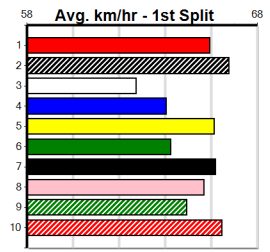

WATTS PRICE ACCOUNTANTS

Distance: 410m, Race Type: Mixed 4/5, Total Prizemoney: $3,360
1st: $2,250, 2nd: $690, 3rd: $345, 4th: $75

Watchdog Tips:

Bet:

Table with columns: Form Box, Wgt, Dist, Track, Date, Time, BON, Margin, 1st/2nd (Time), PIR, Checked, Comment, WR, Split 1, S/P, Grade

SUPER SEQUIOA [5]
BK Dog Feb-22 Sire: SHIMA SHINE Dam: SUPER C AZELLE
Owner(s): G Collins Trainer: Rosalyn Hume (Wattle Flat)
Winning Distances: < 300m (0) 300 - 399m (1) 400 - 499m (2) 500 - 599m (0) 600 - 699m (0) > 700m (0)
Winning Weights: 32.3(1) 32.4(1) 32.5(1)
1st (1) 32.4 425 BEN R10 24-Mar-24 23.94 23.42 2.00L SUDOKU CARMELLO (24.07) M/121 SW 6.55 $4.00 MH
8th (5) 32.5 425 BEN R7 31-Mar-24 24.75 23.46 14.00 CHEAP RED WINE (23.80) M/888 7.09 $10.30 MF
1st (6) 32.3 390 BAL R3 21-Apr-24 22.39 22.23 3.25L IDYLLIC PAIGE (22.62) M/11 8.46 $2.00 7
1st (3) 32.5 400 GEL R11 07-May-24 22.58 22.58 1.75L LEON'S ENTITY (22.68) M/11 8.35 $1.50 6G
Last 3 wins NOT included above
Box History table and Prize Best Starts Trk/Dts APM

GRAND TOURER [5]
BDW Dog Jan-22 Sire: TOMMY SHELBY Dam: MEPUNGA PRUE
Owner(s): C Smith Trainer: Stephen Bruce (Warrnambool)
Winning Distances: < 300m (0) 300 - 399m (1) 400 - 499m (7) 500 - 599m (2) 600 - 699m (0) > 700m (0)
Winning Weights: 33.2(1) 33.3(2) 33.5(2) 33.7(2) 33.8(1) 34.0(1) 34.2(1)
8th (6) 33.9 515 SAN R9 21-Mar-24 30.39 29.27 8.50L SPOT MULLANE (29.80) M/5888 5.15 $2.30 5F
2nd (3) 33.8 450 BAL R5 27-Mar-24 25.14 24.85 2.00L QUEST FOR PACE (25.01) Q/112 6.47 $7.10 5H
8th (1) 33.6 450 BAL R6 03-Apr-24 25.84 25.18 9.00L BERNIE BURROW (25.24) M/588 6.67 $5.50 5F
1st (6) 33.7 515 SAP R7 07-Apr-24 29.60 29.34 12.00 SON OF CINDY (30.43) M/1111 5.11 $2.50 5H
6th (1) 33.6 515 SAN R4 11-Apr-24 30.26 29.45 9.00L AMRON TIGER (29.65) M/5457 5.18 $4.30 5F
2nd (7) 33.3 450 WBL R8 25-Apr-24 25.24 24.87 5.50L MORTON (24.87) M/753 SW 6.65 $13.10 SH
5th (6) 33.6 450 WBL R8 01-May-24 25.34 24.99 1.75L QUINLAN BALE (25.23) M/322 6.53 $6.60 S
4th (8) 33.6 450 BAL R5 08-May-24 25.22 24.83 3.25L FERNANDO PHIL (24.99) M/436 6.64 $7.60 SH
Last 3 wins NOT included above
1st (3) 33.7 450 WBL R8 15-Feb-24 25.36 25.14 1.25L GREAT VALUE (25.44) Q/111 6.52 $4.60 SH
1st (2) 33.5 485 HOR R5 01-Mar-24 27.32 26.75 0.05L FUNNY OLD FELLOW (27.33) M/111 SW 6.51 $9.70 SH
1st (2) 33.5 460 GEL R8 15-Mar-24 25.73 25.73 5.50L SPOT MULLANE (26.10) M/111 6.50 $1.60 5H
Box History table and Prize Best Starts Trk/Dts APM