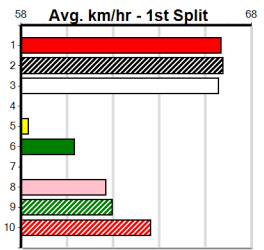

Horsham

1

2:11PM

(VIC time)

SPORTSBET BET WITH MATES

Distance: 410m, Race Type: Maiden, Total Prizemoney: $2,535
1st: $1,680, 2nd: $520, 3rd: $260, 4th: $75

Watchdog Tips: ☐ ☐ ☐ ☐ ☐ Bet: ☐

Form Box Wgt Dist Track Date Time BON Margin 1st/2nd (Time) PIR Checked Comment W/R Split 1 S/P Grade

1

EVEN CHANCE [M]
BK Dog Apr-22 Sire: BEAST UNLEASHED Dam: ZIPPING FREEMAN
Owner(s): G Collins Trainer: Margery Quick (Haddon)
Winning Distances: < 300m (0) 300 - 399m (0) 400 - 499m (0) 500 - 599m (0) 600 - 699m (0) > 700m (0)
Winning Weights:
4th (4) 35.0 410 HOR R1 07-May-24 23.98 23.12 4.00L PAW LARRY (23.70) M/23 10.54 $16.00 M

Bx	1st	2nd	3rd	4th	5th	6th	7th	8th
1								
2								
3								
4				1				
5								
6								
7								
8								

Prize Best $75.00 NBT
Starts 1-0-0-0
Trk/Dts 1-0-0-0
APM 75

Last 3 wins NOT included above

2

PAW ERINA (NSW)[M]
RF Bitch Jul-22 Sire: ALLEN DEED Dam: FANTA BALE
Owner(s): B Wheeler Trainer: Mark Delbridge (Balliang)
Winning Distances: < 300m (0) 300 - 399m (0) 400 - 499m (0) 500 - 599m (0) 600 - 699m (0) > 700m (0)
Winning Weights:
5th (6) 25.9 400 GEL R3 03-May-24 23.09 22.45 6.00L MARAIS BALE (22.70) M/45 8.68 $7.60 MH
8th (3) 25.9 450 WBL R1 09-May-24 26.25 25.27 4.50L OLLIE DEEDS (25.94) Q/135 6.65 $5.50 M

Bx	1st	2nd	3rd	4th	5th	6th	7th	8th
1								
2								
3								1
4								
5								
6					1			
7								
8								

Prize Best $0.00 FSH
Starts 2-0-0-0
Trk/Dts 0-0-0-0
APM 0

Last 3 wins NOT included above

3

PACK YOUR BAGS [M]
BK Dog Jun-21 Sire: MEPUNGA CRUZER Dam: COLDEN STAR
Owner(s): G Petrie Trainer: Glenn Petrie (Crossley)
Winning Distances: < 300m (0) 300 - 399m (0) 400 - 499m (0) 500 - 599m (0) 600 - 699m (0) > 700m (0)
Winning Weights:
2nd (5) 35.2 390 WBL R1 29-Feb-24 22.52 22.07 5.00L ZORBAS BALE (22.19) M/22 8.73 $14.80 M
2nd (8) 35.4 390 WBL R1 07-Mar-24 22.31 21.79 1.75L ASTON BAHT (22.20) M/22 8.63 $1.60 M
3rd (7) 34.9 410 HOR R1 19-Mar-24 23.95 23.01 11.00 PASSING (23.19) M/33 10.66 $2.90 M
4th (4) 35.2 410 HOR R1 02-Apr-24 24.22 23.24 9.00L BERYL'S PRIDE (23.61) M/55 10.68 $9.80 M
2nd (4) 35.6 410 HOR R1 12-Apr-24 24.04 23.58 1.00L SLINGER (23.98) M/22 SW 10.48 $1.70 M
3rd (7) 35.8 410 HOR R1 07-May-24 23.88 23.12 2.75L PAW LARRY (23.70) M/32 10.61 $2.70 M

Bx	1st	2nd	3rd	4th	5th	6th	7th	8th
1								
2								
3								
4		1		1				
5		1						
6								
7			2					
8		1						

Prize Best $1955.00 NBT
Starts 6-0-3-2
Trk/Dts 4-0-1-2
APM 1472

Last 3 wins NOT included above

4

LEGITIMATE [M]
BK Dog Aug-22 Sire: BERNARDO Dam: FLOWING
Owner(s): A Tullio Trainer: Garry George (Beulah)
Winning Distances: < 300m (0) 300 - 399m (0) 400 - 499m (0) 500 - 599m (0) 600 - 699m (0) > 700m (0)
Winning Weights:

Bx	1st	2nd	3rd	4th	5th	6th	7th	8th
1								
2								
3								
4								
5								
6								
7								
8								

Prize Best $0.00 FSH
Starts 0-0-0-0
Trk/Dts 0-0-0-0
APM 0

Last 3 wins NOT included above

5

BARELLEN LACE [M]
BEBD Bitch Apr-22 Sire: FERAL FRANKY Dam: BARELLEN PEARL
Owner(s): A King Trainer: Alfred King (Sulky)
Winning Distances: < 300m (0) 300 - 399m (0) 400 - 499m (0) 500 - 599m (0) 600 - 699m (0) > 700m (0)
Winning Weights:
8th (3) 28.0 410 HOR R1 07-May-24 24.57 23.12 13.00 PAW LARRY (23.70) M/88 11.38 $25.40 M

Bx	1st	2nd	3rd	4th	5th	6th	7th	8th
1								
2								
3								1
4								
5								
6								
7								
8								

Prize Best $0.00 NBT
Starts 1-0-0-0
Trk/Dts 1-0-0-0
APM 0

Last 3 wins NOT included above