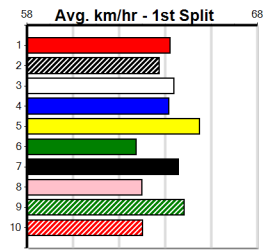

ON-SITE ENGINEERING

Distance: 485m, Race Type: Mixed 4/5, Total Prizemoney: $3,875
1st: $2,600, 2nd: $800, 3rd: $400, 4th: $75

Watchdog Tips:

Bet:

Table with columns: Form Box, Wgt, Dist, Track, Date, Time, BON, Margin, 1st/2nd (Time), PIR, Checked, Comment, W/R, Split 1, S/P, Grade

Absolute Flyer [5]
BK Dog Feb-21
Sire: BERNARDO Dam: ABSOLUTE DELIGHT
Owner(s): S Webb
Trainer: Samuel Webb (Epsom)
Winning Distances: < 300m (0) 300 - 399m (0) 400 - 499m (6) 500 - 599m (3) 600 - 699m (0) > 700m (0)
Box History table and Prize Best Starts table included.

Idyllic Luther [5]
WF Dog Oct-21
Sire: ALLEN DEED Dam: PENELOPES CRUZN
Owner(s): C James
Trainer: Chloe Dew (Anakie)
Winning Distances: < 300m (0) 300 - 399m (0) 400 - 499m (4) 500 - 599m (0) 600 - 699m (0) > 700m (0)
Box History table and Prize Best Starts table included.

Reiko Slater [5]
BK Dog Mar-22
Sire: ORSON ALLEN Dam: STAR REIKO
Owner(s): Reiko (SYN), A Fry, J Fry
Trainer: Daryl Brennan (Napoleons)
Winning Distances: < 300m (0) 300 - 399m (0) 400 - 499m (5) 500 - 599m (0) 600 - 699m (0) > 700m (0)
Box History table and Prize Best Starts table included.

White Brew [5]
WBE Dog Mar-21
Sire: COSMIC RUMBLE Dam: MEPUNGA REMI
Owner(s): R Brewer
Trainer: Raymond Brewer (Camperdown)
Winning Distances: < 300m (0) 300 - 399m (1) 400 - 499m (3) 500 - 599m (0) 600 - 699m (0) > 700m (0)
Box History table and Prize Best Starts table included.

Jetstream Icon [4]
BD Dog Feb-22
Sire: FERNANDO BALE Dam: WEEONA DOTTY
Owner(s): M Sullivan
Trainer: Ian Garland (Longlea)
Winning Distances: < 300m (0) 300 - 399m (0) 400 - 499m (3) 500 - 599m (2) 600 - 699m (0) > 700m (0)
Box History table and Prize Best Starts table included.

1

2

3

4

5