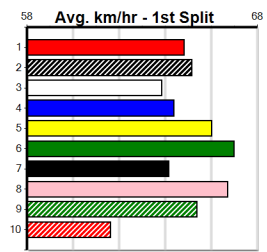

LOCKS CONSTRUCTIONS

Distance: 410m, Race Type: Grade 6, Total Prizemoney: $2,925
1st: $1,950, 2nd: $600, 3rd: $300, 4th: $75

Watchdog Tips:

Bet:

Form Box	Wgt	Dist	Track	Date	Time	BON	Margin	1st/2nd (Time)	PIR	Checked	Comment	WR	Split 1	S/P	Grade

1 GYPSY ORDAIN [6]

BK Dog May-21 Sire: AUSSIE INFRARED Dam: DYNA GYPSY
Owner(s): HPJK (SYN), M Papst, J Eagles Trainer: William Hartigan (Horsham)
Winning Distances: < 300m (0) 300 - 399m (1) 400 - 499m (1) 500 - 599m (0) 600 - 699m (0) > 700m (0)
Winning Weights: 32.5(1) 33.5(1)

T (6)	32.6	410	HOR	R4	03-Dec-23	0.00	23.15	FREEMAN BALE (23.55)	M/88	.	.	V28	12.26	$7.30	6G
7th (1)	32.8	410	HOR	R4	22-Mar-24	23.69	23.01	6.00L POLLY ROCKET (23.30)	M/86	.	.	.	10.78	$9.40	6G
2nd (2)	33.2	410	HOR	R10	29-Mar-24	23.37	23.23	0.50L SQUIGGLY PAPA (23.34)	M/22	.	.	.	10.53	$23.50	X67
4th (2)	33.1	390	WBL	R3	01-Apr-24	22.75	22.07	2.50L FINLEY BALE (22.59)	S/44	.	.	.	9.04	$3.20	X67
3rd (2)	33.1	410	HOR	R10	09-Apr-24	23.77	23.26	4.25L WALTER WALRUS (23.47)	M/65	.	.	.	10.73	$9.30	X67
5th (6)	33.2	410	HOR	R9	16-Apr-24	23.73	23.10	7.00L BRIGHT MOON (23.24)	S/65	.	.	.	10.90	$13.60	6G
3rd (2)	32.9	410	HOR	R10	23-Apr-24	23.74	23.26	6.50L CHEAP RED WINE (23.32)	M/85	.	.	.	10.77	$47.90	6G
6th (5)	33.1	410	HOR	R9	30-Apr-24	23.91	23.20	9.50L IDYLLIC TOBY (23.26)	M/76	.	.	.	1.07	$12.80	6G

Last 3 wins NOT included above

1st (2)	33.5	460	GEL	R4	02-May-23	26.14	25.85	2.25L RAVEN QUAIL (26.30)	M/111	.	.	.	6.74	$1.70	M
1st (2)	32.5	390	WBL	R9	13-Nov-23	22.62	22.35	0.50L BLITZ (22.64)	S/22	.	.	.	8.93	$11.20	7

Box History

Bx	1st	2nd	3rd	4th	5th	6th	7th	8th
1								
2	2	1	6	1				2
3		1						
4				1		1	2	
5								1
6				1	1	1		1
7			1					1
8				1	1			1

Prize Best Starts	$6155.00
Trk/Dts	NBT 31-2-3-8
APM	15-0-1-4 1636

2 MISS ETIQUETTE [6]

BD Bitch Mar-22 Sire: TOMMY SHELBY Dam: ART NOVEAU
Owner(s): CHAMPAGNE PTN (SYN), S Smith, A Langton Trainer: Heather Baxter (Murtoa)
Winning Distances: < 300m (0) 300 - 399m (0) 400 - 499m (2) 500 - 599m (0) 600 - 699m (0) > 700m (0)
Winning Weights: 26.6(1) 26.8(1)

4th (1)	26.1	400	GEL	R3	30-Jan-24	23.99	22.70	18.00L ASTON MONARCHY (22.78)	M/44	.	.	.	8.98	$4.60	T3-M
4th (5)	26.3	400	GEL	R2	06-Feb-24	23.15	22.65	6.00L BOB MARKERI (22.76)	S/44	.	.	.	8.61	$15.20	M
1st (4)	26.8	410	HOR	R1	12-Mar-24	23.34	23.06	6.50L PATRIOT JAMES (23.77)	M/11	.	SW	.	10.34	$3.80	M
2nd (4)	26.3	410	HOR	R3	22-Mar-24	23.47	23.01	1.5L MAYDAY MAYDAY (23.38)	S/22	.	.	.	10.44	$12.80	X67
5th (7)	26.5	410	HOR	R2	27-Mar-24	23.62	22.70	6.00L URANA MUFFIN (23.23)	M/54	.	.	.	10.45	$20.80	7
1st (1)	26.6	410	HOR	R3	05-Apr-24	23.49	23.32	4.75L COOPER SUMMER (23.81)	M/11	.	.	.	10.29	$1.40	7
8th (4)	26.4	390	BAL	R4	10-Apr-24	23.48	21.89	20.00L TRICKY DISCO (22.11)	S/58	.	V21	.	8.56	$14.60	RW
4th (8)	26.6	410	HOR	R3	07-May-24	23.58	23.12	3.75L LIGHTNING ZIGGY (23.33)	S/33	.	.	.	10.43	$10.40	RW

Last 3 wins NOT included above

Prize Best Starts	$4856.25
Trk/Dts	23.34(4)-12/3/24 11-2-1-1
APM	5-2-1-0 3814