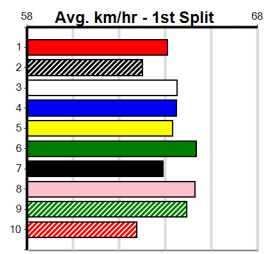

Box History

Box History grid showing performance across different box positions for Lee Lee Cabang.

10

Horsham
12
6:04PM
(VIC time)

SHIMA SHINE AT STUD

Distance: 410m, Race Type: Grade 5, Total Prizemoney: \$2,925
1st: \$1,950, 2nd: \$600, 3rd: \$300, 4th: \$75