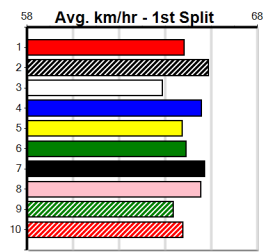

CHS GROUP

Distance: 410m, Race Type: Grade 5, Total Prizemoney: $2,925
1st: $1,950, 2nd: $600, 3rd: $300, 4th: $75

Watchdog Tips:

Bet:

Form	Box	Wgt	Dist	Track	Date	Time	BON	Margin	1st/2nd (Time)	PIR	Checked	Comment	WR	Split 1	S/P	Grade

ZENI BALE (NSW)[5]

BE Bitch Feb-22 Sire: BARCIA BALE Dam: IYLEE BALE Trainer: Robert Camilleri (Lara)

Owner(s): B Wheeler
Winning Distances: < 300m (0) 300 - 399m (4) 400 - 499m (0) 500 - 599m (0) 600 - 699m (0) > 700m (0)
Winning Weights: 28.5(1) 28.7(1) 28.8(1) 29.1(1)

1st (8)	28.5	390	SHP	R4	18-Mar-24	22.06	21.84	4.50L	YEAH SO WHAT (22.36)	S/11	.	.	.	8.41	$1.60	5
4th (6)	28.5	390	WBL	R9	28-Mar-24	22.41	22.03	4.00L	CANYA SUPERSONIC (22.15)	M/33	.	.	.	8.64	$11.10	5
2nd (4)	28.4	410	HOR	R6	02-Apr-24	23.76	23.24	4.75L	MORAINO BALOO (23.43)	M/32	.	.	.	10.57	$2.40	5
4th (8)	28.5	390	WBL	R11	11-Apr-24	22.57	22.09	3.00L	SCOTT TO BURN (22.37)	M/22	.	.	.	8.87	$4.00	X45
6th (1)	27.8	435	SLE	R11	21-Apr-24	25.06	24.40	6.00L	VALENCIA JIM (24.65)	M/455	.	SW	.	5.35	$6.40	5
7th (5)	28.0	400	GEL	R12	26-Apr-24	23.19	22.29	8.00L	MYSTIC BRAE (22.64)	M/77	.	.	.	8.67	$5.00	5
3rd (8)	28.1	395	TRA	R9	03-May-24	22.33	21.81	1.00L	VICTORY BEND (22.26)	M/222	.	.	.	3.77	$1.70	5
8th (4)	28.2	410	HOR	R12	07-May-24	23.98	23.12	11.00L	TROPICANA (23.23)	M/88	.	.	.	11.22	$24.40	5

Last 3 wins NOT included above

1st (1)	28.7	350	TRA	R1	22-Dec-23	19.72	19.72	7.00L	CARLY BALE (20.20)	M/11	.	.	.	6.58	$3.00	M
1st (5)	29.1	395	TRA	R11	22-Jan-24	22.13	22.13	3.25L	FIRING CHIEF (22.36)	M/111	.	.	.	3.78	$2.60	X67
1st (5)	28.8	350	TRA	R9	21-Feb-24	19.68	19.68	3.00L	PARIS CALLING (19.89)	M/21	.	.	.	6.62	$2.30	X67

Box History

Bx	1st	2nd	3rd	4th	5th	6th	7th	8th
1	1							
2								
3								1
4		1						1
5	2	1						1
6				1		1		
7				1				
8	1		2	2				

Prize Best Starts Trk/Dts APM: $8600.00 NBT 18-4-2-2 3-0-2-0 5395