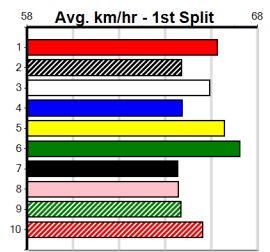

SPORTSBET FINAL

Distance: 485m, Race Type: Grade 5 Final, Total Prizemoney: $3,875
1st: $2,600, 2nd: $800, 3rd: $400, 4th: $75

Watchdog Tips:

Bet:

Form Box Wgt Dist Track Date Time BON Margin 1st/2nd (Time) PIR Checked Comment WR Split 1 S/P Grade

SHANLYN SCOUT [4] BE Dog May-21 Sire: SENNACHIE Dam: SHANLYN GEORGIE
Owner(s): HOUND OG (SYN), S Larsen, L Larsen
Winning Distances: < 300m (0) 300 - 399m (0) 400 - 499m (2) 500 - 599m (3) 600 - 699m (0) > 700m (0)
Winning Weights: 32.6(1) 32.7(1) 32.8(2) 32.9(1)
Race results table with columns for rank, weight, sex, track, date, time, odds, name, sire, dam, jockey, trainer, prize, grade.

Box History table for SHANLYN SCOUT [4] showing performance across different boxes (1-8) and splits (1st-8th).

GRAY ELLIOT [5] RBD Dog Mar-22 Sire: TOMMY SHELBY Dam: IVY WREN
Owner(s): S Bruce
Winning Distances: < 300m (0) 300 - 399m (0) 400 - 499m (4) 500 - 599m (0) 600 - 699m (0) > 700m (0)
Winning Weights: 28.6(3) 29.4(1)
Race results table with columns for rank, weight, sex, track, date, time, odds, name, sire, dam, jockey, trainer, prize, grade.

Box History table for GRAY ELLIOT [5] showing performance across different boxes (1-8) and splits (1st-8th).

MISTER EASY [4] BK Dog Feb-22 Sire: HOOKED ON SCOTCH Dam: NICE AND EASY
Owner(s): J Portelli
Winning Distances: < 300m (0) 300 - 399m (1) 400 - 499m (5) 500 - 599m (2) 600 - 699m (0) > 700m (0)
Winning Weights: 31.1(1) 31.4(1) 31.7(1) 31.8(1) 31.9(3) 32.1(1)
Race results table with columns for rank, weight, sex, track, date, time, odds, name, sire, dam, jockey, trainer, prize, grade.

Box History table for MISTER EASY [4] showing performance across different boxes (1-8) and splits (1st-8th).

BLACK VIPER [5] BK Dog Jun-21 Sire: ASTON DEE BEE Dam: LADY PANDORA
Owner(s): D Peckham
Winning Distances: < 300m (0) 300 - 399m (2) 400 - 499m (8) 500 - 599m (1) 600 - 699m (0) > 700m (0)
Winning Weights: 32.7(1) 33.0(1) 33.1(1) 33.4(1) 33.5(4) 33.6(2) 33.9(1)
Race results table with columns for rank, weight, sex, track, date, time, odds, name, sire, dam, jockey, trainer, prize, grade.

Box History table for BLACK VIPER [5] showing performance across different boxes (1-8) and splits (1st-8th).

BRIGHT MOON (NSW)[5] BD Bitch Dec-20 Sire: BLUE MOON RISING Dam: SMOOTH CLAUDIA
Owner(s): Green Cloth (SYN), M Augustinus, C Mcleod, J Riddle, M Wishart, J Ferguson
Winning Distances: < 300m (0) 300 - 399m (1) 400 - 499m (3) 500 - 599m (0) 600 - 699m (0) > 700m (0)
Winning Weights: 26.8(1) 27.4(1) 27.5(2)
Race results table with columns for rank, weight, sex, track, date, time, odds, name, sire, dam, jockey, trainer, prize, grade.

Box History table for BRIGHT MOON (NSW)[5] showing performance across different boxes (1-8) and splits (1st-8th).

1

2

3

4

5