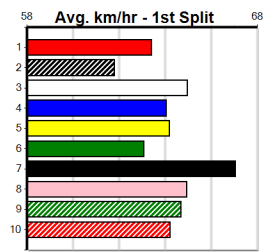

Horsham

3

2:51PM

(VIC time)

HORSHAM DOORS & GLASS

Distance: 410m, Race Type: Grade 7, Total Prizemoney: \$2,925
1st: \$1,950, 2nd: \$600, 3rd: \$300, 4th: \$75

Watchdog Tips:

Bet: