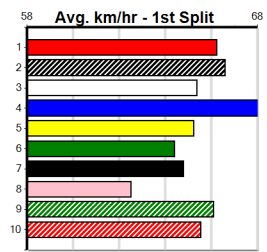

WEBBCON MARINE

Distance: 410m, Race Type: Grade 5, Total Prizemoney: $2,925
1st: $1,950, 2nd: $600, 3rd: $300, 4th: $75

Watchdog Tips:

Bet:

Form Box	Wgt	Dist	Track	Date	Time	BON	Margin	1st/2nd (Time)	PIR	Checked	Comment	WR	Split 1	S/P	Grade

1

LOTHBROK GIRL [5]
BK Bitch Jan-21 Sire: LOCHINVAR MARLOW Dam: PUZZLES
Owner(s): D Carr Trainer: Deb Carr (Minirera)
Winning Distances: < 300m (0) 300 - 399m (9) 400 - 499m (4) 500 - 599m (0) 600 - 699m (0) > 700m (0)
Winning Weights: 27.6(1) 27.8(1) 27.9(2) 28.0(3) 28.1(3) 28.5(2) 28.6(1)

6th (5)	28.1	390	WBL	R10	27-Nov-23	22.63	22.34	4.00L LUCY DEEDS (22.36)	Q/46	.	.	.	8.85	$3.80	5
1st (8)	28.6	390	WBL	R11	29-Jan-24	22.23	22.10	7.50L LOYALTY CARD (22.73)	M/11	.	SW	.	8.67	$3.10	5
1st (4)	28.5	390	WBL	R10	05-Feb-24	22.62	22.29	1.00L DIMORA LIGHTNING (22.68)	M/44	.	.	.	8.85	$1.80	5
1st (1)	28.5	450	WBL	R8	12-Feb-24	25.65	25.65	7.00L INDY DELTA (26.11)	Q/111	.	.	.	6.58	$1.70	5
6th (2)	28.0	450	WBL	R4	07-Mar-24	26.03	25.12	8.00L NINETYMILE WOW (25.49)	M/556	.	.	.	6.68	$10.50	5
2nd (2)	27.4	390	WBL	R4	22-Apr-24	22.52	22.06	1.75L ASTON MARCAY (22.41)	M/34	.	.	.	8.84	$2.70	SH
1st (8)	27.6	390	WBL	R12	01-May-24	22.35	21.87	0.75L LEGAL BUD (22.40)	Q/33	.	.	.	8.60	$5.80	5
7th (1)	27.5	410	HOR	R12	07-May-24	23.80	23.12	8.50L TROPICANA (23.23)	M/77	.	.	.	11.08	$18.50	5

Last 3 wins NOT included above

1st (3)	28.0	425	BEN	R6	28-Jun-23	24.36	23.86	1.00L MY COMPASS (24.42)	M/222	.	.	.	6.64	$3.20	T3-5
1st (3)	28.1	390	WBL	R6	24-Jul-23	22.15	22.15	3.75L LIMBURG ARGON (22.42)	Q/11	.	.	.	8.70	$4.10	5
1st (1)	28.1	450	WBL	R6	07-Aug-23	25.47	25.43	4.75L VANS TURBO (25.78)	Q/111	.	.	.	6.63	$1.70	5

Box History

Bx	1st	2nd	3rd	4th	5th	6th	7th	8th
1	3		2				2	
2		1				2	1	
3	2		2	1				
4	2	1	2	1				3 1
5					1	2	1	1
6	1			2	1	1	1	1
7	2							1
8	3				2			1

Prize Best Starts Trk/Dts APM: $17668.57 NBT 48-13-2-6 5-0-0-1 5345