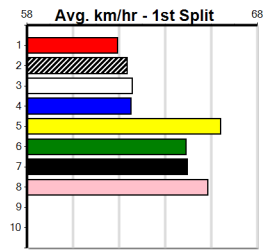

WARRACK BUTCHERY (1-3 WINS)

Distance: 485m, Race Type: Restricted Win, Total Prizemoney: $3,340
1st: $2,230, 2nd: $690, 3rd: $345, 4th: $75

Watchdog Tips:

Bet:

Form Box	Wgt	Dist	Track	Date	Time	BON	Margin	1st/2nd (Time)	PIR	Checked	Comment	WR	Split 1	S/P	Grade

1

FLAX MILL (SA)[7]
F Dog Jan-22 **Sire: AUSSIE INFRARED** **Dam: BANJO LASS** **Trainer: Brendan Casey (Penshurst)**
Owner(s): B Casey
Winning Distances: < 300m (0) 300 - 399m (0) 400 - 499m (1) 500 - 599m (0) 600 - 699m (0) > 700m (0)
Winning Weights: 28.5(1)

Box	1st	2nd	3rd	4th	5th	6th	7th	8th
1		1			2			
2	1	1	1		1			
3			1	1			1	2
4		1		1	2			
5				1	2			
6				1		2		
7				1				
8	1			1				1

Last 3 wins NOT included above

1st (8)	28.5	400	MTG	R3	24-Aug-23	24.38	23.19	2.25L	FULL ON FURY (24.55)	0	SAMP		11.62	$2.30	M

2

GOOD INNINGS [7]
BD Dog Sep-21 **Sire: BARCIA BALE** **Dam: MISS INNINGS** **Trainer: Melissa Fullerton (Red Cliffs)**
Owner(s): Quill Langton (SYN), A Langton, J Quill
Winning Distances: < 300m (0) 300 - 399m (0) 400 - 499m (1) 500 - 599m (0) 600 - 699m (0) > 700m (0)
Winning Weights: 35.0(1)

Box	1st	2nd	3rd	4th	5th	6th	7th	8th
1			1		2	1	1	1
2			1		2	1	1	1
3				1	1			
4							1	
5		1	1					
6			3		1			
7	1							
8			1		1			1

Last 3 wins NOT included above

1st (7)	35.0	460	GEL	R2	02-Jun-23	26.20	25.82	0.25L	SUNTRY GRACE (26.21)	M/333			6.88	$4.50	M

3

CRYMELON IVY [5]
BD Bitch Apr-19 **Sire: HAWK ALONE** **Dam: CRYMELON HOLLY** **Trainer: Ian Bibby (Warracknabeal)**
Owner(s): BMBB (SYN), I Bibby, P Borradaile, O MCGovern, J Bibby
Winning Distances: < 300m (0) 300 - 399m (0) 400 - 499m (3) 500 - 599m (0) 600 - 699m (0) > 700m (0)
Winning Weights: 26.5(1) 26.8(1) 27.0(1)

Box	1st	2nd	3rd	4th	5th	6th	7th	8th
1	1	1	1	1	2	1		
2	1	2	4	8	3	2	1	1
3		3	1	3	3	4	1	
4	1	2	2	1	2	5	2	1
5		2	2	1	2			
6			2	1	3		1	1
7		1	3	5	2	4	2	1
8			2	6	3	2	1	1

Last 3 wins NOT included above

1st (4)	26.8	410	HOR	R3	17-May-22	24.07	22.95	2.25L	WILD BEAN (24.23)	M/54			10.91	$7.70	M
1st (2)	26.5	410	HOR	R3	13-Dec-22	23.65	23.06	4.00L	EDGE OF DARKNESS (23.93)	Q/32			10.52	$13.60	X67
1st (1)	27.0	450	WBL	R9	11-Sep-23	26.17	25.59	0.50L	CRACKERJACK MAXY	M/773	SW		6.91	$45.00	6G

4

ON SONG ICE [6]
BK Dog Jul-22 **Sire: BEAST UNLEASHED** **Dam: JOE'S DOLLY** **Trainer: Benjamin Magri (Avalon)**
Owner(s): Fluffy Side Up (SYN), A Onley, P Onley
Winning Distances: < 300m (0) 300 - 399m (0) 400 - 499m (2) 500 - 599m (0) 600 - 699m (0) > 700m (0)
Winning Weights: 31.8(1) 32.2(1)

Box	1st	2nd	3rd	4th	5th	6th	7th	8th
1								
2	1							
3	1							
4				1	1	1		
5			1					
6								
7								
8					1			

Last 3 wins NOT included above

1st (3)	32.2	400	GEL	R2	22-Mar-24	22.96	22.53	1.75L	YASH BALE (23.07)	M/31			8.73	$9.80	M
3rd (4)	32.1	400	GEL	R9	29-Mar-24	23.14	22.41	4.75L	MYRNIONG STITCH (22.81)	S/64			8.78	$13.90	X67
4th (4)	31.7	390	BAL	R2	03-Apr-24	22.31	21.97	3.75L	FAST LOVE (22.05)	M/56			8.64	$25.60	X67
4th (8)	32.0	450	BAL	R10	10-Apr-24	25.81	25.17	5.50L	HADWIN BALE (25.44)	S/555			6.82	$6.00	X67H
1st (2)	31.8	485	HOR	R3	23-Apr-24	27.40	27.27	2.75L	JAYA BALE (27.59)	Q/111			6.66	$5.80	X67H
2nd (5)	31.4	485	HOR	R5	30-Apr-24	27.52	27.42	1.5L	PASSING (27.42)	M/322			6.62	$4.50	X67F
5th (4)	31.7	485	HOR	R4	07-May-24	27.74	27.15	8.50L	TAMMY MCIVOR (27.15)	M/754			6.94	$2.20	X67