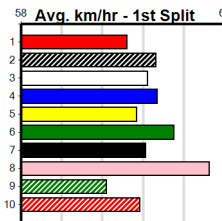

Win 8

Main table containing race details for 10 races, including horse names, trainers, odds, and winning boxes.

11

10:15PM

(VIC time)

DOMINATE (2) has drawn favourably and looks suited to this class of race. HYPERKINETIC (8) does his best racing around tis circuit and could be nice each way value. HARLEY (4) can show early burn and looks a good chance to lead.