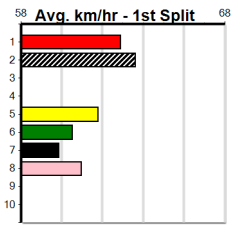

SPORTSBET NOBODY DOES IT EASIER

Distance: 460m, Race Type: Maiden, Total Prizemoney: $2,535
1st: $1,680, 2nd: $520, 3rd: $260, 4th: $75

1
6:40PM
(VIC time)

CANYA STRIKER (3) has displayed brilliant mid race speed in his two races and can turn for home with a healthy lead. BON STAR (1) should race on the speed here and will benefit from last weeks placing over this distance.

Watchdog Tips: **3** **1** **2** **6** **Bet:** **Box Trifecta 1,2,3 ($10 for 166.67%)**