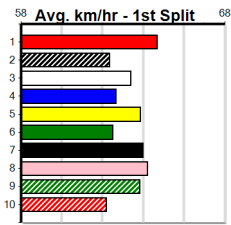

SENNACHIE AT STUD

Distance: 460m, Race Type: Grade 5, Total Prizemoney: \$2,925
1st: \$1,950, 2nd: \$600, 3rd: \$300, 4th: \$75

6

8:32PM

(VIC time)

NORSE QUEEN (3) has the early speed to lead and looks suited to a race of this nature. AMLIN EMPEROR (5) once fully balanced can work into the race and does race well here. INTERNAL AFFAIRS (1) can charge home into the placings.