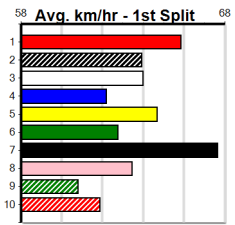

SPORTSBET GO THE BLUE DOG

12

10:38PM

(VIC time)

Distance: 400m, Race Type: Grade 5, Total Prizemoney: \$2,925
1st: \$1,950, 2nd: \$600, 3rd: \$300, 4th: \$75

OUR LULU (2) is drawn to hold the outside division out early and could take some catching.
UPPERS FLYER (3) can get a nice trail behind the top elect early. STEFKA (7) boasts top early speed and should be prominent throughout.