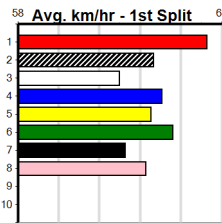

HARD STYLE RICO AT STUD

Distance: 400m, Race Type: Grade 6, Total Prizemoney: $2,925

1st: $1,950, 2nd: $600, 3rd: $300, 4th: $75

KEONI (6) looks a serious prospect and he has the speed to lead throughout here. TALCOTT BALE (1) went straight to the front in his fast Geelong win 2 runs back off this draw and looks the clear danger.

Watchdog Tips: 6 1 4 8 **Bet:** Win 6