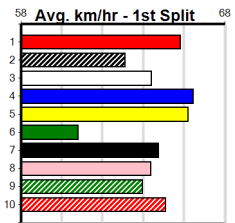

SHIMA SHINE AT STUD DAMSELS DASH

Distance: 460m, Race Type: Grade 5, Total Prizemoney: $2,925
1st: $1,950, 2nd: $600, 3rd: $300, 4th: $75

ASTON GOZO (2) can take advantage of two wide runners drawn either side of her and with the red expected to fly the lids she could get the dream run at nice odds. MAIA (3) is the class runner and she explodes once fully balanced.

Watchdog Tips: 2 3 4 5 Bet: Win 2