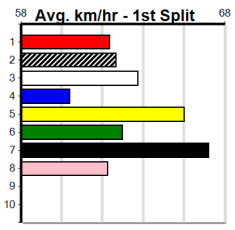

BARN BAR FUNCTION ROOM

Distance: 400m, Race Type: Grade 7, Total Prizemoney: $2,925
1st: $1,950, 2nd: $600, 3rd: $300, 4th: $75

4

7:48PM

(VIC time)

RAPID HEART (3) returns from injury and showed plenty of talent last preparation and if fully fit will take some beating. HOW HIGH CONGA (5) can set a cracking speed early. STIFLER (7) showed terrific speed soon after box rise in his debut win here.

Watchdog Tips: **3** **5** **7** **6** **Bet:** **Trifecta 3/5,7/1,5,6,7 ($10 - 166.67%)**