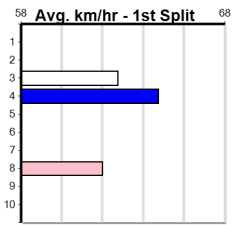

Warragul

OAKS SUPER BOX FOR HIRE

Distance: 400m, Race Type: Maiden, Total Prizemoney: \$2,535
1st: \$1,680, 2nd: \$520, 3rd: \$260, 4th: \$75

3

7:28PM

(VIC time)

Number of first starters so betting best guide to this race. ODIN BALE (3) is every chance to lead here and has the race experience edge. SMOKIN' GRACE (4) was far from disgraced on debut and will be better for the run.