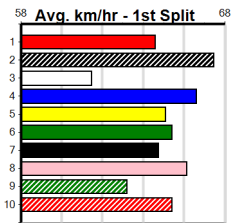

PAUA OF BUDDY AT STUD

Distance: 400m, Race Type: Mixed 4/5, Total Prizemoney: $3,360
1st: $2,250, 2nd: $690, 3rd: $345, 4th: $75

Watchdog Tips:

8

4

5

6

Bet:

Win 8

Main table containing race details for 10 races, including horse names, trainers, odds, and winning boxes.