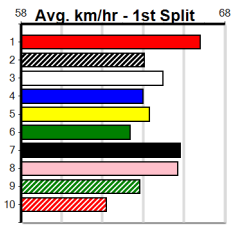

HOOKED ON SCOTCH AT STUD

Distance: 460m, Race Type: Grade 5, Total Prizemoney: \$2,925
1st: \$1,950, 2nd: \$600, 3rd: \$300, 4th: \$75

8

9:15PM

(VIC time)

DEADLY CLASS (6) will need some luck in the initial stages but with clear running he will take a power of beating. MINH TEDDY (2) should get plenty of room early and is a speedster on the rise. NAVY BLUE BUZZ (7) can explode mid race.