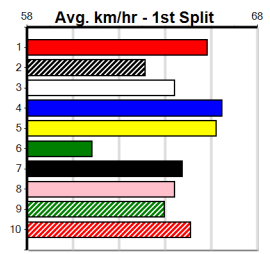

Warragul
7
8:56PM
(VIC time)

SHIMA SHINE AT STUD DAMSELS DASH

Distance: 460m, Race Type: Grade 5, Total Prizemoney: $2,925
1st: $1,950, 2nd: $600, 3rd: $300, 4th: $75

ASTON GOZO (2) can take advantage of two wide runners drawn either side of her and with the red expected to fly the lids she could get the dream run at nice odds. MAIA (3) is the class runner and she explodes once fully balanced.

Watchdog Tips: **2** **3** **4** **5** **Bet:** **Win 2**

Form Box	Wgt	Dist	Track	Date	Time	BON	Margin	1st/2nd (Time)	PIR	Checked	Comment	WR	Split 1	S/P	Grade
1	TOOTSIE [5] $8.00														
RF	Bitch	Sep-21			Sire: FERNANDO BALE			Dam: AMELIA CHRISTA			Trainer: William Dawes (Moe South)				
Owner(s): W Dawes															
Winning Distances: < 300m (0) 300 - 399m (4) 400 - 499m (3) 500 - 599m (2) 600 - 699m (0) > 700m (0)															
Winning Weights: 25.8(1) 25.9(1) 26.1(1) 26.3(1) 26.5(2) 26.6(2) 26.7(1)															
1st	(3)	26.3	395	TRA	R10	21-Feb-24	22.35	21.77	2.00L	CHER'S HAND (22.48)	M/411	.	.	3.78	$2.60 5
1st	(8)	25.8	350	TRA	R11	08-Mar-24	19.71	19.71	3.25L	DUSK TILL DAWN (19.92)	Q/31	.	SW	6.57	$2.20 5
6th	(7)	26.8	400	WGL	R9	15-Mar-24	23.16	22.84	4.75L	ART THE CLOWN (22.84)	M/34	.	.	8.48	$10.40 X45
8th	(5)	26.4	400	WGL	R10	09-Apr-24	23.58	22.19	13.00	MALO MAGIC (22.72)	M/88	.	.	8.84	$7.20 5
8th	(3)	26.1	450	TRA	R7	12-Apr-24	25.74	24.76	14.00	ON HIGH ALERT (24.76)	M/137	.	V7	6.54	$36.40 X45
8th	(8)	26.1	515	SAN	R12	25-Apr-24	30.73	29.24	17.00	ZIPPING MOFFAT (29.60)	S/4568	.	.	5.20	$67.20 5
5th	(1)	25.9	460	WGL	R7	30-Apr-24	26.23	25.78	2.75L	SIR NATHAN (26.05)	Q/223	.	.	6.53	$5.60 5
1st	(5)	26.1	400	WGL	R12	07-May-24	23.02	22.47	0.25L	LILY CRACKERS (23.03)	Q/11	.	.	8.47	$3.30 5
Last 3 wins NOT included above															
1st	(3)	26.7	515	SAP	R11	12-Nov-23	30.05	29.32	0.50L	HARVARD SCHOLAR (30.07)	M/2111	.	.	5.18	$2.70 T3-5H
1st	(8)	25.9	460	WGL	R8	09-Jan-24	26.23	26.14	3.75L	MALAIKA BALE (26.49)	Q/111	.	SW	6.53	$7.50 T3-5
1st	(1)	26.5	395	TRA	R5	12-Feb-24	22.15	22.15	0.75L	WHY NOT JULES (22.19)	M/111	.	.	3.62	$1.50 T3-5
2	ASTON GOZO [5] $5.00														
BKW	Bitch	May-22			Sire: ASTON DEE BEE			Dam: ASTON GWEN			Trainer: Robert Pallotta (Ripplebrook)				
Owner(s): R Borda															
Winning Distances: < 300m (0) 300 - 399m (1) 400 - 499m (2) 500 - 599m (1) 600 - 699m (0) > 700m (0)															
Winning Weights: 28.8(1) 28.9(1) 29.4(2)															
1st	(8)	28.8	390	SHP	R4	07-Mar-24	22.62	22.39	0.75L	ZIPPING GWEN (22.66)	M/32	.	.	8.74	$8.70 T3-7
3rd	(4)	29.5	400	WGL	R10	14-Mar-24	23.00	22.79	1.25L	LITTLE VENICE (22.93)	M/64	.	.	8.84	$2.70 T3-6
4th	(6)	29.4	460	WGL	R7	21-Mar-24	26.53	25.93	5.00L	SAM'S MULLET (26.18)	M/754	.	.	6.93	$3.50 6G
1st	(6)	29.4	460	WGL	R7	28-Mar-24	25.74	25.74	7.00L	SMOOTH RANGER (26.22)	M/111	.	.	6.51	$2.40 T3-6
1st	(1)	29.4	515	SAP	R9	07-Apr-24	29.78	29.34	2.00L	CYCLONE POPPY (29.91)	Q/1111	.	SW	5.04	$1.90 RW
7th	(1)	29.4	515	SAN	R12	11-Apr-24	30.20	29.45	7.00L	BATTLE OF WILL (29.73)	M/8876	.	.	5.33	$1.70 5
3rd	(3)	28.7	460	WGL	R5	26-Apr-24	26.24	25.55	2.00L	DR. CHIEFTAIN (26.11)	M/543	.	.	6.67	$3.40 5
4th	(4)	28.4	435	SLE	R7	08-May-24	25.10	24.32	9.50L	VOLKANOVSKI (24.45)	S/664	.	.	5.40	$6.10 5
Last 3 wins NOT included above															
1st	(6)	28.9	435	SLE	R2	29-Feb-24	24.92	24.72	7.00L	LIMESTONE (25.40)	Q/111	.	.	5.29	$4.30 M
3	MAIA [5] $3.40														
BK	Bitch	Dec-21			Sire: SHIMA SHINE			Dam: DASHA			Trainer: Karen Pitt (Pearcedale)				
Owner(s): J Cornell															
Winning Distances: < 300m (0) 300 - 399m (1) 400 - 499m (2) 500 - 599m (1) 600 - 699m (0) > 700m (0)															
Winning Weights: 29.0(2) 29.2(1) 29.3(1)															
5th	(2)	28.7	515	SAN	R4	07-Mar-24	30.21	29.23	10.00	ETHANOL WATER (29.53)	Q/2114	.	.	5.11	$11.30 RWF
4th	(4)	28.7	515	SAN	R6	14-Mar-24	30.01	29.27	2.50L	PAYING DIVIDENDS (29.84)	M/4334	.	.	5.23	$13.30 SH
7th	(3)	28.9	515	SAN	R5	21-Mar-24	30.21	29.27	13.00	LAKEVIEW EMILY (29.31)	M/7777	.	.	5.28	$51.40 SSF
5th	(7)	29.2	460	WGL	R7	16-Apr-24	26.24	25.63	5.00L	DR. UNITED (25.89)	M/645	.	.	6.62	$4.20 5
6th	(4)	29.0	460	WGL	R4	23-Apr-24	26.74	25.67	13.00	MY MARGOT (25.87)	M/767	.	.	6.96	$4.00 RWH
1st	(2)	29.2	515	SAP	R6	28-Apr-24	29.50	29.50	1.75L	IN THE HUB (29.62)	M/1111	.	SW	5.15	$6.90 X45
6th	(5)	28.8	525	MEA	R10	04-May-24	30.66	29.61	6.00L	FIGURE IT OUT (30.27)	S/7766	.	.	5.25	$8.50 5
6th	(7)	28.8	515	SAN	R4	09-May-24	30.02	29.19	6.00L	AUNT VIRGINIA (29.62)	S/5786	.	.	5.21	$4.70 SH
Last 3 wins NOT included above