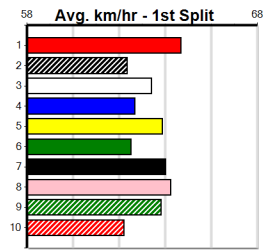

SENNACHIE AT STUD

Distance: 460m, Race Type: Grade 5, Total Prizemoney: $2,925
1st: $1,950, 2nd: $600, 3rd: $300, 4th: $75

NORSE QUEEN (3) has the early speed to lead and looks suited to a race of this nature. AMLIN EMPEROR (5) once fully balanced can work into the race and does race well here. INTERNAL AFFAIRS (1) can charge home into the placings.

Watchdog Tips: **3** **5** **1** **7** **Bet:** **Box Trifecta 1,3,5,7 ($10 for 41.67%)**

1

Form	Box	Wgt	Dist	Track	Date	Time	BON	Margin	1st/2nd (Time)	PIR	Checked	Comment	WR	Split 1	S/P	Grade
INTERNAL AFFAIRS (NSW)[5] Experienced chaser, charges late, can threaten. $6.50																
BD	Dog	Sep-20			Sire: ZAMBORA BROCKIE		Dam: NINO DE ORO		Trainer: Justin Bowman (Kilmany)							
Owner(s): M Henderson																
Winning Distances: < 300m (0) 300 - 399m (0) 400 - 499m (2) 500 - 599m (9) 600 - 699m (0) > 700m (0)																
Winning Weights: 30.0(1) 30.2(2) 30.8(1) 30.9(1) 31.2(1) 31.3(2) 31.4(1) 31.7(2)																
3rd	(6)	31.1	525	MEA	R12	30-Mar-24	30.38	29.50	3.00L BERN BY (30.17)	S/4433	.	.	.	5.25	$16.30	5
5th	(1)	30.9	525	MEA	R11	06-Apr-24	30.65	29.82	5.50L FERNANDO GOMEZ (30.29)	M/8666	.	.	.	5.31	$16.40	5
7th	(8)	30.9	595	SAN	R7	11-Apr-24	35.00	34.56	4.75L CALIMO (34.68)	M/6557	.	.	.	9.53	$51.80	5
7th	(7)	30.8	595	SAN	R4	18-Apr-24	35.37	34.47	13.00 CRACKERJACK BOOM	S/7777	.	.	.	9.62	$37.10	5
5th	(2)	31.3	595	SAN	R10	25-Apr-24	35.07	34.24	12.00 IRISH MILLIE (34.24)	S/6644	.	.	.	9.53	$20.10	5
2nd	(1)	31.0	500	TRA	R8	01-May-24	27.83	27.60	3.25L DJANGO MASKIELL (27.60)	M/333	.	.	.	9.16	$82.70	X45
5th	(1)	31.3	510	SLE	R7	05-May-24	29.11	28.76	5.00L BATTLE OF WILL (28.76)	M/765	.	.	.	9.73	$21.20	X45
3rd	(2)	31.3	500	TRA	R8	10-May-24	27.73	27.50	3.5L DR. ASHER (27.50)	M/233	.	.	.	9.26	$9.60	X45
Last 3 wins NOT included above																
1st	(1)	30.8	515	SAN	R9	28-Sep-23	29.83	29.31	1.00L HASKO BALE (29.89)	S/8422	.	.	.	5.28	$7.70	5
1st	(1)	31.7	500	TRA	R9	20-Oct-23	27.71	27.71	3.5L COOL SUMMER (27.95)	M/111	.	SW	.	9.20	$3.30	X45
1st	(4)	31.3	595	SAP	R8	23-Nov-23	34.60	34.60	0.10L OKAY BOOMER (34.61)	S/3222	.	.	.	9.40	$21.10	X45

Box History

Box	1st	2nd	3rd	4th	5th	6th	7th	8th
1	5	4	1	1	3	1	1	1
2	1	3	1	3	3	1	1	
3	1	4	1		2			
4	1	3	1	1	2	3		
5		1	1	2	3	2	3	1
6	2		3	1	1	3		
7	1	2	2	4	1	2	3	1
8		5	2	2	1	2	2	

Prize Best Starts Trk/Dts APM: $65322.50, 25.90(6)-24/11/22, 103-11-22-12, 8-2-0, 9681