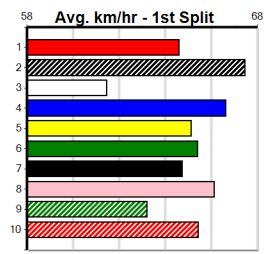

Warragul
10
9:56PM
(VIC time)

PAUA OF BUDDY AT STUD

Distance: 400m, Race Type: Mixed 4/5, Total Prizemoney: $3,360
1st: $2,250, 2nd: $690, 3rd: $345, 4th: $75

QUINLAN BALE (8) holds a significant class edge and from his preferred draw he looks the bet of the day. If SMOOTH CRIMINAL (4) can rediscover his best box manners he can open up a winning lead and cause a big upset.

Watchdog Tips: **8** **4** **5** **6** **Bet:** Win 8

Form Box Wgt Dist Track Date Time BON Margin 1st/2nd (Time) PIR Checked Comment W/R Split 1 S/P Grade

1 **BETTER BANJO [5]** Drawn to settle on the speed, keep safe. **$7.00**
WBK Dog Feb-22 Sire: FERNANDO BALE Dam: BRING YOUR BANJO Trainer: Ray Cunneen (Moe South)
Owner(s): A Davis
Winning Distances: < 300m (0) 300 - 399m (6) 400 - 499m (0) 500 - 599m (0) 600 - 699m (0) > 700m (0)
Winning Weights: 30.6(1) 30.9(1) 31.2(1) 31.3(2) 31.4(1)
2nd (1) 31.3 395 TRA R7 22-Mar-24 22.45 21.88 0.10L ROYAL MINT (22.45) M/111 . . . 3.80 $11.60 X45
5th (4) 31.4 395 TRA R10 29-Mar-24 22.53 22.06 4.50L TRICKSTER'S HALO (22.22) Q/533 . . . 3.84 $3.30 5
2nd (5) 31.3 395 TRA R9 03-Apr-24 22.24 22.16 0.75L AEROPLANE MODE (22.19) M/1111 . . . 3.74 $3.40 5
6th (2) 31.0 395 TRA R6 12-Apr-24 22.90 22.16 11.00L TRICKSTER'S HALO (22.16) M/666 . . . 3.81 $6.80 X45
1st (5) 30.6 395 TRA R9 19-Apr-24 22.23 21.84 1.75L KISAUNI (22.34) M/111 . . . 3.73 $3.90 5
2nd (7) 30.8 400 WGL R10 26-Apr-24 22.65 22.35 0.10L VOLKANOVSKI (22.65) M/11 . . . 8.29 $4.40 5
4th (3) 30.3 395 TRA R5 01-May-24 22.13 21.88 3.5L BLACK VIPER (21.88) M/233 . . . 3.80 $4.00 X45
4th (3) 30.3 395 TRA R10 10-May-24 22.24 21.62 3.25L DR. UNITED (22.02) M/123 . . . 3.70 $4.80 X45
Last 3 wins NOT included above
1st (6) 31.4 395 TRA R3 22-Nov-23 22.44 22.07 0.25L MALLY BOY (22.45) M/321 . . . 3.75 $2.40 X67
1st (6) 30.9 350 TRA R11 20-Dec-23 19.63 19.56 2.25L BLOCK BUSTED (19.77) Q/11 . . . 6.45 $8.20 5
1st (8) 31.2 350 TRA R9 27-Dec-23 19.96 19.68 2.75L SARA'S HAND (20.14) M/21 . . . SW 6.63 $4.20 X34

Box History

Bx	1st	2nd	3rd	4th	5th	6th	7th	8th
1	1	1						
2		1	1		1	1		
3				2	1		1	
4	1				1			
5	1	1						
6	2							
7	1	3				1		1
8	1							

Prize Best $16780.00
Starts NBT
Trk/Dts 23-6-7-1
APM 6-0-2-1 7823