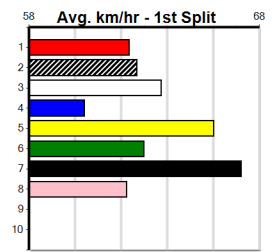

BARN BAR FUNCTION ROOM

Distance: 400m, Race Type: Grade 7, Total Prizemoney: $2,925
1st: $1,950, 2nd: $600, 3rd: $300, 4th: $75

RAPID HEART (3) returns from injury and showed plenty of talent last preparation and if fully fit will take some beating. HOW HIGH CONGA (5) can set a cracking speed early. STIFLER (7) showed terrific speed soon after box rise in his debut win here.

Watchdog Tips: **3** **5** **7** **6** **Bet:** Trifecta 3/5,7/1,5,6,7 ($10 - 166.67%)

1

REWRITTEN [7] Comes into calculations off this draw. **$13.00**

RF Dog Aug-21 Sire: BEWILDERING Dam: MISS DEE MEADOWS Trainer: Steven Van oirschot (Moe South)

Owner(s): S Van oirschot
Winning Distances: < 300m (0) 300 - 399m (0) 400 - 499m (1) 500 - 599m (0) 600 - 699m (0) > 700m (0)
Winning Weights: 31.3(1)

Box	1st	2nd	3rd	4th	5th	6th	7th	8th
1		2	1					
2	2				1	1		
3			2	2			2	
4			2					
5					1	1		2
6				1				1
7		2	1		1		1	
8	1		1					

Prize Best Starts Trk/Dts APM $2460.00 23.62(8)-20/7/23 30-1-4-8 18-1-3-4 1526

2

AKASHIC [7] Find this harder than last starts win. **$26.00**

BD Bitch Mar-21 Sire: FERNANDO BALE Dam: LADY CEECEE Trainer: Jodie Leek (Warrantyte)

Owner(s): J Leek
Winning Distances: < 300m (0) 300 - 399m (1) 400 - 499m (0) 500 - 599m (0) 600 - 699m (0) > 700m (0)
Winning Weights: 26.6(1)

Box	1st	2nd	3rd	4th	5th	6th	7th	8th
1			1					
2				1				
3	1							
4								
5					2			
6								
7	1					2		
8					1			

Prize Best Starts Trk/Dts APM $2460.00 NBT 9-1-1-1 1-0-0-0 1836

3

RAPID HEART [7] Gifted chaser resuming from injury, go close. **$2.20**

DKBD Dog May-22 Sire: FERAL FRANKY Dam: MIAMI FERNANDO Trainer: Reginald Boyce (Korumburra)

Owner(s): R Boyce
Winning Distances: < 300m (0) 300 - 399m (0) 400 - 499m (1) 500 - 599m (0) 600 - 699m (0) > 700m (0)
Winning Weights: 33.6(1)

Box	1st	2nd	3rd	4th	5th	6th	7th	8th
1								
2			1					
3								
4								1
5								
6			1					
7	1							
8			1					

Prize Best Starts Trk/Dts APM $3342.50 FSTD 5-1-0-3 0-0-0-0 1856

4

GASKIN BALE (NSW)[7] Will need luck to overcome his awkward draw. **$18.00**

F Dog Dec-20 Sire: ORSON ALLEN Dam: ALERA BALE Trainer: Luke Harris (Somerville)

Owner(s): L Harris
Winning Distances: < 300m (0) 300 - 399m (0) 400 - 499m (1) 500 - 599m (0) 600 - 699m (0) > 700m (0)
Winning Weights: 34.4(1)

Box	1st	2nd	3rd	4th	5th	6th	7th	8th
1	1	1						
2		1	1	1		1	1	1
3		1	1	1		1	1	1
4						1	1	1
5						1		
6				1				1
7			1					
8								

Prize Best Starts Trk/Dts APM $2900.00 NBT 19-1-2-3 1-0-0-0 1177

5

HOW HIGH CONGA [7] Can set a cracking speed early, major player. **$5.00**

F Dog Jan-22 Sire: BEWILDERING Dam: HOW HIGH JAZZ Trainer: Lyn Smith (Nambrok)

Owner(s): GET AN EARN (SYN), L Smith, A Tindall
Winning Distances: < 300m (0) 300 - 399m (0) 400 - 499m (1) 500 - 599m (0) 600 - 699m (0) > 700m (0)
Winning Weights: 31.5(1)

Box	1st	2nd	3rd	4th	5th	6th	7th	8th
1								
2								
3	1				1			
4		1						
5								
6								
7								
8								

Prize Best Starts Trk/Dts APM $2200.00 22.90(3)-30/4/24 3-1-1-0 3-1-1-0 2200