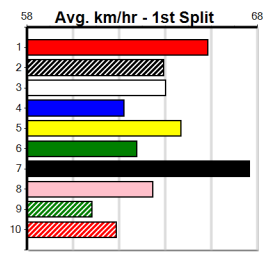

SPORTSBET GO THE BLUE DOG

Distance: 400m, Race Type: Grade 5, Total Prizemoney: $2,925
1st: $1,950, 2nd: $600, 3rd: $300, 4th: $75

OUR LULU (2) is drawn to hold the outside division out early and could take some catching.
UPPERS FLYER (3) can get a nice trail behind the top elect early. STEFKA (7) boasts top early speed and should be prominent throughout.

Watchdog Tips: 2 3 7 8 Bet: Win 2

Form Box	Wgt	Dist	Track	Date	Time	BON	Margin	1st/2nd (Time)	PIR	Checked	Comment	WR	Split 1	S/P	Grade	
1	INFRA LADY [5] Comes into calculations off this draw. $15.00															
	WBK	Bitch			Dec-20		Sire: AUSSIE INFRARED			Dam: LADY BANG BANG			Trainer: Andrew Broadley (Aspendale)			
	Owner(s): A Broadley															
	Winning Distances: < 300m (0) 300 - 399m (6) 400 - 499m (0) 500 - 599m (0) 600 - 699m (0) > 700m (0)															
	Winning Weights: 24.1(1) 24.2(1) 24.4(1) 24.7(1) 24.9(1) 25.8(1)															
	2nd (5)	25.2	350	TRA	R12	01-Apr-24	20.33	19.91	0.25L BOROUGH PREMIERS	M/32	.	.	.	6.85	$2.70	T3-5
	3rd (5)	24.9	400	GEL	R6	09-Apr-24	23.00	22.46	1.75L MRS. ESHAY (22.88)	M/22	.	.	.	8.53	$10.20	5H
	5th (3)	25.1	400	WGL	R7	13-Apr-24	23.19	22.82	3.5L MAGIC BEE (22.96)	M/56	.	.	.	8.61	$8.60	5
	2nd (6)	25.3	350	TRA	R11	17-Apr-24	19.88	19.73	0.75L LAKEVIEW DOZER (19.84)	M/32	.	.	.	6.65	$5.90	T3-5
	8th (7)	24.9	515	SAP	R9	21-Apr-24	31.11	29.30	16.00 BEAR HAND (30.03)	M/4888	.	.	.	5.23	$19.50	5
	4th (2)	24.9	515	SAP	R11	28-Apr-24	30.23	29.50	1.75L NINETYMILE ROCKS (30.12)	M/2111	.	.	.	5.15	$29.30	5
	2nd (6)	25.1	350	TRA	R4	06-May-24	19.94	19.51	6.50L ASTON ANGELO (19.51)	Q/22	.	SW	.	6.63	$10.10	T3-5
	3rd (6)	25.4	400	WGL	R5	09-May-24	23.84	23.16	3.5L BLUE CHASER (23.61)	M/42	.	.	.	8.71	$9.50	5
	Last 3 wins NOT included above															
	1st (4)	24.7	300	HVL	R4	26-May-23	17.07	16.92	1.00L SCUBA STEVE (17.13)	M/1	.	.	.	3.91	$5.30	T3-5
1st (3)	24.1	350	TRA	R12	09-Oct-23	19.86	19.86	3.5L WHY NOT JULES (20.11)	Q/11	.	.	.	6.50	$4.20	T3-5	
1st (5)	25.8	350	TRA	R12	25-Mar-24	20.53	19.90	0.75L EXILED (20.57)	M/11	.	.	.	6.66	$9.00	5	

2	OUR LULU [5] Back in top form, can hold the lead, go close. $3.80															
	BK	Bitch			Nov-20		Sire: BARCIA BALE			Dam: COURTING			Trainer: Jennifer Gieschen (Valencia Cree)			
	Owner(s): J Gieschen															
	Winning Distances: < 300m (0) 300 - 399m (0) 400 - 499m (4) 500 - 599m (0) 600 - 699m (0) > 700m (0)															
	Winning Weights: 26.7(1) 26.9(1) 27.2(1) 27.4(1)															
	3rd (3)	28.4	400	WGL	R6	25-Jan-24	23.41	22.82	4.25L DOMINATE (23.11)	Q/33	.	.	.	8.72	$4.70	T3-5
	2nd (8)	28.2	400	WGL	R12	15-Feb-24	22.81	22.72	1.5L FERNANDO LAKE (22.72)	M/22	.	.	.	8.47	$1.60	T3-5
	8th (3)	28.1	435	SLE	R3	25-Feb-24	25.66	24.33	12.00 STELLAR CAREER (24.84)	M/488	.	.	.	5.42	$4.50	5
	6th (1)	27.8	435	SLE	R8	27-Mar-24	25.21	24.59	7.50L DR. SPOKES (24.70)	Q/123	.	.	.	5.23	$3.20	5
	8th (3)	27.7	400	WGL	R12	30-Mar-24	23.19	22.74	6.00L WHO (22.78)	M/54	.	.	.	8.55	$5.10	5
	2nd (1)	27.7	400	WGL	R5	04-Apr-24	22.99	22.65	0.50L LOCHINVAR KEWELL (22.96)	M/11	.	.	.	8.43	$4.90	T3-5
	F (7)	27.6	435	SLE	R5	10-Apr-24	0.00	24.59	WHO (24.96)	M/4	.	VO	.	5.35	$11.40	5
	1st (5)	27.2	435	SLE	R12	05-May-24	24.74	24.32	2.00L DR. EVERGREEN (24.88)	M/111	.	.	.	5.23	$10.00	5
	Last 3 wins NOT included above															
	1st (6)	26.9	440	SLE	R1	24-Aug-22	25.07	24.77	2.75L SPICY TILLY (25.24)	M/111	.	.	.	5.31	$3.30	M
1st (1)	26.7	440	SLE	R5	07-Sep-22	24.94	24.77	2.00L LAKEVIEW RAYMOND (25.08)	M/111	.	.	.	5.25	$3.60	X67	
1st (4)	27.4	400	WGL	R9	09-Nov-23	22.94	22.81	3.5L GALLOPING SUZIE (23.18)	M/11	.	.	.	8.37	$3.90	T3-6