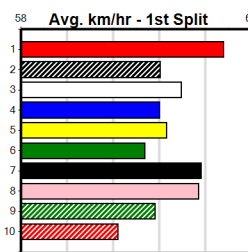

Warragul

8

9:15PM

(VIC time)

HOOKED ON SCOTCH AT STUD

Distance: 460m, Race Type: Grade 5, Total Prizemoney: $2,925
1st: $1,950, 2nd: $600, 3rd: $300, 4th: $75

DEADLY CLASS (6) will need some luck in the initial stages but with clear running he will take a power of beating. MINH TEDDY (2) should get plenty of room early and is a speedster on the rise. NAVY BLUE BUZZ (7) can explode mid race.

Watchdog Tips: **6** **2** **7** **3** **Bet:** **Box Trifecta 2,3,6,7 ($10 for 41.67%)**

Form Box	Wgt	Dist	Track	Date	Time	BON	Margin	1st/2nd (Time)	PIR	Checked	Comment	WR	Split 1	S/P	Grade
1															
SODA APACHE [5]															
Excels off this draw, look for improvement.															
$6.50															
RF Dog Aug-20 Sire: FERNANDO BALE Dam: IRELAND'S FORCE Trainer: Geoffrey Dalton (Hazelwood Nort)															
Owner(s): Fluffy Side Up (SYN), A Onley, P Onley															
Winning Distances: < 300m (0) 300 - 399m (0) 400 - 499m (1) 500 - 599m (8) 600 - 699m (0) > 700m (0)															
Winning Weights: 32.4(2) 32.5(1) 32.6(2) 33.0(1) 33.1(2) 33.2(1)															
1st (1)	33.1	595	SAN	R7	22-Feb-24	34.30	34.30	6.00L PIGWIDGEON (34.69)	M/1111	.	.	.	9.14	$1.70	5
3rd (8)	33.1	595	SAN	R9	29-Feb-24	34.65	34.25	6.00L HECTOR FAWLEY (34.25)	M/2233	.	.	.	9.28	$8.30	FFA
5th (7)	32.7	525	MEP	R10	06-Mar-24	30.33	29.98	5.50L LORNETT EXPRESS (29.98)	M/3555	.	SW	.	5.20	$8.30	X45
5th (2)	33.1	595	SAN	R10	14-Mar-24	34.51	34.15	2.25L ETHANOL EXTRA (34.37)	M/6444	.	.	.	9.44	$7.60	X45
3rd (1)	32.8	595	SAN	R10	21-Mar-24	34.41	34.19	3.25L GARRY STUN ON (34.19)	Q/2222	.	.	.	9.26	$6.40	X45
7th (4)	32.9	600	MEA	R8	30-Mar-24	35.16	34.35	9.50L JYE'S JET (34.52)	M/8888	.	.	.	9.57	$6.10	X45
5th (8)	32.9	595	SAN	R9	04-Apr-24	34.82	34.39	6.50L ORLI BALE (34.39)	M/4443	.	.	.	9.38	$9.50	X45
4th (3)	33.2	450	TRA	R8	03-May-24	25.40	24.78	9.00L AUNT VIRGINIA (24.78)	M/744	.	.	.	6.77	$12.00	5
Last 3 wins NOT included above															
1st (1)	32.6	500	TRA	R8	02-Jun-23	28.02	28.02	2.50L INTERNAL AFFAIRS (28.19)	M/211	.	.	.	9.15	$1.80	X45
1st (7)	32.5	525	MEA	R9	16-Sep-23	29.93	29.70	1.5L CHAPEL ROAD (30.02)	M/5322	.	.	.	5.19	$12.50	5
1st (2)	33.2	515	SAN	R9	15-Feb-24	29.73	29.46	0.75L CAWBOURNE SPOTS (29.78)	M/4322	.	.	.	5.25	$2.60	5

Box	1st	2nd	3rd	4th	5th	6th	7th	8th
1	5	4	2	1	1	1		
2	2	1	1		2	1		
3				1				
4	1			1	1			3
5								2
6	1		1	1		1		
7	1			2	2		1	1
8		1	1	1	3	1	1	1

Prize	$49900.00
Best Starts	NBT
Trk/Dts	49-9-7-5
APM	4-0-1-1
	14812