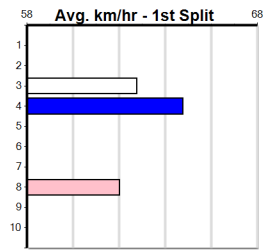

Warragul

3

7:28PM

(VIC time)

OAKS SUPER BOX FOR HIRE

Distance: 400m, Race Type: Maiden, Total Prizemoney: $2,535
1st: $1,680, 2nd: $520, 3rd: $260, 4th: $75

Number of first starters so betting best guide to this race. ODIN BALE (3) is every chance to lead here and has the race experience edge. SMOKIN' GRACE (4) was far from disgraced on debut and will be better for the run.

Watchdog Tips: **3** **4** **7** **8** **Bet:** Box Trifecta 3,4,7,8 ($10 for 41.67%)

Form Box	Wgt	Dist	Track	Date	Time	BON	Margin	1st/2nd (Time)	PIR	Checked	Comment	WR	Split 1	S/P	Grade	
1	WHERE'S MY MOJO [M] Litter has some ability, betting best guide. $6.00															
	BK Dog		Jun-21		Sire: FERAL FRANKY		Dam: SO MUCH MOJO		Trainer: Kerry Houlahan (Lang Lang)							
	Owner(s): K Houlahan															
	Winning Distances: < 300m (0) 300 - 399m (0) 400 - 499m (0) 500 - 599m (0) 600 - 699m (0) > 700m (0)															
	Winning Weights:															
	Last 3 wins NOT included above															
	Box History															
	Prize Best Starts Trk/Dts APM															
	Box History															
	Prize Best Starts Trk/Dts APM															
2	PARUMBA DAWN [M] Litter just starting out, watch betting moves. $5.00															
	BK Bitch		Apr-22		Sire: HARD STYLE RICO		Dam: POPPY TALK		Trainer: Eddie Lieshout (Drouin West)							
	Owner(s): E Lieshout															
	Winning Distances: < 300m (0) 300 - 399m (0) 400 - 499m (0) 500 - 599m (0) 600 - 699m (0) > 700m (0)															
	Winning Weights:															
	Last 3 wins NOT included above															
	Box History															
	Prize Best Starts Trk/Dts APM															
	Box History															
	Prize Best Starts Trk/Dts APM															
3	ODIN BALE (NSW)[M] Has some early speed, major player. $4.00															
	BKBD Dog		Mar-22		Sire: FERNANDO BALE		Dam: HOUSTON BALE		Trainer: Tammy Kennedy - harris (Devon)							
	Owner(s): L Harris															
	Winning Distances: < 300m (0) 300 - 399m (0) 400 - 499m (0) 500 - 599m (0) 600 - 699m (0) > 700m (0)															
	Winning Weights:															
	Last 3 wins NOT included above															
	Box History															
	Prize Best Starts Trk/Dts APM															
	Box History															
	Prize Best Starts Trk/Dts APM															
4	SMOKIN' GRACIE [M] Better for the experience gained on debut. $7.50															
	WF Bitch		Feb-22		Sire: FERNANDO BALE		Dam: MY DEWANA PENNY		Trainer: David Kerr (Caldermeade)							
	Owner(s): Grace and Isai (SYN), S Grace, A Isai															
	Winning Distances: < 300m (0) 300 - 399m (0) 400 - 499m (0) 500 - 599m (0) 600 - 699m (0) > 700m (0)															
	Winning Weights:															
	Last 3 wins NOT included above															
	Box History															
	Prize Best Starts Trk/Dts APM															
	Box History															
	Prize Best Starts Trk/Dts APM															
5	*** VACANT BOX ***															
	Sire:		Dam:		Trainer:											
	Owner(s):															
	Winning Distances: < 300m (0) 300 - 399m (0) 400 - 499m (0) 500 - 599m (0) 600 - 699m (0) > 700m (0)															
	Winning Weights:															
	Box History															
	Prize Best Starts Trk/Dts APM															
	Box History															
	Prize Best Starts Trk/Dts APM