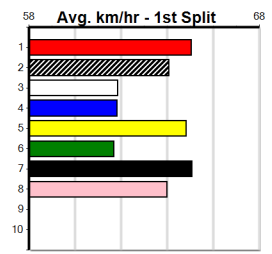

VIATEK (1-4 WINS)

Distance: 460m, Race Type: Restricted Win, Total Prizemoney: $2,925
1st: $1,950, 2nd: $600, 3rd: $300, 4th: $75

NEED A PILOT (1) can land on the arm here and turn with a healthy lead. RUBEN RHODE (5) best form would put him right in the finish. POT OF GOLD (8) handles a wide draw and is suited to this class.

Watchdog Tips: 1 5 8 6 Bet: Win 1

NEED A PILOT [5] Explosive early, looks the leader, hard to reel in $3.50
Owner(s): G Miltos
Winning Distances: < 300m (0) 300 - 399m (0) 400 - 499m (2) 500 - 599m (1) 600 - 699m (0) > 700m (0)
Box History table and Prize Best Starts Trk/Dts APM

BANKRUPT [5] Knows this circuit well, mid race engine, respect. $15.00
Owner(s): J Rennie
Winning Distances: < 300m (0) 300 - 399m (0) 400 - 499m (4) 500 - 599m (0) 600 - 699m (0) > 700m (0)
Box History table and Prize Best Starts Trk/Dts APM

RATTLE AND BANG [7] Posted his only race win here in handy time $12.00
Owner(s): G Howell
Winning Distances: < 300m (0) 300 - 399m (0) 400 - 499m (1) 500 - 599m (0) 600 - 699m (0) > 700m (0)
Box History table and Prize Best Starts Trk/Dts APM

DAINTREE DARIUS [6] Found to be injured last start, prefer to watch. $26.00
Owner(s): LUCKY ELEVEN (SYN), K Joske, G Joske
Winning Distances: < 300m (0) 300 - 399m (0) 400 - 499m (2) 500 - 599m (0) 600 - 699m (0) > 700m (0)
Box History table and Prize Best Starts Trk/Dts APM

RUBEN RHODE [6] Class edge, the one to beat with a clear run. $2.40
Owner(s): N Mccullagh
Winning Distances: < 300m (0) 300 - 399m (0) 400 - 499m (0) 500 - 599m (2) 600 - 699m (0) > 700m (0)
Box History table and Prize Best Starts Trk/Dts APM