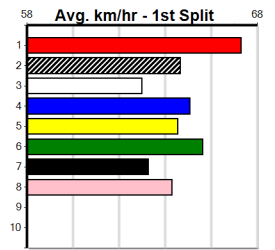

HARD STYLE RICO AT STUD

Distance: 400m, Race Type: Grade 6, Total Prizemoney: $2,925
1st: $1,950, 2nd: $600, 3rd: $300, 4th: $75

KEONI (6) looks a serious prospect and he has the speed to lead throughout here. TALCOTT BALE (1) went straight to the front in his fast Geelong win 2 runs back off this draw and looks the clear danger.

Watchdog Tips: 6 1 4 8 Bet: Win 6

TALCOTT BALE (NSW)[6] Promising type, should settle top 2, big danger. $3.40
Owner(s): B Wheeler
Winning Distances: < 300m (0) 300 - 399m (1) 400 - 499m (1) 500 - 599m (0) 600 - 699m (0) > 700m (0)
Winning Weights: 31.4(1) 31.5(1)
1st (2) 31.4 390 BAL R1 10-Apr-24 22.13 21.89 3.75L SUDOKU CARMELLO (22.38) Q/11 8.39 $7.00 M
5th (6) 31.2 450 BAL R9 17-Apr-24 26.21 25.13 6.50L ZIPPING KENDRICK (25.77) M/533 6.73 $6.60 X67
2nd (4) 31.3 400 GEL R9 26-Apr-24 22.70 22.29 2.00L COMBO COL (22.57) M/22 8.47 $2.20 X67
1st (4) 31.5 400 GEL R11 03-May-24 22.45 22.45 1.00L NO RIGHT TURNS (22.52) M/11 8.27 $2.50 X67
3rd (1) 31.3 450 WBL R7 09-May-24 25.61 25.27 5.00L RESPECT ADVOCACY Q/222 6.54 $2.70 X67
Last 3 wins NOT included above
Box History
Prize Best $4530.00 FSH
Starts 5-2-1-1 0-0-0-0
Trk/Dts 0-0-0-0
APM 4530

QUEEN SHAKA [6] Improving type, toughest test yet, place hope. $11.00
Owner(s): M Bewley
Winning Distances: < 300m (0) 300 - 399m (2) 400 - 499m (0) 500 - 599m (0) 600 - 699m (0) > 700m (0)
Winning Weights: 29.4(1) 29.5(1)
5th (6) 29.3 390 SHP R1 08-Apr-24 22.78 21.71 12.00 IF HE COULD (21.97) S/55 8.87 $20.10 M
1st (5) 29.5 390 WBL R3 15-Apr-24 22.60 22.46 0.25L HEART OF DARTS (22.61) S/22 8.73 $1.90 M
4th (2) 29.2 400 GEL R10 27-Apr-24 23.21 22.35 6.00L BLACKPOOL RANGER M/23 8.63 $28.20 X67
1st (3) 29.4 390 BAL R3 04-May-24 22.32 22.27 3.00L SALMON SPRAY (22.52) M/21 SW 8.53 $3.00 7
3rd (5) 29.5 390 WBL R9 09-May-24 22.56 21.77 1.75L BLACKPOOL SLADE (22.45) M/53 8.80 $9.00 X67
Last 3 wins NOT included above
Box History
Prize Best $2375.00 FSH
Starts 5-2-0-1
Trk/Dts 0-0-0-0
APM 2375

NOLAN BALE (NSW)[6] On speed runner, rising in grade, keep safe. $13.00
Owner(s): L Harris
Winning Distances: < 300m (0) 300 - 399m (2) 400 - 499m (0) 500 - 599m (0) 600 - 699m (0) > 700m (0)
Winning Weights: 29.5(1) 30.1(1)
2nd (6) 29.9 350 TRA R9 06-Apr-24 20.12 19.91 0.50L ANNIE MIKADO (20.09) M/63 6.79 $5.40 X67
5th (3) 30.1 390 WBL R3 11-Apr-24 22.73 22.09 6.50L LEON'S ENTITY (22.31) M/65 9.13 $5.70 7
2nd (2) 30.0 425 BEN R4 14-Apr-24 24.40 24.03 2.00L BUSHMAN'S ARCHIE (24.28) M/322 6.75 $6.90 T3-7
1st (1) 29.5 350 TRA R2 22-Apr-24 20.01 19.86 4.00L CHOICE MOMENT (20.28) M/11 SW 6.72 $2.10 T3-7
7th (1) 30.4 425 BEN R2 28-Apr-24 25.38 23.58 21.00 MYRNIONG STORM (23.93) S/557 6.64 $11.60 RW
3rd (7) 30.1 395 TRA R3 01-May-24 22.46 21.88 0.75L HARLEY (22.42) M/544 3.90 $30.40 6G
2nd (1) 30.0 435 SLE R9 05-May-24 24.84 24.32 1.25L STITCH AND SHOUT (24.77) M/111 5.30 $4.90 6G
5th (7) 30.4 435 SLE R9 08-May-24 25.08 24.32 11.00 NEED A PILOT (24.32) M/445 5.39 $11.30 6G
Last 3 wins NOT included above
1st (1) 30.1 390 WBL R4 28-Dec-23 22.39 22.00 4.25L LEKTRA FRED (22.68) M/11 8.65 $1.50 MH
Box History
Prize Best $5950.00 NBT
Starts 18-2-5-2
Trk/Dts 1-0-0-0
APM 3880