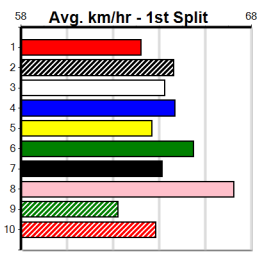

Distance: 400m, Race Type: Grade 5, Total Prizemoney: $2,925
1st: $1,950, 2nd: $600, 3rd: $300, 4th: $75

DOMINATE (2) has drawn favourably and looks suited to this class of race. HYPERKINETIC (8) does his best racing around tis circuit and could be nice each way value. HARLEY (4) can show early burn and looks a good chance to lead.

Watchdog Tips: 2 8 4 3 **Bet:** Win 2

1

JAY JAY LOPEZ [5] **$26.00**

BK Bitch Feb-20 **Sire: BEWILDERING Dam: CHIQUITA LOPEZ**

Owner(s): S Combridge **Trainer: Sharyn Combridge (Junction Villa)**

Winning Distances: < 300m (0) 300 - 399m (2) 400 - 499m (11) 500 - 599m (0) 600 - 699m (0) > 700m (0)

Winning Weights: 27.6(2) 27.8(1) 27.9(2) 28.0(1) 28.1(1) 28.2(4) 28.4(2)

1st (2)	28.2	400	WGL	R12	14-Mar-24	23.25	22.79	0.50L SPECIAL SIAN (23.26)	M/33	.	.	8.67	$16.90	T3-5
3rd (1)	28.5	400	WGL	R11	28-Mar-24	23.03	22.84	0.75L BANKRUPT (22.98)	M/11	.	.	8.49	$21.30	T3-5
1st (6)	28.1	395	TRA	R7	06-Apr-24	22.61	22.30	1.5L GREEN CAN LAD (22.71)	Q/111	.	.	3.79	$10.90	5
3rd (2)	28.3	400	WGL	R11	11-Apr-24	23.23	22.60	1.5L INTER BEAST BOY (23.13)	M/75	.	.	8.80	$3.20	T3-5
1st (1)	28.2	400	WGL	R11	18-Apr-24	23.19	23.02	0.10L PERSUASION (23.20)	M/11	.	SW	8.48	$8.40	T3-5
1st (5)	27.9	395	TRA	R7	22-Apr-24	22.62	22.29	0.75L BE RUGGED (22.66)	M/343	.	SW	3.80	$10.60	T3-5
6th (5)	28.2	400	WGL	R11	30-Apr-24	23.54	22.27	7.50L PANAMA STORM (23.03)	M/777	.	.	8.86	$57.30	5
8th (5)	28.0	400	WGL	R11	07-May-24	23.46	22.47	6.50L NOT BAD YOURSELF (23.03)	M/88	.	.	8.80	$43.60	5

Last 3 wins NOT included above

1st (4)	28.2	400	WGL	R11	16-Feb-23	22.76	22.12	4.00L OCEAN BEAST (23.03)	M/11	.	.	8.39	$2.60	T3-5
1st (5)	27.8	400	WGL	R11	21-Sep-23	23.04	22.91	3.25L LUCRETIA ANN (23.26)	M/11	.	.	8.48	$8.00	5
1st (2)	28.4	400	WGL	R12	14-Dec-23	22.86	22.69	3.5L UNDER HIS SPELL (23.10)	M/12	.	SW	8.40	$4.00	T3-5

Box History

Bx	1st	2nd	3rd	4th	5th	6th	7th	8th
1	1	1	1	1	4	1	1	
2	3		1	1	4	1	1	
3		1	1	1	1	2	3	
4	2	3				1	3	
5	4	1			4	2	2	1
6	1				1	2	4	2
7	1	2	1	2	1	1	3	3
8	1	2	2	2	2		2	

Prize Best Starts Trk/Dts APM

Prize	$18515.00
Best Starts	22.66(8)-24/2/22
Trk/Dts	89-13-9-6
APM	62-11-8-5 5259