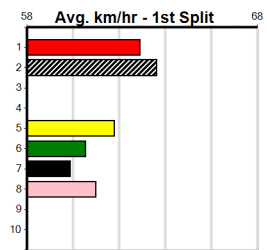

SPORTSBET NOBODY DOES IT EASIER

Distance: 460m, Race Type: Maiden, Total Prizemoney: $2,535
1st: $1,680, 2nd: $520, 3rd: $260, 4th: $75

CANYA STRIKER (3) has displayed brilliant mid race speed in his two races and can turn for home with a healthy lead. BON STAR (1) should race on the speed here and will benefit from last weeks placing over this distance.

Watchdog Tips: **3** **1** **2** **6** **Bet:** **Box Trifecta 1,2,3 ($10 for 166.67%)**

Box History

Form Box	Wgt	Dist	Track	Date	Time	BON	Margin	1st/2nd (Time)	PIR	Checked	Comment	WR	Split 1	S/P	Grade		
1	BON STAR [M] Settles on the speed, shows promise, danger. $3.50																
	BK	Bitch	Jan-22		Sire: MY REDEEMER		Dam: ZERO COOL		Trainer: Danny Cortese (Devon Meadows)								
	Owner(s): B Garrick																
	Winning Distances: < 300m (0) 300 - 399m (0) 400 - 499m (0) 500 - 599m (0) 600 - 699m (0) > 700m (0)																
	Winning Weights:																
	ST (-)	26.4	400	WGL	04-Apr-24	26.38		0.01L	Trial Cleared	M		1of1				ST	
	2nd (7)	26.5	400	WGL	R2	23-Apr-24	22.92	22.71	1.75L SMOKIN' PADDY (22.80)	M/22				8.55	$10.90	M	
	4th (1)	26.6	400	WGL	R2	30-Apr-24	23.18	22.27	4.25L HOW HIGH CONGA (22.90)	M/44				8.87	$2.00	M	
	2nd (1)	26.5	460	WGL	R2	07-May-24	26.42	26.07	0.10L MAHOGANY (26.41)	M/321				6.72	$6.20	M	
	Last 3 wins NOT included above																
<table border="1"> <caption>Box History</caption> <thead> <tr> <th>Bx</th> <th>1st</th> <th>2nd</th> <th>3rd</th> <th>4th</th> <th>5th</th> <th>6th</th> <th>7th</th> <th>8th</th> </tr> </thead> <tbody> <tr><td>1</td><td></td><td>1</td><td></td><td></td><td></td><td></td><td></td><td></td></tr> <tr><td>2</td><td></td><td></td><td></td><td>1</td><td></td><td></td><td></td><td></td></tr> <tr><td>3</td><td></td><td></td><td></td><td></td><td></td><td></td><td></td><td></td></tr> <tr><td>4</td><td></td><td></td><td></td><td></td><td></td><td></td><td></td><td></td></tr> <tr><td>5</td><td></td><td></td><td></td><td></td><td></td><td></td><td></td><td></td></tr> <tr><td>6</td><td></td><td></td><td></td><td></td><td></td><td></td><td></td><td></td></tr> <tr><td>7</td><td></td><td></td><td>1</td><td></td><td></td><td></td><td></td><td></td></tr> <tr><td>8</td><td></td><td></td><td></td><td></td><td></td><td></td><td></td><td></td></tr> <tr><td>Prize Best</td><td colspan="8">$1195.00</td></tr> <tr><td>Starts</td><td colspan="8">NBT</td></tr> <tr><td>Trk/Dts</td><td colspan="8">3-0-2-0</td></tr> <tr><td>APM</td><td colspan="8">1-0-1-0</td></tr> <tr><td></td><td colspan="8">1195</td></tr> </tbody> </table>																	
2	TELL ME NOW [M] Still learning but has some talent, each way. $6.50																
	WBK	Bitch	Feb-22		Sire: AUSSIE INFRARED		Dam: YOU TELL ME		Trainer: David Nowland (Lang Lang)								
	Owner(s): D Nowland																
	Winning Distances: < 300m (0) 300 - 399m (0) 400 - 499m (0) 500 - 599m (0) 600 - 699m (0) > 700m (0)																
	Winning Weights:																
	4th (4)	26.5	350	TRA	R1	01-Mar-24	20.34	19.72	4.00L VIENNA GOLD (20.06)	M/75				7.03	$3.40	M	
	3rd (5)	26.1	400	WGL	R2	23-Apr-24	22.97	22.71	2.50L SMOKIN' PADDY (22.80)	M/43				8.65	$3.80	M	
	Last 3 wins NOT included above																
	<table border="1"> <caption>Box History</caption> <thead> <tr> <th>Bx</th> <th>1st</th> <th>2nd</th> <th>3rd</th> <th>4th</th> <th>5th</th> <th>6th</th> <th>7th</th> <th>8th</th> </tr> </thead> <tbody> <tr><td>1</td><td></td><td></td><td></td><td></td><td></td><td></td><td></td><td></td></tr> <tr><td>2</td><td></td><td></td><td></td><td></td><td></td><td></td><td></td><td></td></tr> <tr><td>3</td><td></td><td></td><td></td><td></td><td></td><td></td><td></td><td></td></tr> <tr><td>4</td><td></td><td></td><td></td><td></td><td>1</td><td></td><td></td><td></td></tr> <tr><td>5</td><td></td><td></td><td>1</td><td></td><td></td><td></td><td></td><td></td></tr> <tr><td>6</td><td></td><td></td><td></td><td></td><td></td><td></td><td></td><td></td></tr> <tr><td>7</td><td></td><td></td><td></td><td></td><td></td><td></td><td></td><td></td></tr> <tr><td>8</td><td></td><td></td><td></td><td></td><td></td><td></td><td></td><td></td></tr> <tr><td>Prize Best</td><td colspan="8">$335.00</td></tr> <tr><td>Starts</td><td colspan="8">FSTD</td></tr> <tr><td>Trk/Dts</td><td colspan="8">2-0-0-1</td></tr> <tr><td>APM</td><td colspan="8">0-0-0-0</td></tr> <tr><td></td><td colspan="8">305</td></tr> </tbody> </table>																
	3	CANYA STRIKER (NSW)[M] Burns mid race , suited here, hard to beat. $2.20															
BK		Dog	Oct-22		Sire: SHIMA SHINE		Dam: JOYFUL		Trainer: Carolyn Jones (Rosedale)								
Owner(s): Lalli Cremona (SYN), F Cremona, N Lalli																	
Winning Distances: < 300m (0) 300 - 399m (0) 400 - 499m (0) 500 - 599m (0) 600 - 699m (0) > 700m (0)																	
Winning Weights:																	
2nd (4)		33.0	450	TRA	R2	03-May-24	25.34	24.78	3.00L DR. YELLOWSTONE (25.15)	S/422				6.80	$2.50	M	
2nd (8)		33.5	450	TRA	R3	10-May-24	25.18	24.65	1.75L ROSS STREET PETE (25.07)	M/322				6.81	$1.20	RW	
Last 3 wins NOT included above