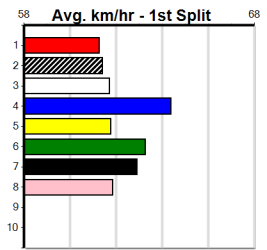

BENDIGO ADVERTISER

Distance: 425m, Race Type: Tier 3 - Maiden, Total Prizemoney: $1,530
1st: $1,000, 2nd: $320, 3rd: $160, 4th: $50

Watchdog Tips: [ ] [ ] [ ] [ ] Bet: [ ]

Form Box Wgt Dist Track Date Time BON Margin 1st/2nd (Time) PIR Checked Comment W/R Split 1 S/P Grade

HELLO COOPER [M]
BK Dog Mar-22 Sire: ASTON DEE BEE Dam: WHITE AMBUSH
Owner(s): J Hooke
Trainer: Jane Hooke (Huntly)
Winning Distances: < 300m (0) 300 - 399m (0) 400 - 499m (0) 500 - 599m (0) 600 - 699m (0) > 700m (0)
Winning Weights:
7th (7) 32.8 425 BEN R1 13-Mar-24 25.09 24.00 9.00L ARCHIE MCIVOR (24.48) M/356 . . . . 6.78 $9.40 T3-M
3rd (5) 32.3 390 SHP R2 21-Mar-24 22.90 22.23 5.50L BUSHMAN'S ARCHIE (22.52) S/64 . . . . 8.94 $19.40 T3-M
2nd (2) 32.5 425 BEN R2 28-Mar-24 24.55 24.02 5.50L IN SECRET (24.19) S/222 . . . W 6.76 $4.20 T3-M
6th (2) 33.0 390 SHP R1 04-Apr-24 23.06 22.20 7.50L DEMON DAVEY (22.56) M/77 . . . . 8.97 $10.20 T3-M
3rd (4) 33.1 425 BEN R2 10-Apr-24 24.92 24.18 4.25L SNOW ROYALE (24.63) M/522 . . . . 5.94 $6.50 T3-M
3rd (2) 33.0 425 BEN R3 17-Apr-24 24.58 24.30 1.5L SHOWGIRL KARA (24.49) M/311 . . . . 6.68 $2.80 M
6th (5) 32.8 425 BEN R1 24-Apr-24 25.31 24.06 9.50L SASSY RICO (24.67) M/886 . . . . 7.10 $4.10 T3-M
2nd (8) 32.2 425 BEN R2 11-May-24 24.73 24.05 0.50L KALINYA (24.69) M/212 . . . . 6.76 $6.50 M
Last 3 wins NOT included above
Prize Best $2065.00
Starts NBT
Trk/Dts 14-0-3-4
APM 7-0-2-2 1559

SNOW RENAISSANCE (NSW)[
BEED Bitch Apr-21 Sire: FERNANDO BALE Dam: SNOW FANTASY
Owner(s): K Doidge
Trainer: Kenneth Doidge (Murchison)
Winning Distances: < 300m (0) 300 - 399m (0) 400 - 499m (0) 500 - 599m (0) 600 - 699m (0) > 700m (0)
Winning Weights:
6th (6) 29.1 300 HVL R2 27-Feb-24 17.53 16.59 5.50L SERENITY GIRL (17.17) M/6 . . . . 4.19 $40.90 M
5th (5) 29.1 425 BEN R1 06-Mar-24 25.20 23.79 8.00L RUN BETTY RUN (24.67) M/776 . . . . 7.25 $33.80 M
7th (2) 28.8 425 BEN R2 13-Mar-24 25.58 24.00 15.00 CLOISSONNE (24.59) M/888 . . . . 7.00 $34.10 T3-M
5th (1) 27.5 425 BEN R2 17-Apr-24 25.21 24.30 4.75L MCIVOR MORGAN (24.89) M/755 . . . . 6.99 $48.40 M
5th (4) 27.6 500 BEN R2 24-Apr-24 29.51 28.24 13.00 INTERSTATE GIRL (28.61) M/887 . . . . 7.13 $89.10 T3-M
7th (6) 28.0 425 BEN R2 01-May-24 26.21 24.35 26.00 BUN WILDFIRE (24.39) M/787 . . . SW 6.93 $46.80 M
2nd (1) 28.1 350 HVL R3 06-May-24 20.03 19.70 3.00L SHARNI'S BOY (19.82) M/1 . . . . 6.74 $26.50 M
4th (4) 27.9 350 HVL R2 10-May-24 20.52 19.66 3.75L MIAMI TICKET (20.27) M/8 . . . . 6.99 $27.50 T3-M
Last 3 wins NOT included above
Prize Best $1090.00
Starts NBT
Trk/Dts 39-0-1-2
APM 12-0-0-1 552