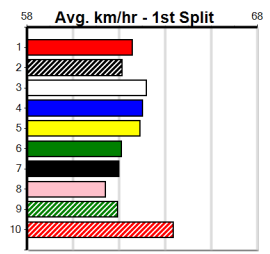

JARROD LARKIN CONCRETING

Distance: 500m, Race Type: Grade 5 T3, Total Prizemoney: $1,740
1st: $1,150, 2nd: $360, 3rd: $180, 4th: $50

Watchdog Tips:

Bet:

Form Box Wgt Dist Track Date Time BON Margin 1st/2nd (Time) PIR Checked Comment WR Split 1 S/P Grade

THANK YOU TOMMY [5]
BEBD Dog Oct-21 Sire: TOMMY SHELBY Dam: SNOOKY
Owner(s): S Donlon
Trainer: Sheila Donlon (Burnbank)
Winning Distances: < 300m (0) 300 - 399m (0) 400 - 499m (6) 500 - 599m (0) 600 - 699m (0) > 700m (0)
Winning Weights: 29.4(1) 29.5(1) 29.8(1) 30.4(1) 30.5(2)
Box History table with columns Bx, 1st, 2nd, 3rd, 4th, 5th, 6th, 7th, 8th

FRYPAN LOMAR [5]
F Dog Apr-21 Sire: ORSON ALLEN Dam: IRELAND'S FORCE
Owner(s): S Mcmenamin
Trainer: Wayne Bocquet (Mullengandra)
Winning Distances: < 300m (0) 300 - 399m (0) 400 - 499m (2) 500 - 599m (2) 600 - 699m (0) > 700m (0)
Winning Weights: 30.4(2) 30.5(1) 31.4(1)
Box History table with columns Bx, 1st, 2nd, 3rd, 4th, 5th, 6th, 7th, 8th

DETRIOT [5]
BK Dog Nov-21 Sire: FLYING RICCIARDO Dam: FLOWING
Owner(s): D Burkett
Trainer: Darren Burkett (Girgarre)
Winning Distances: < 300m (0) 300 - 399m (1) 400 - 499m (4) 500 - 599m (0) 600 - 699m (0) > 700m (0)
Winning Weights: 32.1(2) 32.4(1) 32.8(1) 33.0(1)
Box History table with columns Bx, 1st, 2nd, 3rd, 4th, 5th, 6th, 7th, 8th

JUNKYARD PRINCE [5]
BD Dog Jul-21 Sire: BARCIA BALE Dam: PRISCILLA WANG
Owner(s): S Trim
Trainer: Susan Trim (Campbells Forest)
Winning Distances: < 300m (0) 300 - 399m (0) 400 - 499m (5) 500 - 599m (2) 600 - 699m (0) > 700m (0)
Winning Weights: 34.9(1) 35.3(1) 35.5(1) 35.6(1) 35.8(1) 35.9(1) 36.2(1)
Box History table with columns Bx, 1st, 2nd, 3rd, 4th, 5th, 6th, 7th, 8th

ROJO SILVER FOX (NSW)[5]
BK Dog May-20 Sire: MOREIRA Dam: ALANNA BANANA
Owner(s): P Bartlett
Trainer: Peter Bartlett (Bamawm)
Winning Distances: < 300m (0) 300 - 399m (0) 400 - 499m (8) 500 - 599m (4) 600 - 699m (0) > 700m (0)
Winning Weights: 32.8(1) 33.0(2) 33.1(4) 33.2(1) 33.3(2) 33.4(1) 33.7(1)
Box History table with columns Bx, 1st, 2nd, 3rd, 4th, 5th, 6th, 7th, 8th

1

2

3

4

5