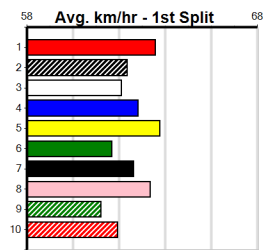

AG TYRES & WHEELS

Distance: 500m, Race Type: Tier 3 - Grade 7, Total Prizemoney: $1,740
1st: $1,150, 2nd: $360, 3rd: $180, 4th: $50

Watchdog Tips: [ ] [ ] [ ] [ ] Bet: [ ]

Table with columns: Form Box, Wgt, Dist, Track, Date, Time, BON, Margin, 1st/2nd (Time), PIR, Checked, Comment, W/R, Split 1, S/P, Grade

TWENTY DEEP [7]
DKBD Dog Nov-21 Sire: FERNANDO BALE Dam: ROTHWELL GAL
Owner(s): M Nash
Trainer: Matthew Nash (Little River)
Winning Distances: < 300m (0) 300 - 399m (0) 400 - 499m (1) 500 - 599m (0) 600 - 699m (0) > 700m (0)
Winning Weights: 30.9(1)
7th (5) 31.4 460 GEL R5 09-Mar-24 26.91 25.89 6.50L LEGGETT BALE (26.49) M/566 . . . 6.84 $12.10 X67
2nd (7) 31.3 460 GEL R5 12-Mar-24 26.40 26.15 3.75L ETHANOL UNLEADED (26.15) M/223 . . . 6.76 $9.90 X67
5th (6) 31.8 460 GEL R10 02-Apr-24 26.72 26.22 7.50L SHE'S HARD WORK (26.22) M/875 . . . 7.11 $16.10 X67
F (4) 31.5 400 GEL R4 09-Apr-24 0.00 22.46 . BERN'S BANJO (22.79) Q/48 . V5 . 8.61 $20.00 X67H
2nd (5) 31.4 500 BEN R7 17-Apr-24 28.51 28.28 0.10L CRUSOE RICO (28.51) M/322 . . . 6.62 $12.80 X67
6th (8) 31.6 595 SAP R2 21-Apr-24 35.26 34.02 18.00 ELLA'S BABE (34.02) Q/3455 . . . 9.42 $33.10 RW
4th (1) 31.2 525 MEP R9 01-May-24 30.81 29.74 4.00L RUXTON FLAME (30.54) Q/1244 . . . 5.12 $31.60 X67H
2nd (6) 31.0 500 BEN R7 08-May-24 28.69 28.16 0.50L ARCHIE MCIVOR (28.67) S/633 . . . 6.79 $5.40 T3-RW
Last 3 wins NOT included above
1st (1) 30.9 450 BAL R2 09-Oct-23 25.79 25.60 2.50L GOLDEN SCOTCH (25.95) M/221 . . . 6.73 $2.10 T3-M

Box History
Bx 1st 2nd 3rd 4th 5th 6th 7th 8th
1 1 1 1 1 1 1 1
2 1 1 1 1 1 1 1
3 1 1 1 1 1 1 1
4 1 1 1 1 1 1 1
5 1 1 1 1 1 1 1
6 1 1 2 2 1 1 1
7 1 2 1 1 1 1 1
8 1 1 1 1 1 1 1
Prize Best $4770.00
Starts NBT
Trk/Dts 32-1-4-8
APM 3-0-2-1 2189

BUN WILDFIRE [7]
BDW Bitch Jun-22 Sire: DROOPYS SYDNEY Dam: GYPSY BUN
Owner(s): S Stefanos
Trainer: Jordan Formosa (Heathcote)
Winning Distances: < 300m (0) 300 - 399m (0) 400 - 499m (1) 500 - 599m (0) 600 - 699m (0) > 700m (0)
Winning Weights: 29.5(1)
5th (7) 27.6 460 GEL R4 15-Dec-23 26.55 25.69 7.00L WHO GOES THERE (26.06) Q/585 . . . 6.77 $18.40 M
2nd (2) 27.5 450 BAL R2 20-Dec-23 25.86 25.04 2.25L VELVET VIXEN (25.71) M/222 . . . 6.73 $8.40 M
6th (1) 27.7 450 BAL R2 27-Dec-23 26.22 25.05 11.00 BUN RIDGE (25.45) M/566 . V0 . 6.80 $3.50 M
6th (2) 27.6 450 BAL R3 01-Jan-24 26.13 25.32 10.00 ZIPPING CITINO (25.44) M/456 . . . 6.87 $3.30 T3-M
5th (6) 28.2 390 SHP R1 19-Feb-24 22.84 22.13 11.00 ASTON APATITE (22.13) M/55 . . . 8.91 $5.90 M
7th (2) 28.5 450 SHP R2 22-Feb-24 26.15 25.54 6.50L RICOCHET BERRY (25.71) M/477 . . . 6.90 $16.60 T3-M
1st (8) 29.5 425 BEN R2 01-May-24 24.39 24.35 12.00 CHOPPER JUICE (25.18) M/211 . . . 6.76 $1.60 M
2nd (1) 29.7 450 SHP R5 09-May-24 26.21 25.42 2.25L GO GO JEFF (26.06) M/353 . . . 6.79 $6.90 7
Last 3 wins NOT included above

Box History
Bx 1st 2nd 3rd 4th 5th 6th 7th 8th
1 1 1 1 1 1 1 1
2 1 1 1 1 1 1 1
3 1 1 1 1 1 1 1
4 1 1 1 1 1 1 1
5 1 1 1 1 1 1 1
6 1 1 1 1 1 1 1
7 1 1 1 1 1 1 1
8 1 1 1 1 1 1 1
Prize Best $1840.00
Starts FSTD
Trk/Dts 8-1-2-0
APM 0-0-0-0 1528