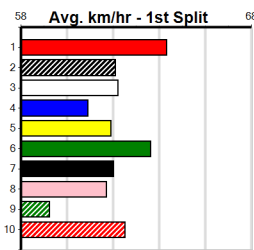

HANRAHAN PLUMBING

Distance: 425m, Race Type: Tier 3 - Grade 7, Total Prizemoney: $1,530
1st: $1,000, 2nd: $320, 3rd: $160, 4th: $50

Watchdog Tips: [ ] [ ] [ ] [ ] [ ] Bet: [ ]

Table with columns: Form Box, Wgt, Dist, Track, Date, Time, BON, Margin, 1st/2nd (Time), PIR, Checked, Comment, W/R, Split 1, S/P, Grade

MAX TANGO [7]
BE Dog Feb-22 Sire: FERNANDO BALE Dam: MAX DANCER
Owner(s): M McClelland
Trainer: Mark McClelland (Lovely Banks)
Winning Distances: < 300m (0) 300 - 399m (0) 400 - 499m (1) 500 - 599m (0) 600 - 699m (0) > 700m (0)
Winning Weights: 34.7(1)
Box History table and Prize Best Starts Trk/Dts APM summary.

CALM THE STORM [7]
WBK Bitch Oct-22 Sire: FERNANDO BALE Dam: SUB ROSA
Owner(s): KRAMERICA (SYN), G Farrugia, W Gallagher
Trainer: William Donlon (Burnbank)
Winning Distances: < 300m (0) 300 - 399m (0) 400 - 499m (1) 500 - 599m (0) 600 - 699m (0) > 700m (0)
Winning Weights: 24.6(1)
Box History table and Prize Best Starts Trk/Dts APM summary.

SHE'S IDEAL [7]
BEBD Bitch Sep-22 Sire: BERNARDO Dam: LORENZA
Owner(s): ALL INN (SYN), A Ghirxi, J Ghirxi, C Adamson, L Bustos
Trainer: Tess Galea (Brookfield)
ENG SAP 2024-05-13
Winning Distances: < 300m (0) 300 - 399m (1) 400 - 499m (0) 500 - 599m (0) 600 - 699m (0) > 700m (0)
Winning Weights: 27.8(1)
Box History table and Prize Best Starts Trk/Dts APM summary.

TORNADO JACK [7]
F Dog Dec-21 Sire: BUCKLE UP WES Dam: LANCOME LADY
Owner(s): T Boehmke
Trainer: Thomas Boehmke (Narewillcock)
Winning Distances: < 300m (0) 300 - 399m (0) 400 - 499m (1) 500 - 599m (0) 600 - 699m (0) > 700m (0)
Winning Weights: 28.5(1)
Box History table and Prize Best Starts Trk/Dts APM summary.

BRASTON MISS [7]
BK Bitch Jul-21 Sire: ASTON DEE BEE Dam: BROADWAY MISS
Owner(s): B Ruttley
Trainer: Jordan Formosa (Heathcote)
Winning Distances: < 300m (0) 300 - 399m (1) 400 - 499m (0) 500 - 599m (0) 600 - 699m (0) > 700m (0)
Winning Weights: 28.7(1)
Box History table and Prize Best Starts Trk/Dts APM summary.