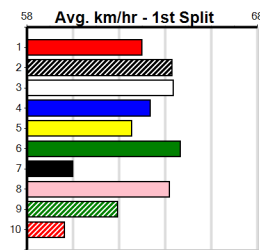

PETER BROWN CUSTOM HOMES

Distance: 500m, Race Type: Grade 5 T3, Total Prizemoney: $1,740
1st: $1,150, 2nd: $360, 3rd: $180, 4th: $50

Watchdog Tips:

Bet:

Table with columns: Form Box, Wgt, Dist, Track, Date, Time, BON, Margin, 1st/2nd (Time), PIR, Checked, Comment, WR, Split 1, S/P, Grade

BEN OLLIE [5]
BD Dog Feb-21 Sire: MAGICAL BALE Dam: ONE STEP AHEAD
Owner(s): V Giles
Trainer: Vivianne Giles (Bamawm)
Winning Distances: < 300m (0) 300 - 399m (1) 400 - 499m (4) 500 - 599m (0) 600 - 699m (0) > 700m (0)
Winning Weights: 33.9(1) 34.5(1) 34.6(1) 34.7(1) 34.8(1)
Race results table with columns: Rank, Box, Wgt, Dog, Dist, Track, Date, Time, BON, Margin, 1st/2nd (Time), PIR, Checked, Comment, WR, Split 1, S/P, Grade

Box History table for BEN OLLIE [5]
Bx 1st 2nd 3rd 4th 5th 6th 7th 8th
Prize Best Starts Trk/Dts APM

MCIVOR RUSTY [5]
F Dog Oct-19 Sire: FERNANDO BALE Dam: MCIVOR VERNA
Owner(s): B Priest
Trainer: Barry Priest (Junortoun)
Winning Distances: < 300m (0) 300 - 399m (0) 400 - 499m (3) 500 - 599m (8) 600 - 699m (0) > 700m (0)
Winning Weights: 31.5(1) 31.7(1) 32.0(1) 32.1(1) 32.6(3) 32.7(2) 33.1(1) 33.2(1)
Race results table with columns: Rank, Box, Wgt, Dog, Dist, Track, Date, Time, BON, Margin, 1st/2nd (Time), PIR, Checked, Comment, WR, Split 1, S/P, Grade

Box History table for MCIVOR RUSTY [5]
Bx 1st 2nd 3rd 4th 5th 6th 7th 8th
Prize Best Starts Trk/Dts APM

MOONLIGHT SID [5]
BK Dog Nov-21 Sire: SHIMA SHINE Dam: LULUMON
Owner(s): P Franklin
Trainer: Peter Franklin (Mortlake)
Winning Distances: < 300m (0) 300 - 399m (1) 400 - 499m (3) 500 - 599m (1) 600 - 699m (0) > 700m (0)
Winning Weights: 33.3(1) 34.3(1) 34.4(1) 34.5(1) 34.8(1)
Race results table with columns: Rank, Box, Wgt, Dog, Dist, Track, Date, Time, BON, Margin, 1st/2nd (Time), PIR, Checked, Comment, WR, Split 1, S/P, Grade

Box History table for MOONLIGHT SID [5]
Bx 1st 2nd 3rd 4th 5th 6th 7th 8th
Prize Best Starts Trk/Dts APM

NANNA'S BLUE BOY [5]
BE Dog Feb-21 Sire: PERFECT MARSHALL Dam: MIDDLE TRUCKER
Owner(s): K Newport
Trainer: Taylor Edwards (Broadford)
Winning Distances: < 300m (0) 300 - 399m (0) 400 - 499m (1) 500 - 599m (5) 600 - 699m (0) > 700m (0)
Winning Weights: 30.1(1) 30.4(1) 31.0(1) 31.4(1) 31.8(1) 31.9(1)
Race results table with columns: Rank, Box, Wgt, Dog, Dist, Track, Date, Time, BON, Margin, 1st/2nd (Time), PIR, Checked, Comment, WR, Split 1, S/P, Grade

Box History table for NANNA'S BLUE BOY [5]
Bx 1st 2nd 3rd 4th 5th 6th 7th 8th
Prize Best Starts Trk/Dts APM

CAB FARE HOME (NSW)[5]
BK Dog Jan-20 Sire: COLLISION Dam: FIERY CRASH
Owner(s): THE RAT PACK (SYN), B Bertschik, T Cerra, C Woodruff
Trainer: Cameron Taylor (Neilborough)
Winning Distances: < 300m (0) 300 - 399m (1) 400 - 499m (3) 500 - 599m (1) 600 - 699m (0) > 700m (0)
Winning Weights: 30.2(1) 30.3(1) 30.4(1) 30.6(1) 30.7(1)
Race results table with columns: Rank, Box, Wgt, Dog, Dist, Track, Date, Time, BON, Margin, 1st/2nd (Time), PIR, Checked, Comment, WR, Split 1, S/P, Grade

Box History table for CAB FARE HOME (NSW)[5]
Bx 1st 2nd 3rd 4th 5th 6th 7th 8th
Prize Best Starts Trk/Dts APM