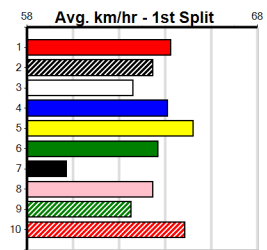

MANNINGS GREYHOUND COMPLEX

Distance: 425m, Race Type: Tier 3 - Grade 6, Total Prizemoney: $1,530
1st: $1,000, 2nd: $320, 3rd: $160, 4th: $50

Watchdog Tips: [ ] [ ] [ ] [ ] Bet: [ ]

Form Box Wgt Dist Track Date Time BON Margin 1st/2nd (Time) PIR Checked Comment W/R Split 1 S/P Grade

SPIT THE CHIPS [6]
BK Dog Nov-21 Sire: WEST ON AUGIE Dam: DYNA ELISE
Owner(s): FOTHERGILL RACING (SYN), B Fothergill, J Fothergill, S Fothergill, J Fothergill
Trainer: Brian Fothergill (Marionvale)
Winning Distances: < 300m (0) 300 - 399m (0) 400 - 499m (1) 500 - 599m (0) 600 - 699m (0) > 700m (0)
Winning Weights: 33.1(1) 34.0(1)
2nd (6) 32.9 450 SHP R4 05-Mar-24 25.61 25.29 4.75L KRAKEN DEMON (25.29) M/322 . . . 6.72 $5.90 X67
8th (4) 33.1 450 SHP R6 14-Mar-24 25.98 25.16 12.00 SHINY INK (25.16) S/877 . . . 6.94 $15.80 X67
5th (5) 32.8 500 BEN R5 20-Mar-24 28.86 28.31 8.00L BUSTLING BULL (28.31) M/655 . . . 6.78 $7.00 X67
8th (6) 32.8 500 BEN R3 26-Mar-24 28.95 28.24 11.00 CORNHILL PRINCE (28.24) M/877 . . . VO 6.90 $13.80 X67
4th (5) 33.3 390 SHP R10 18-Apr-24 22.48 22.09 3.25L MARIETTA ICON (22.25) M/44 . . . 8.64 $12.80 T3-7
2nd (5) 33.2 450 SHP R4 25-Apr-24 25.71 25.30 0.25L KRIS BAR PADDY (25.69) M/222 . . . 6.67 $3.30 X67
3rd (5) 32.9 425 BEN R9 03-May-24 24.70 23.69 3.75L PEGLEG PETE (24.46) M/532 . . . 6.66 $22.40 7
1st (1) 33.1 425 BEN R3 08-May-24 24.42 23.97 0.10L YOLONDA (24.43) M/331 . . . SW 6.70 $3.30 T3-7
Last 3 wins NOT included above
1st (3) 34.0 450 SHP R3 18-Jan-24 26.14 25.71 0.50L TWILIGHT HUGO (26.17) M/521 . . . 6.90 $4.70 T3-M
Prize Best $3490.00
Starts 24.42(1)-8/5/24
Trk/Dts 14-2-3-2
APM 2-1-0-1 2694

SANDY CABANG [6]
F Bitch Mar-22 Sire: BEAST UNLEASHED Dam: STARS AND LIGHTS
Owner(s): G Berry
Trainer: Greg Berry (Toolleen)
Winning Distances: < 300m (0) 300 - 399m (2) 400 - 499m (0) 500 - 599m (0) 600 - 699m (0) > 700m (0)
Winning Weights: 27.1(2)
1st (4) 27.1 390 SHP R1 29-Jan-24 22.44 22.03 7.00L HELLO COOPER (22.91) M/11 . . . 8.44 $4.10 MH
8th (8) 26.6 390 SHP R2 05-Feb-24 23.28 21.91 15.00 BOURKE (22.24) M/78 . . . 8.84 $7.40 MF
7th (6) 26.8 425 BEN R11 08-Feb-24 24.68 23.61 8.00L ASTON PACE (24.15) S/756 . . . 6.76 $10.10 X67
1st (4) 27.1 390 SHP R9 15-Feb-24 22.42 22.34 1.75L BROADWAY ICON (22.53) M/21 . . . 8.62 $3.10 7
7th (4) 27.1 390 SHP R4 04-Mar-24 23.62 22.09 17.00 MAKE IT THUNDER (22.44) M/77 . . . 8.94 $28.70 X67
5th (2) 27.5 390 SHP R9 14-Mar-24 22.83 22.13 10.00 FASCINATE BLAZE (22.13) M/77 . . . 9.01 $3.20 6G
4th (4) 27.4 400 GEL R6 25-Mar-24 22.92 22.68 3.5L FERGUS BALE (22.68) Q/44 . . . 8.73 $6.60 X67
Last 3 wins NOT included above
Prize Best $2755.00
Starts NBT
Trk/Dts 7-2-0-0
APM 1-0-0-0 1668