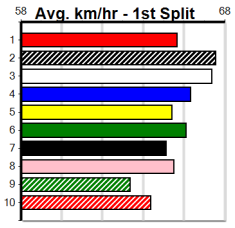

PAUA OF BUDDY AT STUD

Distance: 450m, Race Type: Mixed 4/5, Total Prizemoney: $3,360
1st: $2,250, 2nd: $690, 3rd: $345, 4th: $75

7
8:59PM
(VIC time)

Watchdog Tips: **0 0 0 0** Bet: **0**