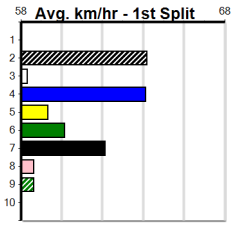

SWEET NETTY'S CATERING

Distance: 450m, Race Type: Maiden, Total Prizemoney: $2,535
1st: $1,680, 2nd: $520, 3rd: $260, 4th: $75

Watchdog Tips: 0 0 0 0 **Bet:** .