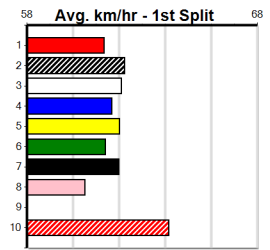

KHANS HOSPITALITY SERVICES

Distance: 400m, Race Type: Tier 3 - Maiden, Total Prizemoney: $1,530
1st: $1,000, 2nd: $320, 3rd: $160, 4th: $50

Watchdog Tips: [ ] [ ] [ ] [ ] Bet: [ ]

Table with columns: Form Box, Wgt, Dist, Track, Date, Time, BON, Margin, 1st/2nd (Time), PIR, Checked, Comment, W/R, Split 1, S/P, Grade

DENNIS KIPRUTO [M]
BK Dog Apr-21 Sire: ASTON KIMETTO Dam: POPOWSKI
Owner(s): AMSTEL (SYN), P Craig, L Jennings, N Tracy
Trainer: Leigh Jennings (Maffra)
Winning Distances: < 300m (0) 300 - 399m (0) 400 - 499m (0) 500 - 599m (0) 600 - 699m (0) > 700m (0)
Winning Weights: 2nd (2) 29.8 435 SLE R1 07-Nov-23 25.35 24.08 8.00L MCNULTY (24.80) M/455 5.41 $14.50 M
Box History: Bx 1st 2nd 3rd 4th 5th 6th 7th 8th
Prize Best Starts Trk/Dts APM

MY BLAZE [M]
BK Bitch Nov-20 Sire: MY REDEEMER Dam: SHIMA BLAZE
Owner(s): E Cortese
Trainer: Ebony Cortese (Devon Meadows)
Winning Distances: < 300m (0) 300 - 399m (0) 400 - 499m (0) 500 - 599m (0) 600 - 699m (0) > 700m (0)
Winning Weights: 5th (1) 26.6 400 WGL R2 16-Feb-23 23.74 22.12 14.00 NINA INFERNO (22.82) M/55 9.07 $2.90 T3-M
Box History: Bx 1st 2nd 3rd 4th 5th 6th 7th 8th
Prize Best Starts Trk/Dts APM

MARSHMALLOW [M]
BD Bitch Nov-21 Sire: BAROOGA BRETT Dam: BALKAN DOTTI
Owner(s): B Garrick
Trainer: Christine Cortese (Devon Meado)
Winning Distances: < 300m (0) 300 - 399m (0) 400 - 499m (0) 500 - 599m (0) 600 - 699m (0) > 700m (0)
Winning Weights: 6th (3) 22.4 400 WGL R2 15-Feb-24 23.46 22.72 6.00L MY GIRL FOXY (23.04) M/66 8.78 $15.80 T3-M
Box History: Bx 1st 2nd 3rd 4th 5th 6th 7th 8th
Prize Best Starts Trk/Dts APM

FREAKY FREDDIE [M]
BK Dog Mar-20 Sire: OAKS ROAD Dam: EMPRESS LU
Owner(s): K Houlahan
Trainer: Robert Johnson (Lang Lang)
Winning Distances: < 300m (0) 300 - 399m (0) 400 - 499m (0) 500 - 599m (0) 600 - 699m (0) > 700m (0)
Winning Weights: 6th (8) 29.2 400 WGL R3 22-Feb-24 23.48 22.69 3.00L AVERAGE JOE (23.27) S/54 8.73 $12.10 M
Box History: Bx 1st 2nd 3rd 4th 5th 6th 7th 8th
Prize Best Starts Trk/Dts APM

WINCKIE BALE (NSW)[M]
DKBD Bitch Apr-22 Sire: CHRISTO BALE Dam: DYNA ROMY
Owner(s): L Harris
Trainer: Luke Harris (Somerville)
Winning Distances: < 300m (0) 300 - 399m (0) 400 - 499m (0) 500 - 599m (0) 600 - 699m (0) > 700m (0)
Winning Weights: 6th (4) 29.6 400 GEL R2 19-Feb-24 23.22 22.55 9.00L TANNER BALE (22.61) M/76 8.77 $58.80 M
Box History: Bx 1st 2nd 3rd 4th 5th 6th 7th 8th
Prize Best Starts Trk/Dts APM

1

2

3

4

5