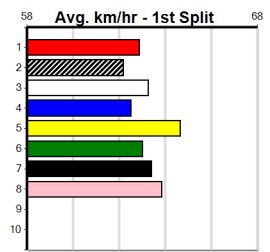

MC GRAFIX & SIGNS

Distance: 400m, Race Type: Grade 5 T3, Total Prizemoney: $1,530
1st: $1,000, 2nd: $320, 3rd: $160, 4th: $50

Watchdog Tips:

Bet:

Table with columns: Form Box, Wgt, Dist, Track, Date, Time, BON, Margin, 1st/2nd (Time), PIR, Checked, Comment, WR, Split 1, S/P, Grade

CONNOR MAN [5]
BK Dog Mar-19 Sire: FERNANDO BALE Dam: FAIR OF FACE
Owner(s): AMSTEL (SYN), P Craig, L Jennings, N Tracy
Trainer: Leigh Jennings (Maffra)
Winning Distances: < 300m (0) 300 - 399m (0) 400 - 499m (7) 500 - 599m (0) 600 - 699m (0) > 700m (0)
Winning Weights: 29.7(1) 30.0(1) 30.1(2) 30.5(1) 30.7(1) 30.8(1)
Box History table and Prize Best Starts table included.

GEOFF'S BOMBER [5]
BK Dog Jun-21 Sire: ASTON DUKE Dam: ROZEHILL BETH
Owner(s): G Green
Trainer: Geoffrey Green (Woodside)
Winning Distances: < 300m (0) 300 - 399m (5) 400 - 499m (2) 500 - 599m (0) 600 - 699m (0) > 700m (0)
Winning Weights: 32.4(2) 32.6(1) 32.7(1) 32.8(1) 32.9(1) 33.2(1)
Box History table and Prize Best Starts table included.

FREEMAN'S HOPE [5]
BK Bitch Nov-19 Sire: WALK HARD Dam: POPOWSKI
Owner(s): AMSTEL (SYN), P Craig, L Jennings, N Tracy
Trainer: Leigh Jennings (Maffra)
Winning Distances: < 300m (0) 300 - 399m (0) 400 - 499m (13) 500 - 599m (0) 600 - 699m (0) > 700m (0)
Winning Weights: 25.0(1) 25.1(2) 25.3(2) 25.5(1) 25.6(4) 25.8(1) 25.9(1) 26.1(1)
Box History table and Prize Best Starts table included.

ZAR ZAR BING [5]
WBK Bitch Jun-20 Sire: DJAYS OCTANE Dam: LEKTRA MISS
Owner(s): J Belsham
Trainer: Damien Belsham (Longwarry)
Winning Distances: < 300m (0) 300 - 399m (4) 400 - 499m (0) 500 - 599m (0) 600 - 699m (0) > 700m (0)
Winning Weights: 25.9(1) 26.5(2) 26.7(1)
Box History table and Prize Best Starts table included.

ZAMBORA'S GIRL [5]
BK Bitch Oct-20 Sire: ZAMBORA BROCKIE Dam: SEGOVIA
Owner(s): R Constantinou
Trainer: Steve Kaltis (Shady Creek)
Winning Distances: < 300m (0) 300 - 399m (3) 400 - 499m (0) 500 - 599m (0) 600 - 699m (0) > 700m (0)
Winning Weights: 26.6(1) 28.4(1) 29.0(1)
Box History table and Prize Best Starts table included.

1

2

3

4

5