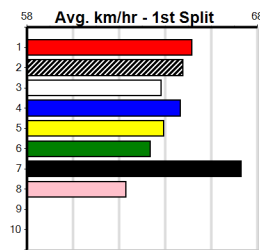

SENNACHIE AT STUD

Distance: 400m, Race Type: Grade 5 T3, Total Prizemoney: $1,530
1st: $1,000, 2nd: $320, 3rd: $160, 4th: $50

Watchdog Tips:

Bet:

Table with columns: Form Box, Wgt, Dist, Track, Date, Time, BON, Margin, 1st/2nd (Time), PIR, Checked, Comment, W/R, Split 1, S/P, Grade

MIKE'S TIGER [5]
BK Dog Jun-21 Sire: FERNANDO BALE Dam: FEARLESS SWAN
Owner(s): Canine Neddys (SYN), C Gartung, B Blackshaw, B Walker
Trainer: Damian Meade (Hazelwood North)
Winning Distances: < 300m (0) 300 - 399m (6) 400 - 499m (3) 500 - 599m (0) 600 - 699m (0) > 700m (0)
Winning Weights: 29.1(2) 29.2(2) 29.3(1) 30.5(1) 31.0(1) 31.1(1) 31.2(1)
Box History table and Prize Best Starts table included.

PACIFIC ROCK [5]
BK Bitch Mar-20 Sire: FERNANDO BALE Dam: MADE FIRST
Owner(s): U Bickerton
Trainer: Uta Bickerton (Pearcedale)
Winning Distances: < 300m (0) 300 - 399m (7) 400 - 499m (4) 500 - 599m (0) 600 - 699m (0) > 700m (0)
Winning Weights: 24.0(1) 24.3(1) 24.6(2) 24.7(1) 24.9(1) 25.9(1) 26.0(1) 26.2(2) 26.4(1)
Box History table and Prize Best Starts table included.

JONATHAN'S DREAM [5]
BKW Dog Dec-21 Sire: MY REDEEMER Dam: AVA'S DREAM
Owner(s): A Gringhuis
Trainer: Arend Gringhuis (Ripplebrook)
Winning Distances: < 300m (0) 300 - 399m (3) 400 - 499m (1) 500 - 599m (0) 600 - 699m (0) > 700m (0)
Winning Weights: 33.1(1) 33.2(1) 33.6(1) 34.0(1)
Box History table and Prize Best Starts table included.

MR. LARSON [5]
WBK Dog Sep-20 Sire: SENNACHIE Dam: SLY SHIRAZ
Owner(s): T Condon
Trainer: Thomas Condon (Hampton Park)
Winning Distances: < 300m (0) 300 - 399m (1) 400 - 499m (6) 500 - 599m (0) 600 - 699m (0) > 700m (0)
Winning Weights: 28.3(1) 28.5(1) 28.6(1) 28.9(2) 29.0(2)
Box History table and Prize Best Starts table included.

PROJECTOR [5]
BK Dog Sep-20 Sire: BERNARDO Dam: SUNSET BELIEVER
Owner(s): R Bean
Trainer: Jessica Bean (Tinamba)
Winning Distances: < 300m (0) 300 - 399m (0) 400 - 499m (2) 500 - 599m (3) 600 - 699m (0) > 700m (0)
Winning Weights: 32.4(1) 32.8(1) 33.4(2) 34.1(1)
Box History table and Prize Best Starts table included.