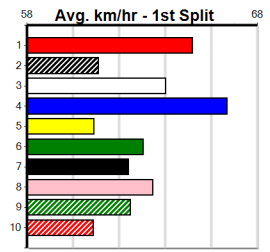

OAKS SUPER BOX FOR HIRE

Distance: 400m, Race Type: Tier 3 - Grade 7, Total Prizemoney: $1,530
1st: $1,000, 2nd: $320, 3rd: $160, 4th: $50

Watchdog Tips:

Bet:

Table with columns: Form Box, Wgt, Dist, Track, Date, Time, BON, Margin, 1st/2nd (Time), PIR, Checked, Comment, W/R, Split 1, S/P, Grade

BANDARI [7]
BD Dog Mar-22 Sire: FERNANDO BALE Dam: MOMBASA
Owner(s): P Fiske
Trainer: John Musselwhite (Lindenow)
Winning Distances: < 300m (0) 300 - 399m (1) 400 - 499m (0) 500 - 599m (0) 600 - 699m (0) > 700m (0)
Winning Weights: 29.8(1)
Box History table and Prize Best Starts table included.

GARY ON STILTS [7]
BD Dog Oct-21 Sire: HARD STYLE RICO Dam: BROOKE'S WINGS
Owner(s): T Cantwell
Trainer: Jess Grima (Lang Lang)
Winning Distances: < 300m (0) 300 - 399m (0) 400 - 499m (1) 500 - 599m (0) 600 - 699m (0) > 700m (0)
Winning Weights: 35.3(1)
Box History table and Prize Best Starts table included.

OUR GLAD [7]
BEF Bitch Nov-20 Sire: BARCIA BALE Dam: COURTING
Owner(s): J Gieschen
Trainer: Jennifer Gieschen (Valencia Cree)
Winning Distances: < 300m (0) 300 - 399m (0) 400 - 499m (1) 500 - 599m (0) 600 - 699m (0) > 700m (0)
Winning Weights: 26.9(1)
Box History table and Prize Best Starts table included.

INTER ROUGE [7]
BK Bitch Sep-21 Sire: AUSSIE INFRARED Dam: INTER SANTINA
Owner(s): TONY AND JOE (SYN), T Interligi, J Interligi
Trainer: Joe Interligi (Dandenong North)
Winning Distances: < 300m (0) 300 - 399m (1) 400 - 499m (0) 500 - 599m (0) 600 - 699m (0) > 700m (0)
Winning Weights: 27.2(1)
Box History table and Prize Best Starts table included.

BACKDROP (SA)[7]
BK Dog May-21 Sire: ZAMBORA BROCKIE Dam: EMERLEY EXPRESS
Owner(s): L Russell
Trainer: Kym Russell (Sale)
ENG TRA 2024-05-15
Winning Distances: < 300m (0) 300 - 399m (1) 400 - 499m (0) 500 - 599m (0) 600 - 699m (0) > 700m (0)
Winning Weights: 30.5(1)
Box History table and Prize Best Starts table included.