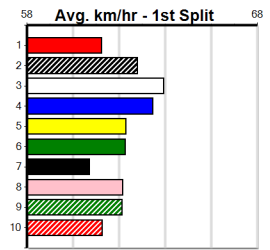

BARN BAR FUNCTION ROOM

Distance: 400m, Race Type: Tier 3 - Grade 6, Total Prizemoney: $1,530
1st: $1,000, 2nd: $320, 3rd: $160, 4th: $50

Watchdog Tips: [ ] [ ] [ ] [ ] [ ] Bet: [ ]

Form Box Wgt Dist Track Date Time BON Margin 1st/2nd (Time) PIR Checked Comment W/R Split 1 S/P Grade

RARE TARRA [6]
BK Bitch May-21 Sire: HARD STYLE RICO Dam: GRACE INTENTION
Owner(s): L Smith
Trainer: Luke Smith (Drouin)
Winning Distances: < 300m (0) 300 - 399m (1) 400 - 499m (1) 500 - 599m (0) 600 - 699m (0) > 700m (0)
Winning Weights: 30.2(1) 31.9(1)
1st (7) 31.9 395 TRA R3 12-Feb-24 23.10 22.15 1.75L BOMBER'S DEMON (23.22) M/333 . . . 3.95 $3.10 T3-7
7th (6) 31.6 450 TRA R7 21-Feb-24 25.86 24.88 10.00 MAIA (25.18) M/777 . . . 7.13 $67.70 X67
4th (1) 31.4 395 TRA R7 26-Feb-24 22.85 22.29 8.50L BIG TRUCKER (22.29) M/654 . . . 3.93 $9.80 6G
6th (5) 30.9 460 WGL R7 21-Mar-24 26.62 25.93 6.50L SAM'S MULLET (26.18) M/687 . . . V7 . . . 6.92 $33.80 6G
5th (3) 31.1 460 WGL R7 28-Mar-24 26.48 25.74 11.00 ASTON GOZO (25.74) M/676 . . . . . 6.75 $34.50 T3-6
5th (1) 30.8 500 TRA R7 01-Apr-24 28.85 28.27 8.50L HARRY THE HOOD (28.27) M/666 . . . . . 9.75 $23.80 T3-RW
4th (3) 31.3 595 SAP R3 21-Apr-24 35.36 34.02 5.50L NO WAY PUNK (34.99) Q/1123 . . . . . 9.41 $12.20 RW
6th (6) 31.0 450 TRA R7 06-May-24 25.78 24.96 6.50L CATCH THE OUTLAW (25.35) M/466 . . . . . 6.90 $62.50 T3-RW
Last 3 wins NOT included above
1st (1) 30.2 460 WGL R3 18-Jun-23 26.67 25.90 1.00L MINTER WIN (26.73) Q/543 . . . . . 6.68 $13.30 M
Prize Best $4220.00 NBT
Starts 36-2-0-5
Trk/Dts 3-0-0-2
APM 1402

GOT VIBES [6]
BK Bitch Apr-21 Sire: BERNARDO Dam: SUNSET SENORITA
Owner(s): R Bean
Trainer: Jessica Bean (Tinamba)
Winning Distances: < 300m (0) 300 - 399m (1) 400 - 499m (1) 500 - 599m (0) 600 - 699m (0) > 700m (0)
Winning Weights: 27.8(1) 28.4(1)
3rd (3) 27.9 350 TRA R1 25-Mar-24 20.51 19.90 1.00L TAKE THE EDGE (20.44) M/23 . . . . . 6.85 $5.10 M
1st (3) 28.4 400 WGL R1 28-Mar-24 23.27 22.84 1.00L INTER ROUGE (23.32) M/22 . . . . . 8.54 $2.20 T3-M
4th (5) 28.4 395 TRA R3 03-Apr-24 22.62 22.16 1.75L ROCK BALBOA (22.51) M/122 . . . . . V0 . . . 3.74 $39.70 X67H
1st (4) 27.8 395 TRA R3 12-Apr-24 22.58 22.16 0.025 TRUE TEMPER (22.58) Q/111 . . . . . 3.72 $29.90 X67F
2nd (3) 27.9 350 TRA R10 17-Apr-24 19.82 19.73 0.25L MINNIE ROCKS (19.80) M/22 . . . . . 6.69 $5.10 X67
2nd (1) 27.5 400 WGL R3 26-Apr-24 23.20 22.35 0.25L ARCANIA (23.19) M/34 . . . . . 8.55 $5.10 X67
7th (5) 27.5 395 TRA R3 01-May-24 22.53 21.88 1.75L HARLEY (22.42) M/222 . . . . . 3.77 $10.80 6G
6th (4) 27.9 435 SLE R9 08-May-24 25.09 24.32 11.00 NEED A PILOT (24.32) S/667 . . . . . 5.45 $15.10 6G
Last 3 wins NOT included above
Prize Best $6395.00 NBT
Starts 23.27(3)-28/3/24
Trk/Dts 13-2-3-1
APM 4400