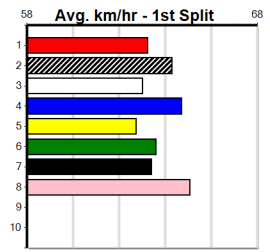

HARD STYLE RICO AT STUD

Distance: 400m, Race Type: Grade 5 T3, Total Prizemoney: $1,530
1st: $1,000, 2nd: $320, 3rd: $160, 4th: $50

Watchdog Tips: [ ] [ ] [ ] [ ] Bet: [ ]

UNDER HIS SPELL [5]
BK Dog Dec-19 Sire: MOREIRA Dam: REALLY MAGIC
Owner(s): I Dann
Trainer: Ian Dann (Whitelaw)
Winning Distances: < 300m (0) 300 - 399m (5) 400 - 499m (4) 500 - 599m (0) 600 - 699m (0) > 700m (0)
Winning Weights: 30.4(1) 30.9(1) 31.0(1) 31.4(1) 32.0(1) 32.4(1) 32.5(1) 32.6(1) 33.4(1)
Box History table and Prize Best Starts table included.

DESSERT GIRL [5]
RF Bitch Apr-20 Sire: ASTON KIMETTO Dam: BOLD DESERT
Owner(s): L Fulford
Trainer: Lindsay Fulford (Maffra)
Winning Distances: < 300m (0) 300 - 399m (5) 400 - 499m (3) 500 - 599m (0) 600 - 699m (0) > 700m (0)
Winning Weights: 28.0(1) 28.3(1) 28.5(1) 29.9(2) 30.0(1) 30.1(1) 30.6(1)
Box History table and Prize Best Starts table included.

ASTON BEAUFORT [5]
BK Dog Jan-21 Sire: FLYING PENSKE Dam: ASTON TARA
Owner(s): T Whitford
Trainer: Trevor Whitford (Willow Grove)
Winning Distances: < 300m (0) 300 - 399m (1) 400 - 499m (4) 500 - 599m (0) 600 - 699m (0) > 700m (0)
Winning Weights: 32.7(1) 33.2(1) 33.3(1) 33.5(1) 34.2(1)
Box History table and Prize Best Starts table included.

ABYSMAL [5]
BK Dog May-21 Sire: ASTON KIMETTO Dam: PIETRA ALLEN
Owner(s): G Edwards
Trainer: Gordon Edwards (Cranbourne We)
Winning Distances: < 300m (0) 300 - 399m (1) 400 - 499m (6) 500 - 599m (1) 600 - 699m (0) > 700m (0)
Winning Weights: 31.3(1) 31.7(1) 32.1(1) 32.2(1) 32.4(1) 33.2(1) 34.1(1) 34.2(1)
Box History table and Prize Best Starts table included.

BIG PISTOL [5]
BK Dog Apr-21 Sire: BANJO BOY Dam: PISTOL
Owner(s): A Carr
Trainer: Anne Carr (Devon Meadows)
Winning Distances: < 300m (0) 300 - 399m (6) 400 - 499m (2) 500 - 599m (0) 600 - 699m (0) > 700m (0)
Winning Weights: 31.8(1) 32.1(1) 32.4(2) 32.5(1) 33.0(1) 33.4(1) 33.7(1)
Box History table and Prize Best Starts table included.

1

2

3

4

5