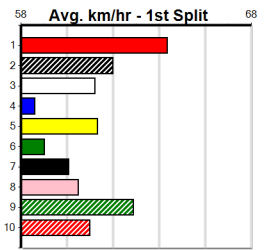

SPORTSBET NOBODY DOES IT EASIER

Distance: 460m, Race Type: Tier 3 - Maiden, Total Prizemoney: $1,530
1st: $1,000, 2nd: $320, 3rd: $160, 4th: $50

Watchdog Tips: [ ] [ ] [ ] [ ] Bet: [ ]

Form Box Wgt Dist Track Date Time BON Margin 1st/2nd (Time) PIR Checked Comment WR Split 1 S/P Grade

ROUGH GEM (NSW)[M]
BK Bitch Aug-21 Sire: HOOKED ON SCOTCH Dam: KOORINGA THELLY
Owner(s): F Bickerton
Trainer: Frederick Bickerton (Pearcedale)
Winning Distances: < 300m (0) 300 - 399m (0) 400 - 499m (0) 500 - 599m (0) 600 - 699m (0) > 700m (0)
Winning Weights:
7th (5) 25.9 515 SAN R1 08-Feb-24 30.53 29.19 11.00 DISHY DI (29.78) Q/6667 . . . . 5.28 $59.80 MF
3rd (5) 25.7 525 MEP R1 14-Feb-24 30.84 30.06 4.00L I'M HONEY (30.57) Q/2333 . . . . 5.32 $6.60 M
4th (6) 26.0 595 SAP R4 18-Feb-24 35.14 34.31 7.50L UNREAL SPEED (34.62) M/1344 . . . . 9.40 $21.30 RW
5th (1) 25.7 595 SAP R3 25-Feb-24 35.17 34.40 8.00L MCNULTY (34.63) Q/3455 . . . . 9.63 $17.70 RW
3rd (3) 25.6 525 MEP R2 28-Feb-24 31.07 30.05 10.00 TRESPASSING (30.40) Q/2455 . . . . 5.22 $23.80 M
2nd (2) 25.9 595 SAP R3 17-Mar-24 35.07 34.53 4.25L ZIPPING GRANDE (34.78) M/2222 . . . W 9.32 $4.60 RW
4th (4) 26.2 595 SAP R5 24-Mar-24 35.37 34.31 5.50L REV OLIVE (35.01) Q/3444 . . . . 9.65 $21.50 RW
5th (7) 26.2 595 SAP R2 31-Mar-24 35.45 34.59 7.50L JEREMY SPOKE (34.95) M/2455 . . . . 9.43 $13.20 RW
Last 3 wins NOT included above
Box History
Bx 1st 2nd 3rd 4th 5th 6th 7th 8th
1 2 1 1 1
2 1
3 1 1 1
4 2
5 1 2 1
6 1
7 2 1 1
8 1
Prize Best $3825.00
Starts FSH
Trk/Dts 20-0-4-4
APM 0-0-0-0 1801

I'M A TREASURE (NSW)[M]
BK Bitch Oct-21 Sire: MEPUNGA BLAZER Dam: IRMA ADELINE
Owner(s): C Treasure
Trainer: Arend Gringhuis (Ripplebrook)
Winning Distances: < 300m (0) 300 - 399m (0) 400 - 499m (0) 500 - 599m (0) 600 - 699m (0) > 700m (0)
Winning Weights:
6th (3) 27.9 400 WGL R2 23-Apr-24 23.33 22.71 8.00L SMOKIN' PADDY (22.80) S/56 . . . . 8.72 $23.40 M
6th (6) 28.4 400 WGL R2 30-Apr-24 23.49 22.27 8.50L HOW HIGH CONGA (22.90) M/55 . . . . 8.91 $46.70 M
3rd (6) 28.5 460 WGL R3 09-May-24 26.96 26.35 3.5L PRIMO TONIC (26.72) S/211 . . . . 6.73 $20.90 M
Last 3 wins NOT included above
Box History
Bx 1st 2nd 3rd 4th 5th 6th 7th 8th
1
2
3 1
4
5
6 1 1
7
8
Prize Best $160.00
Starts NBT
Trk/Dts 3-0-0-1
APM 1-0-0-1 160

JOY RIDE [M]
BE Dog Jul-22 Sire: EQUALIZER Dam: PODIUM
Owner(s): SEE THE DREAM (SYN), S Buccilli, B Buccilli
Trainer: Kate Gorman (Tanjil South)
Winning Distances: < 300m (0) 300 - 399m (0) 400 - 499m (0) 500 - 599m (0) 600 - 699m (0) > 700m (0)
Winning Weights:
3rd (3) 31.7 400 WGL R1 26-Apr-24 23.33 22.35 2.75L HIGHLAND WARRIOR (23.15) M/55 . . . . 8.72 $19.80 M
4th (7) 31.8 450 TRA R2 03-May-24 25.73 24.78 8.50L DR. YELLOWSTONE (25.15) M/664 . . . . 6.92 $4.80 M
6th (1) 32.2 435 SLE R1 12-May-24 25.20 24.08 9.50L RIBERO (24.56) S/556 . . . . 5.48 $16.60 M
Last 3 wins NOT included above
Box History
Bx 1st 2nd 3rd 4th 5th 6th 7th 8th
1
2 1
3 1
4
5
6
7 1
8
Prize Best $335.00
Starts FSTD
Trk/Dts 3-0-0-1
APM 0-0-0-0 335