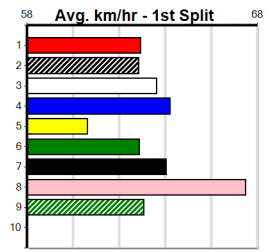

SHIMA SHINE AT STUD

Distance: 460m, Race Type: Grade 5 T3, Total Prizemoney: $1,530
1st: $1,000, 2nd: $320, 3rd: $160, 4th: $50

Watchdog Tips:

Bet:

Form Box Wgt Dist Track Date Time BON Margin 1st/2nd (Time) PIR Checked Comment W/R Split 1 S/P Grade

KID CARNAGE [5]
BD Dog Sep-21 Sire: ORSON ALLEN Dam: CELEBRITY
Owner(s): Eye Candy (SYN), C Wilk, K Gorman
Trainer: Kristin Tucker (Tanjil South)
Winning Distances: < 300m (0) 300 - 399m (0) 400 - 499m (3) 500 - 599m (0) 600 - 699m (0) > 700m (0)
Winning Weights: 31.7(1) 32.4(1) 32.8(1)
7th (1) 32.4 395 TRA R10 11-Mar-24 22.99 22.31 5.50L TASSIE TIME (22.63) M/755 . . . . 3.97 $11.70 6G
3rd (4) 32.6 450 TRA R5 20-Mar-24 26.62 26.45 2.50L HARRY THE HOOD (26.45) M/421 . . . . 7.06 $18.90 X67
1st (1) 32.4 435 SLE R11 27-Mar-24 24.97 24.59 1.25L FASCINATE DEBRA (25.05) M/211 . . . . 5.39 $9.20 X67
7th (7) 32.3 450 TRA R8 01-Apr-24 25.93 25.39 8.00L NOT BAD YOURSELF (25.39) M/555 . . . . 6.77 $23.60 T3-5
2nd (1) 32.1 395 TRA R7 08-Apr-24 22.64 22.05 1.00L GOTHAM MARQUESS (22.59) S/755 . . . . 3.96 $7.60 T3-5
3rd (4) 31.7 460 WGL R6 13-Apr-24 26.55 25.95 5.50L LITTLE VENICE (26.17) S/643 . . . . 6.79 $26.70 5
7th (2) 31.7 425 BEN R6 20-Apr-24 25.03 23.92 11.00 TEXICALI FLASH (24.28) S/777 . . . . V14 . 6.72 $22.20 5
5th (5) 31.6 395 TRA R11 10-May-24 22.61 21.62 5.50L SPEED MERCHANT (22.23) M/577 . . . . 3.83 $41.10 5
Last 3 wins NOT included above
1st (1) 32.8 400 WGL R2 12-Oct-23 23.17 22.82 4.25L MY ROMPER (23.47) M/21 . . . . 8.61 $5.00 M
1st (8) 31.7 400 WGL R9 26-Oct-23 23.32 22.83 1.25L AMBER HIGHLIGHTS (23.39) S/54 . . . . 8.70 $3.00 7

Box History table for KID CARNAGE [5] showing performance across various splits and distances.

KNICKED OFF [5]
BEF Dog Nov-20 Sire: BARCIA BALE Dam: ZIPPING ZOE
Owner(s): HEADS OR DALES (SYN), M Ebeyer, K Hanley, B Hunter, J Peeler, L Hunter, N Hunter
Trainer: Elaine Johannsen (Devon Meado)
Winning Distances: < 300m (0) 300 - 399m (2) 400 - 499m (6) 500 - 599m (0) 600 - 699m (0) > 700m (0)
Winning Weights: 32.2(3) 32.3(1) 32.5(1) 33.6(1) 34.0(1) 34.2(1)
1st (7) 34.0 460 GEL R6 18-Mar-24 26.02 26.01 1.25L OHANA PAW PATROL (26.10) Q/111 . . . . SW . 6.64 $5.10 5
5th (6) 33.9 435 SLE R3 24-Mar-24 25.41 24.39 5.50L CREW (25.04) M/645 . . . . 5.52 $6.50 5
3rd (8) 34.2 435 SLE R4 07-Apr-24 24.98 24.50 5.50L WHISKY NINJA (24.61) M/233 . . . . 5.34 $13.40 5
1st (5) 34.2 460 WGL R6 11-Apr-24 26.24 25.83 1.25L MISS MUMBY (26.32) M/321 . . . . 6.69 $5.70 T3-5
7th (3) 33.9 435 SLE R5 14-Apr-24 25.34 24.32 12.00 LINDENOW PATCH (24.50) M/588 . . . . SW . 5.47 $26.60 5
7th (4) 33.8 435 SLE R5 28-Apr-24 25.61 24.19 10.00 NOSE QUEEN (24.93) M/557 . . . . 5.52 $19.90 5
6th (1) 33.9 350 HVL R6 03-May-24 19.88 19.59 4.25L TWO WAY GLASS (19.59) M/5 . . . . 6.73 $17.10 T3-5
1st (3) 33.6 460 WGL R6 09-May-24 26.53 26.35 2.50L SHE HAS IT (26.70) M/111 . . . . 6.65 $6.80 5
Last 3 wins NOT included above
1st (8) 32.2 460 WGL R7 16-Mar-23 26.22 26.00 0.75L SUPERIOR TOM (26.26) M/111 . . . . 6.51 $4.10 T3-RW
1st (8) 32.3 460 WGL R6 13-Apr-23 26.31 26.00 1.25L LEAD THE WAY (26.39) M/111 . . . . 6.66 $2.70 5
1st (6) 32.5 460 WGL R8 18-May-23 26.22 26.22 2.00L CINTA'S GIFT (26.35) Q/111 . . . . VO . 6.60 $16.00 5