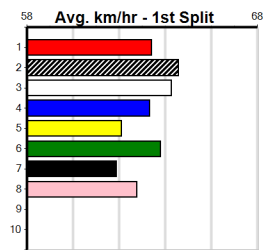

PAUA OF BUDDY AT STUD

Distance: 400m, Race Type: Grade 5 T3, Total Prizemoney: $1,530
1st: $1,000, 2nd: $320, 3rd: $160, 4th: $50

Watchdog Tips: [ ] [ ] [ ] [ ] Bet: [ ]

QUEEN KATHLEEN [5]
BK Bitch Apr-19 Sire: JESAULENKO Dam: IT'S HER FATE
Owner(s): M Height
Trainer: Matthew Height (Yarragon)
Winning Distances: < 300m (0) 300 - 399m (0) 400 - 499m (8) 500 - 599m (0) 600 - 699m (0) > 700m (0)
Winning Weights: 27.7(1) 28.0(1) 28.3(1) 28.5(1) 28.7(1) 28.8(1) 29.0(1) 29.2(1)
Box History table with 8 columns (Bx, 1st, 2nd, 3rd, 4th, 5th, 6th, 7th, 8th) and 8 rows.

LOCKED AND READY [5]
BK Dog Jun-19 Sire: FULLY LOADED Dam: PRINCESS GEMINI
Owner(s): J Carr
Trainer: John Carr (Devon Meadows)
Winning Distances: < 300m (0) 300 - 399m (15) 400 - 499m (6) 500 - 599m (0) 600 - 699m (0) > 700m (0)
Winning Weights: 29.7(1) 30.0(1) 30.2(1) 30.4(2) 30.5(1) 30.6(3) 30.7(1) 30.9(2) 31.0(2) 31.1(2) 31.2(1) 31.3(1) 31.6(1)
Box History table with 8 columns and 8 rows.

LEKTRA VERA [5]
BK Bitch Apr-21 Sire: MEPUNGA BLAZER Dam: LEKTRA VIKI
Owner(s): F Bickerton
Trainer: Frederick Bickerton (Pearcedale)
Winning Distances: < 300m (0) 300 - 399m (3) 400 - 499m (7) 500 - 599m (0) 600 - 699m (0) > 700m (0)
Winning Weights: 25.8(1) 26.0(1) 26.3(1) 26.5(3) 26.7(2) 26.8(1) 27.0(1)
Box History table with 8 columns and 8 rows.

SONS OF TOM [5]
BK Dog Jun-21 Sire: ASTON KIMETTO Dam: CHOCHLIK
Owner(s): APG Racing (SYN), A Gourlay, P Gourlay, C Currie
Trainer: Thomas Currie (Drouin)
Winning Distances: < 300m (0) 300 - 399m (3) 400 - 499m (1) 500 - 599m (0) 600 - 699m (0) > 700m (0)
Winning Weights: 36.0(2) 36.2(2)
Box History table with 8 columns and 8 rows.

SHE HAS IT [5]
BK Bitch Apr-20 Sire: AMERICAN MONSTER Dam: RAPID BELLE NOIR
Owner(s): R Cameron
Trainer: Ronald Cameron (Cranbourne)
Winning Distances: < 300m (0) 300 - 399m (1) 400 - 499m (4) 500 - 599m (0) 600 - 699m (0) > 700m (0)
Winning Weights: 29.2(1) 29.3(1) 29.5(1) 29.6(1) 30.0(1)
Box History table with 8 columns and 8 rows.