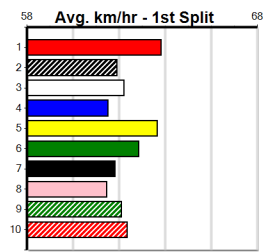

***** NO RESERVE *****

Sire: Dam: Trainer:

Owner(s):

Winning Distances: < 300m (0) 300 - 399m (0) 400 - 499m (0) 500 - 599m (0) 600 - 699m (0) > 700m (0)

Winning Weights:

Box History

VIATEK (1-2 WINS)

Distance: 460m, Race Type: Tier 3 - Restricted Win, Total Prizemoney: \$1,530
1st: \$1,000, 2nd: \$320, 3rd: \$160, 4th: \$50