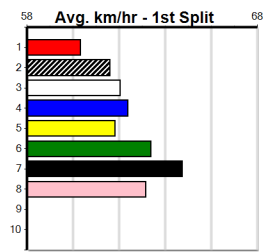

SPORTSBET MAKE IT A MULTI

Distance: 400m, Race Type: Grade 5 T3, Total Prizemoney: $1,530
1st: $1,000, 2nd: $320, 3rd: $160, 4th: $50

Watchdog Tips:

Bet:

Form Box	Wgt	Dist	Track	Date	Time	BON	Margin	1st/2nd (Time)	PIR	Checked	Comment	WR	Split 1	S/P	Grade

WHY NOT LILAH [5]

BK Bitch **Mar-18** Sire: **DUNDEE OSPREY** Dam: **WHY NOT JOJO** Trainer: **Leigh Carter (Devon Meadows)**

Owner(s): G Carter
Winning Distances: < 300m (0) 300 - 399m (3) 400 - 499m (10) 500 - 599m (7) 600 - 699m (0) > 700m (0)

Winning Weights: 27.2(1) 27.3(2) 27.8(1) 27.9(2) 28.0(1) 28.1(1) 28.3(2) 28.4(3) 28.6(2) 28.7(1) 28.8(2) 29.0(1) 29.6(1)

Box	1st	2nd	3rd	4th	5th	6th	7th	8th
1	3	1	4	5	3	4	1	
2	1	1	3	7	3	7	1	2
3	2	1	3	4	7	3	9	1
4	1	2	3	3	2	7	3	1
5	5	8	3	6	3	4	4	2
6	2	3	5	6	7	7		
7	3	1	4	6	1	8	3	1
8	3	2	2	5	3	6	4	1

Prize Best Starts Trk/Dts APM: $34557.43, 23.10(5)-16/11/23, 216-20-15-22, 16-1-3-3, 2415

1

WHY NOT EMILY [5]

BK Bitch **Sep-20** Sire: **BERNARDO** Dam: **WHY NOT GINGER** Trainer: **Gregory Carter (Devon Meadows)**

Owner(s): G Carter
Winning Distances: < 300m (0) 300 - 399m (2) 400 - 499m (2) 500 - 599m (0) 600 - 699m (0) > 700m (0)

Winning Weights: 26.9(1) 27.2(1) 27.4(2)

Box	1st	2nd	3rd	4th	5th	6th	7th	8th
1	1	2	2	1		1	2	2
2	3	2	2	1		1	2	1
3	1	1	1	2	2			2
4	1	2	1	1	3	1		1
5			1	4	4	2	2	1
6			1	4	1	2	1	
7	1		4	3	2			3
8			3	4			1	2

Prize Best Starts Trk/Dts APM: $11635.00, 22.98(1)-7/12/23, 87-4-8-15, 30-2-3-4, 2349

2

LUCRETIA ANN [5]

RBD Bitch **Dec-19** Sire: **KINLOCH BRAE** Dam: **VAN ANN** Trainer: **Frederick Bickerton (Pearcedale)**

Owner(s): F Bickerton
Winning Distances: < 300m (0) 300 - 399m (1) 400 - 499m (3) 500 - 599m (0) 600 - 699m (0) > 700m (0)

Winning Weights: 27.4(1) 28.4(1) 28.8(2)

Box	1st	2nd	3rd	4th	5th	6th	7th	8th
1	1	1	1	2	1			1
2	1	2	1	1	1	1	2	1
3	2	2	1	4	2			2
4	1	1	1	1	5			2
5	1	1	1	2	4			1
6	1	2	2	2	1	1	1	
7		2	1	2				1
8	1			2	1	1		

Prize Best Starts Trk/Dts APM: $9180.00, 22.84(6)-19/1/23, 72-4-11-6, 19-2-6-0, 397

3

CHI FOOSE [5]

BEF Bitch **Jul-20** Sire: **AUSSIE INFRARED** Dam: **SAW BLAZE** Trainer: **Stavros Kipirtidis (Cranbourne So)**

Owner(s): S Kipirtidis
Winning Distances: < 300m (0) 300 - 399m (1) 400 - 499m (5) 500 - 599m (0) 600 - 699m (0) > 700m (0)

Winning Weights: 26.8(1) 27.1(1) 27.3(1) 27.4(1) 28.0(2)

Box	1st	2nd	3rd	4th	5th	6th	7th	8th
1	1	1	1	2	1			1
2	1	1	1	1	1	2	1	
3			1	1	1			1
4	3				3	1	3	2
5								1
6						1	2	
7					1			1
8	1			1	2	2	2	

Prize Best Starts Trk/Dts APM: $6820.00, 22.99(4)-19/1/23, 43-6-1-2, 25-4-1-2, 1048

4

BRAEMAR AUDREY [5]

BEF Bitch **Nov-20** Sire: **WHISKEY RIOT** Dam: **LAKEVIEW GRACE** Trainer: **Yvonne Cassidy (Valencia Creek)**

Owner(s): Y Cassidy
Winning Distances: < 300m (0) 300 - 399m (3) 400 - 499m (2) 500 - 599m (0) 600 - 699m (0) > 700m (0)

Winning Weights: 28.8(1) 29.2(1) 29.4(2) 29.5(1)

Box	1st	2nd	3rd	4th	5th	6th	7th	8th
1	1	1	1	1				2
2		1						1
3			1	2		1		3
4	1		1			2	1	
5	2			1	1			
6		1		1	1	1	1	
7	1		2		1	6		
8	1	1	1	1	1	2	2	

Prize Best Starts Trk/Dts APM: $7275.00, NBT, 45-5-3-5, 2-0-0-0, 1828

5