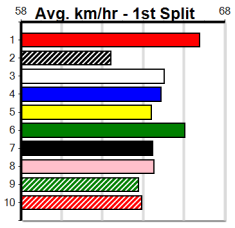

ENG BEN 2024-05-17

MONDAY NIGHT RACING AT SANDOWN

Distance: 515m, Race Type: Grade 5, Total Prizemoney: \$8,785
1st: \$5,900, 2nd: \$1,820, 3rd: \$915, 4th: \$150

11

9:34PM

(VIC time)

ASTON FIGARO (3) led for a long way in his two placings here of late and he will prove hard to reel in. VARSITY BALE (2) is a powerful type and he just needs a little room early on. TANNER BALE (1) can settle on the speed.