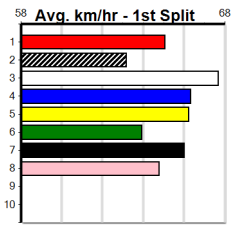

ALDERBROOK PLUMBING

Distance: 595m, Race Type: Grade 5, Total Prizemoney: $10,095
1st: $6,800, 2nd: $2,095, 3rd: $1,050, 4th: $150

1

5:57PM
(VIC time)

KISAUNI (1) was smartly placed here two runs back and he is drawn to make every post a winner.
SPIRIT WORLD (7) caught the eye at Sale last time and she just needs a little luck in running.
CUTHBERT BINNS (6) can run a cheeky race

Watchdog Tips: **1** **7** **6** **5** **Bet:** **Win 1**