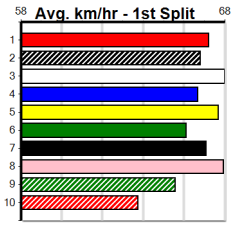

SPORTSBET HARRISON DAWSON FINAL

Distance: 515m, Race Type: S/E Group 1, Total Prizemoney: \$152,500
1st: \$100,000, 2nd: \$30,000, 3rd: \$15,000, 4th: \$7,500

8

8:31PM

(VIC time)

LAUNCH CODE (4) is the most reliable beginner in the race and he can break up the field through the bend. SMOOTH PLANE (8) is extremely versatile and he should bet a nice cart across early on. AFIRE(1) has gone to another level in recent times.