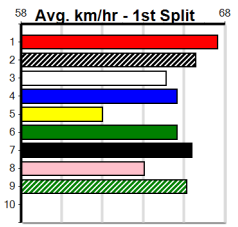

SPORTSBET SANDOWN CUP HT3

Distance: 715m, Race Type: S/E Heat, Total Prizemoney: \$15,250
1st: \$10,000, 2nd: \$3,000, 3rd: \$1,500, 4th: \$750

5

7:28PM

(VIC time)

DRILL SERGEANT (1) has gone to another level over the staying journey in recent times and he is drawn to lead throughout. CONTAINER (3) has been crying out for this trip and he can find the rail early. FAST MINARDI (2) is a star Tasmanian speedster