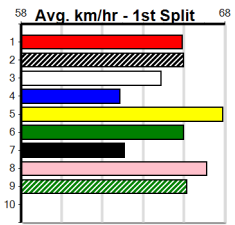

SPORTSBET SANDOWN CUP HT4

Distance: 715m, Race Type: S/E Heat, Total Prizemoney: $15,250
1st: $10,000, 2nd: $3,000, 3rd: $1,500, 4th: $750

6

7:49PM

(VIC time)

CANYA AMY (2) has turned in some wonderful performances since stepping up to 700m and she is drawn to get the breaks. LENA JINX (7) is a star SA stayer and she just needs to step on terms. MEPUNGA LOAF (3) is improving all the time.

Watchdog Tips:

2

7

3

5

Bet:

Win 2