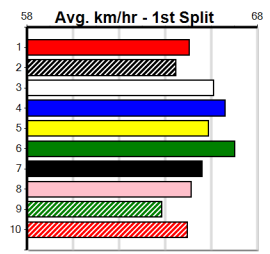

PHOTO MAN NOW AT STUD

Distance: 515m, Race Type: Grade 5, Total Prizemoney: $8,785
1st: $5,900, 2nd: $1,820, 3rd: $915, 4th: $150

DUNDEE REBEL (8) loves this circuit and he should appreciate the slight drop in class. URIAH BALE (7) had little luck here last time and she is expected to make amends. DEPARTED (6) is all class and has early speed.

Watchdog Tips: 8 7 6 5 Bet: Box Trifecta 5,6,7,8 ($10 for 41.67%)

Race card for Black Sail [5]. Includes details on sire (SUPERIOR PANAMA), dam (TRIXTA ROX), owner (N Mcdonald), and a box history table. A large red '1' is on the left margin.

Race card for Riviera Bale (NSW)[5]. Includes details on sire (ORSON ALLEN), dam (HAE ALLEN), owner (B Wheeler), and a box history table. A large red '2' is on the left margin.

Race card for Rixi Bale (NSW)[5]. Includes details on sire (ORSON ALLEN), dam (DYNA ADRIA), owner (B Wheeler), and a box history table. A large red '3' is on the left margin.

Race card for Hasko Bale (NSW)[5]. Includes details on sire (BARCIA BALE), dam (DYNA PATTY), owner (B Wheeler), and a box history table. A large red '4' is on the left margin.

Race card for Minter Frost [5]. Includes details on sire (ZAMBORA BROCKIE), dam (FANCY MINTER), owner (K Mills), and a box history table. A large red '5' is on the left margin.