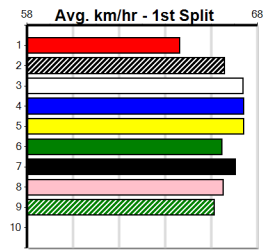

SPORTSBET SANDOWN CUP HT1

Distance: 715m, Race Type: S/E Heat, Total Prizemoney: $15,250
1st: $10,000, 2nd: $3,000, 3rd: $1,500, 4th: $750

UNREAL SPEED (5) is a genuine staying star on the rise and he was brilliant when scoring here two runs back in 41.79. RITZA PIPER (3) is a G1 winner and she has been impressive in her two runs since resuming. PASS MARK (3) continues to impress

Watchdog Tips: 5 4 3 8 Bet: Win 5

EXCAVATOR TICKET [4] Honest type but may find this harder, place claims $12.00
BK Dog Apr-21 Sire: HOOKED ON SCOTCH Dam: TINDERELLA
Owner(s): L Fulford
Winning Distances: < 300m (0) 300 - 399m (0) 400 - 499m (3) 500 - 599m (2) 600 - 699m (0) > 700m (1)
Winning Weights: 32.4(1) 33.1(1) 33.2(1) 33.4(1) 33.5(2)
2nd (2) 34.2 510 SLE R7 24-Mar-24 29.23 28.72 5.50L SPARKLING ROSE (28.88) S/755 . . . . 9.63 $7.00 5
3rd (2) 34.4 640 SLE R4 31-Mar-24 37.13 36.82 4.50L BLACK SILENCER (36.82) M/4333 . . . . 6.32 $18.40 S
2nd (4) 33.9 640 SLE R9 14-Apr-24 37.04 36.76 4.25L SEPHORA BALE (36.76) M/4433 . . SW . . 6.29 $6.30 X45
4th (5) 33.7 640 SLE R10 21-Apr-24 37.06 37.01 1.00L STELLA GIRL (37.01) M/4555 . . . . 6.28 $6.60 X45
6th (3) 34.2 680 WGL R8 26-Apr-24 39.73 38.90 12.00L SUNNYSIDE JO (38.90) M/556 . . . . 18.62 $53.30 S
2nd (1) 34.1 715 SAN R5 02-May-24 42.39 41.79 6.50L MEPUNGA LOAF (41.97) S/5222 . . . . 6.36 $6.40 5
1st (6) 33.5 715 SAN R10 09-May-24 42.38 42.38 1.25L EXPLODED (42.46) M/8662 . . SW . . 6.41 $78.40 X45
2nd (6) 33.6 640 SLE R5 12-May-24 37.10 36.94 2.50L DEWANA FERNANDO (36.94) M/7555 . . . . 6.46 $6.70 5
Last 3 wins NOT included above
1st (2) 33.5 500 TRA R5 01-Mar-23 28.04 28.04 1.75L DR. SPOKES (28.16) M/111 . . SW . . 9.23 $1.80 X67
1st (7) 33.2 460 WGL R8 16-Mar-23 26.00 26.00 3.00L NO RETURN (26.20) M/322 . . . . 6.56 $2.30 T3-5
1st (4) 33.1 450 TRA R8 20-Mar-23 25.01 25.01 2.25L CAWBOURNE GROUP M/332 . . . . 6.71 $1.40 T3-5
Box History
Bx 1st 2nd 3rd 4th 5th 6th 7th 8th
1 1 1 2
2 2 3 1 2 2
3 2 1 1 5 2
4 1 5 2 2
5 1 1 2 3
6 1 1 1 1 1 2
7 2 1 3 1 2 1
8 2 1 1
Prize Best $36833.21
Starts 42.38(5)-11/2/24
Trk/Dts 62-6-13-10
APM 3-1-1-0 17359
Trainer: Corey Fulford (Maffra)