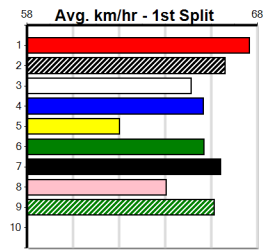

SPORTSBET SANDOWN CUP HT3

Distance: 715m, Race Type: S/E Heat, Total Prizemoney: $15,250
1st: $10,000, 2nd: $3,000, 3rd: $1,500, 4th: $750

DRILL SERGEANT (1) has gone to another level over the staying journey in recent times and he is drawn to lead throughout. CONTAINER (3) has been crying out for this trip and he can find the rail early. FAST MINARDI (2) is a star Tasmanian speedster

Watchdog Tips: 1 3 2 8 Bet: Win 1

Form Box Wgt Dist Track Date Time BON Margin 1st/2nd (Time) PIR Checked Comment W/R Split 1 S/P Grade

DRILL SERGEANT [5] Biks All star stayer, drawn to lead, hard to reel in $2.80
Owner(s): N Young
Winning Distances: < 300m (0) 300 - 399m (0) 400 - 499m (2) 500 - 599m (4) 600 - 699m (7) > 700m (1)
Winning Weights: 29.6(1) 30.2(2) 30.4(1) 30.5(3) 30.6(4) 30.9(1) 31.2(1) 31.5(1)

Box History
Bx 1st 2nd 3rd 4th 5th 6th 7th 8th
1 2 1 1 1 1 1 1
2 1 4 1 1 1 1 1
3 2 3 1 1 1 1 1
4 2 3 1 1 1 1 1
5 2 1 1 1 1 1 1
6 3 1 1 1 1 1 1
7 1 3 1 2 1 1 1
8 2 1 1 1 2 1 1
Prize Best $276937.50
Starts FSTD
Trk/Dts 48-14-14-6
APM 0-0-0-0 128700

FAST MINARDI (TAS)[5] Gun Tasmanian, prominent throughout, threat $2.80
Owner(s): R Freeman
Winning Distances: < 300m (0) 300 - 399m (0) 400 - 499m (7) 500 - 599m (23) 600 - 699m (4) > 700m (3)
Winning Weights: 30.4(1) 30.9(6) 31.0(6) 31.1(1) 31.2(4) 31.3(4) 31.4(3) 31.5(4) 31.6(4) 31.7(2) 31.8(1) 32.0(1)

Box History
Bx 1st 2nd 3rd 4th 5th 6th 7th 8th
1 5 2 1 1 1 1 1
2 6 2 1 1 1 1 1
3 4 1 1 1 1 1 1
4 5 5 1 1 1 1 1
5 2 3 1 1 2 1 1
6 3 1 2 1 1 1 1
7 6 2 1 1 1 1 1
8 6 1 1 1 1 1 1
Prize Best $292935.00
Starts FSTD
Trk/Dts 61-37-15-3
APM 0-0-0-0 100680

CONTAINER [5] Looking for this journey, gets a nice sit, danger $9.00
Owner(s): G Lanigan
Winning Distances: < 300m (0) 300 - 399m (0) 400 - 499m (3) 500 - 599m (3) 600 - 699m (1) > 700m (0)
Winning Weights: 28.9(1) 29.3(2) 29.6(1) 30.0(1) 30.3(2)

Box History
Bx 1st 2nd 3rd 4th 5th 6th 7th 8th
1 1 1 2 1 1 1 1
2 2 1 1 1 1 1 1
3 1 1 1 1 1 1 1
4 1 1 1 1 1 1 1
5 1 1 1 1 1 1 1
6 1 1 1 1 1 1 1
7 1 1 1 1 1 1 1
8 1 1 1 1 1 1 1
Prize Best $32070.00
Starts FSTD
Trk/Dts 23-7-3-3
APM 0-0-0-0 24891

MAXIMUM LYN [5] Likely to find this class beyond her, next time $12.00
Owner(s): J Cooper
Winning Distances: < 300m (0) 300 - 399m (1) 400 - 499m (2) 500 - 599m (1) 600 - 699m (2) > 700m (0)
Winning Weights: 27.1(1) 27.2(1) 27.6(1) 27.7(1) 27.9(1) 28.0(1)

Box History
Bx 1st 2nd 3rd 4th 5th 6th 7th 8th
1 3 3 2 1 1 1 1
2 1 1 1 3 1 1 1
3 1 1 1 3 1 1 1
4 2 1 1 3 1 1 1
5 2 1 3 1 1 1 1
6 1 1 1 1 1 1 1
7 1 2 1 1 1 1 1
8 2 2 1 1 1 1 1
Prize Best $30416.88
Starts NBT
Trk/Dts 40-6-7-8
APM 2-0-1-0 17639

WEEONA STAR [7] Steep rise in class and distance, prefer to watch $26.00
Owner(s): S Whyte
Winning Distances: < 300m (0) 300 - 399m (0) 400 - 499m (1) 500 - 599m (0) 600 - 699m (0) > 700m (0)
Winning Weights: 32.0(1)

Box History
Bx 1st 2nd 3rd 4th 5th 6th 7th 8th
1 1 1 1 1 1 1 1
2 1 1 1 1 1 1 1
3 1 1 1 1 1 1 1
4 1 2 1 1 1 1 1
5 2 1 1 1 1 1 1
6 1 1 1 1 1 1 1
7 1 1 1 1 1 1 1
8 1 1 1 1 1 1 1
Prize Best $6892.14
Starts FSTD
Trk/Dts 12-1-4-5
APM 0-0-0-0 6319