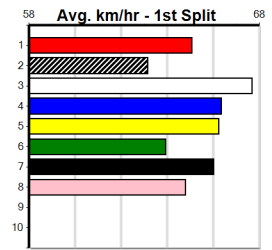

ALDERBROOK PLUMBING

Distance: 595m, Race Type: Grade 5, Total Prizemoney: $10,095
1st: $6,800, 2nd: $2,095, 3rd: $1,050, 4th: $150

KISAUNI (1) was smartly placed here two runs back and he is drawn to make every post a winner.
SPIRIT WORLD (7) caught the eye at Sale last time and she just needs a little luck in running.
CUTHBERT BINNS (6) can run a cheeky race

Watchdog Tips: 1 7 6 5 **Bet:** Win 1

Form Box	Wgt	Dist	Track	Date	Time	BON	Margin	1st/2nd (Time)	PIR	Checked	Comment	WR	Split 1	S/P	Grade	
1	KISAUNI [5] $2.40															
	Drawn to lead, class edge, hard to reel in															
	Trainer: Gary Joske (Yinnar)															
	Owner(s): Worldly (SYN), W Macpherson, P Campbell															
	Sire: FERNANDO BALE Dam: MOMBASA															
	Winning Distances: < 300m (0) 300 - 399m (1) 400 - 499m (3) 500 - 599m (6) 600 - 699m (0) > 700m (0)															
	Winning Weights: 29.3(2) 29.4(1) 29.5(1) 29.6(2) 29.8(1) 29.9(1) 30.6(1) 31.1(1)															
	2nd (6)	30.6	435	SLE	R7	31-Mar-24	24.48	24.45	0.50L CANYA CHARISMA (24.45)	Q/122	.	.	.	5.22	$2.60	5
	4th (6)	30.9	525	MEA	R3	06-Apr-24	30.66	29.82	10.00 DUCKWORTH (29.96)	M/2344	.	.	.	5.17	$4.50	5
	2nd (1)	31.1	435	SLE	R6	10-Apr-24	24.80	24.59	3.25L HE'S NO SLOUCH (24.59)	Q/212	.	.	.	5.33	$2.00	5
	3rd (2)	31.1	525	MEA	R5	13-Apr-24	30.37	29.78	4.25L TULLY LUNA (30.08)	M/3333	.	.	.	5.22	$3.60	5
	2nd (7)	31.1	395	TRA	R9	19-Apr-24	22.34	21.84	1.75L BETTER BANJO (22.23)	M/554	.	.	.	3.80	$2.20	5
	1st (1)	31.1	545	BAL	R8	24-Apr-24	30.97	30.97	3.75L DIMORA CRUZ (31.23)	Q/1111	.	.	.	6.61	$2.90	5
	2nd (4)	31.0	595	SAN	R4	01-May-24	34.50	34.34	2.50L JAMIE BALE (34.34)	M/1122	.	.	.	9.18	$8.10	X45
	7th (7)	30.9	600	MEA	R7	11-May-24	35.39	34.45	14.00 FERNANDO DUKE (34.45)	M/6777	.	.	.	9.36	$28.40	5H
Last 3 wins NOT included above																
1st (2)	29.8	510	SLE	R7	04-Feb-24	28.59	28.59	1.75L BOOMBURST (28.71)	Q/111	.	SW	.	8.99	$3.30	5H	
1st (1)	29.9	515	SAP	R5	18-Feb-24	29.90	29.35	1.00L HERE COMES ARTIE (29.96)	M/1111	.	.	.	5.06	$4.20	5H	
1st (2)	30.6	450	BAL	R7	20-Mar-24	25.34	25.01	2.50L DOWNSTREAM (25.50)	M/111	.	.	.	6.59	$2.40	5	

Box History

Bx	1st	2nd	3rd	4th	5th	6th	7th	8th
1	2	1						1
2	2		2					
3	1							1
4	2	2				1	1	1
5	1							
6	1	1		1				
7	1			2				3
8	1	4	2	1		1		

Prize Best Starts Trk/Dts APM: $43260.00 NBT 36-10-9-4 1-0-1-0 21045