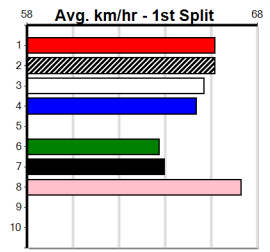

GREYHOUNDS ENTERTAINMENT

Distance: 595m, Race Type: Grade 5, Total Prizemoney: $10,095
1st: $6,800, 2nd: $2,095, 3rd: $1,050, 4th: $150

KAI BALE (7) is all class and he should have enough pace to cross in the early stages. ETHANOL VOLUME (6) was brilliant here over 515m last time and he will appreciate the rise in distance. FABS VEGETABLE (3) is better than his form reads

Watchdog Tips: 7 6 3 1 Bet: Win 7

Form Box Wgt Dist Track Date Time BON Margin 1st/2nd (Time) PIR Checked Comment W/R Split 1 S/P Grade
JYE'S JET [5] Never far away, scrapes the paint, place bet $16.00
Owner(s): L Cockerell Aug-19 Sire: FERNANDO BALE Dam: SHOCKWAVE Trainer: Lisa Cockerell (Buckley)
Winning Distances: < 300m (0) 300 - 399m (0) 400 - 499m (2) 500 - 599m (8) 600 - 699m (2) > 700m (0)
Winning Weights: 36.4(2) 36.5(1) 36.6(1) 36.7(1) 36.9(1) 37.0(2) 37.2(2) 37.3(1) 37.5(1)
5th (2) 37.1 595 SAN R5 29-Feb-24 34.83 34.25 8.50L EARLETTA BALE (34.25) M/5665 . . . . 9.43 $19.00 5
3rd (7) 37.2 600 MEP R6 06-Mar-24 35.25 35.18 1.25L SUCCEED (35.18) M/3333 . . . . 9.10 $32.30 X45
2nd (1) 37.2 600 MEA R6 23-Mar-24 34.77 34.26 2.00L ETHANOL EXTRA (34.64) M/2222 . . . . 9.08 $15.90 X45
1st (3) 37.0 600 MEA R8 30-Mar-24 34.52 34.35 1.75L IRMA PINCE (34.64) M/1111 . . . SW . 8.99 $48.00 X45
2nd (1) 37.1 595 SAN R9 04-Apr-24 34.49 34.39 1.5L ORLI BALE (34.39) M/2222 . . . . 9.27 $9.10 X45
8th (7) 37.4 515 SAN R8 25-Apr-24 30.16 29.24 14.00L HECTOR FAWLEY (29.24) M/7788 . . . . 5.21 $103.20 S
1st (2) 37.5 515 SAN R9 02-May-24 29.96 29.33 0.25L ZIPPING GRYLIS (29.98) M/8322 . . . . 5.26 $37.20 X45
8th (8) 37.3 515 SAN R6 09-May-24 30.16 29.19 14.00L AFIRE (29.19) M/6788 . . . . 5.27 $58.70 SH
Last 3 wins NOT included above
1st (4) 36.9 515 SAN R12 27-Apr-23 29.97 29.12 1.25L MEATBALL MOLLY (30.05) M/7211 . . . . 5.25 $12.80 5
1st (2) 37.3 515 SAN R10 12-Oct-23 29.93 29.43 0.75L MY JUANITA (29.98) Q/2222 . . . SW . 5.16 $4.80 5
1st (4) 37.2 525 MEA R11 24-Nov-23 30.91 30.06 0.25L LIZZY MILICI (30.92) M/6564 . . . . 5.25 $18.40 5