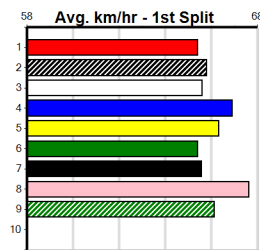

SPORTSBET SANDOWN CUP HT2

Distance: 715m, Race Type: S/E Heat, Total Prizemoney: $15,250
1st: $10,000, 2nd: $3,000, 3rd: $1,500, 4th: $750

VALPOLICELLA (4) is one of the best stayers in the land and she has won here previously in quick time. RAIDER'S GUIDE (2) was brilliant in his staying debut at The Gardens and he will set a cracking pace. ZIPPING NEUTRON (6) is a prolific winner.

Watchdog Tips: 4 2 6 7 Bet: Win 4

IRISH MILLIE [5] Racing well but this class may test, next time $26.00
Owner(s): Undertone (SYN), D Fegan, J Sharkie
Winning Distances: < 300m (0) 300 - 399m (0) 400 - 499m (1) 500 - 599m (6) 600 - 699m (1) > 700m (0)
Box History table and Prize Best Starts table included.

RAIDER'S GUIDE (TAS)[5] Star Tasmanian, top win at The Gardens, danger $2.80
Owner(s): Fahey Fahey (SYN), G Fahey, G Fahey
Winning Distances: < 300m (0) 300 - 399m (0) 400 - 499m (10) 500 - 599m (12) 600 - 699m (4) > 700m (1)
Box History table and Prize Best Starts table included.

MAGIC DARK STAR [5] Won't run the journey, out of her depth $91.00
Owner(s): Magical Speed (SYN), T Johnson, E Scott, L Scott
Winning Distances: < 300m (0) 300 - 399m (0) 400 - 499m (4) 500 - 599m (0) 600 - 699m (0) > 700m (0)
Box History table and Prize Best Starts table included.

VALPOLICELLA (NSW)[4] One of the best stayers in the land, yes $1.90
Owner(s): S Bechini
Winning Distances: < 300m (0) 300 - 399m (0) 400 - 499m (0) 500 - 599m (5) 600 - 699m (6) > 700m (16)
Box History table and Prize Best Starts table included.

OSPREY ATHENA [5] Needs to lead, will cop pressure, place best $10.00
Owner(s): CHAMPAGNE PTN (SYN), S Smith, A Langton
Winning Distances: < 300m (0) 300 - 399m (0) 400 - 499m (0) 500 - 599m (6) 600 - 699m (7) > 700m (0)
Box History table and Prize Best Starts table included.