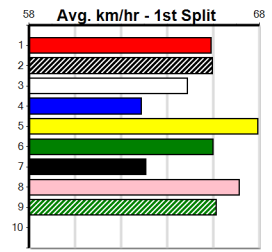

SPORTSBET SANDOWN CUP HT4

Distance: 715m, Race Type: S/E Heat, Total Prizemoney: $15,250
1st: $10,000, 2nd: $3,000, 3rd: $1,500, 4th: $750

CANYA AMY (2) has turned in some wonderful performances since stepping up to 700m and she is drawn to get the breaks. LENA JINX (7) is a star SA stayer and she just needs to step on terms. MEPUNGA LOAF (3) is improving all the time.

Watchdog Tips: 2 7 3 5 Bet: Win 2

POMMEL BOY [5] Shows promise but this is harder, next time $14.00
Owner(s): N Cachia
Winning Distances: < 300m (0) 300 - 399m (0) 400 - 499m (2) 500 - 599m (1) 600 - 699m (2) > 700m (0)
Trainer: Clint Capuano (Anakie)

CANYA AMY (NSW)[5] Been enormous since rising in distance, yes $2.20
Owner(s): Tungsten Racing (SYN), L Schreier, J Elliott, J Leo, D Baker
Winning Distances: < 300m (0) 300 - 399m (1) 400 - 499m (1) 500 - 599m (3) 600 - 699m (0) > 700m (2)
Trainer: Matthew Lanigan (Rowsley)

MEPUNGA LOAF [4] Cracking 191.97 winner here two runs back, threat $9.00
Owner(s): B Smith
Winning Distances: < 300m (0) 300 - 399m (0) 400 - 499m (1) 500 - 599m (2) 600 - 699m (2) > 700m (2)
Trainer: Jeffrey Britton (Anakie)

PIGWIDGEON [5] One paced, down on confidence, out of his depth $51.00
Owner(s): BAG OF LOLLYS (SYN), L Cockerell, I Cockerell, M Dopfer
Winning Distances: < 300m (0) 300 - 399m (0) 400 - 499m (4) 500 - 599m (0) 600 - 699m (0) > 700m (0)
Trainer: Ian Cockerell (Buckley)

MISTY BLACK [5] No luck in her past two, can atone, respect $8.00
Owner(s): P Ellis
Winning Distances: < 300m (0) 300 - 399m (0) 400 - 499m (0) 500 - 599m (2) 600 - 699m (4) > 700m (1)
Trainer: Shane Drummond (Heathcote)

1

2

3

4

5