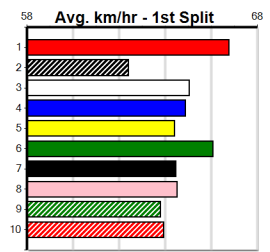

MONDAY NIGHT RACING AT SANDOWN

Distance: 515m, Race Type: Grade 5, Total Prizemoney: $8,785
1st: $5,900, 2nd: $1,820, 3rd: $915, 4th: $150

ASTON FIGARO (3) led for a long way in his two placings here of late and he will prove hard to reel in. VARSITY BALE (2) is a powerful type and he just needs a little room early on. TANNER BALE (1) can settle on the speed.

Watchdog Tips: 3 2 1 6 Bet: Win 3

Race card for Tanner Bale (NSW) [5]. Includes dog name, owner, winning distances, weights, and a detailed box history table.

Race card for Varsity Bale (NSW) [5]. Includes dog name, owner, winning distances, weights, and a detailed box history table.

Race card for Aston Figaro [5]. Includes dog name, owner, winning distances, weights, and a detailed box history table.

Race card for Cabao Jasper [5]. Includes dog name, owner, winning distances, weights, and a detailed box history table.

Race card for Raya Star [5]. Includes dog name, owner, winning distances, weights, and a detailed box history table.