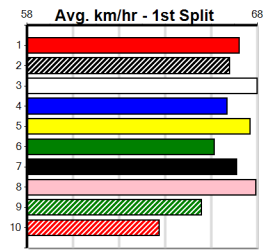

SPORTSBET HARRISON DAWSON FINAL

Distance: 515m, Race Type: S/E Group 1, Total Prizemoney: $152,500
1st: $100,000, 2nd: $30,000, 3rd: $15,000, 4th: $7,500

LAUNCH CODE (4) is the most reliable beginner in the race and he can break up the field through the bend. SMOOTH PLANE (8) is extremely versatile and he should bet a nice cart across early on. AFIRE(1) has gone to another level in recent times.

Watchdog Tips: 4 8 1 2 Bet: Win 4

AFIRE [2] Gone to another level, major player if steps $2.60
Owner(s): E Burrett
Winning Distances: < 300m (0) 300 - 399m (2) 400 - 499m (4) 500 - 599m (9) 600 - 699m (0) > 700m (0)
Trainer: Jason Sharp (Lara)

MORTON [3] Superstar but needs room early, keep safe $3.00
Owner(s): LOW FLYING (SYN), D Heathcote, J Sharp
Winning Distances: < 300m (0) 300 - 399m (0) 400 - 499m (1) 500 - 599m (15) 600 - 699m (0) > 700m (0)
Trainer: Jason Sharp (Lara)

FLYING ZULU [5] Huge talent but risky at box rise, place $6.00
Owner(s): S Thompson
Winning Distances: < 300m (0) 300 - 399m (0) 400 - 499m (7) 500 - 599m (2) 600 - 699m (0) > 700m (0)
Trainer: Jason Thompson (Pearcedale)

LAUNCH CODE [2] Faultless early, can cross through the bend, yes $8.00
Owner(s): L Pisano
Winning Distances: < 300m (0) 300 - 399m (0) 400 - 499m (1) 500 - 599m (14) 600 - 699m (0) > 700m (0)
Trainer: Brooke Ennis (Avalon)

FOLLOW THE BAND [4] Honest type but this class may test, next time $51.00
Owner(s): T Sinnott
Winning Distances: < 300m (0) 300 - 399m (0) 400 - 499m (3) 500 - 599m (5) 600 - 699m (0) > 700m (0)
Trainer: Rebecca Gibbons (Avalon)

1

2

3

4

5