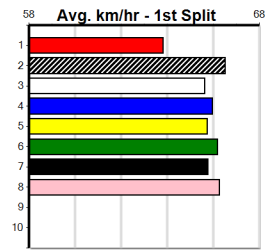

SB SANDOWN CUP NEXT FRIDAY

Distance: 515m, Race Type: Mixed 3/4, Total Prizemoney: $9,055
1st: $6,100, 2nd: $1,870, 3rd: $935, 4th: $150

HECTOR FAWLEY (3) is one of the most gifted chasers in work and he should get a nice run through at the bend. FRED ROSE (1) is as consistent as they come and is a good anchor for top 3 in your SRM. IN THE HUB (7) has pace to burn.

Watchdog Tips: 3 1 7 4 Bet: Win 3

Form Box Wgt Dist Track Date Time BON Margin 1st/2nd (Time) PIR Checked Comment W/R Split 1 S/P Grade

FRED ROSE [4] Consistent as they come, ideally drawn, danger $4.60
WBK Dog Dec-20 Sire: FERNANDO BALE Dam: DASH OF ROSE
Owner(s): S Chignell
Trainer: Jeffrey Chignell (Rosedale)
Winning Distances: < 300m (0) 300 - 399m (0) 400 - 499m (7) 500 - 599m (13) 600 - 699m (0) > 700m (0)
Winning Weights: 35.0(1) 35.2(2) 35.3(1) 35.5(1) 35.8(5) 35.9(2) 36.0(1) 36.1(1) 36.2(1) 36.3(1) 36.4(1) 36.6(1) 36.7(1)
Box History table with 8 columns (1st-8th) and 8 rows (1-8)
Prize Best Starts Trk/Dts APM

FUNNY OLD FELLOW [3] Racing well but may get crowded early, place $9.00
BD Dog Apr-21 Sire: ASTON KIMETTO Dam: POPOWSKI
Owner(s): AMSTEL (SYN), P Craig, L Jennings, N Tracy
Trainer: Peter Craig (Langwarrin)
Winning Distances: < 300m (0) 300 - 399m (0) 400 - 499m (8) 500 - 599m (9) 600 - 699m (0) > 700m (0)
Winning Weights: 35.4(1) 35.5(1) 35.6(1) 35.8(1) 35.9(1) 36.0(4) 36.1(2) 36.2(5) 36.5(1)
Box History table with 8 columns (1st-8th) and 8 rows (1-8)
Prize Best Starts Trk/Dts APM

HECTOR FAWLEY [3] Gifted speedster, gets a nice sit, go close $2.40
BE Dog Dec-20 Sire: BERNARDO Dam: ROLANDA HOOCH
Owner(s): BAG OF LOLLYS (SYN), L Cockerell, I Cockerell, M Dopper
Trainer: Lisa Cockerell (Buckley)
Winning Distances: < 300m (0) 300 - 399m (0) 400 - 499m (0) 500 - 599m (19) 600 - 699m (3) > 700m (0)
Winning Weights: 33.5(1) 33.6(2) 33.7(1) 33.8(3) 33.9(6) 34.0(6) 34.1(1) 34.2(2)
Box History table with 8 columns (1st-8th) and 8 rows (1-8)
Prize Best Starts Trk/Dts APM

SHIMA STEEL [4] Needs to lead, will cop pressure, place best $8.00
BE Dog Nov-21 Sire: SHIMA SHINE Dam: LILLY FOX
Owner(s): KOOWEE (SYN), D Gleeson, R Cummings, M Hildebrand, P Chopping, G Hildebrand
Trainer: Thomas Dailly (Anakie)
Winning Distances: < 300m (0) 300 - 399m (0) 400 - 499m (4) 500 - 599m (6) 600 - 699m (0) > 700m (0)
Winning Weights: 30.4(1) 30.6(2) 30.9(1) 31.0(3) 31.1(1) 31.2(1) 31.3(1)
Box History table with 8 columns (1st-8th) and 8 rows (1-8)
Prize Best Starts Trk/Dts APM

JUDGEMENT DAY [4] *** SCRATCHED *** $10.00
BK Dog Dec-21 Sire: HOOKED ON SCOTCH Dam: LEGENDARY LASS
Owner(s): K Osborne
Trainer: Anthony Azzopardi (Rowsley)
Winning Distances: < 300m (0) 300 - 399m (1) 400 - 499m (2) 500 - 599m (5) 600 - 699m (0) > 700m (0)
Winning Weights: 31.3(2) 31.4(1) 31.5(1) 31.7(1) 32.0(1) 32.1(2)
Box History table with 8 columns (1st-8th) and 8 rows (1-8)
Prize Best Starts Trk/Dts APM

1

2

3

4

5