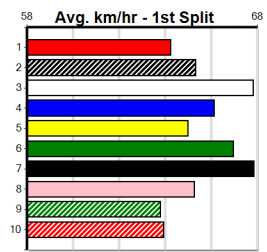

COME AND SEE THE CHIHUAHUAS RACE 24

Distance: 515m, Race Type: Mixed 4/5, Total Prizemoney: $9,055
1st: $6,100, 2nd: $1,870, 3rd: $935, 4th: $150

SUPER SHANKS (2) was far from disgraced here last time and he will be much better for the run.
SUCCEED (4) is an enormous talent but he can make mistakes in his races. ZODIAC BALE (1) is capable of causing an upset.

Watchdog Tips: 2 4 1 5 Bet: Win 2

ZODIAC BALE (NSW)[5] Honest type, has the good draw, threat $10.00
Owner(s): B Wheeler
Sire: BARCIA BALE Dam: DYNA PATTY
Trainer: Correy Grenfell (Anakie)
Box History table and race details.

SUPER SHANKS (QLD)[5] Better for the run here last time, go close $3.60
Owner(s): D Shanks
Sire: KEYBOW Dam: BOGIE PRINCESS
Trainer: Carl Haas (Tynong)
Box History table and race details.

BERNIE BURROW [5] Talented but will need to lead to win, risky $3.50
Owner(s): Arriva (SYN), M Willoughby, A Oliver, G Cutri, T Cutri
Sire: BERNARDO Dam: MY GAL PENNY
Trainer: Jason Thompson (Pearcedale)
Box History table and race details.

SUCCEED [5] Can make mistakes but is a big talent, danger $4.20
Owner(s): K Cottrell
Sire: FERNANDO BALE Dam: NAUGHTY CAZZA
Trainer: Kayla Cottrell (Pearcedale)
Box History table and race details.

DAINTREE DAZZLER [4] Slashing 29.92 Meadows winner, keep safe $6.00
Owner(s): LUCKY ELEVEN (SYN), K Joske, G Joske
Sire: BERNARDO Dam: CHUNK OF LOVE
Trainer: Ben Joske (Yinnar South)
Box History table and race details.