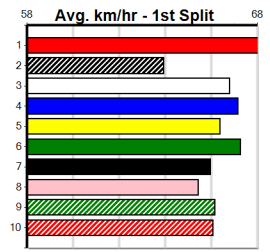

SPORTSBET SAPPHIRE CROWN FINAL

Distance: 515m, Race Type: S/E Group 1, Total Prizemoney: $152,500
1st: $100,000, 2nd: $30,000, 3rd: $15,000, 4th: $7,500

AUNT VIRGINIA (7) would prefer a rails draw, however the leaders are expected to bunch and she can run over the top late. MAGIC MUFFIN (4) is back to her brilliant best and she can come out running, while CRUSING DEBBIE (1) must be respected

Watchdog Tips: 7 4 1 2 Bet: Win 7

CRUSING DEBBIE [1] Launching Pad winner, early burn, major player $3.00
Owner(s): A Mcdowall
Winning Distances: < 300m (0) 300 - 399m (2) 400 - 499m (2) 500 - 599m (5) 600 - 699m (0) > 700m (0)
Box History table and Prize Best information.

GRANNY ROSES [4] Powerful type, gets the gun run, keep safe $21.00
Owner(s): S Chignell
Winning Distances: < 300m (0) 300 - 399m (0) 400 - 499m (5) 500 - 599m (2) 600 - 699m (0) > 700m (0)
Box History table and Prize Best information.

MACKINAW PEACH [3] Never headed last week, this is harder, tested $26.00
Owner(s): KRAMERICA (SYN), G Farrugia, W Gallagher
Winning Distances: < 300m (0) 300 - 399m (0) 400 - 499m (3) 500 - 599m (3) 600 - 699m (0) > 700m (0)
Box History table and Prize Best information.

MAGIC MUFFIN [2] Back to her best, can come out running, danger $3.00
Owner(s): BARTOLO AND EARL (SYN), R Bartolo, C Earl, G Bartolo, L Earl
Winning Distances: < 300m (0) 300 - 399m (0) 400 - 499m (0) 500 - 599m (13) 600 - 699m (0) > 700m (0)
Box History table and Prize Best information.

LAKEVIEW EMILY [3] Powerful type but drawn to find bother, risky $10.00
Owner(s): Lakeview kennels (SYN), L Whelan, M Whelan, P Whelan
Winning Distances: < 300m (0) 300 - 399m (0) 400 - 499m (0) 500 - 599m (6) 600 - 699m (0) > 700m (0)
Box History table and Prize Best information.