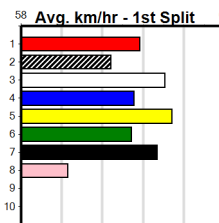

Warrnambool

EDWARDS ELECTRICAL

Distance: 450m, Race Type: Mixed 6/7, Total Prizemoney: \$2,925

1st: \$1,950, 2nd: \$600, 3rd: \$300, 4th: \$75

5

6:16PM

(VIC time)

SILENT BULLET (7) was brilliant when resuming from a spell here last time and she can go one better tonight. SQUEAKY CARROLL (5) was handily placed at Ballarat two runs back and he can settle in a forward position. REIKO DUSTY (8) has solid claims