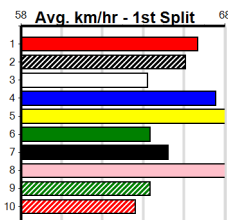

WOOD MOTORCYCLE & MOWER

Distance: 390m, Race Type: Grade 5, Total Prizemoney: \$2,925

1st: \$1,950, 2nd: \$600, 3rd: \$300, 4th: \$75

11

8:16PM

(VIC time)

FRONT COVER (8) was smartly placed here last week and she can go one better this time around.
DOT'S REDEEMER (6) caught the eye last time out and she just needs a little room early on.
STRESS TEST (3) led for a long way last time out.