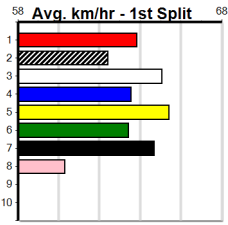

EDWARDS ELECTRICAL

Distance: 450m, Race Type: Mixed 6/7, Total Prizemoney: $2,925
1st: $1,950, 2nd: $600, 3rd: $300, 4th: $75

5

6:16PM

(VIC time)

SILENT BULLET (7) was brilliant when resuming from a spell here last time and she can go one better tonight. SQUEAKY CARROLL (5) was handily placed at Ballarat two runs back and he can settle in a forward position. REIKO DUSTY (8) has solid claims

Watchdog Tips: **7** **5** **8** **4** **Bet:** **Box Trifecta 4,5,7,8 ($10 for 41.67%)**