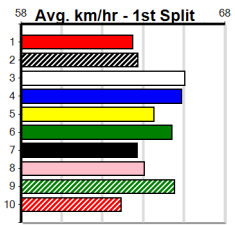

WANNON PARK BINGO WEDNESDAY'S

Distance: 390m, Race Type: Grade 5, Total Prizemoney: $2,925
1st: $1,950, 2nd: $600, 3rd: $300, 4th: $75

THAT'S RARE (4) can come out running and she should turn for home with a nice break. BIG TONE CONE (8) has won three of his past four and he will be on the pace from the outset. CHARLIE CALAMARI (5) won't be too far away

Watchdog Tips:

4

8

5

2

Bet:

Win 4

Form Box Weight Dist Track Date Time BON Margin 1st/2nd (Time) PIR Checked Comment W/R Split 1 S/P Grade

1 BLACKJACK TIGER (NSW)[5]
Excels here but down on best form, place
BK D May-20 ASTON DEE BEE TRIANNA $7.50
Trainer: Christian Roberts (Terang)
1st (2) 32.3 425 BEN R11 10-Apr-24 24.60 24.18 0.50LWILD ASSASSIN (24.62) M/332 . . . 6.70 $3.50 T3-5
5th (6) 31.9 390 WBL R11 22-Apr-24 22.84 22.06 2.50LPENNY BLUE DEMON (22.68) M/55 . . . 8.96 $11.20 SH
3rd (4) 32.1 390 WBL R10 29-Apr-24 22.76 22.39 3.25LNANDO COMMANDO (22.54) M/44 . . . 8.82 $16.20 5
4th (7) 32.3 425 BEN R5 08-May-24 24.79 23.97 12.00LINTER STAR FIRE (24.02) M/874 . . . 6.73 $22.70 T3-5
Owner(s): M Roberts

2 NAPIER BALE (NSW)[5]
Returned to form at Horsham, must respect
BK D Jan-21 DYNA VILLA DYNA WINTER $6.00
Trainer: Andrea Gurry (Nhill)
3rd (4) 30.4 410 HOR R6 19-Apr-24 24.06 23.40 3.25LPRESSURE RISING (23.83) M/44 . . . 10.69 $7.60 5
7th (5) 30.0 410 HOR R5 23-Apr-24 23.77 23.26 5.50LBRIGHT MOON (23.41) M/88 . . . 10.94 $8.10 5
5th (4) 29.9 410 HOR R11 30-Apr-24 23.67 23.20 3.25LGRAY ELLIOT (23.46) M/66 . . . 10.65 $7.20 5
1st (5) 29.7 410 HOR R11 07-May-24 23.37 23.12 1.00LMYOLA THUNDER (23.43) M/22 . . . 10.51 $3.10 5
Owner(s): A Gurry

3 ASTON TURBO [5]
Lack of early speed is a worry, prefer others
BK D May-21 RAW ABILITY ASTON GISLE $12.00
Trainer: Jonathon Malone (Winslow)
4th (7) 34.6 390 WBL R11 28-Mar-24 22.44 22.03 5.50LTORNADO TAHLIA (22.07) M/54 . . . 8.71 $7.10 5
3rd (4) 34.3 390 WBL R11 04-Apr-24 22.40 21.99 6.00LGRAVITATIONAL (21.99) S/64 . . . 8.86 $3.90 5
7th (5) 33.9 450 WBL R7 11-Apr-24 26.39 25.08 13.00LBOROUGH BANKER (25.52) S/767 . . . 7.01 $16.40 5
4th (5) 33.7 390 WBL R11 01-May-24 22.53 21.87 2.75LTRICKY DISCO (22.35) S/44 . . . 8.95 $9.00 RWH
Owner(s): R Borda

4 THAT'S RARE [5]
Has the speed to cross and lead, hard to reel in
BK B Mar-21 FABREGAS MEPUNGA DASHA $3.40
Trainer: Shaun Baulch (Mortlake)
4th (7) 29.3 390 WBL R11 26-Mar-24 22.73 22.28 4.50LASTON SHERIFF (22.42) Q/66 . . . 8.97 $3.40 5
2nd (1) 29.8 410 HOR R6 12-Apr-24 23.82 23.58 0.025LSOLITARY FLAME (23.82) Q/11 . . . 10.36 $3.60 5
F (4) 29.7 390 WBL R11 22-Apr-24 0.00 22.06 . . . PENNY BLUE DEMON (22.68) M/88 . . . 9.35 $3.60 SH
4th (4) 30.0 400 GEL R12 10-May-24 23.07 22.76 2.25LJAG FERNANDO (22.93) Q/23 . . . 8.43 $15.70 5
Owner(s): S Baulch

5 CHARLIE CALAMARI [5]
Solid muster, gets a cart across, can threaten
BK D Sep-21 ASTON DEE BEE DOLLY MAC $6.50
Trainer: Darren Fisher (Lara)
5th (3) 29.9 390 WBL R3 25-Apr-24 22.57 22.14 2.50LGAS MAN (22.39) M/55 . . . 8.78 $10.30 5
7th (6) 29.8 390 WBL R2 01-May-24 22.70 21.87 7.50LWALTER WALRUS (22.20) Q/67 . . . 8.81 $33.10 RWH
3rd (4) 29.8 435 SLE R12 05-May-24 24.89 24.32 2.25LOUR LULU (24.74) M/223 . . . 5.30 $2.50 5
7th (6) 29.6 425 BEN R12 10-May-24 24.72 23.72 9.50LBELSAR (24.06) M/467 . . . 6.66 $10.70 5
Owner(s): Second Choice (SYN), L Edgerton, H Bailey