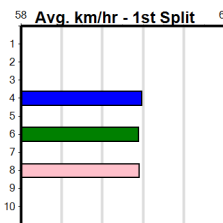

FIND US ON FACEBOOK

Distance: 390m, Race Type: Maiden, Total Prizemoney: $2,535
1st: $1,680, 2nd: $520, 3rd: $260, 4th: $75

2

5:12PM

(VIC time)

LEAP OF FAITH (3) is a member of a strong kennel and her dam has produced some talented types.
TECTONIC (5) is a kennel mate to the three and she is sure to have some support. WHIPPING
ALONG (8) is the best of the raced brigade.

Watchdog Tips: **3** **5** **8** **1** **Bet:** **Win 3**

Form	Box	Weight	Dist	Track	Date	Time	BON	Margin	1st/2nd (Time)	PIR	Checked	Comment	W/R	Split 1	S/P	Grade	
1	MAX CHA CHA [M]											<i>Dam was a classy NZ chaser, must keep safe</i>					
BK	B				Feb-22		FERNANDO BALE					MAX DANCER					$8.00
Trainer: Mark Mcclelland (Lovely Banks) Owner(s): M Mcclelland																	
<table border="1"> <thead> <tr><th colspan="8">Winning Boxes</th></tr> <tr><th>1</th><th>2</th><th>3</th><th>4</th><th>5</th><th>6</th><th>7</th><th>8</th></tr> </thead> <tbody> <tr><td>Prize</td><td></td><td></td><td></td><td></td><td></td><td></td><td></td><td>$0</td></tr> <tr><td>Best</td><td></td><td></td><td></td><td></td><td></td><td></td><td></td><td>FSH</td></tr> <tr><td>Starts</td><td></td><td></td><td></td><td></td><td></td><td></td><td></td><td>0-0-0-0</td></tr> <tr><td>Trk/Dst</td><td></td><td></td><td></td><td></td><td></td><td></td><td></td><td>0-0-0-0</td></tr> <tr><td>APM</td><td></td><td></td><td></td><td></td><td></td><td></td><td></td><td>$0</td></tr> </tbody> </table>																	
2	INGA JOHNNY [M]											<i>Bred to have early speed, watch betting</i>					
BK	D				Sep-22		BEAST UNLEASHED					INGA MIA					$9.00
Trainer: Peter Inguanti (Camperdown) Owner(s): P Inguanti																	
<table border="1"> <thead> <tr><th colspan="8">Winning Boxes</th></tr> <tr><th>1</th><th>2</th><th>3</th><th>4</th><th>5</th><th>6</th><th>7</th><th>8</th></tr> </thead> <tbody> <tr><td>Prize</td><td></td><td></td><td></td><td></td><td></td><td></td><td></td><td>$0.00</td></tr> <tr><td>Best</td><td></td><td></td><td></td><td></td><td></td><td></td><td></td><td>FSH</td></tr> <tr><td>Starts</td><td></td><td></td><td></td><td></td><td></td><td></td><td></td><td>0-0-0-0</td></tr> <tr><td>Trk/Dst</td><td></td><td></td><td></td><td></td><td></td><td></td><td></td><td>0-0-0-0</td></tr> <tr><td>APM</td><td></td><td></td><td></td><td></td><td></td><td></td><td></td><td>$0</td></tr> </tbody> </table>																	
3	LEAP OF FAITH [M]											<i>Well bred, in good hands, expected to fire</i>					
BK	B				Aug-22		ASTON DEE BEE					SAILAWAY JACKIE					$3.40
Trainer: Daryl Brennan (Napoleons) Owner(s): C Brennan																	
<table border="1"> <thead> <tr><th colspan="8">Winning Boxes</th></tr> <tr><th>1</th><th>2</th><th>3</th><th>4</th><th>5</th><th>6</th><th>7</th><th>8</th></tr> </thead> <tbody> <tr><td>Prize</td><td></td><td></td><td></td><td></td><td></td><td></td><td></td><td>$0</td></tr> <tr><td>Best</td><td></td><td></td><td></td><td></td><td></td><td></td><td></td><td>FSH</td></tr> <tr><td>Starts</td><td></td><td></td><td></td><td></td><td></td><td></td><td></td><td>0-0-0-0</td></tr> <tr><td>Trk/Dst</td><td></td><td></td><td></td><td></td><td></td><td></td><td></td><td>0-0-0-0</td></tr> <tr><td>APM</td><td></td><td></td><td></td><td></td><td></td><td></td><td></td><td>$0</td></tr> </tbody> </table>																	
4	HOT SAKI [M]											<i>Showed improvement last time, place claims</i>					
BK	D				May-22		FERNANDO BALE					MA'S PLUM JAM					$6.50
Trainer: Marcus Lloyd (Anakie)																	
<table border="1"> <thead> <tr><th colspan="8">Winning Boxes</th></tr> <tr><th>1</th><th>2</th><th>3</th><th>4</th><th>5</th><th>6</th><th>7</th><th>8</th></tr> </thead> <tbody> <tr><td>Prize</td><td></td><td></td><td></td><td></td><td></td><td></td><td></td><td>$520.00</td></tr> <tr><td>Best</td><td></td><td></td><td></td><td></td><td></td><td></td><td></td><td>FSH</td></tr> <tr><td>Starts</td><td></td><td></td><td></td><td></td><td></td><td></td><td></td><td>2-0-1-0</td></tr> <tr><td>Trk/Dst</td><td></td><td></td><td></td><td></td><td></td><td></td><td></td><td>0-0-0-0</td></tr> <tr><td>APM</td><td></td><td></td><td></td><td></td><td></td><td></td><td></td><td>$520</td></tr> </tbody> </table>																	
5	TECTONIC [M]											<i>Dam line has produced some stars, watch betting</i>					
BK	B				Apr-22		FERAL FRANKY					RIFTED SPIRIT					$4.00
Trainer: Colin Brennan (Napoleons) Owner(s): C Brennan																	
<table border="1"> <thead> <tr><th colspan="8">Winning Boxes</th></tr> <tr><th>1</th><th>2</th><th>3</th><th>4</th><th>5</th><th>6</th><th>7</th><th>8</th></tr> </thead> <tbody> <tr><td>Prize</td><td></td><td></td><td></td><td></td><td></td><td></td><td></td><td>$0</td></tr> <tr><td>Best</td><td></td><td></td><td></td><td></td><td></td><td></td><td></td><td>FSH</td></tr> <tr><td>Starts</td><td></td><td></td><td></td><td></td><td></td><td></td><td></td><td>0-0-0-0</td></tr> <tr><td>Trk/Dst</td><td></td><td></td><td></td><td></td><td></td><td></td><td></td><td>0-0-0-0</td></tr> <tr><td>APM</td><td></td><td></td><td></td><td></td><td></td><td></td><td></td><td>$0</td></tr> </tbody> </table>																	
6	SAINT RAINE [M]											<i>Had a few chances, draw is a worry, next time</i>