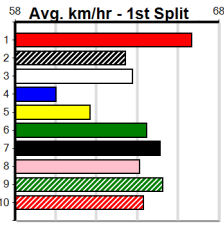

GRV VICBRED SERIES FINAL (0-4 WINS)

Distance: 650m, Race Type: Restricted Win Final, Total Prizemoney: \$14,725
1st: \$10,000, 2nd: \$3,100, 3rd: \$1,550, 4th: \$75

6

6:38PM
(VIC time)

GO SEEK REECE (1) was a dominant 37.62 heat winner last week and he is drawn to lead throughout again. HARVEY INTENTION (5) is a strong type and he is a good anchor for top four in your SRM. WINDSOR GIRL (8) just needs luck through the bend