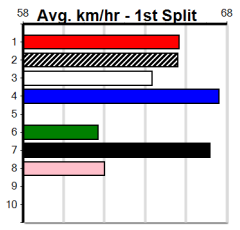

MATKO HIRE

Distance: 390m, Race Type: Grade 7, Total Prizemoney: $2,925
1st: $1,950, 2nd: $600, 3rd: $300, 4th: $75

3
5:34PM
(VIC time)

ASTON ZINGARA (7) has turned in some great performances here to date and she has the speed to cross and lead. FABRICATE (1) is drawn to be on the pace from the outset, while MINH NARDO (8) should be able to follow the favourite across early

Watchdog Tips: **7** **1** **8** **6** **Bet:** **Win 7**