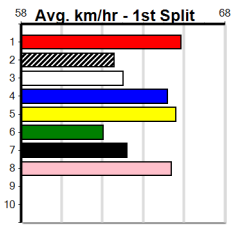

CASSIGN DESIGN

Distance: 390m, Race Type: Grade 6, Total Prizemoney: $2,925
1st: $1,950, 2nd: $600, 3rd: $300, 4th: $75

4

5:53PM
(VIC time)

BLACKPOOL SLADE (5) was a strong 22.45 winner here last time and he will continue to get better with more racing. DARTS NIGHT (3) has been impressive to date and she will be in the firing line throughout. BERT DEEDS (4) has solid claims

Watchdog Tips: 5 3 4 1 Bet: Box Trifecta 1,3,4,5 ($10 for 41.67%)