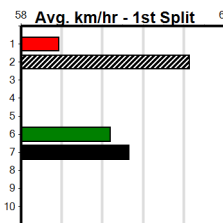

Suggested Quaddie:

1st Leg: 5,7,8

2nd Leg: 1,5,8

3rd Leg: 1,3,4

4th Leg: 2

Cost: \$50 for 185.19%

Download Now

Mobile Form Guide

Average Winning Time:

Distance	Grade	Avg. Time
390m	Mixed 4/5	22.12
390m	Grade 6	22.39
390m	Grade 5	22.39
390m	Grade 7	22.51
390m	Maiden	22.57
450m	Grade 5 Heat	25.27
450m	Mixed 6/7	25.64

Track Record:

Distance	Time	Greyhound	Date Set
390m	21.616	AUSSIE INFRARED	14-Feb-17
450m	24.663	DUTCH RIOT	28-Dec-23
650m	36.816	WEBLEC HAZE	09-Jan-21

Warrnambool

TRACK INFO
 Track Circumference: 421m
 Inside Top Turn: 35m
 Track Width: 67m
 Inside Home Turn: 35m

MACEY'S BISTRO

Distance: 390m, Race Type: Maiden, Total Prizemoney: \$2,535
 1st: \$1,680, 2nd: \$520, 3rd: \$260, 4th: \$75