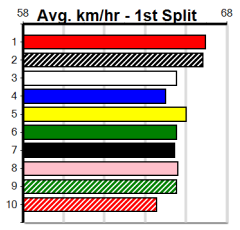

9
7:37PM
(VIC time)

PADDY WANTS PATS

Distance: 390m, Race Type: Mixed 4/5, Total Prizemoney: $3,360
1st: $2,250, 2nd: $690, 3rd: $345, 4th: $75

SAVANNAH RIOT (8) has a great record from wide draws and she should have enough pace to cross and lead. SHARE MY ORBIT (2) is an explosive type when fit and he should fire fresh.
MEPUNGA ROBYN (1) is another who is expected to go well first up

Watchdog Tips: **8** **2** **1** **4** **Bet: Win 8**