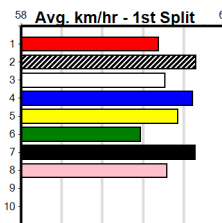

SPORTSBET HT1

Distance: 450m, Race Type: Grade 5 Heat, Total Prizemoney: \$2,925
 1st: \$1,950, 2nd: \$600, 3rd: \$300, 4th: \$75

7

6:58PM

(VIC time)

TRICKY DISCO (1) was placed behind a good one here last week and he will find this a little easier.
 GREAT VALUE (4) was impressive at Horsham last time and he should be able to find the rail early.
 MORAINÉ MARVEL (3) has claims.