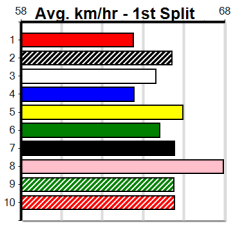

BROAD TREE CARE

Distance: 390m, Race Type: Grade 5, Total Prizemoney: $2,925
1st: $1,950, 2nd: $600, 3rd: $300, 4th: $75

10

7:52PM

(VIC time)

IRON ATLAS (6) can be hard to follow but he is fitted with a V8 engine and he should be primed to fire fresh. DISGUISE (7) has a nice turn of foot and he can follow the six across early. PEREGRINE FLYER (5) was a gutsy Ballarat winner last time

Watchdog Tips: 6 7 5 8 **Bet:** Win 6