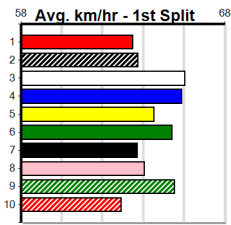

WANNON PARK BINGO WEDNESDAY'S

Distance: 390m, Race Type: Grade 5, Total Prizemoney: \$2,925
1st: \$1,950, 2nd: \$600, 3rd: \$300, 4th: \$75

12

8:37PM

(VIC time)

THAT'S RARE (4) can come out running and she should turn for home with a nice break. BIG TONE CONE (8) has won three of his past four and he will be on the pace from the outset. CHARLIE CALAMARI (5) won't be too far away