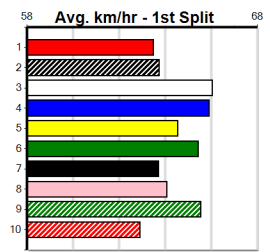

WANNON PARK BINGO WEDNESDAY'S

Distance: 390m, Race Type: Grade 5, Total Prizemoney: $2,925
1st: $1,950, 2nd: $600, 3rd: $300, 4th: $75

THAT'S RARE (4) can come out running and she should turn for home with a nice break. BIG TONE CONE (8) has won three of his past four and he will be on the pace from the outset. CHARLIE CALAMARI (5) won't be too far away

Watchdog Tips: 4 8 5 2 Bet: Win 4

BLACKJACK TIGER (NSW)[5] Excels here but down on best form, place $7.50
BK Dog May-20 Sire: ASTON DEE BEE Dam: TRIANNA
Owner(s): M Roberts Trainer: Christian Roberts (Terang)
Winning Distances: < 300m (0) 300 - 399m (8) 400 - 499m (7) 500 - 599m (0) 600 - 699m (0) > 700m (0)
Winning Weights: 31.1(1) 31.3(2) 31.4(2) 31.5(1) 31.7(1) 31.9(3) 32.0(1) 32.1(1) 32.2(2) 32.3(1)
Box History table and Prize Best Starts table included.

NAPIER BALE (NSW)[5] Returned to form at Horsham, must respect $6.00
BK Dog Jan-21 Sire: DYNA VILLA Dam: DYNA WINTER
Owner(s): A Gurry Trainer: Andrea Gurry (Nhili)
Winning Distances: < 300m (0) 300 - 399m (0) 400 - 499m (8) 500 - 599m (2) 600 - 699m (0) > 700m (0)
Winning Weights: 29.3(2) 29.6(1) 29.7(1) 29.9(1) 30.0(1) 30.2(1) 30.3(1) 30.5(1) 30.8(1)
Box History table and Prize Best Starts table included.

ASTON TURBO [5] Lack of early speed is a worry, prefer others $12.00
BK Dog May-21 Sire: RAW ABILITY Dam: ASTON GISLE
Owner(s): R Borda Trainer: Jonathon Malone (Winslow)
Winning Distances: < 300m (0) 300 - 399m (1) 400 - 499m (3) 500 - 599m (0) 600 - 699m (0) > 700m (0)
Winning Weights: 33.9(1) 34.1(1) 34.5(1) 34.6(1)
Box History table and Prize Best Starts table included.

THAT'S RARE [5] Has the speed to cross and lead, hard to reel in $3.40
BK Bitch Mar-21 Sire: FABREGAS Dam: MEPUNGA DASHA
Owner(s): S Baulch Trainer: Shaun Baulch (Mortlake)
Winning Distances: < 300m (0) 300 - 399m (3) 400 - 499m (1) 500 - 599m (0) 600 - 699m (0) > 700m (0)
Winning Weights: 28.9(1) 29.1(1) 29.3(1) 29.6(1)
Box History table and Prize Best Starts table included.

CHARLIE CALAMARI [5] Solid muster, gets a cart across, can threaten $6.50
BK Dog Sep-21 Sire: ASTON DEE BEE Dam: DOLLY MAC
Owner(s): Second Choice (SYN), L Edgerton, H Bailey Trainer: Darren Fisher (Lara)
Winning Distances: < 300m (0) 300 - 399m (0) 400 - 499m (4) 500 - 599m (0) 600 - 699m (0) > 700m (0)
Winning Weights: 30.0(1) 30.2(1) 30.6(1) 30.7(1)
Box History table and Prize Best Starts table included.