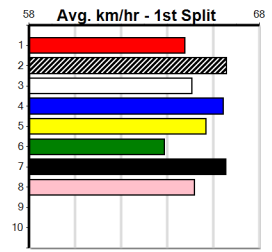

SPORTSBET HT1

Distance: 450m, Race Type: Grade 5 Heat, Total Prizemoney: $2,925
1st: $1,950, 2nd: $600, 3rd: $300, 4th: $75

TRICKY DISCO (1) was placed behind a good one here last week and he will find this a little easier.
GREAT VALUE (4) was impressive at Horsham last time and he should be able to find the rail early.
MORAINÉ MARVEL (3) has claims.

Watchdog Tips: 1 4 3 2 Bet: Box Trifecta 1,2,3,4 ($10 for 41.67%)

TRICKY DISCO [5] Great effort last week, ideally drawn, yes $2.80
BK Dog Feb-22 Sire: SUPERIOR PANAMA Dam: ASH STAR
Owner(s): D Melder
Winning Distances: < 300m (0) 300 - 399m (4) 400 - 499m (1) 500 - 599m (0) 600 - 699m (0) > 700m (0)
Winning Weights: 30.4(1) 30.5(1) 30.7(1) 30.8(1) 30.9(1)
1st (8) 30.7 390 WBL R3 07-Mar-24 22.30 21.79 2.00L GOGO SKYE (22.43) M/31 . . . . 8.62 $2.80 X67H
5th (4) 30.8 390 WBL R2 14-Mar-24 22.60 22.09 7.00L ASTON AURELIA (22.14) Q/67 . . . . 8.80 $8.50 X67F
4th (2) 31.2 460 GEL R9 22-Mar-24 26.28 25.54 11.00 HOUSE OF TURBO (25.58) M/664 . . SW . 6.93 $16.80 RWH
8th (1) 30.7 390 WBL R12 28-Mar-24 22.84 22.03 6.50L NICE ONE TOM (22.40) M/78 . . . . 9.25 $3.20 5
1st (2) 30.9 390 BAL R4 10-Apr-24 22.11 21.89 9.00L GOGO SKYE (22.74) Q/11 . . . . 8.38 $7.30 RW
6th (3) 30.7 450 WBL R9 18-Apr-24 26.26 25.51 2.25L VALLETTA DASH (26.12) M/767 . . . . 6.94 $3.50 5
1st (3) 30.5 390 WBL R11 01-May-24 22.35 21.87 1.00L GRACILIS (22.41) Q/23 . . . . 8.60 $2.90 RWH
2nd (2) 30.5 390 WBL R2 09-May-24 22.19 21.77 6.00L HOUSE OF TURBO (21.77) M/54 . . . . 8.70 $13.40 RWF
Last 3 wins NOT included above
1st (2) 30.4 410 HOR R2 19-Dec-23 23.63 23.24 0.75L STYLISH BLAZER (23.68) Q/22 . . . . 10.40 $7.10 MH
1st (7) 30.8 390 WBL R9 02-Mar-24 22.09 22.06 12.00 RUBY WREN (22.90) Q/11 . . . . 8.62 $1.70 7
Trainer: Marcus Lloyd (Anakie)

MAX PEARL [5] Good early burn, getting stronger, respect $4.20
WBD Bitch Mar-22 Sire: HOOKED ON SCOTCH Dam: BOBBY SOXER
Owner(s): M McClelland
Winning Distances: < 300m (0) 300 - 399m (0) 400 - 499m (3) 500 - 599m (0) 600 - 699m (0) > 700m (0)
Winning Weights: 31.3(1) 31.6(1) 32.0(1)
3rd (3) 31.2 425 BEN R2 08-Feb-24 24.79 23.61 7.00L EXPRESS PACK (24.31) M/643 . . . . 6.65 $3.60 MH
3rd (7) 31.2 425 BEN R1 16-Feb-24 24.63 23.57 7.00L NORTH CAROLINA (24.16) M/323 . . . . 6.67 $9.20 MF
2nd (5) 31.4 450 SHP R2 07-Mar-24 25.96 25.53 0.50L DEMON KYSAIAH (25.93) M/112 . . VO . 6.64 $3.20 T3-M
1st (1) 31.6 450 BAL R2 25-Mar-24 25.58 25.34 3.75L KAYE NIGHT (25.84) Q/111 . . SW . 6.55 $1.70 T3-M
1st (2) 31.3 450 WBL R5 04-Apr-24 25.63 24.72 2.50L CALL ME ARTIE (25.80) Q/111 . . . . 6.57 $9.50 X67H
3rd (5) 31.2 450 WBL R5 11-Apr-24 25.64 25.08 2.00L ASTON IGGY (25.51) M/112 . . VO . 6.62 $8.90 X67F
1st (6) 32.0 450 BAL R5 21-Apr-24 25.79 25.70 2.75L ABLETT FLYER (25.98) Q/111 . . . . 6.58 $1.40 X67
Last 3 wins NOT included above
Trainer: Mark McClelland (Lovely Banks)