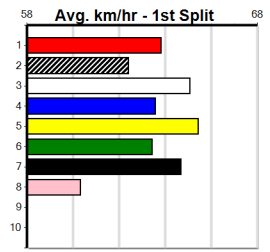

EDWARDS ELECTRICAL

Distance: 450m, Race Type: Mixed 6/7, Total Prizemoney: $2,925
1st: $1,950, 2nd: $600, 3rd: $300, 4th: $75

SILENT BULLET (7) was brilliant when resuming from a spell here last time and she can go one better tonight. SQUEAKY CARROLL (5) was handily placed at Ballarat two runs back and he can settle in a forward position. REIKO DUSTY (8) has solid claims

Watchdog Tips: 7 5 8 4 Bet: Box Trifecta 4,5,7,8 ($10 for 41.67%)

ASTON REIMS [6] Placed in three of five here, place hope again $10.00
BK Dog Apr-22 Sire: FERNANDO BALE Dam: ASTON CHANDON
Owner(s): R Borda
Winning Distances: < 300m (0) 300 - 399m (0) 400 - 499m (1) 500 - 599m (1) 600 - 699m (0) > 700m (0)
Winning Weights: 32.3(1) 32.5(1)
1st (4) 32.5 400 MTG R2 25-Feb-24 23.33 22.85 3.25L WHIPPING ALONG (23.56) 0 SAMP 11.06 $1.50 M
1st (1) 32.3 512 MTG R4 17-Mar-24 29.95 29.49 5.00L LEKTRA REMI (30.30) 0 4.58 $1.30 XM6
5th (7) 32.2 512 MTG R7 24-Mar-24 30.66 29.59 15.00 LIGHTNING PEST (29.66) 4.56 $3.00 5
3rd (7) 32.2 450 WBL R1 28-Mar-24 26.26 25.25 9.50L OCEAN SUNSET (25.63) S/554 6.99 $10.20 RW
2nd (3) 32.1 450 WBL R9 11-Apr-24 25.96 25.08 6.00L VALLETTA DASH (25.56) S/443 7.00 $4.70 X67
5th (5) 32.4 450 WBL R4 18-Apr-24 26.36 25.51 3.25L BUN UNDERCURRENT M/554 7.02 $32.50 X67
8th (7) 31.8 390 WBL R1 01-May-24 23.44 21.87 23.00 HOUSE OF TURBO (21.87) S/88 9.08 $44.40 RWH
5th (7) 32.0 450 WBL R7 09-May-24 25.67 25.27 6.00L RESPECT ADVOCACY M/444 6.77 $71.30 X67
Last 3 wins NOT included above
Prize Best $4415.00 NBT
Starts 11-2-3-2
Trk/Dts 5-0-2-1
APM 3072

SENSES FAIL [7] Needs to lead, too much pace in this event $12.00
BE Bitch Feb-22 Sire: FERNANDO BALE Dam: MY DEWANA PENNY
Owner(s): H Mcadam
Winning Distances: < 300m (0) 300 - 399m (0) 400 - 499m (1) 500 - 599m (0) 600 - 699m (0) > 700m (0)
Winning Weights: 27.5(1)
3rd (1) 27.7 410 HOR R1 22-Mar-24 23.78 23.01 11.00 RUSSIAN RACCOON (23.05) Q/44 10.92 $5.60 M
1st (5) 27.5 410 HOR R2 29-Mar-24 23.64 23.23 5.50L MIDNIGHT PRESS (24.02) M/41 10.82 $2.50 M
6th (6) 27.3 515 SAN R1 04-Apr-24 30.59 29.15 15.00 FLYING DINAR (29.59) M/5766 5.29 $30.70 7
6th (3) 27.9 450 BAL R9 14-Apr-24 26.52 25.59 7.00L GEORGE JETSON (26.05) M/677 6.94 $48.10 X67
7th (7) 27.8 515 SAP R4 21-Apr-24 30.63 29.30 14.00 DISHY DI (29.68) M/6667 5.28 $64.10 X67H
3rd (7) 27.7 400 GEL R10 27-Apr-24 23.14 22.35 4.75L BLACKPOOL RANGER M/85 8.79 $47.70 X67
4th (7) 27.6 390 BAL R3 04-May-24 22.77 22.27 6.50L QUEEN SHAKA (22.32) M/85 8.81 $5.30 7
2nd (5) 27.6 500 BEN R7 11-May-24 28.60 28.13 6.50L ARGYLE MAGGIE (28.16) Q/222 6.68 $32.40 X67
Last 3 wins NOT included above
Prize Best $2290.00 FSH
Starts 12-1-2-2
Trk/Dts 0-0-0-0
APM 1910