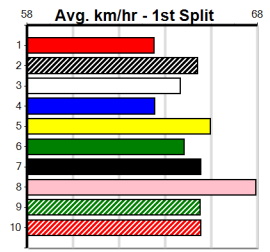

BROAD TREE CARE

Distance: 390m, Race Type: Grade 5, Total Prizemoney: $2,925
1st: $1,950, 2nd: $600, 3rd: $300, 4th: $75

IRON ATLAS (6) can be hard to follow but he is fitted with a V8 engine and he should be primed to fire fresh. DISGUISE (7) has a nice turn of foot and he can follow the six across early. PEREGRINE FLYER (5) was a gutsy Ballarat winner last time

Watchdog Tips: 6 7 5 8 Bet: Win 6

JAG FERNANDO [5] Honest type, rails draw helps, can run a drum $10.00
WBK Dog Mar-21 Sire: FERNANDO BALE Dam: LOCHINVAR DASH
Owner(s): M McClelland
Winning Distances: < 300m (0) 300 - 399m (2) 400 - 499m (5) 500 - 599m (0) 600 - 699m (0) > 700m (0)
Winning Weights: 31.5(1) 32.7(1) 32.9(1) 33.0(1) 33.8(1) 34.0(1) 34.3(1)
Box History table and Prize Best Starts table included.

DUCHESS GEORGIA [5] Talented but will push up the track, finds bother $12.00
BK Bitch Jun-22 Sire: BERNARDO Dam: SUFFRAGETTE
Owner(s): BCTC (SYN), B Brooks, D Dalton
Winning Distances: < 300m (0) 300 - 399m (0) 400 - 499m (3) 500 - 599m (0) 600 - 699m (0) > 700m (0)
Winning Weights: 26.9(1) 27.2(2)
Box History table and Prize Best Starts table included.

SAINT MICK [5] Shows promise, toughest test, place $7.50
BK Dog Mar-22 Sire: BERNARDO Dam: SAINT MADDIE
Owner(s): P Byrne
Winning Distances: < 300m (0) 300 - 399m (5) 400 - 499m (1) 500 - 599m (0) 600 - 699m (0) > 700m (0)
Winning Weights: 29.0(1) 29.1(1) 29.2(1) 29.3(1) 29.4(1) 29.5(1)
Box History table and Prize Best Starts table included.

CAPITAL GAIN [5] Drawn to find early bother, prefer to watch $10.00
BE Bitch Feb-21 Sire: MY REDEEMER Dam: MADAM BUTTERFLY
Owner(s): MILLIONAIRES (SYN), J Farrugia, A Farrugia
Winning Distances: < 300m (0) 300 - 399m (4) 400 - 499m (3) 500 - 599m (0) 600 - 699m (0) > 700m (0)
Winning Weights: 26.5(1) 27.2(1) 27.4(1) 27.8(1) 28.5(1) 28.9(1) 29.0(1)
Box History table and Prize Best Starts table included.

PEREGRINE FLYER [5] Gutsy effort to score last time, can threaten $4.80
WBK Dog Dec-20 Sire: MEPUNGA BLAZER Dam: ZOOM OUT
Owner(s): The Flyers (SYN), B Mcrae, G Mcrae, S Martyn
Winning Distances: < 300m (0) 300 - 399m (7) 400 - 499m (1) 500 - 599m (0) 600 - 699m (0) > 700m (0)
Winning Weights: 32.7(1) 32.8(2) 32.9(2) 33.2(1) 33.4(2)
Box History table and Prize Best Starts table included.