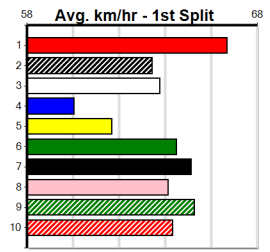

GRV VICBRED SERIES FINAL (0-4 WINS)

Distance: 650m, Race Type: Restricted Win Final, Total Prizemoney: $14,725
1st: $10,000, 2nd: $3,100, 3rd: $1,550, 4th: $75

GO SEEK REECE (1) was a dominant 37.62 heat winner last week and he is drawn to lead throughout again. HARVEY INTENTION (5) is a strong type and he is a good anchor for top four in your SRM. WINDSOR GIRL (8) just needs luck through the bend

Watchdog Tips: 1 5 8 4 Bet: Box Trifecta 1,4,5,8 ($10 for 41.67%)

GO SEEK REECE [4] Dominant heat winner, drawn to lead, yes $2.80
Owner(s): CHAMPAGNE PTN (SYN), S Smith, A Langton
Winning Distances: < 300m (0) 300 - 399m (0) 400 - 499m (1) 500 - 599m (1) 600 - 699m (2) > 700m (0)
Winning Weights: 31.6(1) 32.0(2) 32.3(1)
4th (5) 32.0 600 MEA R3 23-Mar-24 35.21 34.26 11.00 PASS MARK (34.47) M/6644 . . . 9.44 $7.50 X67
1st (3) 32.0 600 MEA R9 30-Mar-24 34.64 34.35 4.75L SHARP THIEF (34.97) Q/1111 . . . 9.04 $3.90 X67
3rd (6) 32.1 595 SAN R4 04-Apr-24 34.83 34.39 5.50L DEDALUS DIGGLE (34.46) M/4433 . . . 9.58 $4.00 5
5th (5) 32.1 595 SAN R5 11-Apr-24 35.18 34.56 4.25L POMMEL BOY (34.90) M/7666 . . . 9.75 $5.60 5
3rd (7) 32.0 680 GEL R6 19-Apr-24 39.59 39.28 4.50L OSANNA BALE (39.28) M/4223 . . . 18.58 $20.60 S
2nd (5) 31.7 595 SAN R10 25-Apr-24 34.83 34.24 8.50L IRISH MILLIE (34.24) M/4332 . . . 9.46 $5.00 5
4th (1) 32.0 715 SAN R6 02-May-24 42.46 41.79 10.00 UNREAL SPEED (41.79) M/2234 . . . 6.16 $24.00 5
1st (7) 32.0 650 WBL R4 09-May-24 37.62 37.62 4.50L PAYBACK (37.93) M/1111 . . . SW 17.36 $5.30 RWH
Last 3 wins NOT included above
1st (1) 32.3 400 GEL R1 19-Dec-23 23.01 22.62 0.10L ASSUME FLOPPY (23.02) M/11 . . . 8.58 $2.30 M
1st (6) 31.6 525 MEA R1 20-Jan-24 30.30 29.69 2.75L BUN STORM (30.47) S/6544 . . . SW 5.32 $41.70 7

SHAKE AND BAKE [5] Far from disgraced last week, can run a drum $8.00
Owner(s): Super Tora (SYN), G Farrugia, W Gallagher, S Siegersma, B Schuring
Winning Distances: < 300m (0) 300 - 399m (0) 400 - 499m (0) 500 - 599m (3) 600 - 699m (0) > 700m (0)
Winning Weights: 30.2(1) 30.6(1) 30.9(1)
6th (2) 30.3 525 MEA R3 24-Feb-24 30.47 29.71 6.50L OREGON FAVORS (30.02) M/8666 . . . 5.33 $4.10 X67
1st (6) 30.9 525 MEP R9 20-Mar-24 30.67 30.00 0.50L WBLECK WRANGLER (30.69) M/3222 . . . 5.27 $3.00 X67
3rd (8) 30.7 515 SAN R11 28-Mar-24 29.77 29.45 4.50L FERNANDO GOMEZ (29.46) S/3433 . . . 5.27 $5.50 5
2nd (5) 30.8 515 SAN R11 04-Apr-24 29.90 29.15 3.00L FAST HEADACHE (29.69) M/5633 . . . 5.25 $3.60 5
5th (8) 30.6 515 SAN R11 11-Apr-24 30.18 29.45 8.00L BLACK SAIL (29.62) M/6566 . . . 5.31 $4.40 5
3rd (4) 30.8 525 MEP R6 24-Apr-24 30.42 29.79 5.50L GOLD SCOTCH (30.05) M/8865 . . . 5.40 $8.60 5H
4th (1) 30.9 525 MEA R2 04-May-24 30.64 29.61 3.75L GOLD SCOTCH (30.38) Q/4667 . . . 5.19 $3.90 5F
3rd (6) 31.0 650 WBL R5 09-May-24 38.01 37.62 2.25L WINDSOR GIRL (37.86) M/223 . . . 17.64 $4.70 RWH
Last 3 wins NOT included above
1st (1) 30.6 525 MEP R1 27-Dec-23 30.18 29.97 5.50L GO SEEK FRANCENE (30.56) Q/2211 . . . SW 5.19 $5.30 M
1st (4) 30.2 525 MEP R4 14-Feb-24 30.27 30.06 2.00L MISSES EASY (30.39) M/3333 . . . 5.27 $3.90 X67H