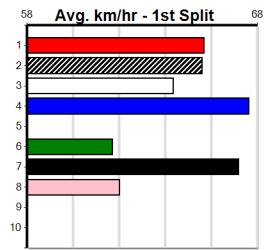

MATKO HIRE

Distance: 390m, Race Type: Grade 7, Total Prizemoney: $2,925
1st: $1,950, 2nd: $600, 3rd: $300, 4th: $75

ASTON ZINGARA (7) has turned in some great performances here to date and she has the speed to cross and lead. FABRICATE (1) is drawn to be on the pace from the outset, while MINH NARDO (8) should be able to follow the favourite across early

Watchdog Tips: 7 1 8 6 Bet: Win 7

FABRICATE [7] Drawn to be on the pace throughout, danger $3.40
Owner(s): TALK TO ME (SYN), N Bush, M Scoble, M O'Brien
Trainer: Debbie Goudge (Terang)

RESIGN THE PLOW [7] Will push up the track, may find bother $16.00
Owner(s): M Wright
Trainer: Madison Hunt (Cudjee)

LUCY JANE [7] Likely to bump with the two early on, risky $12.00
Owner(s): S Bruce
Trainer: Gary Hunt (Cudjee)

SUPER SEDAN [7] Still learning but has solid muster, place claims $8.00
Owner(s): G Collins
Trainer: Margery Quick (Haddon)

*** VACANT BOX ***
Owner(s):
Trainer:
Box History

1

2

3

4

5