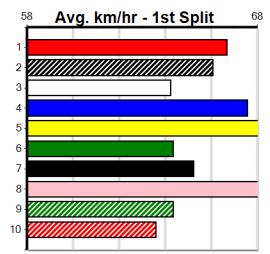

WOOD MOTORCYCLE & MOWER

Distance: 390m, Race Type: Grade 5, Total Prizemoney: $2,925
1st: $1,950, 2nd: $600, 3rd: $300, 4th: $75

FRONT COVER (8) was smartly placed here last week and she can go one better this time around.
DOT'S REDEEMER (6) caught the eye last time out and she just needs a little room early on.
STRESS TEST (3) led for a long way last time out.

Watchdog Tips: 8 6 3 4 Bet: Win 8

LINDA LOBSTER [5] Capable but prefer out wide, place best $6.00
BK Bitch Feb-22 Sire: ASTON DEE BEE Dam: MAJA MAHI MAHI
Owner(s): MIDDLE TOTE (SYN), H Bailey, J Aitken
Trainer: Jordan Mcquillen (Lara)

MORAINE MARIO [5] Down on best form, may get crowded early $12.00
BE Dog Mar-21 Sire: WHISKEY RIOT Dam: MORaine COCO
Owner(s): MORaine (SYN), G Judd, S Judd
Trainer: Glenn Judd (Noorat)

STRESS TEST [5] Led for a long way last time, can threaten $4.80
BK Dog Dec-20 Sire: MY REDEEMER Dam: MISS ENERGISER
Owner(s): P Inguanti
Trainer: Mary Inguanti (Camperdown)

ALL DAMIRO (NSW)[5] Can come out running, may cause an upset $7.00
BK Dog Jan-21 Sire: FERNANDO BALE Dam: MISS SPLENDAMIRO
Owner(s): M Roberts
Trainer: Mark Roberts (Terang)

BANK ON FRANKIE [5] Front runner, too much pace in this, outclassed $10.00
F Dog Nov-20 Sire: BERNARDO Dam: PRINCESS MARJEN
Owner(s): M Roberts
Trainer: Catherine Roberts (Terang)

1

2

3

4

5