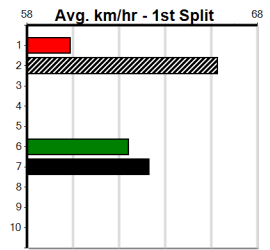

MACEY'S BISTRO

1

4:54PM

(VIC time)

Distance: 390m, Race Type: Maiden, Total Prizemoney: $2,535
1st: $1,680, 2nd: $520, 3rd: $260, 4th: $75

BELLE RIOT (8) is a royally bred type and she is a member of a strong kennel, so expect her to be well supported. BIG SOLOMONA (2) has been runner up in his four runs to date and he should be in the mix again. CUTTY FLAM (3) is in good hands.

Watchdog Tips: **8** **2** **3** **6** **Bet:** **Win 8**

1

PRINCETOWN FLYER [M] **Steady to date, may need it easier, next time** **$16.00**
BK Bitch Mar-22 Sire: TOMMY SHELBY Dam: IVY WREN Trainer: April Janssen (Princetown)
Owner(s): A Janssen
Winning Distances: < 300m (0) 300 - 399m (0) 400 - 499m (0) 500 - 599m (0) 600 - 699m (0) > 700m (0)
Winning Weights:
7th (6) 26.9 390 WBL R4 28-Dec-23 23.32 22.00 14.00 NOLAN BALE (22.39) S/87 9.37 $11.40 MH
7th (6) 27.3 460 GEL R3 15-Mar-24 26.79 25.73 12.00 BLUE JAZZ (25.98) M/667 7.01 $29.50 M
6th (8) 27.1 450 BAL R1 20-Mar-24 25.96 25.01 8.00L ZIPPING WHINCUP (25.40) M/765 6.96 $50.40 M
4th (3) 27.2 390 WBL R3 26-Mar-24 22.89 22.28 4.75L CAUSING RUBBLE (22.56) M/74 9.17 $7.10 M
6th (5) 27.1 460 GEL R2 29-Mar-24 26.95 25.69 12.00 WREN BALE (26.18) M/878 6.88 $33.30 M
3rd (7) 27.5 390 WBL R2 13-May-24 22.90 22.34 4.75L PAW WALDO (22.57) M/55 9.17 $8.90 M
Last 3 wins NOT included above

Box History

Bx	1st	2nd	3rd	4th	5th	6th	7th	8th
1								
2								
3				1				
4								
5						1		
6								2
7		1						
8						1		

Prize Best	$210.00
Starts	NBT
Trk/Dts	6-0-0-1
APM	3-0-0-1
	200

2

BIG SOLOMONA [M] **Runner up in all four runs, danger if steps** **$3.40**
BK Dog Feb-22 Sire: HOUDINI BOY Dam: ELUSIVE ANAKE Trainer: Darren Fisher (Lara)
Owner(s): FISHOUNDS (SYN), D Fisher, S Fisher
Winning Distances: < 300m (0) 300 - 399m (0) 400 - 499m (0) 500 - 599m (0) 600 - 699m (0) > 700m (0)
Winning Weights:
2nd (5) 36.2 410 HOR R1 16-Apr-24 23.61 23.10 2.25L JED'S MEMORY (23.46) M/11 10.29 $2.90 M
2nd (2) 36.3 410 HOR R1 19-Apr-24 23.79 23.40 0.25L RUXTON SPICE (23.78) M/22 10.48 $1.40 M
2nd (1) 35.4 435 SLE R1 05-May-24 25.08 24.32 1.25L VELOX BALE (25.00) Q/112 5.27 $5.20 M
2nd (4) 35.4 425 BEN R2 10-May-24 24.32 23.72 2.00L HIGHER FORCE (24.18) M/222 6.61 $9.70 M
Last 3 wins NOT included above

Box History

Bx	1st	2nd	3rd	4th	5th	6th	7th	8th
1	1							
2		1						
3								
4		1						
5		1						
6								
7								
8								

Prize Best	$2080.00
Starts	FSH
Trk/Dts	4-0-4-0
APM	0-0-0-0
	2080

3

CUTTY FLAM [M] **Well bred, in good hands, main danger** **$4.20**
BK Dog Apr-22 Sire: FERAL FRANKY Dam: RIFTED SPIRIT Trainer: Colin Brennan (Napoleons)
Owner(s): C Brennan
Winning Distances: < 300m (0) 300 - 399m (0) 400 - 499m (0) 500 - 599m (0) 600 - 699m (0) > 700m (0)
Winning Weights:
Last 3 wins NOT included above

Box History

Bx	1st	2nd	3rd	4th	5th	6th	7th	8th
1								
2								
3								
4								
5								
6								
7								
8								

Prize Best	$0
Starts	FSH
Trk/Dts	0-0-0-0
APM	0-0-0-0
	0