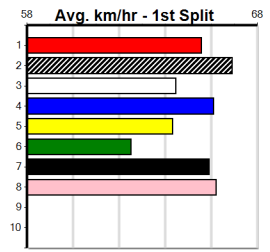

SPORTSBET HT2

Distance: 450m, Race Type: Grade 5 Heat, Total Prizemoney: $2,925
1st: $1,950, 2nd: $600, 3rd: $300, 4th: $75

WEBLEC WHOOP (2) has a fair bit on these class wise and he should assume control soon after box rise. MORAINÉ ARNIE (7) led for a long way when placed here and he should be in the firing line throughout. LAMIA ERNIE (3) can run a cheeky race.

Watchdog Tips: 2 7 3 6 Bet: Trifecta 2/3,6,7/1,3,6,7 ($10 - 111.11%)

NICKI WHOOP [5] Flat patch mid race, can push wide, finds bother $8.00
BK Bitch Sep-20 Sire: HOSTILE Dam: QUICK SUCCESSION
Owner(s): TO THE MAX SYNDICATE (SYN), A Honan, A Clayton, T Honan, J Clayton
Trainer: Darren Beasley (Footscray West)

WEBLEC WOLF [5] Class edge, can pounce on the arm, yes $1.90
BD Dog Nov-21 Sire: KINLOCH BRAE Dam: WEBLEC DIAMOND
Owner(s): WEBLANG (SYN), A Langton, J Weber, N Loechel
Trainer: Jeffrey Britton (Anakie)

LAMIA ERNIE (NSW)[5] Far from disgraced at Bendigo, can threaten $10.00
BK Dog Oct-21 Sire: SUPERIOR PANAMA Dam: ICE GAMBLER
Owner(s): G Carchedi
Trainer: Chris Armstrong (Hoppers Crossi)

SILVER TAQUISHA [5] Down on confidence, needs to lead, tough ask $21.00
BK Bitch Feb-21 Sire: BARCIA BALE Dam: SILVER CUPCAKE
Owner(s): D Burnett
Trainer: Keith Lloyd (Anakie)

FREDDY DEEDS [5] Steady record here, may get crowded, risky $12.00
BK Dog Mar-21 Sire: BERNARDO Dam: BEAUT DEEDS
Owner(s): G Anders
Trainer: Garry Anders (Koroit)