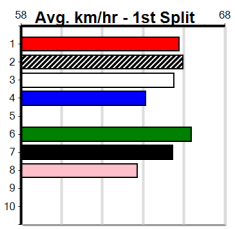

MR AUDACIOUS @ STUD

Distance: 350m, Race Type: Mixed 4/5, Total Prizemoney: \$3,360
1st: \$2,250, 2nd: \$690, 3rd: \$345, 4th: \$75

10

10:17PM

(VIC time)

Watchdog Tips:	0	0	0	0	Bet:	.
-----------------------	----------	----------	----------	----------	-------------	---