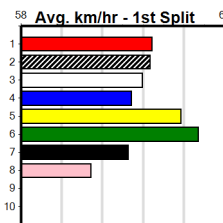

MCMAHON BUILDERS

Distance: 450m, Race Type: Mixed 4/5, Total Prizemoney: $3,360
1st: $2,250, 2nd: $690, 3rd: $345, 4th: $75

Watchdog Tips: 0 0 0 0 Bet:

Main race results table with columns: Form, Box, Weight, Dist, Track, Date, Time, BON, Margin, 1st/2nd (Time), PIR, Checked, Comment, W/R, Split 1, S/P, Grade. Includes sub-headers for each race (1-10), trainer names, and winning boxes.