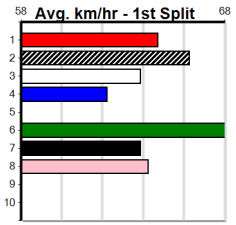

Watchdog Tips: 0 0 0 0 Bet: