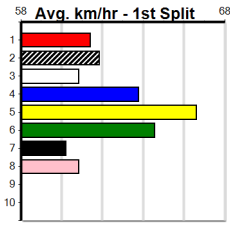

Winning Boxes

1	2	3	4	5	6	7	8
1	1				1		
Prize				\$6,495.00			
Best				NBT			
Starts				20-3-6-2			
Trk/Dst				8-0-3-1			
APM				\$4249			

Winning Boxes

1	2	3	4	5	6	7	8
1	1		2	1	1	1	
Prize				\$12,395.00			
Best				22.20			
Starts				50-7-5-8			
Trk/Dst				18-4-1-4			
APM				\$4858			

Winning Boxes

1	2	3	4	5	6	7	8
2		1					1
Prize				\$22,701.25			
Best				NBT			
Starts				64-4-5-8			
Trk/Dst				1-0-0-0			
APM				\$2740			

Traralgon

SPORTSBET NOBODY DOES IT EASIER

Distance: 395m, Race Type: Mixed 6/7, Total Prizemoney: \$2,925
 1st: \$1,950, 2nd: \$600, 3rd: \$300, 4th: \$75