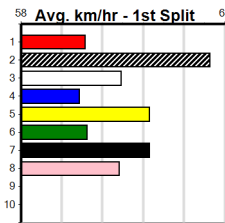

BRIDGES ON ARGYLE TRARALGON

Distance: 350m, Race Type: Mixed 6/7, Total Prizemoney: $2,925
1st: $1,950, 2nd: $600, 3rd: $300, 4th: $75

Watchdog Tips: **0 0 0 0** Bet: