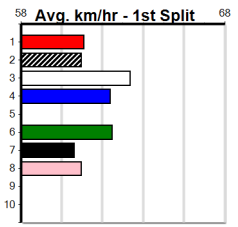

HARD STYLE RICO @ STUD (1-3 WINS)

Distance: 450m, Race Type: Restricted Win, Total Prizemoney: \$2,925
1st: \$1,950, 2nd: \$600, 3rd: \$300, 4th: \$75

Watchdog Tips: 0 0 0 0 **Bet:** .

Form	Box	Weight	Dist	Track	Date	Time	BON	Margin	1st/2nd (Time)	PIR	Checked	Comment	W/R	Split 1	S/P	Grade
------	-----	--------	------	-------	------	------	-----	--------	----------------	-----	---------	---------	-----	---------	-----	-------