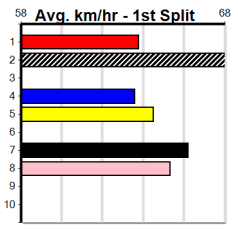

Traralgon

HOOKED ON SCOTCH @ STUD

Distance: 395m, Race Type: Mixed 4/5, Total Prizemoney: $3,360
1st: $2,250, 2nd: $690, 3rd: $345, 4th: $75

9
9:56PM
(VIC time)

Watchdog Tips: 0 0 0 0 **Bet:** _____

Form	Box	Weight	Dist	Track	Date	Time	BON	Margin	1st/2nd (Time)	PIR	Checked	Comment	W/R	Split 1	S/P	Grade	Winnings Boxes							
1 QUESTION BALE (NSW)[5]																	Winnings Boxes							
Trainer: Tammy Kennedy - harris (Devon Meadows)																	Winnings Boxes							
Owner(s): L Harris																	Winnings Boxes							
2 SHORT AND STUMPY [4]																	Winnings Boxes							
Trainer: Lyn Smith (Nambrok)																	Winnings Boxes							
Owner(s): DARREN AND MICHAEL PULEIO (SYN), D Puleio, M Puleio																	Winnings Boxes							
3 *** VACANT BOX ***																	Winnings Boxes							
Trainer:																	Winnings Boxes							
Owner(s):																	Winnings Boxes							
4 BLOCK BUSTED [5] Biks																	Winnings Boxes							
Trainer: Garry Barnsley (Morwell)																	Winnings Boxes							
Owner(s): S Wood																	Winnings Boxes							
5 MYALL SANDY [4]																	Winnings Boxes							
Trainer: Raymond Gilmore (Kilmany)																	Winnings Boxes							
Owner(s): Yacaaba (SYN), J Risk, R Gilmore, E Risk, S Risk																	Winnings Boxes							
6 *** VACANT BOX ***																	Winnings Boxes							
Trainer:																	Winnings Boxes							
Owner(s):																	Winnings Boxes							
7 MY MATE MINA [5]																	Winnings Boxes							
Trainer: Greg Doyle (Mulgrave)																	Winnings Boxes							
Owner(s): R Di mauro																	Winnings Boxes							
8 DUCATI ROY (TAS)[4]																	Winnings Boxes							
Trainer: Michael Sherriff (Latrobe)																	Winnings Boxes							
Owner(s): Esplanade (SYN), B Heawood, M Johnson, M Keating																	Winnings Boxes							
9 *** NO RESERVE ***																	Winnings Boxes							
Trainer:																	Winnings Boxes							
Owner(s):																	Winnings Boxes							
10 *** NO RESERVE ***																	Winnings Boxes							
Trainer:																	Winnings Boxes							
Owner(s):																	Winnings Boxes