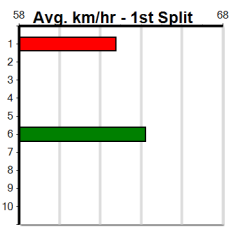

FENECH CURTAINS AND BLINDS

Distance: 350m, Race Type: Maiden, Total Prizemoney: $2,535
1st: $1,680, 2nd: $520, 3rd: $260, 4th: $75

1

7:12PM

(VIC time)

Watchdog Tips:

0 0 0 0

Bet: .

Form	Box	Weight	Dist	Track	Date	Time	BON	Margin	1st/2nd (Time)	PIR	Checked	Comment	W/R	Split 1	S/P	Grade		
1 SANDY BALE (NSW)[M]																		
F	D				Mar-22		KONOMI		WENDALIN BALE									<table border="1"> <tr><th colspan="8">Winning Boxes</th></tr> <tr><td>1</td><td>2</td><td>3</td><td>4</td><td>5</td><td>6</td><td>7</td><td>8</td></tr> <tr><td colspan="4">Prize Best</td><td colspan="4">$1,145.00</td></tr> <tr><td colspan="4">Starts</td><td colspan="4">5-0-1-3</td></tr> <tr><td colspan="4">Trk/Dst</td><td colspan="4">3-0-1-1</td></tr> <tr><td colspan="4">APM</td><td colspan="4">$1041</td></tr> <tr><td colspan="8">ENG TRA 2024-05-15</td></tr> </table>
Trainer: Tammy Kennedy - harris (Devon Meadows)																		
ST (-)		30.1 350		TRA	29-Apr-24		20.16		3.25L		Trial Cleared		M/11	1of4		6.69 $.		ST
2nd (1)		29.8 350		TRA	R1	03-May-24		20.13 19.33		4.50L		TARGET TIME (19.84)	M/32			6.66 $1.40		M
3= (8)		29.8 350		TRA	R1	06-May-24		20.60 19.51		1.25L		BRAEMAR JESSIE (20.53)	Q/13			6.72 $2.10		T3-M
7th (1)		29.9 350		TRA	R1	15-May-24		21.00 19.76		13.00L		GIN CHASER (20.09)	Q/68			6.87 $5.60		M
Owner(s): L Harris																		
2 PAW TEMPE (NSW)[M]																		
BD	B				Jul-22		DYNA TRON		HADEEL BALE									<table border="1"> <tr><th colspan="8">Winning Boxes</th></tr> <tr><td>1</td><td>2</td><td>3</td><td>4</td><td>5</td><td>6</td><td>7</td><td>8</td></tr> <tr><td colspan="4">Prize Best</td><td colspan="4">$0</td></tr> <tr><td colspan="4">Starts</td><td colspan="4">FSH</td></tr> <tr><td colspan="4">Trk/Dst</td><td colspan="4">0-0-0-0</td></tr> <tr><td colspan="4">APM</td><td colspan="4">$0</td></tr> </table>
Trainer: Deborah Coleman (Lara)																		
Owner(s): B Wheeler																		
3 RIO BANANA [M]																		
WBK	B				May-22		MEPUNGA BLAZER		CROWDZA COMING									<table border="1"> <tr><th colspan="8">Winning Boxes</th></tr> <tr><td>1</td><td>2</td><td>3</td><td>4</td><td>5</td><td>6</td><td>7</td><td>8</td></tr> <tr><td colspan="4">Prize Best</td><td colspan="4">$0</td></tr> <tr><td colspan="4">Starts</td><td colspan="4">FSH</td></tr> <tr><td colspan="4">Trk/Dst</td><td colspan="4">0-0-0-0</td></tr> <tr><td colspan="4">APM</td><td colspan="4">$0</td></tr> </table>
Trainer: Tyllah Boreland (Seaspray)																		
Owner(s): J Boreland																		
4 RIO APPLE [M]																		
WBK	B				May-22		MEPUNGA BLAZER		CROWDZA COMING									<table border="1"> <tr><th colspan="8">Winning Boxes</th></tr> <tr><td>1</td><td>2</td><td>3</td><td>4</td><td>5</td><td>6</td><td>7</td><td>8</td></tr> <tr><td colspan="4">Prize Best</td><td colspan="4">$0</td></tr> <tr><td colspan="4">Starts</td><td colspan="4">FSH</td></tr> <tr><td colspan="4">Trk/Dst</td><td colspan="4">0-0-0-0</td></tr> <tr><td colspan="4">APM</td><td colspan="4">$0</td></tr> </table>
Trainer: Tyllah Boreland (Seaspray)																		
Owner(s): J Boreland																		
5 *** VACANT BOX ***																		
Trainer:																		
Owner(s):																		
6 RIO WHIZZER [M]																		
BK	B				May-22		MEPUNGA BLAZER		CROWDZA COMING									<table border="1"> <tr><th colspan="8">Winning Boxes</th></tr> <tr><td>1</td><td>2</td><td>3</td><td>4</td><td>5</td><td>6</td><td>7</td><td>8</td></tr> <tr><td colspan="4">Prize Best</td><td colspan="4">$930.00</td></tr> <tr><td colspan="4">Starts</td><td colspan="4">NBT</td></tr> <tr><td colspan="4">Trk/Dst</td><td colspan="4">5-0-1-2</td></tr> <tr><td colspan="4">APM</td><td colspan="4">2-0-1-1</td></tr> <tr><td colspan="4">APM</td><td colspan="4">$930</td></tr> <tr><td colspan="8">ENG TRA 2024-05-15</td></tr> </table>
Trainer: John Boreland (Seaspray)																		
4th (8)		26.7 400		WGL	R1	26-Apr-24		23.39 22.35		3.5L		HIGHLAND WARRIOR (23.15)	M/32			8.61 $3.20		M
3rd (5)		26.5 395		TRA	R1	01-May-24		22.51 21.88		2.25L		LAKEVIEW DECEAH (22.37)	M/532			3.78 $4.80		M
4th (4)		26.6 395		TRA	R2	10-May-24		22.57 21.62		4.25L		PAW USAMI (22.28)	Q/233			3.88 $1.70		M
3rd (4)		27.1 350		TRA	R1	15-May-24		20.17 19.76		1.25L		GIN CHASER (20.09)	M/33			6.83 $5.90		M
Owner(s): J Boreland																		
7 PAW MANNY (NSW)[M]