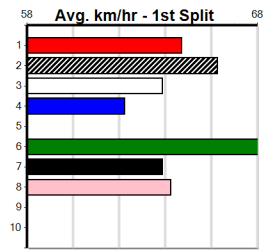

KISS PROFESSIONAL SOLUTIONS

Distance: 395m, Race Type: Grade 5, Total Prizemoney: $2,925
1st: $1,950, 2nd: $600, 3rd: $300, 4th: $75

DR. HAROLD (4) was racing well before his last start fall and he may only need to step on terms to salute in this. GET A GRIP (6) can race on the speed from the outset here and he should be right in the finish again.

Watchdog Tips: 4 6 1 3 Bet: Win 4

VELUZA BALE (NSW)[5] Good turn of foot once balanced, chance this draw. $4.20
BK Dog Apr-21 Sire: DYNA VILLA Dam: QUAIL BALE
Owner(s): B Wheeler
Trainer: Robert Camilleri (Lara)
Winning Distances: < 300m (0) 300 - 399m (1) 400 - 499m (6) 500 - 599m (0) 600 - 699m (0) > 700m (0)
Winning Weights: 30.2(1) 30.4(1) 30.5(1) 30.9(1) 31.1(1) 31.3(1) 32.0(1)
Box History table and Prizemoney details.

YOU YANG YAALA [5] Been well beaten in recent times, unlikely here. $41.00
BK Bitch Oct-20 Sire: SULZANTI Dam: PANDORA'S PROOF
Owner(s): A Welsh
Trainer: Jason Wickham (Lara)
Winning Distances: < 300m (0) 300 - 399m (2) 400 - 499m (4) 500 - 599m (3) 600 - 699m (0) > 700m (0)
Winning Weights: 26.0(1) 26.4(2) 26.6(1) 26.7(2) 26.8(2) 27.0(1)
Box History table and Prizemoney details.

NAVAL POST [5] Resuming, solid win here before spell, threat. $5.00
WBK Dog Dec-20 Sire: AUSSIE INFRARED Dam: LADY BANG BANG
Owner(s): A May
Trainer: Anthony May (Seaford)
Winning Distances: < 300m (0) 300 - 399m (1) 400 - 499m (1) 500 - 599m (2) 600 - 699m (0) > 700m (0)
Winning Weights: 29.0(1) 29.3(1) 29.4(1) 29.6(1)
Box History table and Prizemoney details.

DR. HAROLD [5] Racing well before last start fall, can go close. $4.60
BK Dog Feb-21 Sire: BERNARDO Dam: BEATRICE
Owner(s): DOCTORS KENNELS (SYN), J McMahon, J Gill
Trainer: Judith McMahon (Darriman)
Winning Distances: < 300m (0) 300 - 399m (2) 400 - 499m (1) 500 - 599m (0) 600 - 699m (0) > 700m (0)
Winning Weights: 30.4(1) 31.2(1) 31.3(1)
Box History table and Prizemoney details.

*** VACANT BOX ***
Sire: Dam:
Owner(s):
Trainer:
Winning Distances: < 300m (0) 300 - 399m (0) 400 - 499m (0) 500 - 599m (0) 600 - 699m (0) > 700m (0)
Winning Weights:
Box History

1

2

3

4

5