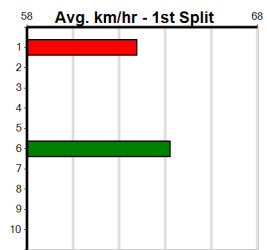

FENECH CURTAINS AND BLINDS

Distance: 350m, Race Type: Maiden, Total Prizemoney: $2,535
1st: $1,680, 2nd: $520, 3rd: $260, 4th: $75

Debutants PAW MANNY (7) and PAW TEMPE (2) are the newest runners of the current Paw brigade racing the circuit and could be the two battling it out in the run to the line based on the talent shown by their littermates.

Watchdog Tips: **7** **2** **5** **1** **Bet:** **Win 7**

Form Box	Wgt	Dist	Track	Date	Time	BON	Margin	1st/2nd (Time)	PIR	Checked	Comment	W/R	Split 1	S/P	Grade
1	SANDY BALE (NSW)[M] Shown early speed in recent placings, chance. $6.50														
	F Dog Mar-22 Sire: KONOMI Dam: WENDALIN BALE Trainer: Tammy Kennedy - harris (Devon)														
	Owner(s): L Harris														
	Winning Distances: < 300m (0) 300 - 399m (0) 400 - 499m (0) 500 - 599m (0) 600 - 699m (0) > 700m (0)														
	Winning Weights:														
	3rd (4) 30.1 400 GEL R10 22-Jan-24 23.28 22.63 4.25L MUSIC LESSON (22.99) M/32 . . . 8.69 $16.60 M														
	3rd (3) 30.3 390 BAL R1 17-Apr-24 22.94 22.22 4.75L DARTS NIGHT (22.62) M/11 . V5 . 8.62 $3.30 M														
	ST (-) 30.1 350 TRA 29-Apr-24 20.16 3.25L Trial Cleared M/11 . 1of4 . 6.69 . ST														
	2nd (1) 29.8 350 TRA R1 03-May-24 20.13 19.33 4.50L TARGET TIME (19.84) M/32 . . . 6.66 $1.40 M														
	3= (8) 29.8 350 TRA R1 06-May-24 20.60 19.51 1.25L BRAEMAR JESSIE (20.53) Q/13 . . . 6.72 $2.10 T3-M														
7th (1) 29.9 350 TRA R1 15-May-24 21.00 19.69 13.00 GIN CHASER (20.09) Q/68 . . . 6.87 $5.60 M															
Last 3 wins NOT included above															
Box History															
<table border="1"> <thead> <tr> <th>Bx</th> <th>1st</th> <th>2nd</th> <th>3rd</th> <th>4th</th> <th>5th</th> <th>6th</th> <th>7th</th> <th>8th</th> </tr> </thead> <tbody> <tr><td>1</td><td></td><td>1</td><td></td><td></td><td></td><td></td><td></td><td>1</td></tr> <tr><td>2</td><td></td><td></td><td></td><td></td><td></td><td></td><td></td><td></td></tr> <tr><td>3</td><td></td><td></td><td></td><td></td><td></td><td></td><td></td><td></td></tr> <tr><td>4</td><td></td><td></td><td>1</td><td></td><td></td><td></td><td></td><td></td></tr> <tr><td>5</td><td></td><td></td><td></td><td></td><td></td><td></td><td></td><td></td></tr> <tr><td>6</td><td></td><td></td><td></td><td></td><td></td><td></td><td></td><td></td></tr> <tr><td>7</td><td></td><td></td><td></td><td></td><td></td><td></td><td></td><td></td></tr> <tr><td>8</td><td></td><td></td><td></td><td></td><td>1</td><td></td><td></td><td></td></tr> </tbody> </table>															
Prize Best $1145.00 NBT															
Starts 5-0-1-3															
Trk/Dts 3-0-1-1															
APM 1041															
2	PAW TEMPE (NSW)[M] *** SCRATCHED *** $4.20														
	BD Bitch Jul-22 Sire: DYNA TRON Dam: HADEEL BALE Trainer: Deborah Coleman (Lara)														
	Owner(s): B Wheeler														
	Winning Distances: < 300m (0) 300 - 399m (0) 400 - 499m (0) 500 - 599m (0) 600 - 699m (0) > 700m (0)														
	Winning Weights:														
	Last 3 wins NOT included above														
	Box History														
	<table border="1"> <thead> <tr> <th>Bx</th> <th>1st</th> <th>2nd</th> <th>3rd</th> <th>4th</th> <th>5th</th> <th>6th</th> <th>7th</th> <th>8th</th> </tr> </thead> <tbody> <tr><td>1</td><td></td><td></td><td></td><td></td><td></td><td></td><td></td><td></td></tr> <tr><td>2</td><td></td><td></td><td></td><td></td><td></td><td></td><td></td><td></td></tr> <tr><td>3</td><td></td><td></td><td></td><td></td><td></td><td></td><td></td><td></td></tr> <tr><td>4</td><td></td><td></td><td></td><td></td><td></td><td></td><td></td><td></td></tr> <tr><td>5</td><td></td><td></td><td></td><td></td><td></td><td></td><td></td><td></td></tr> <tr><td>6</td><td></td><td></td><td></td><td></td><td></td><td></td><td></td><td></td></tr> <tr><td>7</td><td></td><td></td><td></td><td></td><td></td><td></td><td></td><td></td></tr> <tr><td>8</td><td></td><td></td><td></td><td></td><td></td><td></td><td></td><td></td></tr> </tbody> </table>														
	Prize Best $0 FSH														
	Starts 0-0-0-0														
Trk/Dts 0-0-0-0															
APM 0															
3	RIO BANANA [M] Littermate of the 6, betting best guide. $7.00														
	WBK Bitch May-22 Sire: MEPUNGA BLAZER Dam: CROWDZA COMING Trainer: Tyllah Boreland (Seaspray)														
	Owner(s): J Boreland														
	Winning Distances: < 300m (0) 300 - 399m (0) 400 - 499m (0) 500 - 599m (0) 600 - 699m (0) > 700m (0)														
	Winning Weights:														
	Last 3 wins NOT included above														
	Box History