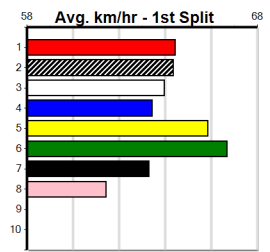

MCMAHON BUILDERS

Distance: 450m, Race Type: Mixed 4/5, Total Prizemoney: $3,360
1st: $2,250, 2nd: $690, 3rd: $345, 4th: $75

ZARA MARNIE (6) has recorded scorching all the way wins in her last 4 starts and she will take a power of beating again. WINKING WILLIE (2) posted some lightning wins last month and can challenge. PLAY THE VICTIM (5) was brilliant here last start.

Watchdog Tips: 6 2 5 4 Bet: Trifecta 6/2,5/2,5 ($10 - 500%)

Form Box Wgt Dist Track Date Time BON Margin 1st/2nd (Time) PIR Checked Comment W/R Split 1 S/P Grade
NINETYMILE ROCKS (QLD)[5] *** SCRATCHED *** $26.00
DKBD Bitch Apr-21 Sire: FERNANDO BALE Dam: MY SUPERSTAR
Owner(s): T Whitford
Trainer: Trevor Whitford (Willow Grove)
Winning Distances: < 300m (0) 300 - 399m (2) 400 - 499m (6) 500 - 599m (1) 600 - 699m (0) > 700m (0)
Winning Weights: 25.4(1) 25.5(1) 25.7(1) 25.9(2) 26.2(1) 26.3(1) 26.6(2)
4th (2) 26.1 460 WGL R7 02-Apr-24 26.39 25.54 4.50L TUTELINA (26.10) M/565 . . . 6.69 $8.40 5
8th (8) 26.2 525 MEA R12 06-Apr-24 31.19 29.82 16.00 POHOLKE (30.10) M/4658 . . . 5.18 $26.70 5
8th (3) 26.5 390 BAL R3 15-Apr-24 23.68 22.28 17.00 KEPLER BALE (22.52) Q/88 . . . 8.86 $11.90 T3-5
3rd (5) 26.5 515 SAP R9 21-Apr-24 30.14 29.30 1.75L BEAR HAND (30.03) M/2222 . . . 5.16 $6.20 5
1st (8) 26.6 515 SAP R11 28-Apr-24 30.12 29.50 0.75L SAM'S MULLET (30.16) M/1232 . . SW . 5.13 $11.10 5
4th (4) 26.1 515 SAP R6 05-May-24 30.44 29.71 9.50L LURE OF KILKENNY (29.79) Q/3333 . . . 5.18 $28.90 X45
8th (6) 25.8 515 SAN R2 09-May-24 30.22 29.19 8.00L CRUISING DEBBIE (29.68) M/4667 . . . 5.25 $67.20 SH
7th (7) 25.7 460 WGL R7 14-May-24 26.74 25.86 5.50L ASTON GOZO (26.36) M/577 . . . 6.71 $46.10 5
Last 3 wins NOT included above
1st (5) 26.2 340 HOB R9 14-Aug-23 19.55 19.30 3.25L FORGET ABOUT IT (19.78) 0 . . . SWAB 5.18 $2.80 5
1st (7) 26.3 461 HOB R4 24-Aug-23 26.08 25.80 3.00L BALLOON HEAD (26.30) 0 . . . 5.06 $2.50 5
1st (7) 26.6 461 HOB R4 04-Jan-24 26.50 26.03 0.75L MY BABY BLACK (26.54) 0 . . . B2 C 5.06 $2.50 5H