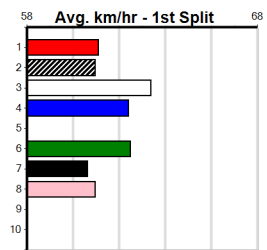

Traralgon

5

8:35PM

(VIC time)

HARD STYLE RICO @ STUD (1-3 WINS)

Distance: 450m, Race Type: Restricted Win, Total Prizemoney: $2,925
1st: $1,950, 2nd: $600, 3rd: $300, 4th: $75

ELITE DOM (6) has shown good speed in his 2 recent wins and he may prove hard to hold out again in this. MR. PRESIDENT (1) was a solid all the way winner here 2 starts back and he can challenge from the gun draw tonight.

Watchdog Tips:

6

1

4

3

Bet:

Win 6

1

MR. PRESIDENT [6] Solid all the way win here 2 starts back, danger. **$4.20**
BK Dog May-22 Sire: ZIPPING GARTH Dam: DREAMY EYES Trainer: Christian Wilk (Tanjil South)
Owner(s): Eye Candy (SYN), C Wilk, K Gorman
Winning Distances: < 300m (0) 300 - 399m (0) 400 - 499m (2) 500 - 599m (0) 600 - 699m (0) > 700m (0)
Winning Weights: 33.7(1) 34.0(1)

1st	2nd	3rd	4th	5th	6th	7th	8th					
1st (1)	33.7	435	SLE	R1	27-Mar-24	24.59	24.59	7.50L ROSCO'S DREAM (25.09)	M/211	SW	5.36	$3.40 M
6th (1)	33.5	525	MEP	R2	03-Apr-24	31.08	29.91	14.00 ZIPPING WHINCUP (30.13)	M/6666		5.33	$15.60 X67H
3rd (2)	33.6	510	SLE	R5	07-Apr-24	29.22	28.63	3.5L MAYBE EVEN YOU (28.99)	M/433		9.46	$12.40 RW
3rd (4)	34.0	450	TRA	R8	17-Apr-24	25.25	25.09	2.50L DR. KENNETH (25.09)	M/332		6.80	$8.00 X67
6th (6)	33.4	510	SLE	R9	21-Apr-24	29.46	28.83	7.00L ENGELKE ROAD (29.00)	M/446		9.39	$18.30 RW
7th (4)	34.0	460	WGL	R2	26-Apr-24	26.34	25.55	7.50L PONTING (25.84)	M/887		6.87	$64.20 X67
1st (3)	34.0	450	TRA	R5	03-May-24	25.01	24.78	4.75L HERE'S TO LOUIE (25.34)	S/111		6.72	$2.30 RW
7th (1)	33.9	515	SAP	R10	13-May-24	30.97	29.81	14.00 QILIN BALE (30.02)	S/7767		5.30	$2.80 X67H

Last 3 wins NOT included above

Box	1st	2nd	3rd	4th	5th	6th	7th	8th
1	1							
2			1					
3	1			1				
4		1	1					1
5								
6					2	1		
7				1				
8	1		2					

Prize Best	$5192.14
Starts	25.01(3)-3/5/24
Trk/Dts	17-2-2-2
APM	4-1-1-1
	4354

2

DR. BROOKLYNN [5] Likely to be in the back half early, tough ask. **$15.00**
BK Bitch Jun-20 Sire: BERNARDO Dam: DR. CADENZA Trainer: Kimberley McMahon (Darriman)
Owner(s): DOCTORS KENNELS (SYN), J McMahon, J Gill
Winning Distances: < 300m (0) 300 - 399m (1) 400 - 499m (1) 500 - 599m (1) 600 - 699m (0) > 700m (0)
Winning Weights: 30.5(1) 32.2(1) 32.6(1)

3rd	4th	5th	6th	7th	8th							
3rd (4)	32.2	435	SLE	R7	21-Jan-24	24.80	24.08	3.75L BATTLE OF WILL (24.55)	M/654		5.46	$40.50 RWH
5th (1)	32.6	435	SLE	R5	28-Jan-24	24.99	24.22	8.50L MANDINGO (24.43)	M/776		5.44	$25.60 RWF
6th (6)	32.8	500	TRA	R8	09-Feb-24	28.24	27.63	9.00L BLACK VIPER (27.63)	S/877		9.61	$39.30 5
5th (1)	30.9	395	TRA	R10	08-Apr-24	22.78	22.05	5.50L ASTUTE QUEEN (22.41)	M/256		3.79	$17.40 T3-5
7th (8)	30.8	435	SLE	R5	10-Apr-24	25.88	24.59	14.00 WHO (24.96)	M/767	V10	5.47	$17.20 5
6th (2)	30.7	435	SLE	R6	24-Apr-24	25.37	24.60	12.00 DR. SPOKES (24.60)	M/757		5.48	$37.10 5
8th (3)	30.3	450	TRA	R6	03-May-24	25.98	24.78	12.00 ROYAL MINT (25.18)	M/787		6.99	$34.90 5
3rd (4)	30.2	450	TRA	R7	06-May-24	25.49	24.96	2.00L CATCH THE OUTLAW (25.35)	M/333		6.90	$44.20 T3-RW

Last 3 wins NOT included above

Box	1st	2nd	3rd	4th	5th	6th	7th	8th
1	1	2				7	2	1
2	1	3	4	1			2	1
3			1		2	1	1	1
4		1	4	3	1	1	2	3
5	1	1	2	3		1	1	1
6			2	3		4		
7		1			4	2		
8				3	2	1	3	

Prize Best	$17095.00
Starts	NBT
Trk/Dts	83-3-8-13
APM	13-0-1-2
	1830