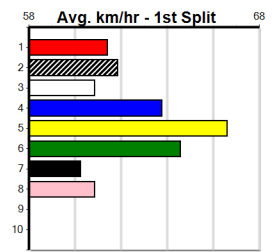

SPORTSBET NOBODY DOES IT EASIER

Distance: 395m, Race Type: Mixed 6/7, Total Prizemoney: $2,925
1st: $1,950, 2nd: $600, 3rd: $300, 4th: $75

HERE'S TO LOUIE (6) has been racing well in recent times and could be the one to beat after his solid win here 3 starts back. ROBBIE LEE ROSE (2) was a good 350m winner here 3 starts back and could be tight in the mix again tonight.

Watchdog Tips: 6 2 7 5 Bet: Win 6

Form Box Wgt Dist Track Date Time BON Margin 1st/2nd (Time) PIR Checked Comment W/R Split 1 S/P Grade

FULL BARREL [6] Comes into calculations from this draw. $7.00
Owner(s): Eye Candy (SYN), C Wilk, K Gorman
Sire: FERNANDO BALE Dam: IT'S A BLUSH
Trainer: Christian Wilk (Tanjil South)
Box History table and Prize Best Starts table included.

ROBBIE LEE ROSE [6] Good 350m win here 3 starts back, major player. $3.50
Owner(s): S Chignell
Sire: ZACK MONELLI Dam: ROSE ROSE
Trainer: Jeffrey Chignell (Rosedale)
Box History table and Prize Best Starts table included.

GASKIN BALE (NSW)[7] May get burnt off early in this, needs some luck. $15.00
Owner(s): L Harris
Sire: ORSON ALLEN Dam: ALERA BALE
Trainer: Luke Harris (Somerville)
Box History table and Prize Best Starts table included.

FIRST MATE [6] Handy mid race pace but tough ask this draw. $12.00
Owner(s): S Porteus
Sire: OUT OF RANGE Dam: TAYLOR'S CHIP
Trainer: William Major (Tanjil South)
Box History table and Prize Best Starts table included.

PLAY LAB [6] Good straight win 2 starts back, can threaten here $5.00
Owner(s): J Jarkis
Sire: TOMMY SHELBY Dam: INVICTUS LOUIE
Trainer: John Jarkis (Lang Lang East)
Box History table and Prize Best Starts table included.