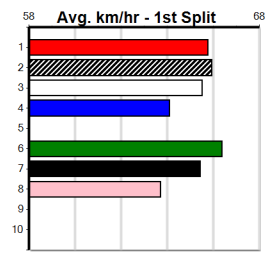

Traralgon
10
10:19PM
(VIC time)

MR AUDACIOUS @ STUD

Distance: 350m, Race Type: Mixed 4/5, Total Prizemoney: $3,360
1st: $2,250, 2nd: $690, 3rd: $345, 4th: $75

IRVING BALE (3) can explode soon after box rise in his races and he may prove hard to hold out in a race of this nature. ROYAL MINT (1) can race on the speed from the outset from her gun draw and she looks set to be prominent throughout.

Watchdog Tips: **3** **1** **6** **8** **Bet:** Trifecta 1,3/1,3/6,8 ($10 - 250%)

1

ROYAL MINT [5] **Gun draw, can race on the speed, major player.** **$2.40**
BK Bitch Sep-20 Sire: BERNARDO Dam: SUNSET BELIEVER Trainer: Jessica Bean (Tinamba)
Owner(s): R Bean
Winning Distances: < 300m (0) 300 - 399m (8) 400 - 499m (3) 500 - 599m (0) 600 - 699m (0) > 700m (0)
Winning Weights: 28.8(1) 29.0(2) 29.1(2) 29.4(3) 29.5(2) 29.8(1)

Box	1st	2nd	3rd	4th	5th	6th	7th	8th
1	3	1	2					
2	1	3	1					
3								
4	1	3	2					
5	3			1				2
6	2	1	1		1			1
7				1				
8	1	1		1	1	2		

Prize Best Starts Trk/Dts APM: $35674.29 NBT 40-11-9-6 6-0-1-4 11547

2

FLYING IN HOT [5] **Find this much harder than her last few, tested.** **$15.00**
BK Bitch Apr-21 Sire: ZAMBORA BROCKIE Dam: ROCK ME Trainer: Justin Booker (Kilmany)
Owner(s): J Booker
Winning Distances: < 300m (0) 300 - 399m (6) 400 - 499m (2) 500 - 599m (0) 600 - 699m (0) > 700m (0)
Winning Weights: 25.0(1) 25.2(2) 25.7(1) 25.8(1) 26.3(1) 26.5(1) 26.7(1)

Box	1st	2nd	3rd	4th	5th	6th	7th	8th
1	1			1	1	1	1	
2		1	1		1			2
3	3	1			1	2		1
4	1	2	1	2				
5	2	1	2	4				1
6	1		2					2
7	2	1	1		4	1	1	1
8		3						

Prize Best Starts Trk/Dts APM: $25565.00 19.71(3)-8/2/2/3 54-8-9-6 23-4-3-2 5129

3

IRVING BALE (NSW)[4] **Can explode soon after box rise, hard to hold out.** **$2.80**
BK Dog Jan-21 Sire: DYNA VILLA Dam: DYNA WINTER Trainer: Robert Camilleri (Lara)
Owner(s): B Wheeler
Winning Distances: < 300m (0) 300 - 399m (6) 400 - 499m (11) 500 - 599m (0) 600 - 699m (0) > 700m (0)
Winning Weights: 31.4(1) 31.5(1) 31.6(1) 31.7(1) 31.8(1) 31.9(2) 32.2(1) 32.4(1) 32.6(1) 32.8(1) 32.9(3) 33.1(2) 33.2(1)

Box	1st	2nd	3rd	4th	5th	6th	7th	8th
1	1	2						
2	3		1					
3	1	3	1	1	1			
4	2	2			1			
5	4	2		2		1		
6	2	4	1	2				
7	3			1		1		
8	1	1	1	1				1

Prize Best Starts Trk/Dts APM: $57882.50 19.51(5)-8/1/2/3 48-17-14-4 2-1-0-1 13741

4

JASON ROSE [5] **Much better than his last few, place hopes.** **$12.00**
BE Dog Feb-22 Sire: SHIMA SHINE Dam: SHANTELE ROSE Trainer: Bonnie Chignell (Rosedale)
Owner(s): S Chignell
Winning Distances: < 300m (0) 300 - 399m (3) 400 - 499m (0) 500 - 599m (0) 600 - 699m (0) > 700m (0)
Winning Weights: 31.6(1) 32.1(1) 32.2(1)

Box	1st	2nd	3rd	4th	5th	6th	7th	8th
1			1					
2	1		1					
3		1						1
4						1	1	
5					1	2		
6		1						
7	1			1				2
8	1	1		1				

Prize Best Starts Trk/Dts APM: $8097.50 19.82(2)-27/10/23 19-3-3-2 13-3-2-1 3458

5

*** VACANT BOX ***
Sire: Dam: Trainer:
Owner(s):
Winning Distances: < 300m (0) 300 - 399m (0) 400 - 499m (0) 500 - 599m (0) 600 - 699m (0) > 700m (0)
Winning Weights: