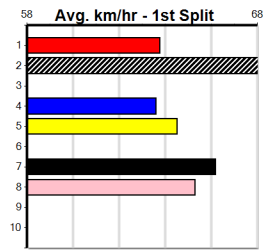

HOOKED ON SCOTCH @ STUD

Distance: 395m, Race Type: Mixed 4/5, Total Prizemoney: $3,360
1st: $2,250, 2nd: $690, 3rd: $345, 4th: $75

SHORT AND STUMPY (2) can fly soon after box rise and this prolific winner looks awfully hard to beat again in this. DUCATI ROY (8) can explode once into full stride and he should get plenty of room to wind up and make his presence felt.

Watchdog Tips: **2** **8** **5** **7** **Bet:** Trifecta 2/5,8/5,7,8 ($10 - 250%)

1

QUESTION BALE (NSW)[5] Handy win 4 starts back, gun draw, keep safe. **$15.00**

F Dog Aug-21 Sire: ORSON ALLEN Dam: HAE ALLEN Trainer: Tammy Kennedy - harris (Devon)

Owner(s): L Harris
Winning Distances: < 300m (0) 300 - 399m (1) 400 - 499m (3) 500 - 599m (0) 600 - 699m (0) > 700m (0)
Winning Weights: 31.9(1) 32.0(2) 32.3(1)

Box	1st	2nd	3rd	4th	5th	6th	7th	8th
1			1	3				
2		3	1			2	1	
3	1		1	1				
4	1	2	2		3			
5			2	2		2		
6		1	2	1	3			
7	2	2	1	1	1			
8		2	1					1

5th (4) 32.6 400 WGL R4 09-Apr-24 23.15 22.19 9.00L BANJO ONE STRING (22.53) M/65 . . . . 8.55 $37.50 X45
2nd (2) 32.4 425 BEN R6 14-Apr-24 24.26 24.03 2.50L LEKTRA RODNEY (24.10) S/332 . . . . 6.79 $2.70 T3-5
4th (1) 32.1 450 BAL R10 17-Apr-24 25.89 25.13 4.75L ZIPPING MOFFAT (25.57) Q/244 . . . . 6.66 $21.00 5
2nd (4) 32.3 450 BAL R7 21-Apr-24 26.12 25.70 6.50L ASTON OPHELIA (25.70) M/533 . . . . 6.76 $5.90 5
1= (4) 31.9 435 SLE R9 28-Apr-24 24.93 24.19 0.50L QUESTION BALE/BIG LEX M/222 . . SW . 5.37 $9.00 RW
4th (3) 32.0 395 TRA R7 03-May-24 22.44 21.81 9.00L MYALL RAY (21.81) M/665 . . . . 3.82 $72.20 X45
5th (6) 32.3 400 WGL R11 07-May-24 23.19 22.47 2.50L NOT BAD YOURSELF (23.03) M/55 . . . . 8.67 $13.00 5
4th (5) 32.1 400 WGL R11 14-May-24 23.11 22.61 1.75L HYPERKINETIC (23.00) M/55 . . . . 8.60 $9.30 5

Last 3 wins NOT included above

1st (7) 32.0 400 GEL R2 22-Aug-23 23.10 22.77 4.50L BOROUGH LIL (23.40) M/11 . . . . 8.61 $1.50 M
1st (3) 32.0 390 BAL R3 06-Nov-23 22.31 22.31 4.50L DAISY MAY (22.62) M/11 . . . . 8.63 $1.50 T3-7
1st (7) 32.3 460 GEL R10 29-Dec-23 26.16 25.91 0.10L HI THERE FRANK (26.16) M/432 . . . . 6.70 $26.60 X67H

Prize Best Starts Trk/Dts APM $13660.00 NBT 49-4-10-11 1-0-0-0 5748