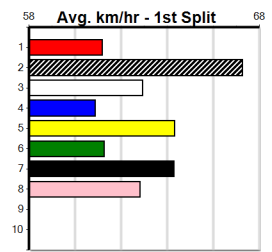

BRIDGES ON ARGYLE TRARALGON

Distance: 350m, Race Type: Mixed 6/7, Total Prizemoney: $2,925
1st: $1,950, 2nd: $600, 3rd: $300, 4th: $75

YAALA JUNIOR (5) has shown good early speed in her smart wins in 2 of her last 4 starts and she looks like the one to beat despite her tough draw. STURGIS (2) can find the arm early in this and he could be prominent throughout at a nice price.

Watchdog Tips: **5** **2** **8** **7** **Bet:** **Box Trifecta 2,5,7,8 ($10 for 41.67%)**

1

DEVIL'S NOIR (NSW)[7] **$26.00**

BK Dog Dec-20 **Sire: ZAMBORA BROCKIE Dam: FOXY FIREBALL**

Owner(s): T Whitford Trainer: Trevor Whitford (Willow Grove)

Winning Distances: < 300m (0) 300 - 399m (1) 400 - 499m (0) 500 - 599m (0) 600 - 699m (0) > 700m (0)

Winning Weights: 31.7(1)

6th	(1)	28.7	350	TRA	R10	11-Aug-23	21.17	19.69	18.00	ROWDAN (19.92)	M/57	6.96	$64.50	X67
ST (-)	34	350	TRA	R10	08-Jan-24	20.75			0.01L	Trial Cleared	M			ST
T (7)	34.4	400	WGL	R9	11-Jan-24	0.00	22.45			CARTEL GLAMOUR (22.89)	M/57	8.89	$31.10	7
3rd (3)	33.0	400	GEL	R10	23-Apr-24	23.35	22.56			8.50L SUPER SIZE FRIES (22.76)	M/22	8.74	$38.30	X67
7th (1)	33.4	390	BAL	R10	29-Apr-24	23.37	22.24			15.00L ASTON MONARCHY (22.35)	M/87	8.93	$31.70	T3-RW
8th (7)	33.7	400	WGL	R4	02-May-24	23.99	22.84			16.00L SKY HIGH DREAMS (22.89)	S/88	9.01	$47.00	T3-7
6th (4)	33.5	395	TRA	R9	06-May-24	23.28	22.33			14.00L MALLY BOY (22.33)	M/666	3.99	$50.20	T3-7
7th (5)	33.2	350	TRA	R3	13-May-24	20.96	19.97			13.00L SPEEDY PAM (20.08)	M/78	7.02	$98.70	7

Last 3 wins NOT included above

1st	(7)	31.7	395	TRA	R3	03-Apr-23	22.54	22.08	0.75L	MASTER JACKAL (22.59)	M/452	3.92	$3.00	T3-M
Trk/Dts														
APM														

2

Box History

Bx	1st	2nd	3rd	4th	5th	6th	7th	8th
1								
2								
3								
4								
5								
6								
7	1							
8								1

Prize Best Starts Trk/Dts APM

$1610.00 NBT 21-1-0-3 3-0-0-0 218

2

STURGIS [7] **$8.00**

BD Dog Mar-22 **Sire: FERAL FRANKY Dam: MANNERS MATTER**

Owner(s): K Mizzi Trainer: Dean Millier (Pakenham)

Winning Distances: < 300m (0) 300 - 399m (1) 400 - 499m (0) 500 - 599m (0) 600 - 699m (0) > 700m (0)

Winning Weights: 31.3(1)

3rd	(5)	31.4	350	HVL	R4	10-Mar-24	19.56	18.92	4.00L	IT'S A RUNAWAY (19.28)	M/1	6.57	$28.20	X67H
6th (8)	30.8	350 <td>HVL <td>R2</td> <td>17-Mar-24</td> <td>19.39</td> <td>19.11</td> <td></td> <td></td> <td>4.00L DR. HARRIS (19.11)</td> <td>Q/6</td> <td>6.54</td> <td>$40.60</td> <td>X67F</td> </td>												
2nd (3)	30.4	400 <td>WGL <td>R11</td> <td>21-Mar-24</td> <td>23.24</td> <td>22.63</td> <td></td> <td></td> <td>9.00L PANAMA STORM (22.63)</td> <td>M/33</td> <td>8.62</td> <td>$7.00</td> <td>X67</td> </td>												
3rd (8)	30.1	350 <td>TRA <td>R3</td> <td>29-Mar-24</td> <td>20.15</td> <td>19.49</td> <td></td> <td></td> <td>3.5L PLEIADIAN (19.91)</td> <td>S/63</td> <td>6.82</td> <td>$14.60</td> <td>X67</td> </td>												
5th (1)	30.2	390 <td>SHP <td>R3</td> <td>04-Apr-24</td> <td>22.81</td> <td>22.20</td> <td></td> <td></td> <td>6.00L ORIENTAL AURORA (22.42)</td> <td>M/22</td> <td>8.65</td> <td>$7.20</td> <td>T3-7</td> </td>												
5th (2)	30.4	400 <td>WGL <td>R9</td> <td>23-Apr-24</td> <td>23.46</td> <td>22.71</td> <td></td> <td></td> <td>11.00L LONG SLEEVES (22.73)</td> <td>M/45</td> <td>8.70</td> <td>$15.40</td> <td>X67</td> </td>												
5th (7)	30.8	395 <td>TRA <td>R2</td> <td>01-May-24</td> <td>22.81</td> <td>21.88</td> <td></td> <td></td> <td>3.25L ABUNDANT LUMENS (22.59)</td> <td>S/885</td> <td>4.11</td> <td>$36.50</td> <td>7</td> </td>												
5th (1)	30.7	435 <td>SLE <td>R3</td> <td>05-May-24</td> <td>25.07</td> <td>24.32</td> <td></td> <td></td> <td>6.50L SODA HAWK (24.65)</td> <td>M/333</td> <td>5.30</td> <td>$13.70</td> <td>7</td> </td>												

Last 3 wins NOT included above

1st	(2)	31.3	300	HVL	R2	21-Feb-24	17.11	16.71	0.25L	KID GEORGE (17.12)	M/1	3.93	$2.70	M
Trk/Dts														
APM														

3

Box History

Bx	1st	2nd	3rd	4th	5th	6th	7th	8th
1								
2	1							
3								
4								
5								
6								
7								
8								

Prize Best Starts Trk/Dts APM

$3695.00 NBT 21-1-2-6 1-0-0-1 2299