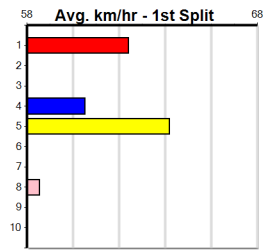

SPORTSBET FINAL

Distance: 450m, Race Type: Maiden, Total Prizemoney: $2,925
1st: $1,950, 2nd: $600, 3rd: $300, 4th: $75

GOOD VIBES ONLY (1) has been racing well in recent times and from the gun draw he could drive through mid race and prove hard to hold out. HAMISH ROSE (8) was smartly placed from this draw last start and could challenge here.

Watchdog Tips: 1 8 4 5 Bet: Quinella 1/8 ($10 for 1000%)

GOOD VIBES ONLY [M] Racing well, good mid race speed, can go close. $2.40
Owner(s): W Fasoli
Winning Distances: < 300m (0) 300 - 399m (0) 400 - 499m (0) 500 - 599m (0) 600 - 699m (0) > 700m (0)
Box History table and statistics.

GENERAL SHADOW [M] Got on heels in debut, could have excuses, place. $12.00
Owner(s): MASTER MILKY (SYN), G Masterson, T Faull
Winning Distances: < 300m (0) 300 - 399m (0) 400 - 499m (0) 500 - 599m (0) 600 - 699m (0) > 700m (0)
Box History table and statistics.

*** VACANT BOX ***
Owner(s):
Winning Distances: < 300m (0) 300 - 399m (0) 400 - 499m (0) 500 - 599m (0) 600 - 699m (0) > 700m (0)
Box History table and statistics.

DR. BUCK [M] Good placing 2 starts back when led, chance here. $4.20
Owner(s): DOCTORS KENNELS (SYN), J McMahon, J Gill
Winning Distances: < 300m (0) 300 - 399m (0) 400 - 499m (0) 500 - 599m (0) 600 - 699m (0) > 700m (0)
Box History table and statistics.

OPAL WHISPER [M] Little luck when needed in debut, can threaten. $6.00
Owner(s): A Taylor
Winning Distances: < 300m (0) 300 - 399m (0) 400 - 499m (0) 500 - 599m (0) 600 - 699m (0) > 700m (0)
Box History table and statistics.