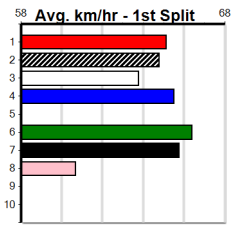

Geelong

TTS ELECTRICS DAMSELS DASH

Distance: 460m, Race Type: Grade 5, Total Prizemoney: \$2,925
1st: \$1,950, 2nd: \$600, 3rd: \$300, 4th: \$75

4

8:08PM

(VIC time)

Watchdog Tips:

0