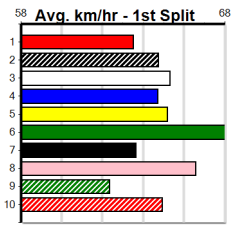

Geelong

6

8:49PM

(VIC time)

SPORTSBET (1-4 WINS) HT2

Distance: 520m, Race Type: Restricted Win Heat, Total Prizemoney: \$3,340
1st: \$2,230, 2nd: \$690, 3rd: \$345, 4th: \$75

Watchdog Tips:

0 0 0 0