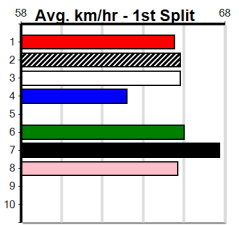

Geelong

NP ELECTRICAL

Distance: 400m, Race Type: Mixed 4/5, Total Prizemoney: $3,360
1st: $2,250, 2nd: $690, 3rd: $345, 4th: $75

10

10:10PM
(VIC time)

Watchdog Tips:

0 0 0 0

Bet:

Form Box Weight Dist Track Date Time BON Margin 1st/2nd (Time) PIR Checked Comment W/R Split 1 S/P Grade

1 EASY TO SEE (QLD)[5]
BK D Jan-22 NO EASY BEAT NURSE MEG
Trainer: Austin Dillon (Caboolture)
1st (3) 35.1 331 BGC R8 14-Apr-24 19.14 19.06 2.50LCHEEKY CHA CHA (19.32) 1 1 7.09 $3.60 5F
6th (8) 35.0 395 BGC R10 22-Apr-24 23.44 23.12 4.50LBYE BYE DREAMER (23.12) 7 7 10.89 $3.30 5
3rd (8) 35.0 400 WGL R10 07-May-24 22.90 22.47 5.50LFABS UDON (22.54) M/22 . . . 8.40 $11.80 5
1st (4) 35.1 435 SLE R11 12-May-24 24.60 24.08 3.5LDR. CHIEFTAIN (24.85) M/111 . . . 5.20 $4.80 X45

Owner(s): Too Easy Beat (SYN), K Bryant, T Parker

Winning Boxes

1	2	3	4	5	6	7	8
2	1	2	1				
Prize	$12,930.00						
Best	FSH						
Starts	15-6-2-1						
Trk/Dst	0-0-0-0						
APM	$8658						

2 JUST VIC [5]
BE D Mar-21 BERNARDO LOOKS LIKE TURBO
Trainer: Jeffrey Britton (Anakie)
2nd (4) 33.5 450 WBL R6 25-Jan-24 25.67 24.90 2.00LDR. FALKOR (25.54) M/443 . . . 6.76 $3.30 5H
8th (8) 31.9 450 WBL R6 01-Feb-24 25.97 24.76 18.00LEXPLICIT (24.76) M/447 . . . 6.76 $6.70 5F
2nd (6) 31.9 460 GEL R6 09-Feb-24 26.17 25.54 1.75LJACK DISNEY (26.05) S/842 . . . 6.81 $4.20 5H
7th (1) 31.8 460 GEL R9 16-Feb-24 27.05 25.63 18.00LJACK DISNEY (25.85) M/777 . V60 . 6.87 $5.40 5F

Owner(s): M Cullen

Winning Boxes

1	2	3	4	5	6	7	8
1	1			1	1	1	2
Prize	$41,185.00						
Best	FSTD						
Starts	27-7-6-3						
Trk/Dst	0-0-0-0						
APM	$1757						

3 OSPREY WARRIOR [5]
RBD D Apr-21 MEPUNGA CRUZER MEPUNGA ROSIE
Trainer: Angela Langton (Anakie)
2nd (4) 33.5 515 SAP R6 04-Sep-23 29.50 29.28 2.25LWINNINDOO WENDY (29.35) M/3222 . SW . 5.06 $3.20 FFA
2nd (7) 33.6 515 SAP R8 10-Sep-23 29.76 29.39 5.50LLUPINI MONELLI (29.39) M/2232 . . . 5.14 $1.70 X45
2nd (1) 33.5 460 GEL R8 29-Jan-24 26.05 25.52 8.00LSHIMA SHADOW (25.52) Q/222 . . . 6.60 $8.80 FFA
7th (2) 33.6 460 GEL R8 09-Feb-24 26.27 25.54 11.00LSHIMA SHADOW (25.54) M/777 . . . 6.87 $25.00 FFA

Owner(s): CHAMPAGNE PTN (SYN), S Smith, A Langton

Winning Boxes

1	2	3	4	5	6	7	8
3	2	1			1	1	2
Prize	$49,100.00						
Best	FSTD						
Starts	38-10-6-3						
Trk/Dst	0-0-0-0						
APM	$6851						

4 RABADA [5]
BK D Dec-21 TOMMY SHELBY CHLOE LOUISE
Trainer: Simone Fisher (Lara)
2nd (8) 32.3 410 HOR R11 09-Apr-24 23.68 23.26 4.50LSCENIC COURT (23.38) M/22 . . . 10.62 $9.60 5
2nd (6) 32.3 410 HOR R7 16-Apr-24 23.48 23.10 1.5LLINDA LOBSTER (23.39) M/22 . . . 10.41 $2.70 5
5th (5) 31.8 435 SLE R6 05-May-24 24.98 24.32 3.00LMAN OF COURAGE (24.78) S/733 . . . 5.44 $16.90 5
1st (2) 31.8 425 BEN R3 10-May-24 24.11 23.72 1.75LSWEET CAVIAR (24.22) M/111 . SW . 6.61 $6.00 5

Owner(s): FISHOUNDS (SYN), D Fisher, S Fisher

Winning Boxes

1	2	3	4	5	6	7	8
1	2		1		1		
Prize	$10,770.00						
Best	NBT						
Starts	25-5-5-4						
Trk/Dst	1-0-0-0						
APM	$7190						

5 *** VACANT BOX ***
Trainer:
Owner(s):