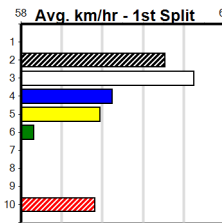

THE BECKLEY CENTRE GEELONG

Distance: 460m, Race Type: Maiden, Total Prizemoney: $2,535
1st: $1,680, 2nd: $520, 3rd: $260, 4th: $75

1

7:08PM
(VIC time)

Watchdog Tips: **0 0 0 0** Bet: **0**

Form	Box	Weight	Dist	Track	Date	Time	BON	Margin	1st/2nd (Time)	PIR	Checked	Comment	W/R	Split 1	S/P	Grade
1	COUNTY KILDARE [M]															
BK	D				Aug-22											
Trainer: David Geall (Lara) MISS MORRISSET																
Owner(s): R Geall																
<table border="1"> <thead> <tr> <th colspan="8">Winning Boxes</th> </tr> <tr> <th>1</th><th>2</th><th>3</th><th>4</th><th>5</th><th>6</th><th>7</th><th>8</th> </tr> </thead> <tbody> <tr><td>Prize</td><td></td><td></td><td></td><td></td><td></td><td></td><td></td></tr> <tr><td>Best</td><td></td><td></td><td></td><td></td><td></td><td></td><td></td></tr> <tr><td>Starts</td><td></td><td></td><td></td><td></td><td></td><td></td><td></td></tr> <tr><td>Trk/Dst</td><td></td><td></td><td></td><td></td><td></td><td></td><td></td></tr> <tr><td>APM</td><td></td><td></td><td></td><td></td><td></td><td></td><td></td></tr> </tbody> </table>																
2	NIRRANDA GRACIE [M]															
BD	B				Jan-22											
Trainer: Ashley Mcdowall (Nullawarre) JUST LOVIN' IT																
Owner(s): A Rippon																
<table border="1"> <thead> <tr> <th colspan="8">Winning Boxes</th> </tr> <tr> <th>1</th><th>2</th><th>3</th><th>4</th><th>5</th><th>6</th><th>7</th><th>8</th> </tr> </thead> <tbody> <tr><td>Prize</td><td></td><td></td><td></td><td></td><td></td><td></td><td></td></tr> <tr><td>Best</td><td></td><td></td><td></td><td></td><td></td><td></td><td></td></tr> <tr><td>Starts</td><td></td><td></td><td></td><td></td><td></td><td></td><td></td></tr> <tr><td>Trk/Dst</td><td></td><td></td><td></td><td></td><td></td><td></td><td></td></tr> <tr><td>APM</td><td></td><td></td><td></td><td></td><td></td><td></td><td></td></tr> </tbody> </table>																
3	OWNED BY CLOWNS [M]															
WBK	B				Jul-22											
Trainer: Angela Langton (Anakie) SILKEN																
Owner(s): STILL WAITING (SYN), J Sharp, G Miller																
<table border="1"> <thead> <tr> <th colspan="8">Winning Boxes</th> </tr> <tr> <th>1</th><th>2</th><th>3</th><th>4</th><th>5</th><th>6</th><th>7</th><th>8</th> </tr> </thead> <tbody> <tr><td>Prize</td><td></td><td></td><td></td><td></td><td></td><td></td><td></td></tr> <tr><td>Best</td><td></td><td></td><td></td><td></td><td></td><td></td><td></td></tr> <tr><td>Starts</td><td></td><td></td><td></td><td></td><td></td><td></td><td></td></tr> <tr><td>Trk/Dst</td><td></td><td></td><td></td><td></td><td></td><td></td><td></td></tr> <tr><td>APM</td><td></td><td></td><td></td><td></td><td></td><td></td><td></td></tr> </tbody> </table>																
4	ZIPPING TANDER (NSW)[M]															
BK	D				Apr-22											
Trainer: Thomas Dailly (Anakie) ZIPPING SAMARA																
Owner(s): Hallinan Hallinan (SYN), M Hallinan, F Hallinan																
<table border="1"> <thead> <tr> <th colspan="8">Winning Boxes</th> </tr> <tr> <th>1</th><th>2</th><th>3</th><th>4</th><th>5</th><th>6</th><th>7</th><th>8</th> </tr> </thead> <tbody> <tr><td>Prize</td><td></td><td></td><td></td><td></td><td></td><td></td><td></td></tr> <tr><td>Best</td><td></td><td></td><td></td><td></td><td></td><td></td><td></td></tr> <tr><td>Starts</td><td></td><td></td><td></td><td></td><td></td><td></td><td></td></tr> <tr><td>Trk/Dst</td><td></td><td></td><td></td><td></td><td></td><td></td><td></td></tr> <tr><td>APM</td><td></td><td></td><td></td><td></td><td></td><td></td><td></td></tr> </tbody> </table>																
5	ISLE OF SKY [M]															
BE	B				May-22											
Trainer: Shane Fisher (Lara) SAINT WEST																
Owner(s): S Fisher																
<table border="1"> <thead> <tr> <th colspan="8">Winning Boxes</th> </tr> <tr> <th>1</th><th>2</th><th>3</th><th>4</th><th>5</th><th>6</th><th>7</th><th>8</th> </tr> </thead> <tbody> <tr><td>Prize</td><td></td><td></td><td></td><td></td><td></td><td></td><td></td></tr> <tr><td>Best</td><td></td><td></td><td></td><td></td><td></td><td></td><td></td></tr> <tr><td>Starts</td><td></td><td></td><td></td><td></td><td></td><td></td><td></td></tr> <tr><td>Trk/Dst</td><td></td><td></td><td></td><td></td><td></td><td></td><td></td></tr> <tr><td>APM</td><td></td><td></td><td></td><td></td><td></td><td></td><td></td></tr> </tbody> </table>																
6	AKELA IAIDO [M]															
BK	D				Sep-22											
Trainer: Thomas Dailly (Anakie) AKELA CLASS																
Owner(s): DAILLY GREYHOUND FARMS (SYN), G Dailly, T Dailly