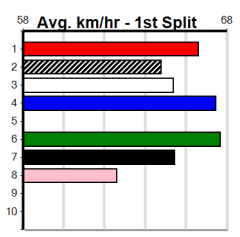

Geelong
8
9:31PM
(VIC time)

DOWNLOAD THE WATCHDOG APP

Distance: 460m, Race Type: Mixed 4/5, Total Prizemoney: $3,360
1st: $2,250, 2nd: $690, 3rd: $345, 4th: $75

Watchdog Tips: **0** **0** **0** **0** **Bet:** .