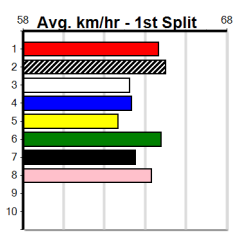

Geelong
7
9:08PM
(VIC time)

PARKER PUMPS

Distance: 460m, Race Type: Grade 5, Total Prizemoney: $2,925
1st: $1,950, 2nd: $600, 3rd: $300, 4th: $75

Watchdog Tips: **0 0 0 0** Bet: **.**