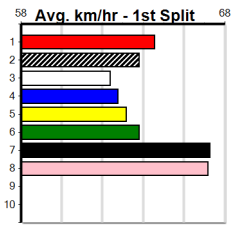

3

7:49PM
(VIC time)

Watchdog Tips: 0 0 0 0 **Bet:** .