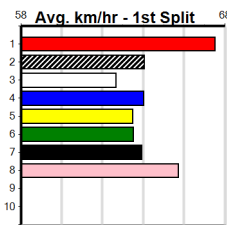

FREE ADMISSION TO ALL RACE MEETS

12
10:48PM
(VIC time)

Distance: 400m, Race Type: Grade 5, Total Prizemoney: $2,925
1st: $1,950, 2nd: $600, 3rd: $300, 4th: $75

Watchdog Tips: ☐ ☐ ☐ ☐ **Bet:** _____