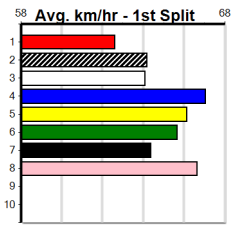

MILLERS MUZZLES (1-3 WINS)

Distance: 400m, Race Type: Restricted Win, Total Prizemoney: $2,925
1st: $1,950, 2nd: $600, 3rd: $300, 4th: $75

9

9:48PM
(VIC time)

Watchdog Tips: **0 0 0 0** Bet: **0**