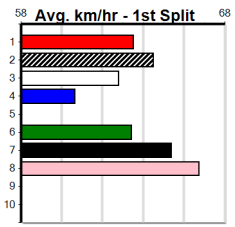

Geelong

MERV JENNINGS SIGNS

Distance: 460m, Race Type: Grade 7, Total Prizemoney: $2,925
1st: $1,950, 2nd: $600, 3rd: $300, 4th: $75

2

7:31PM
(VIC time)

Watchdog Tips: **0 0 0 0** Bet: **.**