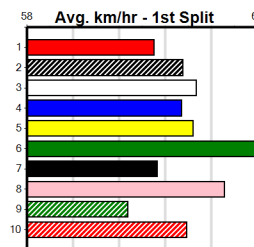

Geelong

6

8:49PM

(VIC time)

SPORTSBET (1-4 WINS) HT2

Distance: 520m, Race Type: Restricted Win Heat, Total Prizemoney: $3,340
1st: $2,230, 2nd: $690, 3rd: $345, 4th: $75

SERENE EQUITY (6) is one of the more reliable beginners in the race and she should prove too classy for her rival. BIG YETI (8) was impressive here last time and the rise in distance will suit. BUN UNDERCURRENT (5) is showing promise.

Watchdog Tips: **6** **8** **5** **1** **Bet:** **Win 6**

1

ZORBAS BALE (NSW)[5] **Improving type, getting stronger, must respect** **$4.20**
DKBD Dog Apr-22 Sire: CHRISTO BALE Dam: DYNA ROMY Trainer: Correy Grenfell (Anakie)
Owner(s): B Wheeler
Winning Distances: < 300m (0) 300 - 399m (1) 400 - 499m (1) 500 - 599m (2) 600 - 699m (0) > 700m (0)
Winning Weights: 34.2(2) 35.4(2)

Run	Pos	Wgt	Dist	Track	Date	Time	BON	Margin	1st/2nd (Time)	PIR	Checked	Comment	WR	Split 1	S/P	Grade
1st	(5)	34.2	525	MEP	R10	13-Mar-24	30.59	30.03	2.50L MIDNIGHT MASS (30.75)	M/1111	.	.	.	5.22	$4.20	7
7th	(7)	34.4	525	MEA	R9	23-Mar-24	30.81	29.64	12.00 IRISH LUCY (30.00)	S/6566	.	.	.	5.28	$55.20	6G
5th	(4)	35.0	460	GEL	R3	29-Mar-24	26.47	25.69	4.25L FERGUS ZULU (26.19)	S/6555	.	.	.	6.78	$13.40	X67
6th	(1)	34.7	460	GEL	R3	05-Apr-24	27.03	25.51	19.00 LEONI BALE (25.76)	M/5555	.	.	.	6.68	$2.70	RW
6th	(6)	34.9	390	BAL	R11	22-Apr-24	23.26	22.24	8.50L SON OF CECIL (22.67)	M/64	.	.	.	8.80	$2.00	T3-RW
1st	(5)	35.4	450	BAL	R9	29-Apr-24	25.65	25.50	1.5L ABLETT FLYER (25.76)	M/311	.	.	.	6.70	$2.40	T3-RW
2nd	(1)	35.6	460	GEL	R5	07-May-24	25.84	25.79	1.00L BARTY CROUCH (25.79)	M/222	.	.	.	6.63	$3.10	RW
1st	(2)	35.4	515	SAP	R12	13-May-24	30.04	29.81	0.50L DREAM ON ALLAN (30.07)	M/2111	.	.	.	5.20	$1.40	5

Last 3 wins NOT included above

Run	Pos	Wgt	Dist	Track	Date	Time	BON	Margin	1st/2nd (Time)	PIR	Checked	Comment	WR	Split 1	S/P	Grade
1st	(8)	34.2	390	WBL	R1	29-Feb-24	22.19	22.07	5.00L PACK YOUR BAGS (22.52)	M/11	.	.	.	8.66	$1.60	M

Prize Best Starts Trk/Dts APM: $8315.00 FSTD 13-4-2-1 0-0-0-0 6409

2

HIBIKI BLUE [7] **Rises in class, may get crowded early, place** **$8.00**
BE Bitch Jul-22 Sire: FERAL FRANKY Dam: MIYAZAKI Trainer: Jason Sharp (Lara)
Owner(s): A Lie
Winning Distances: < 300m (0) 300 - 399m (0) 400 - 499m (0) 500 - 599m (1) 600 - 699m (0) > 700m (0)
Winning Weights: 23.6(1)

Run	Pos	Wgt	Dist	Track	Date	Time	BON	Margin	1st/2nd (Time)	PIR	Checked	Comment	WR	Split 1	S/P	Grade
7th	(7)	23.3	525	MEP	R3	13-Mar-24	31.46	30.03	13.00 OPRAH BALE (30.58)	M/3677	.	.	.	5.24	$10.90	MH
6th	(5)	23.2	525	MEP	R2	20-Mar-24	31.34	30.00	12.00 BUN QUAKE (30.56)	M/3566	.	.	.	5.26	$18.50	M
2nd	(3)	23.4	525	MEP	R1	27-Mar-24	30.40	29.96	2.00L SPIKE SPIEGEL (30.27)	Q/1111	.	.	.	5.17	$38.20	M
6th	(4)	23.3	525	MEP	R1	03-Apr-24	31.42	29.91	20.00 FLYING ENVY (30.04)	M/7655	.	.	.	5.52	$3.30	M
1st	(1)	23.6	525	MEP	R1	10-Apr-24	30.47	29.82	2.00L BLUE KERMAR (30.60)	Q/1111	.	.	.	5.19	$2.10	MH
5th	(5)	23.8	525	MEA	R1	20-Apr-24	30.76	29.87	12.00 BLUE KERMAR (29.93)	Q/3555	.	.	W	5.16	$35.90	MF
6th	(8)	23.9	525	MEP	R10	01-May-24	30.71	29.74	9.00L BRONELLY STRIKER (30.11)	M/3666	.	.	.	5.18	$18.60	X67H
2nd	(3)	23.8	525	MEP	R9	08-May-24	30.63	29.86	5.50L BUN QUAKE (30.28)	Q/1233	.	.	.	5.12	$2.50	7

Last 3 wins NOT included above

Run	Pos	Wgt	Dist	Track	Date	Time	BON	Margin	1st/2nd (Time)	PIR	Checked	Comment	WR	Split 1	S/P	Grade
7th	(8)	23.8	525	MEP	R9	08-May-24	30.63	29.86	5.50L BUN QUAKE (30.28)	Q/1233	.	.	.	5.12	$2.50	7

Prize Best Starts Trk/Dts APM: $3180.00 FSH 8-1-2-0 0-0-0-0 2682