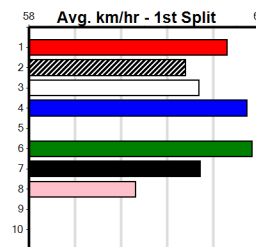

DOWNLOAD THE WATCHDOG APP

Distance: 460m, Race Type: Mixed 4/5, Total Prizemoney: $3,360
1st: $2,250, 2nd: $690, 3rd: $345, 4th: $75

GUNAI BOLD (7) has a wonderful winning record and he scorched in a trial here recently. ON THE GREEN (1) was brilliant at Ballarat when resuming from a spell and he is drawn to get all the breaks. SHIMA STRIPE (8) is racing with confidence

Watchdog Tips: 7 1 8 4 **Bet:** Win 7

1 ON THE GREEN [5] **Brilliant when resuming, well drawn, danger** **$2.80**
BEED Dog Nov-21 Sire: FERNANDO BALE Dam: EASY CHOICE
Owner(s): DARREN AND MICHAEL PULEIO (SYN), D Puleio, M Puleio Trainer: Anthony Azzopardi (Rowsley)
Winning Distances: < 300m (0) 300 - 399m (0) 400 - 499m (4) 500 - 599m (4) 600 - 699m (0) > 700m (0)
Winning Weights: 32.9(1) 33.0(1) 33.1(1) 33.3(2) 33.4(2) 33.5(1)

1st	2nd	3rd	4th	5th	6th	7th	8th								
1st (1)	33.3	545	BAL	R6	08-Nov-23	31.02	31.02	0.75L DRAGON INN (31.05)	M/1111	.	.	.	6.68	$2.70	X45
1st (2)	33.4	545	BAL	R8	15-Nov-23	30.85	30.85	4.00L MORAINÉ CHARLI (31.12)	M/1111	.	SW	.	6.66	$3.00	X45
4th (3)	33.2	595	SAP	R8	23-Nov-23	34.68	34.60	1.25L INTERNAL AFFAIRS (34.60)	M/4333	.	.	.	9.44	$2.40	X45
2nd (3)	33.4	595	SAP	R5	30-Nov-23	34.93	34.62	4.50L KISS FOR LUCK (34.62)	M/4443	.	.	.	9.62	$1.70	X45
6th (5)	33.0	515	SAN	R10	07-Dec-23	29.91	29.30	3.75L LUPINI MONELLI (29.65)	M/3346	.	.	.	5.13	$6.70	5
1st (1)	32.9	595	SAN	R5	14-Dec-23	34.45	34.21	0.75L OKAY BOOMER (34.49)	M/1111	.	.	.	9.23	$3.30	X45
ST (-)	33.3	400	GEL	.	09-Jan-24	22.28	.	0.01L Trial Cleared	M/11	.	1of4	.	8.27	.	ST
1st (3)	33.4	450	BAL	R2	08-May-24	25.12	24.83	0.025 BUMPY GOLD (25.12)	M/223	.	.	W	6.53	$7.10	X45

Last 3 wins NOT included above

1st (8)	33.3	460	GEL	R4	27-Aug-23	25.74	25.49	3.5L RIVIERA BALE (25.97)	M/211	.	.	.	6.66	$3.90	X67
1st (3)	33.0	450	SHP	R5	02-Sep-23	25.31	25.24	0.50L ZADIE (25.34)	M/111	.	.	.	6.62	$4.90	X67
1st (5)	33.5	515	SAP	R5	15-Oct-23	29.46	29.46	2.25L BLUE VENDETTA (29.60)	Q/1111	.	SW	.	5.05	$3.10	5

Box History

Bx	1st	2nd	3rd	4th	5th	6th	7th	8th
1	2							
2	1	2		1				
3	2	1		1				
4								
5	1		1			1		
6								
7	1		1					
8	1		2		1	1		

Prize Best Starts Trk/Dts APM: $31095.00, 25.74(8)-27/8/23, 20-8-3-4, 2-1-0-1, 9679