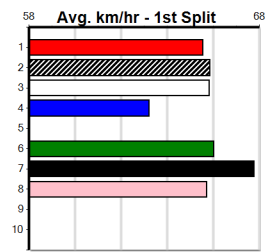

NP ELECTRICAL

Distance: 400m, Race Type: Mixed 4/5, Total Prizemoney: $3,360
1st: $2,250, 2nd: $690, 3rd: $345, 4th: $75

ALL TALENT (6) is armed with a breathtaking turn of foot and he should light them up through the bend. JUST VIC (2) is a big talent when fit and he is expected to fire fresh, while MISS HAZEL (8) loves racing around this circuit.

Watchdog Tips: **6** **2** **8** **1** **Bet:** **Win 6**

1

EASY TO SEE (QLD)[5] **Dominant Sale winner, early speed, respect** **$7.50**

BK Dog Jan-22 **Sire: NO EASY BEAT Dam: NURSE MEG** **Trainer: Austin Dillon (Caboolture)**

Owner(s): Too Easy Beat (SYN), K Bryant, T Parker

Winning Distances: < 300m (0) 300 - 399m (2) 400 - 499m (4) 500 - 599m (0) 600 - 699m (0) > 700m (0)

Winning Weights: 34.6(1) 34.9(1) 35.0(1) 35.1(2) 35.2(1)

1st	2nd	3rd	4th	5th	6th	7th	8th
1st (2) 35.2 460 BUN R6 26-Feb-24 26.34 26.34 7.00L TOMMY TUNA (26.83) 13.40 $1.90 5							
2nd (4) 35.5 395 BGC R5 06-Mar-24 22.78 22.66 0.75L BURRUM ROSE (22.74) 2 2 10.43 $4.60 5H							
6th (4) 35.3 395 BGC R8 13-Mar-24 23.38 22.55 11.00 BURRUM ROSE (22.60) 6 6 11.04 $4.00 5F							
1st (5) 34.9 331 BGC R6 07-Apr-24 19.17 18.75 2.50L CHEEKY CHA CHA (19.35) 1 1 7.15 $3.30 5H							
1st (3) 35.1 331 BGC R8 14-Apr-24 19.14 19.06 2.50L CHEEKY CHA CHA (19.32) 1 1 7.09 $3.60 5F							
6th (8) 35.0 395 BGC R10 22-Apr-24 23.44 23.12 4.50L BYE BYE DREAMER (23.12) 7 7 10.89 $3.30 5							
3rd (8) 35.0 400 WGL R10 07-May-24 22.90 22.47 5.50L FABS UDON (22.54) M/22 . . . 8.40 $11.80 5							
1st (4) 35.1 435 SLE R11 12-May-24 24.60 24.08 3.5L DR. CHIEFTAIN (24.85) M/111 . . . 5.20 $4.80 X45							

Last 3 wins NOT included above

1st	2nd	3rd	4th	5th	6th	7th	8th
1st (2) 34.6 431 IPS R3 22-Aug-23 25.61 25.07 1.25L STEELY NIGHTS (25.70) 1 1 13.64 $5.00 MH							
1st (4) 35.0 460 BUN R2 19-Feb-24 26.55 26.20 14.00 RARE ABILITY (27.51) . . . 13.51 $2.50 NNP							

Box History

Bx	1st	2nd	3rd	4th	5th	6th	7th	8th
1								
2	2	1						
3	1							
4	2	1				1		
5	1			1				
6			1					
7					1		1	
8			1			1		

Prize Best Starts Trk/Dts APM $12930.00 FSH 15-6-2-1 0-0-0-0 8658