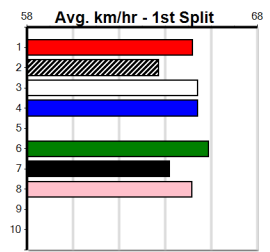

GEELONG PRINTING

Distance: 400m, Race Type: Grade 5, Total Prizemoney: $2,925
1st: $1,950, 2nd: $600, 3rd: $300, 4th: $75

ASTON WESTERN (2) returned to form at Ballarat two runs back and he looks very well graded in this event. IVY'S JOY (3) has been placed in three of four here and she can settle on the speed. RICKY BOBBY RIOT (4) has pace to burn

Watchdog Tips: 2 3 4 6 **Bet:** Win 2

MISS JAZZ [5] **$8.00**

DKBD Bitch Jan-22 Sire: FERNANDO BALE Dam: SMOKIN' CINDY
Trainer: Gregory Mills (Frankston)

Owner(s): Franstail (SYN), R Burns, G Mills, J Mills, M Hummel, A Corrone
Winning Distances: < 300m (0) 300 - 399m (1) 400 - 499m (2) 500 - 599m (0) 600 - 699m (0) > 700m (0)

Winning Weights: 24.0(1) 24.2(1) 24.7(1)

1st	2nd	3rd	4th	5th	6th	7th	8th
1st (8) 24.0 395 TRA R3 20-Mar-24 22.96 22.55 7.50L NEVER SOBER (23.45) M/211 . . . . . 3.88 $1.40 M							
1st (1) 24.2 400 WGL R3 28-Mar-24 22.84 22.84 0.25L PACIFIC BEAUTY (22.85) M/22 . . . . . 8.44 $3.00 T3-7							
4th (6) 23.9 395 TRA R2 03-Apr-24 22.93 22.16 9.00L DOLLAR SHORT (22.32) Q/344 . . . . . 3.85 $10.70 X67H							
5th (1) 24.1 395 TRA R3 12-Apr-24 22.73 22.16 2.50L GOT VIBES (22.58) M/446 . . . . . 3.82 $6.00 X67F							
5th (4) 24.8 350 TRA R10 17-Apr-24 20.23 19.73 6.50L MINNIE ROCKS (19.80) M/65 . . . . . 6.89 $8.90 X67							
2nd (8) 24.6 400 WGL R11 25-Apr-24 23.42 22.52 4.00L WHO'S NANNA PAT (23.14) M/64 . . . . . 8.75 $1.60 6G							
1st (2) 24.7 400 WGL R9 02-May-24 22.84 22.84 6.50L TOMMY FROM MARS (23.27) M/11 . . . . . 8.56 $2.20 T3-6							
2nd (5) 24.8 400 GEL R12 10-May-24 23.02 22.76 1.25L JAG FERNANDO (22.93) M/32 . . . . . 8.51 $8.40 5							

Last 3 wins NOT included above

Bx	1st	2nd	3rd	4th	5th	6th	7th	8th
1	1							
2	1	1						
3					1			
4						1		
5		1						
6				1				
7						1		
8	1	1						

Prize Best	$4515.00
Starts	NBT
Trk/Dts	11-3-3-0
APM	1-0-1-0 3684

ASTON WESTERN (NSW)[5] **$2.60**

BK Dog Feb-22 Sire: AUSSIE INFRARED Dam: FANTASTIC DOTTY
Trainer: Wayne Gray (Wendouree)

Owner(s): P Hammerstein
Winning Distances: < 300m (0) 300 - 399m (1) 400 - 499m (6) 500 - 599m (0) 600 - 699m (0) > 700m (0)

Winning Weights: 32.8(1) 33.3(2) 33.4(2) 33.7(1) 33.8(1)

1st	2nd	3rd	4th	5th	6th	7th	8th
5th (1) 33.4 485 HOR R6 06-Feb-24 27.66 27.11 3.75L SPRING PORT (27.41) M/434 . . . . . 6.70 $2.10 5							
4th (2) 33.8 410 HOR R5 13-Feb-24 23.57 22.92 9.00L ASTON NERO (22.94) M/55 . . . . . 10.60 $11.50 SH							
4th (6) 33.9 435 SLE R9 17-Mar-24 25.08 24.32 9.50L DR. YANNICK (24.45) M/544 . . . . . 5.38 $2.10 5							
6th (6) 34.3 425 BEN R11 31-Mar-24 24.35 23.46 7.50L BANDIT BULLET (23.83) M/887 . . . . . 6.93 $8.40 X45							
7th (1) 34.1 512 MTG R6 07-Apr-24 30.62 29.15 15.00L PAUA OF SILENCE (29.58) M/53 . . . . . 4.48 $9.50 SH							
3rd (6) 33.4 390 BAL R10 24-Apr-24 22.49 22.02 3.5L DAINTREE DAMAGE (22.25) S/53 . . . . . 8.64 $25.20 X45							
1st (4) 33.8 390 BAL R12 08-May-24 22.08 22.06 1.00L FAST LOVE (22.14) Q/11 . . . . . 8.40 $5.60 5							
5th (4) 33.8 390 SHP R3 13-May-24 22.82 21.99 8.00L CORTEZ BALE (22.29) S/86 . . . . . 9.35 $2.30 5							

Last 3 wins NOT included above

Bx	1st	2nd	3rd	4th	5th	6th	7th	8th
1		1			1			1
2	1	1		1				
3	2							
4	1	2			1			
5	1					1		
6		1	2	2		1		
7	1						1	
8	1	3	2			1		

Prize Best	$19740.00
Starts	FSTD
Trk/Dts	29-7-8-4
APM	0-0-0-0 9033