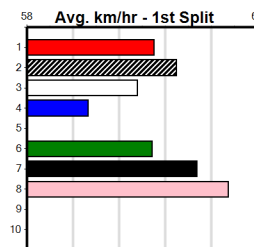

MERV JENNINGS SIGNS

Distance: 460m, Race Type: Grade 7, Total Prizemoney: $2,925
1st: $1,950, 2nd: $600, 3rd: $300, 4th: $75

XISAN BALE (2) is armed with sizzling early speed and he looks very well graded tonight.
WHATEVER HE SAID (1) has been impressive in his past two and he is drawn to be on the pace throughout. SPIKE SPIEGEL (3) has solid claims

Watchdog Tips:	2	1	3	7	Bet:	Win 2

Form Box	Wgt	Dist	Track	Date	Time	BON	Margin	1st/2nd (Time)	PIR	Checked	Comment	WR	Split 1	S/P	Grade
1															
WHATEVER HE SAID [7] $3.40															
Impressive in his past two, looks the main danger															
BE Dog Feb-22 Sire: MY REDEEMER Dam: WHATEVER I WANT Trainer: Patrick Furci (Maribyrnong)															
Owner(s): W Sutcliffe															
Winning Distances: < 300m (0) 300 - 399m (0) 400 - 499m (1) 500 - 599m (0) 600 - 699m (0) > 700m (0)															
Winning Weights: 31.5(1)															
3rd (3) 31.1 350 HVL R1 14-Jan-24 19.77 19.16 2.25L DR. IVOR (19.63) M/6 6.88 $2.10 M															
2nd (6) 30.9 300 HVL R1 21-Jan-24 16.97 16.57 1.75L DR. MARSHAL (16.85) M/8 4.20 $7.50 M															
2nd (2) 30.9 515 SAP R1 28-Jan-24 30.22 29.61 2.00L CAPTURE MY SOUL (30.09) S/6322 5.37 $2.80 M															
5th (8) 31.0 515 SAP R1 28-Apr-24 30.45 29.50 7.00L BLACK IN STYLE (29.99) M/4555 5.24 $5.40 MH															
6th (8) 31.5 515 SAN R1 02-May-24 30.61 29.33 15.00 RED ROCKS BEAUTY (29.59) M/6676 5.31 $22.50 MF															
1st (3) 31.5 460 GEL R3 07-May-24 25.96 25.79 1.5L PSYCHO BUDDY (26.07) Q/111 SW 6.62 $2.20 M															
2nd (3) 31.8 460 GEL R5 14-May-24 25.86 25.61 3.75L ECO BALE (25.61) M/222 6.66 $4.00 X67															
Last 3 wins NOT included above															
Box History															
Bx 1st 2nd 3rd 4th 5th 6th 7th 8th															
1 1 1 1 1 1 1 1															
2 1 1 1 1 1 1 1															
3 1 1 1 1 1 1 1															
4 1 1 1 1 1 1 1															
5 1 1 1 1 1 1 1															
6 1 1 1 1 1 1 1															
7 1 1 1 1 1 1 1															
8 1 1 1 1 1 1 1															
Prize Best $2690.00															
Starts 25.96(3)-7/5/24															
Trk/Dts 7-1-3-1															
APM 2-1-1-0															
2090															

2															
XISAN BALE (NSW)[7] $2.60															
Likely leader, nice prospect, hard to reel in															
BK Dog Feb-22 Sire: DROOPYS SYDNEY Dam: WINNIE ALLEN Trainer: Thomas Dailly (Anakie)															
Owner(s): B Wheeler															
Winning Distances: < 300m (0) 300 - 399m (0) 400 - 499m (1) 500 - 599m (0) 600 - 699m (0) > 700m (0)															
Winning Weights: 30.8(1)															
1st (1) 30.8 460 GEL R9 22-Jan-24 25.91 25.90 2.00L KINGSLEY BALE (26.04) Q/231 6.61 $13.80 M															
6th (4) 30.2 525 MEA R2 27-Jan-24 30.91 29.94 9.00L BRONELLY STRIKER (30.29) M/4656 5.23 $6.70 7															
2nd (2) 30.3 460 GEL R7 05-Feb-24 25.84 25.59 1.00L BARTY CROUCH (25.78) Q/111 6.57 $2.30 7															
4th (2) 29.7 460 GEL R7 16-Feb-24 26.51 25.63 13.00 VERDI (25.63) M/222 6.58 $18.10 SH															
4th (5) 30.0 450 BAL R9 24-Apr-24 25.69 25.24 6.00L LEONI BALE (25.28) M/322 6.61 $2.70 X67															
Last 3 wins NOT included above															
Box History															
Bx 1st 2nd 3rd 4th 5th 6th 7th 8th															
1 1 1 1 1 1 1 1															
2 1 1 1 1 1 1 1															
3 1 1 1 1 1 1 1															
4 1 1 1 1 1 1 1															
5 1 1 1 1 1 1 1															
6 1 1 1 1 1 1 1															
7 1 1 1 1 1 1 1															
8 1 1 1 1 1 1 1															
Prize Best $2430.00															
Starts 25.91(1)-22/1/24															
Trk/Dts 5-1-1-0															
APM 3-1-1-0															
1488