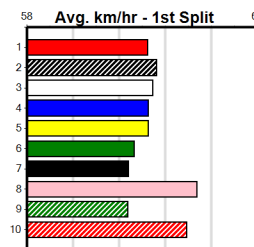

SPORTSBET (1-4 WINS) HT1

Distance: 520m, Race Type: Restricted Win Heat, Total Prizemoney: $3,340
1st: $2,230, 2nd: $690, 3rd: $345, 4th: $75

FOR PETE'S SAKE (4) is a little risky at box rise but he has a fair bit on these talent wise, so he just needs to step. WREN BALE (2) was a strong 29.80 Sandown winner and she will be strong in the run home. WHERE IT BEGAN (3) has solid claims

Watchdog Tips: 4 2 3 7 **Bet:** Win 4

1

ZIPPING GRANDE (NSW)[7] **Strong type but needs luck early on, place** **$7.50**

BE Bitch Dec-21 Sire: AUSSIE INFRARED Dam: ZIPPING MEG
Owner(s): Hallinan Hallinan (SYN), M Hallinan, F Hallinan
Winning Distances: < 300m (0) 300 - 399m (0) 400 - 499m (0) 500 - 599m (1) 600 - 699m (0) > 700m (0)
Trainer: Keith Lloyd (Anakie)

Winning Weights: 26.6(1)

Rank	Box	Dist	Track	Date	Time	BOB	Margin	1st/2nd (Time)	PIR	Checked	Comment	WR	Split 1	S/P	Grade	
2nd	(2)	26.8	515	SAP	R1	18-Feb-24	30.25	29.35	1.75L	HESTER RHODE (30.15)	M/4532	.	.	.	5.28	$4.10 M
3rd	(4)	26.5	515	SAP	R3	03-Mar-24	30.00	29.28	0.75L	INTREPID BALE (29.96)	M/4554	.	.	.	5.24	$11.30 MH
3rd	(8)	26.6	515	SAN	R1	07-Mar-24	30.11	29.23	6.00L	DUCKWORTH (29.69)	M/6733	.	.	.	5.30	$17.30 MF
1st	(8)	26.6	595	SAP	R3	17-Mar-24	34.78	34.53	4.25L	ROUGH GEM (35.07)	M/5543	.	.	.	9.51	$2.90 RW
7th	(7)	26.6	600	MEP	R4	20-Mar-24	35.46	34.38	8.50L	MISTY BLACK (34.89)	S/7777	.	.	.	9.63	$17.50 RWH
4th	(8)	26.4	595	SAP	R2	31-Mar-24	35.07	34.59	1.75L	JEREMY SPOKE (34.95)	S/5544	.	.	.	9.53	$2.20 RW
2nd	(8)	26.5	595	SAP	R3	28-Apr-24	34.46	34.14	4.75L	FIRE CHAMBER (34.14)	Q/3433	.	.	.	9.29	$12.20 RW
6th	(3)	26.9	450	BAL	R3	02-May-24	25.72	25.09	5.50L	HADWIN BALE (25.36)	M/667	.	.	.	6.75	$44.40 RWH

Last 3 wins NOT included above

Bx	1st	2nd	3rd	4th	5th	6th	7th	8th
1								
2	1							
3								
4								
5								
6								
7								
8	1	1	1	1				

Prize	$5755.00
Best Starts	FSTD
Trk/Dts	11-1-2-3
APM	0-0-0-0
	4296

2

WREN BALE (NSW)[5] **Strong 29.80 Sandown winner, main danger** **$5.50**

BD Bitch May-22 Sire: CHRISTO BALE Dam: QUINA BALE
Owner(s): B Wheeler
Winning Distances: < 300m (0) 300 - 399m (0) 400 - 499m (1) 500 - 599m (2) 600 - 699m (0) > 700m (0)
Trainer: Rebecca Gibbons (Avalon)

Winning Weights: 30.8(1) 31.3(1) 32.1(1)

Rank	Box	Dist	Track	Date	Time	BOB	Margin	1st/2nd (Time)	PIR	Checked	Comment	WR	Split 1	S/P	Grade	
1st	(7)	32.1	460	GEL	R2	29-Mar-24	26.18	25.69	1.00L	SURE OLIVER (26.24)	M/422	.	.	.	6.67	$3.90 M
3rd	(7)	31.7	525	MEP	R3	03-Apr-24	30.42	29.91	5.00L	ZIPPING MOFFAT (30.08)	M/5443	.	.	.	5.88	$15.50 X67H
1st	(8)	31.3	525	MEP	R5	10-Apr-24	30.55	29.82	1.75L	MEPUNGA RILEY (30.66)	M/2332	.	.	.	5.22	$1.70 X67
2nd	(4)	31.3	525	MEA	R2	13-Apr-24	30.24	29.78	1.75L	BORACAY SUMMER (30.13)	M/7222	.	.	.	5.26	$14.60 X67F
7th	(8)	31.0	525	MEA	R4	20-Apr-24	31.07	29.87	14.00	CABAO JASPER (30.12)	M/6667	.	.	.	5.25	$5.00 6G
5th	(4)	30.8	515	SAP	R10	28-Apr-24	30.11	29.50	7.50L	RAYA STAR (29.59)	M/5554	.	.	.	5.30	$3.60 6G
1st	(2)	30.8	515	SAP	R4	05-May-24	29.80	29.71	1.75L	FLYING DINAR (29.92)	M/4111	.	SW	.	5.23	$2.60 X67
4th	(1)	30.2	525	MEA	R12	11-May-24	30.79	29.86	5.00L	RAYA STAR (30.45)	M/1112	.	.	.	5.20	$3.80 5

Last 3 wins NOT included above

Bx	1st	2nd	3rd	4th	5th	6th	7th	8th
1								
2	1							
3								
4								
5								
6								
7	1							
8	1							1

Prize	$8505.00
Best Starts	FSTD
Trk/Dts	9-3-1-1
APM	0-0-0-0
	7280