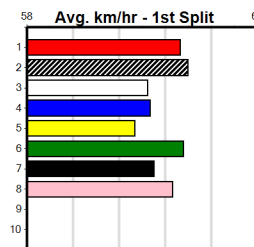

Geelong

7

9:08PM

(VIC time)

PARKER PUMPS

Distance: 460m, Race Type: Grade 5, Total Prizemoney: $2,925
1st: $1,950, 2nd: $600, 3rd: $300, 4th: $75

WEBLEC WRANGLER (8) is suited back to this distance range and he is ideally drawn out wide.
RUSHMORE RED (6) is racing with confidence and he will be on the pace from the outset. POWER
UP MAX (5) was a smart 22.83 Warragul winner.

Watchdog Tips: **8** **6** **5** **4** **Bet:** **Win 8**

1

CREDITOR [5] **Can miss the kick, steady record here, tough ask** **$12.00**

F Dog Mar-21 Sire: PINDARI EXPRESS Dam: KUMBIA LASS Trainer: Brendan Middling (Rockbank)

Owner(s): B Middling
Winning Distances: < 300m (0) 300 - 399m (5) 400 - 499m (0) 500 - 599m (4) 600 - 699m (0) > 700m (0)

Winning Weights: 34.5(1) 34.8(1) 34.9(1) 35.0(1) 35.2(1) 35.3(2) 35.4(1) 35.7(1)

Rank	Age	Sex	Weight	DOB	Time	Margin	1st/2nd (Time)	PIR	Checked	Comment	WR	Split 1	S/P	Grade
6th	(8)	M	34.9	13-Mar-24	30.91	30.03	11.00 EARLETTA BALE (30.14)	S/6888	.	.	.	5.25	$52.20	X45
3rd	(1)	M	35.1	20-Mar-24	30.54	30.00	8.00L LUPINI MONELLI (30.00)	M/2333	.	.	.	5.22	$18.70	FFA
2nd	(1)	M	34.7	27-Mar-24	30.29	29.96	1.00L REDSHIFT ALPHA (30.23)	M/3333	.	SW	.	5.19	$4.20	X45
2nd	(1)	M	34.9	03-Apr-24	35.00	34.77	3.5L LET FLY (34.77)	M/3333	.	.	.	9.21	$5.30	5
7th	(1)	M	34.9	10-Apr-24	31.10	29.82	19.00 BEACH BOURBSKI (29.82)	Q/3227	.	.	.	5.14	$31.90	X45
3rd	(4)	M	35.1	17-Apr-24	30.63	29.95	8.50L SHADOW RIOT (30.06)	M/6344	.	.	.	5.24	$20.20	X45
8th	(3)	M	35.1	24-Apr-24	31.55	30.97	8.50L KISAUNI (30.97)	M/5877	.	.	.	6.91	$102.20	5
8th	(6)	M	35.1	27-Apr-24	30.82	29.69	17.00 MEPUNGA SURPRISE (29.69)	S/6888	.	.	.	5.62	$30.00	5

Last 3 wins NOT included above

1st	(4)	M	35.7	10-Jan-24	30.44	29.98	0.75L MUSTER (30.48)	M/2221	.	.	.	5.19	$5.30	T3-5
1st	(1)	M	34.9	14-Feb-24	30.29	30.06	6.00L ASTON ZULU (30.68)	M/2221	.	SW	.	5.20	$2.90	T3-5
1st	(3)	M	34.8	28-Feb-24	30.55	30.05	0.50L ZIPPING ARLO (30.57)	S/4322	.	.	.	5.26	$8.30	5

Box History

Bx	1st	2nd	3rd	4th	5th	6th	7th	8th
1	2	3	3	1				2
2	2	1	1	1	1			2
3	1	1		1	3	1		1
4	1	3	2	2		4		
5	1					3	1	
6		2		2	1			1 2
7	2	1	2	1				1
8		2	3	2	1	3		

Prize Best Starts Trk/Dts APM $26855.00 NBT 71-9-13-11 8-0-2-0 9012