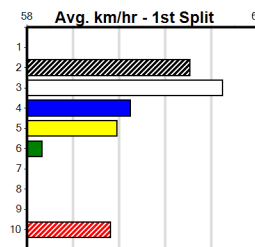

THE BECKLEY CENTRE GEELONG

Distance: 460m, Race Type: Maiden, Total Prizemoney: $2,535
1st: $1,680, 2nd: $520, 3rd: $260, 4th: $75

SPELL ON YOU (7) had little luck on debut here and he will be much better for the run. ZIPPING TANDER (4) has been impressive in his past two and he can work into the mix mid race. ISLE OF SKY (5) has claims

Watchdog Tips: **7** **4** **5** **1** **Bet:** Box Trifecta 1,4,5,7 ($10 for 41.67%)

Form Box	Wgt	Dist	Track	Date	Time	BON	Margin	1st/2nd (Time)	PIR	Checked	Comment	WR	Split 1	S/P	Grade	
1	COUNTY KILDARE [M] Well bred, member of a powerful kennel, respect $6.00															
	BK	Dog	Aug-22		Sire: FLYING RICCIARDO		Dam: MISS MORRISSET		Trainer: David Geall (Lara)							
	Owner(s): R Geall															
	Winning Distances: < 300m (0) 300 - 399m (0) 400 - 499m (0) 500 - 599m (0) 600 - 699m (0) > 700m (0)															
	Winning Weights:															
	Last 3 wins NOT included above															
	Box History															
	Prize Best Starts Trk/Dts APM															
	Box History															
	Prize Best Starts Trk/Dts APM															
2	NIRRANDA GRACIE [M] Steady to date, needs more time, prefer others $21.00															
	BD	Bitch	Jan-22		Sire: KINLOCH BRAE		Dam: JUST LOVIN' IT		Trainer: Ashley Mcdowall (Nullawarre)							
	Owner(s): A Rippon															
	Winning Distances: < 300m (0) 300 - 399m (0) 400 - 499m (0) 500 - 599m (0) 600 - 699m (0) > 700m (0)															
	Winning Weights:															
	Last 3 wins NOT included above															
	Box History															
	Prize Best Starts Trk/Dts APM															
	Box History															
	Prize Best Starts Trk/Dts APM															
3	OWNED BY CLOWNS [M] Showed early speed on debut, place claims $7.50															
	WBK	Bitch	Jul-22		Sire: FERNANDO BALE		Dam: SILKEN		Trainer: Angela Langton (Anakie)							
	Owner(s): STILL WAITING (SYN), J Sharp, G Miller															
	Winning Distances: < 300m (0) 300 - 399m (0) 400 - 499m (0) 500 - 599m (0) 600 - 699m (0) > 700m (0)															
	Winning Weights:															
	Last 3 wins NOT included above															
	Box History															
	Prize Best Starts Trk/Dts APM															
	Box History															
	Prize Best Starts Trk/Dts APM															
4	ZIPPING TANDER (NSW)[M] Impressive in his past two, clear danger $4.60															
	BK	Dog	Apr-22		Sire: ZACK MONELLI		Dam: ZIPPING SAMARA		Trainer: Thomas Dailly (Anakie)							
	Owner(s): Hallinan Hallinan (SYN), M Hallinan, F Hallinan															
	Winning Distances: < 300m (0) 300 - 399m (0) 400 - 499m (0) 500 - 599m (0) 600 - 699m (0) > 700m (0)															
	Winning Weights:															
	Last 3 wins NOT included above															
	Box History															
	Prize Best Starts Trk/Dts APM															
	Box History															
	Prize Best Starts Trk/Dts APM															
5	ISLE OF SKY [M] Solidly placed in all three runs, can threaten $6.00															
	BE	Bitch	May-22		Sire: NEED MY MONEYNOW		Dam: SAINT WEST		Trainer: Shane Fisher (Lara)							
	Owner(s): S Fisher															
	Winning Distances: < 300m (0) 300 - 399m (0) 400 - 499m (0) 500 - 599m (0) 600 - 699m (0) > 700m (0)															
	Winning Weights:															
	Last 3 wins NOT included above															
	Box History															
	Prize Best Starts Trk/Dts APM															
	Box History															
	Prize Best Starts Trk/Dts APM