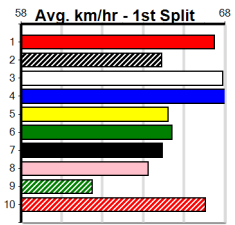

PITSTOP MOWER REPAIRS

Distance: 350m, Race Type: Grade 5 T3, Total Prizemoney: $1,530
1st: $1,000, 2nd: $320, 3rd: $160, 4th: $50

6

12:17PM

(VIC time)

HAMILLSON (3) holds a class edge and once fully balanced can explode to the front and prove hard to catch. Veteran REAR VIEW MIRROR (1) excels off inside draws and will be strong in the run home. HIS SPECIAL (2) rarely runs a bad race.

Watchdog Tips: **3** **1** **2** **4** **Bet:** **Box Trifecta 1,2,3,4 ($10 for 41.67%)**