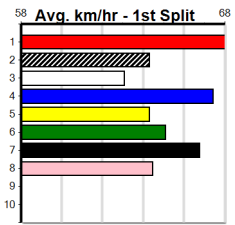

Healesville

MR HUMMER LIMOS (1-2 WINS)

Distance: 350m, Race Type: Tier 3 - Restricted Win, Total Prizemoney: $1,530
1st: $1,000, 2nd: $320, 3rd: $160, 4th: $50

5

11:50AM

(VIC time)

RESCHEDULE (5) can go to work in the last section of his races sand with even luck should prove hard to hold out. ANOKE (3) is a big chance to lead and is well up to this class. SHARNI'S BOY (7) shows some early promise.

Watchdog Tips:

5

3

7

2

Bet:

Win 5