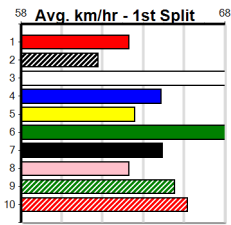

# CROYDON HOMING PIGEON CLUB

Distance: 300m, Race Type: Grade 5 T3, Total Prizemoney: \$1,530  
1st: \$1,000, 2nd: \$320, 3rd: \$160, 4th: \$50