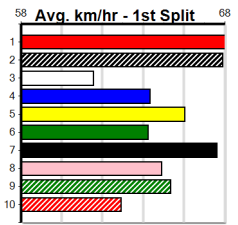

SPORTSBET GREEN TICKS

Distance: 300m, Race Type: Grade 5 T3, Total Prizemoney: $1,530
1st: $1,000, 2nd: $320, 3rd: $160, 4th: $50

12

2:37PM

(VIC time)

SONIC CYCLONE (1) had no luck here last start and from the gun draw looks hard to hold out.
MIGHTY INNINGS (7) will be right in the finish if he can step away on even terms. QUEEN MAGGIE (4) is the in-form runner.

Watchdog Tips:

1

7

4

8

Bet:

Win 1