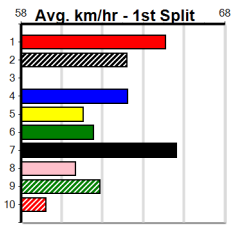

SPORTSBET NOBODY DOES IT EASIER

Distance: 300m, Race Type: Tier 3 - Maiden, Total Prizemoney: $1,530
1st: $1,000, 2nd: $320, 3rd: $160, 4th: $50

1

10:36AM
(VIC time)

HOT SPOT (7) displayed terrific early speed before fading over a longer distance on debut and should be more suited to this track and distance. DOONGALLA GAL (1) can make mistakes in her races but if fully focused she will some beating.

Watchdog Tips:

7

1

2

3

Bet:

Win 7