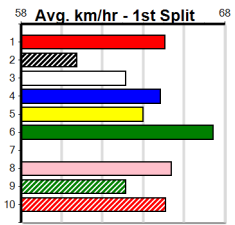

FOLLOW @WatchdogRacing on X

Distance: 300m, Race Type: Tier 3 - Grade 6, Total Prizemoney: $1,530
1st: $1,000, 2nd: $320, 3rd: $160, 4th: $50

CLOISSONNE (4) looks suited to this type of race and looks one of the stronger bets on the program. SMALL HEALTH (1) has the right draw and is a must for the exotics. SPEEDY PAM (7) is suited to this class and a wide draw.

Watchdog Tips:

4 1 7 8

Bet:

Win 4

Main table containing race details for 10 races. Each race entry includes race number, horse name, trainer, odds, and a 'Winning Boxes' table. Race 9 and 10 are marked as 'SCRATCHED'.