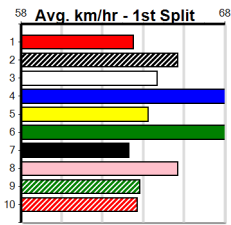

"THE SHED" @ HEALESVILLE GREYS

Distance: 300m, Race Type: Grade 5 T3, Total Prizemoney: $1,530
1st: $1,000, 2nd: $320, 3rd: $160, 4th: $50

11

2:13PM

(VIC time)

VIKING (1) was placed behind a top sprinter 2 starts back and will find this more to his liking.
AUSSIE SAVANNAH (6) is proven up the Healesville straight and is well up to this class. TWO WAY GLASS (4) can come out humming at times.

Watchdog Tips:

1

6

4

2

Bet:

Win 1