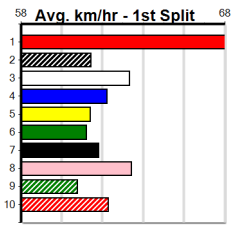

HEALESVILLE FOOTBALL NETBALL CLUB

Distance: 350m, Race Type: Tier 3 - Maiden, Total Prizemoney: $1,530
1st: $1,000, 2nd: $320, 3rd: $160, 4th: $50

2

10:57AM

(VIC time)

ASTON MAPLE (1) has drawn much better today and after two steady placings here looks primed to break her maiden status. FORWARD STEP (5) surprisingly is yet to win a race after 59 starts but is as much chance to do so as any here.

Watchdog Tips:

1

5

7

8

Bet:

Win 1