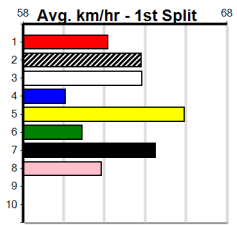

HEALESVILLE PHYSIO & SPORTS MEDICI

Distance: 350m, Race Type: Tier 3 - Grade 7, Total Prizemoney: $1,530
1st: $1,000, 2nd: $320, 3rd: $160, 4th: $50

9

1:27PM

(VIC time)

KIYENG (7) has been racing well in tougher races and looks suited to a race of this nature. LUNA BEAUTY (5) can be a little risky at big rise but once balanced can match motors with any of these. IRON TYSON (1) is a dog on the improve.

Watchdog Tips: **7** **5** **1** **2** **Bet:** **Win 7**