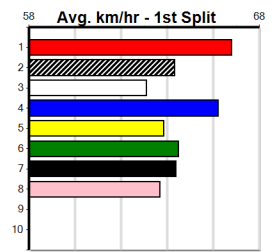

Healesville

5

11:50AM

(VIC time)

MR HUMMER LIMOS (1-2 WINS)

Distance: 350m, Race Type: Tier 3 - Restricted Win, Total Prizemoney: $1,530
1st: $1,000, 2nd: $320, 3rd: $160, 4th: $50

RESCHEDULE (5) can go to work in the last section of his races sand with even luck should prove hard to hold out. ANOKE (3) is a big chance to lead and is well up to this class. SHARNI'S BOY (7) shows some early promise.

Watchdog Tips: 5 3 7 2 Bet: Win 5

Form Box Wgt Dist Track Date Time BON Margin 1st/2nd (Time) PIR Checked Comment W/R Split 1 S/P Grade

WALTZING BLAZE [7] Comes into calculations off this draw. $8.00
WRBD Dog Feb-22 Sire: JS FLAMIN ACE Dam: MINI FERNANDO
Owner(s): G Ithier Trainer: Gavin Ithier (Devon Meadows)
Winning Distances: < 300m (0) 300 - 399m (1) 400 - 499m (0) 500 - 599m (0) 600 - 699m (0) > 700m (0)
Winning Weights: 34.7(1)
8th (7) 34.9 300 HVL R3 17-Jan-24 18.19 16.63 16.00 BRAEMAR CORA (17.09) S/8 . . . 4.16 $32.70 M
1st (1) 34.7 300 HVL R1 24-Jan-24 17.05 16.66 2.00L REMO ADALLI (17.18) S/2 . . . 4.01 $11.20 M
8th (6) 34.3 350 HVL R5 31-Jan-24 20.74 19.65 15.00 TAT LEAH (19.74) M/4 . . . 6.79 $30.30 7
2nd (2) 34.1 300 HVL R3 16-Feb-24 17.03 16.72 1.25L MAKE IT THUNDER (16.95) M/5 . . . 4.04 $0.00 T3-7
4th (8) 33.2 350 TRA R3 01-Apr-24 20.70 19.91 6.50L DEVIL IN ME (20.25) M/44 . . . 6.87 $7.70 T3-RW
3rd (2) 32.6 350 TRA R4 08-Apr-24 20.28 20.08 1.25L SUPER TURTLE (20.20) M/43 . . . 6.73 $4.20 T3-RW
2nd (2) 32.0 300 HVL R3 10-May-24 17.37 16.89 1.25L EVIL EDNA (17.30) S/5 . . . 4.06 $6.60 T3-7
Last 3 wins NOT included above

Box History
Bx 1st 2nd 3rd 4th 5th 6th 7th 8th
1 1
2 2 1
3
4
5
6
7
8
Prize Best $1850.00 NBT
Starts 7-1-2-1 1-0-0-0
Trk/Dts 1280
APM

CANNONEER [7] Solid turn of speed once balanced, respect. $7.00
F Dog Nov-21 Sire: BARCIA BALE Dam: SUBWAY MISS
Owner(s): V Johnson Trainer: Vanessa Johnson (Newborough)
Winning Distances: < 300m (0) 300 - 399m (1) 400 - 499m (0) 500 - 599m (0) 600 - 699m (0) > 700m (0)
Winning Weights: 36.8(1)
3rd (8) 38.2 460 WGL R4 28-Mar-24 26.50 25.74 5.00L OUR BOY ROO (26.16) M/222 . . . 6.72 $3.40 T3-7
2nd (2) 37.5 395 TRA R4 01-Apr-24 22.84 22.27 1.00L SWEET NUGGET (22.78) S/643 . . . 3.95 $3.40 T3-7
3rd (1) 37.5 395 TRA R3 08-Apr-24 22.63 22.05 2.50L LOVELY LAINIEY (22.47) M/222 . . . 3.91 $5.50 T3-7
3rd (7) 37.5 460 WGL R4 18-Apr-24 26.48 26.19 3.75L MAY SO DREAMING (26.22) M/333 . . . 6.80 $14.70 T3-7
5th (7) 37.1 460 WGL R10 25-Apr-24 26.78 26.05 8.00L CAPTURE MY SOUL (26.24) M/655 . . . SW 6.80 $25.90 X67
3rd (4) 37.0 350 HVL R5 03-May-24 20.03 19.59 6.00L HOT SUMMER SKY (19.61) M/4 . . . 6.74 $6.10 T3-7
5th (5) 36.6 525 MEP R9 08-May-24 30.89 29.86 9.00L BUN QUAKE (30.28) M/3444 . . . VO 5.19 $83.50 7
ST (-) 36.4 350 TRA 13-May-24 20.09 3.25L Trial Cleared M/22 2of4 . . . ST
Last 3 wins NOT included above
1st (6) 36.8 350 TRA R1 01-Jan-24 20.05 19.92 4.00L RANGER'S GIRL (20.33) M/42 . . . 6.75 $4.60 T3-M

Box History
Bx 1st 2nd 3rd 4th 5th 6th 7th 8th
1 1 1
2 1 1 1
3 1 1 1 1
4 1 1 2 1 1
5 1 1 1 1
6 1 1 1 2
7 1 1 2
8 1 2 1 1 1 1
Prize Best $4380.00 NBT
Starts 32-1-5-7
Trk/Dts 7-0-1-2 2526
APM