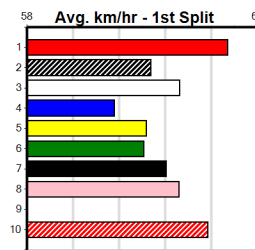

Distance: 300m, Race Type: Tier 3 - Grade 7, Total Prizemoney: $1,530
1st: $1,000, 2nd: $320, 3rd: $160, 4th: $50

Inside division should dominate here. Edge goes with the much improved FIESTY LASS (2) who should be a nice each way price. SODA GRENADIER (1) is drawn to race on the speed from the outset. GARY KNEW IT (3) is a near faultless beginner.

Watchdog Tips: 2 1 3 4 Bet: Box Trifecta 1,2,3,4 ($10 for 41.67%)

Race card for Soda Grenadier [7]. Includes details on sire (Barcia Bale), dam (Soda Flakes), winning distances, and a box history table. Prize money is $6.50.

Race card for Fiesty Lass [7]. Includes details on sire (My Redeemer), dam (Fiesty Girl), winning distances, and a box history table. Prize money is $6.00.

Race card for Gary Knew It [7]. Includes details on sire (Fernando Bale), dam (Anastasia), winning distances, and a box history table. Prize money is $3.00.

Race card for Mike Angelo Zeal [7]. Includes details on sire (Superior Panama), dam (Zeal Sensation), winning distances, and a box history table. Prize money is $5.00.

Race card for She's Ideal [7]. Includes details on sire (Bernardo), dam (Lorenza), winning distances, and a box history table. Prize money is $4.80.