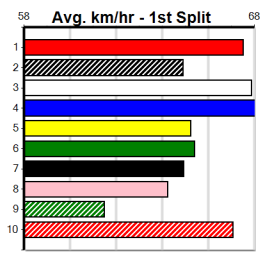

PITSTOP MOWER REPAIRS

Distance: 350m, Race Type: Grade 5 T3, Total Prizemoney: $1,530
1st: $1,000, 2nd: $320, 3rd: $160, 4th: $50

HAMILLSON (3) holds a class edge and once fully balanced can explode to the front and prove hard to catch. Veteran REAR VIEW MIRROR (1) excels off inside draws and will be strong in the run home. HIS SPECIAL (2) rarely runs a bad race.

Watchdog Tips: 3 1 2 4 Bet: Box Trifecta 1,2,3,4 ($10 for 41.67%)

Race 1: REAR VIEW MIRROR [5]. Veteran who has drawn ideally, big threat. $4.00. Dog BD, Mar-19. Sire: BERNARDO, Dam: TYRA GISELLE. Trainer: Rowan Wagenaar. Winning Distances: < 300m (0) 300 - 399m (16) 400 - 499m (5) 500 - 599m (6) 600 - 699m (0) > 700m (0). Box History table.

Race 2: HIS SPECIAL [5]. Rarely runs a bad race, each way all day. $6.00. Dog BD, Apr-22. Sire: OUT OF RANGE, Dam: FREEDOM FIRE. Trainer: John Carr (Devon Meadows). Winning Distances: < 300m (0) 300 - 399m (0) 400 - 499m (1) 500 - 599m (3) 600 - 699m (0) > 700m (0). Box History table.

Race 3: HAMILLSON [5]. Class edge, explosive early speed, go close. $2.50. Dog BEBD, Jun-19. Sire: OUT OF RANGE, Dam: RINGADING SISTER. Trainer: Richard Hill (Frankston). Winning Distances: < 300m (0) 300 - 399m (2) 400 - 499m (4) 500 - 599m (13) 600 - 699m (0) > 700m (0). Box History table.

Race 4: BEAR LEE BANDIT [5]. Can unwind a powerful finish, place hope. $8.00. Dog BK, Feb-20. Sire: BLACK BEAR LEE, Dam: INMATE. Trainer: Darren Ryan (Boronia). Winning Distances: < 300m (0) 300 - 399m (11) 400 - 499m (3) 500 - 599m (0) 600 - 699m (0) > 700m (0). Box History table.

Race 5: STOLEN ROLEX (NSW)[5]. Speed drawn underneath is a worry, too risky. $7.50. Dog BE, Apr-21. Sire: BARCIA BALE, Dam: FUSION GIRL. Trainer: Les Weeks (Tyabb). Winning Distances: < 300m (0) 300 - 399m (5) 400 - 499m (2) 500 - 599m (0) 600 - 699m (0) > 700m (0). Box History table.