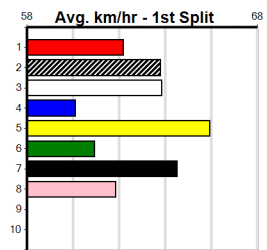

Distance: 350m, Race Type: Tier 3 - Grade 7, Total Prizemoney: $1,530
1st: $1,000, 2nd: $320, 3rd: $160, 4th: $50

KIYENG (7) has been racing well in tougher races and looks suited to a race of this nature. LUNA BEAUTY (5) can be a little risky at bix rise but once balanced can match motors with any of these. IRON TYSON (1) is a dog on the improve.

Watchdog Tips: 7 5 1 2 Bet: Win 7

IRON TYSON [7] On the improve, same draw as last starts win. $3.60
BK Dog May-22 Sire: ZIPPING GARTH Dam: DREAMY EYES
Owner(s): Eye Candy (SYN), C Wilk, K Gorman
Trainer: Christian Wilk (Tanjil South)
Winning Distances: < 300m (0) 300 - 399m (1) 400 - 499m (0) 500 - 599m (0) 600 - 699m (0) > 700m (0)
Winning Weights: 32.4(1)
Race results table with columns: 5th, 4th, 3rd, 2nd, 1st, Dog, Dist, Wgt, Track, Date, Time, BON, Margin, 1st/2nd (Time), PIR, Checked, Comment, W/R, Split 1, S/P, Grade.

NOIR SATIN [7] Drawn better today, look for improvement. $6.00
BK Dog Apr-22 Sire: ORSON ALLEN Dam: CULLQUIN CERSEI
Owner(s): S Quinlan
Trainer: Shara Quinlan (Rushworth)
Winning Distances: < 300m (0) 300 - 399m (1) 400 - 499m (0) 500 - 599m (0) 600 - 699m (0) > 700m (0)
Winning Weights: 34.2(1)
Race results table with columns: 1st, 2nd, 3rd, 4th, 5th, 6th, 7th, 8th, Dog, Dist, Wgt, Track, Date, Time, BON, Margin, 1st/2nd (Time), PIR, Checked, Comment, W/R, Split 1, S/P, Grade.

BALDO [7] Always a place chance in his class, respect. $12.00
BK Dog Jan-21 Sire: BARCIA BALE Dam: CHIQUITA LASS
Owner(s): M Collyer
Trainer: Murray Collyer (Coburg East)
Winning Distances: < 300m (0) 300 - 399m (1) 400 - 499m (0) 500 - 599m (0) 600 - 699m (0) > 700m (0)
Winning Weights: 33.3(1)
Race results table with columns: 2nd, 3rd, 4th, 5th, 6th, 7th, 8th, Dog, Dist, Wgt, Track, Date, Time, BON, Margin, 1st/2nd (Time), PIR, Checked, Comment, W/R, Split 1, S/P, Grade.

HIGH ON LIFE (SA)[7] Slow beginner, tough draw, prefer others. $12.00
F Bitch May-22 Sire: ZAMBORA BROCKIE Dam: NANGAR MIA
Owner(s): N Lalli
Trainer: Ian Beattie (Laceyby)
Winning Distances: < 300m (0) 300 - 399m (0) 400 - 499m (1) 500 - 599m (0) 600 - 699m (0) > 700m (0)
Winning Weights: 30.0(1)
Race results table with columns: 3rd, 4th, 5th, 6th, 7th, 8th, Dog, Dist, Wgt, Track, Date, Time, BON, Margin, 1st/2nd (Time), PIR, Checked, Comment, W/R, Split 1, S/P, Grade.

LUNA BEAUTY [7] Can match motors with her rivals here, danger. $4.60
BK Bitch Dec-21 Sire: ALLEN DEED Dam: BLACK MUSTANG
Owner(s): J Porter
Trainer: David Pryse (Benloch)
Winning Distances: < 300m (0) 300 - 399m (0) 400 - 499m (1) 500 - 599m (0) 600 - 699m (0) > 700m (0)
Winning Weights: 27.2(1)
Race results table with columns: 6th, 3rd, 7th, 4th, 5th, Dog, Dist, Wgt, Track, Date, Time, BON, Margin, 1st/2nd (Time), PIR, Checked, Comment, W/R, Split 1, S/P, Grade.