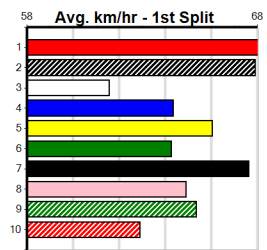

SPORTSBET GREEN TICKS

Distance: 300m, Race Type: Grade 5 T3, Total Prizemoney: $1,530
1st: $1,000, 2nd: $320, 3rd: $160, 4th: $50

SONIC CYCLONE (1) had no luck here last start and from the gun draw looks hard to hold out. MIGHTY INNINGS (7) will be right in the finish if he can step away on even terms. QUEEN MAGGIE (4) is the in-form runner.

Watchdog Tips: 1 7 4 8 Bet: Win 1

Race card for SONIC CYCLONE [5]. Includes details on sire (FERNANDO BALE), dam (PAUA TO AVOID), trainer (Peter Reinders), and a list of past race results with dates, times, and odds.

Race card for RATTLESNAKE RUBY [5]. Includes details on sire (BARCIA BALE), dam (ZIPPING ZOE), trainer (Tony Salpigtidis), and a list of past race results.

Race card for JUICE [5]. Includes details on sire (MY REDEEMER), dam (SHIMA BLAZE), trainer (Jason Formosa), and a list of past race results.

Race card for QUEEN MAGGIE [5]. Includes details on sire (BERNARDO), dam (RADIANT ANGEL), trainer (Leon Lacy), and a list of past race results.

Race card for OCEAN MIST [5]. Includes details on sire (ZAMBORA BROCKIE), dam (OCEAN VIEW), trainer (John Martinovic), and a list of past race results.

1

2

3

4

5