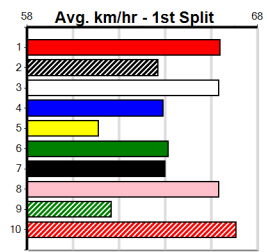

JASON McKEOWN PHOTOGRAPHY

Distance: 350m, Race Type: Grade 5 T3, Total Prizemoney: $1,530
1st: $1,000, 2nd: $320, 3rd: $160, 4th: $50

Open affair. ROMENA CHARM (1) is drawn to hold a forward spot early and is well up to this class.
TEO PRINCE (2) is another who can settle on the speed and looks a solid each way chance.
BERMUDA BEN (4) can work home into a minor placing.

Watchdog Tips: 1 2 4 5 Bet: Win 1

Race card for ROMENA CHARM [5]. Includes details on sire (SENNACHIE), dam (WHAT FEELING), winning distances, and a box history table.

Race card for TEO PRINCE [5]. Includes details on sire (ORSON ALLEN), dam (SPOT ON CINTA), winning distances, and a box history table.

Race card for HALLEE'S REEF [5]. Includes details on sire (WHISKEY RIOT), dam (YAKIMA), winning distances, and a box history table.

Race card for BERMUDA BEN [5]. Includes details on sire (BARCIA BALE), dam (JUNIPER PEARL), winning distances, and a box history table.

Race card for SWEET NUGGET [5]. Includes details on sire (ZAMBORA BROCKIE), dam (SHE'S A BLAZIN'), winning distances, and a box history table.