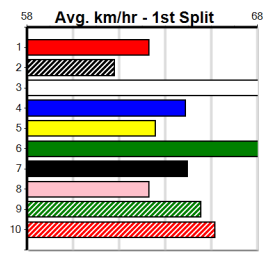

CROYDON HOMING PIGEON CLUB

Distance: 300m, Race Type: Grade 5 T3, Total Prizemoney: $1,530
1st: $1,000, 2nd: $320, 3rd: $160, 4th: $50

4

11:29AM

(VIC time)

JEFFERSON COUNTY (6) is clearly the most credentialed runner in this race and with even luck looks hard to beat. THAI BUTTERFLY (2) can hold a forward spot early and looks a big danger. CRACKERJACK MAXY (8) does his best racing off this box.

Watchdog Tips: 6 2 8 7 Bet: Win 6

BUGS [5] Needs to lead to show best form, tested. $10.00
Owner(s): J Formosa
Sire: MEPUNGA BLAZER Dam: ALL OVER
Trainer: Jason Formosa (Heathcote)
Winning Distances: < 300m (0) 300 - 399m (16) 400 - 499m (0) 500 - 599m (0) 600 - 699m (0) > 700m (0)
Box History table and Prize Best Starts table included.

THAI BUTTERFLY [5] One of the big guns here, major player. $5.50
Owner(s): S Randle
Sire: BARCIA BALE Dam: ZIPPING JAMIE
Trainer: Mathew Tabb (Lara)
Winning Distances: < 300m (0) 300 - 399m (4) 400 - 499m (0) 500 - 599m (0) 600 - 699m (0) > 700m (0)
Box History table and Prize Best Starts table included.

SONIC SHOCKWAVE [5] Capable of running a cheeky race at odds. $16.00
Owner(s): P Reinders
Sire: FERNANDO BALE Dam: PAUA TO AVOID
Trainer: Peter Reinders (Gruyere)
Winning Distances: < 300m (0) 300 - 399m (5) 400 - 499m (0) 500 - 599m (0) 600 - 699m (0) > 700m (0)
Box History table and Prize Best Starts table included.

WHAT A SPIRIT [5] Racing well in slightly weaker races, place best $7.00
Owner(s): S Humphries
Sire: FERNANDO BALE Dam: MILITANT SPIRIT
Trainer: Julia Creed (Graytown)
Winning Distances: < 300m (0) 300 - 399m (3) 400 - 499m (2) 500 - 599m (0) 600 - 699m (0) > 700m (0)
Box History table and Prize Best Starts table included.

CARTEL GLAMOUR [5] Last 2 runs have been full of merit, keep safe. $10.00
Owner(s): K Tucker
Sire: FERNANDO BALE Dam: VEGAS TICKET
Trainer: Kristin Tucker (Tanjil South)
Winning Distances: < 300m (0) 300 - 399m (2) 400 - 499m (1) 500 - 599m (0) 600 - 699m (0) > 700m (0)
Box History table and Prize Best Starts table included.

1

2

3

4

5