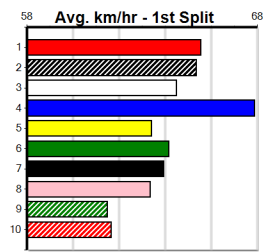

OUTER EAST FOOTBALL NETBALL COMP

Distance: 350m, Race Type: Grade 5 T3, Total Prizemoney: $1,530
1st: $1,000, 2nd: $320, 3rd: $160, 4th: $50

SIDEWINDER (1) will be hard to cross in the initial stages and can lead throughout. JAX FLASH (2) is the most experienced speedster in this race and is drawn to run an improved race. VALDIVIAN (3) can settle on the speed.

Watchdog Tips: 1 2 3 4 Bet: Box Trifecta 1,2,3,4 ($10 for 41.67%)

Race card for SIDEWINDER [5]. Includes details on sire (AUSSIE INFRARED), dam (SMOOTH MOVING), winning distances, and a box history table.

Race card for JAX FLASH [5]. Includes details on sire (FERNANDO BALE), dam (NAYLA SWIFT), winning distances, and a box history table.

Race card for VALDIVIAN [5]. Includes details on sire (RAW ABILITY), dam (MAYFAIR MISS), winning distances, and a box history table.

Race card for GOLDEN COAST [5]. Includes details on sire (PAT C SABBATH), dam (UNIQUE JOY), winning distances, and a box history table.

Race card for COSMIC HOLIDAY [5]. Includes details on sire (COSMIC RUMBLE), dam (KOKOMO BEACH), winning distances, and a box history table.