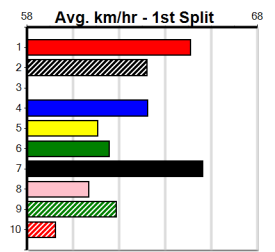

SPORTSBET NOBODY DOES IT EASIER

1

10:35AM

(VIC time)

Distance: 300m, Race Type: Tier 3 - Maiden, Total Prizemoney: $1,530
1st: $1,000, 2nd: $320, 3rd: $160, 4th: $50

HOT SPOT (7) displayed terrific early speed before fading over a longer distance on debut and should be more suited to this track and distance. DOONGALLA GAL (1) can make mistakes in her races but if fully focused she will some beating.

Watchdog Tips: [7] [1] [2] [3] Bet: Win 7

DOONGALLA GAL [M] Makes mistakes but clearly has the talent for this $3.80
Owner(s): Fluffy Side Up (SYN), A Onley, P Onley
Winning Distances: < 300m (0) 300 - 399m (0) 400 - 499m (0) 500 - 599m (0) 600 - 699m (0) > 700m (0)
Box History table and Prize Best Starts Trk/Dts APM.

SOHO BUSTLIN' BY [M] Drawn better today, settles on the speed, threat. $3.50
Owner(s): S O'brien
Winning Distances: < 300m (0) 300 - 399m (0) 400 - 499m (0) 500 - 599m (0) 600 - 699m (0) > 700m (0)
Box History table and Prize Best Starts Trk/Dts APM.

DASH ABOUT [M] Long time maiden, has early speed, major player. $6.00
Owner(s): M Cameron
Winning Distances: < 300m (0) 300 - 399m (0) 400 - 499m (0) 500 - 599m (0) 600 - 699m (0) > 700m (0)
Box History table and Prize Best Starts Trk/Dts APM.

BOROUGH LIL [M] Front runner, may not cross early, risky. $8.00
Owner(s): M Ebeyer
Winning Distances: < 300m (0) 300 - 399m (0) 400 - 499m (0) 500 - 599m (0) 600 - 699m (0) > 700m (0)
Box History table and Prize Best Starts Trk/Dts APM.

HONDO LANE [M] Found to be injured last time, prefer to watch. $41.00
Owner(s): CROWS FLY (SYN), N Mason, J Mason
Winning Distances: < 300m (0) 300 - 399m (0) 400 - 499m (0) 500 - 599m (0) 600 - 699m (0) > 700m (0)
Box History table and Prize Best Starts Trk/Dts APM.