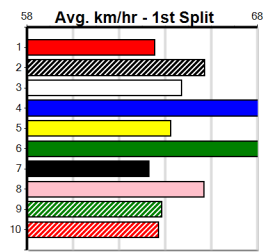

"THE SHED" @ HEALESVILLE GREYS

Distance: 300m, Race Type: Grade 5 T3, Total Prizemoney: $1,530
1st: $1,000, 2nd: $320, 3rd: $160, 4th: $50

VIKING (1) was placed behind a top sprinter 2 starts back and will find this more to his liking. AUSSIE SAVANNAH (6) is proven up the Healesville straight and is well up to this class. TWO WAY GLASS (4) can come out humming at times.

Watchdog Tips: 1 6 4 2 Bet: Win 1

VIKING [5] Placed behind a top sprinter 2 runs back, go close $5.50
Owner(s): Eye Candy (SYN), C Wilk, K Gorman
Sire: KAYDA SHAE Dam: LITTLE BIDDY
Trainer: Kate Gorman (Tanjil South)
Box History table and race details.

KING KABOOM [5] Drawn closer to the inside rail today, improver. $9.00
Owner(s): P Hofman
Sire: ALLEN DEED Dam: QUEEN KABOOM
Trainer: Paul Hofman (Creswick)
Box History table and race details.

PENNY BLUE DEMON [5] On speed runner, very capable, keep safe. $8.50
Owner(s): C Armstrong
Sire: FERNANDO BALE Dam: MY DEWANA PENNY
Trainer: Chris Armstrong (Hoppers Crossi)
Box History table and race details.

TWO WAY GLASS [5] Can come out running at times, can threaten. $4.00
Owner(s): C Over
Sire: TALK'S CHEAP Dam: ROPED IN
Trainer: Gordon Yates (Wangaratta)
Box History table and race details.

SODA HEATHER [5] Found to be injured last start, prefer to watch. $8.50
Owner(s): Fluffy Side Up (SYN), A Onley, P Onley
Sire: ORSON ALLEN Dam: SWEET ABOUT LOLA
Trainer: Geoffrey Dalton (Hazelwood Nort)
Box History table and race details.