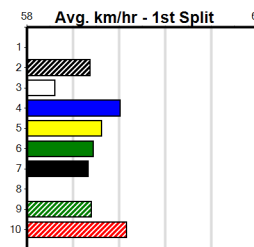

HEALESVILLE FOOTBALL NETBALL CLUB

2
10:57AM

Distance: 350m, Race Type: Tier 3 - Maiden, Total Prizemoney: $1,530
1st: $1,000, 2nd: $320, 3rd: $160, 4th: $50

(VIC time)

ASTON MAPLE (1) has drawn much better today and after two steady placings here looks primed to break her maiden status. FORWARD STEP (5) surprisingly is yet to win a race after 59 starts but is as much chance to do so as any here.

Watchdog Tips: 1 5 7 8 **Bet:** Win 1

Form Box	Wgt	Dist	Track	Date	Time	BON	Margin	1st/2nd (Time)	PIR	Checked	Comment	WR	Split 1	S/P	Grade	
1	ASTON MAPLE [M] $2.80															
	Better draw today, keeps improving, looks good.															
	BK Bitch Apr-22 Sire: TOMMY SHELBY Dam: ASTON MEILLEUR Trainer: David Condon (Devon Meadows)															
	Owner(s): R Borda															
	Winning Distances: < 300m (0) 300 - 399m (0) 400 - 499m (0) 500 - 599m (0) 600 - 699m (0) > 700m (0)															
	Winning Weights:															
	2nd (6) 27.0 300 HVL R1 05-May-24 17.34 16.69 4.75L WILD SERENA (17.01) M/3 4.08 $4.20 M															
	3rd (4) 27.0 300 HVL R1 12-May-24 17.24 16.66 2.00L WILD VENUS (17.10) M/4 4.11 $7.40 M															
	Last 3 wins NOT included above															
	Box History															

2	TUDOR PEAK [M] $34.00															
	Unplaced in all 9 of his races, prefer others.															
	BD Dog Apr-22 Sire: ORSON ALLEN Dam: CULLQUIN CERSEI Trainer: Barry Milne (Kilmore)															
	Owner(s): TOP SHOT (SYN), S Quinlan, J Accurso, C Russell															
	Winning Distances: < 300m (0) 300 - 399m (0) 400 - 499m (0) 500 - 599m (0) 600 - 699m (0) > 700m (0)															
	Winning Weights:															
	5th (5) 31.2 390 SHP R3 23-Dec-23 23.22 21.70 14.00 INSUBORDINATE (22.27) M/78 8.85 $19.10 M															
	8th (6) 31.6 450 BAL R2 08-Jan-24 26.65 25.65 8.00L TESSA ENGLAND (26.12) S/888 7.03 $19.10 T3-M															
	6th (2) 31.4 300 HVL R2 07-Feb-24 17.68 16.96 3.00L WHO YOU KISSIN' (17.49) M/8 4.23 $5.30 M															
	Box History															

3	DEMONIC SPIRIT [M] $6.50															
	Bombed the star in both two runs, risky.															
	BK Dog Jun-22 Sire: FERAL FRANKY Dam: DREAMING Trainer: Katrina Evans (Kyneton)															
	Owner(s): JimKat Racing (SYN), J Holt, K Evans															
	Winning Distances: < 300m (0) 300 - 399m (0) 400 - 499m (0) 500 - 599m (0) 600 - 699m (0) > 700m (0)															
	Winning Weights:															
	7th (6) 32.7 395 TRA R4 17-Apr-24 23.23 22.22 13.00 OH MY PIE (22.33) S/777 4.34 $4.50 M															
	6th (7) 33.3 410 HOR R1 26-Apr-24 24.92 23.65 19.00 SOLO EFFORT (23.65) S/66 11.28 $9.10 M															
	Last 3 wins NOT included above															
	Box History															

4	FREEDOM GIRL [M] $12.00															
	Long time maiden, tough draw, place looks best.															
	BD Bitch Apr-22 Sire: OUT OF RANGE Dam: FREEDOM FIRE Trainer: John Carr (Devon Meadows)															
	Owner(s): J Carr															
	Winning Distances: < 300m (0) 300 - 399m (0) 400 - 499m (0) 500 - 599m (0) 600 - 699m (0) > 700m (0)															
	Winning Weights:															
	2nd (3) 27.2 510 SLE R1 07-Mar-24 29.74 28.84 4.25L OSCAR INTENTION (29.46) Q/112 9.33 $9.20 M															
	5th (6) 27.6 450 TRA R3 11-Mar-24 25.99 25.37 8.00L STRIKE IT RYKER (25.46) M/455 6.80 $13.40 M															
	F (7) 27.6 395 TRA R2 18-Mar-24 0.00 22.19 . MICK'S DELIGHT (22.84) Q/25 V7 $17.00 T3-M															
	Box History															

5	FORWARD STEP [M] $4.50															
	Surprisingly still a maiden, can break through.															
	BK Dog Dec-20 Sire: SENNACHIE Dam: WHAT FEELING Trainer: Joe Uglietta (Yan Yean)															
	Owner(s): UGLIETTA (SYN), J Uglietta, M Uglietta															
	Winning Distances: < 300m (0) 300 - 399m (0) 400 - 499m (0) 500 - 599m (0) 600 - 699m (0) > 700m (0)															
	Winning Weights:															
	5th (6) 33.1 395 TRA R2 11-Mar-24 23.04 22.31 2.50L FULL BARREL (22.87) M/763 3.97 $39.50 M															
	3rd (1) 32.8 425 BEN R1 20-Mar-24 25.05 24.11 11.00 BREE CABANG (24.32) S/554 6.97 $8.60 M															
	5th (8) 32.7 450 BAL R2 25-Mar-24 26.61 25.34 15.00 MAX PEARL (25.58) S/856 7.22 $40.00 T3-M															
	Box History