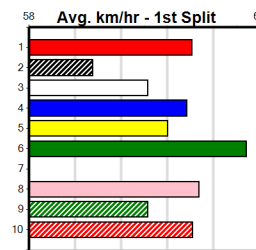

FOLLOW @WatchdogRacing on X

Distance: 300m, Race Type: Tier 3 - Grade 6, Total Prizemoney: $1,530
1st: $1,000, 2nd: $320, 3rd: $160, 4th: $50

CLOISSONNE (4) looks suited to this type of race and looks one of the stronger bets on the program.
SMALL HEALTH (1) has the right draw and is a must for the exotics. SPEEDY PAM (7) is suited to this class and a wide draw.

Watchdog Tips: 4 1 7 8 Bet: Win 4

Race card for SMALL HEALTH [6]. Handy run last time here, better draw, danger. $6.50. Includes dog details, winning distances, weights, and a box history table.

Race card for MY ANNABELLE [6]. Does not win many races, place looks best. $16.00. Includes dog details, winning distances, weights, and a box history table.

Race card for HANG ON PEPPA [6]. Back to an inside draw today helps, could surprise. $14.00. Includes dog details, winning distances, weights, and a box history table.

Race card for CLOISSONNE [6]. Dux of the class, early burn, hard to catch. $1.90. Includes dog details, winning distances, weights, and a box history table.

Race card for YELLOW MONARO [6]. Has not won for a while, will need some luck. $16.00. Includes dog details, winning distances, weights, and a box history table.