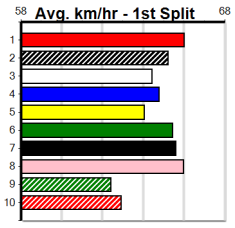

Bendigo

10
6:07PM

(VIC time)

MADE SOLUTIONS ELECTRICAL AND DAT

Distance: 425m, Race Type: Grade 5, Total Prizemoney: $2,925
1st: $1,950, 2nd: $600, 3rd: $300, 4th: $75

Watchdog Tips: **0** **0** **0** **0** Bet: .