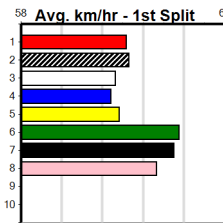

HIP POCKET BENDIGO (1-4 WINS)

Distance: 500m, Race Type: Restricted Win, Total Prizemoney: $3,340

1st: $2,230, 2nd: $690, 3rd: $345, 4th: $75

4

4:05PM

(VIC time)

Watchdog Tips:

0 0 0 0

Bet: