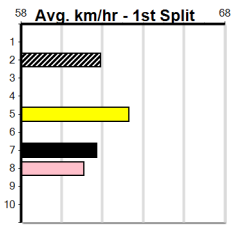

Bendigo

1
3:02PM
(VIC time)

AVARD CIVIL

Distance: 425m, Race Type: Maiden, Total Prizemoney: $2,535
1st: $1,680, 2nd: $520, 3rd: $260, 4th: $75

Watchdog Tips: **0** **0** **0** **0** Bet: _____

Form Box Weight Dist Track Date Time BON Margin 1st/2nd (Time) PIR Checked Comment W/R Split 1 S/P Grade

1 EVIE'S PROMISE [M]
BK B Sep-22 FERAL FRANKY LADY PANDORA
Trainer: George Borg (Maryborough)
Owner(s): J Borg

Winning Boxes							
1	2	3	4	5	6	7	8
Prize							$0
Best							FSH
Starts							0-0-0-0
Trk/Dst							0-0-0-0
APM							$0

2 CALAMITY KAIT [M]
BK B Jun-21 ASTON DEE BEE ACOUSTIC LEE

Winning Boxes							
1	2	3	4	5	6	7	8
Prize							$210.00
Best							NBT
Starts							7-0-0-1
Trk/Dst							4-0-0-1
APM							$210

5th (3) 26.4 425 BEN R1 20-Apr-24 25.17 23.92 8.50LLAMIA LOUISE (24.58) M/214 . . . 6.70 $43.10 M
4th (2) 26.6 390 SHP R1 25-Apr-24 22.89 22.31 2.00LSHE IS SPOILT (22.77) Q/11 . . . 8.50 $7.20 M
3rd (4) 26.6 425 BEN R1 01-May-24 25.05 24.35 5.50LLIMIT MISS (24.68) M/333 . . . 6.83 $4.40 M
8th (8) 26.4 425 BEN R1 08-May-24 25.20 23.97 9.50LBLUE RISE (24.54) M/768 . . . 6.94 $28.60 T3-M
Owner(s): J Accurso

3 MERL'S LAD [M]
BK D Aug-22 FLYING RICCIARDO MISS MORRISSET
Trainer: David Geall (Lara)
Owner(s): SPARKIES (SYN), M Evans, R Lia

Winning Boxes							
1	2	3	4	5	6	7	8
Prize							$0
Best							FSH
Starts							0-0-0-0
Trk/Dst							0-0-0-0
APM							$0

4 BOROUGH BOUND [M]
WBEBD D Feb-22 FERNANDO BALE SUBLIME NEWS
Trainer: Dawn Trickey (Eaglehawk)
Owner(s): D Gray

Winning Boxes							
1	2	3	4	5	6	7	8
Prize							$0
Best							FSH
Starts							0-0-0-0
Trk/Dst							0-0-0-0
APM							$0

5 LITTLE TIC [M] Biks
WBK B Mar-22 PURE TITANIUM CRUISING FOUR
Trainer: Judith Condo (Pyramid Hill)

Winning Boxes							
1	2	3	4	5	6	7	8
Prize							$1,765.00
Best							NBT
Starts							14-0-1-4
Trk/Dst							6-0-0-2
APM							$1427

3rd (8) 26.7 410 HOR R1 16-Apr-24 23.72 23.10 4.00LJED'S MEMORY (23.46) M/33 . . . 10.59 $66.60 M
2nd (8) 26.8 410 HOR R2 23-Apr-24 23.84 23.26 3.25LZAPPER BALE (23.62) M/21 . . . V0 . 10.65 $12.80 M
4th (5) 26.8 410 HOR R2 30-Apr-24 24.19 23.20 3.00LGENESIS BALE/MOONLIGHT M/86 . . . 10.79 $16.80 M
4th (7) 26.9 425 BEN R1 11-May-24 25.22 24.05 9.50LMAX TANGO (24.59) M/444 . . . 6.79 $3.20 M
Owner(s): J Condo

6 PAW VARNER (NSW)[M]
RF D Jul-22 DYNA TRON HADEEL BALE
Trainer: Robert Camilleri (Lara)
Owner(s): B Wheeler

Winning Boxes							
1	2	3	4	5	6	7	8
Prize							$0
Best							FSH
Starts							0-0-0-0
Trk/Dst							0-0-0-0
APM							$0

7 STEEPLE [M]
BK D Jul-22 MY BRO FABIO BIG SKINNY
Trainer: Patrick Newell (Wallan)

Winning Boxes							
1	2	3	4	5	6	7	8
Prize							$335.00
Best							FSH
Starts							3-0-0-1
Trk/Dst							0-0-0-0
APM							$335

3rd (3) 30.0 460 GEL R3 19-Apr-24 26.27 25.58 5.50LELLIOTT (25.89) M/444 . . . 6.85 $80.40 MH
4th (4) 30.1 460 GEL R3 26-Apr-24 26.04 25.57 4.75LSICK AND TIRED (25.72) M/554 . . . 6.74 $29.40 MF
7th (5) 30.2 450 BAL R8 08-May-24 25.73 24.83 11.00LYOGEN BALE (25.00) M/687 . . . SW . 6.71 $121.60 SH
Owner(s): The Bentley (SYN), L Edgerton, P Newell