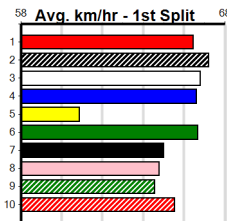

Bendigo

9 5:50PM

(VIC time)

HANRAHAN PLUMBING

Distance: 425m, Race Type: Mixed 4/5, Total Prizemoney: \$3,360
1st: \$2,250, 2nd: \$690, 3rd: \$345, 4th: \$75

Watchdog Tips: 0 0 0 0 Bet:

Race 1: TAT LIBBY [4]. Trainer: David Warburton (Tatura). Results table with columns for rank, horse name, time, and other race details.