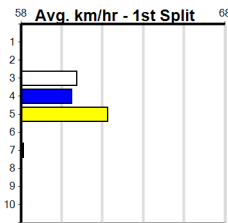

2

3:25PM

(VIC time)

Watchdog Tips:

0 0 0 0

Bet:

Form Box Weight Dist Track Date Time BON Margin 1st/2nd (Time) PIR Checked Comment W/R Split 1 S/P Grade

1 CRUISING ELM [M]
F B Mar-22 PURE TITANIUM CRUISING FOUR
Trainer: Julie Hall (Dingee)
Owner(s): J Hall

Winning Boxes							
1	2	3	4	5	6	7	8
Prize							$0
Best							FSH
Starts							0-0-0-0
Trk/Dst							0-0-0-0
APM							$0

2 SHY CABANG [M]
BE B Mar-22 BEAST UNLEASHED STARS AND LIGHTS
Trainer: Greg Berry (Toolleen)
Owner(s): G Berry

Winning Boxes							
1	2	3	4	5	6	7	8
Prize							$0
Best							FSH
Starts							0-0-0-0
Trk/Dst							0-0-0-0
APM							$0

3 BEAR IT IS [M]
BD D May-22 BLUE MOON RISING SANDY'S MY NAME
Trainer: Melinda Overington (Broadford)
Owner(s): A Burns

Winning Boxes							
1	2	3	4	5	6	7	8
Prize							$0.00
Best							FSH
Starts							3-0-0-0
Trk/Dst							0-0-0-0
APM							$0

6th (3)	31.1	390	SHP	R1	04-Mar-24	22.98	22.09	9.00	LAYIA THE SLAYER (22.36)	M/76	.	.	.	8.92	$15.90	M
5th (5)	30.8	390	SHP	R2	23-Mar-24	23.17	21.98	5.50	LUP IN ARMS (22.82)	Q/64	.	V14	.	8.92	$5.30	M
6th (1)	31.1	390	SHP	R2	09-May-24	23.45	22.22	5.50	LMOYARRA SPECTRUM	M/66	.	.	.	9.17	$4.70	M

4 NANA'S REBEL [M]
WBK B Mar-22 PURE TITANIUM CRUISING FOUR
Trainer: Judith Condo (Pyramid Hill)
Owner(s): J Condo

Winning Boxes							
1	2	3	4	5	6	7	8
Prize							$445.00
Best							NBT
Starts							14-0-1-0
Trk/Dst							10-0-1-0
APM							$307

6th (8)	28.8	425	BEN	R2	28-Mar-24	25.09	24.02	13.00	LIN SECRET (24.19)	S/777	.	.	.	6.90	$41.60	T3-M
7th (8)	28.0	410	HOR	R1	23-Apr-24	24.46	23.26	16.00	TASTE OF HELL (23.39)	S/87	.	.	.	10.90	$72.50	M
4th (1)	28.7	410	HOR	R1	30-Apr-24	24.63	23.20	8.00	LSAM'S GIRL (24.09)	M/73	.	.	.	10.84	$34.20	M
5th (3)	29.1	390	SHP	R2	09-May-24	23.38	22.22	4.00	LMOYARRA SPECTRUM	S/55	.	.	.	9.13	$64.30	M

5 HYPNOTIC [M]
BE B Apr-22 AUSSIE INFRARED HIGHTAN
Trainer: Justin Nolan (Devon Meadows)
Owner(s): M Nolan

Winning Boxes							
1	2	3	4	5	6	7	8
Prize							$520.00
Best							NBT
Starts							2-0-1-0
Trk/Dst							2-0-1-0
APM							$520

5th (2)	27.6	425	BEN	R2	26-Apr-24	24.66	23.85	8.50	LBIT COOL (24.08)	M/655	.	.	W	6.79	$3.40	M
2nd (2)	27.5	425	BEN	R1	10-May-24	24.19	23.72	1.75	LALARI (24.08)	S/333	.	.	.	6.68	$3.70	M

6 JALAPENO GEM [M]
F B Sep-22 FERAL FRANKY LADY PANDORA
Trainer: George Borg (Maryborough)
Owner(s): Mccaughan Mccaughan (SYN), P Mccaughan, J Mccaughan

Winning Boxes							
1	2	3	4	5	6	7	8
Prize							$0
Best							FSH
Starts							0-0-0-0
Trk/Dst							0-0-0-0
APM							$0

7 BARELLEN SILK [M]
RBD B Apr-22 FERAL FRANKY BARELLEN PEARL
Trainer: Alfred King (Sulky)
Owner(s): A King

Winning Boxes							
1	2	3	4	5	6	7	8
Prize							$0.00
Best							NBT
Starts							1-0-0-0
Trk/Dst							1-0-0-0
APM							$0

6th (6)	27.3	425	BEN	R1	10-May-24	25.33	23.72	18.00	LALARI (24.08)	S/776	.	.	.	7.01	$49.60	M

8 PAW JULIA (NSW)[M]
BK B Jul-22 JS FLAMIN ACE DYNA ADRIA
Trainer: Deborah Coleman (Lara)
Owner(s): B Wheeler

Winning Boxes							
1	2	3	4	5	6	7	8
Prize							$0
Best							FSH
Starts							0-0-0-0
Trk/Dst							0-0-0-0
APM							$0

9 *** NO RESERVE ***
Trainer:
Owner(s):

Winning Boxes							
1	2	3	4	5	6	7	8
Prize							$0
Best							FSH
Starts							0-0-0-0
Trk/Dst							0-0-0-0
APM							$0

10 *** NO RESERVE ***
Trainer:
Owner(s):

Winning Boxes							
1	2	3	4	5	6	7	8
Prize							$0
Best							FSH
Starts							0-0-0-0
Trk/Dst							0-0-0-0
APM							$0