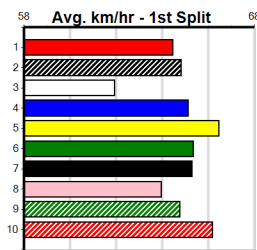

SPORTSBET FINAL

Distance: 500m, Race Type: Mixed 6/7 Final, Total Prizemoney: $3,875
1st: $2,600, 2nd: $800, 3rd: $400, 4th: $75

Watchdog Tips: [ ] [ ] [ ] [ ] Bet: [ ]

Table with columns: Form Box, Wgt, Dist, Track, Date, Time, BON, Margin, 1st/2nd (Time), PIR, Checked, Comment, WR, Split 1, S/P, Grade

SICK AND TIRED [7]
BK Dog Apr-22 Sire: FERNANDO BALE Dam: MY AMERICAN GIRL
Owner(s): SPARKLE AND FADE (SYN), J Paraskevas, A Paraskevas
Trainer: Andrew Paraskevas (Pearcedale)
Winning Distances: < 300m (0) 300 - 399m (0) 400 - 499m (1) 500 - 599m (0) 600 - 699m (0) > 700m (0)
Winning Weights: 36.0(1)
Race results table with columns: Rank, Wgt, Dog, Track, Date, Time, BON, Margin, 1st/2nd (Time), PIR, Checked, Comment, WR, Split 1, S/P, Grade

Box History table for SICK AND TIRED [7]
Bx 1st 2nd 3rd 4th 5th 6th 7th 8th
Prize Best $12730.00
Starts NBT
Trk/Dts 4-1-3-0
APM 1-0-1-0 11626

RECYCLED [5]
BK Dog May-22 Sire: ASTON DEE BEE Dam: APPOINTED
Owner(s): A Tullio
Trainer: Jason Thompson (Pearcedale)
Winning Distances: < 300m (0) 300 - 399m (0) 400 - 499m (0) 500 - 599m (3) 600 - 699m (0) > 700m (0)
Winning Weights: 33.1(1) 33.5(1) 33.7(1)
Race results table with columns: Rank, Wgt, Dog, Track, Date, Time, BON, Margin, 1st/2nd (Time), PIR, Checked, Comment, WR, Split 1, S/P, Grade

Box History table for RECYCLED [5]
Bx 1st 2nd 3rd 4th 5th 6th 7th 8th
Prize Best $21010.00
Starts NBT
Trk/Dts 27.97(1)-10/5/24
APM 11-3-4-4 1-1-0-0 13163

DARRA LAGO [7]
BK Dog Dec-21 Sire: AZKABAN Dam: DARRA DAWNNE
Owner(s): A George
Trainer: Jenny Weber (Darraweit Guim)
Winning Distances: < 300m (0) 300 - 399m (0) 400 - 499m (1) 500 - 599m (0) 600 - 699m (0) > 700m (0)
Winning Weights: 34.3(1)
Race results table with columns: Rank, Wgt, Dog, Track, Date, Time, BON, Margin, 1st/2nd (Time), PIR, Checked, Comment, WR, Split 1, S/P, Grade

Box History table for DARRA LAGO [7]
Bx 1st 2nd 3rd 4th 5th 6th 7th 8th
Prize Best $1485.00
Starts NBT
Trk/Dts 5-1-0-1
APM 1-0-0-0 1388

RUN FOR SHELTER [6]
BK Bitch Dec-21 Sire: SUPERIOR PANAMA Dam: GEMILLY
Owner(s): D Verhagen
Trainer: Ann Panetta (Melton West)
Winning Distances: < 300m (0) 300 - 399m (0) 400 - 499m (1) 500 - 599m (1) 600 - 699m (0) > 700m (0)
Winning Weights: 25.9(1) 26.0(1)
Race results table with columns: Rank, Wgt, Dog, Track, Date, Time, BON, Margin, 1st/2nd (Time), PIR, Checked, Comment, WR, Split 1, S/P, Grade

Box History table for RUN FOR SHELTER [6]
Bx 1st 2nd 3rd 4th 5th 6th 7th 8th
Prize Best $14425.00
Starts NBT
Trk/Dts 27-2-11-2
APM 1-0-1-0 9334

BIT COOL [7]
BK Bitch Jan-22 Sire: MY REDEEMER Dam: ZERO COOL
Owner(s): Brothers from other mothers (SYN), B Nolan, J Oliver, J Lamont
Trainer: Michelle Nolan (Devon Meadows)
Winning Distances: < 300m (0) 300 - 399m (0) 400 - 499m (1) 500 - 599m (0) 600 - 699m (0) > 700m (0)
Winning Weights: 26.4(1)
Race results table with columns: Rank, Wgt, Dog, Track, Date, Time, BON, Margin, 1st/2nd (Time), PIR, Checked, Comment, WR, Split 1, S/P, Grade

Box History table for BIT COOL [7]
Bx 1st 2nd 3rd 4th 5th 6th 7th 8th
Prize Best $1755.00
Starts NBT
Trk/Dts 2-1-0-0
APM 1-0-0-0 1755