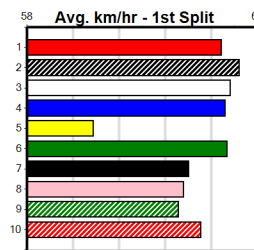

HANRAHAN PLUMBING

Distance: 425m, Race Type: Mixed 4/5, Total Prizemoney: $3,360
1st: $2,250, 2nd: $690, 3rd: $345, 4th: $75

Watchdog Tips:

Bet:

Form Box Wgt Dist Track Date Time BON Margin 1st/2nd (Time) PIR Checked Comment W/R Split 1 S/P Grade

TAT LIBBY [4]
BK Bitch Apr-22 Sire: MEPUNGA BLAZER Dam: SO SAY
Owner(s): D Warburton
Trainer: David Warburton (Tatura)
Winning Distances: < 300m (0) 300 - 399m (1) 400 - 499m (3) 500 - 599m (0) 600 - 699m (0) > 700m (0)
Winning Weights: 26.9(1) 27.1(2) 27.2(1)
2nd (2) 26.9 450 SHP R6 04-Mar-24 25.22 24.89 2.50L AUNT VIRGINIA (25.06) M/111 . . . . 6.47 $42.70 SF
2nd (2) 27.0 425 BEN R3 22-Mar-24 23.91 23.47 0.75L RAGING CABLE (23.87) M/222 . . . . 6.57 $5.60 RWH
7th (6) 27.7 425 BEN R5 31-Mar-24 24.27 23.46 12.00 ROCK THE WOK (23.46) M/347 . . . . 6.58 $17.50 RWF
4th (7) 27.3 450 SHP R5 05-Apr-24 25.72 25.14 4.25L GO GO EVIE (25.44) M/224 . . . . 6.59 $7.10 X67
1st (6) 27.2 450 SHP R7 15-Apr-24 25.31 25.00 1.5L PAGE ONE NEWS (25.40) Q/111 . . . . 6.55 $2.30 X67
1st (3) 26.9 425 BEN R4 19-Apr-24 24.00 23.70 0.75L CHASING HEARTS (24.04) M/111 . . . . 6.51 $3.50 RWH
4th (1) 27.2 425 BEN R7 26-Apr-24 24.38 23.85 7.50L BORACAY STORM (23.85) M/334 . . . . 6.67 $6.70 RWF
7th (2) 26.9 350 HVL R6 05-May-24 19.69 19.09 8.00L FIFTY SHORT (19.14) M/8 . . . . 6.75 $23.90 5
Last 3 wins NOT included above
1st (5) 27.1 390 SHP R1 21-Dec-23 22.42 21.91 0.50L MOVE OF MAGNUS (22.44) M/34 . . . . 8.60 $1.80 M
1st (1) 27.1 450 SHP R1 08-Jan-24 25.54 25.16 4.00L MAGIC DARK STAR (25.82) M/111 . . . . 6.63 $16.00 X67

Box History
Bx 1st 2nd 3rd 4th 5th 6th 7th 8th
1 1 1 1 1 1 1 1
2 2 1 1 1 1 1 1
3 1 1 1 1 1 1 1
4 1 1 1 1 1 1 1
5 1 1 1 1 1 1 1
6 1 1 1 1 1 1 1
7 1 1 1 1 1 1 1
8 1 1 1 1 1 1 1
Prize Best $13195.00
Starts 24.00(3)-19/4/24
Trk/Dts 22-4-4-4
APM 7-1-1-1 8698

RUSSIAN BERRY (NSW)[4]
BK Dog Mar-20 Sire: EL GRAND SENOR Dam: CHILL EASY
Owner(s): M Berry
Trainer: Michele Berry (Mount Camel)
Winning Distances: < 300m (0) 300 - 399m (5) 400 - 499m (9) 500 - 599m (1) 600 - 699m (0) > 700m (0)
Winning Weights: 34.4(3) 34.6(1) 34.8(4) 34.9(1) 35.0(3) 35.2(2) 35.3(1)
2nd (4) 35.2 390 SHP R5 22-Jan-24 22.01 21.89 1.75L ZELLA BALE (21.89) M/32 . . . . 8.38 $26.90 X45
3rd (4) 35.4 500 BEN R8 26-Jan-24 28.26 27.91 5.50L BOOMBURST (27.91) M/322 . . . . 6.56 $5.40 X45
7th (8) 35.2 500 BEN R7 02-Feb-24 28.66 27.77 8.00L SOFIA RIOT (28.11) M/435 . . . . 6.58 $17.50 X45
2nd (2) 34.7 485 HOR R8 06-Feb-24 27.38 27.11 2.25L XILE BALE (27.24) Q/111 . . . . 6.50 $7.60 FFA
2nd (5) 34.9 500 BEN R8 16-Feb-24 28.31 27.91 6.00L TOP PAYER (27.91) M/522 . . . . 6.67 $8.20 X45
3rd (6) 35.0 500 BEN R8 23-Feb-24 28.38 28.21 2.50L STROMBOLI (28.21) M/333 . . . . 6.57 $6.30 5
5th (6) 34.5 425 BEN R8 08-Mar-24 24.62 23.69 9.50L RED REACTOR (23.98) M/455 . . . . 6.64 $9.60 FFA
4th (1) 34.8 425 BEN R7 16-Mar-24 24.10 23.61 7.00L VICTA TARA (23.61) M/224 . . . V28 . 6.56 $15.60 FFA
Last 3 wins NOT included above
1st (1) 34.8 450 SHP R11 02-Oct-23 25.48 25.39 6.00L BLUE SCOTCH BOY (25.87) M/111 . . . . 6.61 $1.90 5H
1st (2) 34.8 450 SHP R12 09-Oct-23 25.39 25.26 3.00L LOOKS LIKE MAGIC (25.59) M/222 . . SW . 6.55 $2.00 5F
1st (2) 34.6 425 BEN R7 19-Jan-24 23.96 23.91 1.00L EXPLOSIVE DEBT (24.02) M/222 . . . . 6.61 $10.70 X34