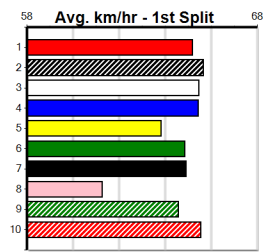

SHIMA SHINE AT STUD

Distance: 425m, Race Type: Grade 5, Total Prizemoney: $2,925
1st: $1,950, 2nd: $600, 3rd: $300, 4th: $75

Watchdog Tips:

Bet:

Form Box	Wgt	Dist	Track	Date	Time	BON	Margin	1st/2nd (Time)	PIR	Checked	Comment	WR	Split 1	S/P	Grade

BRUTALITY [5]

WBK Bitch May-22 Sire: FERNANDO BALE Dam: ZIPPING TIFFANY
Owner(s): THE SIP (SYN), J Harradine, T Redmond, W Vassallo
Winning Distances: < 300m (0) 300 - 399m (1) 400 - 499m (2) 500 - 599m (0) 600 - 699m (0) > 700m (0)
Winning Weights: 27.3(2) 27.5(1)

5th (2)	27.5	390	WBL	R1	14-Mar-24	22.73	22.09	7.00L CHESTER DEEDS (22.25)	M/55	.	.	.	8.92	$7.70	X67
5th (3)	27.5	410	HOR	R4	22-Mar-24	23.64	23.01	5.00L POLLY ROCKET (23.30)	M/65	.	.	.	10.54	$11.70	6G
1st (5)	27.3	390	WBL	R2	28-Mar-24	22.70	22.03	0.75L IDYLLIC TOBY (22.75)	M/31	.	.	.	8.81	$9.90	X67
5th (8)	27.2	410	HOR	R6	05-Apr-24	23.80	23.32	6.50L JUNKYARD PRINCE (23.35)	S/45	.	.	.	10.59	$6.80	5
3rd (4)	27.4	410	HOR	R5	23-Apr-24	23.61	23.26	3.00L BRIGHT MOON (23.41)	M/12	.	.	.	10.54	$18.60	5
2= (8)	27.4	425	BEN	R11	28-Apr-24	24.51	23.58	3.5L PROPERTY MOGUL (24.27)	M/544	.	.	.	6.75	$5.90	5
2nd (1)	27.1	425	BEN	R2	03-May-24	24.09	23.69	3.25L INTEX BALE (23.87)	M/322	.	.	.	6.57	$18.00	5
3rd (1)	27.1	425	BEN	R11	10-May-24	24.54	23.72	4.75L SIT AND STEER (24.21)	M/653	.	.	.	6.71	$3.40	5

Last 3 wins NOT included above

1st (8)	27.5	410	HOR	R2	20-Feb-24	23.69	23.21	1.25L XISCO BALE (23.76)	Q/12	.	.	.	10.31	$2.40	M
1st (2)	27.3	410	HOR	R3	05-Mar-24	23.50	22.89	1.75L SHINY PISTOL (23.61)	Q/11	.	.	.	10.45	$5.50	7

Box History

Bx	1st	2nd	3rd	4th	5th	6th	7th	8th
1		1	1					
2	1				1	1		
3					1			
4			1					
5	1	1						
6								
7			1					
8	1	1	1		1			

Prize Best Starts Trk/Dts APM: $8270.00 NBT 14-3-3-4 3-0-2-1 6012

BLIMEY TEDDY [5]

BK Dog Nov-21 Sire: WEST ON AUGIE Dam: DYNA ELISE
Owner(s): FOTHERGILL RACING (SYN), B Fothergill, J Fothergill, S Fothergill, J Fothergill
Winning Distances: < 300m (0) 300 - 399m (5) 400 - 499m (0) 500 - 599m (0) 600 - 699m (0) > 700m (0)
Winning Weights: 29.7(1) 30.1(1) 30.3(2) 30.9(1)

7th (7)	31.2	440	GBN	R4	02-Feb-24	25.44	24.55	9.50L OMEGA TEXAS (24.77)	5767	5767	.	.	8.92	$9.50	5H
4th (1)	30.9	390	SHP	R11	12-Feb-24	22.42	22.01	3.00L SPECTRE BUSTER (22.22)	M/44	.	.	.	8.65	$3.30	5
7th (7)	30.6	450	SHP	R9	17-Feb-24	25.58	25.09	3.5L NICKI WHOOP (25.35)	M/345	.	.	.	6.60	$4.30	5
1st (7)	30.1	330	TEM	R12	10-Mar-24	19.06	18.55	2.25L DANA ZIG (19.22)	.	.	.	.	.	$5.00	5
6th (2)	30.3	390	SHP	R12	23-Mar-24	22.79	21.98	7.00L TWILIGHT SOFIA (22.34)	M/75	.	.	.	8.64	$2.40	5
1st (4)	30.3	330	TEM	R5	17-Apr-24	18.71	18.71	2.50L SCARLET'S DESIRE (18.89)	.	.	.	.	.	$4.80	5H
3rd (4)	30.6	330	TEM	R8	24-Apr-24	19.20	18.71	2.00L SCARLET'S DESIRE (19.05)	.	.	.	.	.	$6.50	5F
2nd (2)	30.7	425	BEN	R12	10-May-24	24.13	23.72	1.25L BELSAR (24.06)	M/111	.	.	.	6.60	$2.20	5

Last 3 wins NOT included above

1st (5)	29.7	385	SHP	R1	14-Sep-23	22.00	21.81	3.5L MIDNIGHT JOSIE (22.24)	M/1	.	.	.	8.23	$3.10	T3-M
1st (6)	30.3	390	SHP	R3	07-Dec-23	22.23	22.14	0.75L HARRY ZOOM (22.27)	M/22	.	.	.	8.43	$3.10	T3-7
1st (6)	30.9	330	TEM	R4	10-Jan-24	19.00	18.89	0.75L SCARLET OAK (19.06)	.	.	.	.	.	$1.60	5

Box History

Bx	1st	2nd	3rd	4th	5th	6th	7th	8th
1		1	1	1				
2		2	1			2		
3				1	1			
4	1		2					
5	1	1					1	
6	2							
7	1						2	
8								1

Prize Best Starts Trk/Dts APM: $1185.00 NBT 21-5-4-3 1-0-1-0 5877