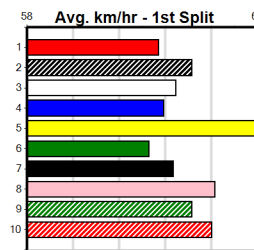

JARROD LARKIN CONCRETING

Distance: 500m, Race Type: Mixed 4/5, Total Prizemoney: $3,875
1st: $2,600, 2nd: $800, 3rd: $400, 4th: $75

Watchdog Tips:

Bet:

Form Box Wgt Dist Track Date Time BON Margin 1st/2nd (Time) PIR Checked Comment WR Split 1 S/P Grade

ELSA JAY [4]
BD Bitch May-21 Sire: HOOKSY Dam: LEAVE ME OUT
Owner(s): D Jarvis
Trainer: Donald Jarvis (Sydenham)
Winning Distances: < 300m (0) 300 - 399m (2) 400 - 499m (5) 500 - 599m (1) 600 - 699m (0) > 700m (0)
Winning Weights: 29.7(1) 29.9(1) 30.0(1) 30.1(1) 30.3(2) 31.0(1) 31.1(1)
6th (1) 29.3 425 BEN R2 22-Mar-24 24.56 23.47 7.50L SHAKA BIG TONKS (24.04) M/566 . . . 6.68 $15.40 5
1st (1) 29.9 425 BEN R7 28-Mar-24 24.27 24.02 4.00L LIGHTS STRIKE (24.55) M/221 . . . 6.70 $2.80 T3-5
2nd (5) 29.7 450 BAL R7 03-Apr-24 25.71 25.18 1.75L MAGIC DARK STAR (25.60) M/222 . . . 6.70 $24.50 5
1st (3) 30.0 425 BEN R12 12-Apr-24 24.01 23.73 3.5L MAGIC RIDE (24.25) Q/111 . . . 6.59 $15.80 5
4th (3) 30.0 485 HOR R8 19-Apr-24 28.04 27.52 7.50L DIMORA CRUZ (27.52) M/543 . . . 6.66 $5.10 5
5th (3) 30.2 450 BAL R7 24-Apr-24 25.68 25.24 2.50L BAY TUDOR (25.51) M/455 . . . 6.69 $17.30 5
2nd (7) 30.3 350 HVL R7 05-May-24 19.67 19.09 1.75L BLITZ (19.56) M/3 . . . 6.63 $8.80 5
5th (3) 30.4 350 HVL R5 12-May-24 19.78 19.33 5.00L CHOP (19.43) M/3 . . . 6.60 $22.10 5
Last 3 wins NOT included above
1st (2) 30.3 500 BEN R5 13-May-23 28.78 28.26 1.00L CHANGE OF HABIT (28.84) M/521 . . . 6.87 $6.00 5
1st (5) 30.1 390 BAL R12 16-Oct-23 22.60 22.37 1.5L AIR RACE ACE (22.70) M/11 . . . SW . 8.57 $1.70 T3-5
1st (6) 29.7 300 HVL R10 08-Mar-24 16.85 16.71 1.75L HAMILLSON (16.97) M/3 . . . 3.95 $13.70 T3-5

Box History
Bx 1st 2nd 3rd 4th 5th 6th 7th 8th
1 1 1 1 2 1 1 1
2 1 1 2 3
3 3 1 3
4 1 1 1
5 1 1 1 1 2
6 1 1
7 1 1 2 1 2
8 1 2 1
Prize Best $15994.29
Starts 28.78(2)-13/5/23
Trk/Dts 42-8-4-5
APM 1-1-0-0 5170