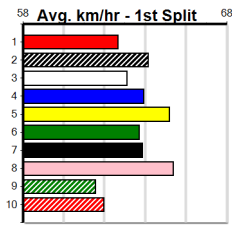

Sale

GRV VICBRED SERIES FINAL (1-4 WINS)

Distance: 435m, Race Type: Restricted Win Final, Total Prizemoney: \$11,025
1st: \$7,500, 2nd: \$2,300, 3rd: \$1,150, 4th: \$75

3

5:21PM

(VIC time)

Watchdog Tips: **0 0 0 0** Bet: **0**