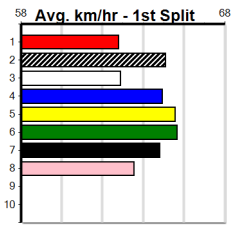

1	2	3	4	5	6	7	8
1	1	1		1			
Prize	\$8,150.00						
Best	29.19						
Starts	10-4-2-0						
Trk/Dst	2-1-1-0						
APM	\$6768						

1	2	3	4	5	6	7	8
1	2	3	4	5	6	7	8
2		1			1		
Prize	\$14,778.57						
Best	FSTD						
Starts	44-4-10-5						
Trk/Dst	0-0-0-0						
APM	\$7254						

1	2	3	4	5	6	7	8
2	3	1	3			1	1
Prize	\$27,615.00						
Best	NBT						
Starts	59-11-12-5						
Trk/Dst	4-0-1-0						
APM	\$10514						

1	2	3	4	5	6	7	8
1	1				2		1
Prize	\$9,813.13						
Best	FSTD						
Starts	13-5-0-2						
Trk/Dst	0-0-0-0						
APM	\$7913						

1	2	3	4	5	6	7	8
		1			1	2	
Prize	\$10,375.00						
Best	FSH						
Starts	14-4-1-2						
Trk/Dst	0-0-0-0						
APM	\$9045						

Sale

SALE TO SANDOWN HT4

Distance: 510m, Race Type: Grade 5 Heat, Total Prizemoney: \$3,340
1st: \$2,230, 2nd: \$690, 3rd: \$345, 4th: \$75