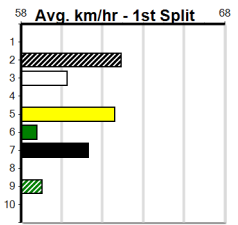

Track Record:

Distance	Time	Greyhound	Date Set
435m	24.030	WILD JAZZ	11-Feb-24
510m	28.502	FRED ROSE	31-Dec-23
640m	36.499	YOUR COLOUR ROOM	12-Nov-23

Sale

Sale

SPORTSBET SAME RACE MULTI

Distance: 435m, Race Type: Maiden, Total Prizemoney: \$2,535
1st: \$1,680, 2nd: \$520, 3rd: \$260, 4th: \$75