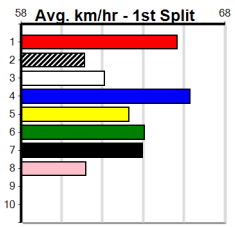

Sale

SALE TO SANDOWN HT2

Distance: 510m, Race Type: Grade 5 Heat, Total Prizemoney: $3,340
1st: $2,230, 2nd: $690, 3rd: $345, 4th: $75

6

6:22PM
(VIC time)

Watchdog Tips: **0 0 0 0** Bet: **0**