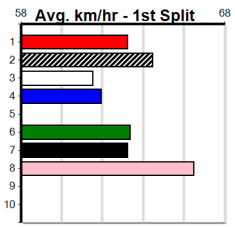

Sale

SALE TO SANDDOWN HT3

Distance: 510m, Race Type: Grade 5 Heat, Total Prizemoney: $3,340
1st: $2,230, 2nd: $690, 3rd: $345, 4th: $75

7

6:45PM
(VIC time)

Watchdog Tips: **0 0 0 0** Bet: **.**