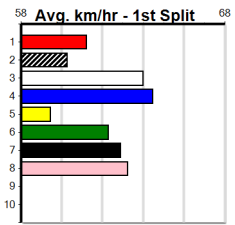

Sale

ROTTI SECURITY

Distance: 510m, Race Type: Mixed 6/7, Total Prizemoney: $3,340
1st: $2,230, 2nd: $690, 3rd: $345, 4th: $75

4

5:37PM

(VIC time)

Watchdog Tips: **0 0 0 0** Bet: **0**