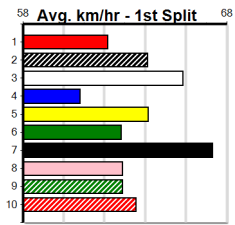

Sale

12
8:29PM
(VIC time)

SPORTSBET EVERY DOG HAS ITS DAY

Distance: 435m, Race Type: Grade 5, Total Prizemoney: $2,925
1st: $1,950, 2nd: $600, 3rd: $300, 4th: $75

Watchdog Tips: ☐ ☐ ☐ ☐ Bet: