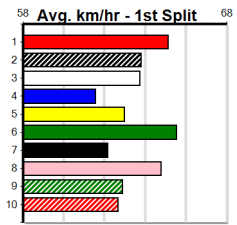

Sale

10 7:47PM (VIC time)

GIPPSLANDS GOLD 98.3

Distance: 435m, Race Type: Grade 5, Total Prizemoney: $2,925 1st: $1,950, 2nd: $600, 3rd: $300, 4th: $75

Watchdog Tips: 0 0 0 0 Bet:

Main table listing 10 races with details: Race No, Name, Trainer, Horses, Times, Odds, PIR, Comment, W/R, Split 1, S/P, Grade, and Winning Boxes.