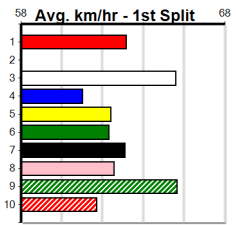

Sale

2
4:57PM
(VIC time)

MONACELLARS

Distance: 435m, Race Type: Mixed 6/7, Total Prizemoney: $2,925
1st: $1,950, 2nd: $600, 3rd: $300, 4th: $75

Watchdog Tips:

0 0 0 0

Bet: