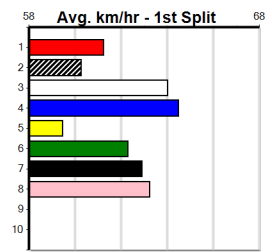

Sale

4

5:37PM

(VIC time)

ROTTI SECURITY

Distance: 510m, Race Type: Mixed 6/7, Total Prizemoney: $3,340
1st: $2,230, 2nd: $690, 3rd: $345, 4th: $75

BLUEY LA LA (4) is every chance to lead here and looks suited to a race of this nature. DAINTREE TIGER (6) beat the top elect here last week although that was off box 2 so will need some luck initially from the tougher draw.

Watchdog Tips: 4 6 3 1 **Bet:** Win 4

1

CASH FOR KOTA [7] **Improving type, settles on the speed, each way.** **$7.00**

BKW Bitch Jun-22 Sire: ASTON DEE BEE Dam: MIA'S HAND
Trainer: Donna Dean (Nyora)

Owner(s): R Haines
Winning Distances: < 300m (0) 300 - 399m (0) 400 - 499m (0) 500 - 599m (1) 600 - 699m (0) > 700m (0)
Winning Weights: 24.5(1)

Box	1st	2nd	3rd	4th	5th	6th	7th	8th
1								
2								
3								
4								
5								
6								
7								
8								

5th (7) 24.7 435 SLE R1 14-Feb-24 25.45 24.38 11.00 DR. BENEDICT (24.73) S/445 . . . . . 5.50 $20.20 M
2nd (4) 25.2 350 TRA R1 11-Mar-24 20.60 19.79 7.00L ARTORIAS BALE (20.12) M/64 . . . . . 6.94 $2.00 M
3rd (3) 25.0 395 TRA R2 25-Mar-24 23.07 22.47 2.25L GIGANTOR (22.92) Q/122 . . . . . 3.73 $14.70 M
6th (3) 25.1 435 SLE R1 05-Apr-24 26.07 24.60 8.50L DR. OPHELIA (25.49) Q/466 . . . . . 5.41 $2.90 M
5th (2) 25.2 435 SLE R3 24-Apr-24 25.68 24.60 4.00L ON REPEAT (25.41) M/356 . . . . . 5.44 $5.80 M
5th (5) 24.9 435 SLE R1 05-May-24 25.44 24.32 6.50L VELOX BALE (25.00) M/455 . . . . . 5.45 $52.40 M
6th (2) 24.6 400 WGL R2 09-May-24 23.87 23.16 8.00L FLYING TATUM (23.32) Q/36 . . . . . 8.63 $28.40 M
1st (7) 24.5 515 SAP R1 13-May-24 30.36 29.81 1.75L OAKLYN BALE (30.48) M/1111 . . . . . 5.33 $18.10 M

Last 3 wins NOT included above

Prize Best $2455.00
Starts FSTD
Trk/Dts 10-1-1-1
APM 0-0-0-0 2265

2

IN THE RIOT [6] **Needs to lead to be a chance, place best.** **$26.00**

BK Dog Nov-21 Sire: AUSSIE INFRARED Dam: START A RIOT
Trainer: Peter Mckenzie (Tinamba)

Owner(s): P Mckenzie
Winning Distances: < 300m (0) 300 - 399m (1) 400 - 499m (1) 500 - 599m (0) 600 - 699m (0) > 700m (0)
Winning Weights: 34.2(1) 34.3(1)

Box	1st	2nd	3rd	4th	5th	6th	7th	8th
1								
2								
3								
4								
5								
6								
7								
8								

7th (7) 33.6 510 SLE R6 17-Mar-24 30.13 28.69 17.00 KIT (29.00) M/567 . . . . . 9.59 $64.80 RWH
F (4) 33.8 510 SLE R4 24-Mar-24 0.00 28.72 . . . . . POLAR TEDDY (29.08) . . . . . VO . . . . . $38.10 RW
6th (8) 33.8 510 SLE R3 31-Mar-24 29.93 28.63 12.00 DUNDEE TIARA (29.15) M/556 . . . . . 9.47 $29.80 X67
2nd (8) 34.2 510 SLE R5 05-Apr-24 30.08 29.19 0.50L DE GOEY PIE (30.05) M/344 . . . . . 9.71 $7.90 X67
6th (7) 33.7 460 WGL R7 11-Apr-24 26.79 25.83 9.00L SMOOTH RANGER (26.19) M/656 . . . . . 7.01 $14.20 T3-RW
4th (1) 34.1 510 SLE R5 24-Apr-24 29.68 29.28 5.50L ELLE GEM (29.32) Q/244 . . . . . 9.44 $13.60 X67
6th (6) 34.0 450 TRA R5 03-May-24 25.82 24.78 12.00 MR. PRESIDENT (25.01) M/655 . . . . . 6.85 $27.00 RW
6th (8) 34.0 510 SLE R9 12-May-24 29.74 28.82 12.00 DAINTREE TIGER (28.92) M/655 . . . . . W 9.54 $70.00 RW

Last 3 wins NOT included above

1st (2) 34.3 300 HVL R3 06-Sep-23 17.12 16.63 0.75L BUSTER'S DREAM (17.16) M/4 . . . . . SW . . . . . 4.06 $1.30 M
1st (8) 34.2 435 SLE R4 03-Jan-24 25.20 24.42 1.00L DAINTREE DARIUS (25.25) M/535 . . . . . 5.46 $4.20 7

Prize Best $6540.71
Starts NBT
Trk/Dts 31-2-3-0
APM 7-0-1-0 2596