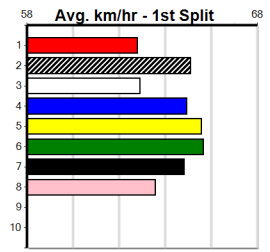

Sale

8

7:01PM

(VIC time)

SALE TO SANDOWN HT4

Distance: 510m, Race Type: Grade 5 Heat, Total Prizemoney: $3,340
1st: $2,230, 2nd: $690, 3rd: $345, 4th: $75

WHIPPING IT (5) is armed with dynamic pace once balanced and he will be carving out time on the arm. DR. UNITED (8) has turned in some brilliant performances of late and he will get plenty of room to balance up. DR. YANNICK (7) is more than capable

Watchdog Tips: **5** **8** **7** **1** **Bet:** **Win 5**

1

ULTIMATE JEWEL [5] **Regained some confidence last time, respect** **$9.00**
BK Bitch Dec-21 **Sire: FERNANDO BALE Dam: ELUSIVE JEWEL** **Trainer: Christian Schmidt (Devon Meado)**
Owner(s): N Beltran
Winning Distances: < 300m (0) 300 - 399m (0) 400 - 499m (1) 500 - 599m (2) 600 - 699m (0) > 700m (0)
Winning Weights: 28.3(1) 28.8(1) 29.2(1)

4th	1st	2nd	3rd	4th	5th	6th	7th	8th
(1) 29.0 460 WGL R7 14-Dec-23	26.33	25.95	5.50L REDSHIFT VICTORY (25.95)	M/675	SW	6.78	$1.20 T3-RW	
(3) 29.2 595 SAP R10 24-Dec-23	34.92	34.38	1.00L OBEYING (34.98)	M/3221		9.57	$3.90 RW	
(7) 29.1 600 MEP R8 03-Jan-24	35.16	34.52	9.50L BIG SUZIE (34.52)	M/3444		9.49	$41.30 X45	
(1) 29.1 600 MEP R8 10-Jan-24	35.20	34.48	11.00 STOMPING (34.48)	M/4222		9.31	$28.70 X45	
(8) 29.4 595 SAP R11 28-Jan-24	35.23	34.40	9.00L FRIDAY KNOCK OFF (34.60)	M/4665		9.51	$2.70 5	
(3) 29.1 525 MEP R8 06-Mar-24	30.86	29.98	6.50L BLACK TUXEDO (30.41)	M/2376		5.19	$6.90 T3-5	
(5) 29.3 460 WGL R6 25-Mar-24	26.03	25.40	3.25L METEOR MONELLI (25.81)	M/555		6.65	$73.90 5	
(4) 29.5 510 SLE R9 12-May-24	29.15	28.82	3.25L DAINTREE TIGER (28.92)	M/544		9.40	$2.40 RW	

Last 3 wins NOT included above

1st	2nd	3rd	4th	5th	6th	7th	8th
(5) 28.8 450 SHP R2 05-Oct-23	25.98	25.38	0.50L RICKY ZOOM (26.00)	Q/111		6.73	$2.30 T3-M
(6) 28.3 525 MEP R9 25-Oct-23	30.39	29.87	0.75L BERNARDO BEAST (30.44)	M/2222		5.34	$2.80 X67

Box History

Bx	1st	2nd	3rd	4th	5th	6th	7th	8th
1	1	1	1	2				
2		1						
3	1					1		
4			1	1				
5	1					1		
6	1					1	1	
7		1			2			
8				1				

Prize Best Starts Trk/Dts APM
$9675.00 NBT
19-3-3-2
1-0-0-1
2877

2

DASH OF WHISKY [5] **Big engine but can be risky early, place claims** **$7.50**
RF Dog May-22 **Sire: FLYING RICCIARDO Dam: I'M POPPY** **Trainer: Danielle Smith (Lara)**
Owner(s): Smith Racing (SYN), D Smith, J Smith
Winning Distances: < 300m (0) 300 - 399m (0) 400 - 499m (3) 500 - 599m (0) 600 - 699m (0) > 700m (0)
Winning Weights: 30.8(1) 31.0(2)

1st	2nd	3rd	4th	5th	6th	7th	8th
(8) 31.0 425 BEN R4 08-Mar-24	23.69	23.69	11.00 TURBO GEORGE (24.45)	M/111		6.56	$3.90 X67
(3) 31.3 425 BEN R1 16-Mar-24	24.43	23.61	0.75L ROCK BALBOA (24.39)	M/233		6.52	$2.00 X67
(5) 31.5 425 BEN R8 22-Mar-24	24.55	23.47	12.00 SPOT ON COLOUR (23.75)	M/455		6.70	$2.20 RWH
(2) 31.0 460 WGL R5 02-Apr-24	25.84	25.54	3.5L TWO BOO HOOK (26.08)	M/111		6.60	$3.10 RWH
(4) 31.0 515 SAN R3 11-Apr-24	29.99	29.45	5.50L JEBRYNAH NITRO (29.63)	M/6544		5.21	$7.30 RWF
(4) 31.0 450 BAL R5 17-Apr-24	25.84	25.13	1.5L DIE HARD (25.74)	M/423		6.76	$3.00 5H
(4) 31.2 525 MEA R4 27-Apr-24	30.78	29.69	6.50L CORNHILL PRINCE (30.36)	M/6888		5.22	$9.80 5F
(6) 31.3 450 BAL R5 08-May-24	25.36	24.83	5.50L FERNANDO PHIL (24.99)	M/565		6.68	$45.80 SH

Last 3 wins NOT included above

1st	2nd	3rd	4th	5th	6th	7th	8th
(5) 30.8 450 WBL R2 29-Feb-24	25.20	25.20	3.25L LEGGETT BALE (25.43)	Q/111	SW	6.56	$7.80 MF

Box History

Bx	1st	2nd	3rd	4th	5th	6th	7th	8th
1						1		
2	1			1				
3			1					
4			1					1
5	1			1		1		
6					1			
7								
8	1							

Prize Best Starts Trk/Dts APM
$7675.00 FSH
11-3-0-2
0-0-0-0
4545