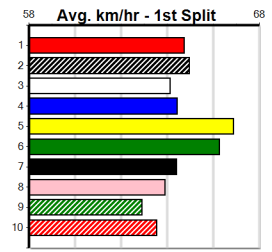

Sale

9

7:23PM

(VIC time)

TRFM

Distance: 435m, Race Type: Mixed 4/5, Total Prizemoney: $3,360
1st: $2,250, 2nd: $690, 3rd: $345, 4th: $75

BLACK VIPER (1) was a slashing 21.88 Traralgon winner recently and he is drawn to make every post a winner. LASSARD (3) is a powerful type and he is expected to sprint well fresh. INTEX BALE (8) is racing with tremendous confidence at present

Watchdog Tips: 1 3 8 5 Bet: Win 1

BLACK VIPER [5] Brilliant win three runs back, gun draw, yes $2.60
BK Dog Jun-21 Sire: ASTON DEE BEE Dam: LADY PANDORA
Owner(s): D Peckham
Trainer: Matthew Clark (Briagolong)

TEDDY BOX (QLD)[4] Capable but needs things his own way, tested $12.00
RBD Dog Dec-20 Sire: FERNANDO BALE Dam: OFF AND ON
Owner(s): That's Special (SYN), R Kelly, B Bottkos, T Miller
Trainer: Peter Kelly (Longwary North)

LASSARD [5] Resuming, powerful type when fit, danger $6.50
BK Dog Nov-21 Sire: FLYING RICCIARDO Dam: FLOWING
Owner(s): G Black
Trainer: Mark Delbridge (Balliang)

ASHLEY HOOK [4] Better than her past few runs, can run a drum $9.00
RF Bitch Apr-21 Sire: FERNANDO BALE Dam: GALESTER HOOK
Owner(s): C Galea
Trainer: Kate Gorman (Tanjil South)

SETTLEMENT DAY [5] Tough draw but has pace to burn, must respect $7.00
BK Dog Dec-20 Sire: MY REDEEMER Dam: MISS ENERGISER
Owner(s): K Iles
Trainer: Kelvin Iles (Longwarry)

1

2

3

4

5