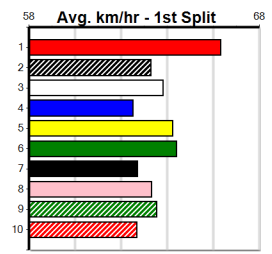

Sale
11
8:07PM
(VIC time)

JAMES YEATES PRINTING & DESIGN

Distance: 435m, Race Type: Grade 5, Total Prizemoney: $2,925
1st: $1,950, 2nd: $600, 3rd: $300, 4th: $75

MYALL PRAWN (8) owns a slick 24.62 PB here and he is ideally drawn out wide. DEWY NEWS (7) is another who is well drawn out wide and he is racing with confidence. MALO MAGIC (6) is a class act when on song.

Watchdog Tips: 8 7 6 5 **Bet:** Win 8

Form Box	Wgt	Dist	Track	Date	Time	BON	Margin	1st/2nd (Time)	PIR	Checked	Comment	WR	Split 1	S/P	Grade	
MR. BARTENDER [5] $12.00																
WF Dog Sire: HOOKED ON SCOTCH Dam: PRETTY MUCH																
Owner(s): K Iles Trainer: Kelvin Iles (Longwarry)																
Winning Distances: < 300m (0) 300 - 399m (1) 400 - 499m (6) 500 - 599m (0) 600 - 699m (0) > 700m (0)																
Winning Weights: 30.2(1) 30.3(1) 30.4(3) 30.6(1) 30.9(1)																
1	st	(4)	30.3	390	BAL	R12	27-Feb-24	21.97	21.65	1.75L	MR. DRAMATIC (22.09)	M/11	.	.	8.30	$2.70 5
4	th	(4)	30.4	395	TRA	R11	06-Mar-24	22.57	22.15	6.00L	WINKING WILLIE (22.15)	M/122	.	SW	3.68	$6.30 X45
5	th	(1)	30.3	400	WGL	R7	12-Mar-24	23.28	22.55	11.00	SHORT AND STUMPY (22.55)	M/34	.	.	8.50	$12.30 X45
3	rd	(8)	29.9	400	WGL	R4	19-Mar-24	22.94	22.39	3.5L	MYALL SANDY (22.70)	M/12	.	.	8.36	$4.40 X45
7	th	(8)	30.4	400	WGL	R10	25-Mar-24	23.36	22.46	6.00L	LITTLE EDWARD (22.97)	M/67	.	.	8.68	$4.90 4
7	th	(2)	30.1	390	BAL	R4	03-Apr-24	22.60	21.97	9.00L	PACKHAM SILK (21.99)	M/56	.	.	8.52	$12.70 X34
3	rd	(5)	30.3	400	WGL	R11	16-Apr-24	22.90	22.24	3.25L	TAHONTA (22.69)	M/11	.	.	8.32	$9.00 5
7	th	(8)	30.4	400	WGL	R10	30-Apr-24	23.78	22.27	22.00	UNLEASH IN MIAMI (22.27)	M/77	.	V14	8.69	$59.00 5
Last 3 wins NOT included above																
1	st	(8)	30.9	400	WGL	R12	05-Dec-23	22.76	22.38	3.00L	STORM KEY (22.95)	Q/11	.	.	8.29	$2.00 5
1	st	(2)	30.2	450	WBL	R5	21-Dec-23	25.43	25.10	2.00L	URANA LIGHTNING (25.56)	Q/111	.	SW	6.46	$27.40 RWF
1	st	(4)	30.4	410	HOR	R10	09-Jan-24	23.31	23.12	0.50L	SPRING PORT (23.34)	Q/11	.	SW	10.21	$3.60 5

Box History									
Bx	1st	2nd	3rd	4th	5th	6th	7th	8th	
1		1			1				
2	3	1			1		2		
3						2			
4	3			2		1			
5		1	1				1		
6			1	1		1			
7		1		1		2			
8	1		1				2	1	
Prize Best Starts								$19185.00	NBT
Trk/Dts								32-7-4-3	2-0-0-0
APM									6992