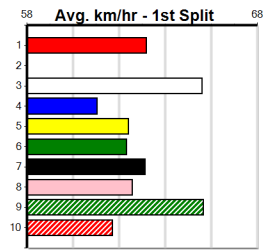

Sale

2

4:57PM

(VIC time)

MONACELLARS

Distance: 435m, Race Type: Mixed 6/7, Total Prizemoney: $2,925
1st: $1,950, 2nd: $600, 3rd: $300, 4th: $75

RIBERO (3) is a dog on the rise and following his fast 24.56 maiden win here last week looks the one to beat. SORRY I'M LATE (1) has drawn a lot better today and was placed in a race no harder than this last time.

Watchdog Tips: **3** **1** **7** **8** **Bet:** **Box Quinella 1,3 ($10 for 1000%)**

Form Box Wgt Dist Track Date Time BON Margin 1st/2nd (Time) PIR Checked Comment W/R Split 1 S/P Grade

1

SORRY I'M LATE [7] **Drawn better today, top run last time, danger.** **$5.50**

F Dog **May-22** Sire: **FLYING RICCIARDO** Dam: **I'M POPPY** Trainer: **Danielle Smith (Lara)**

Owner(s): **Smith Racing (SYN), D Smith, J Smith**

Winning Distances: **< 300m (0) 300 - 399m (0) 400 - 499m (1) 500 - 599m (0) 600 - 699m (0) > 700m (0)**

Winning Weights: **31.9(1)**

4th (4)	32.0	425	BEN	R1	22-Mar-24	24.78	23.47	12.00	CRUSOE RICO (23.95)	S/765				6.76	$3.10	M
2nd (8)	32.1	400	GEL	R1	29-Mar-24	23.39	22.41	12.00	LEO BALE (22.60)	S/32				8.57	$18.00	M
1st (8)	31.9	450	SHP	R2	04-Apr-24	25.57	25.47	3.5L	MISS MELEE (25.82)	M/431		SW		6.82	$7.50	T3-M
3rd (8)	31.8	390	BAL	R3	10-Apr-24	22.72	21.89	6.50L	JOEY TWO TIMES (22.30)	S/63				8.68	$7.50	7
6th (6)	31.9	450	BAL	R9	24-Apr-24	25.75	25.24	7.00L	LEON BALE (25.28)	M/776				6.79	$26.10	X67
2nd (6)	32.0	460	WGL	R3	07-May-24	26.16	26.07	0.75L	SMOKIN' PADDY (26.12)	M/222				6.63	$7.00	7

Last 3 wins NOT included above

Box History

Bx	1st	2nd	3rd	4th	5th	6th	7th	8th
1								
2								
3								
4					1			
5								
6		1				1		
7								
8	1	1	1					

Prize Best	$3175.00
Starts	FSH
Trk/Dts	6-1-2-1
APM	0-0-0-0
	2660

2

SODA DOBBY [7] **Rises in class and distance, needs some luck.** **$18.00**

BK Bitch **Dec-21** Sire: **FERNANDO BALE** Dam: **SODA GIRL** Trainer: **Ken Bailey (Bundalagwah)**

Owner(s): **L Mizzi**

Winning Distances: **< 300m (0) 300 - 399m (1) 400 - 499m (0) 500 - 599m (0) 600 - 699m (0) > 700m (0)**

Winning Weights: **29.2(1)**

1st (3)	29.2	350	TRA	R1	23-Aug-23	20.30	19.67	2.50L	BETTER BANJO (20.46)	M/21				6.75	$3.50	M
8th (1)	29.1	350	TRA	R3	30-Aug-23	21.12	19.81	15.00	MASHLE WAVE (20.12)	M/36		VO		6.69	$9.30	X67
7th (5)	29.6	395	TRA	R5	13-Sep-23	23.28	22.39	12.00	HEAVY METAL (22.48)	M/568				3.88	$11.70	X67
7th (6)	29.3	395	TRA	R4	29-Sep-23	22.97	21.98	7.00L	BRING YOUR BEST (22.50)	S/556			W	3.93	$12.90	7
2nd (1)	29.4	350	TRA	R10	06-Mar-24	20.67	19.86	8.50L	PARIS CALLING (20.10)	M/45				6.81	$9.90	X67

Last 3 wins NOT included above

Box History

Bx	1st	2nd	3rd	4th	5th	6th	7th	8th
1								
2		1						1
3								
4	1							
5								1
6								1
7								
8								

Prize Best	$2280.00
Starts	FSH
Trk/Dts	5-1-1-0
APM	0-0-0-0
	696

3

RIBERO [7] **Dog on the rise, early burn, hard to catch.** **$2.80**

BEF Dog **Apr-22** Sire: **FERNANDO BALE** Dam: **BIVOUC** Trainer: **Elaine Johannsen (Devon Meado)**

Owner(s): **W Mcneil**

Winning Distances: **< 300m (0) 300 - 399m (0) 400 - 499m (1) 500 - 599m (0) 600 - 699m (0) > 700m (0)**

Winning Weights: **32.0(1)**

4th (7)	32.8	400	WGL	R1	23-Apr-24	23.18	22.71	3.25L	BIRMINGHAM (22.97)	M/33				8.52	$11.00	M
2nd (5)	32.7	400	WGL	R2	30-Apr-24	22.94	22.27	0.75L	HOW HIGH CONGA (22.90)	Q/22				8.49	$6.80	M
1st (3)	32.0	435	SLE	R1	12-May-24	24.56	24.08	5.50L	BONIECKI (24.93)	Q/111		SW		5.19	$5.60	M

Last 3 wins NOT included above

Box History

Bx	1st	2nd	3rd	4th	5th	6th	7th	8th
1								
2								
3	1							
4								
5		1						
6								
7					1			
8								

Prize Best	$2275.00
Starts	24.56(3)-12/5/24
Trk/Dts	3-1-1-0
APM	1-1-0-0
	2275