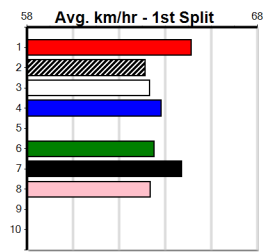

Sale
5
5:57PM
(VIC time)

SALE TO SANDOWN HT1

Distance: 510m, Race Type: Grade 5 Heat, Total Prizemoney: $3,340
1st: $2,230, 2nd: $690, 3rd: $345, 4th: $75

DR. ASHER (7) is racing at an elite level and with any luck in running he should make it four straight wins here. ENGELKE ROAD (2) posted a fast 28.79 win recently and looks the clear next best. LAKEVIEW LASS (1) is drawn to set the early tempo.

Watchdog Tips: **7** **2** **1** **8** **Bet:** Trifecta 7/1,2/1,2,4,8 ($10 - 166.67%)

Form Box	Wgt	Dist	Track	Date	Time	BON	Margin	1st/2nd (Time)	PIR	Checked	Comment	WR	Split 1	S/P	Grade		
1	LAKEVIEW LASS [5] $15.00																
	BE Bitch Nov-20 Sire: BERNARDO Dam: LAKEVIEW MAISEY																
	Owner(s): Lakeview kennels (SYN), L Whelan, M Whelan, P Whelan																
	Trainer: Luke Whelan (Metung)																
	Winning Distances: < 300m (0) 300 - 399m (1) 400 - 499m (7) 500 - 599m (1) 600 - 699m (0) > 700m (0)																
	Winning Weights: 29.6(1) 29.8(1) 29.9(1) 30.7(1) 30.8(1) 31.0(1) 31.1(1) 31.5(1) 31.7(1)																
	1st	(7)	31.7	435	SLE	R7	01-Nov-23	24.62	24.53	2.25L	CRACKERJACK JET (24.77)	M/111	.	SW	.	5.19	$4.10 X45
	2nd	(8)	31.7	435	SLE	R7	07-Nov-23	24.45	24.08	0.75L	ESKIMO LARRY (24.41)	M/432	.	.	.	5.22	$7.70 X45
	2nd	(3)	31.8	435	SLE	R10	12-Nov-23	24.68	24.37	1.75L	TANGELA BALE (24.57)	Q/132	.	.	.	5.20	$11.80 X34
	6th	(5)	31.9	435	SLE	R6	19-Nov-23	24.69	24.26	6.00L	SALAD DODGER (24.30)	M/445	.	.	.	5.25	$23.10 X45
3rd	(1)	31.8	350	TRA	R11	22-Mar-24	20.23	20.01	2.75L	MYALL JACK (20.05)	M/24	.	.	.	6.63	$3.80 5	
8th	(4)	31.9	350	TRA	R11	29-Mar-24	20.37	19.49	13.00L	WINKING WILLIE (19.49)	S/88	.	.	.	7.00	$10.50 5	
2nd	(6)	31.3	350	TRA	R10	01-May-24	19.69	19.51	1.25L	HANDSOME JACK (19.60)	M/33	.	.	.	6.65	$6.90 X45	
4th	(4)	31.1	350	TRA	R12	10-May-24	19.93	19.55	5.50L	MAXED OUT (19.55)	M/76	.	.	.	6.75	$5.80 5	
Last 3 wins NOT included above																	
1st	(5)	31.5	400	WGL	R11	14-May-23	22.72	22.61	2.50L	HOT HAND (22.88)	M/11	.	SW	.	8.31	$2.50 5	
1st	(1)	31.0	395	TRA	R10	19-May-23	22.41	22.29	0.50L	DR. BUZZ (22.44)	M/211	.	.	.	3.78	$2.20 5	
1st	(8)	30.8	450	TRA	R7	10-Jun-23	25.16	25.16	3.00L	AMLIN FIDGET (25.36)	Q/111	.	.	.	6.63	$2.40 5	
2	ENGELKE ROAD [5] $4.00																
	F Dog Jun-22 Sire: BEAST UNLEASHED Dam: RUBY GIRL																
	Owner(s): P Moody																
	Trainer: Ned McDonald (Pearcedale)																
	Winning Distances: < 300m (0) 300 - 399m (0) 400 - 499m (1) 500 - 599m (2) 600 - 699m (0) > 700m (0)																
	Winning Weights: 31.9(1) 32.1(1) 32.5(1)																
	5th	(2)	31.9	450	TRA	R1	22-Mar-24	26.10	24.81	15.00L	FOR PETE'S SAKE (25.09)	M/666	.	W	.	6.99	$6.20 MH
	1st	(5)	32.5	460	WGL	R3	30-Mar-24	26.09	25.97	0.25L	EMPTY YOUR MIND (26.10)	S/522	.	SW	.	6.73	$3.20 M
	5th	(1)	32.4	515	SAN	R1	04-Apr-24	30.21	29.15	9.00L	FLYING DINAR (29.59)	M/6555	.	.	.	5.29	$6.50 7
	2nd	(6)	32.4	450	TRA	R8	17-Apr-24	25.19	25.09	1.75L	DR. KENNETH (25.09)	M/243	.	.	.	6.80	$2.90 X67
1st	(4)	32.1	510	SLE	R9	21-Apr-24	29.00	28.83	4.25L	ICE ICE BABY (29.29)	M/552	.	.	.	9.46	$6.90 RW	
3rd	(5)	32.3	515	SAP	R10	28-Apr-24	30.06	29.50	7.00L	RAYA STAR (29.59)	S/6666	.	SW	.	5.30	$3.50 6G	
1st	(8)	31.9	510	SLE	R5	05-May-24	28.79	28.76	3.5L	BEAR HAND (29.04)	M/221	.	SW	.	9.33	$1.60 RW	
4th	(4)	32.0	500	TRA	R8	10-May-24	27.97	27.50	7.00L	DR. ASHER (27.50)	M/766	.	.	.	9.41	$4.10 X45	
Last 3 wins NOT included above																	
3	WHO [5] $34.00																
	BK Dog Apr-21 Sire: MY BRO FABIO Dam: LASER BLUE																
	Owner(s): N Lavelle																
	Trainer: Kerry Houlihan (Lang Lang)																
	Winning Distances: < 300m (0) 300 - 399m (1) 400 - 499m (6) 500 - 599m (0) 600 - 699m (0) > 700m (0)																
	Winning Weights: 35.1(1) 35.2(1) 35.3(3) 35.4(2)																
	2nd	(4)	35.2	435	SLE	R4	07-Apr-24	24.87	24.50	3.75L	WHISKY NINJA (24.61)	M/322	.	.	.	5.36	$10.20 5
	1st	(3)	35.2	435	SLE	R5	10-Apr-24	24.96	24.59	0.50L	CHER'S HAND (24.98)	Q/211	.	SW	.	5.32	$5.10 5
	2nd	(6)	35.6	400	WGL	R11	16-Apr-24	22.79	22.24	1.5L	TAHONTA (22.69)	M/43	.	.	.	8.50	$25.00 5
	6th	(6)	35.2	435	SLE	R8	21-Apr-24	24.99	24.40	6.00L	MARCO ROSE (24.59)	M/766	.	.	.	5.53	$30.90 FFA
5th	(4)	35.9	400	WGL	R9	26-Apr-24	22.93	22.35	8.50L	MILE A MINUTE (22.35)	M/76	.	.	.	8.56	$31.20 X45	
7th	(1)	35.6	450	BAL	R7	02-May-24	25.84	25.09	11.00L	VINCENT BALE (25.09)	M/666	.	.	.	6.83	$42.70 5