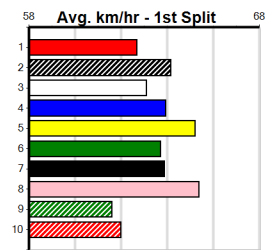

Sale

3

5:21PM

(VIC time)

GRV VICBRED SERIES FINAL (1-4 WINS)

Distance: 435m, Race Type: Restricted Win Final, Total Prizemoney: $11,025
1st: $7,500, 2nd: $2,300, 3rd: $1,150, 4th: $75

CHEAP RED WINE (6) bombed the start for the first time in his career before making up lots of ground in his heat run and with a better start today he will take a power of beating. SURF'S UP (8) posted the fastest heat win.

Watchdog Tips: **6** **8** **3** **1** **Bet:** **Win 6**

1

HOT LIPS [5] **Can charge home in her races, place value.** **$11.00**

BD Bitch Dec-21 Sire: BERNARDO Dam: ON THE RUNWAY
Owner(s): DARREN AND MICHAEL PULEIO (SYN), D Puleio, M Puleio
Winning Distances: < 300m (0) 300 - 399m (3) 400 - 499m (1) 500 - 599m (0) 600 - 699m (0) > 700m (0)
Winning Weights: 25.7(1) 26.0(1) 26.1(1) 26.6(1)

Pl	Box	Dist	Track	Date	Time	BON	Margin	1st/2nd (Time)	PIR	Checked	Comment	WR	Split 1	S/P	Grade
4th (1)	26.3	515	SAN	R12	15-Feb-24	29.94	29.46	2.00L LYRICAL LASSY (29.81)	S/6333	.	.	.	5.24	$3.20	5
2nd (4)	26.8	395	TRA	R5	03-Apr-24	22.52	22.16	0.75L RADEBE (22.48)	M/422	.	.	.	3.84	$2.80	5
5th (3)	26.6	435	SLE	R4	07-Apr-24	25.19	24.50	8.50L WHISKY NINJA (24.61)	M/766	.	.	.	5.48	$1.50	5
2nd (6)	26.3	460	WGL	R8	11-Apr-24	26.38	25.83	0.75L DARNUM DIVA (26.34)	M/355	.	.	.	6.61	$3.20	T3-5
4th (2)	26.1	460	WGL	R8	16-Apr-24	25.95	25.63	4.25L MOTION SENSOR (25.66)	M/754	.	.	.	6.66	$12.00	X45
4th (3)	26.3	510	SLE	R6	21-Apr-24	29.07	28.83	3.5L LAROZA BALE (28.83)	M/777	.	.	.	9.42	$6.50	X45
3rd (1)	26.1	515	SAN	R2	25-Apr-24	29.70	29.24	3.5L CRACKERJACK BOOM	S/4333	.	.	.	5.20	$6.40	5H
4th (4)	26.1	435	SLE	R4	12-May-24	25.00	24.08	5.00L DR. FARRAH (24.67)	M/865	.	.	.	5.48	$4.60	RWH

Last 3 wins NOT included above

1st (7)	26.1	350	TRA	R11	16-Aug-23	19.84	19.84	2.25L RIO LILY (19.98)	Q/11	.	.	.	6.54	$1.70	X67
1st (4)	26.0	395	TRA	R9	25-Aug-23	22.42	22.15	1.5L TOMMY'S HITMAN (22.52)	M/222	.	.	.	3.84	$1.30	X67H
1st (4)	26.6	400	WGL	R11	18-Jan-24	22.89	22.70	2.25L EGYPTIAN TIGER (23.03)	S/85	.	.	.	8.73	$2.00	T3-5

Trainer: Donald Hay (Maffra)

Box History

Bx	1st	2nd	3rd	4th	5th	6th	7th	8th
1			2	1				
2					1			1
3						1		
4	3	1			1		1	
5								
6			1					
7	1							
8								

Prize Best Starts Trk/Dts APM

Prize		$9090.00
Best		NBT
Starts		17-4-2-2
Trk/Dts		4-0-0-0
APM		3862