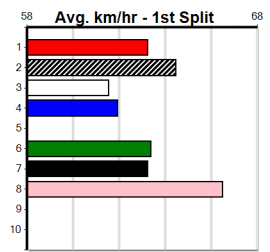

Sale
7
6:45PM
(VIC time)

SALE TO SANDOWN HT3

Distance: 510m, Race Type: Grade 5 Heat, Total Prizemoney: $3,340
1st: $2,230, 2nd: $690, 3rd: $345, 4th: $75

ASTON GOZO (7) turned in a big performance to score at Warragul last time and she should appreciate the rise in distance. SON OF CINDY (2) is a gifted chaser and he just needs a clear crack in the middle stages. BEAR HAND (3) has claims

Watchdog Tips: **7** **2** **3** **1** **Bet:** Trifecta 2,7/2,3,7/1,2,3,7,8 ($10 - 83.33%)

Form Box	Wgt	Dist	Track	Date	Time	BON	Margin	1st/2nd (Time)	PIR	Checked	Comment	WR	Split 1	S/P	Grade				
1	AYLA ROSE [5] Prefer out wide but has good muster, respect $9.00																		
	BE Bitch		Feb-22		Sire: SHIMA SHINE		Dam: SHANTELE ROSE		Trainer: Jeffrey Chignell (Rosedale)										
	Owner(s): S Chignell																		
	Winning Distances: < 300m (0) 300 - 399m (2) 400 - 499m (3) 500 - 599m (0) 600 - 699m (0) > 700m (0)																		
	Winning Weights: 27.1(1) 27.3(1) 27.5(1) 27.6(1) 27.8(1)																		
	3rd (3)	27.2	460	WGL	R9	02-Apr-24	26.16	25.54	1.00L AERO RICcarton (26.09)	M/211				6.55	$12.80	5			
	4th (3)	27.1	460	WGL	R7	09-Apr-24	26.16	25.60	8.00L PEAKY JOE (25.60)	M/444				6.69	$40.40	5H			
	3rd (1)	26.8	435	SLE	R6	14-Apr-24	24.70	24.32	5.50L QUINLAN BALE (24.32)	Q/233				5.30	$17.60	X45			
	8th (3)	27.3	450	TRA	R5	19-Apr-24	25.88	24.71	8.50L NOT BAD YOURSELF (25.29)	M/666				6.96	$5.40	5			
	6th (7)	27.3	460	WGL	R3	23-Apr-24	26.78	25.67	11.00L JAYVILLE MOLLY (26.01)	M/666				6.68	$17.70	RWH			
4th (6)	27.3	435	SLE	R6	28-Apr-24	24.63	24.19	6.50L POWER PAWS (24.19)	S/855				5.44	$13.80	X45				
1st (1)	27.5	435	SLE	R11	05-May-24	24.59	24.32	2.00L COLLINDA RISE (24.72)	M/211				5.31	$3.00	5				
3rd (6)	27.4	435	SLE	R11	12-May-24	24.98	24.08	5.50L EASY TO SEE (24.60)	M/384				5.31	$4.60	X45				
Last 3 wins NOT included above																			
1st (8)	27.8	350	TRA	R9	11-Dec-23	19.94	19.68	3.75L MR. MOANA (20.18)	M/31				6.61	$2.80	X67				
1st (5)	27.1	350	TRA	R4	29-Dec-23	20.08	19.81	2.00L TELLING TIME (20.21)	M/22				6.69	$6.10	RW				
1st (8)	27.6	435	SLE	R5	17-Jan-24	24.72	24.25	1.00L DR. EVERGREEN (24.78)	M/211				5.27	$3.40	5				
2	SON OF CINDY [5] Gifted chaser but relies on luck, danger if steps $3.40																		
	RF Dog		Feb-21		Sire: BARCIA BALE		Dam: SMOKIN' CINDY		Trainer: Colin Dalton (Coldstream)										
	Owner(s): T Tufo																		
	Winning Distances: < 300m (0) 300 - 399m (5) 400 - 499m (2) 500 - 599m (0) 600 - 699m (0) > 700m (0)																		
	Winning Weights: 35.0(1) 35.3(1) 35.4(1) 35.5(1) 35.6(1) 35.7(1) 35.8(1)																		
	1st (5)	35.0	395	TRA	R3	23-Feb-24	22.09	22.04	0.75L SHORT AND STUMPY (22.13)	S/732				3.94	$8.30	5H			
	3rd (2)	35.3	395	TRA	R6	01-Mar-24	22.15	22.08	1.00L LIGHTNING JEWEL (22.08)	S/885				4.03	$8.60	5F			
	ST (-)	35.3	515	SAP		17-Mar-24	29.78		7.00L Trial Cleared	S/51		1of5		5.10		ST			
	2nd (1)	36.0	400	WGL	R11	02-Apr-24	22.69	22.51	1.00L DAINtree DAMAGE (22.63)	S/75				8.71	$6.50	X45			
	2nd (4)	35.5	515	SAP	R7	07-Apr-24	30.43	29.34	12.00L GRAND TOURER (29.60)	S/6533				5.32	$5.90	5H			
5th (6)	35.7	515	SAN	R4	11-Apr-24	30.25	29.45	8.50L AMRON TIGER (29.65)	S/8866				5.29	$16.80	5F				
2nd (8)	35.7	450	BAL	R6	24-Apr-24	25.33	25.24	1.25L QUEST FOR MAGIC (25.24)	S/875				6.86	$11.00	5				
2nd (5)	35.4	545	BAL	R8	02-May-24	31.09	30.79	4.50L SLICK RAMBO (30.79)	S/7653				7.27	$3.40	5				
Last 3 wins NOT included above																			
1st (7)	35.6	350	HVL	R8	29-Dec-23	19.35	19.35	3.75L NEIRBO (19.61)	M/8		SW		6.71	$4.20	T3-5				
1st (6)	35.3	350	HVL	R8	26-Jan-24	19.05	19.05	4.50L CASHED OUT (19.36)	M/4				6.60	$3.20	T3-5				
1st (6)	35.4	350	HVL	R10	18-Feb-24	19.29	19.18	2.50L PERSUASION (19.46)	M/5		SW		6.68	$1.40	5				
3	BEAR HAND [5] Continues to impress, toughest test, threat $4.60																		
	BK Dog		Jun-22		Sire: ASTON DEE BEE		Dam: MIA'S HAND		Trainer: Donna Dean (Nyora)										
	Owner(s): R Haines																		
	Winning Distances: < 300m (0) 300 - 399m (1) 400 - 499m (1) 500 - 599m (2) 600 - 699m (0) > 700m (0)																		
	Winning Weights: 30.3(1) 30.9(2) 31.2(1)																		
	5th (1)	31.3	435	SLE	R3	14-Feb-24	25.16	24.38	11.00L DR. FARRAH (24.46)	M/334				5.49	$3.90	7			
	5th (6)	31.9	395	TRA	R1	28-Feb-24	22.72	21.90	8.00L JEBRYNAH NITRO (22.17)	S/875				3.86	$13.90	X67