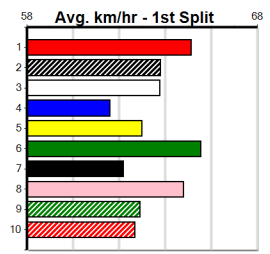

Sale
10
7:47PM

(VIC time)

GIPPSLANDS GOLD 98.3

Distance: 435m, Race Type: Grade 5, Total Prizemoney: $2,925
1st: $1,950, 2nd: $600, 3rd: $300, 4th: $75

COLLINDA RISE (3) is armed with impressive early speed and she appears to be getting stronger with every run. SON OF GHOST (6) is better than his past few runs and he can come out running. COLLINDA JOHNNY (1) has the good draw.

Watchdog Tips: **3** **6** **1** **2** **Bet:** **Win 3**

Form Box	Wgt	Dist	Track	Date	Time	BON	Margin	1st/2nd (Time)	PIR	Checked	Comment	WR	Split 1	S/P	Grade
1 COLLINDA JOHNNY [5] Keen railer, settles near the speed, threat $5.00															
F Dog Sep-21 Sire: BERNARDO Dam: AUDACIOUS BELL Trainer: Stephanie Tyler (Boisdale)															
Owner(s): S Tyler															
Winning Distances: < 300m (0) 300 - 399m (0) 400 - 499m (3) 500 - 599m (0) 600 - 699m (0) > 700m (0)															
Winning Weights: 33.1(1) 33.2(1) 33.8(1)															
1st (2)	33.1	400	WGL	R9	10-Oct-23	22.64	22.53	3.00L UPTIGHT (22.83)	Q/11	.	.	.	8.27	$3.50	X67
1st (7)	33.2	400	WGL	R9	14-Oct-23	22.94	22.55	0.50L DR. RIO (22.97)	M/11	.	.	.	8.33	$3.70	X67
2nd (2)	32.6	400	GEL	R6	15-Mar-24	22.66	22.46	2.25L FIREWORKS (22.52)	Q/22	.	.	.	8.39	$3.00	X45
8th (6)	32.4	450	BAL	R5	03-Apr-24	26.02	25.18	8.50L BRUCE'S SHOUT (25.43)	M/887	.	.	.	6.76	$5.50	5
3rd (1)	32.6	460	GEL	R10	12-Apr-24	26.32	25.93	3.00L SHIMA STRIPE (26.12)	M/122	.	.	.	6.61	$5.70	X45
4th (4)	32.1	435	SLE	R7	21-Apr-24	24.95	24.40	1.75L GO STEVIE (24.83)	M/633	.	.	.	5.33	$9.30	5
7th (4)	32.3	450	TRA	R6	01-May-24	25.31	24.86	6.50L BANJO ONE STRING (24.86)	M/467	.	.	.	6.62	$48.00	X45
3rd (8)	32.0	435	SLE	R10	05-May-24	24.87	24.32	6.50L DR. ASHER (24.43)	M/355	.	.	.	5.40	$12.50	5
Last 3 wins NOT included above															
1st (7)	33.8	435	SLE	R3	04-Oct-23	25.43	24.78	3.00L BIG SMOKE FOX (25.63)	M/111	.	SW	.	5.34	$2.00	M
Prize Best Starts Trk/Dts APM															

Form Box	Wgt	Dist	Track	Date	Time	BON	Margin	1st/2nd (Time)	PIR	Checked	Comment	WR	Split 1	S/P	Grade
2 DON'T TELL SHELL [5] Better for the run here last time, keep safe $6.00															
BK Bitch Dec-21 Sire: FABREGAS Dam: ELSA ROSE Trainer: Michael Chilcott (Heathcote)															
Owner(s): heathcote park red nine syn (SYN), J Chilcott, L Forde, W Owen, T Byrne															
Winning Distances: < 300m (0) 300 - 399m (0) 400 - 499m (4) 500 - 599m (0) 600 - 699m (0) > 700m (0)															
Winning Weights: 28.1(1) 28.3(2) 28.5(1)															
2nd (6)	28.1	425	BEN	R5	22-Mar-24	23.91	23.47	3.00L LADY JULIA (23.71)	S/522	.	.	.	6.68	$22.30	RWH
4th (8)	28.1	425	BEN	R5	31-Mar-24	24.16	23.46	10.00L ROCK THE WOK (23.46)	M/654	.	.	.	6.63	$47.10	RWF
8th (7)	27.8	450	SHP	R5	08-Apr-24	25.97	25.12	7.00L GEORGE MCFLY (25.48)	S/648	.	.	.	6.85	$5.60	5
2nd (8)	28.2	425	BEN	R10	12-Apr-24	23.98	23.73	1.5L SHE DEVIL (23.88)	M/333	.	.	.	6.62	$6.10	5
2nd (4)	27.8	425	BEN	R5	19-Apr-24	23.89	23.70	2.00L WILL VANSON (23.76)	M/222	.	.	.	6.58	$18.90	RWH
6th (3)	27.5	425	BEN	R7	26-Apr-24	24.42	23.85	8.50L BORACAY STORM (23.85)	M/877	.	.	.	6.90	$21.50	RWF
1st (6)	28.1	425	BEN	R3	03-May-24	24.02	23.69	2.75L REMO RODMAN (24.20)	M/211	.	.	.	6.57	$3.00	5
6th (4)	27.9	435	SLE	R3	12-May-24	24.81	24.08	4.25L SURF'S UP (24.51)	M/222	.	.	.	5.28	$10.90	RWH
Last 3 wins NOT included above															
1st (2)	28.3	425	BEN	R1	08-Nov-23	24.09	23.94	2.75L NELLIE ZOOM (24.27)	M/211	.	.	.	6.69	$2.90	T3-M
1st (5)	28.3	425	BEN	R3	20-Dec-23	24.00	24.00	4.25L COOPER SUMMER (24.29)	M/221	.	SW	.	6.57	$2.60	T3-7
1st (2)	28.5	425	BEN	R9	16-Feb-24	24.02	23.57	1.25L HUSTLE NINA (24.11)	M/211	.	.	.	6.53	$3.20	X67
Prize Best Starts Trk/Dts APM