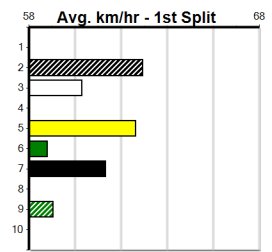

Sale
1
4:35PM
(VIC time)

SPORTSBET SAME RACE MULTI

Distance: 435m, Race Type: Maiden, Total Prizemoney: $2,535
1st: $1,680, 2nd: $520, 3rd: $260, 4th: $75

BONIECKI (5) finished runner up here last week in fast time and will find this more to his liking.
JUMBUK DENNIS (3) finished third in that same race and looks a solid exacta option. VALENCIA LILLY (1) is bred to have plenty of ability.

Watchdog Tips: **5** **3** **1** **2** **Bet:**

Form Box	Wgt	Dist	Track	Date	Time	BON	Margin	1st/2nd (Time)	PIR	Checked	Comment	W/R	Split 1	S/P	Grade		
1	VALENCIA LILLY [M] $5.00																
	Bred to have talent, watch betting moves.																
	BE Bitch Oct-21 Sire: FERNANDO BALE Dam: COURTING Trainer: Jennifer Gieschen (Valencia Cree)																
	Owner(s): J Gieschen																
	Winning Distances: < 300m (0) 300 - 399m (0) 400 - 499m (0) 500 - 599m (0) 600 - 699m (0) > 700m (0)																
	Winning Weights:																
	<table border="1"> <thead> <tr> <th>Bx</th> <th>1st</th> <th>2nd</th> <th>3rd</th> <th>4th</th> <th>5th</th> <th>6th</th> <th>7th</th> <th>8th</th> </tr> </thead> <tbody> <tr><td>1</td><td></td><td></td><td></td><td></td><td></td><td></td><td></td><td></td></tr> <tr><td>2</td><td></td><td></td><td></td><td></td><td></td><td></td><td></td><td></td></tr> <tr><td>3</td><td></td><td></td><td></td><td></td><td></td><td></td><td></td><td></td></tr> <tr><td>4</td><td></td><td></td><td></td><td></td><td></td><td></td><td></td><td></td></tr> <tr><td>5</td><td></td><td></td><td></td><td></td><td></td><td></td><td></td><td></td></tr> <tr><td>6</td><td></td><td></td><td></td><td></td><td></td><td></td><td></td><td></td></tr> <tr><td>7</td><td></td><td></td><td></td><td></td><td></td><td></td><td></td><td></td></tr> <tr><td>8</td><td></td><td></td><td></td><td></td><td></td><td></td><td></td><td></td></tr> </tbody> </table>																
	Last 3 wins NOT included above																
	<table border="1"> <tr><td>Prize Best</td><td></td><td></td><td></td><td></td><td></td><td></td><td></td><td>$0</td></tr> <tr><td>Starts</td><td></td><td></td><td></td><td></td><td></td><td></td><td></td><td>FSH</td></tr> <tr><td>Trk/Dts</td><td></td><td></td><td></td><td></td><td></td><td></td><td></td><td>0-0-0-0</td></tr> <tr><td>APM</td><td></td><td></td><td></td><td></td><td></td><td></td><td></td><td>0-0-0-0</td></tr> <tr><td></td><td></td><td></td><td></td><td></td><td></td><td></td><td></td><td>0</td></tr> </table>																
	2	JASPER'S JACKPOT [M] $10.00															
Can settle on the speed, place value.																	
BE Dog Mar-22 Sire: MY REDEEMER Dam: BAG OF TRICKS Trainer: Donna Dean (Nyora)																	
Owner(s): R Haines																	
Winning Distances: < 300m (0) 300 - 399m (0) 400 - 499m (0) 500 - 599m (0) 600 - 699m (0) > 700m (0)																	
Winning Weights:																	
<table border="1"> <thead> <tr> <th>Bx</th> <th>1st</th> <th>2nd</th> <th>3rd</th> <th>4th</th> <th>5th</th> <th>6th</th> <th>7th</th> <th>8th</th> </tr> </thead> <tbody> <tr><td>1</td><td></td><td></td><td></td><td></td><td></td><td></td><td></td><td></td></tr> <tr><td>2</td><td></td><td></td><td></td><td></td><td></td><td></td><td></td><td></td></tr> <tr><td>3</td><td></td><td></td><td></td><td></td><td></td><td></td><td></td><td></td></tr> <tr><td>4</td><td></td><td></td><td></td><td></td><td></td><td></td><td></td><td></td></tr> <tr><td>5</td><td></td><td></td><td></td><td></td><td></td><td></td><td></td><td></td></tr> <tr><td>6</td><td></td><td></td><td></td><td></td><td></td><td></td><td></td><td></td></tr> <tr><td>7</td><td></td><td></td><td></td><td></td><td></td><td></td><td></td><td></td></tr> <tr><td>8</td><td></td><td></td><td></td><td></td><td></td><td></td><td></td><td></td></tr> </tbody> </table>																	
Last 3 wins NOT included above																	
<table border="1"> <tr><td>Prize Best</td><td></td><td></td><td></td><td></td><td></td><td></td><td></td><td>$985.00</td></tr> <tr><td>Starts</td><td></td><td></td><td></td><td></td><td></td><td></td><td></td><td>NBT</td></tr> <tr><td>Trk/Dts</td><td></td><td></td><td></td><td></td><td></td><td></td><td></td><td>5-0-2-0</td></tr> <tr><td>APM</td><td></td><td></td><td></td><td></td><td></td><td></td><td></td><td>1-0-0-0</td></tr> <tr><td></td><td></td><td></td><td></td><td></td><td></td><td></td><td></td><td>985</td></tr> </table>																	
3		JUMBUK DENNIS [M] $3.80															
	Continues to improve, should feature in the finish																
	BK Dog Oct-22 Sire: ASTON RUPEE Dam: TWO PHONES Trainer: Ben Joske (Yinnar South)																
	Owner(s): B Joske																
	Winning Distances: < 300m (0) 300 - 399m (0) 400 - 499m (0) 500 - 599m (0) 600 - 699m (0) > 700m (0)																
	Winning Weights: