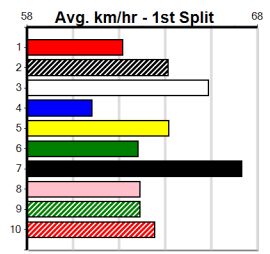

Sale
12
8:29PM
(VIC time)

SPORTSBET EVERY DOG HAS ITS DAY

Distance: 435m, Race Type: Grade 5, Total Prizemoney: $2,925
1st: $1,950, 2nd: $600, 3rd: $300, 4th: $75

MR. WALLACE (1) has always done his best racing here and he should be able to hold his position early on. BLUE OPAL ROCKS (5) is a nice prospect and he just needs a little room in the early stages. TEXAS LONG HORN (7) has solid claims

Watchdog Tips: **1** **5** **7** **6** **Bet:** **Win 1**

1

MR. WALLACE [5] **Goes well here, has the right draw, go close** **$3.40**
BK Dog May-20 **Sire: UNLAWFUL ENTRY Dam: BARONESS JILL** **Trainer: Elaine Johannsen (Devon Meado)**
Owner(s): C Johannsen
Winning Distances: < 300m (0) 300 - 399m (1) 400 - 499m (10) 500 - 599m (1) 600 - 699m (0) > 700m (0)
Winning Weights: 31.6(2) 32.7(1) 33.4(1) 33.6(1) 34.0(1) 34.4(1) 34.6(1) 34.7(3) 34.8(1)

Box	1st	2nd	3rd	4th	5th	6th	7th	8th
1	3	2	4	3	3	2	1	1
2	2	1	1	2	1	1	1	1
3	1	3	1	2	2	2	2	2
4	2	4	4	2	3	1	1	1
5	2	3	1	4	3	3	3	3
6	2	2	1	1	1	2	2	2
7	2	4	3	2	1	1	1	1
8	3	2	4	3	1	1	1	1

Prize Best Starts Trk/Dts APM $40737.86 24.64(4)-25/2/24 102-12-19-22 26-4-3-5 8841

Last 3 wins NOT included above

1st (4) 34.0 435 SLE R9 08-Oct-23 24.78 24.36 1.75L AUBAMEYANG (24.90) M/421 . . . SW . 5.28 $10.10 5
1st (8) 34.7 435 SLE R12 21-Jan-24 24.84 24.08 1.5L SASSY SWAN (24.95) M/311 . . . . 5.41 $1.90 5
1st (4) 34.7 435 SLE R12 25-Feb-24 24.64 24.33 0.50L ESPECIAL PIP (24.66) M/222 . . . . 5.29 $6.60 5

2

BLUE TICK NELSON [5] **Front runner, too much pace in this, next time** **$12.00**
BK Dog Apr-21 **Sire: COLLISION Dam: ZARA'S ENTITY** **Trainer: Julie Chilcott (Heathcote)**
Owner(s): J Chilcott
Winning Distances: < 300m (0) 300 - 399m (0) 400 - 499m (6) 500 - 599m (0) 600 - 699m (0) > 700m (0)
Winning Weights: 31.3(1) 31.7(3) 31.8(1) 32.1(1)

Box	1st	2nd	3rd	4th	5th	6th	7th	8th
1	1	1	3	1	2			1
2	1	1	1	1	1	2		
3	1	1	1		1	1	1	
4					1	1	1	
5			1					
6	1					1		
7	1	1	1	2	3	1		
8	3	1	1	1				

Prize Best Starts Trk/Dts APM $16135.00 FSH 35-6-4-6 0-0-0-0 4885

Last 3 wins NOT included above

1st (2) 32.1 400 WGL R9 20-Aug-23 23.01 22.46 0.75L DR. PHILLIP (23.05) M/21 . . . . 8.46 $1.70 X67
1st (8) 31.7 425 BEN R11 22-Sep-23 23.95 23.75 4.00L COOKEY DELIGHT (24.22) Q/111 . . . . 6.57 $2.10 5
1st (3) 31.8 450 SHP R7 02-Oct-23 25.72 25.39 0.10L ARTEMIS ONE (25.73) M/433 . . . . 6.70 $1.80 5

3

TOOTSIE [5] **Another who need to lead, prefer others** **$10.00**
RF Bitch Sep-21 **Sire: FERNANDO BALE Dam: AMELIA CHRISTA** **Trainer: William Dawes (Moe South)**
Owner(s): W Dawes
Winning Distances: < 300m (0) 300 - 399m (4) 400 - 499m (3) 500 - 599m (2) 600 - 699m (0) > 700m (0)
Winning Weights: 25.8(1) 25.9(1) 26.1(1) 26.3(1) 26.5(2) 26.6(2) 26.7(1)

Box	1st	2nd	3rd	4th	5th	6th	7th	8th
1	2	1			2			1
2	1	1						2
3	3	1						1
4	1				1	1	1	1
5	1				1			2
6			1			1		
7	1	1			1	2	2	
8	2	1						1 1

Prize Best Starts Trk/Dts APM $15285.00 FSH 34-9-4-1 0-0-0-0 6995

Last 3 wins NOT included above

1st (8) 25.9 460 WGL R8 09-Jan-24 26.23 26.14 3.75L MALAIKA BALE (26.49) Q/111 . . . SW . 6.53 $7.50 T3-5
1st (1) 26.5 395 TRA R5 12-Feb-24 22.15 22.15 0.75L WHY NOT JULES (22.19) M/111 . . . . 3.62 $1.50 T3-5
1st (3) 26.3 395 TRA R10 21-Feb-24 22.35 21.77 2.00L CHER'S HAND (22.48) M/411 . . . . 3.78 $2.60 5