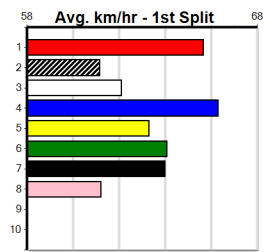

Sale

6

6:22PM

(VIC time)

SALE TO SANDOWN HT2

Distance: 510m, Race Type: Grade 5 Heat, Total Prizemoney: $3,340
1st: $2,230, 2nd: $690, 3rd: $345, 4th: $75

BRUCE'S SHOUT (4) is armed with dazzling early speed and he should be able to set up a big break in the middle stages. MARCO ROSE (8) likes to stay wide in his races and he can atone for some luckless runs of late. BAGMAN (6) has solid claims

Watchdog Tips: 4 8 6 5 **Bet:** Win 4

Form Box Wgt Dist Track Date Time BON Margin 1st/2nd (Time) PIR Checked Comment W/R Split 1 S/P Grade

1

DESTINI PALADIN [5] Needs to lead, can push wide, prefer others **$6.00**
WBK Dog Sep-21 Sire: DESTINI FIREBALL Dam: DESTINI CATALINA
Owner(s): RIVERWALK (SYN), A Palmer, J Rinaldi, E Rinaldi Trainer: Michael Chilcott (Heathcote)
Winning Distances: < 300m (0) 300 - 399m (2) 400 - 499m (4) 500 - 599m (1) 600 - 699m (0) > 700m (0)
Winning Weights: 32.7(1) 33.1(1) 33.2(1) 33.4(1) 33.5(1) 33.6(1) 33.7(1)

1st (8)	33.7	450	BAL	R7	27-Mar-24	25.51	24.85	0.25L	ART THE CLOWN (25.53)	Q/212	.	.	.	6.66	$3.70	5H
6th (6)	33.7	450	BAL	R6	03-Apr-24	25.78	25.18	8.00L	BERNIE BURRO (25.24)	M/647	.	.	.	6.68	$59.00	5F
5th (8)	34.0	500	BEN	R8	12-Apr-24	28.58	27.92	9.50L	FERNANDO DUKE (27.92)	M/456	.	.	.	6.75	$26.30	5
5th (3)	33.8	485	HOR	R8	16-Apr-24	27.71	27.48	3.5L	JETSTREAM ICON (27.48)	Q/366	.	.	.	6.68	$35.50	X45
2nd (8)	33.7	525	MEA	R10	20-Apr-24	30.25	29.87	0.50L	ZODIAC BALE (30.23)	Q/2222	.	.	.	5.12	$46.00	5
7th (8)	33.6	515	SAN	R4	25-Apr-24	30.24	29.24	9.00L	ROCK ME ROCCO (29.62)	M/4777	.	.	.	5.16	$20.00	5H
4th (6)	33.9	525	MEA	R11	04-May-24	30.70	29.61	7.50L	TIGGERLONG FLYER (30.17)	M/6754	.	.	.	5.26	$16.60	5
4th (1)	34.0	510	SLE	R8	12-May-24	29.01	28.82	2.75L	EL CRIMP ADORE (28.82)	M/222	.	.	.	9.19	$23.50	X45

Last 3 wins NOT included above

1st (6)	33.1	425	BEN	R5	14-Feb-24	24.24	24.09	1.75L	SILLIEST SALMON (24.36)	M/223	.	.	.	6.59	$4.40	T3-5
1st (7)	33.6	450	BAL	R5	28-Feb-24	25.37	25.37	3.25L	DARTRIX BALE (25.60)	M/211	.	.	SW	6.66	$2.00	5
1st (8)	33.5	350	HVL	R4	05-Mar-24	19.44	19.19	2.50L	BENNY JET (19.60)	Q/1	.	.	.	6.59	$1.50	5H

Box History

Bx	1st	2nd	3rd	4th	5th	6th	7th	8th
1			1	1				
2		1		1	1			
3		1			2			
4	1		1		1			
5	1		1	1	1			1
6	1	1	1	2		3		1
7	1			1				
8	3	2	1		1			1

Prize Best Starts Trk/Dts APM: $17920.00 NBT 36-7-5-5 1-0-0-0 8695