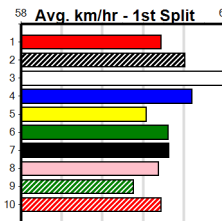

GRV VICBRED SERIES HT1

Distance: 350m, Race Type: Grade 5 Heat, Total Prizemoney: \$2,925

1st: \$1,950, 2nd: \$600, 3rd: \$300, 4th: \$75

5

12:06PM

(VIC time)

HUMIDITY (3) was a fast all the way city winner 3 starts back and he may only need to get away on even terms to salute again in this. DR. FALKOR (7) can explode soon after box rise in his races and he looks like the main danger with an ounce of luck.

Watchdog Tips: 3 7 1 8 Bet: Box Trifecta 1,3,7 (\$10 for 166.67%)

Main table with 10 race entries (1-10). Each entry includes race number, name, date, time, BOB, Margin, 1st/2nd (Time), PIR, Checked, Comment, W/R, Split 1, S/P, Grade, and a table of winning boxes with prize/best starts/trk/dst/APM values.