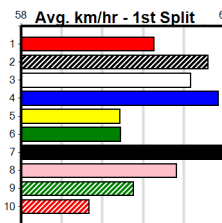

JASON McKEOWN PHOTOGRAPHY

Distance: 350m, Race Type: Grade 5, Total Prizemoney: \$2,925

1st: \$1,950, 2nd: \$600, 3rd: \$300, 4th: \$75

10

1:44PM

(VIC time)

CASHED OUT (2) can race on the speed from the outset in this and she will be hard to reel in if she can find the arm. LYNDL SAID NO (5) has been racing in fine fashion of late and has the turn of foot once balanced to challenge in this.