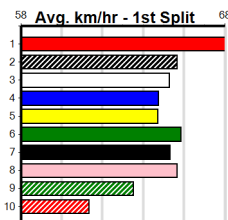

# GREYHOUND ADOPTION PROGRAM

Distance: 350m, Race Type: Mixed 4/5, Total Prizemoney: \$3,360

1st: \$2,250, 2nd: \$690, 3rd: \$345, 4th: \$75