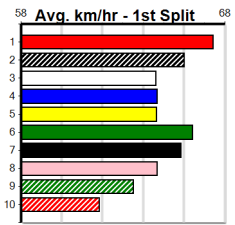

Healesville

GRV VICBRED SERIES HT2

Distance: 350m, Race Type: Grade 5 Heat, Total Prizemoney: $2,925
1st: $1,950, 2nd: $600, 3rd: $300, 4th: $75

6

12:23PM

(VIC time)

HIDDEN STONES (7) has recorded scorching wins in 3 of his past 4 starts and he looks like the one to beat again here. SYDNEY SHOW (8) can explode soon after box rise and he could be prominent throughout. WILL VANSON (1) can challenge as well.

Watchdog Tips:

7

8

1

6

Bet:

Quinella 7/8 ($10 for 1000%)