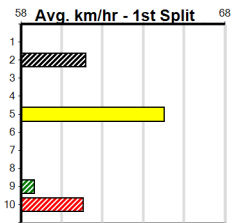

Healesville

SPORTSBET BS RESPONSIBLY

Distance: 350m, Race Type: Maiden, Total Prizemoney: $2,535
1st: $1,680, 2nd: $520, 3rd: $260, 4th: $75

1

10:41AM
(VIC time)

GOLD HARADA (5) has shown plenty of talent in his 4 starts to date and he may be the one they need to beat in this. BANK ROBBER (3) is a littermate of the talented Winking Willie and he could race well on debut. ESPECIAL YOGI (2) has claims as well.

Watchdog Tips: **5** **3** **2** **8** **Bet:** **Box Trifecta 2,3,5,8 ($10 for 41.67%)**

Form	Box	Weight	Dist	Track	Date	Time	BON	Margin	1st/2nd (Time)	PIR	Checked	Comment	W/R	Split 1	S/P	Grade
1	CRYPTO PRINCE [M]															
BK	D	Sep-22	ASTON RUPEE													
Trainer: Brendan De rozario (Cranbourne East) PRINCESS LACE $8.00																
Owner(s): Crypto Syndicate (SYN), B De rozario, M Brigham																
<i>1st runner from a handy dam, betting best guide.</i>																
<table border="1"> <thead> <tr><th colspan="8">Winning Boxes</th></tr> <tr><th>1</th><th>2</th><th>3</th><th>4</th><th>5</th><th>6</th><th>7</th><th>8</th></tr> </thead> <tbody> <tr><td>Prize</td><td></td><td></td><td></td><td></td><td></td><td></td><td></td></tr> <tr><td>Best</td><td></td><td></td><td></td><td></td><td></td><td></td><td></td></tr> <tr><td>Starts</td><td></td><td></td><td></td><td></td><td></td><td></td><td></td></tr> <tr><td>Trk/Dst</td><td></td><td></td><td></td><td></td><td></td><td></td><td></td></tr> <tr><td>APM</td><td></td><td></td><td></td><td></td><td></td><td></td><td></td></tr> </tbody> </table>																
2	ESPECIAL YOGI [M]															
BK	D	Nov-21	BARCIA BALE													
Trainer: Peter Knott (Carnegie) MERCEDES RED $7.00																
Owner(s): P Knott																
<i>Handy placings in 2 of 3 to date, big chance here.</i>																
<table border="1"> <thead> <tr><th colspan="8">Winning Boxes</th></tr> <tr><th>1</th><th>2</th><th>3</th><th>4</th><th>5</th><th>6</th><th>7</th><th>8</th></tr> </thead> <tbody> <tr><td>Prize</td><td></td><td></td><td></td><td></td><td></td><td></td><td></td></tr> <tr><td>Best</td><td></td><td></td><td></td><td></td><td></td><td></td><td></td></tr> <tr><td>Starts</td><td></td><td></td><td></td><td></td><td></td><td></td><td></td></tr> <tr><td>Trk/Dst</td><td></td><td></td><td></td><td></td><td></td><td></td><td></td></tr> <tr><td>APM</td><td></td><td></td><td></td><td></td><td></td><td></td><td></td></tr> </tbody> </table>																
3	BANK ROBBER [M]															
BEED	D	Feb-22	BERNARDO													
Trainer: Donald Rhodes (Heyfield) SILVER SALUTE $4.60																
Owner(s): D Rhodes																
<i>Litter includes the talented Winking Willie.</i>																
<table border="1"> <thead> <tr><th colspan="8">Winning Boxes</th></tr> <tr><th>1</th><th>2</th><th>3</th><th>4</th><th>5</th><th>6</th><th>7</th><th>8</th></tr> </thead> <tbody> <tr><td>Prize</td><td></td><td></td><td></td><td></td><td></td><td></td><td></td></tr> <tr><td>Best</td><td></td><td></td><td></td><td></td><td></td><td></td><td></td></tr> <tr><td>Starts</td><td></td><td></td><td></td><td></td><td></td><td></td><td></td></tr> <tr><td>Trk/Dst</td><td></td><td></td><td></td><td></td><td></td><td></td><td></td></tr> <tr><td>APM</td><td></td><td></td><td></td><td></td><td></td><td></td><td></td></tr> </tbody> </table>																
4	CRYPTO ROYALTY [M]															
BK	B	Sep-22	ASTON RUPEE													
Trainer: Robert Colpoys (Bass) PRINCESS LACE $12.00																
Owner(s): Crypto Syndicate (SYN), B De rozario, M Brigham																
<i>Littermate of the 1, watch betting.</i>																
<table border="1"> <thead> <tr><th colspan="8">Winning Boxes</th></tr> <tr><th>1</th><th>2</th><th>3</th><th>4</th><th>5</th><th>6</th><th>7</th><th>8</th></tr> </thead> <tbody> <tr><td>Prize</td><td></td><td></td><td></td><td></td><td></td><td></td><td></td></tr> <tr><td>Best</td><td></td><td></td><td></td><td></td><td></td><td></td><td></td></tr> <tr><td>Starts</td><td></td><td></td><td></td><td></td><td></td><td></td><td></td></tr> <tr><td>Trk/Dst</td><td></td><td></td><td></td><td></td><td></td><td></td><td></td></tr> <tr><td>APM</td><td></td><td></td><td></td><td></td><td></td><td></td><td></td></tr> </tbody> </table>																
5	GOLD HARADA (NSW)[M]															
BEED	D	Mar-22	GOOD ODDS HARADA													
Trainer: Darryl Fullerton (Long Gully) ZIPPING CIA $3.60																
Owner(s): PAW A COLD ONE (SYN), G Fullerton, N Fullerton, K Fullerton, D Fullerton, C Parish, J Rice, J Thurwood, L Thurwood, W Ennor, A Oneill, K Rice, P Rice, J Climas																
<i>Shown talent in his 4 starts to date, can go close</i>