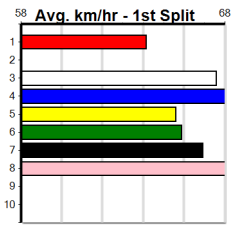

Healesville

HEALESVILLE FOOTBALL NETBALL CLUB

Distance: 300m, Race Type: Mixed 6/7, Total Prizemoney: $2,925
1st: $1,950, 2nd: $600, 3rd: $300, 4th: $75

2

11:02AM

(VIC time)

BLAZING DINO (8) recorded a top debut win before being injured last time out and he looks like the one to beat if fully fit today. SUPERIOR MONIQUE (3) showed good speed in her solid debut win 2 starts back and she could be prominent throughout.

Watchdog Tips:

8

3

1

4

Bet:

Win 8