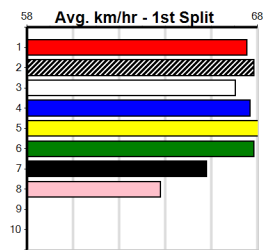

JVDM GREEN LIGHT ON PODCAST

Distance: 300m, Race Type: Free For All, Total Prizemoney: $3,360
1st: $2,250, 2nd: $690, 3rd: $345, 4th: $75

DESTRUCTIVELY (1) is drawn to race on the speed from the outset in this and he will take a power of beating of he finds the arm. GUNAI PRINCESS (7) was a top last start winner here and she can explode after box rise and challenge.

Watchdog Tips: 1 7 3 6 Bet: Win 1

Race card for DESTRUCTIVELY [3]. Includes details on owner (BURN LIKE US), sire (BARCIA BALE), dam (PYROCUMULUS), winning distances, and a box history table.

Race card for ALLY MELBA [4]. Includes details on owner (MARLIE), sire (ASTON DEE BEE), dam (SHAKE THE NIGHT), winning distances, and a box history table.

Race card for BLACK NOISE [4]. Includes details on owner (K Norton), sire (SHIMA SHINE), dam (LILLY FOX), winning distances, and a box history table.

Race card for LET THEM TALK [4]. Includes details on owner (A Galea), sire (FERNANDO BALE), dam (IT'S ALL TALK), winning distances, and a box history table.

Race card for SLIPPERY SHARK (NSW)[4]. Includes details on owner (M Franklin), sire (PINDARI EXPRESS), dam (JAYDA ROSE), winning distances, and a box history table.