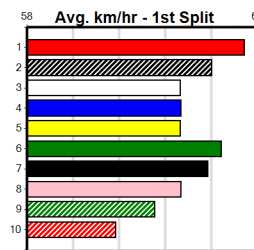

GRV VICBRED SERIES HT2

6

12:23PM

(VIC time)

Distance: 350m, Race Type: Grade 5 Heat, Total Prizemoney: $2,925
1st: $1,950, 2nd: $600, 3rd: $300, 4th: $75

HIDDEN STONES (7) has recorded scorching wins in 3 of his past 4 starts and he looks like the one to beat again here. SYDNEY SHOW (8) can explode soon after box rise and he could be prominent throughout. WILL VANSON (1) can challenge as well.

Watchdog Tips: 7 8 1 6 **Bet:** Quinella 7/8 ($10 for 1000%)

Form Box	Wgt	Dist	Track	Date	Time	BON	Margin	1st/2nd (Time)	PIR	Checked	Comment	WR	Split 1	S/P	Grade
1	WILL VANSON [5] $5.00														
Solid Mt. Gambier win 2 starts back, chance here.															
RF	Dog		Feb-22		Sire: BERNARDO		Dam: VAN EVIE		Trainer: Chloe Van de maat (Healesville)						
Owner(s): J Vandemaat															
Winning Distances: < 300m (0) 300 - 399m (2) 400 - 499m (4) 500 - 599m (0) 600 - 699m (0) > 700m (0)															
Winning Weights: 35.1(1) 35.2(1) 35.5(1) 35.6(1) 35.7(1) 35.9(1)															
1st	(8)	35.1	455	MBR	R3	12-Mar-24	25.83	25.51	3.75L	SUPREME SWORD (26.09)	0	SAMP	8.18	$2.00	SH
4th	(3)	35.8	455	MBR	R8	17-Mar-24	25.64	25.22	6.00L	ADHANA RICO (25.22)	0		8.13	$3.90	GRP3
3rd	(5)	35.8	460	WGL	R4	02-Apr-24	26.19	25.54	7.50L	JEBRYNAH NITRO (25.69)	Q/323		6.51	$1.80	RWH
1st	(2)	35.6	425	BEN	R5	19-Apr-24	23.76	23.70	2.00L	DON'T TELL SHELL (23.89)	M/111		6.49	$1.20	RWH
5th	(4)	35.9	425	BEN	R7	26-Apr-24	24.42	23.85	8.50L	BORACAY STORM (23.85)	M/655		6.72	$2.30	RWF
4th	(2)	35.8	350	MBS	R11	30-Apr-24	19.93	19.28	2.00L	BOJAH PHANTOM (19.79)			7.21	$1.55	5H
1st	(8)	35.5	350	MBS	R7	07-May-24	19.37	19.27	6.00L	MAXIMISER (19.79)	0		7.04	$1.50	6
7th	(7)	35.4	350	MBS	R3	14-May-24	19.94	19.27	9.50L	VICTA MARLI (19.27)			7.19	$4.80	O
Last 3 wins NOT included above															
1st	(2)	35.9	350	HVL	R2	31-Dec-23	19.29	19.13	0.75L	ROCK THE WOK (19.34)	M/3	SW	6.67	$1.30	MH
1st	(3)	35.7	450	SHP	R5	29-Jan-24	25.12	25.10	2.00L	PEGLEG PETE (25.26)	M/111		6.46	$2.00	X67
1st	(2)	35.2	425	BEN	R10	01-Mar-24	23.78	23.62	5.50L	ASTON MONARCHY (24.14)	M/211		6.54	$1.30	X67

Box History								
Bx	1st	2nd	3rd	4th	5th	6th	7th	8th
1	1	2	1	2	1	1		
2	3			1				
3	1			1				
4		1			1			
5			1					
6								1
7			1					
8	2							
Prize Best Starts 19.29(2)-31/12/23								
Trk/Dts APM 13-6-1-2 2-1-1-0 8787