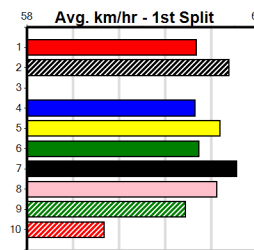

GRV VICBRED SERIES HT3

Distance: 350m, Race Type: Grade 5 Heat, Total Prizemoney: $2,925
1st: $1,950, 2nd: $600, 3rd: $300, 4th: $75

7
12:42PM

(VIC time)

UNCLE ROSCO (8) can handle a wide draw and after his fast Bendigo win 2 starts back he may prove hard to hold out in this. ACID TEST (6) has recorded top placings in his last 2 starts here and he could be right in the finish again today.

Watchdog Tips: 8 6 5 4 **Bet:** Win 8

1

Form Box	Wgt	Dist	Track	Date	Time	BON	Margin	1st/2nd (Time)	PIR	Checked	Comment	WR	Split 1	S/P	Grade
MAGIC RIDE [5]															
Showed speed in solid win 3 back, must respect. $7.00															
BK	Bitch		Aug-20		Sire: ASTON DEE BEE		Dam: ROLLIN' WITH IT								
Owner(s): A Bahen															
Trainer: Andrea Bahen (Yuroke)															
Winning Distances: < 300m (0) 300 - 399m (1) 400 - 499m (6) 500 - 599m (0) 600 - 699m (0) > 700m (0)															
Winning Weights: 26.8(1) 27.0(1) 27.1(1) 27.2(2) 27.3(1) 27.4(1)															
4th (4)	27.0	425	BEN	R10	23-Feb-24	24.24	23.77	4.25L LISSY FERNANDO (23.94)	M/234	.	.	.	6.57	$22.80	5
3rd (2)	26.6	390	SHP	R11	11-Mar-24	22.29	21.89	2.25L TIGER JORDY (22.13)	Q/43	.	.	.	8.63	$5.60	5
3rd (8)	26.7	400	GEL	R9	15-Mar-24	22.90	22.46	6.50L MR. FAHRENHEIT (22.46)	M/44	.	.	.	8.50	$10.20	5
4th (6)	27.0	400	WGL	R11	25-Mar-24	22.82	22.46	4.00L MANDINGO (22.56)	M/44	.	.	.	8.42	$34.90	5
2nd (7)	27.0	425	BEN	R12	12-Apr-24	24.25	23.73	3.5L ELSA JAY (24.01)	Q/222	.	.	.	6.60	$3.40	5
1st (4)	27.0	425	BEN	R12	19-Apr-24	24.12	23.70	1.00L GOTHAM MARQUESS (24.19)	M/222	.	.	.	6.55	$4.80	5
7th (6)	26.7	500	BEN	R7	03-May-24	29.08	28.12	14.00 BOURKE (28.12)	S/688	.	.	.	6.87	$33.90	5H
3rd (1)	26.8	500	BEN	R7	10-May-24	28.62	27.90	1.25L LONG LEGS LIAM (28.53)	M/111	.	.	.	6.61	$4.40	5
Last 3 wins NOT included above															
1st (5)	27.1	400	GEL	R11	05-Sep-23	22.82	22.41	1.5L BURNING LIQUOR (22.92)	Q/11	.	.	.	8.47	$7.40	5
1st (1)	27.4	450	SHP	R6	01-Jan-24	25.49	25.06	1.00L MY OWN WAY (25.54)	M/111	.	.	.	6.61	$7.70	5H
1st (4)	27.2	450	SHP	R5	08-Jan-24	25.31	25.16	2.00L YEAH SO WHAT (25.45)	Q/111	.	.	.	6.57	$6.40	5F

Box History								
Bx	1st	2nd	3rd	4th	5th	6th	7th	8th
1	1	2						2
2			2	1		1	1	
3								2
4	4	1		2	1			1
5	1			1	1			
6	1	1		4	1	1	1	1
7	1	1		2		1	1	
8		1	1					1

Prize Best	$20125.00
Starts	FSTD
Trk/Dts	42-7-4-5
APM	0-0-0-0
	6205