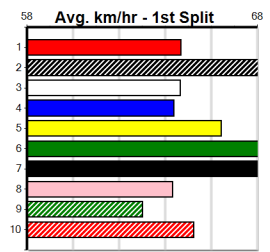

MONTROSE IGA LIQUOR

Distance: 300m, Race Type: Grade 5, Total Prizemoney: $2,925
1st: $1,950, 2nd: $600, 3rd: $300, 4th: $75

SWEET ALESSIA (6) can explode soon after box rise and she should find this a little bit easier than some recent outings. ASTON ANGELO (3) has posted fast wins in 2 of his last 4 starts and he could be right in the finish again in this.

Watchdog Tips: 6 3 7 2 Bet: Win 6

JEBEDIAH [5] May get buried back early in this, needs luck. $9.00
BK Dog May-20 Sire: BARCIA BALE Dam: THANKS CHERYL
Trainer: Brett Mackie (Tooradin)
Winning Distances: < 300m (0) 300 - 399m (1) 400 - 499m (11) 500 - 599m (5) 600 - 699m (0) > 700m (0)
Winning Weights: 31.6(1) 32.2(1) 32.4(2) 32.5(8) 32.6(1) 32.7(1) 32.9(2) 33.4(1)
Box History table and Prizemoney details.

TURBULENT (TAS)[5] Can explode once into full stride, threat here. $4.60
BK Dog Oct-20 Sire: ASTON DEE BEE Dam: JUST BROWSING
Trainer: Susan Richards (Devon Meadows)
Winning Distances: < 300m (0) 300 - 399m (5) 400 - 499m (0) 500 - 599m (0) 600 - 699m (0) > 700m (0)
Winning Weights: 32.9(1) 33.0(1) 33.5(2) 33.6(1)
Box History table and Prizemoney details.

ASTON ANGELO [5] Fast wins in 2 of his last 4, major player in this $3.00
BD Dog Apr-22 Sire: TOMMY SHELBY Dam: ASTON MEILLEUR
Trainer: David Condon (Devon Meadows)
Winning Distances: < 300m (0) 300 - 399m (7) 400 - 499m (0) 500 - 599m (0) 600 - 699m (0) > 700m (0)
Winning Weights: 32.4(1) 32.6(1) 32.7(2) 32.8(2) 33.0(1)
Box History table and Prizemoney details.

RUSTY KINGSWOOD (QLD)[5] Resuming, looks outclassed in this, prefer others. $41.00
RF Dog Jan-20 Sire: ZAMBORA BROCKIE Dam: SPRING OUT
Trainer: Arthur Bonat (Lyndhurst)
Winning Distances: < 300m (0) 300 - 399m (3) 400 - 499m (0) 500 - 599m (0) 600 - 699m (0) > 700m (0)
Winning Weights: 27.8(1) 28.8(1) 29.0(1)
Box History table and Prizemoney details.

OUR FLASH [5] Can come out running at times, must respect. $12.00
BK Bitch Oct-19 Sire: MY REDEEMER Dam: SHARNICA
Trainer: Brian Sonneman (Warragul)
Winning Distances: < 300m (0) 300 - 399m (7) 400 - 499m (2) 500 - 599m (0) 600 - 699m (0) > 700m (0)
Winning Weights: 26.0(1) 26.4(1) 26.6(1) 26.7(1) 26.8(1) 26.9(1) 27.1(2) 27.2(1)
Box History table and Prizemoney details.