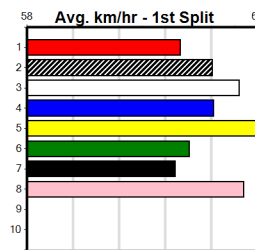

CROYDON HOMING PIGEON CLUB

Distance: 350m, Race Type: Free For All, Total Prizemoney: $3,360
1st: $2,250, 2nd: $690, 3rd: $345, 4th: $75

ROLLIN' JACKPOT (2) loves racing here and he has the explosive mid race pace to prove too powerful in the run to the judge. WILD ALICE (6) can explode soon after box rise as well and she looks set to be prominent throughout.

Watchdog Tips: 2 5 4 1 Bet: Win 2

MINI STAR [4] Explosive wins in her last 2 starts, can threaten. $4.20
WBK Bitch Oct-21 Sire: SPEED STAR Dam: LITTLE BERTHA
Trainer: Phillip Tanti (Kings Park)
Winning Distances: < 300m (0) 300 - 399m (6) 400 - 499m (6) 500 - 599m (0) 600 - 699m (0) > 700m (0)
Box History table and Prize Best Starts table included.

ROLLIN' JACKPOT [2] Loves it here, can explode mid race, can go close. $6.00
BK Dog Aug-20 Sire: ASTON DEE BEE Dam: ROLLIN' WITH IT
Trainer: Cameron Bahen (Yuroke)
Winning Distances: < 300m (0) 300 - 399m (7) 400 - 499m (4) 500 - 599m (0) 600 - 699m (0) > 700m (0)
Box History table and Prize Best Starts table included.

MR. YELLOWSTONE [4] Resuming, good win 2 starts back, place hopes. $10.00
BK Dog May-21 Sire: BARCIA BALE Dam: MS. TICKET
Trainer: Tristan Dales (Drouin)
Winning Distances: < 300m (0) 300 - 399m (0) 400 - 499m (8) 500 - 599m (4) 600 - 699m (0) > 700m (0)
Box History table and Prize Best Starts table included.

ROWDAN [4] Fast win here last start, chance if steps cleanly. $4.60
BEF Dog May-21 Sire: ORSON ALLEN Dam: INVICTUS GLORY
Trainer: Tony Salpigdis (Plenty)
Winning Distances: < 300m (0) 300 - 399m (6) 400 - 499m (0) 500 - 599m (0) 600 - 699m (0) > 700m (0)
Box History table and Prize Best Starts table included.

WILD ALICE [1] Can explode soon after box rise, major player. $3.20
BK Bitch Jun-20 Sire: BARCIA BALE Dam: INVICTUS REIGN
Trainer: David Bourke (The Basin)
Winning Distances: < 300m (0) 300 - 399m (14) 400 - 499m (0) 500 - 599m (0) 600 - 699m (0) > 700m (0)
Box History table and Prize Best Starts table included.