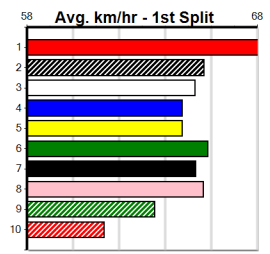

GREYHOUND ADOPTION PROGRAM

Distance: 350m, Race Type: Mixed 4/5, Total Prizemoney: $3,360
1st: $2,250, 2nd: $690, 3rd: $345, 4th: $75

WAR TIME NOVELTY (7) can explode mid race in his races and he looks hard to hold out with any luck in this. CRUSH YOUR RUSH (3) has recorded scorching wins in 2 of his last 3 starts and looks like the danger. GRETEL'S GIRL (8) has claims as well.

Watchdog Tips: 7 3 8 1 Bet: Win 7

Race card for SONIC DIESEL [4]. Includes dog details, owner, sire, dam, trainer, winning distances, weights, and a box history table.

Race card for REDSHIFT ALPHA (NSW)[5]. Includes dog details, owner, sire, dam, trainer, winning distances, weights, and a box history table.

Race card for CRUSH YOUR RUSH (NSW)[5]. Includes dog details, owner, sire, dam, trainer, winning distances, weights, and a box history table.

Race card for SIT AND STEER [5]. Includes dog details, owner, sire, dam, trainer, winning distances, weights, and a box history table.

Race card for CASH NOW (NSW)[5]. Includes dog details, owner, sire, dam, trainer, winning distances, weights, and a box history table.