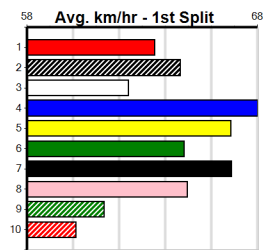

SPORTSBET MAKE IT A MULTI

Distance: 300m, Race Type: Grade 5, Total Prizemoney: $2,925
1st: $1,950, 2nd: $600, 3rd: $300, 4th: $75

INTO OBSCURITY (7) was a fast last start winner here and she may only need an ounce of luck at box rise to salute again. CASHING CHEQUES (1) is resuming from 5 months out in this but has the talent to challenge if fully fit first up.

Watchdog Tips: [7] [1] [2] [4] Bet: Win 7

CASHING CHEQUES (NSW)[5] Resuming, class runner if fully fit, major player. $2.80
RF Dog Sep-20 Sire: ASTON DEE BEE Dam: OPULENCE
Owner(s): L Miller Trainer: Craig Treherne (Lara)
Winning Distances: < 300m (0) 300 - 399m (2) 400 - 499m (14) 500 - 599m (0) 600 - 699m (0) > 700m (0)
Winning Weights: 37.6(3) 37.7(4) 37.8(2) 38.1(2) 38.2(3) 38.4(1) 38.6(1)
5th (8) 37.4 435 SLE R6 24-Sep-23 24.59 24.20 6.00L CRUMBLE MONELLI (24.20) M/556 . . . 5.30 $5.10 SH
1st (6) 37.6 450 SHP R6 27-Jun-23 24.99 24.99 4.25L ROJO SILVER FOX (25.27) M/211 . . . 6.64 $1.30 5

PADDY ALMIGHTY [5] Explosive winner here 2 starts back, big chance. $4.20
BK Dog Jun-21 Sire: MEPUNGA BLAZER Dam: VENUS ALLEN
Owner(s): G Mcmillan Trainer: Elaine Wood (Nambrok)
Winning Distances: < 300m (0) 300 - 399m (4) 400 - 499m (0) 500 - 599m (0) 600 - 699m (0) > 700m (0)
Winning Weights: 37.1(1) 37.6(1) 37.7(1) 37.9(1)
7th (2) 37.9 300 HVL R3 17-Nov-23 17.53 16.92 7.00L KNEW THAT (17.07) S/8 . . . 4.16 $11.20 T3-7
1st (4) 37.6 300 HVL R2 15-Oct-23 17.14 16.59 0.10L DONNYBROOK FLYER M/2 . . . SW . 4.00 $24.60 M

TARYN'S BLUE [5] Plenty of talent but needs to lead, tested here. $8.50
BE Bitch Sep-21 Sire: NOLEN Dam: MUZA'S ANGEL
Owner(s): Y Andrews Trainer: Yvonne Andrews (Kilmany)
Winning Distances: < 300m (0) 300 - 399m (5) 400 - 499m (0) 500 - 599m (0) 600 - 699m (0) > 700m (0)
Winning Weights: 26.2(1) 26.9(1) 27.1(2) 27.3(1)
6th (8) 26.8 395 TRA R5 01-Mar-24 22.68 22.08 4.25L RILEY COIN (22.38) Q/343 . . . 3.77 $7.40 5
1st (2) 26.9 350 TRA R3 06-Dec-23 19.75 19.59 3.00L SODA NIBBLES (19.95) M/11 . . . 6.53 $28.00 X67

DUCHESS SAL [5] Can race on the speed from the outset, threat. $6.00
BK Bitch Sep-20 Sire: ASTON DEE BEE Dam: ZULU MYSTIQUE
Owner(s): T Salpigtidis Trainer: Margaret Salvatore (Plenty)
Winning Distances: < 300m (0) 300 - 399m (9) 400 - 499m (0) 500 - 599m (0) 600 - 699m (0) > 700m (0)
Winning Weights: 27.2(1) 27.4(1) 27.8(1) 28.0(3) 28.1(1) 28.2(2)
3rd (8) 27.6 300 HVL R4 12-Nov-23 16.94 16.46 0.50L JIMMY THE BEAR (16.91) Q/1 . . . 3.86 $5.70 5
1st (1) 27.4 300 HVL R5 14-May-23 16.91 16.52 1.25L MAJOR PHANTOM (16.98) M/2 . . . 3.91 $2.90 RWH

NEW ARRANGEMENT [5] Can show early speed but place looks best. $12.00
BKW Dog Dec-20 Sire: HOOKED ON SCOTCH Dam: VITALISER
Owner(s): G Walker Trainer: Grant Walker (Warragul)
Winning Distances: < 300m (0) 300 - 399m (5) 400 - 499m (0) 500 - 599m (0) 600 - 699m (0) > 700m (0)
Winning Weights: 30.0(1) 30.1(1) 30.2(2) 30.3(1)
3rd (2) 30.3 300 HVL R11 24-Dec-23 16.91 16.46 2.50L FIBULARIS (16.75) M/2 . . . 3.89 $6.20 5
1st (4) 30.3 300 HVL R1 29-Sep-23 16.73 16.73 3.75L DASH ABOUT (16.99) Q/1 . . . 3.87 $1.20 M