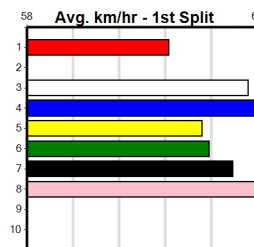

Distance: 300m, Race Type: Mixed 6/7, Total Prizemoney: $2,925
1st: $1,950, 2nd: $600, 3rd: $300, 4th: $75

BLAZING DINO (8) recorded a top debut win before being injured last time out and he looks like the one to beat if fully fit today. SUPERIOR MONIQUE (3) showed good speed in her solid debut win 2 starts back and she could be prominent throughout.

Watchdog Tips: **8** **3** **1** **4** **Bet:** Win 8

Form Box Wgt Dist Track Date Time BON Margin 1st/2nd (Time) PIR Checked Comment W/R Split 1 S/P Grade

OUT OF CHARGE [6] Good win from this draw 2 starts back, chance. **$7.00**
WF Dog Jan-22 Sire: OUT OF RANGE Dam: FURIOUS FLOSS Trainer: Susan Abela (Clyde)
Owner(s): S Abela
Winning Distances: < 300m (0) 300 - 399m (1) 400 - 499m (1) 500 - 599m (0) 600 - 699m (0) > 700m (0)
Winning Weights: 34.1(1) 34.4(1)
3rd (2) 34.2 400 WGL R3 21-Dec-23 23.51 22.84 3.75L PANAMA PARADE (23.25) Q/13 . . . SW . . . 8.59 $6.30 M
1st (7) 34.4 300 HVL R2 24-Jan-24 16.87 16.66 2.50L GIVE ME LOVE (17.04) M/1 . . . . . 3.97 $3.20 M
5th (6) 34.6 300 HVL R3 04-Feb-24 16.93 16.34 5.50L ASTON CAYENNE (16.55) M/7 . . . . . 3.94 $9.80 X67
7th (4) 34.6 350 HVL R4 09-Feb-24 20.31 19.65 6.50L LITTLE FAST BULL (19.88) M/8 . . . . . 6.81 $4.80 T3-7
6th (6) 34.3 300 HVL R3 14-Feb-24 17.46 17.01 4.50L RIO BLAZER (17.16) M/7 . . . . . 4.03 $1.30 7
5th (3) 34.0 300 HVL R11 27-Feb-24 17.00 16.59 3.75L MORE BOOST RICO (16.74) M/3 . . . . . 4.00 $17.60 7
1st (1) 34.1 400 WGL R3 25-Apr-24 22.93 22.52 5.50L OUR GLAD (23.30) Q/11 . . . . . 8.42 $2.30 7
4th (3) 34.1 400 WGL R10 09-May-24 23.66 23.16 6.50L SKY HIGH DREAMS (23.21) M/44 . . . . . 8.90 $3.80 6G
Last 3 wins NOT included above
Box History
Prize Best $2340.00
Starts 16.87(7)-24/1/24
Trk/Dts 10-2-0-1
APM 4-1-0-0 1766

BLUE CHINCHILLA [6] Smart all the way wins in her last 2, must respect **$8.00**
BE Bitch Apr-22 Sire: SHIMA SHINE Dam: FLOSSING Trainer: Julie Grindley (Gladysdale)
Owner(s): MARLIE (SYN), J Grindley, M Grindley, K Sweeney
Winning Distances: < 300m (0) 300 - 399m (2) 400 - 499m (0) 500 - 599m (0) 600 - 699m (0) > 700m (0)
Winning Weights: 27.3(1) 27.6(1)
3rd (4) 27.2 300 HVL R2 25-Feb-24 17.14 16.27 6.50L FAST LOVE (16.71) M/4 . . . . . 3.93 $8.30 MH
8th (4) 27.3 300 HVL R2 03-Mar-24 17.24 16.66 7.50L FAST LOVE (16.74) M/4 . . . . . 3.96 $38.50 MF
1st (1) 27.3 300 HVL R1 15-Mar-24 16.99 16.83 2.75L TYRANT TYRIAN (17.17) M/1 . . . . . 3.90 $3.20 T3-M
1st (2) 27.6 300 HVL R4 03-May-24 17.12 16.90 0.75L FERNLEIGH (17.16) M/1 . . . SW . . . 3.91 $2.40 T3-7
Last 3 wins NOT included above
Box History
Prize Best $2260.00
Starts 16.99(1)-15/3/24
Trk/Dts 4-2-0-1
APM 4-2-0-1 1756

SUPERIOR MONIQUE [7] Showed speed in solid debut win 2 back, danger. **$5.50**
BK Bitch Jan-22 Sire: SUPERIOR PANAMA Dam: SUPERIOR FAITH Trainer: Joyce Condon (Devon Meadows)
Owner(s): J Wynd
Winning Distances: < 300m (0) 300 - 399m (0) 400 - 499m (1) 500 - 599m (0) 600 - 699m (0) > 700m (0)
Winning Weights: 27.1(1)
1st (1) 27.1 400 WGL R2 14-Oct-23 22.86 22.55 2.75L UPPER'S FLYER (23.04) Q/11 . . . . . 8.43 $5.00 M
ST (-) 27.6 350 TRA 22-Apr-24 19.87 . . . . . 0.01L Trial Cleared M . . . . . 1of1 . . . ST . . .
7th (7) 27.3 350 HVL R2 12-May-24 19.97 19.33 4.50L BOUNDING CHIEF (19.67) M/5 . . . . . 6.69 $11.10 X67
Last 3 wins NOT included above
Box History
Prize Best $1680.00
Starts FSTD
Trk/Dts 2-1-0-0
APM 0-0-0-0 336