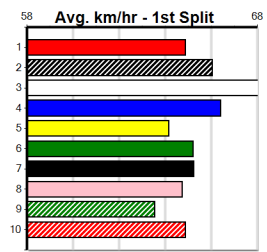

GRV VICBRED SERIES HT1

Distance: 350m, Race Type: Grade 5 Heat, Total Prizemoney: $2,925
1st: $1,950, 2nd: $600, 3rd: $300, 4th: $75

HUMIDITY (3) was a fast all the way city winner 3 starts back and he may only need to get away on even terms to salute again in this. DR. FALKOR (7) can explode soon after box rise in his races and he looks like the main danger with an ounce of luck.

Watchdog Tips: 3 7 1 8 Bet: Box Trifecta 1,3,7 ($10 for 166.67%)

Race 1: FIRE HOSE [5] Top draw, solid win last start, big chance here. $4.60. Dog: Aug-20, Sire: AUSSIE INFRARED, Dam: OKAWA IN BLACK. Trainer: Christopher Tilley (Sale). Includes winning distances, weights, and a box history table.

Race 2: BLUEBELLE COLOUR [5] Can show early speed but place looks best. $15.00. Dog: Nov-21, Sire: WHISKEY RIOT, Dam: COOLER COLOUR. Trainer: James Reynolds (Pearcedale). Includes winning distances, weights, and a box history table.

Race 3: HUMIDITY [5] Fast all the way city win 3 back, hard to hold out. $2.80. Dog: Dec-21, Sire: BARCIA BALE, Dam: PYROCUMULUS. Trainer: Ashlee Terry (Lara). Includes winning distances, weights, and a box history table.

Race 4: SAILPLANE [5] Can race in a forward position here, place hopes. $21.00. Dog: Sep-21, Sire: DESTINI FIREBALL, Dam: DESTINI CATALINA. Trainer: Paul Ellul (Noble Park North). Includes winning distances, weights, and a box history table.

Race 5: CINDY'S BOY [5] Resuming after 469 days out, may need the run. $12.00. Dog: Feb-21, Sire: BARCIA BALE, Dam: SMOKIN' CINDY. Trainer: Colin Dalton (Coldstream). Includes winning distances, weights, and a box history table.