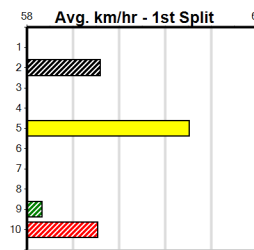

1
10:41AM

(VIC time)

Distance: 350m, Race Type: Maiden, Total Prizemoney: $2,535
1st: $1,680, 2nd: $520, 3rd: $260, 4th: $75

GOLD HARADA (5) has shown plenty of talent in his 4 starts to date and he may be the one they need to beat in this. BANK ROBBER (3) is a littermate of the talented Winking Willie and he could race well on debut. ESPECIAL YOGI (2) has claims as well.

Watchdog Tips: **5** **3** **2** **8** **Bet:** Box Trifecta 2,3,5,8 ($10 for 41.67%)

Form	Box	Wgt	Dist	Track	Date	Time	BON	Margin	1st/2nd (Time)	PIR	Checked	Comment	W/R	Split 1	S/P	Grade

1

CRYPTO PRINCE [M] **$8.00**
1st runner from a handy dam, betting best guide.
BK Dog Sep-22 Sire: ASTON RUPEE Dam: PRINCESS LACE
Owner(s): Crypto Syndicate (SYN), B De rozario, M Brigham Trainer: Brendan De rozario (Cranbourne)
Winning Distances: < 300m (0) 300 - 399m (0) 400 - 499m (0) 500 - 599m (0) 600 - 699m (0) > 700m (0)
Winning Weights:

Bx	1st	2nd	3rd	4th	5th	6th	7th	8th
1								
2								
3								
4								
5								
6								
7								
8								

Last 3 wins NOT included above

Prize Best	$0
Starts	0-0-0-0
Trk/Dts	0-0-0-0
APM	0

2

ESPECIAL YOGI [M] **$7.00**
Handy placings in 2 of 3 to date, big chance here.
BK Dog Nov-21 Sire: BARCIA BALE Dam: MERCEDES RED
Owner(s): P Knott Trainer: Peter Knott (Carnegie)
Winning Distances: < 300m (0) 300 - 399m (0) 400 - 499m (0) 500 - 599m (0) 600 - 699m (0) > 700m (0)
Winning Weights:

Bx	1st	2nd	3rd	4th	5th	6th	7th	8th
1								
2								
3								
4								
5								
6		1						
7					1			
8		1						

Last 3 wins NOT included above

Prize Best	$720.00
Starts	FSTD
Trk/Dts	3-0-2-0
APM	0-0-0-0

3

BANK ROBBER [M] **$4.60**
Litter includes the talented Winking Willie.
BEBD Dog Feb-22 Sire: BERNARDO Dam: SILVER SALUTE
Owner(s): D Rhodes Trainer: Donald Rhodes (Heyfield)
Winning Distances: < 300m (0) 300 - 399m (0) 400 - 499m (0) 500 - 599m (0) 600 - 699m (0) > 700m (0)
Winning Weights:

Bx	1st	2nd	3rd	4th	5th	6th	7th	8th
1								
2								
3								
4								
5								
6								
7								
8								

Last 3 wins NOT included above

Prize Best	$0
Starts	0-0-0-0
Trk/Dts	0-0-0-0
APM	0

4

CRYPTO ROYALTY [M] **$12.00**
Littermate of the 1, watch betting.
BK Bitch Sep-22 Sire: ASTON RUPEE Dam: PRINCESS LACE
Owner(s): Crypto Syndicate (SYN), B De rozario, M Brigham Trainer: Robert Colpoys (Bass)
Winning Distances: < 300m (0) 300 - 399m (0) 400 - 499m (0) 500 - 599m (0) 600 - 699m (0) > 700m (0)
Winning Weights:

Bx	1st	2nd	3rd	4th	5th	6th	7th	8th
1								
2								
3								
4								
5								
6								
7								
8								

Last 3 wins NOT included above

Prize Best	$0
Starts	0-0-0-0
Trk/Dts	0-0-0-0
APM	0

5

GOLD HARADA (NSW)[M] **$3.60**
Shown talent in his 4 starts to date, can go close
BEBD Dog Mar-22 Sire: GOOD ODDS HARADA Dam: ZIPPING CIA
Owner(s): PAW A COLD ONE (SYN), G Fullerton, N Fullerton, K Fullerton, D Fullerton, C Parish, J Rice, J Th Trainer: Darryl Fullerton (Long Gully)
Winning Distances: < 300m (0) 300 - 399m (0) 400 - 499m (0) 500 - 599m (0) 600 - 699m (0) > 700m (0)
Winning Weights:

Bx	1st	2nd	3rd	4th	5th	6th	7th	8th
1								
2		1						
3				1				
4		1						
5				1				
6								
7								
8								

Last 3 wins NOT included above

Prize Best	$670.00
Starts	FSH
Trk/Dts	4-0-0-2
APM	0-0-0-0