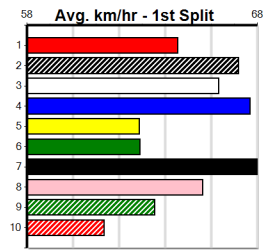

JASON McKEOWN PHOTOGRAPHY

Distance: 350m, Race Type: Grade 5, Total Prizemoney: $2,925
1st: $1,950, 2nd: $600, 3rd: $300, 4th: $75

CASHED OUT (2) can race on the speed from the outset in this and she will be hard to reel in if she can find the arm. LYNDL SAID NO (5) has been racing in fine fashion of late and has the turn of foot once balanced to challenge in this.

Watchdog Tips: 2 5 7 1 Bet: Box Trifecta 1,2,5,7 ($10 for 41.67%)

Race card for KNEW THAT [5]. Includes details on owner (G Gledhill), sire (STAGGER), dam (JILLY BE BRAVE), and trainer (Gavin Gledhill). Lists winning distances, weights, and a detailed race history table with columns for box, split, and grade.

Race card for CASHED OUT (TAS)[5]. Includes details on owner (R Brittain), sire (EL GRAND SENOR), dam (JUST BROWSING), and trainer (Grant Walker). Lists winning distances, weights, and a detailed race history table.

Race card for EVIE MALDINI [5]. Includes details on owner (J Beach), sire (DROOPYS MALDINI), dam (ONE STEP AHEAD), and trainer (Craig Treherne). Lists winning distances, weights, and a detailed race history table.

Race card for MASTER ZORRO [5]. Includes details on owner (D Bourke), sire (BARCIA BALE), dam (INVICTUS REIGN), and trainer (David Bourke). Lists winning distances, weights, and a detailed race history table.

Race card for LYNDL SAID NO [5]. Includes details on owner (E Scott), sire (HARD STYLE RICO), dam (DYNA QUOTA), and trainer (Paul Jones). Lists winning distances, weights, and a detailed race history table.