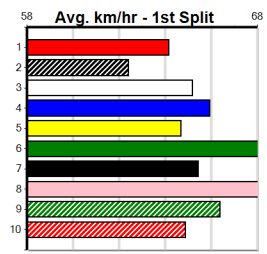

MR HUMMER LIMOS

Distance: 300m, Race Type: Mixed 4/5, Total Prizemoney: $3,360
1st: $2,250, 2nd: $690, 3rd: $345, 4th: $75

MAJOR CYCLONE (8) can set the tempo soon after box rise in this and he could prove hard to reel in if he can do so. SMART TALK (1) can explode once balanced and he looks like the danger from the gun draw. CHOP (6) mixes his form but has talent.

Watchdog Tips: **8** **1** **6** **5** **Bet:** **Win 8**

Form Box	Wgt	Dist	Track	Date	Time	BON	Margin	1st/2nd (Time)	PIR	Checked	Comment	WR	Split 1	S/P	Grade
SMART TALK [5] $3.60															
Gun draw, can explode once balanced, danger.															
BK Dog May-20 Sire: FERNANDO BALE Dam: IT'S ALL TALK Trainer: Angela Galea (Sunshine North)															
Owner(s): A Galea															
Winning Distances: < 300m (0) 300 - 399m (4) 400 - 499m (9) 500 - 599m (0) 600 - 699m (0) > 700m (0)															
Winning Weights: 33.6(1) 33.8(2) 33.9(1) 34.2(1) 34.4(1) 34.6(1) 35.1(5) 35.5(1)															
1	8	35.1	460	GEL	R8	29-Dec-23	25.91	25.91	0.10L PISCOPO BALE (25.92)	M/532			6.78	$4.50	X45
3	6	35.2	460	WGL	R5	05-Jan-24	25.90	25.41	5.50L ALPHA ZULU (25.54)	M/544			6.74	$18.30	SH
6	4	35.0	300	HVL	R10	25-Feb-24	16.88	16.27	6.00L ON A MISSION (16.48)	S/6	SW		4.03	$15.10	FFA
5	6	35.2	300	HVL	R10	03-Mar-24	16.80	16.66	2.00L MATRIX BALE (16.66)	M/7			4.03	$11.10	X45
2	3	35.2	300	HVL	R4	13-Mar-24	16.53	16.41	0.50L SWINDLED (16.51)	M/2	SW		3.93	$8.20	S
8	4	35.0	300	HVL	R7	17-Mar-24	16.54	16.24	4.50L DESTRUCTIVELY (16.24)	S/8			4.03	$77.00	S
5	5	35.5	300	HVL	R11	05-May-24	17.03	16.69	3.00L TROPIC MAN (16.82)	S/7			4.08	$5.30	X45
3	6	35.7	300	HVL	R4	12-May-24	16.90	16.66	3.5L HIDDEN STONES (16.66)					$6.70	X45
Last 3 wins NOT included above															
1	4	35.1	400	GEL	R9	16-Jun-23	22.59	22.56	3.00L DESMONDE (22.80)	S/43			8.53	$1.40	X34
1	1	35.1	395	TRA	R11	14-Jul-23	22.42	22.00	2.00L SHAVANO (22.55)	S/732			3.84	$1.50	5H
1	3	35.1	300	HVL	R6	17-Dec-23	16.54	16.54	2.75L UNCLE ROSCO (16.72)	S/5			3.97	$2.10	X45
Box History															
Bx	1st	2nd	3rd	4th	5th	6th	7th	8th							
1	3	2	1												
2	1	1	1	1	2										
3	1	1			1	1									
4	2	2	1	2	2	2		1							
5					1	1									
6	2	1	2	1	2				1						
7	2	1				2									
8	2	2		1		1	1	1							
Prize	$47130.00														
Best	16.54(3)-17/12/23														
Starts	49-13-10-5														
Trk/Dts	8-1-1-1														
APM	8009														
QUILLA REEF [4] $10.00															
Scorching all the way win here 3 back, keep safe.															
BK Bitch Feb-21 Sire: FERNANDO BALE Dam: BOQUILLA Trainer: Helen Deavin (Ballarat)															
Owner(s): R Boag															
Winning Distances: < 300m (0) 300 - 399m (10) 400 - 499m (0) 500 - 599m (0) 600 - 699m (0) > 700m (0)															
Winning Weights: 25.6(1) 25.7(1) 25.8(1) 25.9(3) 26.0(1) 26.3(1) 26.4(2)															
7	5	26.0	300	HVL	R11	25-Feb-24	16.88	16.27	9.00L GUNAI PRINCESS (16.27)	M/8			3.93	$82.60	X45
8	3	26.0	390	BAL	R12	27-Feb-24	22.62	21.65	9.50L MR. BARTENDER (21.97)	M/88			8.72	$11.60	5
2	4	26.0	300	HVL	R11	05-Mar-24	16.69	16.48	2.00L SHADY BANNER (16.55)	M/2			3.91	$5.70	5
3	7	26.2	300	HVL	R10	10-Mar-24	16.61	16.33	2.00L MY MATE MINA (16.48)	M/1			3.86	$4.10	5
6	6	26.2	300	HVL	R1	13-Mar-24	17.02	16.41	3.25L DR. ZEPHER (16.80)	Q/2			3.91	$22.70	X45
1	3	26.3	300	HVL	R4	17-Mar-24	16.64	16.24	0.50L LISSY FERNANDO (16.67)	M/1	SW		3.84	$5.40	5
8	1	26.0	390	BAL	R11	27-Mar-24	23.54	21.93	22.00L SPRING AMMO (22.06)	Q/78	VO		8.66	$13.70	5
7	1	26.0	390	BAL	R12	07-Apr-24	22.59	21.82	6.50L BLACKPOOL DOZER (22.16)	M/67			8.55	$20.70	5
Last 3 wins NOT included above															
1	8	25.9	390	BAL	R9	28-Oct-23	22.39	22.16	3.75L MISS COSMIC LEE (22.65)	M/11			8.51	$6.90	5
1	6	25.9	390	BAL	R2	09-Dec-23	22.68	22.68	0.50L SUNSHINE JACK (22.70)	M/23			8.44	$3.50	5
1	8	25.9	300	HVL	R11	14-Jan-24	16.83	16.55	0.50L IN THE NAVY (16.87)	M/7		W	3.90	$10.30	5
Box History															
Bx	1st	2nd	3rd	4th	5th	6th	7th	8th							
1	3	1	1	1	1			1	1						
2		1	1	2											
3	1	1	2											1	1
4	2	2	2	2		1									
5		1		1	1	1	3	1