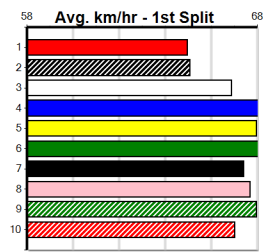

SPORTSBET WARRNAMBOOL CUP FINAL

Distance: 450m, Race Type: S/E Group 2, Total Prizemoney: $83,000
1st: $55,000, 2nd: $16,000, 3rd: $8,000, 4th: $4,000

MATT LOCH (4) has turned in some electrifying performances of late and he should find the rail early. FLYING ZULU (6) is a gifted chaser and he can follow the four and five across early on. FERNANDO PHIL (5) will be in the mix throughout

Watchdog Tips: 4 6 5 3 Bet: Win 4

Race 1: SUPER SHANKS (QLD)[4] Big engine but the pace in the middle is a worry $21.00. Includes dog details, winning distances, weights, and a box history table.

Race 2: TROOPER TEARS (NSW)[3] Powerful type but better suited to a wider draw $10.00. Includes dog details, winning distances, weights, and a box history table.

Race 3: MORTON [2] Superstar but may get crowded early, risky $4.00. Includes dog details, winning distances, weights, and a box history table.

Race 4: MATT LOCH [3] Airborne at present, should find the rail, yes $3.40. Includes dog details, winning distances, weights, and a box history table.

Race 5: FERNANDO PHIL [3] Powerful type, follows the four across, threat $6.00. Includes dog details, winning distances, weights, and a box history table.