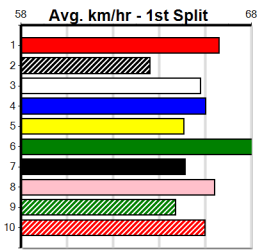

BROAD TREE CARE

Distance: 390m, Race Type: Grade 5, Total Prizemoney: $2,925
1st: $1,950, 2nd: $600, 3rd: $300, 4th: $75

FRONT COVER (6) has brilliant pace once balanced and she should carve up the inside division.
LEGAL BUD (7) is a consistent type and he will get a nice cart across early on. LOTHBROK GIRL (8) likes to stay wide in her races.

Watchdog Tips: 6 7 8 2 Bet: Box Trifecta 2,6,7,8 ($10 for 41.67%)

LEE LEE CABANG [5] Solid record here but this class may test $14.00
Owner(s): R Gavin
Winning Distances: < 300m (0) 300 - 399m (6) 400 - 499m (1) 500 - 599m (0) 600 - 699m (0) > 700m (0)
Trainer: Kevin Gavin (Killarney)

TINKER CONALL [5] Big engine but prefer out wide, risky $6.50
Owner(s): C Burns
Winning Distances: < 300m (0) 300 - 399m (1) 400 - 499m (3) 500 - 599m (1) 600 - 699m (0) > 700m (0)
Trainer: Jennifer Burns (Balliang)

ASTON RADAR [5] Wide runner in two won't help, may find bother $8.00
Owner(s): R Borda
Winning Distances: < 300m (0) 300 - 399m (2) 400 - 499m (5) 500 - 599m (0) 600 - 699m (0) > 700m (0)
Trainer: Tracie Price (Compton)

REDEEMER FORTUNE (SA)[5] Good early burn but will get tired, place best $6.00
Owner(s): Gone with the Win (SYN), P Wescott, A Duross-wescott, Z Newson
Winning Distances: < 300m (0) 300 - 399m (3) 400 - 499m (4) 500 - 599m (0) 600 - 699m (0) > 700m (0)
Trainer: Briana Robertson -Ieech (Smeato)

NIMBLE WILLOW [5] Front runner, too much pace in six, tough ask $12.00
Owner(s): M Bloom
Winning Distances: < 300m (0) 300 - 399m (1) 400 - 499m (2) 500 - 599m (0) 600 - 699m (0) > 700m (0)
Trainer: Debbie Goudge (Terang)