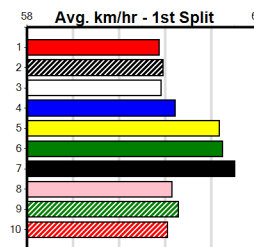

GRV VICBRED SERIES (1-4 WINS) HT3

Distance: 390m, Race Type: Restricted Win Heat, Total Prizemoney: $2,925
1st: $1,950, 2nd: $600, 3rd: $300, 4th: $75

GRACILIS (7) was brilliant when placed here last week and she will go one better tonight. TRICKY DISCO (3) has a nice turn of foot and he can find the rail in the early stages. JUST TIME (4) may be place value.

Watchdog Tips: 7 3 4 5 Bet: Win 7

ROYAL INNINGS [5] Resuming, can push wide, trouble ahead $9.00
BK Bitch Sep-21 Sire: BARCIA BALE Dam: MISS INNINGS
Owner(s): Quill Langton Ponting (SYN), A Langton, J Quill, R Ponting
Trainer: Mark Johnson (Ross Creek)
Winning Distances: < 300m (0) 300 - 399m (0) 400 - 499m (3) 500 - 599m (0) 600 - 699m (0) > 700m (0)
Winning Weights: 31.0(3)
3rd (3) 30.7 400 GEL R1 02-Jun-23 23.30 22.54 9.00L MAJOR REQUEST (22.70) M/23 . . . SW . 8.56 $5.70 M
1st (8) 31.0 400 GEL R2 11-Jun-23 22.88 22.64 1.5L DIVA DAVINA (22.98) S/21 . . . . . 8.51 $4.00 M
1st (8) 31.0 460 GEL R3 20-Jun-23 26.50 25.71 3.25L PACIFIC DANCER (26.72) M/111 . . . . . 6.68 $4.20 7
4th (3) 30.8 460 GEL R2 24-Jun-23 26.40 25.50 10.00 MEPUNGA LOAF (25.71) M/444 . . . . . 6.69 $4.20 X67
1st (8) 31.0 460 GEL R2 30-Jun-23 26.45 25.65 0.50L SQUIGGLY GUS (26.48) M/211 . . . SW . 6.72 $3.10 RW
8th (3) 30.3 400 GEL R12 27-Oct-23 23.36 22.16 16.00 BLUE TUNGSTEN (22.30) S/68 . . . . . 8.80 $18.50 5
8th (6) 30.3 400 GEL R3 03-Nov-23 23.69 22.75 11.00 SLINGSHOT FLARE (22.98) S/68 . . . . . 8.85 $12.20 5
Last 3 wins NOT included above
Box History
Bx 1st 2nd 3rd 4th 5th 6th 7th 8th
1 1 1 1 1 1 1 1
2 1 1 1 1 1 1 1
3 1 1 1 1 1 1 1
4 1 1 1 1 1 1 1
5 1 1 1 1 1 1 1
6 1 1 1 1 1 1 1
7 1 1 1 1 1 1 1
8 1 1 1 1 1 1 1
Prize Best $5040.00
Starts FSH
Trk/Dts 7-3-0-1
APM 0-0-0-0 1008

DUCHESS GEORGIA [5] Talented but is another who pushes wide $7.50
BK Bitch Jun-22 Sire: BERNARDO Dam: SUFFRAGETTE
Owner(s): BCTC (SYN), B Brooks, D Dalton
Trainer: Darren Fisher (Lara)
Winning Distances: < 300m (0) 300 - 399m (0) 400 - 499m (3) 500 - 599m (0) 600 - 699m (0) > 700m (0)
Winning Weights: 26.9(1) 27.2(2)
4th (7) 27.1 425 BEN R1 28-Feb-24 24.87 24.18 1.5L HIGH COTTON (24.77) M/423 . . . W 6.77 $2.70 T3-M
5th (4) 26.7 450 SHP R2 05-Mar-24 26.16 25.29 4.75L HAD A MISCHIEF (25.84) M/314 . . . . . 6.73 $4.90 RW
1st (4) 26.9 450 BAL R3 15-Mar-24 25.72 25.36 1.00L MAJESTIC GEORGE (25.78) Q/111 . . . W 6.59 $2.70 M
1st (1) 27.2 425 BEN R3 20-Mar-24 24.59 24.11 0.75L SHANLYN ROVER (24.63) M/111 . . . . . 6.68 $2.00 X67
1st (4) 27.2 425 BEN R2 26-Mar-24 24.09 23.91 3.5L MORE BOOST RICO (24.32) M/111 . . . W 6.52 $6.60 6G
7th (1) 27.3 450 WBL R9 04-Apr-24 26.86 24.72 15.00 RABADA (25.82) M/457 . VO . 6.75 $3.70 5
3rd (8) 27.2 450 WBL R8 08-Apr-24 25.74 25.51 3.00L STRESS TEST (25.54) M/222 . . . . . 6.80 $3.10 5
6th (3) 27.3 390 BAL R12 17-Apr-24 22.69 22.22 7.00L ARANDT'S GIRL (22.22) M/57 . . . W 8.65 $11.80 5
Last 3 wins NOT included above
Box History
Bx 1st 2nd 3rd 4th 5th 6th 7th 8th
1 1 1 1 1 1 1 1
2 1 1 1 1 1 1 1
3 1 1 1 1 1 1 1
4 2 1 1 1 1 1 1
5 1 1 1 1 1 1 1
6 1 1 1 1 1 1 1
7 1 1 1 1 1 1 1
8 1 1 1 1 1 1 1
Prize Best $4023.57
Starts FSTD
Trk/Dts 11-3-1-1
APM 0-0-0-0 3166