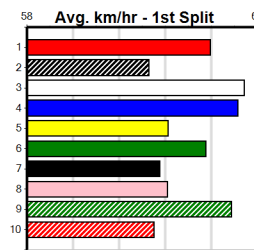

WARRNAMBOOL MEMBERS CUP FINAL

4

7:09PM

(VIC time)

Distance: 390m, Race Type: S/E Final, Total Prizemoney: $10,075
1st: $7,000, 2nd: $2,000, 3rd: $1,000, 4th: $75

AMINAH (8) was a dominant 22.07 winner here last time and a similar run tonight will see her score again. ESPECIAL DIGGER (1) is racing with confidence and she is drawn to be in the top three throughout. TINKER GOOSE (2) has claims

Watchdog Tips: **8** **1** **2** **3** **Bet:** **Win 8**

1

ESPECIAL DIGGER [4] **Racing well, settles on the pace, danger** **$3.60**
RF Bitch Jul-20 Sire: ORSON ALLEN Dam: ANTARCTIC LASS Trainer: Elise Knott (Carnegie)
Owner(s): P Knott
Winning Distances: < 300m (0) 300 - 399m (4) 400 - 499m (2) 500 - 599m (0) 600 - 699m (0) > 700m (0)
Winning Weights: 26.9(2) 27.0(1) 27.5(1) 27.9(1) 28.1(1)

2nd	3rd	4th	5th	6th	7th	8th	9th	10th
2nd (8) 27.2 390 SHP R12 11-Mar-24 22.44 21.89 4.75L YANKEE GIRL (22.12) S/22 . . . . . 8.64 $11.30 5								
7th (8) 26.8 425 BEN R3 16-Mar-24 24.32 23.61 6.00L GAS LANTERN (23.93) M/234 . . . . . 6.58 $15.70 RW								
6th (3) 26.9 390 SHP R10 21-Mar-24 22.93 22.23 6.50L MARKET BLUE (22.49) M/87 . . . . . 9.04 $4.10 T3-5								
5th (3) 27.3 435 SLE R8 27-Mar-24 25.06 24.59 5.50L DR. SPOKES (24.70) M/212 . . . . . 5.23 $15.40 5								
1st (5) 27.5 400 GEL R12 02-Apr-24 22.98 22.50 1.00L MAN OF FIRE (23.03) Q/11 . . . . . 8.48 $13.00 5								
3rd (4) 28.0 350 MBS R4 09-Apr-24 19.93 19.52 1.75L CANYA CRUSADER (19.81) 0 . . . . . $5.50 6								
1st (8) 27.9 300 MBS R6 16-Apr-24 16.94 16.74 5.00L LAST ICEBERG (17.29) 0 SAMP 4.49 $1.30 6								
1st (8) 28.1 390 WBL R10 22-Apr-24 22.32 22.06 3.75L KING KABOOM (22.57) M/11 . . . SW . . . . . 8.58 $2.70 SH								

Last 3 wins NOT included above

1st (4) 26.9 350 HVL R3 05-Jan-24 19.62 19.49 3.25L STELLA RENO (19.84) Q/1 . . . . . 6.49 $12.70 T3-M
1st (8) 27.0 425 BEN R3 24-Jan-24 24.14 24.14 3.5L COOPER SUMMER (24.38) M/111 . . . SW 6.56 $14.60 T3-7
1st (2) 26.9 390 SHP R1 26-Feb-24 22.43 21.99 3.00L ASTON MADDOX (22.63) M/11 . . . SW 8.47 $52.60 X67

Box History

Bx	1st	2nd	3rd	4th	5th	6th	7th	8th
1	2	2	2	1	1			
2	1	2	1	1	1			
3		3		1	2	1		1
4	1		1		2	3		
5	1	1		2	2			1
6		1	1	2				1
7	1	1	1			2	3	
8	3	4	1					1

Prize Best Starts Trk/Dts APM: $13660.00, 22.32(8)-22/4/24, 59-6-14-7, 1-1-0-0, 6956