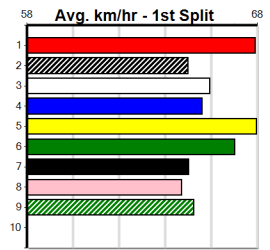

STAN LAKE MEMORIAL

Distance: 450m, Race Type: Special Event, Total Prizemoney: $10,075
1st: $7,000, 2nd: $2,000, 3rd: $1,000, 4th: $75

ICE BATH FORTH (5) was simply brilliant in a heat of the Cup here last week and the middle pin actually suits. MEPUNGA SHINE (4) just oozes class and he has the speed to cross the inside division. QUINLAN BALE (3) will explode mid race.

Watchdog Tips: 5 4 3 6 Bet: Win 5

TOP PAYER [3] Honest type but a few lengths off his best $8.00
BK Dog Jan-21 Sire: LOCHINVAR MARLOW Dam: PUZZLES
Trainer: Deb Carr (Minirera)
Winning Distances: < 300m (0) 300 - 399m (4) 400 - 499m (11) 500 - 599m (2) 600 - 699m (0) > 700m (0)
Winning Weights: 34.0(1) 34.2(1) 34.4(1) 34.5(4) 34.7(4) 34.8(1) 35.0(1) 35.1(2) 35.5(2)

MORAINÉ MARVEL [5] Steady record here, rises in class, prefer others $51.00
WBK Dog Nov-20 Sire: MY REDEEMER Dam: RADIO SILENT
Trainer: Glenn Judd (Noorat)
Winning Distances: < 300m (0) 300 - 399m (3) 400 - 499m (1) 500 - 599m (1) 600 - 699m (0) > 700m (0)
Winning Weights: 31.2(1) 31.7(1) 31.8(1) 31.9(2)

QUINLAN BALE (NSW)[1] Explodes mid race, major player with a clear run $6.00
BK Dog Jun-20 Sire: FERAL FRANKY Dam: ETHLA ALLEN
Trainer: Rebecca Gibbons (Avalon)
Winning Distances: < 300m (0) 300 - 399m (8) 400 - 499m (21) 500 - 599m (10) 600 - 699m (0) > 700m (0)
Winning Weights: 38.1(1) 38.3(2) 38.4(2) 38.5(3) 38.6(2) 38.7(3) 38.8(2) 38.9(4) 39.0(1) 39.1(3) 39.2(2) 39.3(2) 39.4(3)

MEPUNGA SHINE [3] All star, has the pace to cross, danger $2.80
BK Dog Feb-22 Sire: SHIMA SHINE Dam: MEPUNGA MOLLY
Trainer: Jeffrey Britton (Anakie)
Winning Distances: < 300m (0) 300 - 399m (0) 400 - 499m (3) 500 - 599m (7) 600 - 699m (0) > 700m (0)
Winning Weights: 31.8(2) 31.9(2) 32.0(1) 32.1(5)

ICE BATH FORTH [3] Brilliant last week, can go one better $4.00
FW Dog Aug-21 Sire: MEPUNGA CRUZER Dam: BIG BREBLER
Trainer: Mathew Wright (Wangoom)
Winning Distances: < 300m (0) 300 - 399m (0) 400 - 499m (8) 500 - 599m (2) 600 - 699m (0) > 700m (0)
Winning Weights: 33.2(2) 33.4(1) 33.5(1) 33.6(1) 33.7(1) 33.9(1) 34.0(1) 34.2(1) 34.6(1)

1

2

3

4

5