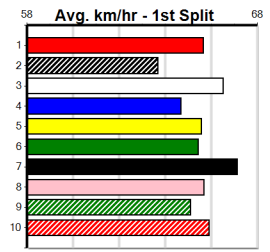

CASSIGN DESIGN

Distance: 390m, Race Type: Mixed 4/5, Total Prizemoney: $3,360
1st: $2,250, 2nd: $690, 3rd: $345, 4th: $75

ROCKET BALE (5) will find this a lot easier than his recent racing and he can assume control soon after box rise. MAXIMUM SHANAE (7) can come out running and she will pressure the yellow throughout. SAVANNAH RIOT (6) rounds out the genuine chances

Watchdog Tips: 5 7 6 4 Bet: Win 5

Form Box Wgt Dist Track Date Time BON Margin 1st/2nd (Time) PIR Checked Comment W/R Split 1 S/P Grade
MORAINE BALOO [4] Down on confidence, pace in the middle a worry $10.00
Owner(s): MORAINE (SYN), G Judd, S Judd
Sire: RAW ABILITY Dam: STRONGBETH
Trainer: Peter Fulton (Ecklin South)

CAPITAL GAIN [5] Another who is struggling, may find bother $21.00
Owner(s): MILLIONAIRES (SYN), J Farrugia, A Farrugia
Sire: MY REDEEMER Dam: MADAM BUTTERFLY
Trainer: Elizabeth Lloyd (Anakie)

HELLO SIRI [5] First look here, may need the run, place $10.00
Owner(s): Powellful Ryino (SYN), M Ryan, A Powell
Sire: FERNANDO BALE Dam: AMELIA CHRISTA
Trainer: Michael Ryan (Boronia)

ATTICUS BALE (NSW)[5] Resuming, capable when fit, keep safe $12.00
Owner(s): B Wheeler
Sire: JIMINY RENO Dam: SAMUS ALLEN
Trainer: Deborah Coleman (Lara)

ROCKET BALE (NSW)[5] Class edge, can hit the ground running, yes $2.40
Owner(s): B Wheeler
Sire: FERAL FRANKY Dam: DYNA CARMEN
Trainer: Robert Camilleri (Lara)

1

2

3

4

5