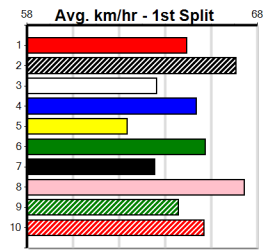

GRV VICBRED SERIES (1-4 WINS) HT1

1

5:56PM

(VIC time)

Distance: 390m, Race Type: Restricted Win Heat, Total Prizemoney: $2,925
1st: $1,950, 2nd: $600, 3rd: $300, 4th: $75

HOUSE OF TURBO (8) is fitted with a V12 engine and he should light them up soon after box rise.
CHESTER DEEDS (2) has a nice turn of foot and he should track the pink for most of the journey.
SARAH STARFISH (1) is a must for top 4 in your SRM

Watchdog Tips: **8** **2** **1** **6** **Bet:** **Win 8**

Form Box	Wgt	Dist	Track	Date	Time	BON	Margin	1st/2nd (Time)	PIR	Checked	Comment	WR	Split 1	S/P	Grade

SARAH STARFISH [5] **Good record here, draw suits, must for SRM**

BK Bitch **Feb-22** **Sire: ASTON DEE BEE** **Dam: MAJA MAHI MAHI**

Owner(s): MIDDLE TOTE (SYN), H Bailey, J Aitken

Winning Distances: < 300m (0) 300 - 399m (3) 400 - 499m (1) 500 - 599m (0) 600 - 699m (0) > 700m (0)

Winning Weights: 25.4(1) 25.5(2) 25.7(1)

4th (3)	25.8	425	BEN	R9	16-Feb-24	24.33	23.57	4.50L DON'T TELL SHELL (24.02)	S/786	.	.	.	6.70	$8.70	X67
6th (7)	25.9	425	BEN	R2	23-Feb-24	24.59	23.77	7.50L BOURKE (24.09)	M/444	.	.	.	6.72	$34.00	6G
1st (8)	25.7	300	HVL	R11	01-Mar-24	16.78	16.78	0.50L WALTER WALRUS (16.81)	M/4	.	SW	.	3.97	$3.00	T3-6
7th (7)	25.5	390	WBL	R11	07-Mar-24	23.14	21.79	15.00L MORAINÉ MARVEL (22.12)	S/67	.	.	.	8.92	$12.40	5
2nd (8)	25.5	390	WBL	R11	26-Mar-24	22.53	22.28	1.75L ASTON SHERIFF (22.42)	S/22	.	.	.	8.75	$4.10	5
1st (3)	25.4	400	WGL	R8	04-Apr-24	22.90	22.65	3.00L HIS AWESOME (23.10)	S/31	.	.	.	8.62	$5.90	T3-5
7th (2)	25.2	410	HOR	R5	09-Apr-24	24.14	23.26	9.50L DASH OF SALLY (23.50)	M/57	.	.	.	10.58	$7.40	5
4th (1)	25.6	390	BAL	R12	17-Apr-24	22.53	22.22	4.50L ARANDT'S GIRL (22.22)	M/45	.	.	.	8.59	$7.50	5

Last 3 wins NOT included above

1st (7)	25.5	390	WBL	R2	21-Dec-23	22.47	22.12	0.75L ERUDITE BALE (22.52)	Q/11	.	.	.	8.52	$12.50	M
1st (1)	25.5	390	WBL	R3	15-Jan-24	22.42	22.30	3.00L BELLA SUPREME (22.62)	M/11	.	.	.	8.58	$1.40	7

$6.50

Trainer: Simone Fisher (Lara)

Box History

Bx	1st	2nd	3rd	4th	5th	6th	7th	8th
1	1							
2		1			1	1	1	
3	1	2	1	1				
4		1						
5					1	1	1	
6						1		1
7	1	2					1	1
8	1	1						1

Prize Best Starts Trk/Dts APM: $8340.00, 22.42(1)-15/1/24, 26-4-7-1, 14-2-5-1, 4932

CHESTER DEEDS [5] **Still learning but has a good turn of foot, danger**

WBK Dog **Feb-22** **Sire: SENNACHIE** **Dam: BEAUT DEEDS**

Owner(s): G Anders

Winning Distances: < 300m (0) 300 - 399m (3) 400 - 499m (0) 500 - 599m (0) 600 - 699m (0) > 700m (0)

Winning Weights: 28.9(1) 29.2(1) 29.3(1)

1st (8)	29.2	305	MTG	R1	14-Jan-24	17.61	17.44	1.75L SUPER SEDAN (17.74)	0	SAMP	.	.	5.71	$9.00	M
3rd (7)	29.3	390	WBL	R3	25-Jan-24	22.37	22.02	2.75L CANYA SUPERPERSON (22.18)	M/22	.	.	.	8.73	$18.90	X67
8th (6)	29.3	390	WBL	R3	22-Feb-24	23.09	22.11	13.00L READINESS (22.19)	Q/36	.	.	.	8.79	$4.60	7
1st (3)	29.3	390	WBL	R3	04-Mar-24	22.52	22.36	0.50L ZIVA BALE (22.55)	M/22	.	.	.	8.70	$2.30	7
6th (3)	29.1	390	WBL	R3	07-Mar-24	22.99	21.79	10.00L TRICKY DISCO (22.30)	M/87	.	.	.	9.03	$8.40	X67H
1st (7)	28.9	390	WBL	R1	14-Mar-24	22.25	22.09	3.00L BERT DEEDS (22.45)	Q/11	.	V5	.	8.48	$4.30	X67

Last 3 wins NOT included above

$4.00

Trainer: Garry Anders (Koroit)

Box History

Bx	1st	2nd	3rd	4th	5th	6th	7th	8th
1								
2								
3	1						1	
4								
5								
6								1
7	1		1					
8	1							

Prize Best Starts Trk/Dts APM: $4250.00, 22.25(7)-14/3/24, 6-3-0-1, 5-2-0-1, 3140