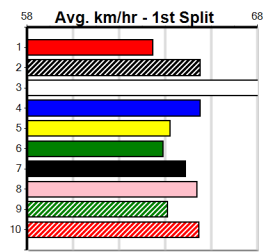

GRV VICBRED SERIES (1-4 WINS) HT2

Distance: 390m, Race Type: Restricted Win Heat, Total Prizemoney: $2,925
1st: $1,950, 2nd: $600, 3rd: $300, 4th: $75

SUNNY'S ALRIGHT (4) should find the top early and he is very hard to get past when on the arm.
ASTON ZINGARA (3) is showing promise and she will test the blue for most of the journey.
MEMPHIS RAINS (1) is improving all the time.

Watchdog Tips: 4 3 1 7 Bet: Win 4

MEMPHIS RAINS [7] Hit or miss early but has the engine, threat $3.40
BK Dog Apr-22 Sire: TOMMY SHELBY Dam: FRANK'S GIRL
Owner(s): UP TO PAR RACING (SYN), T Wieland, J Thwaites, J Lock, B Doukas, B Clarke
Trainer: Matthew Lanigan (Rowsley)

SIDE OF ICE [4] Capable but pace either side is a worry, tested $12.00
BK Bitch Sep-21 Sire: BARCIA BALE Dam: DUTCH AUDREY
Owner(s): P Keane
Trainer: Mark Keane (Koroit)

ASTON ZINGARA [7] Shows promise, good early burn, danger $4.80
BK Bitch Mar-22 Sire: BARCIA BALE Dam: GYPSIES LUCK
Owner(s): R Borda
Trainer: Aimee Drew (Dennington)

SUNNY'S ALRIGHT [5] Drops in class, looks the leader, go close $4.20
BE Dog Apr-22 Sire: SHIMA SHINE Dam: FLOSSING
Owner(s): G Mollison
Trainer: Jeffrey Britton (Anakie)

FREDDY DEEDS [5] Tough draw, down on confidence, next time $10.00
BK Dog Mar-21 Sire: BERNARDO Dam: BEAUT DEEDS
Owner(s): G Anders
Trainer: Garry Anders (Koroit)

1

2

3

4

5