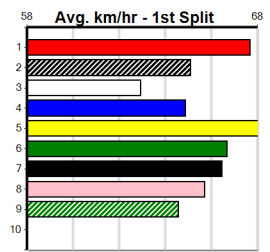

MACEY'S BISTRO DAMSELS DASH

Distance: 450m, Race Type: Grade 5, Total Prizemoney: $2,925
1st: $1,950, 2nd: $600, 3rd: $300, 4th: $75

REEMA BALE (3) was brilliant when placed at Geelong last time and a clear run early will see her prove too classy. MAXIMUM AVA (1) has the good draw and will be prominent from the outset. BRIGHT MOON (7) is another who will settle on the speed.

Watchdog Tips: 3 1 7 8 Bet: Win 3

MAXIMUM AVA [5] Drawn to be on the pace throughout, danger $4.60
Owner(s): J Cooper
Winning Distances: < 300m (0) 300 - 399m (0) 400 - 499m (7) 500 - 599m (2) 600 - 699m (0) > 700m (0)
Box History table and Prize Best Starts table included.

FAST HEADACHE (SA)[5] Talented but very risky at box rise, place best $6.00
Owner(s): Love Story (SYN), T Rasmussen, L Mill
Winning Distances: < 300m (0) 300 - 399m (3) 400 - 499m (2) 500 - 599m (3) 600 - 699m (0) > 700m (0)
Box History table and Prize Best Starts table included.

REEMA BALE (NSW)[5] Brilliant effort last time, too classy with luck $4.20
Owner(s): B Wheeler
Winning Distances: < 300m (0) 300 - 399m (4) 400 - 499m (4) 500 - 599m (1) 600 - 699m (0) > 700m (0)
Box History table and Prize Best Starts table included.

MORAINE SOFIA [5] Tough draw and tends to struggle here $26.00
Owner(s): MORaine (SYN), G Judd, S Judd
Winning Distances: < 300m (0) 300 - 399m (2) 400 - 499m (2) 500 - 599m (0) 600 - 699m (0) > 700m (0)
Box History table and Prize Best Starts table included.

BAD MOVE [5] Big motor but may get crowded early, risky $3.40
Owner(s): N Lalli
Winning Distances: < 300m (0) 300 - 399m (3) 400 - 499m (5) 500 - 599m (7) 600 - 699m (0) > 700m (0)
Box History table and Prize Best Starts table included.