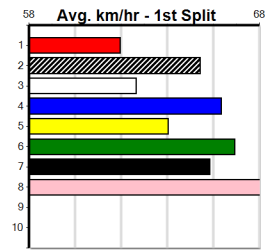

JACK DAFFY MEMORIAL GDR

Distance: 650m, Race Type: Special Event, Total Prizemoney: $6,445
1st: $4,390, 2nd: $1,320, 3rd: $660, 4th: $75

EXPLODED (8) is an exciting staying prospect and he will now be at peak fitness after three runs since a spell. PASS MARK (6) was simply dominant at Sandown last time and he just needs a little room early on. OSPREY ATHENA (4) has a good record here

Watchdog Tips: 8 6 4 5 Bet: Win 8

BLACK JESTER [5] BIKS Well down the track in his past eight, tested $26.00
Owner(s): A Blake
Winning Distances: < 300m (0) 300 - 399m (0) 400 - 499m (2) 500 - 599m (0) 600 - 699m (2) > 700m (1)
Box History table and Prize Best Starts table included.

SHER ZANY (NSW)[5] Lacking confidence, can push wide, tough ask $41.00
Owner(s): A Gurry
Winning Distances: < 300m (0) 300 - 399m (0) 400 - 499m (0) 500 - 599m (2) 600 - 699m (5) > 700m (6)
Box History table and Prize Best Starts table included.

EUREKA ROBBIE [6] Steep rise in class and distance, prefer others $51.00
Owner(s): J Rea
Winning Distances: < 300m (0) 300 - 399m (0) 400 - 499m (0) 500 - 599m (2) 600 - 699m (0) > 700m (0)
Box History table and Prize Best Starts table included.

OSPREY ATHENA [3] Great record here, speed to burn, major player $3.60
Owner(s): CHAMPAGNE PTN (SYN), S Smith, A Langton
Winning Distances: < 300m (0) 300 - 399m (0) 400 - 499m (0) 500 - 599m (5) 600 - 699m (7) > 700m (0)
Box History table and Prize Best Starts table included.

WINDSOR GIRL [5] Continues to impress, capable of causing an upset $12.00
Owner(s): M Evans
Winning Distances: < 300m (0) 300 - 399m (0) 400 - 499m (1) 500 - 599m (1) 600 - 699m (2) > 700m (0)
Box History table and Prize Best Starts table included.