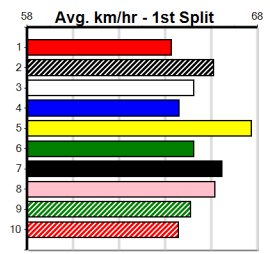

SPORTSBET EVERY DOG HAS ITS DAY

Distance: 450m, Race Type: Mixed 4/5, Total Prizemoney: $3,360
1st: $2,250, 2nd: $690, 3rd: $345, 4th: $75

DEPARTED (7) returned to his brilliant best when narrowly beaten at Geelong and he can go one better tonight. NAVY BLUE BUZZ (6) turned in a big performance here last week and he should be in the mix again. WILD BANKER (5) has the pace to cross

Watchdog Tips: 7 6 5 2 Bet: Win 7

Form Box Wgt Dist Track Date Time BON Margin 1st/2nd (Time) PIR Checked Comment W/R Split 1 S/P Grade

ASTON MARVEL [5] Powerful type but may get crowded early, place $4.60
Owner(s): R Borda
Winning Distances: < 300m (0) 300 - 399m (0) 400 - 499m (9) 500 - 599m (9) 600 - 699m (0) > 700m (0)
Winning Weights: 37.1(1) 37.2(3) 37.3(1) 37.4(1) 37.6(1) 37.7(1) 37.8(4) 37.9(3) 38.0(2) 38.1(1)

Box History
Bx 1st 2nd 3rd 4th 5th 6th 7th 8th
1 7 1 2 2 2 1
2 7 4 2 2 2 1
3 1 3 2 1 1 1
4 1 4 1 1 2 1 1 1
5 1 1 1 2 1 1
6 1 1 2 3 2 1
7 2 1 3 2
8 1 1 2 1 1 1 2 1
Prize Best $59795.00
Starts 25.15(2)-2/1/24
Trk/Dts 86-18-16-10
APM 16-2-4-2 9420

GOT THE CASH [5] Sizzled early in his Bendigo win, keep safe $7.50
Owner(s): P Mcdowall
Winning Distances: < 300m (0) 300 - 399m (0) 400 - 499m (2) 500 - 599m (2) 600 - 699m (0) > 700m (0)
Winning Weights: 28.7(1) 29.3(1) 29.6(1) 29.8(1)

Box History
Bx 1st 2nd 3rd 4th 5th 6th 7th 8th
1 1
2 1
3 2 1
4 2 1 1
5 1 1
6 1 1
7 1 1 1
8 1 1 1 1
Prize Best $22677.00
Starts FSH
Trk/Dts 18-4-3-3
APM 0-0-0-0 13064

MORAINE ARNIE [5] Talented but tends to struggle here, tough ask $12.00
Owner(s): M Keane
Winning Distances: < 300m (0) 300 - 399m (8) 400 - 499m (0) 500 - 599m (0) 600 - 699m (0) > 700m (0)
Winning Weights: 33.7(1) 34.1(2) 34.2(1) 34.3(1) 34.4(1) 36.1(1) 36.9(1)

Box History
Bx 1st 2nd 3rd 4th 5th 6th 7th 8th
1 2
2 1 3 1
3 1 1 2 1 2
4 2 1 2 1
5 2 2 3 3
6 1 1 1 1
7 1 1 1 2 2
8 4 2 1 1 2
Prize Best $20580.00
Starts NBT
Trk/Dts 55-8-6-11
APM 9-0-0-2 8271

LAMIA ERNIE (NSW)[5] Find this harder than his recent racing, tested $21.00
Owner(s): G Carchedi
Winning Distances: < 300m (0) 300 - 399m (0) 400 - 499m (4) 500 - 599m (2) 600 - 699m (0) > 700m (0)
Winning Weights: 30.9(1) 31.7(1) 32.0(1) 32.4(1) 32.9(1)

Box History
Bx 1st 2nd 3rd 4th 5th 6th 7th 8th
1 2 2 1 2 1
2 1 1 2 1
3 2 2 1
4 3
5 1 1 1 1
6 2 1 1 1 1
7 2 1 2 1 1
8 1 1 1 1 1
Prize Best $23832.50
Starts NBT
Trk/Dts 41-6-8-7
APM 1-0-1-0 10365

WILD BANKER (NSW)[5] Can come out running, has the pace to cross $4.00
Owner(s): G Kairouz
Winning Distances: < 300m (0) 300 - 399m (1) 400 - 499m (10) 500 - 599m (1) 600 - 699m (0) > 700m (0)
Winning Weights: 33.7(1) 33.8(2) 33.9(2) 34.0(1) 34.1(2) 34.2(1) 34.3(1) 34.4(1) 34.7(1)

Box History
Bx 1st 2nd 3rd 4th 5th 6th 7th 8th
1 1 1
2 3 1
3 1 1
4 1 1
5 2 1 1
6 1 1 1
7 1 1 1 1
8 4 1 1
Prize Best $27605.00
Starts NBT
Trk/Dts 24-12-2-4
APM 2-0-0-0 14952