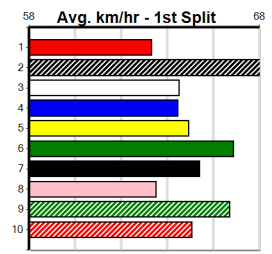

WARRNAMBOOL MEMBERS CUP

3

6:44PM

(VIC time)

Distance: 390m, Race Type: Special Event, Total Prizemoney: $3,360
1st: $2,250, 2nd: $690, 3rd: $345, 4th: $75

FULL SPEED AHEAD (7) will likely miss the kick, however she likes to stay wide and she can whip around them in the middle stages. SHAKA GOES BANG (4) has a nice turn of foot and he will lead them up if given room early. ZIPPING CARDI (1) has claims

Watchdog Tips: **7** **4** **1** **6** **Bet:** **Win 7**

1

ZIPPER CARDI (NSW)[7] Well drawn, continues to improve, threat **$4.60**
BK Bitch Dec-21 Sire: AUSSIE INFRARED Dam: ZIPPER MEG
Owner(s): Hallinan Hallinan (SYN), M Hallinan, F Hallinan Trainer: Marcus Lloyd (Anakie)
Winning Distances: < 300m (0) 300 - 399m (0) 400 - 499m (0) 500 - 599m (1) 600 - 699m (0) > 700m (0)
Winning Weights: 26.2(1)

1st	2nd	3rd	4th	5th	6th	7th	8th						
1st (8)	26.2	515	SAP	R2	18-Feb-24	30.27	29.35	0.10L MASTER RHODE (30.27)	M/2222	. . . .	5.20	$2.00	M
6th (1)	26.0	515	SAP	R4	25-Feb-24	30.48	29.46	9.50L VINCENT BALE (29.84)	Q/2235	. . . .	5.24	$4.00	X67H
7th (1)	25.9	515	SAP	R11	03-Mar-24	30.50	29.28	11.00 GOT THE CASH (29.73)	M/5777	. . . .	5.24	$11.90	X67
3rd (4)	25.9	515	SAP	R6	17-Mar-24	30.70	29.41	13.00 SON OF GHOST (29.82)	M/4443	. . . .	5.28	$13.20	X67H
7th (6)	25.9	600	MEP	R5	20-Mar-24	35.53	34.38	17.00 FERNANDO DUKE (34.38)	M/8677	. . . .	9.43	$136.70	RWH
3rd (2)	25.7	595	SAP	R2	31-Mar-24	35.06	34.59	1.5L JEREMY SPOKE (34.95)	M/1111	. . . .	9.39	$4.40	RW
5th (4)	26.0	450	BAL	R11	10-Apr-24	25.80	25.17	7.00L SHIMA LITE (25.33)	M/666	. . . .	6.86	$56.70	X67H
2nd (4)	25.8	390	WBL	R12	22-Apr-24	22.27	22.06	3.00L AMINAH (22.07)	Q/22	. . . .	8.80	$13.30	SH

Last 3 wins NOT included above

Bx	1st	2nd	3rd	4th	5th	6th	7th	8th
1							1	1
2			2					
3								
4		2	1		1			
5								
6								1
7								
8	1	1						

Prize Best Starts Trk/Dts APM $4715.00 NBT 12-1-3-3 1-0-1-0 3108

2

BANK ON FRANKIE [5] Goes well here but this class may test **$10.00**
F Dog Nov-20 Sire: BERNARDO Dam: PRINCESS MARJEN
Owner(s): M Roberts Trainer: Catherine Roberts (Terang)
Winning Distances: < 300m (0) 300 - 399m (7) 400 - 499m (1) 500 - 599m (0) 600 - 699m (0) > 700m (0)
Winning Weights: 34.2(1) 35.0(1) 35.6(1) 36.1(2) 36.4(1) 36.5(1) 36.7(1)

4th	5th	6th	7th	8th									
4th (8)	35.9	400	GEL	R4	20-Feb-24	23.09	22.58	5.00L EL DORA (22.74)	M/56	. . . .	8.48	$29.90	T3-5
1st (6)	35.6	390	WBL	R6	02-Mar-24	22.33	22.06	2.00L RUBY TUBES (22.46)	Q/11	. . . .	8.59	$11.90	5
4th (7)	35.9	390	WBL	R9	07-Mar-24	22.50	21.79	3.5L MORAINÉ BALOO (22.26)	Q/12	. . . .	8.53	$26.90	5
6th (1)	35.1	390	BAL	R12	20-Mar-24	22.67	21.94	6.00L MANILA SULTAN (22.25)	M/65	. . . .	8.56	$23.70	5
2nd (6)	35.5	390	WBL	R6	26-Mar-24	22.49	22.28	1.00L MOONLIGHT SID (22.42)	Q/21	. . . .	8.61	$5.10	5
4th (4)	35.5	410	HOR	R3	02-Apr-24	23.71	23.24	1.5L CHAIN DRIVE (23.62)	M/11	. . . .	10.32	$12.20	5
4th (1)	35.8	390	WBL	R10	08-Apr-24	22.52	22.23	2.75L JAMES'S ENTITY (22.34)	Q/11	. . . .	8.56	$2.90	5
2nd (5)	35.7	390	WBL	R6	22-Apr-24	22.36	22.06	0.50L FAR AWAY TEARS (22.33)	M/11	. . . .	8.56	$2.80	SH

Last 3 wins NOT included above

Bx	1st	2nd	3rd	4th	5th	6th	7th	8th
1	1			2		1		1
2	3	1	1		1	2	1	
3					2			
4				1		1	1	1
5		2	1	2	2			1
6	2	1			1			
7	1	1		2	1	1	1	
8	1			1				

Prize Best Starts Trk/Dts APM $11450.00 22.33(6)-2/3/24 43-8-5-2 14-5-2-1 3583