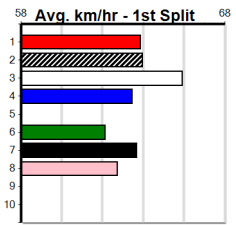

Watchdog Tips:

0 0 0 0

Bet:

Form Box Weight Dist Track Date Time BON Margin 1st/2nd (Time) PIR Checked Comment W/R Split 1 S/P Grade

1 OUR BOY MAESTRO [5]
FW D May-21 FERNANDO BALE BETTA BALE
Trainer: Sean Kennedy (Traralgon)
6th (6) 32.7 395 TRA R6 06-Apr-24 23.01 22.30 10.00LROMP TIN (22.34) M/686 3.94 $4.30 5
1st (7) 32.7 395 TRA R5 15-Apr-24 22.64 22.38 1.25LUNDER HIS SPELL (22.72) M/111 3.81 $2.40 5
5th (6) 32.5 400 WGL R5 25-Apr-24 23.32 22.52 6.00LPHANTOM REX (22.90) M/44 8.60 $13.60 5
3rd (8) 32.5 395 TRA R6 29-Apr-24 22.79 22.39 4.25LJUST A JESTER (22.50) M/433 3.87 $3.90 T3-5
Owner(s): SJD RACING (SYN), S Kennedy, J Booker, D Benbow

Winning Boxes
1 2 3 4 5 6 7 8
1 2 1 1 1
Prize Best $11,395.00
Starts 22.20
Trk/Dst 48-6-5-8
APM 16-3-1-4 $4420

2 BEFORE NOON [5]
BK B Apr-20 BEAST UNLEASHED IRISIZE
Trainer: Dean Williamson (Moe)
3rd (8) 26.6 400 WGL R5 13-Apr-24 23.10 22.82 2.00LSTOLEN ROLEX (22.98) M/23 8.45 $60.10 5
8th (5) 26.7 400 WGL R10 18-Apr-24 23.52 23.02 6.00LINTER TRIGON (23.13) M/35 8.58 $42.50 T3-5
6th (5) 26.7 350 TRA R11 22-Apr-24 20.17 19.86 4.50LMYALL PRAWN (19.86) M/76 6.76 $72.80 T3-5
2nd (6) 26.6 395 TRA R6 29-Apr-24 22.66 22.39 2.50LJUST A JESTER (22.50) M/112 3.78 $16.30 T3-5
Owner(s): D Williamson

Winning Boxes
1 2 3 4 5 6 7 8
1 1 1 1 1 1
Prize Best $10,635.00
Starts NBT
Trk/Dst 71-5-8-9
APM 9-0-1-2 $3081

3 FOUR ACES [5]
F D May-19 AUSSIE INFRARED FOUR SECRETS
Trainer: Leslie Hughes (Giffard)
8th (3) 31.2 395 TRA R10 08-Nov-23 22.78 21.97 9.00LPANCHO TOMMY (22.18) M/435 3.87 $11.50 5
T (5) 30.7 395 TRA R6 13-Nov-23 0.00 22.39 .AKINA LAD (22.69) M/888 3.96 $6.90 T3-5
8th (3) 31.9 395 TRA R6 01-Apr-24 23.56 22.27 14.00LWHY NOT JULES (22.64) Q/126 3.77 $15.00 T3-5
8th (5) 30.9 395 TRA R8 29-Apr-24 22.93 22.39 7.00LFINLEY BALE (22.45) Q/227 3.73 $21.90 T3-5
Owner(s): BLUE BEARD (SYN), L Hughes, R Nimbs

Winning Boxes
1 2 3 4 5 6 7 8
3 2 2 4 2 1 1 1
Prize Best $40,326.25
Starts 22.32
Trk/Dst 114-16-17-18
APM 42-6-5-5 $1561

4 PANCHO TOMMY [5]
BK D Jul-20 FABREGAS YIELDING
Trainer: John Musselwhite (Lindenow)
5th (7) 36.0 395 TRA R7 22-Mar-24 22.81 21.88 5.50LROYAL MINT (22.45) Q/255 3.80 $54.20 X45
6th (5) 36.3 350 TRA R11 25-Mar-24 20.30 19.90 6.00LMAJOR MIKE (19.90) M/75 6.84 $12.30 5
3rd (6) 35.5 400 WGL R12 13-Apr-24 23.12 22.82 2.75LUPPER'S FLYER (22.93) M/23 8.51 $13.90 X45
6th (6) 35.5 400 WGL R6 25-Apr-24 23.45 22.52 5.50LMR. LARSON (23.07) M/26 8.52 $3.10 X45
Owner(s): DJL (SYN), L Traynor, J Musselwhite, D Hollingsworth

Winning Boxes
1 2 3 4 5 6 7 8
2 3 1 3 1 1 1
Prize Best $20,360.00
Starts 22.18
Trk/Dst 68-11-8-9
APM 34-6-6-4 $3207

5 *** VACANT BOX ***
Trainer:
Owner(s):

Winning Boxes
1 2 3 4 5 6 7 8