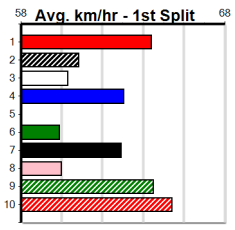

SPORTSBET NOBODY DOES IT EASIER

Distance: 350m, Race Type: Tier 3 - Grade 7, Total Prizemoney: $1,530
1st: $1,000, 2nd: $320, 3rd: $160, 4th: $50

2
3:25PM
(VIC time)

Watchdog Tips:

0 0 0 0

Bet:

Main race results table with columns: Form, Box, Weight, Dist, Track, Date, Time, BON, Margin, 1st/2nd (Time), PIR, Checked, Comment, W/R, Split 1, S/P, Grade. Includes race details for HELLO EASY, DR. NARNIA, DR. DUCKY, SON OF DUKE, OMEGA ROSITA, SPELLCASTER, DR. LIONEL, DOCTOR MINTY, FERNLEIGH, and INTERCEPT QUEEN.