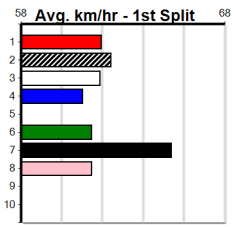

Traralgon

LV FORKLIFTS (1-2 WINS)

Distance: 450m, Race Type: Tier 3 - Restricted Win, Total Prizemoney: \$1,530
1st: \$1,000, 2nd: \$320, 3rd: \$160, 4th: \$50

5

4:22PM

(VIC time)

Watchdog Tips:

0 0 0 0