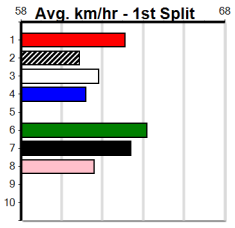

SPORTSBET GREEN TICKS

Distance: 395m, Race Type: Grade 5 T3, Total Prizemoney: $1,530
1st: $1,000, 2nd: $320, 3rd: $160, 4th: $50

Watchdog Tips: **0** **0** **0** **0** **Bet:** **.**