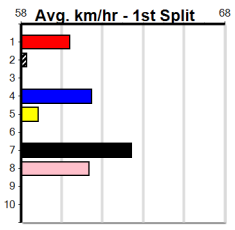

Traralgon

FENECH CURTAINS AND BLINDS

Distance: 395m, Race Type: Tier 3 - Grade 7, Total Prizemoney: $1,530
1st: $1,000, 2nd: $320, 3rd: $160, 4th: $50

9

5:44PM

(VIC time)

Watchdog Tips:

0 0 0 0

Bet:

Form	Box	Weight	Dist	Track	Date	Time	BON	Margin	1st/2nd (Time)	PIR	Checked	Comment	W/R	Split 1	S/P	Grade

1 GASKIN BALE (NSW)[7]

F D Dec-20 ORSON ALLEN ALERA BALE

Trainer: Luke Harris (Devon Meadows)

8th (2)	33.9	435	SLE	R3	17-Jan-24	25.53	24.25	8.50	STELLAR CAREER (24.94)	M/887	.	.	.	5.51	$5.40	X67
8th (4)	34.2	435	SLE	R3	28-Jan-24	25.91	24.22	16.00	LDR. ZEPHER (24.80)	M/888	.	V0	.	5.50	$32.70	7
6th (3)	33.9	400	WGL	R3	10-Feb-24	23.98	22.63	15.00	FIRING CHIEF (22.95)	M/66	.	.	.	8.95	$8.10	X67
6th (2)	32.9	350	TRA	R3	29-Apr-24	20.48	19.92	4.25	TAKE THE EDGE (20.18)	M/55	.	.	.	6.92	$15.60	T3-7

Owner(s): L Harris

Winning Boxes							
1	2	3	4	5	6	7	8
1							
Prize Best							
Starts							
Trk/Dst							
APM							

2 CONVICT MODEL (NSW)[7]

FBD D Nov-21 SUPERIOR PANAMA CHAMPION MODEL

Trainer: Brian Alford (Yarram)

5th (6)	36.0	435	SLE	R1	17-Mar-24	25.63	24.32	11.00	DOCTOR MINTY (24.90)	M/765	.	.	.	5.62	$6.70	M
7th (4)	35.7	395	TRA	R2	25-Mar-24	23.75	22.47	12.00	LIGANTOR (22.92)	S/677	.	.	.	3.98	$4.90	M
1st (1)	35.2	350	TRA	R1	08-Apr-24	20.41	20.08	1.75	LBRAEMAR JESSIE (20.53)	M/41	.	.	.	6.85	$3.90	T3-M
5th (7)	35.8	350	TRA	R3	29-Apr-24	20.37	19.92	2.75	TAKE THE EDGE (20.18)	S/76	.	.	.	7.06	$7.70	T3-7

Owner(s): B Alford

Winning Boxes							
1	2	3	4	5	6	7	8
1							
Prize Best							
Starts							
Trk/Dst							
APM							

3 *** VACANT BOX ***

Trainer:
Owner(s):

Winning Boxes							
1	2	3	4	5	6	7	8
1							
Prize Best							
Starts							
Trk/Dst							
APM							

4 DEVIL'S NOIR (NSW)[7]

BK D Dec-20 ZAMBORA BROCKIE FOXY FIREBALL

Trainer: Trevor Whitford (Willow Grove)

ST (-)	34	350	TRA		08-Jan-24	20.75		0.01	L Trial Cleared	M	.	1of1	.	.	$.	ST
T (7)	34.4	400	WGL	R9	11-Jan-24	0.00	22.45	.	CARTEL GLAMOUR (22.89)	M/57	.	V28	.	8.89	$31.10	7
3rd (3)	33.0	400	GEL	R10	23-Apr-24	23.35	22.56	8.50	L SUPER SIZE FRIES (22.76)	M/22	.	.	.	8.74	$38.30	X67
7th (1)	33.4	390	BAL	R10	29-Apr-24	23.37	22.24	15.00	LASTON MONARCHY (22.35)	M/87	.	.	.	8.93	$31.70	T3-RW

Owner(s): T Whitford

Winning Boxes							
1	2	3	4	5	6	7	8
1							1
Prize Best							
Starts							
Trk/Dst							
APM							

5 INDESTRUCT [7] BIKS

BK D Feb-21 NITRO BURST MUZA'S ANGEL

Trainer: Kerry Minne (Moe South)

4th (5)	31.6	395	TRA	R1	06-Nov-23	22.56	21.88	2.75	LDR. YASMINE (22.38)	M/464	.	.	.	3.99	$14.50	M
ST (-)	33.3	350	TRA		22-Jan-24	20.61		0.01	L Trial Not Cleared	Q/32	.	1of4	.	6.75	$.	ST
2nd (4)	33.1	395	TRA	R1	22-Apr-24	22.76	22.29	3.5	LINTER ROUGE (22.52)	M/443	.	.	.	3.90	$8.70	T3-M
1st (3)	32.8	395	TRA	R2	29-Apr-24	22.76	22.39	0.05	L CERTAIN MAGIC (22.76)	M/443	.	SW	.	3.98	$2.40	T3-M

Owner(s): K Minne

Winning Boxes							
1	2	3	4	5	6	7	8
1							
Prize Best							
Starts							
Trk/Dst							
APM							

6 *** VACANT BOX ***

Trainer:
Owner(s):

Winning Boxes							
1	2	3	4	5	6	7	8
1							
Prize Best							
Starts							
Trk/Dst							
APM