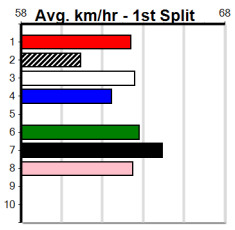

SINCLAIR CONTRACTING

Distance: 450m, Race Type: Grade 5 T3, Total Prizemoney: $1,530
1st: $1,000, 2nd: $320, 3rd: $160, 4th: $50

Watchdog Tips: 0 0 0 0 Bet: .

Form	Box	Weight	Dist	Track	Date	Time	BON	Margin	1st/2nd (Time)	PIR	Checked	Comment	W/R	Split 1	S/P	Grade

1 AARON ALPACA [5]
BK B Nov-20 DYNA VILLA CHEEKERS
Trainer: Colin Baker (Lara)
6th (4) 26.5 525 MEP R10 01-Nov-23 31.01 30.01 8.00L TINKER CRYSTAL (30.45) M/6776 . . . 5.34 $6.20 T3-5
8th (8) 26.5 410 HOR R12 05-Nov-23 24.36 23.03 16.00L CRYMELON COMET (23.28) M/68 . V28 . 10.92 $4.20 T3-5
8th (8) 27.0 425 BEN R6 24-Jan-24 25.70 24.14 14.00L KRAKEN ROVER (24.76) M/888 . V14 . 6.90 $5.00 T3-5
8th (6) 25.7 400 GEL R7 23-Apr-24 23.91 22.56 15.00L DR. CARLSON (22.88) M/88 . . . 9.02 $23.40 5

Winning Boxes

1	2	3	4	5	6	7	8
2		1		2	3	2	
Prize	$16,060.00						
Best	FSH						
Starts	55-10-4-3						
Trk/Dst	0-0-0-0						
APM	$1557						

ENG GEL 2024-05-03

2 DUSTY OLD ROAD [5]
F D Apr-21 HOOKED ON SCOTCH TINDERELLA
Trainer: Lindsay Fulford (Maffra)
4th (8) 33.8 510 SLE R8 05-Apr-24 29.60 29.19 6.00L BOOT A DREAM (29.19) S/555 . . . 9.54 $8.00 5
3rd (6) 33.5 435 SLE R9 10-Apr-24 25.22 24.59 5.00L DAWNY BY NAME (24.87) M/444 . . . 5.40 $34.80 5NP
3rd (8) 33.5 400 WGL R11 18-Apr-24 23.23 23.02 0.75L JAY JAY LOPEZ (23.19) S/33 . . . 8.67 $2.70 T3-5
7th (4) 33.7 510 SLE R8 24-Apr-24 29.79 29.28 7.50L DR. ZEPPELIN (29.28) M/777 . . . 9.77 $5.80 5

Winning Boxes

1	2	3	4	5	6	7	8
1	4	2	1			1	
Prize	$17,985.00						
Best	25.18						
Starts	67-9-4-12						
Trk/Dst	12-1-1-2						
APM	$4216						

ENG WGL 2024-05-02

3 DAN DAN [5]
RBD D Apr-20 ZINZAN BROOKE AVATAR SPARKLE
Trainer: Kate Gorman (Tanjil South)
7th (5) 34.7 460 WGL R8 11-Apr-24 26.53 25.83 3.00L DARNUM DIVA (26.34) Q/116 . . . 6.54 $19.50 T3-5
3rd (2) 34.5 350 TRA R11 17-Apr-24 20.03 19.73 2.75L LAKEVIEW DOZER (19.84) M/76 . . . 6.86 $4.30 T3-5
5th (4) 34.1 435 SLE R12 21-Apr-24 25.19 24.40 7.00L DR. OLIVIA (24.71) M/577 . . . 5.36 $6.90 5
4th (6) 34.4 450 SHP R6 02-May-24 26.24 25.99 3.75L DETRIOT (25.99) M/253 . . . 6.76 $5.00 T3-5

Winning Boxes

1	2	3	4	5	6	7	8
1	3	1			2	2	2
Prize	$27,215.00						
Best	25.56						
Starts	80-11-7-12						
Trk/Dst	11-1-0-3						
APM	$4461						

Owner(s): Geisler Family (SYN), G Geisler, H Geisler

4 FREEMAN BALE (NSW)[5]
BK B May-21 ALLEN DEED DYNA ZESTY
Trainer: Tammy Kennedy - harris (Devon Meadows)
3rd (2) 28.8 525 MEP R12 03-Apr-24 30.53 29.91 2.00L HURRICANE MIST (30.39) M/6433 . . . 5.28 $6.10 T3-5
3rd (2) 28.4 450 TRA R8 06-Apr-24 25.54 25.20 5.00L KIPPY BALE (25.20) M/866 . . . 6.97 $4.00 5
6th (7) 28.3 525 MEP R12 10-Apr-24 30.94 29.82 4.75L APPLICANT (30.61) M/8666 . . . 5.54 $17.10 T3-5
5th (7) 28.2 525 MEP R4 17-Apr-24 30.95 29.95 5.00L LEARNED LESSON (30.62) M/5655 . . . 5.31 $14.50 T3-5

Winning Boxes

1	2	3	4	5	6	7	8
	2	1				1	1
Prize	$15,440.00						
Best	NBT						
Starts	45-5-7-10						
Trk/Dst	3-0-0-1						
APM	$6605						

ENG WGL 2024-05-02

5 *** VACANT BOX ***
Trainer:
Owner(s):