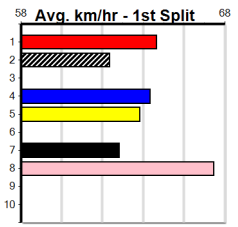

10 * NO RESERVE *****

Trainer:
Owner(s):

Winning Boxes							
1	2	3	4	5	6	7	8
1							
Prize Best							
Starts							
Trk/Dst							
APM							

Traralgon

10
6:01PM
(VIC time)

MCMAHON BUILDERS (1-2 WINS)

Distance: 395m, Race Type: Tier 3 - Restricted Win, Total Prizemoney: \$1,530
1st: \$1,000, 2nd: \$320, 3rd: \$160, 4th: \$50