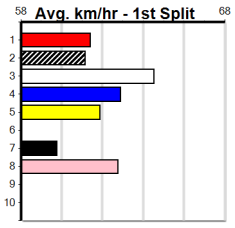

MR AUDACIOUS @ STUD

Distance: 350m, Race Type: Tier 3 - Maiden, Total Prizemoney: $1,530
1st: $1,000, 2nd: $320, 3rd: $160, 4th: $50

Watchdog Tips: 0 0 0 0 Bet: .