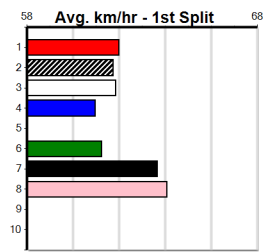

NAK SIGNS (2-3 WINS)

Distance: 450m, Race Type: Tier 3 - Restricted Win, Total Prizemoney: $1,530
1st: $1,000, 2nd: $320, 3rd: $160, 4th: $50

Watchdog Tips:

Bet:

Form Box	Wgt	Dist	Track	Date	Time	BON	Margin	1st/2nd (Time)	PIR	Checked	Comment	WR	Split 1	S/P	Grade

1

GIGANTOR [6]
F Dog Jun-22 Sire: BEAST UNLEASHED Dam: RUBY GIRL Trainer: Gerard O'keeffe (Neerim Junction)
Owner(s): M Hunter
Winning Distances: < 300m (0) 300 - 399m (1) 400 - 499m (1) 500 - 599m (0) 600 - 699m (0) > 700m (0)
Winning Weights: 31.4(1) 31.7(1)

1st (7)	31.7	395	TRA	R2	25-Mar-24	22.92	22.47	1.75L HOT HAILEY (23.02)	M/333	.	.	.	3.87	$2.40	M
8th (2)	31.8	460	WGL	R5	30-Mar-24	27.02	25.97	14.00 DARNUM DESIRE (26.08)	M/787	.	.	.	6.91	$6.80	RW
3rd (1)	31.6	395	TRA	R4	06-Apr-24	22.56	22.30	2.00L BRAEMAR ELSIE (22.42)	M/224	.	.	.	3.77	$7.90	X67
4th (2)	31.2	395	TRA	R3	08-Apr-24	23.06	22.05	8.50L LOVELY LAINEY (22.47)	S/844	.	.	.	4.03	$6.80	T3-7
3rd (2)	31.2	350	TRA	R9	15-Apr-24	20.10	19.87	0.75L DUTCH RAMBO (20.06)	S/54	.	.	W	6.88	$2.30	7
1st (1)	31.4	450	TRA	R1	19-Apr-24	25.30	24.71	0.50L BIG STACKS (25.32)	Q/111	.	.	.	6.67	$13.10	RW
2nd (5)	31.1	395	TRA	R3	22-Apr-24	22.46	22.29	2.50L BRAEMAR MOLLY (22.29)	M/622	.	.	.	3.88	$2.60	T3-RW
8th (2)	31.2	395	TRA	R3	01-May-24	22.54	21.88	1.75L HARLEY (22.42)	M/788	.	.	.	3.95	$4.30	6G

Last 3 wins NOT included above

Bx	1st	2nd	3rd	4th	5th	6th	7th	8th
1	1							
2			1	1				2
3								
4								
5		1						
6								
7	1							1
8		1						

Prize Best	$4160.00
Starts	25.30(1)-19/4/24
Trk/Dts	11-2-2-2
APM	1-1-0-0
	3752

2

KNIGHT CUDDLE (NSW)[5]
BK Dog Jun-21 Sire: MAGICAL BALE Dam: ZULU TOP Trainer: Debra Cumes (Drouin West)
Owner(s): D Cumes
Winning Distances: < 300m (0) 300 - 399m (0) 400 - 499m (3) 500 - 599m (0) 600 - 699m (0) > 700m (0)
Winning Weights: 37.5(1) 37.9(2)

7th (1)	38.6	460	WGL	R3	06-Feb-24	26.38	25.63	11.00 MOTION SENSOR (25.66)	M/777	.	V0	.	6.79	$29.10	X67F
8th (1)	38.3	515	SAP	R6	25-Feb-24	31.04	29.46	20.00 UTRILLO BALE (29.70)	Q/4568	.	.	.	5.24	$42.80	X67H
1st (1)	37.9	450	TRA	R7	11-Mar-24	25.37	25.37	3.75L HARRY THE HOOD (25.62)	M/111	.	.	.	6.58	$6.50	X67
5th (6)	38.3	450	TRA	R8	18-Mar-24	26.06	25.38	10.00 MANILA HECKLE (25.38)	S/555	.	.	.	6.87	$19.60	T3-5
6th (3)	38.2	460	WGL	R6	28-Mar-24	26.72	25.74	9.00L GO ASTRAY (26.10)	M/578	.	.	.	6.77	$13.10	T3-5
3rd (2)	37.3	510	SLE	R8	05-Apr-24	29.49	29.19	4.50L BOOT A DREAM (29.19)	M/444	.	.	.	9.47	$20.00	5
3rd (5)	38.0	435	SLE	R12	10-Apr-24	25.22	24.59	6.00L MILLARA'S MONEY (24.81)	M/553	.	.	.	5.47	$5.70	5NP
6th (7)	37.8	460	WGL	R7	30-Apr-24	26.49	25.78	6.50L SIR NATHAN (26.05)	M/886	.	.	.	6.88	$38.70	5

Last 3 wins NOT included above

1st (1)	37.9	460	WGL	R9	10-Aug-23	26.52	26.00	0.75L JUMBUK TUNE (26.56)	M/251	.	.	.	6.73	$12.70	M
1st (3)	37.5	460	WGL	R9	17-Aug-23	26.48	26.00	3.25L REDSHIFT VICTORY (26.70)	Q/222	.	.	.	6.75	$7.10	T3-7

Bx	1st	2nd	3rd	4th	5th	6th	7th	8th
1	2							1 2
2			3	1				
3	1	1	1	1	2			
4				1			1	1
5		1	1					1
6	1			1	3			
7			1	3	1			
8			1	1	1		2	1

Prize Best	$6795.00
Starts	25.37(1)-11/3/24
Trk/Dts	37-3-2-6
APM	2-1-0-0
	2777