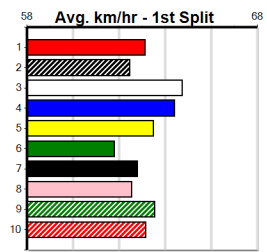

1

2

3

4

5

BRIDGES ON ARGYLE TRARALGON

Distance: 350m, Race Type: Grade 5 T3, Total Prizemoney: \$1,530
1st: \$1,000, 2nd: \$320, 3rd: \$160, 4th: \$50

Watchdog Tips: