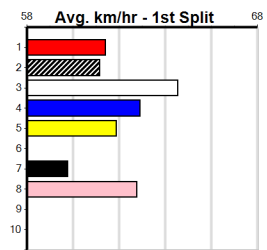

Traralgon

1

3:06PM

(VIC time)

MR AUDACIOUS @ STUD

Distance: 350m, Race Type: Tier 3 - Maiden, Total Prizemoney: \$1,530
1st: \$1,000, 2nd: \$320, 3rd: \$160, 4th: \$50

Watchdog Tips: Bet:

Form	Box	Wgt	Dist	Track	Date	Time	BON	Margin	1st/2nd (Time)	PIR	Checked	Comment	WR	Split 1	S/P	Grade
------	-----	-----	------	-------	------	------	-----	--------	----------------	-----	---------	---------	----	---------	-----	-------