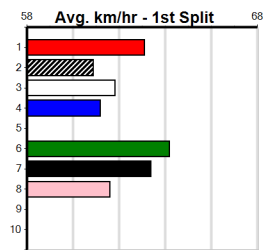

SPORTSBET GREEN TICKS

Distance: 395m, Race Type: Grade 5 T3, Total Prizemoney: $1,530
1st: $1,000, 2nd: $320, 3rd: $160, 4th: $50

Watchdog Tips:

Bet:

Table with columns: Form Box, Wgt, Dist, Track, Date, Time, BON, Margin, 1st/2nd (Time), PIR, Checked, Comment, WR, Split 1, S/P, Grade

MISS HAYLEE [5]
BK Bitch Dec-20
Sire: ZAMBORA BROCKIE Dam: MISS GYPSY LEE
Trainer: Robert Whitford (Yarram)
ENG WGL 2024-05-02
Winning Distances: < 300m (0) 300 - 399m (3) 400 - 499m (4) 500 - 599m (0) 600 - 699m (0) > 700m (0)
Winning Weights: 26.1(3) 26.2(1) 26.8(1) 27.3(2)
Box History table and Prize Best Starts table included.

YARRELL BALE (NSW)[5]
F Dog Oct-20
Sire: ALLEN DEED Dam: KACHINA ALLEN
Trainer: Luke Harris (Devon Meadows)
Winning Distances: < 300m (0) 300 - 399m (0) 400 - 499m (3) 500 - 599m (3) 600 - 699m (0) > 700m (0)
Winning Weights: 30.4(1) 30.7(1) 31.0(1) 31.4(1) 31.8(2)
Box History table and Prize Best Starts table included.

BRAEMAR AUDREY [5]
BEF Bitch Nov-20
Sire: WHISKEY RIOT Dam: LAKEVIEW GRACE
Trainer: Yvonne Cassidy (Valencia Creek)
Winning Distances: < 300m (0) 300 - 399m (3) 400 - 499m (2) 500 - 599m (0) 600 - 699m (0) > 700m (0)
Winning Weights: 28.8(1) 29.2(1) 29.4(2) 29.5(1)
Box History table and Prize Best Starts table included.

ASTON PLUS [5]
BK Dog Mar-21
Sire: ASTON KIMETTO Dam: ASTON NOVA
Trainer: Trevor Whitford (Willow Grove)
Winning Distances: < 300m (0) 300 - 399m (3) 400 - 499m (3) 500 - 599m (0) 600 - 699m (0) > 700m (0)
Winning Weights: 33.7(1) 33.8(1) 34.0(1) 34.8(2) 36.3(1)
Box History table and Prize Best Starts table included.

*** VACANT BOX ***
Owner(s):
Trainer:
Winning Distances: < 300m (0) 300 - 399m (0) 400 - 499m (0) 500 - 599m (0) 600 - 699m (0) > 700m (0)
Winning Weights:
Box History table included.