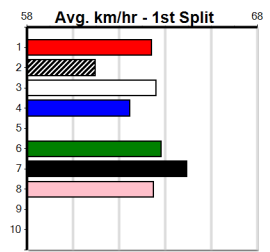

SINCLAIR CONTRACTING

Distance: 450m, Race Type: Grade 5 T3, Total Prizemoney: $1,530
1st: $1,000, 2nd: $320, 3rd: $160, 4th: $50

Watchdog Tips:

Bet:

Table with columns: Form Box, Wgt, Dist, Track, Date, Time, BON, Margin, 1st/2nd (Time), PIR, Checked, Comment, W/R, Split 1, S/P, Grade

Race 1: AARON ALPACA [5]. Includes owner (J Abela), sire (DYNA VILLA), dam (CHEEKERS), winning distances, and a detailed box history table.

Race 2: DUSTY OLD ROAD [5]. Includes owner (C Fulford), sire (HOOKED ON SCOTCH), dam (TINDERELLA), winning distances, and a detailed box history table.

Race 3: DAN DAN [5]. Includes owner (Geisler Family), sire (ZINZAN BROOKE), dam (AVATAR SPARKLE), winning distances, and a detailed box history table.

Race 4: FREEMAN BALE (NSW)[5]. Includes owner (L Harris), sire (ALLEN DEED), dam (DYNA ZESTY), winning distances, and a detailed box history table.

Race 5: *** VACANT BOX ***. Includes owner, sire, dam, winning distances, and a box history table.