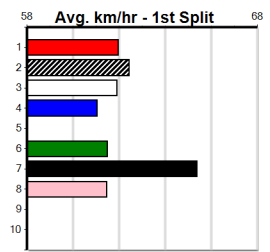

LV FORKLIFTS (1-2 WINS)

Distance: 450m, Race Type: Tier 3 - Restricted Win, Total Prizemoney: $1,530
1st: $1,000, 2nd: $320, 3rd: $160, 4th: $50

Watchdog Tips:

Bet:

Form Box	Wgt	Dist	Track	Date	Time	BON	Margin	1st/2nd (Time)	PIR	Checked	Comment	WR	Split 1	S/P	Grade

1

DASHER BALE (NSW)[7]

F Dog Mar-22 Sire: FERNANDO BALE Dam: IDRIA BALE Trainer: Tammy Kennedy - harris (Devon)

Owner(s): L Harris

Winning Distances: < 300m (0) 300 - 399m (1) 400 - 499m (0) 500 - 599m (0) 600 - 699m (0) > 700m (0)

Winning Weights: 32.8(1)

2nd (3)	32.1	390	WBL	R3	26-Feb-24	22.96	21.94	5.00L RUBY WREN (22.61)	M/32	. . .	. . .	. . .	9.01	$9.20 M
6th (8)	32.2	450	WBL	R2	29-Feb-24	26.10	25.20	13.00 DASH OF WHISKY (25.20)	S/777	. . .	. . .	. . .	7.16	$18.40 MF
2nd (6)	33.0	400	GEL	R1	19-Mar-24	23.19	22.37	9.00L BEN TANGO (22.57)	M/32	. . .	. . .	. . .	8.82	$3.80 M
1st (8)	32.8	350	TRA	R1	15-Apr-24	20.12	19.87	1.5L REMO ADALLI (20.22)	S/43	. . .	. . .	. . .	7.00	$2.70 M
3rd (1)	32.9	400	WGL	R3	18-Apr-24	23.14	23.02	1.75L DAINTREE GRANITE (23.02)	S/87	. . .	. . .	. . .	8.74	$5.10 T3-7
4th (8)	32.7	395	TRA	R3	22-Apr-24	22.82	22.29	7.50L BRAEMAR MOLLY (22.29)	M/875	. . .	. . .	. . .	4.02	$11.40 T3-RW
5th (3)	33.1	400	WGL	R9	25-Apr-24	23.04	22.52	7.50L NEED A PILOT (22.52)	M/77	. . .	. . .	. . .	8.76	$18.80 T7
6th (8)	32.9	460	WGL	R4	30-Apr-24	26.39	25.78	6.00L ERZA SCARLET (26.00)	S/766	. . .	. . .	. . .	6.83	$50.70 7

Last 3 wins NOT included above

Box History

Bx	1st	2nd	3rd	4th	5th	6th	7th	8th
1			1					
2					1			
3		1			1			
4						1		
5								
6		1						
7								1
8	1			1		2		

Prize Best $1850.00
Starts FSTD
Trk/Dts 11-1-2-1
APM 0-0-0-0
1658

2

COME CATCH ME [6]

BK Bitch Feb-21 Sire: NITRO BURST Dam: MUZA'S ANGEL Trainer: Yvonne Andrews (Kilmany) ENG SLE 2024-05-05

Owner(s): Y Andrews

Winning Distances: < 300m (0) 300 - 399m (0) 400 - 499m (1) 500 - 599m (1) 600 - 699m (0) > 700m (0)

Winning Weights: 27.6(1) 27.7(1)

6th (7)	28.2	460	WGL	R9	05-Dec-23	26.68	25.74	14.00 RUAPUKE ROCKS (25.74)	Q/226	. . .	. . .	. . .	6.62	$45.40 X67
7th (7)	28.3	460	WGL	R7	14-Dec-23	26.40	25.95	6.50L REDSHIFT VICTORY (25.95)	M/337	. . .	. . .	. . .	6.56	$15.00 T3-RW
4th (1)	28.3	450	TRA	R5	01-Jan-24	26.01	24.90	16.00 DR. UNITED (24.90)	M/677	. . .	. . .	. . .	7.17	$9.10 T3-RW
7th (2)	28.2	460	WGL	R6	09-Jan-24	26.94	26.14	12.00 BLACK SAINT (26.14)	M/567	. . .	. . .	. . .	6.81	$18.40 T3-6
5th (4)	28.7	350	TRA	R4	08-Apr-24	20.63	20.08	6.50L SUPER TURTLE (20.20)	M/55	. . .	. . .	. . .	6.84	$7.70 T3-RW
7th (2)	28.0	400	WGL	R9	11-Apr-24	23.41	22.60	4.50L SHINY NEW TOY (23.10)	M/88	. . .	. . .	. . .	9.05	$49.90 T3-6
4th (7)	27.9	435	SLE	R12	24-Apr-24	25.70	24.60	9.00L RUSTY PIE (25.07)	M/177	. . .	. . .	. . .	5.37	$6.70 X67
7th (6)	27.6	460	WGL	R9	30-Apr-24	26.49	25.78	9.00L RUMOUR NOT FACT (25.87)	M/777	. . .	SW	. . .	6.85	$93.90 6G

Last 3 wins NOT included above

1st (6)	27.7	510	SLE	R2	17-Sep-23	29.49	28.58	2.00L SANDY BASA (29.62)	Q/122	. . .	. . .	. . .	9.33	$24.10 MH
1st (7)	27.6	435	SLE	R5	19-Oct-23	24.71	24.57	2.00L MIGHTY CAVE (24.84)	M/111	. . .	. . .	. . .	5.29	$7.40 7

Box History

Bx	1st	2nd	3rd	4th	5th	6th	7th	8th
1		2		1	1			2
2				2	1			2
3					2	3		
4			1		1	1	1	
5		1	1		2			
6	1				1	2	1	
7	1		2	1	1	1	1	
8			1		2		1	

Prize Best $5350.00
Starts NBT
Trk/Dts 40-2-3-5
APM 1-0-0-0
1126