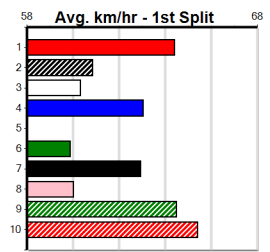

SPORTSBET NOBODY DOES IT EASIER

Distance: 350m, Race Type: Tier 3 - Grade 7, Total Prizemoney: $1,530
1st: $1,000, 2nd: $320, 3rd: $160, 4th: $50

Watchdog Tips:

Bet:

Table with columns: Form Box, Wgt, Dist, Track, Date, Time, BON, Margin, 1st/2nd (Time), PIR, Checked, Comment, WR, Split 1, S/P, Grade

HELLO EASY [7]
WBEED Bitch Feb-22 Sire: HOOKED ON SCOTCH Dam: NICE AND EASY
Owner(s): J Hamilton
Trainer: Michael Tharle (Devon Meadows)
Winning Distances: < 300m (0) 300 - 399m (1) 400 - 499m (0) 500 - 599m (0) 600 - 699m (0) > 700m (0)
Winning Weights: 27.6(1)
Race results table with columns: Rank, Box, Wgt, Dist, Track, Date, Time, BON, Margin, 1st/2nd (Time), PIR, Checked, Comment, WR, Split 1, S/P, Grade, Prize

DR. NARNIA [7]
BEF Bitch Feb-21 Sire: FERNANDO BALE Dam: DR. MINO
Owner(s): DOCTORS KENNELS (SYN), J McMahon, J Gill
Trainer: Emily McMahon (Darriman)
Winning Distances: < 300m (0) 300 - 399m (0) 400 - 499m (1) 500 - 599m (0) 600 - 699m (0) > 700m (0)
Winning Weights: 24.5(1)
Race results table with columns: Rank, Box, Wgt, Dist, Track, Date, Time, BON, Margin, 1st/2nd (Time), PIR, Checked, Comment, WR, Split 1, S/P, Grade, Prize

DR. DUCKY [7]
F Bitch Mar-21 Sire: ASTON KIMETTO Dam: TANSY
Owner(s): DOCTORS KENNELS (SYN), J McMahon, J Gill
Trainer: Emily McMahon (Darriman)
Winning Distances: < 300m (0) 300 - 399m (0) 400 - 499m (1) 500 - 599m (0) 600 - 699m (0) > 700m (0)
Winning Weights: 24.0(1)
Race results table with columns: Rank, Box, Wgt, Dist, Track, Date, Time, BON, Margin, 1st/2nd (Time), PIR, Checked, Comment, WR, Split 1, S/P, Grade, Prize

SON OF DUKE [7] Biks
BK Dog Oct-21 Sire: ASTON DUKE Dam: TINKER SPIRIT
Owner(s): P Barry
Trainer: Peter Barry (Yallourn North)
Winning Distances: < 300m (0) 300 - 399m (1) 400 - 499m (0) 500 - 599m (0) 600 - 699m (0) > 700m (0)
Winning Weights: 25.9(1)
Race results table with columns: Rank, Box, Wgt, Dist, Track, Date, Time, BON, Margin, 1st/2nd (Time), PIR, Checked, Comment, WR, Split 1, S/P, Grade, Prize

OMEGA ROSITA [7]
F Bitch Jun-21 Sire: FERNANDO BALE Dam: OMEGA BRITTANY
Owner(s): H Harper
Trainer: Barry Harper (Seaspray)
Winning Distances: < 300m (0) 300 - 399m (1) 400 - 499m (0) 500 - 599m (0) 600 - 699m (0) > 700m (0)
Winning Weights: 21.1(1)
Race results table with columns: Rank, Box, Wgt, Dist, Track, Date, Time, BON, Margin, 1st/2nd (Time), PIR, Checked, Comment, WR, Split 1, S/P, Grade, Prize

1

2

3

4

5