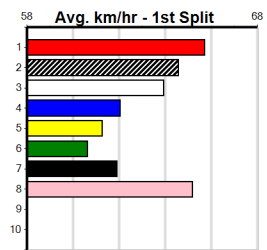

HOOKED ON SCOTCH @ STUD

Distance: 350m, Race Type: Tier 3 - Grade 6, Total Prizemoney: $1,530
1st: $1,000, 2nd: $320, 3rd: $160, 4th: $50

Watchdog Tips:

Bet:

Table with columns: Form Box, Wgt, Dist, Track, Date, Time, BON, Margin, 1st/2nd (Time), PIR, Checked, Comment, WR, Split 1, S/P, Grade

LAMIA LUCIA [6]
WBK Bitch Dec-21 Sire: MY REDEEMER Dam: BOQUILLA
Owner(s): G Carchedi
Trainer: Paul Cusack (Mount Cottrell)
Winning Distances: < 300m (0) 300 - 399m (2) 400 - 499m (0) 500 - 599m (0) 600 - 699m (0) > 700m (0)
Winning Weights: 26.6(1) 26.9(1)
Box History table and Prize Best Starts Trk/Dts APM

MEGA BANJO [6]
WBE Dog May-21 Sire: BANJO BOY Dam: EMILIA CASH
Owner(s): W Dawes
Trainer: William Dawes (Moe South)
Winning Distances: < 300m (0) 300 - 399m (1) 400 - 499m (1) 500 - 599m (0) 600 - 699m (0) > 700m (0)
Winning Weights: 31.9(1) 33.0(1)
Box History table and Prize Best Starts Trk/Dts APM

NO MANNERS [6]
BK Dog Mar-22 Sire: FERAL FRANKY Dam: MANNERS MATTER
Owner(s): R Wood
Trainer: Ronald Wood (Warragul)
ENG WGL 2024-05-02
Winning Distances: < 300m (0) 300 - 399m (2) 400 - 499m (0) 500 - 599m (0) 600 - 699m (0) > 700m (0)
Winning Weights: 29.7(1) 30.5(1)
Box History table and Prize Best Starts Trk/Dts APM

TENERIFE [6]
BK Bitch Nov-20 Sire: SMOOTH FANCY Dam: BAGO GEM
Owner(s): T Whitford
Trainer: Trevor Whitford (Willow Grove)
Winning Distances: < 300m (0) 300 - 399m (2) 400 - 499m (0) 500 - 599m (0) 600 - 699m (0) > 700m (0)
Winning Weights: 25.9(1) 26.9(1)
Box History table and Prize Best Starts Trk/Dts APM

LADY MONTANA [6] Biks
BK Bitch Jan-22 Sire: SHIMA SHINE Dam: LITTLE BIDDY
Owner(s): L Repici
Trainer: Lina Repici (Hampton Park)
Winning Distances: < 300m (0) 300 - 399m (1) 400 - 499m (1) 500 - 599m (0) 600 - 699m (0) > 700m (0)
Winning Weights: 25.6(1) 26.0(1)
Box History table and Prize Best Starts Trk/Dts APM