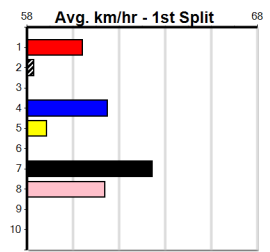

FENECH CURTAINS AND BLINDS

Distance: 395m, Race Type: Tier 3 - Grade 7, Total Prizemoney: $1,530
1st: $1,000, 2nd: $320, 3rd: $160, 4th: $50

Watchdog Tips:

Bet:

Form Box	Wgt	Dist	Track	Date	Time	BON	Margin	1st/2nd (Time)	PIR	Checked	Comment	WR	Split 1	S/P	Grade

1

GASKIN BALE (NSW)[7]

F Dog Dec-20 Sire: **ORSON ALLEN** Dam: **ALERA BALE** Trainer: **Luke Harris (Devon Meadows)**

Owner(s): L Harris
Winning Distances: < 300m (0) 300 - 399m (0) 400 - 499m (1) 500 - 599m (0) 600 - 699m (0) > 700m (0)
Winning Weights: 34.4(1)

6th (4)	34.7	450	BAL	R2	07-Dec-23	26.22	25.16	11.00 ZIPPING KENDRICK (25.46)	M/886	.	.	.	7.11	$8.60	M
1st (1)	34.4	425	BEN	R2	13-Dec-23	24.06	23.93	8.00L PERFECT ACE (24.60)	M/211	.	SW	.	6.67	$1.60	T3-M
7th (3)	33.8	460	WGL	R3	19-Dec-23	27.23	25.51	18.00 HOCUS POCUS (25.98)	M/766	.	.	.	6.73	$13.30	X67
3rd (2)	33.8	450	TRA	R5	22-Dec-23	25.27	24.76	3.75L MARCO ROSE (25.01)	M/444	.	.	.	6.84	$19.90	X67
8th (2)	33.9	435	SLE	R3	17-Jan-24	25.53	24.25	8.50L STELLAR CAREER (24.94)	M/887	.	.	.	5.51	$5.40	X67
8th (4)	34.2	435	SLE	R3	28-Jan-24	25.91	24.22	16.00 DR. ZEPHER (24.80)	M/888	.	VO	.	5.50	$32.70	7
6th (3)	33.9	400	WGL	R3	10-Feb-24	23.98	22.63	15.00 FIRING CHIEF (22.95)	M/66	.	.	.	8.95	$8.10	X67
6th (2)	32.9	350	TRA	R3	29-Apr-24	20.48	19.92	4.25L TAKE THE EDGE (20.18)	M/55	.	.	.	6.92	$15.60	T3-7

Last 3 wins NOT included above

Bx	1st	2nd	3rd	4th	5th	6th	7th	8th
1	1							
2								
3		1	1	1				
4							1	1
5						1		
6				1				1
7			1					
8								

Prize Best	$2580.00
Starts	FSTD
Trk/Dts	18-1-1-3
APM	0-0-0-0
	909

2

CONVICT MODEL (NSW)[7]

FBD Dog Nov-21 Sire: **SUPERIOR PANAMA** Dam: **CHAMPION MODEL** Trainer: **Brian Alford (Yarram)**

Owner(s): B Alford
Winning Distances: < 300m (0) 300 - 399m (1) 400 - 499m (0) 500 - 599m (0) 600 - 699m (0) > 700m (0)
Winning Weights: 35.2(1)

2nd (2)	35.4	435	SLE	R1	10-Mar-24	25.55	24.30	3.25L DR. LIONEL (25.33)	M/322	.	.	.	5.49	$4.20	M
5th (6)	36.0	435	SLE	R1	17-Mar-24	25.63	24.32	11.00 DOCTOR MINTY (24.90)	M/765	.	.	.	5.62	$6.70	M
7th (4)	35.7	395	TRA	R2	25-Mar-24	23.75	22.47	12.00 GIGANTOR (22.92)	S/677	.	.	.	3.98	$4.90	M
1st (1)	35.2	350	TRA	R1	08-Apr-24	20.41	20.08	1.75L BRAEMAR JESSIE (20.53)	M/41	.	.	.	6.85	$3.90	T3-M
5th (7)	35.8	350	TRA	R3	29-Apr-24	20.37	19.92	2.75L TAKE THE EDGE (20.18)	S/76	.	.	.	7.06	$7.70	T3-7

Last 3 wins NOT included above

Bx	1st	2nd	3rd	4th	5th	6th	7th	8th
1	1							
2		1						
3								
4							1	
5								
6					1			
7					1			
8								

Prize Best	$1520.00
Starts	NBT
Trk/Dts	5-1-1-0
APM	1-0-0-0
	1416

3

*** VACANT BOX ***

Sire: Dam: Trainer:

Owner(s):
Winning Distances: < 300m (0) 300 - 399m (0) 400 - 499m (0) 500 - 599m (0) 600 - 699m (0) > 700m (0)
Winning Weights:

Box History