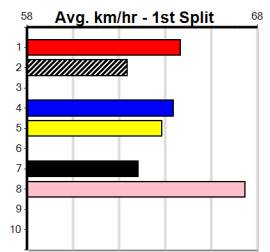

Traralgon
10
6:01PM
(VIC time)

MCMAHON BUILDERS (1-2 WINS)

Distance: 395m, Race Type: Tier 3 - Restricted Win, Total Prizemoney: $1,530
1st: $1,000, 2nd: $320, 3rd: $160, 4th: $50

Watchdog Tips: ☐ ☐ ☐ ☐ ☐

Bet:

1

RUN KITTY RUN [7]
BK Bitch Dec-21 Sire: BERNARDO Dam: ON THE RUNWAY Trainer: Joyce Condon (Devon Meadows)
Owner(s): M Condon
Winning Distances: < 300m (0) 300 - 399m (0) 400 - 499m (1) 500 - 599m (0) 600 - 699m (0) > 700m (0)
Winning Weights: 25.6(1)

Rank	Age	Sex	Track	Date	Time	BOB	Margin	1st/2nd (Time)	PIR	Checked	Comment	WR	Split 1	S/P	Grade	
2nd	(8)	26.6	400	WGL	R3	14-Dec-23	23.11	22.69	1.5L	PARUMBA DANNY (23.01)	M/22	.	.	.	8.47	$2.40 T3-7
5th	(7)	26.7	350	TRA	R1	20-Dec-23	20.45	19.56	13.00	MYALL RAY (19.56)	M/67	.	.	.	6.80	$13.60 X67
7th	(8)	26.8	515	SAP	R9	24-Dec-23	31.06	29.39	18.00	STACY'S MUM (29.80)	Q/5776	.	VO	W	5.33	$10.50 7
2nd	(1)	26.8	350	HVL	R4	09-Feb-24	19.93	19.65	0.75L	LITTLE FAST BULL (19.88)	M/3	.	.	.	6.72	$14.90 T3-7
2nd	(7)	26.6	460	WGL	R7	15-Feb-24	26.39	26.03	0.50L	CATCH A RAINBOW (26.36)	M/334	.	.	.	6.80	$4.00 T3-RW
6th	(1)	26.8	350	HVL	R9	23-Feb-24	19.96	19.73	3.5L	BEYOND BLESSED (19.73)	M/7	.	.	.	6.78	$6.10 T3-RW
2nd	(6)	26.5	450	TRA	R5	26-Feb-24	25.66	25.44	3.25L	LAUGHING PANTHER (25.44)	Q/132	.	.	.	6.73	$3.20 X67
3rd	(3)	27.0	395	TRA	R4	29-Apr-24	22.53	22.39	2.00L	DR. ERICA (22.39)	M/122	.	V5	.	3.76	$5.20 T3-RW

Last 3 wins NOT included above

Rank	Age	Sex	Track	Date	Time	BOB	Margin	1st/2nd (Time)	PIR	Checked	Comment	WR	Split 1	S/P	Grade	
1st	(6)	25.6	400	WGL	R3	09-Nov-23	22.85	22.81	7.00L	ZAMBEZI (23.33)	Q/11	.	SW	.	8.49	$2.90 T3-M

Prize Best Starts Trk/Dts APM: $3515.00 NBT 21-1-5-3 1-0-0-1 1527

2

GO MUMMY'S BOY [6]
BK Dog Dec-20 Sire: MOREIRA Dam: AMELIA STAR Trainer: Eddie Lieshout (Drouin West)
Owner(s): E Lieshout
Winning Distances: < 300m (0) 300 - 399m (0) 400 - 499m (2) 500 - 599m (0) 600 - 699m (0) > 700m (0)
Winning Weights: 30.1(1) 30.5(1)

Rank	Age	Sex	Track	Date	Time	BOB	Margin	1st/2nd (Time)	PIR	Checked	Comment	WR	Split 1	S/P	Grade	
4th	(2)	30.3	460	WGL	R2	04-Jan-24	26.44	26.01	6.50L	SPARKLING ROSE (26.01)	M/544	.	.	.	6.78	$16.70 X67
3rd	(6)	30.4	400	WGL	R12	09-Jan-24	23.04	22.70	5.00L	BLUE BAYOU (22.70)	M/44	.	.	.	8.69	$6.60 T3-6
6th	(8)	30.7	515	SAP	R9	14-Jan-24	30.47	29.37	3.5L	SIR NATHAN (30.23)	M/5666	.	.	.	5.29	$13.80 RW
7th	(7)	31.0	460	WGL	R7	01-Feb-24	27.05	26.02	12.00	BOBBY BACCALA (26.27)	S/876	.	.	.	6.91	$6.80 T3-RW
6th	(5)	30.5	460	WGL	R6	08-Feb-24	26.56	25.87	8.00L	FLYING RYKER (26.02)	M/565	.	.	.	6.67	$38.90 T3-RW
5th	(7)	30.1	460	WGL	R5	24-Feb-24	26.58	25.80	4.50L	KEL OF KINTYRE (26.28)	M/123	.	.	.	6.73	$19.00 6G
8th	(1)	28.3	460	WGL	R7	04-Apr-24	27.70	26.18	22.00	TARGET RANGE (26.21)	M/588	.	V3	.	6.87	$41.30 T3-RW
4th	(2)	28.9	395	TRA	R5	17-Apr-24	22.87	22.22	6.00L	HERE'S TO LOUIE (22.45)	S/773	.	.	.	3.97	$119.00 X67

Last 3 wins NOT included above

Rank	Age	Sex	Track	Date	Time	BOB	Margin	1st/2nd (Time)	PIR	Checked	Comment	WR	Split 1	S/P	Grade	
1st	(7)	30.1	460	WGL	R1	06-Jul-23	26.40	26.40	0.75L	MIGHTY HANNIBAL (26.45)	Q/111	.	SW	.	6.64	$2.20 M
1st	(8)	30.5	460	WGL	R5	07-Dec-23	26.27	26.27	1.5L	SAM'S MULLET (26.37)	M/411	.	.	.	6.73	$6.30 X67

Prize Best Starts Trk/Dts APM: $4045.00 NBT 29-2-1-5 1-0-0-0 1198