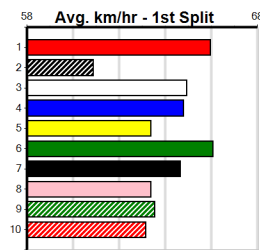

CATCH THE THIEF @ STUD

Distance: 350m, Race Type: Grade 5 T3, Total Prizemoney: $1,530
1st: $1,000, 2nd: $320, 3rd: $160, 4th: $50

Watchdog Tips:

Bet:

Table with columns: Form Box, Wgt, Dist, Track, Date, Time, BON, Margin, 1st/2nd (Time), PIR, Checked, Comment, W/R, Split 1, S/P, Grade

ESFAHAN [5]
BD Bitch Jan-19
Sire: ASTON DEE BEE Dam: DAINTREE PUZZLE
Trainer: Lindsay Fulford (Maffra)
Winning Distances: < 300m (0) 300 - 399m (3) 400 - 499m (7) 500 - 599m (0) 600 - 699m (0) > 700m (0)
Winning Weights: 26.9(1) 27.0(1) 28.3(1) 28.4(1) 28.6(1) 28.8(1) 28.9(2) 29.0(1) 29.3(1)
Race results table with columns: Rank, Wgt, Dist, Track, Date, Time, BON, Margin, 1st/2nd (Time), PIR, Checked, Comment, W/R, Split 1, S/P, Grade

Box History table for ESFAHAN [5]
Prize Best Starts Trk/Dts APM: $25769.38, 19.72(8)-13/3/23, 88-10-12-12, 22-3-5-3, 1072

WHITE SNOW [5]
WBK Bitch Jun-20
Sire: DJAYS OCTANE Dam: LEKTRA MISS
Trainer: Julie Belsham (Longwarry)
Winning Distances: < 300m (0) 300 - 399m (3) 400 - 499m (0) 500 - 599m (0) 600 - 699m (0) > 700m (0)
Winning Weights: 24.6(1) 25.4(1) 25.8(1)
Race results table with columns: Rank, Wgt, Dist, Track, Date, Time, BON, Margin, 1st/2nd (Time), PIR, Checked, Comment, W/R, Split 1, S/P, Grade

Box History table for WHITE SNOW [5]
Prize Best Starts Trk/Dts APM: $6123.13, 19.79(8)-15/1/24, 62-3-2-9, 36-3-2-8, 2146

BRENDEN [5]
F Dog Mar-22
Sire: FERAL FRANKY Dam: MANNERS MATTER
Trainer: Ronald Wood (Warragul)
ENG WGL 2024-05-02
Winning Distances: < 300m (0) 300 - 399m (1) 400 - 499m (2) 500 - 599m (0) 600 - 699m (0) > 700m (0)
Winning Weights: 28.7(1) 29.3(1) 29.5(1)
Race results table with columns: Rank, Wgt, Dist, Track, Date, Time, BON, Margin, 1st/2nd (Time), PIR, Checked, Comment, W/R, Split 1, S/P, Grade

Box History table for BRENDEN [5]
Prize Best Starts Trk/Dts APM: $4810.00, FSTD, 26-3-2-4, 0-0-0-0, 3028

DESSERT GIRL [5]
RF Bitch Apr-20
Sire: ASTON KIMETTO Dam: BOLD DESERT
Trainer: Lindsay Fulford (Maffra)
Winning Distances: < 300m (0) 300 - 399m (5) 400 - 499m (3) 500 - 599m (0) 600 - 699m (0) > 700m (0)
Winning Weights: 28.0(1) 28.3(1) 28.5(1) 29.9(2) 30.0(1) 30.1(1) 30.6(1)
Race results table with columns: Rank, Wgt, Dist, Track, Date, Time, BON, Margin, 1st/2nd (Time), PIR, Checked, Comment, W/R, Split 1, S/P, Grade

Box History table for DESSERT GIRL [5]
Prize Best Starts Trk/Dts APM: $20785.00, 20.21(5)-4/5/22, 55-8-8-7, 11-1-3-1, 1690

SNOWY ALFORD (NSW)[5]
WBK Dog Mar-21
Sire: BEWILDERING Dam: SPOTTED PANTHER
Trainer: Ian Dann (Whitelaw)
ENG WGL 2024-05-02
Winning Distances: < 300m (0) 300 - 399m (0) 400 - 499m (3) 500 - 599m (0) 600 - 699m (0) > 700m (0)
Winning Weights: 28.5(1) 28.6(1) 28.7(1)
Race results table with columns: Rank, Wgt, Dist, Track, Date, Time, BON, Margin, 1st/2nd (Time), PIR, Checked, Comment, W/R, Split 1, S/P, Grade

Box History table for SNOWY ALFORD (NSW)[5]
Prize Best Starts Trk/Dts APM: $6510.00, FSH, 37-3-2-9, 0-0-0-0, 1238

1

2

3

4

5