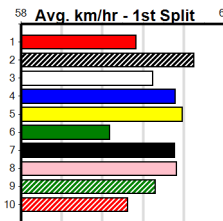

TOPCAT VIDEO PRODUCTIONS (250+RAN

Distance: 400m, Race Type: Mixed 4/5, Total Prizemoney: $1,530
1st: $1,000, 2nd: $320, 3rd: $160, 4th: $50

Watchdog Tips: **0 0 0 0** Bet: **0**