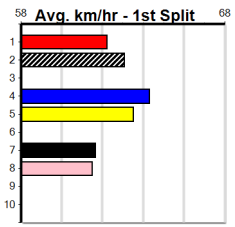

Geelong

MILLERS MUZZLES (250+RANK)

Distance: 520m, Race Type: Maiden, Total Prizemoney: \$1,740
1st: \$1,150, 2nd: \$360, 3rd: \$180, 4th: \$50

4

3:47PM

(VIC time)

Watchdog Tips:

0 0 0 0