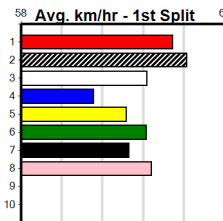

FREE ADMISSION EVERY RACE MEET (25

Distance: 400m, Race Type: Grade 6, Total Prizemoney: $1,530
1st: $1,000, 2nd: $320, 3rd: $160, 4th: $50

11

6:13PM

(VIC time)

Watchdog Tips:

0 0 0 0

Bet:

Form	Box	Weight	Dist	Track	Date	Time	BON	Margin	1st/2nd (Time)	PIR	Checked	Comment	W/R	Split 1	S/P	Grade

1 RIVERDALE CLYDE [6]																	Winning Boxes							
BD	D	Aug-21 FERNANDO BALE					CRUISING BETTY							1	2	3	4	5	6	7	8			
Trainer: Matthew Abela (Little River)																	Prize Best Starts Trk/Dst APM							
2nd	(6)	32.9	400	GEL	R3	26-Mar-24	23.00	22.68	1.25LORYX (22.91)	M/21	.	.	.	8.36	$15.40	7	$6,395.00							
2nd	(3)	32.9	400	GEL	R9	02-Apr-24	23.08	22.50	8.50LXISCO BALE (22.50)	Q/22	.	.	.	8.63	$5.50	7	23.16							
1st	(8)	32.8	390	BAL	R9	08-Apr-24	22.52	22.25	1.25LSHIMA HARLEY (22.60)	M/11	.	.	.	8.44	$1.60	T3-7	21-2-5-7							
8th	(8)	32.6	400	GEL	R10	26-Apr-24	23.57	22.29	8.00BLAZING GOLD (23.02)	M/58	.	.	.	8.48	$29.90	6G	16-1-3-6							
Owner(s): RIVERDALE (SYN), M Abela, I Green, C Abela																	$3241							

2 BERN'S BANJO (NSW)[6]																	Winning Boxes							
WBK	B	Dec-21 FERNANDO BALE					EL RAPIDO							1	2	3	4	5	6	7	8			
Trainer: Sally Cassar (Brookfield)																	Prize Best Starts Trk/Dst APM							
2nd	(3)	27.6	400	GEL	R1	26-Mar-24	22.96	22.68	1.25LSTEP ON AIR (22.89)	M/23	.	.	W	8.57	$2.90	M	$3,175.00							
1st	(3)	27.8	400	GEL	R1	02-Apr-24	22.72	22.50	8.00LJEFF THE MAN (23.25)	Q/11	.	.	.	8.52	$6.10	M	22.72							
1st	(1)	27.6	400	GEL	R4	09-Apr-24	22.79	22.46	1.75LDEMON DAVEY (22.90)	Q/12	.	.	SW	8.46	$3.40	X67H	7-2-1-2							
3rd	(5)	27.4	400	GEL	R9	19-Apr-24	23.07	22.37	8.50LORBIT BALE (22.49)	S/55	.	.	.	8.60	$11.40	X67F	6-2-1-1							
Owner(s): S Cassar																	$2797							

3 SUPER SEQUIOA [6]																	Winning Boxes							
BK	D	Feb-22 SHIMA SHINE					SUPER C AZELLE							1	2	3	4	5	6	7	8			
Trainer: Rosalyn Hume (Wattle Flat)																	Prize Best Starts Trk/Dst APM							
1st	(1)	32.4	425	BEN	R10	24-Mar-24	23.94	23.42	2.00LSUDOKU CARMELLO (24.07)	M/121	.	.	SW	6.55	$4.00	MH	$2,680.00							
8th	(5)	32.5	425	BEN	R7	31-Mar-24	24.75	23.46	14.00LCHEAP RED WINE (23.80)	M/888	.	.	.	7.09	$10.30	MF	FSH							
1st	(6)	32.3	390	BAL	R3	21-Apr-24	22.39	22.23	3.25LIDYLLIC PAIGE (22.62)	M/11	.	.	.	8.46	$2.00	7	3-2-0-0							
Owner(s): G Collins																	0-0-0-0							
																	$2344							

4 LEON'S ENTITY [6]																	Winning Boxes							
BK	D	Jan-22 ASTON DEE BEE					ZARA'S ENTITY							1	2	3	4	5	6	7	8			
Trainer: Kathleen Boyle (Lethbridge)																	Prize Best Starts Trk/Dst APM							
7th	(6)	31.3	390	BAL	R2	20-Mar-24	22.71	21.94	9.00LCHASING HEARTS (22.10)	S/77	.	.	.	8.85	$5.60	X67	$3,830.00							
5th	(3)	31.4	390	BAL	R2	03-Apr-24	22.43	21.97	5.50LFAST LOVE (22.05)	M/85	.	.	.	8.76	$17.60	X67	FSH							
1st	(4)	30.8	390	WBL	R3	11-Apr-24	22.31	22.09	0.05LHARAJUKU LASS (22.31)	M/22	.	.	SW	8.85	$1.60	7	6-2-0-0							
7th	(4)	30.4	450	WBL	R4	18-Apr-24	26.41	25.51	4.00LBUN UNDERCURRENT	M/887	.	.	.	7.11	$11.60	X67	0-0-0-0							
Owner(s): K Boyle																	$2742