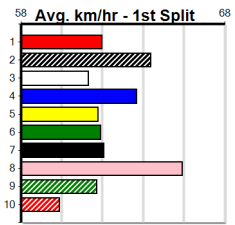

THE BECKLEY CENTRE GEELONG (250+

Distance: 400m, Race Type: Maiden, Total Prizemoney: $1,530
1st: $1,000, 2nd: $320, 3rd: $160, 4th: $50

1
2:44PM
(VIC time)

Watchdog Tips: **0 0 0 0** Bet: **.**