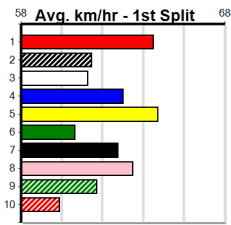

SPORTSBET SAME RACE MULTI (250+RA

Distance: 400m, Race Type: Maiden, Total Prizemoney: $1,530
1st: $1,000, 2nd: $320, 3rd: $160, 4th: $50

2

3:04PM
(VIC time)

Watchdog Tips: **0 0 0 0** Bet: **0**