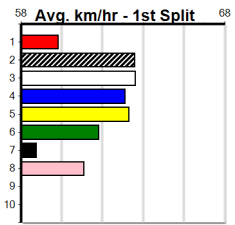

PARKER PUMPS (250+RANK)

Distance: 460m, Race Type: Maiden, Total Prizemoney: $1,530
1st: $1,000, 2nd: $320, 3rd: $160, 4th: $50

3

3:27PM
(VIC time)

Watchdog Tips: **0 0 0 0** Bet: .