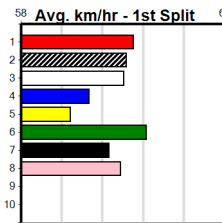

TTS ELECTRICS (1-3 WINS) (250+RANK)

Distance: 460m, Race Type: Restricted Win, Total Prizemoney: $1,530
1st: $1,000, 2nd: $320, 3rd: $160, 4th: $50

5

4:07PM

(VIC time)

Watchdog Tips:

0 0 0 0

Bet:

Form	Box	Weight	Dist	Track	Date	Time	BON	Margin	1st/2nd (Time)	PIR	Checked	Comment	W/R	Split 1	S/P	Grade

1 ZORBAS BALE (NSW)[5]																	Winning Boxes								
DKBD	D	Apr-22				CHRISTO BALE	DYNA ROMY											1	2	3	4	5	6	7	8
Trainer: Correy Grenfell (Anakie)																	Prize Best $5,765.00								
5th (4) 35.0 460 GEL R3 29-Mar-24 26.47 25.69 4.25L																	Fergus Zulu (26.19) S/655 . . . 6.78 $13.40 X67								
6th (1) 34.7 460 GEL R3 05-Apr-24 27.03 25.51 19.00L																	Leoni Bale (25.76) M/555 . . . 6.68 $2.70 RW								
6th (6) 34.9 390 BAL R11 22-Apr-24 23.26 22.24 8.50L																	Son of Cecil (22.67) M/64 . . . 8.80 $2.00 T3-RW								
1st (5) 35.4 450 BAL R9 29-Apr-24 25.65 25.50 1.5L																	Lett Flyer (25.76) M/311 . . . 6.70 $2.40 T3-RW								
Owner(s): B Wheeler																	Trk/Dst APM 3-0-1-0 $4305								

2 PIXIE TRIXIE [7]																	Winning Boxes								
BK	B	Jul-22				SH AVATAR	FAIRYTALE WISH											1	2	3	4	5	6	7	8
Trainer: Clint Capuano (Anakie)																	Prize Best $1,050.00								
1st (8) 25.2 390 WBL R2 15-Apr-24 22.46 22.46 4.25L																	Soho Bustlin' By (22.74) M/32 . . . 8.86 $2.50 M								
5th (3) 25.7 410 HOR R2 19-Apr-24 24.53 23.40 12.00L																	Spaghetti Arms (23.69) M/87 . . . 11.26 $3.50 7								
5th (5) 25.4 410 HOR R9 23-Apr-24 23.88 23.26 9.00L																	Fifi Bale (23.26) M/56 . . . 10.84 $20.90 7								
4th (8) 25.5 400 GEL R10 30-Apr-24 23.46 22.73 11.00L																	Time to Prophet (22.73) S/66 . . . W 8.82 $19.10 X67								
Owner(s): C Capuano																	Trk/Dst APM 5-1-0-0 $1050								

3 BARTY CROUCH [6]																	Winning Boxes								
RF	D	Apr-22				BEAST UNLEASHED	ARABELLA FIGG											1	2	3	4	5	6	7	8
Trainer: Ian Cockerell (Buckley)																	Prize Best $5,045.00								
8th (7) 36.7 515 SAN R3 29-Feb-24 30.82 29.23 17.00L																	Piccolo Bale (29.64) S/6788 . . . 5.31 $13.80 6G								
5th (8) 36.7 515 SAN R2 07-Mar-24 30.29 29.23 8.50L																	Kingsley Bale (29.71) S/3444 . . . 5.22 $30.70 X67								
7th (1) 36.5 525 MEA R10 30-Mar-24 30.66 29.50 11.00L																	Kingsley Bale (29.96) M/6546 . . . 5.21 $8.50 6G								
5th (2) 36.4 525 MEP R4 03-Apr-24 30.77 29.91 7.50L																	Bun Tornado (30.28) M/2223 . . . 5.24 $7.30 X67H								
Owner(s): BAG OF LOLLYS (SYN), L Cockerell, I Cockerell, M Doppler																	Trk/Dst APM 6-2-1-1 $2819								

4 DUNDEE COCO [6]																	Winning Boxes								
LTF	B	Nov-21				AUSSIE INFRARED	DUNDEE CALYPSO											1	2	3	4	5	6	7	8
Trainer: Geoffrey Scott-smith (Pakenham South)																	Prize Best $3,125.00								
4th (5) 27.3 400 GEL R10 19-Feb-24 23.13 22.55 5.00L																	Front Cover (22.79) M/66 . . . 8.90 $7.50 X67								
5th (2) 27.3 515 SAP R6 25-Feb-24 30.27 29.46 8.50L																	Utrillo Bale (29.70) M/6755 . . . V0 5.34 $20.70 X67H								
ST (-) 27 400 WGL 18-Apr-24 22.94 1.00L																	Trial Cleared M/11 . . . 1of4 8.48 $ ST								
2nd (2) 26.7 460 GEL R9 27-Apr-24 26.00 25.51 3.25L																	Artisan Artist (25.78) M/442 . . . 6.84 $33.40 X67								
Owner(s): G Scott-smith																	Trk/Dst APM 2-0-1-0 $1793