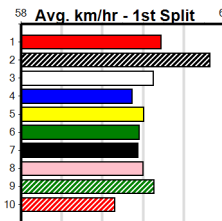

SPORTSBET SET A DEPOSIT LIMIT (250+

Distance: 400m, Race Type: Grade 5, Total Prizemoney: $1,530
1st: $1,000, 2nd: $320, 3rd: $160, 4th: $50

Watchdog Tips: **0 0 0 0** Bet: .