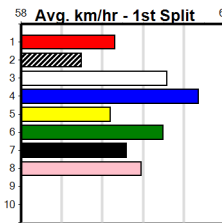

GEELONG PRINTING (250+RANK)

Distance: 400m, Race Type: Mixed 6/7, Total Prizemoney: $1,530

1st: $1,000, 2nd: $320, 3rd: $160, 4th: $50

Watchdog Tips:

0 0 0 0

Bet:

Form Box Weight Dist Track Date Time BON Margin 1st/2nd (Time) PIR Checked Comment W/R Split 1 S/P Grade

1 MORE VOLTAGE [7]
BK D Mar-22 MY REDEEMER HEADSPACE
Trainer: Ian Hopper (Werribee)
ST (-) 32.4 400 GEL 12-Mar-24 23.24 0.01L Trial Cleared M 1of1 $ ST
3rd (3) 31.5 425 BEN R1 19-Apr-24 24.71 23.70 8.00L TIME TO PROPHET (24.18) M/553 6.82 $12.60 M
3rd (1) 31.8 400 GEL R1 26-Apr-24 22.94 22.29 0.10L TINKER BRUCE (22.94) M/43 8.84 $3.40 M
1st (6) 31.8 400 GEL R1 30-Apr-24 23.27 22.73 5.50L DONATELLO ZEAL (23.65) M/21 8.72 $1.70 M

Winning Boxes

1	2	3	4	5	6	7	8
						1	
Prize	$1,520.00						
Best	23.27						
Starts	3-1-0-2						
Trk/Dst	2-1-0-1						
APM	$1520						

Owner(s): I Hopper

2 AVERY CHARM [6]
BK B Mar-19 BLAZIN' BOMBER OUR AQUA BLUE
Trainer: Joe Uglietta (Yan Yean)
7th (3) 26.7 390 BAL R11 25-Mar-24 23.33 22.25 16.00L VALLETTA DASH (22.25) M/57 8.95 $39.00 T3-RW
6th (6) 26.8 390 BAL R9 21-Apr-24 23.15 22.23 2.50L MISS BLAZE (22.99) Q/45 8.65 $57.20 6G
6th (4) 26.3 400 GEL R10 23-Apr-24 23.73 22.56 14.00L SUPER SIZE FRIES (22.76) M/77 9.27 $14.70 X67
6th (4) 26.3 395 TRA R4 29-Apr-24 23.02 22.39 9.00L DR. ERICA (22.39) M/365 3.84 $72.40 T3-RW

Winning Boxes

1	2	3	4	5	6	7	8
						2	
Prize	$7,430.00						
Best	NBT						
Starts	115-2-9-11						
Trk/Dst	17-0-1-1						
APM	$139						

Owner(s): J Uglietta

3 OUR MATE BEAR [7]
BK B Aug-22 FLYING RICCIARDO MISS MORRISSET
Trainer: David Geall (Lara)
3rd (2) 27.1 390 WBL R1 04-Apr-24 22.65 21.99 6.00L ASTON ZINGARA (22.23) Q/23 8.84 $2.30 M
1st (1) 27.5 390 WBL R2 11-Apr-24 22.29 22.09 1.25L XOEL BALE (22.36) Q/11 8.63 $2.00 M
8th (7) 27.3 410 HOR R3 19-Apr-24 24.14 23.40 7.00L ASTON LUTON (23.68) M/67 10.72 $6.30 X67
5th (4) 27.3 400 GEL R10 27-Apr-24 23.24 22.35 6.50L BLACKPOOL RANGER (22.81) M/76 8.72 $7.60 X67

Winning Boxes

1	2	3	4	5	6	7	8
1							
Prize	$2,460.00						
Best	NBT						
Starts	5-1-1-1						
Trk/Dst	2-0-1-0						
APM	$2356						

Owner(s): The Bears Lucky Seven (SYN), C Hutchison, A Kelly, T Hill, W Whitley

4 GOLD BENZ (SA)[7]
BEF D May-22 KOBLENZ MADDISON KAYE
Trainer: David Geall (Lara)
2nd (8) 34.8 410 HOR R4 05-Apr-24 23.70 23.32 1.00L ASTON BUTTERS (23.63) M/11 10.39 $4.70 X67
4th (4) 34.8 450 BAL R9 14-Apr-24 26.23 25.59 2.75L GEORGE JETSON (26.05) Q/111 6.57 $4.00 X67
4th (3) 34.5 410 HOR R3 19-Apr-24 23.79 23.40 1.5L ASTON LUTON (23.68) M/22 10.37 $1.60 X67
8th (2) 34.5 425 BEN R3 26-Apr-24 24.84 23.85 12.00L TIME TO PROPHET (24.00) M/388 6.65 $4.40 7

Winning Boxes

1	2	3	4	5	6	7	8
1							
Prize	$2,430.00						
Best	22.80						
Starts	5-1-1-0						
Trk/Dst	1-1-0-0						
APM	$2094						

Owner(s): P Wescott

5 CANYA LIBBY (NSW)[7]
BE B Oct-22 ASTON RUPEE BALI SUNSET
Trainer: Matthew Lanigan (Rowsley)
4th (8) 26.9 425 BEN R1 19-Apr-24 24.79 23.70 9.00L TIME TO PROPHET (24.18) M/445 6.78 $2.20 M
1st (1) 26.5 425 BEN R1 26-Apr-24 24.19 23.85 1.00L HIGHER FORCE (24.24) Q/111 6.67 $1.80 M

Winning Boxes

1	2	3	4	5	6	7	8
1							
Prize	$1,755.00						
Best	FSH						
Starts	2-1-0-0						
Trk/Dst	0-0-0-0						
APM	$1755						

Owner(s): Nyah Two Lads (SYN), M Lanigan, O Harrop, J Walsh, B Sheridan, D Harrop, C Forster, J Toomey, A Thompson