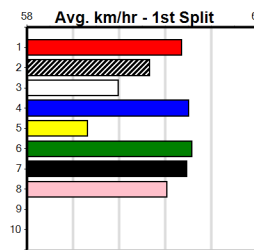

NP ELECTRICAL (1-4 WINS) (250+RANK)

Distance: 520m, Race Type: Restricted Win, Total Prizemoney: $1,740
1st: $1,150, 2nd: $360, 3rd: $180, 4th: $50

Watchdog Tips:

Bet:

Form Box	Wgt	Dist	Track	Date	Time	BON	Margin	1st/2nd (Time)	PIR	Checked	Comment	WR	Split 1	S/P	Grade

WISE MOVE [7]

WBK Dog **Jul-22** **Sire: FERNANDO BALE** **Dam: SILKEN**
Owner(s): Brona Lane Racing (SYN), J Wright, P Schutz, W Peake, V Dewson, G Taylor, D Wright, G Nottle, **Trainer: Jeffrey Britton (Anakie)**
Winning Distances: < 300m (0) 300 - 399m (0) 400 - 499m (1) 500 - 599m (0) 600 - 699m (0) > 700m (0)
Winning Weights: 31.2(1)

4th (3)	31.2	425	BEN	R4	24-Mar-24	24.73	23.42	9.00L THIRTY SECONDS (24.10)	M/544				6.88	$7.30	MH
1st (3)	31.2	400	GEL	R2	02-Apr-24	23.09	22.50	0.10L DUPLICITOUS (23.10)	M/21				8.61	$3.30	M
2nd (4)	31.1	400	GEL	R10	09-Apr-24	22.87	22.46	1.5L PERFECT TONIGHT (22.78)	M/33				8.62	$3.00	X67H
5th (7)	31.0	390	WBL	R2	25-Apr-24	22.68	22.14	6.50L VARSITY BALE (22.24)	S/67				8.86	$4.50	X67
3rd (2)	31.1	525	MEP	R3	01-May-24	30.57	29.74	10.00 CABAO LAPIS (29.89)	M/3122				5.12	$25.00	X67H

Box History

Bx	1st	2nd	3rd	4th	5th	6th	7th	8th
1								
2								
3	1			1				
4		1						
5								
6								
7					1			
8								

Prize Best $1740.00
Starts FSTD
Trk/Dts 5-1-1-1
APM 0-0-0-0
1525

Last 3 wins NOT included above

WHERE IT BEGAN [6]

BE Dog **Mar-22** **Sire: TOMMY SHELBY** **Dam: ART NOVEAU**
Owner(s): CHAMPAGNE PTN (SYN), S Smith, A Langton **Trainer: Angela Langton (Anakie)**
Winning Distances: < 300m (0) 300 - 399m (0) 400 - 499m (1) 500 - 599m (1) 600 - 699m (0) > 700m (0)
Winning Weights: 35.0(1) 35.1(1)

1st (6)	35.1	515	SAN	R1	11-Jan-24	30.03	29.30	3.25L TRUE TEMPER (30.26)	S/5331				5.29	$16.00	MF
8th (4)	34.8	515	SAN	R1	25-Jan-24	30.41	29.10	11.00 WEST STAR (29.70)	S/7578				5.25	$22.00	X67
2nd (3)	34.8	525	MEP	R2	31-Jan-24	30.54	29.78	1.25L BUN STORM (30.46)	M/3211				5.27	$10.70	X67
5th (5)	34.5	525	MEP	R3	14-Feb-24	30.91	30.06	9.00L WEBLEC TIARA (30.28)	M/2445				5.27	$5.10	X67H
6th (2)	34.9	460	GEL	R7	19-Feb-24	26.45	25.89	5.50L BOB MARKER (26.08)	S/866				6.82	$16.00	X67
1st (2)	35.0	460	GEL	R5	23-Feb-24	26.02	25.67	1.75L ASTON HEIR (26.14)	M/333				6.76	$9.50	X67
4th (2)	34.9	515	SAN	R3	29-Feb-24	30.15	29.23	7.50L PICCOLO BALE (29.64)	S/8544				5.33	$8.60	6G
4th (4)	34.9	525	MEP	R10	01-May-24	30.50	29.74	6.00L BRONELLY STRIKER (30.11)	M/4234				5.20	$10.70	X67H

Box History

Bx	1st	2nd	3rd	4th	5th	6th	7th	8th
1		1						
2	1							
3		1	1					
4				1				1
5						1		
6	1							
7								
8								

Prize Best $10150.00
Starts FSTD
Trk/Dts 10-2-2-1
APM 0-0-0-0
5702

Last 3 wins NOT included above