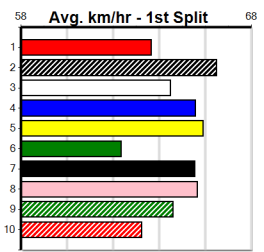

TOPCAT VIDEO PRODUCTIONS (250+RANK)

Distance: 400m, Race Type: Mixed 4/5, Total Prizemoney: $1,530
1st: $1,000, 2nd: $320, 3rd: $160, 4th: $50

Watchdog Tips: ☐ ☐ ☐ ☐ ☐

Bet: ☐

Form	Box	Wgt	Dist	Track	Date	Time	BON	Margin	1st/2nd (Time)	PIR	Checked	Comment	WR	Split 1	S/P	Grade

1

ESPECIAL BLONDE [5]

RF Bitch Jul-20 Sire: **ORSON ALLEN** Dam: **ANTARCTIC LASS** Trainer: **Elise Knott (Carnegie)**

Owner(s): P Knott

Winning Distances: < 300m (0) 300 - 399m (4) 400 - 499m (2) 500 - 599m (0) 600 - 699m (0) > 700m (0)

Winning Weights: 26.6(1) 26.7(1) 26.9(1) 27.2(1) 27.3(1) 28.2(1)

1st (6)	26.6	385	SHP	R11	13-Jul-23	22.09	21.90	1.75L HUNTLY FLYER (22.20)	M/22	.	.	.	.	8.39	$5.90	5
3rd (4)	26.3	400	GEL	R6	28-Jul-23	23.12	22.69	4.00L SHAKA BIG TONKS (22.85)	M/33	.	.	.	.	8.56	$5.60	5
3rd (7)	26.5	385	SHP	R4	04-Sep-23	22.37	21.62	2.75L GROOMSMAN (22.19)	M/43	.	.	.	.	8.38	$11.60	5
7th (7)	27.1	425	BEN	R11	22-Sep-23	24.60	23.75	9.50L BLUE TICK NELSON (23.95)	M/444	.	.	.	.	6.80	$13.60	5
2nd (6)	27.1	390	SHP	R11	23-Oct-23	22.28	21.98	1.00L KRAKEN ROVER (22.22)	M/22	.	.	.	.	8.42	$18.80	5
8th (6)	26.6	390	SHP	R5	05-Feb-24	23.28	21.91	16.00 MISS DAISY LEE (22.21)	M/77	.	.	.	.	8.72	$10.10	5
2nd (2)	27.4	400	GEL	R7	02-Apr-24	23.23	22.50	2.50L MR. STIRLING (23.06)	Q/11	.	.	.	.	8.63	$7.40	5
8th (1)	27.9	390	BAL	R11	24-Apr-24	23.44	22.02	21.00 GAS LANTERN (22.02)	M/58	.	.	.	.	8.83	$34.70	5

Last 3 wins NOT included above

1st (6)	26.9	400	GEL	R10	16-Dec-22	22.69	22.50	1.25L TIGER MOTH MARGE (22.77)	Q/11	.	.	.	.	8.36	$3.60	X67
1st (1)	27.2	390	WBL	R11	09-Mar-23	22.17	21.83	4.75L MYOLA SUNRISE (22.49)	Q/11	.	.	SW	.	8.67	$3.30	5
1= (7)	27.3	385	SHP	R12	01-Jun-23	22.16	21.92	1.75L ESPECIAL BLONDE/KRAKEN	M/22	.	.	SW	.	8.23	$2.30	T3-5

Box History

Bx	1st	2nd	3rd	4th	5th	6th	7th	8th
1	3						1	1
2		1						
3			1					
4				2			1	
5			1	2				1
6	2	2			1			1
7	1		1		1		1	
8			1	1				2

Prize Best Starts: $14375.00
22.68(1)-6/12/22
Trk/Dts: 32-6-7-6
5-2-1-1
APM: 1191