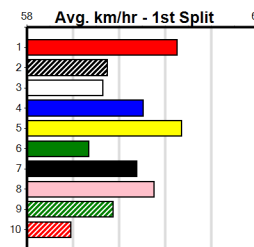

SPORTSBET SAME RACE MULTI (250+RANK)

Distance: 400m, Race Type: Maiden, Total Prizemoney: $1,530
1st: $1,000, 2nd: $320, 3rd: $160, 4th: $50

Watchdog Tips: ☐ ☐ ☐ ☐ ☐ Bet: ☐

Form Box	Wgt	Dist	Track	Date	Time	BON	Margin	1st/2nd (Time)	PIR	Checked	Comment	W/R	Split 1	S/P	Grade

1

GLORIA'S ENTITY [M]
BK Bitch Jan-22 Sire: ASTON DEE BEE Dam: ZARA'S ENTITY
Owner(s): - k m syndicate (SYN), M Barry, K Boyle Trainer: Kathleen Boyle (Lethbridge)
Winning Distances: < 300m (0) 300 - 399m (0) 400 - 499m (0) 500 - 599m (0) 600 - 699m (0) > 700m (0)
Winning Weights:
4th (4) 25.6 390 WBL R3 18-Apr-24 22.99 22.32 2.75L ASTON TESSA (22.81) S/54 . SW . 9.85 $17.60 MH
4th (8) 25.4 390 WBL R1 25-Apr-24 22.40 22.14 3.5L OFFENSIVE LADY (22.17) M/54 . . . 8.93 $11.20 MF

Last 3 wins NOT included above

Box History

Bx	1st	2nd	3rd	4th	5th	6th	7th	8th
1								
2								
3								
4					1			
5								
6								
7								
8					1			
Prize Best						$150.00		
Starts						FSH		
Trk/Dts						2-0-0-0		
APM						0-0-0-0		150

2

DONATELLO ZEAL [M]
BK Dog Jun-22 Sire: SUPERIOR PANAMA Dam: ZEAL SENSATION
Owner(s): Real zeal (SYN), M Tabb, J Whittle, S Tabb, W Whittle, M Brown Trainer: Mathew Tabb (Lara)
Winning Distances: < 300m (0) 300 - 399m (0) 400 - 499m (0) 500 - 599m (0) 600 - 699m (0) > 700m (0)
Winning Weights:
6th (7) 30.8 390 BAL R4 24-Apr-24 23.32 22.02 12.00 FORBES SUPREME (22.52) S/76 . . . 8.91 $19.00 MH
2nd (2) 30.8 400 GEL R1 30-Apr-24 23.65 22.73 5.50L MORE VOLTAGE (23.27) M/12 . . . 8.63 $17.10 M

Last 3 wins NOT included above

Box History

Bx	1st	2nd	3rd	4th	5th	6th	7th	8th
1								
2		1						
3								
4								
5								
6								
7						1		
8								
Prize Best						$320.00		
Starts						NBT		
Trk/Dts						2-0-1-0		
APM						1-0-1-0		320

3

DINOSAUR [M]
BK Dog Jul-22 Sire: SH AVATAR Dam: FAIRYTALE WISH
Owner(s): C Capuano Trainer: Chloe Dew (Anakie)
Winning Distances: < 300m (0) 300 - 399m (0) 400 - 499m (0) 500 - 599m (0) 600 - 699m (0) > 700m (0)
Winning Weights:
7th (6) 29.8 410 HOR R3 09-Apr-24 24.65 23.26 14.00 LANKY LARRY (23.73) S/77 . . . 11.12 $15.10 M
7th (4) 30.4 400 GEL R3 27-Apr-24 23.23 22.35 8.50L BLANK SLATE (22.65) M/77 . . . 8.90 $45.50 M

Last 3 wins NOT included above

Box History

Bx	1st	2nd	3rd	4th	5th	6th	7th	8th
1								
2								
3								
4							1	
5								
6							1	
7								
8								
Prize Best						$0.00		
Starts						NBT		
Trk/Dts						2-0-0-0		
APM						1-0-0-0		0