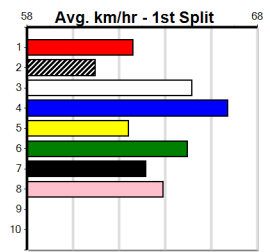

GEELONG PRINTING (250+RANK)

Distance: 400m, Race Type: Mixed 6/7, Total Prizemoney: $1,530
1st: $1,000, 2nd: $320, 3rd: $160, 4th: $50

Watchdog Tips: ☐ ☐ ☐ ☐ ☐ **Bet:** ☐

Form Box	Wgt	Dist	Track	Date	Time	BON	Margin	1st/2nd (Time)	PIR	Checked	Comment	WR	Split 1	S/P	Grade

1

MORE VOLTAGE [7]
BK Dog Mar-22 Sire: MY REDEEMER Dam: HEADSPACE
Owner(s): I Hopper
Winning Distances: < 300m (0) 300 - 399m (0) 400 - 499m (1) 500 - 599m (0) 600 - 699m (0) > 700m (0)
Winning Weights: 31.8(1)

ST (-)	32.4	400	GEL	R12	12-Mar-24	23.24		0.01L	Trial Cleared	M					1of1	ST
3rd (3)	31.5	425	BEN	R1	19-Apr-24	24.71	23.70	8.00L	TIME TO PROPHET (24.18)	M/553			6.82			$12.60 M
3rd (1)	31.8	400	GEL	R1	26-Apr-24	22.94	22.29	0.10L	TINKER BRUCE (22.94)	M/43			8.84			$3.40 M
1st (6)	31.8	400	GEL	R1	30-Apr-24	23.27	22.73	5.50L	DONATELLO ZEAL (23.65)	M/21			8.72			$1.70 M

Last 3 wins NOT included above

Box History

Bx	1st	2nd	3rd	4th	5th	6th	7th	8th
1			1					
2								
3				1				
4								
5								
6	1							
7								
8								

Prize Best	$1520.00
Starts	23.27(6)-30/4/24
Trk/Dts	3-1-0-2
APM	2-1-0-1
	1520

2

EVERY CHARM [6]
BK Bitch Mar-19 Sire: BLAZIN' BOMBER Dam: OUR AQUA BLUE
Owner(s): J Uglietta
Winning Distances: < 300m (0) 300 - 399m (1) 400 - 499m (1) 500 - 599m (0) 600 - 699m (0) > 700m (0)
Winning Weights: 24.8(1) 25.3(1)

6th (3)	26.8	390	SHP	R10	12-Oct-23	23.11	22.45	4.00L	WHAT'S THAT (22.84)	M/45			8.86			$10.70 6G
T (7)	26.3	400	WGL	R10	26-Oct-23	0.00	22.83		AKINA ADONIS (23.61)	M/88		V14	8.97			$17.10 6G
4th (1)	25.8	400	GEL	R10	09-Jan-24	23.51	22.58	9.50L	RUBY TUBES (22.88)	M/54			8.74			$38.90 6G
7th (4)	25.7	425	BEN	R10	17-Jan-24	25.17	24.19	14.00	GOOD MANNER (24.22)	M/677			6.88			$31.80 6G
7th (3)	26.7	390	BAL	R11	25-Mar-24	23.33	22.25	16.00	VALLETTA DASH (22.25)	M/57			8.95			$39.00 T3-RW
6th (6)	26.8	390	BAL	R9	21-Apr-24	23.15	22.23	2.50L	MISS BLAZE (22.99)	Q/45			8.65			$57.20 6G
6th (4)	26.3	400	GEL	R10	23-Apr-24	23.73	22.56	14.00	SUPER SIZE FRIES (22.76)	M/77			9.27			$14.70 X67
6th (4)	26.3	395	TRA	R4	29-Apr-24	23.02	22.39	9.00L	DR. ERICA (22.39)	M/365			3.84			$72.40 T3-RW

Last 3 wins NOT included above

1st (7)	24.8	425	BEN	R1	30-Dec-20	24.93	23.86	0.10L	CHASING THE EDGE (24.94)	Q/342			6.71			$20.40 T3-M
1st (7)	25.3	390	BAL	R9	12-Apr-21	22.78	22.17	1.00L	AMRON MAN (22.85)	M/32		C4	8.73			$2.90 T3-7

Box History

Bx	1st	2nd	3rd	4th	5th	6th	7th	8th
1		2		2	3			3
2			1	2	5	2	1	1
3			1	2	2	3		
4	2		1	4	7	2	2	
5			3	3	2	1	1	4
6		1	2	7	2	4	1	2
7	2	2	3	1	2	3	3	1
8		2	1	2	2	4	4	

Prize Best	$7430.00
Starts	NBT
Trk/Dts	115-2-9-11
APM	17-0-1-1
	139