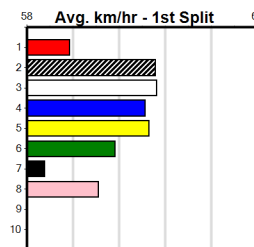

PARKER PUMPS (250+RANK)

Distance: 460m, Race Type: Maiden, Total Prizemoney: $1,530
1st: $1,000, 2nd: $320, 3rd: $160, 4th: $50

Watchdog Tips:

Bet:

Form Box	Wgt	Dist	Track	Date	Time	BON	Margin	1st/2nd (Time)	PIR	Checked	Comment	WR	Split 1	S/P	Grade

1

REV MICHAEL [M]
BK Dog Mar-22 Sire: SHIMA SHINE Dam: JD REVELATION
Owner(s): DAILLY GREYHOUND FARMS (SYN), G Dailly, T Dailly
Trainer: Thomas Dailly (Anakie)
Winning Distances: < 300m (0) 300 - 399m (0) 400 - 499m (0) 500 - 599m (0) 600 - 699m (0) > 700m (0)

Winning Weights:

Pos	Rank	Wgt	Sex	Date	Time	BON	Margin	1st/2nd (Time)	PIR	Checked	Comment	WR	Split 1	S/P	Grade
5th	(4)	36.5	GEL	R3	09-Feb-24	26.87	25.54	8.50L BUN TORNADO (26.30)	M/675				6.89	$7.50 M	
6th	(1)	36.8	450 BAL	R2	27-Feb-24	25.81	25.23	7.50L FLYING CURRENCY (25.30)	S/776				6.81	$29.60 MH	
2nd	(8)	36.7	450 BAL	R9	04-Mar-24	25.90	25.41	1.75L RONNY'S RETURN (25.79)	M/443				6.95	$2.90 T3-M	
3rd	(4)	37.1	450 BAL	R1	11-Mar-24	26.24	25.69	8.00L CANYA DREAM (25.69)	S/554				6.95	$1.40 T3-M	
7th	(7)	36.6	450 BAL	R1	20-Mar-24	26.04	25.01	9.50L ZIPPING WHINCUP (25.40)	S/877				7.00	$5.60 M	
8th	(1)	36.9	460 GEL	R2	29-Mar-24	27.22	25.69	15.00 WREN BALE (26.18)	M/687				6.77	$23.10 M	
5th	(3)	36.3	450 BAL	R2	17-Apr-24	26.53	25.13	14.00 ENZO ENVY (25.59)	S/766				6.97	$13.40 M	
8th	(7)	36.2	460 GEL	R3	23-Apr-24	26.81	25.73	10.00 FALLON BALE (26.14)	M/658				6.97	$19.70 M	

Last 3 wins NOT included above

Bx	1st	2nd	3rd	4th	5th	6th	7th	8th	
1							1	1	1
2									
3					1				
4			1		1				
5									
6									
7								1	1
8		1							

Prize Best	$480.00
Starts	NBT
Trk/Dts	9-0-1-1
APM	4-0-0-0
	384

2

BOROUGH LIL [M]
BK Bitch Jun-21 Sire: FERNANDO BALE Dam: MAGIC MOON DUST
Owner(s): M Ebeyer
Trainer: Tony Salpigtidis (Plenty)
Winning Distances: < 300m (0) 300 - 399m (0) 400 - 499m (0) 500 - 599m (0) 600 - 699m (0) > 700m (0)

Winning Weights:

Pos	Rank	Wgt	Sex	Date	Time	BON	Margin	1st/2nd (Time)	PIR	Checked	Comment	WR	Split 1	S/P	Grade
4th	(3)	26.9	300 HVL	R3	06-Sep-23	17.31	16.63	3.00L IN THE RIOT (17.12)	M/2				4.02	$9.70 M	
7th	(4)	26.7	385 SHP	R1	21-Sep-23	23.08	21.81	13.00 BRASTON MISS (22.21)	M/68				8.52	$13.20 M	
3rd	(7)	27.0	450 SHP	R3	12-Oct-23	26.20	25.71	2.00L SYCAMORE BLUEY (26.07)	Q/123				6.76	$4.20 M	
2nd	(3)	26.7	450 SHP	R1	19-Oct-23	25.97	25.43	8.00L BLACK SAINT (25.43)	Q/222				6.74	$10.40 T3-M	
T	(8)	25.9	525 MEP	R1	01-Nov-23	0.00	30.01	SHORE'S LUCK (30.49)	M/6766		VO		5.32	$25.50 M	
6th	(5)	26.1	525 MEP	R2	15-Nov-23	31.45	30.04	15.00 MAGICAL STAR (30.47)	M/3344				5.28	$60.10 M	
3rd	(2)	26.5	390 BAL	R1	25-Mar-24	22.89	22.25	2.75L REIKO DUSTY (22.71)	Q/21				8.67	$5.40 T3-M	
3rd	(8)	25.8	400 GEL	R1	30-Apr-24	23.73	22.73	7.00L MORE VOLTAGE (23.27)	M/55				8.84	$6.40 M	

Last 3 wins NOT included above

Bx	1st	2nd	3rd	4th	5th	6th	7th	8th	
1									
2		1	1						
3		1		1					
4				1	1	1	1	1	
5			1		1	1			
6		1							
7			1						
8			1						

Prize Best	$1810.00
Starts	FSTD
Trk/Dts	15-0-3-4
APM	0-0-0-0
	586