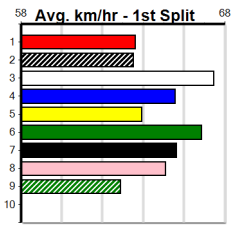

Horsham

10
5:11PM
(VIC time)

WATTS PRICE ACCOUNTANTS

Distance: 410m, Race Type: Grade 5, Total Prizemoney: $2,925
1st: $1,950, 2nd: $600, 3rd: $300, 4th: $75

Watchdog Tips: 0 0 0 0 Bet: .