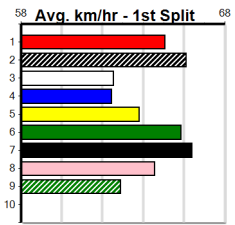

# GREYHOUND CLUBS VICTORIA

Distance: 410m, Race Type: Grade 5, Total Prizemoney: \$2,925  
1st: \$1,950, 2nd: \$600, 3rd: \$300, 4th: \$75