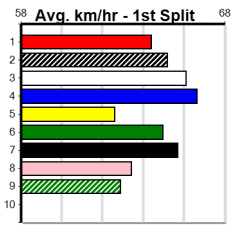

LOCKS CONSTRUCTIONS

Distance: 410m, Race Type: Grade 5, Total Prizemoney: $2,925
1st: $1,950, 2nd: $600, 3rd: $300, 4th: $75

9

4:54PM

(VIC time)

Watchdog Tips: **0 0 0 0** Bet: **0**