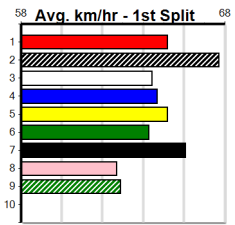

Horsham

GREYHOUND ADOPTION PROGRAM

Distance: 410m, Race Type: Mixed 4/5, Total Prizemoney: $3,360
1st: $2,250, 2nd: $690, 3rd: $345, 4th: $75

5

3:32PM

(VIC time)

Watchdog Tips:

0 0 0 0

Bet: