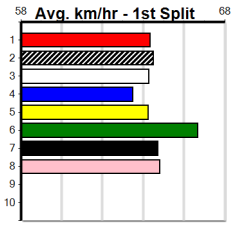

Horsham

CHS GROUP (2-3 WINS)

Distance: 410m, Race Type: Restricted Win, Total Prizemoney: $2,925
1st: $1,950, 2nd: $600, 3rd: $300, 4th: $75

3

2:49PM
(VIC time)

Watchdog Tips: **0 0 0 0** Bet: **0**