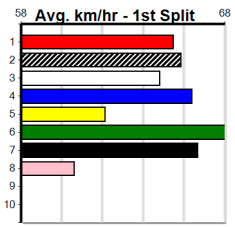

Horsham

HORSHAM DOORS & GLASS

Distance: 410m, Race Type: Grade 7, Total Prizemoney: $2,925
1st: $1,950, 2nd: $600, 3rd: $300, 4th: $75

2

2:32PM
(VIC time)

Watchdog Tips: **0 0 0 0** Bet: **0**