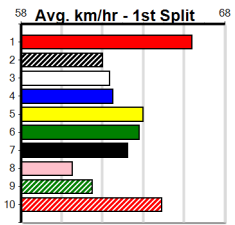

Watchdog Tips: **0 0 0 0** Bet: .