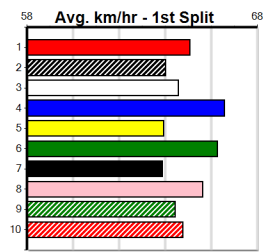

Watchdog Tips:

Bet:

Form	Box	Wgt	Dist	Track	Date	Time	BON	Margin	1st/2nd (Time)	PIR	Checked	Comment	WR	Split 1	S/P	Grade

BACK TO SCRATCH [5]

BE Dog Dec-21 Sire: BERNARDO Dam: ON THE RUNWAY
Owner(s): Cherry Farm (SYN), A Xerri, S Xerri
Trainer: Michelle Mallia (Avalon)
ENG GEL 2024-05-03

Winning Distances: < 300m (0) 300 - 399m (1) 400 - 499m (2) 500 - 599m (2) 600 - 699m (0) > 700m (0)
Winning Weights: 34.0(1) 34.1(1) 34.4(2) 34.6(1)

2nd (4)	35.0	350	HVL	R6	19-Nov-23	19.44	18.90	3.25L	WINSTON TOWN (19.22)	M/5				6.64	$3.20	5
4th (5)	34.5	450	WBL	R8	23-Nov-23	25.69	25.28	6.00L	CALL ME MARLEY (25.28)	M/434				6.82	$6.00	X45
2nd (1)	34.9	525	MEP	R8	29-Nov-23	30.29	29.91	5.50L	MISS SCALLYWAG (29.91)	M/2222				5.17	$2.80	X45
7th (6)	34.9	515	SAN	R10	14-Dec-23	30.50	29.29	12.00	IMPRESS BROWNING (29.67)	S/7887				5.22	$8.40	5
6th (1)	34.1	515	SAN	R10	04-Jan-24	30.43	29.27	13.00	SHAKE IT OFF (29.56)	M/5556				5.31	$4.30	5
7th (1)	35.2	400	GEL	R11	22-Mar-24	23.02	22.53	4.25L	SQUIGGLY BOB (22.74)	Q/87				8.71	$2.80	5
7th (6)	34.8	450	BAL	R7	27-Mar-24	26.04	24.85	7.50L	DESTINI PALADIN (25.51)	M/877		SW		6.78	$24.90	5H
6th (4)	34.7	460	GEL	R5	05-Apr-24	26.47	25.51	14.00	GOLD SCOTCH (25.51)	M/756				6.85	$15.30	5

Last 3 wins NOT included above

1st (6)	34.0	450	SHP	R5	04-Sep-23	25.09	25.07	2.25L	SHE'S EXTREME (25.24)	M/211		SW		6.62	$2.30	X67
1st (7)	34.4	525	MEA	R11	16-Sep-23	30.07	29.70	3.5L	WARCRAFT (30.31)	M/2211				5.11	$1.30	5
1st (4)	34.4	500	BEN	R6	04-Nov-23	28.17	28.15	0.50L	SHE'S MAGICAL (28.20)	M/222				6.58	$2.30	5

Box History

Bx	1st	2nd	3rd	4th	5th	6th	7th	8th
1								
2								
3								
4								
5								
6								
7								
8								

Prize Best Starts Trk/Dts APM

Prize		$18830.00
Best		F5H
Starts		22-5-3-2
Trk/Dts		0-0-0-0
APM		4049