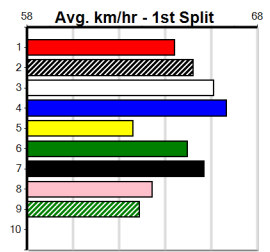

LOCKS CONSTRUCTIONS

Distance: 410m, Race Type: Grade 5, Total Prizemoney: $2,925
1st: $1,950, 2nd: $600, 3rd: $300, 4th: $75

Watchdog Tips:

Bet:

Form Box	Wgt	Dist	Track	Date	Time	BON	Margin	1st/2nd (Time)	PIR	Checked	Comment	WR	Split 1	S/P	Grade

ROLLING STORM [5]

BKW Dog Dec-21 Sire: WHISKEY RIOT Dam: ALCYONE
Owner(s): BEV AND DANIEL (SYN), B Pell, D Pell
Trainer: Daniel Pell (Toolleen)
Winning Distances: < 300m (0) 300 - 399m (2) 400 - 499m (2) 500 - 599m (0) 600 - 699m (0) > 700m (0)
Winning Weights: 34.2(1) 34.6(2) 35.3(1)

F (6)	34.5	525	MEA	R4	27-Jan-24	0.00	29.94	. . . . .	GOT RHYTHM (30.17)	S/7	. . . . .	VO	. . . . .	5.33	$27.20 5
2nd (4)	35.4	425	BEN	R8	22-Mar-24	23.91	23.47	2.25L	SPOT ON COLOUR (23.75)	M/333	. . . . .	. . . . .	. . . . .	6.65	$14.80 RWH
8th (1)	36.1	425	BEN	R9	31-Mar-24	24.51	23.46	11.00	BOURKE (23.77)	M/688	. . . . .	. . . . .	. . . . .	6.67	$6.10 RWF
1st (1)	35.3	390	SHP	R9	05-Apr-24	22.08	21.82	2.25L	CRUDE (22.23)	M/21	. . . . .	SW	. . . . .	8.43	$1.80 5
3rd (8)	35.2	425	BEN	R11	12-Apr-24	24.33	23.73	8.50L	NEVER ANY DOUBT (23.74)	M/233	. . . . .	. . . . .	. . . . .	6.63	$4.00 5
5th (6)	35.9	425	BEN	R5	19-Apr-24	24.66	23.70	13.00	WILL VANSON (23.76)	M/565	. . . . .	. . . . .	. . . . .	6.79	$9.50 RWH
3rd (1)	35.3	425	BEN	R5	26-Apr-24	24.33	23.85	5.00L	NICKLEBY ACTION (23.99)	M/553	. . . . .	. . . . .	. . . . .	6.65	$2.30 5
8th (2)	35.2	450	BAL	R4	02-May-24	26.30	25.09	13.00	ASTON AURELIA (25.42)	M/488	. . . . .	W	. . . . .	6.71	$8.60 RWH

Last 3 wins NOT included above

1st (7)	34.6	390	SHP	R4	09-Oct-23	22.25	22.16	3.00L	HOUSE OF TURBO (22.45)	M/11	. . . . .	. . . . .	. . . . .	8.42	$15.50 MH
1st (4)	34.2	450	SHP	R6	21-Oct-23	25.53	25.47	1.00L	ASTON NERO (25.60)	Q/222	. . . . .	. . . . .	. . . . .	6.66	$2.60 7
1st (1)	34.6	450	SHP	R8	23-Dec-23	25.23	25.23	1.25L	BLIMEY TEDDY (25.32)	M/222	. . . . .	. . . . .	. . . . .	6.56	$1.50 6G

Box History

Bx	1st	2nd	3rd	4th	5th	6th	7th	8th
1	2	1	1					1
2		1				1		1
3	1							
4	1	1						
5				1		1		
6		2			2			1
7	1			1				
8			1					1

Prize								$12740.00
Best								FSTD
Starts								24-4-6-2
Trk/Dts								0-0-0-0
APM								6306