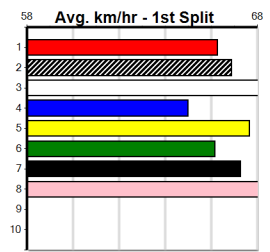

ON-SITE ENGINEERING

Distance: 410m, Race Type: Free For All, Total Prizemoney: $3,360
1st: $2,250, 2nd: $690, 3rd: $345, 4th: $75

Watchdog Tips:

Bet:

Table with columns: Form Box, Wgt, Dist, Track, Date, Time, BON, Margin, 1st/2nd (Time), PIR, Checked, Comment, W/R, Split 1, S/P, Grade

DASH OF SALLY [4]
BK Bitch Apr-21 Sire: BERNARDO Dam: BETHANY ROSE
Owner(s): Friday Lunch (SYN), J Flood, B Howard, A Sherriff, D Thomas
Trainer: Melissa Fullerton (Red Cliffs)
Winning Distances: < 300m (0) 300 - 399m (1) 400 - 499m (3) 500 - 599m (0) 600 - 699m (0) > 700m (0)
Winning Weights: 28.0(1) 28.6(1) 28.7(1) 29.0(1)
Box History table and Prize Best Starts table included.

SOFIA RIOT [4]
BK Bitch Mar-21 Sire: FERNANDO BALE Dam: BLUE SKY RIOT
Owner(s): S Camden-bermingham
Trainer: John Caulfield (Pyramid Hill)
Winning Distances: < 300m (0) 300 - 399m (0) 400 - 499m (9) 500 - 599m (2) 600 - 699m (0) > 700m (0)
Winning Weights: 24.2(1) 24.3(1) 24.4(5) 24.6(2) 24.7(2)
Box History table and Prize Best Starts table included.

MR. BEETS [4]
BK Dog Nov-20 Sire: BERNARDO Dam: MOTHER HANNAH
Owner(s): G Peach
Trainer: Gary Peach (Cape Clear)
Winning Distances: < 300m (0) 300 - 399m (7) 400 - 499m (20) 500 - 599m (0) 600 - 699m (0) > 700m (0)
Winning Weights: 32.9(1) 33.8(2) 33.9(1) 34.1(3) 34.2(2) 34.3(2) 34.4(10) 34.5(4) 34.6(1) 34.7(1)
Box History table and Prize Best Starts table included.

FLEUR BALE (NSW)[4]
BK Bitch Jan-21 Sire: BARCIA BALE Dam: DYNA PATTY
Owner(s): B Wheeler
Trainer: Samantha Grenfell (Anakie)
Winning Distances: < 300m (0) 300 - 399m (0) 400 - 499m (6) 500 - 599m (1) 600 - 699m (0) > 700m (0)
Winning Weights: 25.0(2) 25.7(1) 26.3(1) 26.8(1) 26.9(1) 27.3(1)
Box History table and Prize Best Starts table included.

FITZROY BALE (NSW)[1]
BK Dog Sep-20 Sire: AUSSIE INFRARED Dam: IVY BALE
Owner(s): A Gurry
Trainer: Andrea Gurry (Nhili)
Winning Distances: < 300m (0) 300 - 399m (0) 400 - 499m (14) 500 - 599m (2) 600 - 699m (0) > 700m (0)
Winning Weights: 32.5(1) 32.8(1) 32.9(1) 33.1(1) 33.2(1) 33.4(2) 33.8(2) 34.3(1) 34.4(2) 34.5(1) 34.6(1) 34.8(1) 34.9(1)
Box History table and Prize Best Starts table included.

1

2

3

4

5