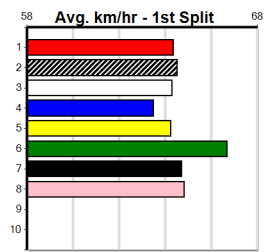

CHS GROUP (2-3 WINS)

Distance: 410m, Race Type: Restricted Win, Total Prizemoney: $2,925
1st: $1,950, 2nd: $600, 3rd: $300, 4th: $75

Watchdog Tips:

Bet:

Form Box	Wgt	Dist	Track	Date	Time	BON	Margin	1st/2nd (Time)	PIR	Checked	Comment	WR	Split 1	S/P	Grade

LIGHTNING ZIGGY [6]

BK Bitch Dec-21 Sire: RAW ABILITY Dam: KRAKEN BAM BAM
Owner(s): W Hartigan Trainer: Helen Hartigan (Horsham)
Winning Distances: < 300m (0) 300 - 399m (0) 400 - 499m (2) 500 - 599m (0) 600 - 699m (0) > 700m (0)
Winning Weights: 27.8(2)

4th (1)	28.7	410	HOR	R9	27-Jan-24	24.09	23.40	8.50L WEBLEC WHISTLER (23.52)	M/44	.	.	.	10.85	$3.30	7
6th (6)	27.9	390	WBL	R3	29-Feb-24	22.93	22.07	9.00L TINKER DOT (22.33)	Q/66	.	.	.	8.92	$30.60	X67
6th (2)	28.0	410	HOR	R3	12-Mar-24	23.92	23.06	10.00 SWEET CAVIAR (23.24)	M/64	.	.	.	10.83	$11.50	7
1st (1)	27.8	410	HOR	R3	29-Mar-24	23.47	23.23	4.75L ASTILL BALE (23.80)	M/22	.	.	SW	10.56	$1.80	X67
4th (6)	27.9	410	HOR	R5	05-Apr-24	23.76	23.32	4.25L ARIA'S MELODY (23.47)	M/55	.	.	.	10.85	$17.00	6G
2nd (8)	27.7	410	HOR	R5	12-Apr-24	23.61	23.58	0.75L PATRIOT JAMES (23.58)	M/44	.	.	.	10.70	$7.40	X67
6th (8)	27.9	410	HOR	R9	16-Apr-24	23.81	23.10	8.50L BRIGHT MOON (23.24)	M/77	.	.	.	10.99	$3.80	6G
2nd (6)	27.5	410	HOR	R9	30-Apr-24	23.59	23.20	4.75L IDYLLIC TOBY (23.26)	Q/44	.	.	SW	0.72	$9.20	6G

Last 3 wins NOT included above

1st (2)	27.8	410	HOR	R2	28-Oct-23	23.69	22.99	0.50L RUN FOR SHELTER (23.71)	M/33	.	.	SW	10.79	$5.70	M

Box History

Bx	1st	2nd	3rd	4th	5th	6th	7th	8th
1	1							
2				2				
3						1		
4							1	
5								
6		1		1		1		
7								
8		1					1	

Prize Best	$4066.25	
Starts	23.47(1)-29/3/24	
Trk/Dts	11-2-2-0	
APM	10-2-2-0	
	2412	

STELLA ROSE [5]

BD Bitch Mar-22 Sire: ASTON DEE BEE Dam: WHITE AMBUSH
Owner(s): C Hooke Trainer: Jane Hooke (Huntly)
Winning Distances: < 300m (0) 300 - 399m (0) 400 - 499m (3) 500 - 599m (0) 600 - 699m (0) > 700m (0)
Winning Weights: 28.4(1) 28.7(1) 28.9(1)

1st (8)	28.4	425	BEN	R4	28-Mar-24	24.28	24.02	1.00L LITTLE MISS ENVY (24.33)	M/111	.	.	.	6.59	$10.00	T3-7
4th (3)	28.5	410	HOR	R10	02-Apr-24	23.74	23.24	5.50L SHE'S RELOADED (23.36)	M/34	.	.	.	10.42	$11.90	7
6th (8)	28.4	390	SHP	R4	05-Apr-24	22.72	21.82	4.00L HARRY CHANA (22.45)	M/24	.	.	.	8.59	$3.60	X67
1st (8)	28.7	425	BEN	R10	10-Apr-24	24.38	24.18	3.25L DANYO'S BOAR (24.59)	M/111	.	.	.	6.62	$1.20	T3-6
3rd (8)	28.7	425	BEN	R10	14-Apr-24	24.45	24.03	6.50L LANZER BALE (24.03)	M/323	.	.	SW	6.70	$3.10	T3-5
6th (3)	28.4	425	BEN	R6	20-Apr-24	24.75	23.92	7.00L TEXICALI FLASH (24.28)	S/666	.	.	.	6.67	$3.10	5
5th (5)	28.0	410	HOR	R12	23-Apr-24	23.84	23.26	7.00L ORIENTAL OPHELIA (23.37)	M/55	.	.	.	10.76	$10.10	5
4th (6)	27.9	410	HOR	R12	30-Apr-24	23.87	23.20	5.00L ASTON BUTTERS (23.52)	S/34	.	.	.	10.61	$3.10	5

Last 3 wins NOT included above

1st (4)	28.9	425	BEN	R1	12-Jan-24	24.04	23.52	2.00L BLUE RISE (24.17)	Q/111	.	.	.	6.54	$3.40	M

Box History

Bx	1st	2nd	3rd	4th	5th	6th	7th	8th
1								
2								
3				1	1	1		
4	1							
5					1			
6			1	1		1		
7								
8	2		1	1	2	1		

Prize Best	$4300.00	
Starts	NBT	
Trk/Dts	15-3-0-2	
APM	4-0-0-0	
	3247