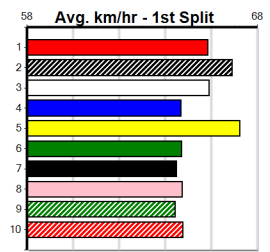

Watchdog Tips:

Bet:

Form Box	Wgt	Dist	Track	Date	Time	BON	Margin	1st/2nd (Time)	PIR	Checked	Comment	WR	Split 1	S/P	Grade

LAKEVIEW LOTTIE [5]
BEBD Bitch Nov-20 Sire: WHISKEY RIOT Dam: LAKEVIEW GRACE
Owner(s): P Hammerstein Trainer: Paul Hammerstein (Ararat)
Winning Distances: < 300m (0) 300 - 399m (0) 400 - 499m (1) 500 - 599m (3) 600 - 699m (1) > 700m (0)
Winning Weights: 27.9(1) 28.0(2) 28.1(1) 28.4(1)

5th (1)	28.4	595	SAN	R8	20-Jul-23	34.90	34.41	7.00L ANDRE BALE (34.42)	M/4435				9.45	$5.40	5
7th (3)	29.5	460	WGL	R8	02-Jan-24	26.44	25.27	17.00 TIM ZOO (25.27)	M/447				6.69	$64.60	X45
4th (2)	28.9	510	SLE	R8	17-Mar-24	29.40	28.69	3.5L FLYING PIE (29.16)	S/777				9.69	$11.30	5
8th (3)	28.8	525	MEA	R12	23-Mar-24	30.84	29.64	9.50L NASHVILLE BALE (30.17)	M/7888				5.30	$18.40	5
6th (8)	28.9	595	SAN	R4	28-Mar-24	35.15	34.32	12.00 FAST MINARDI (34.32)	S/8886				9.65	$34.70	X45
6th (7)	28.6	375	BHL	R8	21-Apr-24	22.12	21.47	4.25L DOWN UNDER MISS (21.83)						$8.50	NG
2nd (5)	28.9	500	BEN	R6	26-Apr-24	28.49	28.11	0.75L DEMON KYSAIAH (28.44)	M/665				6.74	$7.10	5
3rd (8)	29.0	485	HOR	R8	30-Apr-24	27.82	27.42	2.75L SOFIA RIOT (27.64)	M/655				7.12	$14.10	X45

Last 3 wins NOT included above

1st (1)	28.0	515	SAN	R2	06-Apr-23	29.55	28.93	3.25L LURE OF KILKENNY (29.77)	Q/2221				5.19	$3.70	X67
1st (3)	27.9	515	SAN	R1	26-May-23	29.94	29.41	1.25L BRIDGIT ROSE (30.02)	M/3312		SW		5.19	$4.40	RWF
1st (3)	28.1	660	BEN	R4	09-Jun-23	38.23	38.23	0.75L WILD CASH (38.27)	M/4222		SW		4.26	$2.80	RWH

Box History

Bx	1st	2nd	3rd	4th	5th	6th	7th	8th
1	1	1	1		1			
2	1	1	3	2				
3	2	2					1	1
4								
5		3	2	1	1			
6		2			1	1	1	1
7	1	1	1				2	
8			1	1	1	1		

Prize Best Starts Trk/Dts APM: $38690.00 NBT 37-5-9-8 1-0-0-1 5768