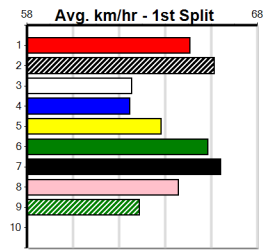

GREYHOUND CLUBS VICTORIA

Distance: 410m, Race Type: Grade 5, Total Prizemoney: $2,925
1st: $1,950, 2nd: $600, 3rd: $300, 4th: $75

Watchdog Tips:

Bet:

Table with columns: Form Box, Wgt, Dist, Track, Date, Time, BON, Margin, 1st/2nd (Time), PIR, Checked, Comment, WR, Split 1, S/P, Grade

MIRACLE BELLE [5]
BE Bitch Jan-19
Sire: BARCIA BALE Dam: QUICK KISSES
Trainer: Melissa Fullerton (Red Cliffs)
Winning Distances: < 300m (0) 300 - 399m (0) 400 - 499m (4) 500 - 599m (0) 600 - 699m (0) > 700m (0)
Winning Weights: 30.1(1) 30.3(1) 30.4(1) 30.5(1)
Box History table and Prize Best Starts table included.

HE'S GOT SWAG [5]
BK Dog Nov-20
Sire: FERNANDO BALE Dam: DREAMY EYES
Trainer: Ronald Kenworthy (Spring Gully)
Winning Distances: < 300m (0) 300 - 399m (3) 400 - 499m (2) 500 - 599m (0) 600 - 699m (0) > 700m (0)
Winning Weights: 29.2(1) 30.3(2) 30.4(1) 30.5(1)
Box History table and Prize Best Starts table included.

CRYMELON COMET [5]
RBD Dog Apr-19
Sire: HAWK ALONE Dam: CRYMELON HOLLY
Trainer: Ian Bibby (Warracknabeal)
Winning Distances: < 300m (0) 300 - 399m (0) 400 - 499m (11) 500 - 599m (0) 600 - 699m (0) > 700m (0)
Winning Weights: 31.1(2) 31.3(2) 31.5(1) 31.6(1) 31.8(2) 32.1(1) 32.5(1) 33.3(1)
Box History table and Prize Best Starts table included.

ASTON RECALL [5]
BK Dog May-21
Sire: RAW ABILITY Dam: ASTON GISLE
Trainer: Andrew Symons (Bagshot)
Winning Distances: < 300m (0) 300 - 399m (1) 400 - 499m (3) 500 - 599m (0) 600 - 699m (0) > 700m (0)
Winning Weights: 29.4(1) 29.6(1) 29.7(1) 30.1(1)
Box History table and Prize Best Starts table included.

NAPIER BALE (NSW)[5]
BK Dog Jan-21
Sire: DYNA VILLA Dam: DYNA WINTER
Trainer: Andrea Gurry (Nhili)
Winning Distances: < 300m (0) 300 - 399m (0) 400 - 499m (7) 500 - 599m (2) 600 - 699m (0) > 700m (0)
Winning Weights: 29.3(2) 29.6(1) 29.9(1) 30.0(1) 30.2(1) 30.3(1) 30.5(1) 30.8(1)
Box History table and Prize Best Starts table included.