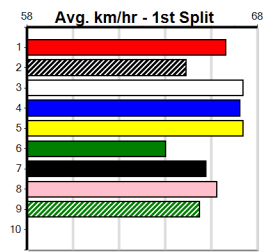

WARRACK BUTCHERY DAMSELS DASH

Distance: 410m, Race Type: Grade 5, Total Prizemoney: $2,925
1st: $1,950, 2nd: $600, 3rd: $300, 4th: $75

Watchdog Tips:

Bet:

Form Box Wgt Dist Track Date Time BON Margin 1st/2nd (Time) PIR Checked Comment W/R Split 1 S/P Grade

LOTHBROK GIRL [5]
BK Bitch Jan-21 Sire: LOCHINVAR MARLOW Dam: PUZZLES
Owner(s): D Carr
Trainer: Deb Carr (Minirera)
Winning Distances: < 300m (0) 300 - 399m (9) 400 - 499m (4) 500 - 599m (0) 600 - 699m (0) > 700m (0)
Winning Weights: 27.6(1) 27.8(1) 27.9(2) 28.0(3) 28.1(3) 28.5(2) 28.6(1)
Box History table and Prize Best Starts table included.

TROPICANA [5]
BD Bitch Jan-22 Sire: FERNANDO BALE Dam: CALL ME BUBBLES
Owner(s): BEV AND DANIEL (SYN), B Pell, D Pell
Trainer: Daniel Pell (Toolleen)
Winning Distances: < 300m (0) 300 - 399m (3) 400 - 499m (2) 500 - 599m (0) 600 - 699m (0) > 700m (0)
Winning Weights: 25.5(1) 25.6(1) 25.8(1) 25.9(1) 26.3(1)
Box History table and Prize Best Starts table included.

GIZMO'S GIRL [5]
BD Bitch Aug-21 Sire: HARD STYLE RICO Dam: FAUN FLAME
Owner(s): CCL (SYN), C Jackson, C Taylor, L Taylor
Trainer: Cameron Taylor (Neilborough)
Winning Distances: < 300m (0) 300 - 399m (5) 400 - 499m (0) 500 - 599m (0) 600 - 699m (0) > 700m (0)
Winning Weights: 28.6(1) 28.9(1) 29.2(2) 29.6(1)
Box History table and Prize Best Starts table included.

LIGHTNING JEDDA [5]
BK Bitch Jan-22 Sire: BERNARDO Dam: MY GAL PENNY
Owner(s): Otb Jedda (SYN), S Robison, M Willoughby, A Oliver, T Stevens, A Armfield, D Mociak, A Robisor
Trainer: Tracey Salter (Crowlands)
Winning Distances: < 300m (0) 300 - 399m (0) 400 - 499m (4) 500 - 599m (0) 600 - 699m (0) > 700m (0)
Winning Weights: 27.5(1) 27.6(1) 27.8(1) 27.9(1)
Box History table and Prize Best Starts table included.

LADY REPLICAS (NSW)[5]
RF Bitch Oct-21 Sire: SENNACHIE Dam: GABBY KEEPING
Owner(s): G Black
Trainer: Mark Delbridge (Balliang)
ENG BEN 2024-05-03
Winning Distances: < 300m (0) 300 - 399m (1) 400 - 499m (3) 500 - 599m (1) 600 - 699m (0) > 700m (0)
Winning Weights: 26.9(1) 27.0(1) 27.1(1) 27.3(1) 27.4(1)
Box History table and Prize Best Starts table included.

1

2

3

4

5