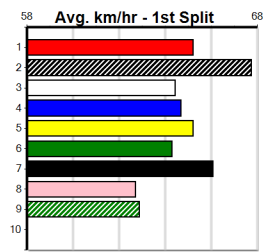

GREYHOUND ADOPTION PROGRAM

Distance: 410m, Race Type: Mixed 4/5, Total Prizemoney: $3,360
1st: $2,250, 2nd: $690, 3rd: $345, 4th: $75

Watchdog Tips:

Bet:

Form Box	Wgt	Dist	Track	Date	Time	BON	Margin	1st/2nd (Time)	PIR	Checked	Comment	WR	Split 1	S/P	Grade

1 FOUND A SPOT (NSW)[5]

BK Dog Jan-21 Sire: ASTON DEE BEE Dam: PIXEL PAK
Owner(s): P Bartlett
Trainer: Vivianne Giles (Bamawm)
ENG GEL 2024-05-03

Winning Distances: < 300m (0) 300 - 399m (12) 400 - 499m (2) 500 - 599m (0) 600 - 699m (0) > 700m (0)
Winning Weights: 28.4(2) 29.3(1) 29.7(1) 29.8(1) 30.2(4) 30.5(1) 30.7(1) 30.8(1) 31.1(1) 31.5(1)

3rd (7)	31.2	410	HOR	R5	22-Mar-24	23.75	23.01	7.00L SEE SAW LASS (23.27)	Q/44	.	.	.	10.67	$4.20	5
2nd (4)	30.6	410	HOR	R3	27-Mar-24	23.80	22.70	1.25L HALEIGH VELLA (23.71)	Q/77	.	.	.	10.72	$9.90	5
3rd (5)	30.7	390	SHP	R4	01-Apr-24	22.32	21.79	1.00L PANAMA STORM (22.26)	M/44	.	.	.	8.58	$8.80	5
8th (5)	30.8	410	HOR	R6	05-Apr-24	23.96	23.32	9.00L JUNKYARD PRINCE (23.35)	Q/78	.	.	.	10.71	$10.10	5
6th (6)	30.8	410	HOR	R5	09-Apr-24	23.89	23.26	5.50L DASH OF SALLY (23.50)	Q/76	.	V0	.	10.67	$13.90	5
1st (5)	30.7	390	SHP	R3	18-Apr-24	22.21	22.09	5.50L FLOY FAUN (22.58)	Q/11	.	.	.	8.38	$3.50	T3-5
1st (3)	30.5	390	SHP	R4	22-Apr-24	22.18	21.96	1.00L PHOTOCRACY (22.24)	Q/11	.	.	.	8.43	$6.20	5
2nd (8)	30.9	425	BEN	R3	28-Apr-24	24.30	23.58	1.25L GOGO SKYE (24.23)	Q/333	.	.	.	6.62	$5.20	5

Last 3 wins NOT included above

1st (3)	30.8	390	SHP	R5	28-Dec-23	22.31	22.17	3.25L GLOBAL HERO (22.53)	M/11	.	SW	.	8.44	$3.60	T3-5
1st (5)	31.5	300	HVL	R4	01-Mar-24	16.83	16.78	2.50L NIGERIAN KABOOM (16.99)	M/1	.	.	.	3.87	$10.60	T3-5
1st (2)	31.1	390	SHP	R5	05-Mar-24	22.11	22.11	9.50L IMPASSIONED (22.75)	Q/11	.	.	.	8.42	$1.70	5

Box History

Bx	1st	2nd	3rd	4th	5th	6th	7th	8th
1	1	5		1	3	2	1	
2	1			3	1	4		
3	4	1		1	2	2		1
4		1			1	4		1
5	3	2	1		1	1	1	1
6	1	2	4			5	1	
7	2		1	1	2	1		
8	2	2	2		2	1		1

Prize Best Starts Trk/Dts APM

Prize Best	$27307.86
Starts	23.75(6)-29/11/22
Trk/Dts	82-14-13-8
APM	18-1-3-1
	8082