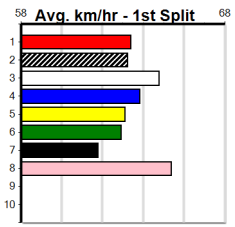

Winning Boxes							
1	2	3	4	5	6	7	8
Prize					\$0		
Best					FSH		
Starts					0-0-0-0		
Trk/Dst					0-0-0-0		
APM					\$0		

Warragul

KHANS HOSPITALITY SERVICES

Distance: 460m, Race Type: Grade 7, Total Prizemoney: \$2,925
1st: \$1,950, 2nd: \$600, 3rd: \$300, 4th: \$75