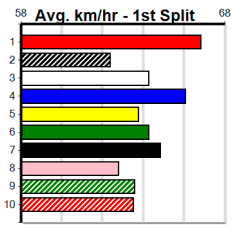

VIATEK

Distance: 460m, Race Type: Mixed 4/5, Total Prizemoney: \$3,360
1st: \$2,250, 2nd: \$690, 3rd: \$345, 4th: \$75

Watchdog Tips: 0 0 0 0 Bet:

Main table containing race details for 10 races (1-10), including horse names, trainers, owners, and winning boxes.