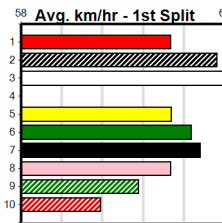

10

9:57PM
(VIC time)

Watchdog Tips: **0 0 0 0** Bet: **0**