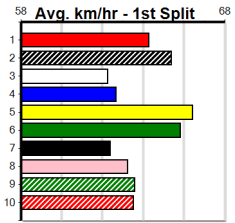

OAKS SUPER BOX FOR HIRE

Distance: 460m, Race Type: Grade 5, Total Prizemoney: $2,925
1st: $1,950, 2nd: $600, 3rd: $300, 4th: $75

Watchdog Tips: **0 0 0 0** Bet: **0**