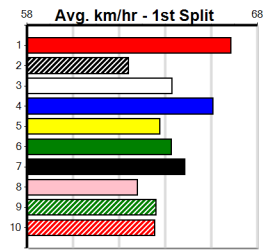

Watchdog Tips:

Bet:

Form Box Wgt Dist Track Date Time BON Margin 1st/2nd (Time) PIR Checked Comment W/R Split 1 S/P Grade

LADY JULIA [5] F Bitch Apr-22 Sire: BERNARDO Dam: SHORE'S GIRL Trainer: Rebecca Gibbons (Avalon)
Winning Distances: < 300m (0) 300 - 399m (2) 400 - 499m (5) 500 - 599m (0) 600 - 699m (0) > 700m (0)
Winning Weights: 28.7(3) 28.9(1) 29.0(2) 29.3(1)
Box History table and Prize Best Starts table included.

CALIMO [5] BK Dog Jun-21 Sire: ASTON DEE BEE Dam: MADALIA MAGGIE Trainer: John Connor (Rosedale)
Winning Distances: < 300m (0) 300 - 399m (1) 400 - 499m (2) 500 - 599m (4) 600 - 699m (0) > 700m (0)
Winning Weights: 34.9(1) 35.5(2) 35.6(1) 35.9(1) 36.0(2)
Box History table and Prize Best Starts table included.

BANJO ONE STRING [5] WBD Dog Feb-22 Sire: FERNANDO BALE Dam: BRING YOUR BANJO Trainer: Ray Cunneen (Moe South)
Winning Distances: < 300m (0) 300 - 399m (2) 400 - 499m (6) 500 - 599m (0) 600 - 699m (0) > 700m (0)
Winning Weights: 31.5(1) 31.7(1) 31.8(1) 32.0(1) 32.2(2) 32.5(1) 33.0(1)
Box History table and Prize Best Starts table included.

CANYA CHARISMA (NSW)[5] BK Dog Apr-21 Sire: BARCIA BALE Dam: OPTICAL Trainer: Jessica Hopkins (Junction Village)
Winning Distances: < 300m (0) 300 - 399m (2) 400 - 499m (6) 500 - 599m (0) 600 - 699m (0) > 700m (0)
Winning Weights: 31.0(2) 31.2(2) 31.4(1) 31.5(1) 31.9(2)
Box History table and Prize Best Starts table included.

DEADLY CLASS [4] BK Dog Jun-20 Sire: BARCIA BALE Dam: ELEVATED Trainer: Karen Pitt (Pearcedale)
Winning Distances: < 300m (0) 300 - 399m (3) 400 - 499m (4) 500 - 599m (5) 600 - 699m (0) > 700m (0)
Winning Weights: 33.7(1) 33.8(2) 34.0(1) 34.1(1) 34.5(1) 34.6(1) 34.9(1) 35.2(1) 35.3(2) 35.5(1)
Box History table and Prize Best Starts table included.

1

2

3

4

5