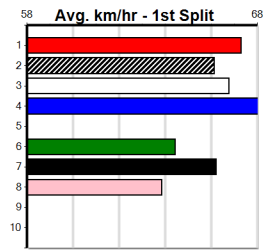

HOOKED ON SCOTCH AT STUD

Distance: 400m, Race Type: Free For All, Total Prizemoney: $3,360
1st: $2,250, 2nd: $690, 3rd: $345, 4th: $75

Watchdog Tips: [ ] [ ] [ ] [ ] Bet: [ ]

ALICE MORGAN (QLD)[4]
BEF Bitch May-20 Sire: HASTEN SLOWLY Dam: ALPHA DEMETER
Owner(s): L Weeks
Trainer: Les Weeks (Tyabb)
Winning Distances: < 300m (0) 300 - 399m (7) 400 - 499m (3) 500 - 599m (0) 600 - 699m (0) > 700m (0)
Winning Weights: 29.8(2) 29.9(2) 30.3(1) 30.4(1) 30.5(1) 30.6(1) 30.9(1) 31.1(1)
Race results table with columns: Rank, Age, Sex, Weight, Track, Date, Time, BON, Margin, 1st/2nd (Time), PIR, Checked, Comment, W/R, Split 1, S/P, Grade.

QUINLAN BALE (NSW)[4]
BK Dog Jun-20 Sire: FERAL FRANKY Dam: ETHLA ALLEN
Owner(s): B Wheeler
Trainer: Rebecca Gibbons (Avalon)
Winning Distances: < 300m (0) 300 - 399m (8) 400 - 499m (22) 500 - 599m (10) 600 - 699m (0) > 700m (0)
Winning Weights: 38.1(1) 38.3(2) 38.4(2) 38.5(3) 38.6(2) 38.7(3) 38.8(3) 38.9(4) 39.0(1) 39.1(3) 39.2(2) 39.3(2) 39.4(3)
Race results table with columns: Rank, Age, Sex, Weight, Track, Date, Time, BON, Margin, 1st/2nd (Time), PIR, Checked, Comment, W/R, Split 1, S/P, Grade.

ZELLA BALE (NSW)[4]
BE Bitch Jul-20 Sire: FERAL FRANKY Dam: DYNA ZESTY
Owner(s): B Wheeler
Trainer: Rebecca Gibbons (Avalon)
Winning Distances: < 300m (0) 300 - 399m (13) 400 - 499m (16) 500 - 599m (0) 600 - 699m (0) > 700m (0)
Winning Weights: 25.8(1) 26.2(2) 26.3(1) 26.5(1) 26.7(1) 26.8(1) 26.9(2) 27.1(2) 27.2(4) 27.3(3) 27.4(1) 27.5(5) 27.6(1)
Race results table with columns: Rank, Age, Sex, Weight, Track, Date, Time, BON, Margin, 1st/2nd (Time), PIR, Checked, Comment, W/R, Split 1, S/P, Grade.

SHORT AND STUMPY [2]
BK Bitch Dec-21 Sire: BERNARDO Dam: ON THE RUNWAY
Owner(s): DARREN AND MICHAEL PULEIO (SYN), D Puleio, M Puleio
Trainer: Lyn Smith (Nambrok)
Winning Distances: < 300m (0) 300 - 399m (7) 400 - 499m (8) 500 - 599m (0) 600 - 699m (0) > 700m (0)
Winning Weights: 24.8(1) 24.9(2) 25.0(1) 25.1(2) 25.3(2) 25.4(1) 25.5(5) 25.6(1)
Race results table with columns: Rank, Age, Sex, Weight, Track, Date, Time, BON, Margin, 1st/2nd (Time), PIR, Checked, Comment, W/R, Split 1, S/P, Grade.

*** VACANT BOX ***
Sire: Dam:
Owner(s):
Trainer:
Winning Distances: < 300m (0) 300 - 399m (0) 400 - 499m (0) 500 - 599m (0) 600 - 699m (0) > 700m (0)
Winning Weights:
Box History

1

2

3

4

5