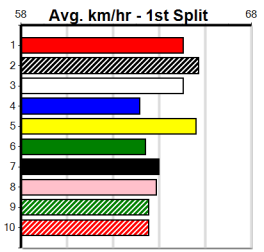

SPORTSBET NOBODY DOES IT EASIER

Distance: 400m, Race Type: Grade 5, Total Prizemoney: $2,925
1st: $1,950, 2nd: $600, 3rd: $300, 4th: $75

Watchdog Tips:

Bet:

Form Box Wgt Dist Track Date Time BON Margin 1st/2nd (Time) PIR Checked Comment W/R Split 1 S/P Grade

BISMUTH [5]
BK Dog Sep-21 Sire: SUPERIOR PANAMA Dam: SHEZ IMPERIOUS Trainer: Anita Gibbons (Lara)
Owner(s): G Black
Winning Distances: < 300m (0) 300 - 399m (2) 400 - 499m (2) 500 - 599m (0) 600 - 699m (0) > 700m (0)
Winning Weights: 30.3(1) 30.7(1) 30.9(1) 31.0(1)
4th (1) 32.2 515 SAP R6 31-Dec-23 30.14 29.54 8.00L DEWANA FERNANDO (29.61) M/3233 . . . . 5.20 $11.90 X45
7th (8) 32.0 485 HOR R8 09-Jan-24 27.88 27.10 7.00L UNIQUE DESTINY (27.39) M/877 . . . . 6.77 $71.40 X45
6th (7) 32.0 400 WGL R7 16-Jan-24 22.97 22.27 8.00L ART THE CLOWN (22.44) M/76 . . . . 8.59 $52.60 5
8th (5) 31.3 390 WBL R11 22-Feb-24 23.02 22.11 12.00 NIKITA BALE (22.22) M/88 . . . . 9.56 $31.70 5
8th (4) 31.5 400 WGL R10 19-Mar-24 23.47 22.39 10.00 LITTLE EDWARD (22.77) S/88 . . . . 8.74 $18.80 5
6th (8) 31.2 395 TRA R10 08-Apr-24 22.80 22.05 6.00L ASTUTE QUEEN (22.41) M/535 . . . . 3.83 $7.00 T3-5
4th (8) 31.3 395 TRA R6 22-Apr-24 22.69 22.29 5.50L WHO TOLD MEL (22.32) M/534 . . . . 3.87 $14.10 T3-5
3rd (1) 31.2 410 HOR R7 30-Apr-24 23.58 23.20 5.50L RIVIERA BALE (23.20) M/33 . . . . 10.51 $36.20 X45
Last 3 wins NOT included above
1st (6) 30.9 390 WBL R9 05-Oct-23 22.47 22.14 7.00L MY GIRL BROOKE (22.93) S/51 . . . . 8.78 $14.20 7
1st (2) 30.7 410 HOR R3 17-Oct-23 23.09 23.06 2.25L SUGAR BOWL ROSE (23.23) Q/11 . . SW . 10.21 $3.30 X67
1st (1) 31.0 410 HOR R11 21-Nov-23 23.19 22.93 6.00L ZAPATRON (23.61) Q/11 . . . . 10.11 $3.10 5H

Box History
Bx 1st 2nd 3rd 4th 5th 6th 7th 8th
1 2 1 3 1
2 1 2 1
3 1 1 1
4 1 1 1 1 1 2
5 1 1 1 1
6 1 2 1 1
7 1 1 1
8 3 1 1 1 1
Prize Best $13433.57
Starts NBT
Trk/Dts 37-4-3-7
APM 5-0-0-1 4336