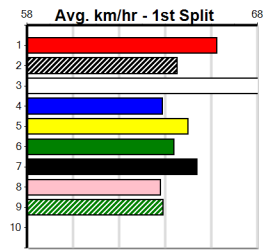

HARD STYLE RICO AT STUD

Distance: 460m, Race Type: Grade 6, Total Prizemoney: $2,925
1st: $1,950, 2nd: $600, 3rd: $300, 4th: $75

Watchdog Tips: [ ] [ ] [ ] [ ] [ ] Bet: [ ]

BLUEBELLE COLOUR [6]
BE Bitch Nov-21 Sire: WHISKEY RIOT Dam: COOLER COLOUR
Owner(s): JUST COLOUR (SYN), C Haigh, J Reynolds
Trainer: James Reynolds (Pearcedale)
Winning Distances: < 300m (0) 300 - 399m (1) 400 - 499m (1) 500 - 599m (0) 600 - 699m (0) > 700m (0)
Winning Weights: 26.2(1) 26.3(1)
Race results table with columns: 2nd, 4th, 2nd, 3rd, 4th, 8th, 5th.

BLUEY LA LA [6]
BK Dog Mar-21 Sire: BERNARDO Dam: SKINNY LA LA
Owner(s): F Stockdale
Trainer: Billy Stockdale (Fulham)
Winning Distances: < 300m (0) 300 - 399m (1) 400 - 499m (1) 500 - 599m (0) 600 - 699m (0) > 700m (0)
Winning Weights: 33.2(1) 33.4(1)
Race results table with columns: 4th, 1st, 3rd, 1st, 2nd, 3rd, 5th.

BIG EASY AL (QLD)[6]
BK Dog Jan-22 Sire: NO EASY BEAT Dam: NURSE MEG
Owner(s): Too Easy Beat (SYN), K Bryant, T Parker
Trainer: Tracey Parker (Caboolture)
Winning Distances: < 300m (0) 300 - 399m (0) 400 - 499m (0) 500 - 599m (2) 600 - 699m (0) > 700m (0)
Winning Weights: 33.0(1) 33.4(1)
Race results table with columns: 5th, 4th, 1st, 2nd, 7th, 4th, 5th, 6th, 3rd.

ABUNDANT LUMENS [6]
WBEF Dog Feb-22 Sire: FERNANDO BALE Dam: BRING YOUR BANJO
Owner(s): J Sullivan
Trainer: Ray Cunneen (Moe South)
Winning Distances: < 300m (0) 300 - 399m (1) 400 - 499m (1) 500 - 599m (0) 600 - 699m (0) > 700m (0)
Winning Weights: 31.6(1) 31.7(1)
Race results table with columns: 3rd, 7th, 2nd, 5th, 3rd, 3rd, 6th, 1st.

TASTE OF HELL [6]
BK Dog May-22 Sire: FERNANDO BALE Dam: EYE WILL REIGN
Owner(s): SPARKLE AND FADE (SYN), J Paraskevas, A Paraskevas
Trainer: John Paraskevas (Pearcedale)
Winning Distances: < 300m (0) 300 - 399m (0) 400 - 499m (2) 500 - 599m (0) 600 - 699m (0) > 700m (0)
Winning Weights: 32.2(2)
Race results table with columns: 3rd, 6th, 2nd, 1st, 1st.

1

2

3

4

5