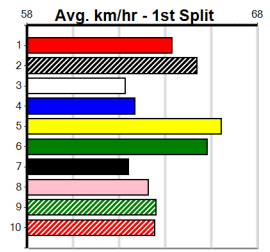

OAKS SUPER BOX FOR HIRE

Distance: 460m, Race Type: Grade 5, Total Prizemoney: $2,925
1st: $1,950, 2nd: $600, 3rd: $300, 4th: $75

Watchdog Tips:

Bet:

Form Box Wgt Dist Track Date Time BON Margin 1st/2nd (Time) PIR Checked Comment W/R Split 1 S/P Grade

HIERARCHY [5]
F Dog Feb-21 Sire: BERNARDO Dam: EAU ROUGE
Owner(s): Eye Candy (SYN), C Wilk, K Gorman
Trainer: Christian Wilk (Tanjil South)
Winning Distances: < 300m (0) 300 - 399m (2) 400 - 499m (6) 500 - 599m (0) 600 - 699m (0) > 700m (0)
Winning Weights: 29.6(1) 30.2(2) 30.4(2) 30.7(1) 31.2(1) 31.5(1)
Box History table and Prize Best Starts table included.

TEDDY BOX (QLD)[5]
RBD Dog Dec-20 Sire: FERNANDO BALE Dam: OFF AND ON
Owner(s): That's Special (SYN), R Kelly, B Bottkos, T Miller
Trainer: Peter Kelly (Longwarry North)
Winning Distances: < 300m (0) 300 - 399m (4) 400 - 499m (10) 500 - 599m (4) 600 - 699m (0) > 700m (0)
Winning Weights: 30.6(1) 30.7(2) 30.9(1) 31.1(2) 31.4(1) 31.7(3) 31.8(2) 31.9(1) 32.0(2) 32.1(1) 32.2(1) 32.3(1)
Box History table and Prize Best Starts table included.

BOOT A DREAM [5]
BD Dog Feb-21 Sire: MY REDEEMER Dam: LITTLE SAMARA
Owner(s): A Gringhuis
Trainer: Arend Gringhuis (Ripplebrook)
Winning Distances: < 300m (0) 300 - 399m (1) 400 - 499m (6) 500 - 599m (4) 600 - 699m (0) > 700m (0)
Winning Weights: 34.4(1) 34.5(2) 34.6(2) 34.9(1) 35.0(1) 35.4(3) 35.7(1)
Box History table and Prize Best Starts table included.

ASTRONOMICA [5]
BK Dog Jun-21 Sire: ASTON DEE BEE Dam: MISS MORRISSET
Owner(s): R Geall
Trainer: Garry Johnson (Chum Creek)
Winning Distances: < 300m (0) 300 - 399m (2) 400 - 499m (5) 500 - 599m (0) 600 - 699m (0) > 700m (0)
Winning Weights: 33.3(1) 33.5(2) 33.7(1) 34.1(2) 35.0(1)
Box History table and Prize Best Starts table included.

SAILPLANE [5]
RBD Dog Sep-21 Sire: DESTINI FIREBALL Dam: DESTINI CATALINA
Owner(s): RIVERWALK (SYN), A Palmer, J Rinaldi, E Rinaldi
Trainer: Paul Ellul (Noble Park North)
Winning Distances: < 300m (0) 300 - 399m (3) 400 - 499m (0) 500 - 599m (2) 600 - 699m (0) > 700m (0)
Winning Weights: 30.6(1) 30.7(1) 30.8(1) 30.9(1) 31.3(1)
Box History table and Prize Best Starts table included.

1

2

3

4

5