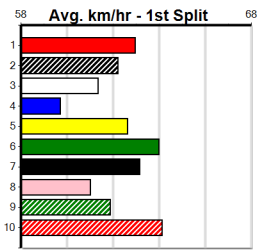

SPORTSBET FINAL

Distance: 460m, Race Type: Maiden, Total Prizemoney: \$2,925
1st: \$1,950, 2nd: \$600, 3rd: \$300, 4th: \$75

Watchdog Tips: [ ] [ ] [ ] [ ] Bet: [ ]

Table with columns: Form Box, Wgt, Dist, Track, Date, Time, BON, Margin, 1st/2nd (Time), PIR, Checked, Comment, W/R, Split 1, S/P, Grade