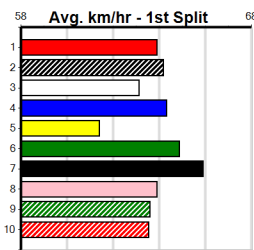

Warragul

5

8:13PM

(VIC time)

SHIMA SHINE AT STUD

Distance: 460m, Race Type: Grade 5, Total Prizemoney: \$2,925
1st: \$1,950, 2nd: \$600, 3rd: \$300, 4th: \$75

Watchdog Tips:

Bet: