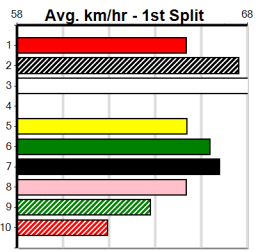

Watchdog Tips: [ ] [ ] [ ] [ ] [ ] [ ] Bet: [ ]

Form Box Wgt Dist Track Date Time BON Margin 1st/2nd (Time) PIR Checked Comment WR Split 1 S/P Grade

FABS UDON [5]
BK Dog Jan-21 Sire: BERNARDO Dam: FABRIOLA ALLEN
Owner(s): TOO OLD TOO MUCH (SYN), J Loudon, F Mastropasqua, M Freedman, B Meyer
Trainer: Paul Abela (Parwan) ENG BEN 2024-05-03
Winning Distances: < 300m (0) 300 - 399m (7) 400 - 499m (13) 500 - 599m (0) 600 - 699m (0) > 700m (0)
Winning Weights: 33.6(1) 34.3(1) 34.4(1) 34.5(3) 34.6(1) 34.7(1) 34.8(2) 34.9(2) 35.0(3) 35.1(3) 35.2(1) 35.6(1)
1st (1) 34.7 450 WBL R5 18-Jan-24 25.43 25.16 1.25L SETTLEMENT DAY (25.50) S/211 . . . 6.71 $2.40 5
4th (2) 35.0 460 GEL R8 29-Jan-24 26.44 25.52 14.00 SHIMA SHADOW (25.52) M/444 . . . 6.72 $12.10 FFA
2nd (8) 34.8 460 GEL R8 02-Feb-24 25.90 25.58 4.00L GUNAI WIZARD (25.63) M/522 . . SW . 6.70 $19.90 X34
6th (3) 34.5 460 GEL R8 09-Feb-24 26.11 25.54 8.50L SHIMA SHADOW (25.54) M/565 . . . 6.72 $38.30 FFA
5th (7) 34.2 460 GEL R7 16-Feb-24 26.55 25.63 14.00 VERDI (25.63) M/656 . . . 6.66 $10.40 SH
7th (6) 34.5 485 HOR R8 20-Feb-24 27.81 27.03 12.00 SMOOTH PLANE (27.03) S/543 . . SW . 6.70 $28.60 X45
5th (6) 34.2 485 HOR R7 01-Mar-24 27.72 26.75 7.50L VERDI (27.21) S/565 . . . 6.69 $29.30 SH
1st (8) 35.2 390 SHP R11 22-Apr-24 21.97 21.96 2.50L VALKYRIE (22.14) M/11 . . . 8.37 $2.30 5
Last 3 wins NOT included above
1st (6) 35.1 460 GEL R7 01-Sep-23 25.80 25.71 2.25L MAX POWER (25.94) Q/111 . . . 6.47 $2.80 5
1st (2) 35.1 460 GEL R8 22-Sep-23 25.56 25.56 0.50L SHIMA CURRENT (25.58) Q/111 . . . 6.44 $6.10 X45
1st (7) 34.9 400 GEL R5 15-Dec-23 22.55 22.36 1.00L SUMMER OWL (22.61) M/22 . . . 8.43 $1.70 X45

Box History
Bx 1st 2nd 3rd 4th 5th 6th 7th 8th
1 1 2 2 2 1
2 2 3 3
3 2 3 1 1 1 2
4 4 2 1 3 1 1
5 1 2 1
6 4 3 2 3
7 3 1 1 1 3 1
8 3 2 2 1 1
Prize Best $62872.50
Starts FSTD
Trk/Dts 71-20-6-11
APM 0-0-0-0 8980