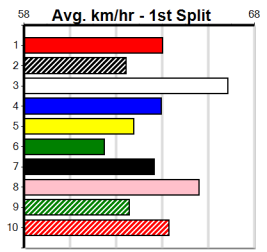

PAUA OF BUDDY AT STUD

Distance: 400m, Race Type: Mixed 6/7, Total Prizemoney: $2,925
1st: $1,950, 2nd: $600, 3rd: $300, 4th: $75

Watchdog Tips: ☐ ☐ ☐ ☐ ☐ **Bet:**

Form Box	Wgt	Dist	Track	Date	Time	BON	Margin	1st/2nd (Time)	PIR	Checked	Comment	WR	Split 1	S/P	Grade	
1	REDEEMER BELLE [7]															
	BK Bitch Apr-22 Sire: MY REDEEMER Dam: BELLE'S ON BOOST															
	Owner(s): Smith Racing (SYN), D Smith, J Smith															
	Trainer: Danielle Smith (Lara)															
	Winning Distances: < 300m (0) 300 - 399m (1) 400 - 499m (0) 500 - 599m (0) 600 - 699m (0) > 700m (0)															
	Winning Weights: 27.7(1)															
	1st	(8)	27.7	390	BAL	R1	28-Feb-24	22.58	22.00	0.50L	KAYE NIGHT (22.61)	M/11		8.57	$3.00	M
	7th	(3)	28.2	390	SHP	R4	07-Mar-24	23.45	22.39	12.00	ASTON GOZO (22.62)	Q/67		8.93	$23.70	T3-7
	2nd	(6)	28.0	390	BAL	R9	15-Mar-24	22.52	22.08	6.50L	ZIVA BALE (22.08)	Q/23		8.50	$13.10	7
	2nd	(2)	27.9	390	BAL	R4	21-Mar-24	22.62	22.01	9.00L	SARAH LOUISE (22.01)	Q/22		8.47	$4.30	7
5th	(5)	28.0	400	WGL	R4	30-Mar-24	23.24	22.74	6.00L	FIRST MATE (22.86)	Q/55		8.57	$23.20	7	
5th	(7)	27.8	410	HOR	R9	12-Apr-24	24.29	23.58	5.00L	MUSIC LESSON (23.95)	M/43		10.57	$20.70	X67	
4th	(6)	27.9	390	BAL	R3	17-Apr-24	23.04	22.22	7.00L	LAMIA LUCIA (22.58)	Q/43		8.64	$13.00	X67	
6th	(2)	27.9	400	GEL	R9	26-Apr-24	23.45	22.29	13.00	COMBO COL (22.57)	Q/36		8.56	$45.80	X67	
Last 3 wins NOT included above																
Prize Best $2525.00																
Starts NBT																
Trk/Dts 17-1-2-3																
APM 1-0-0-0																
1595																

2	CERSEI'S BOY [7]															
	BK Dog Feb-21 Sire: ASTON KIMETTO Dam: CERSEI															
	Owner(s): T Cortese															
	Trainer: Dylan Cortese (Devon Meadows)															
	Winning Distances: < 300m (0) 300 - 399m (0) 400 - 499m (1) 500 - 599m (0) 600 - 699m (0) > 700m (0)															
	Winning Weights: 29.7(1)															
	2nd	(2)	30.0	435	SLE	R4	07-Mar-24	24.99	24.68	0.75L	BRUCE INTENTION (24.95)	M/333		5.44	$11.20	7
	6th	(2)	30.4	400	WGL	R10	21-Mar-24	23.84	22.63	11.00	VINNIE'S CAMEL (23.09)	S/45		8.66	$12.80	7
	5th	(6)	30.1	400	WGL	R2	25-Mar-24	23.16	22.46	8.00L	JOCELYN WILL DO (22.62)	M/78		8.77	$78.30	X67H
	3rd	(2)	30.3	400	WGL	R4	30-Mar-24	22.91	22.74	1.00L	FIRST MATE (22.86)	M/84		8.68	$24.20	7
4th	(4)	30.2	435	SLE	R4	05-Apr-24	25.22	24.60	5.00L	DR. GILLIAN (24.88)	M/765		5.55	$26.10	X67	
8th	(2)	30.5	400	WGL	R2	16-Apr-24	23.21	22.24	14.00	UNLEASH IN MIAMI (22.24)	M/88		8.82	$47.60	X67	
3rd	(7)	30.3	400	WGL	R9	25-Apr-24	22.94	22.52	6.50L	NEED A PILOT (22.52)	M/55		8.62	$17.80	7	
3rd	(5)	30.2	400	WGL	R3	30-Apr-24	22.98	22.27	3.25L	READ THE ROOM (22.75)	M/65		8.82	$33.10	X67	
Last 3 wins NOT included above																
1st	(7)	29.7	400	WGL	R4	22-Feb-24	23.31	22.69	0.75L	NOT NOW KAREN (23.36)	M/21		8.48	$4.40	M	
Prize Best $4770.00																
Starts 23.31(3)-15/8/23																
Trk/Dts 27-1-6-5																
APM 18-1-2-4																
2282																

3	HOW HIGH CONGA [7]															
	F Dog Jan-22 Sire: BEWILDERING Dam: HOW HIGH JAZZ															
	Owner(s): GET AN EARN (SYN), L Smith, A Tindall															
	Trainer: Lyn Smith (Nambrok)															
	Winning Distances: < 300m (0) 300 - 399m (0) 400 - 499m (1) 500 - 599m (0) 600 - 699m (0) > 700m (0)															
	Winning Weights: 31.5(1)															
	2nd	(4)	31.5	400	WGL	R1	23-Apr-24	23.03	22.71	1.00L	BIRMINGHAM (22.97)	M/11		8.38	$9.40	M
	1st	(3)	31.5	400	WGL	R2	30-Apr-24	22.90	22.27	0.75L	RIBERO (22.94)	Q/11		8.45	$4.20	M
	Last 3 wins NOT included above															
	Prize Best $2200.00															
Starts 22.90(3)-30/4/24																
Trk/Dts 2-1-1-0																
APM 2-1-1-0																
2200