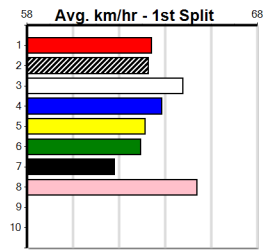

KHANS HOSPITALITY SERVICES

Distance: 460m, Race Type: Grade 7, Total Prizemoney: $2,925
1st: $1,950, 2nd: $600, 3rd: $300, 4th: $75

Watchdog Tips: [ ] [ ] [ ] [ ] [ ] Bet: [ ]

Table with columns: Form Box, Wgt, Dist, Track, Date, Time, BON, Margin, 1st/2nd (Time), PIR, Checked, Comment, W/R, Split 1, S/P, Grade

NEVER AROUND [7]
RF Bitch Mar-22 Sire: BERNARDO Dam: NO TALKING
Owner(s): OUR FAMILY (SYN), B Selleck, D Selleck, H Selleck, J Lindsay, B Lindsay
Trainer: Debbie Selleck (Tooradin)
Winning Distances: < 300m (0) 300 - 399m (0) 400 - 499m (1) 500 - 599m (0) 600 - 699m (0) > 700m (0)
Winning Weights: 27.6(1)
6th (5) 28.1 400 WGL R1 13-Feb-24 23.64 22.48 9.00L DOCHERTY (23.02) S/77 8.76 $8.40 M
7th (3) 27.7 400 WGL R1 24-Feb-24 24.38 22.38 20.00 LOVELY MEMORIES (23.03) M/56 8.69 $17.20 M
5th (4) 27.6 400 WGL R1 12-Mar-24 23.36 22.55 7.00L ANNABELLA ROSE (22.88) S/75 8.70 $34.50 MH
1st (5) 27.6 400 WGL R1 18-Apr-24 23.15 23.02 4.75L COLLINDA PEARL (23.47) M/31 8.52 $5.20 T3-M
Box History: Bx 1st 2nd 3rd 4th 5th 6th 7th 8th
Prize Best $1000.00
Starts 4-1-0-0
Trk/Dts 0-0-0-0
APM 1000

PEG [7]
BK Bitch Jul-21 Sire: BERNARDO Dam: TRISCAY
Owner(s): B Stockdale
Trainer: Billy Stockdale (Fulham)
Winning Distances: < 300m (0) 300 - 399m (0) 400 - 499m (1) 500 - 599m (0) 600 - 699m (0) > 700m (0)
Winning Weights: 26.5(1)
4th (7) 26.2 400 WGL R1 30-May-23 23.23 22.50 3.00L OSPHRANTER (23.04) M/44 8.55 $2.80 M
1st (4) 26.5 460 WGL R4 21-Sep-23 26.20 26.20 5.50L TAKE A CARNATION (26.55) Q/111 6.59 $1.20 M
3rd (4) 27.0 510 SLE R7 04-Oct-23 29.90 29.21 4.75L KISS FOR LUCK (29.58) M/244 9.41 $5.20 X67
5th (8) 27.0 460 WGL R4 31-Oct-23 26.88 25.86 6.50L TWO BOO HOOK (26.44) M/777 6.77 $13.00 X67
5th (4) 26.9 510 SLE R5 07-Nov-23 29.44 28.88 8.50L DOUBLE DENIM (28.88) M/465 9.37 $4.90 RW
5th (8) 26.9 595 SAP R3 23-Nov-23 35.56 34.60 9.50L SANDY DIVA (34.93) M/7665 SW 9.63 $3.30 RW
6th (7) 27.3 510 SLE R5 29-Nov-23 30.30 29.35 9.00L LAKEVIEW NOLA (29.70) M/886 9.76 $14.50 X67
6th (7) 27.0 435 SLE R10 05-Apr-24 25.57 24.60 7.50L BEAR HAND (25.05) M/577 5.41 $2.90 X67
Box History: Bx 1st 2nd 3rd 4th 5th 6th 7th 8th
Prize Best $1475.00
Starts 26.20(4)-21/9/23
Trk/Dts 8-1-0-1
APM 295

SMOKIN' PADDY [7]
BK Dog Feb-22 Sire: BERNARDO Dam: SILVER SALUTE
Owner(s): D Rhodes
Trainer: Graeme Campbell (Drouin South)
Winning Distances: < 300m (0) 300 - 399m (0) 400 - 499m (1) 500 - 599m (0) 600 - 699m (0) > 700m (0)
Winning Weights: 36.3(1)
3rd (8) 36.5 300 HVL R9 06-Dec-23 16.88 16.75 2.00L OUNCE OF LUCK (16.76) M/7 SW 4.06 $2.00 M
2nd (7) 36.9 300 HVL R1 13-Dec-23 16.86 16.63 3.00L MISSES EASY (16.66) M/4 3.96 $1.80 M
2nd (8) 35.8 400 WGL R1 09-Apr-24 23.38 22.19 13.00 BLAZING DINO (22.52) M/64 8.64 $2.20 M
1st (6) 36.3 400 WGL R2 23-Apr-24 22.80 22.71 1.75L BON STAR (22.92) M/11 8.53 $2.30 M
2nd (1) 36.8 460 WGL R4 30-Apr-24 26.01 25.78 0.25L ERZA SCARLET (26.00) M/211 6.58 $1.70 7
Box History: Bx 1st 2nd 3rd 4th 5th 6th 7th 8th
Prize Best $3580.00
Starts NBT
Trk/Dts 5-1-3-1
APM 3112