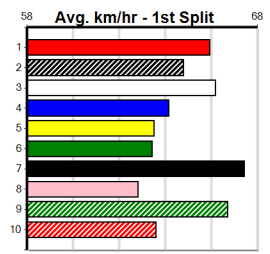

SENNACHIE AT STUD

Distance: 400m, Race Type: Grade 5, Total Prizemoney: $2,925
1st: $1,950, 2nd: $600, 3rd: $300, 4th: $75

Watchdog Tips: ☐ ☐ ☐ ☐ ☐ **Bet:** ☐

Form Box **Wgt** **Dist** **Track** **Date** **Time** **BON** **Margin** **1st/2nd (Time)** **PIR** **Checked** **Comment** **WR** **Split 1** **S/P** **Grade**

1

NOT BAD YOURSELF [5]

BK Bitch Dec-21 Sire: FABREGAS Dam: ELSA ROSE Trainer: Maxwell Williams (Pakenham)
Owner(s): A Isai
Winning Distances: < 300m (0) 300 - 399m (5) 400 - 499m (3) 500 - 599m (0) 600 - 699m (0) > 700m (0)
Winning Weights: 27.3(1) 27.4(1) 27.8(2) 27.9(2) 28.0(1) 28.4(1)
7th (4) 27.6 450 TRA R9 08-Mar-24 25.89 24.98 7.50L DR. QUEENIE (25.39) M/317 . . . SW . . 6.68 $13.90 5
3rd (4) 27.9 460 WGL R6 14-Mar-24 26.62 26.26 4.50L NIBIRU (26.31) M/633 . . . . . 6.74 $3.00 T3-5
3rd (1) 27.7 500 TRA R8 25-Mar-24 28.77 28.53 3.5L DJANGO MASKIELL (28.53) S/223 . . . . . 9.38 $3.50 5
1st (1) 27.8 450 TRA R8 01-Apr-24 25.39 25.39 3.75L SAPPHIRE SPEED (25.65) Q/111 . . . . . 6.58 $3.20 T3-5
1st (5) 27.3 435 SLE R10 10-Apr-24 24.76 24.59 1.5L BELOW THE CURVE (24.86) M/222 . . . . . 5.25 $3.00 5NP
1st (4) 27.4 450 TRA R5 19-Apr-24 25.29 24.71 2.25L TUTELINA (25.44) M/311 . . . SW . . 6.71 $3.20 5
7th (7) 28.0 515 SAN R1 25-Apr-24 30.33 29.24 11.00 HI THERE FRANK (29.58) M/4567 . . . . . 5.14 $35.10 5H
6th (7) 27.8 500 TRA R8 01-May-24 28.13 27.60 8.00L DJANGO MASKIELL (27.60) M/222 . . . . . 9.04 $22.70 X45
Last 3 wins NOT included above
1st (6) 27.8 395 TRA R3 25-Oct-23 22.57 22.39 2.25L ZIPPING OLSEN (22.72) M/211 . . . SW . . 3.87 $2.70 X67
1st (3) 28.4 395 TRA R7 22-Nov-23 22.07 22.07 5.00L HIGH EMOTION (22.42) M/111 . . . SW . . 3.72 $2.70 5
1st (4) 27.9 350 HVL R9 31-Dec-23 19.47 19.13 2.00L PRESTIA (19.59) M/1 . . . . . 6.56 $7.50 5

Box History

Bx	1st	2nd	3rd	4th	5th	6th	7th	8th
1	1	1	2	1				1
2	1				1			
3	1				1			
4	2	1	2	1				3
5	1	1						
6	1							1 1
7	1	1	1			2	1	
8		2				1		

Prize Best Starts $18765.00 NBT
Trk/Dts 32-8-5-5 1-0-0-0
APM 9252

2

PLUTOCRACY [5]

BD Dog May-22 Sire: TOMMY SHELBY Dam: OSAKALAKA Trainer: Dylan Sharp (Lara)
Owner(s): Vi Alskar Hundar (SYN), A Lie, J Sharp
Winning Distances: < 300m (0) 300 - 399m (3) 400 - 499m (2) 500 - 599m (0) 600 - 699m (0) > 700m (0)
Winning Weights: 30.3(1) 30.4(1) 30.5(1) 30.7(1) 31.0(1)
5th (3) 31.2 400 GEL R3 09-Mar-24 23.56 22.50 13.00 BLAZING GOLD (22.65) M/46 . . . . . 8.80 $39.50 7
4th (1) 31.1 390 BAL R9 18-Mar-24 22.88 21.90 5.00L RAPIDFIRE DENZEL (22.55) M/36 . . . . . 8.57 $21.60 T3-7
1st (6) 30.5 390 WBL R9 26-Mar-24 22.42 22.28 3.75L ELPHICK BALE (22.66) M/11 . . . SW . . 8.73 $4.40 7
1st (6) 30.7 400 GEL R11 02-Apr-24 22.89 22.50 0.75L DAWNY BY NAME (22.93) M/21 . . . . . 8.61 $26.40 6G
4th (4) 30.6 400 GEL R7 09-Apr-24 22.95 22.46 2.25L FULL SPEED AHEAD (22.80) M/45 . . . . . 8.54 $9.40 5H
1st (4) 31.0 390 BAL R11 15-Apr-24 22.45 22.28 2.25L SPECIAL SIAN (22.60) M/12 . . . . . 8.44 $2.90 T3-5
2nd (4) 30.3 390 SHP R4 22-Apr-24 22.24 21.96 1.00L FOUNDED A SPOT (22.18) M/22 . . . . . 8.54 $8.40 5
1st (7) 30.3 390 SHP R12 29-Apr-24 22.27 21.97 1.5L TWILIGHT KING (22.36) M/11 . . . SW . . 8.46 $2.40 5
Last 3 wins NOT included above
1st (3) 30.4 400 WGL R2 21-Dec-23 23.10 22.84 4.50L STELLA RENO (23.42) M/11 . . . SW . . 8.53 $3.00 M