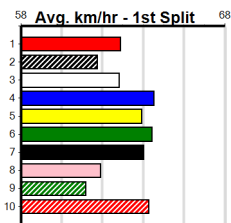

# MANNINGS GREYHOUND COMPLEX

Distance: 425m, Race Type: Grade 5 T3, Total Prizemoney: \$1,530

1st: \$1,000, 2nd: \$320, 3rd: \$160, 4th: \$50

PERFECT TREASURE (8) has always done his best racing here and he is suitably drawn out wide. SQUIGGLY KING (3) has impressive mid race pace and he just needs a little room to move. JOLLY JOHNNY (2) can unwind a strong finish.