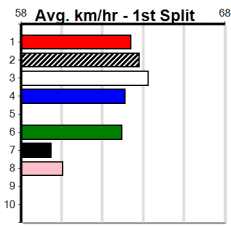

Bendigo

HANRAHAN PLUMBING

Distance: 500m, Race Type: Grade 5 T3, Total Prizemoney: $1,740
1st: $1,150, 2nd: $360, 3rd: $180, 4th: $50

6

4:17PM

(VIC time)

ROXY SMIRNOFF (1) will find this easier than his most recent racing and he is drawn to make every post a winner. MCIVOR RUSTY (3) has a good record here and he'll be in the firing line throughout. NANNA'S BLUE BOY (4) is better than his past few runs

Watchdog Tips:

1

3

4

2

Bet:

Win 1