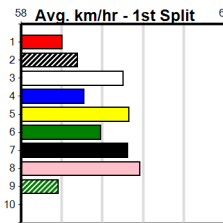

Bendigo

AVARD CIVIL

Distance: 425m, Race Type: Tier 3 - Grade 7, Total Prizemoney: $1,530
1st: $1,000, 2nd: $320, 3rd: $160, 4th: $50

2

3:01PM
(VIC time)

ELPHICK BALE (3) has been handily placed in his past three and he won't find an easier race to win.
ARCTIC GLAMOUR (5) has been impressive in her past two and she can settle on the speed.
SHE'S NAUTICAL (6) has a solid record here to date.

Watchdog Tips: **3** **5** **6** **7** **Bet:** **Win 3**