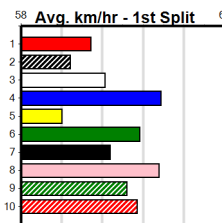

SPORTSBET MAKE IT A MULTI

Distance: 425m, Race Type: Grade 5 T3, Total Prizemoney: $1,530
1st: $1,000, 2nd: $320, 3rd: $160, 4th: $50

MAGIC LIES (4) has a good record here and she has the speed to make every post a winner. BEAT THE FALCON (3) returned to form here last time and he will be prominent throughout. WE ARE SOUTH (6) has claims

Watchdog Tips:

4 3 6 8

Bet:

Win 4

Main table containing race details for 9 races, including horse names, trainers, odds, and winning boxes.