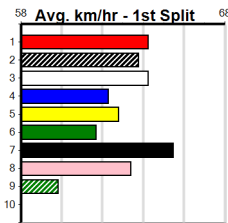

MADE SOLUTIONS ELECTRICAL AND DAT

Distance: 425m, Race Type: Tier 3 - Grade 7, Total Prizemoney: $1,530
1st: $1,000, 2nd: $320, 3rd: $160, 4th: $50

3

3:22PM

(VIC time)

SPIT THE CHIPS (1) has regained some confidence in his past two and a clean getaway can see him drive through and lead. HIGH COTTON (8) can lose focus at times but he is clearly the most talented chaser in the race. MCIVOR OLLY (5) has claims

Watchdog Tips:

1

8

5

6

Bet:

Win 1