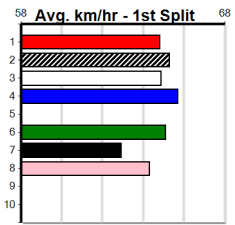

# JARROD LARKIN CONCRETING

Distance: 425m, Race Type: Tier 3 - Grade 6, Total Prizemoney: \$1,530  
1st: \$1,000, 2nd: \$320, 3rd: \$160, 4th: \$50