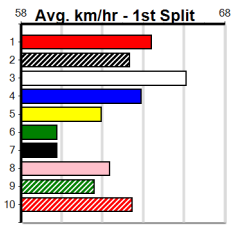

SPORTSBET NOBODY DOES IT EASIER

Distance: 425m, Race Type: Tier 3 - Maiden, Total Prizemoney: $1,530
1st: $1,000, 2nd: $320, 3rd: $160, 4th: $50

1

2:38PM
(VIC time)

BLUE RISE (1) has been placed in six of eight to date and he should get plenty of cover in the early stages. KRAKEN CASPER (3) resumes from a spell and he showed some promise in his first prep. SUNDOWNER (4) is nearing a win.

Watchdog Tips: **1** **3** **4** **2** **Bet:** **Box Trifecta 1,2,3,4 ($10 for 41.67%)**