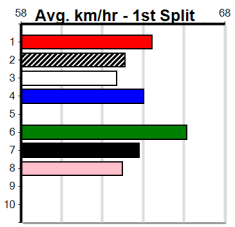

Bendigo

AG TYRES & WHEELS

Distance: 500m, Race Type: Grade 5 T3, Total Prizemoney: $1,740
1st: $1,150, 2nd: $360, 3rd: $180, 4th: $50

8

5:04PM

(VIC time)

MYALL MANNERED (6) has a good record here and he can make every post a winner. ARKANSAS (8) was far from disgraced here last time and he will be strong in the run home. BAHROSE (7) won't be too far away

Watchdog Tips:

6

8

7

2

Bet:

Win 6