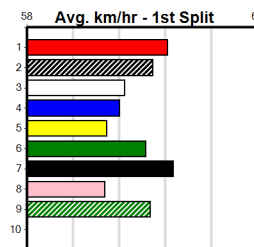

Bendigo

7

4:42PM

(VIC time)

PETER BROWN CUSTOM HOMES (1-2 WINS)

Distance: 500m, Race Type: Tier 3 - Restricted Win, Total Prizemoney: $1,740
1st: $1,150, 2nd: $360, 3rd: $180, 4th: $50

ZIPPING GWEN (1) has been racing in consistent style of late and she is drawn to make every post a winner. MCIVOR MORGAN (5) is showing promise and he will work into the mix in the middle stages. FLYING HOT (2) can run a cheeky race.

Watchdog Tips: 1 5 2 8 **Bet:** Win 1

Form Box	Wgt	Dist	Track	Date	Time	BON	Margin	1st/2nd (Time)	PIR	Checked	Comment	WR	Split 1	S/P	Grade	
1	ZIPPING GWEN (NSW)[6] $2.80															
	Racing well, drawn to hold the lead, go close															
	BK Bitch Dec-21 Sire: AUSSIE INFRARED Dam: ZIPPING MEG Trainer: Jordan Formosa (Heathcote)															
	Owner(s): Hallinan Hallinan (SYN), M Hallinan, F Hallinan															
	Winning Distances: < 300m (0) 300 - 399m (0) 400 - 499m (1) 500 - 599m (1) 600 - 699m (0) > 700m (0)															
	Winning Weights: 27.2(1) 28.4(1)															
	5th (7)	28.5	350	HVL	R5	27-Feb-24	19.90	19.21	4.75L KIT (19.57)	M/7				6.79	$38.40	7
	2nd (7)	28.4	390	SHP	R4	07-Mar-24	22.66	22.39	0.75L ASTON GOZO (22.62)	Q/11				8.60	$11.40	T3-7
	3rd (1)	28.3	390	SHP	R9	04-Apr-24	22.70	22.20	7.00L FRANKLIN AVENUE (22.23)	M/44				8.83	$2.20	T3-7
	2nd (7)	28.3	425	BEN	R3	10-Apr-24	24.59	24.18	5.00L COOPER SUMMER (24.25)	M/544				6.79	$4.10	T3-7
3rd (4)	28.5	425	BEN	R4	14-Apr-24	24.43	24.03	2.25L BUSHMAN'S ARCHIE (24.28)	Q/243				6.71	$9.90	T3-7	
2nd (6)	28.1	450	SHP	R5	18-Apr-24	25.81	25.39	5.50L UP IN ARMS (25.44)	Q/442				6.81	$3.40	T3-RW	
1st (6)	28.4	500	SHP	R7	24-Apr-24	28.73	28.24	2.00L CANYA DREAM (28.85)	M/422				6.75	$3.10	T3-RW	
2nd (1)	28.6	450	SHP	R5	02-May-24	26.07	25.99	1.00L SINGLE FLICKER (26.02)	M/222				6.86	$2.60	T3-6	
Last 3 wins NOT included above																
1st (5)	27.2	450	SHP	R5	23-Dec-23	25.37	25.23	5.00L MIDNIGHT MASS (25.72)	Q/111				6.64	$2.70	M	
Prize Best Starts Trk/Dts APM $6405.00 28.73(6)-24/4/24 21-2-5-4 3-1-1-0 4557																

Form Box	Wgt	Dist	Track	Date	Time	BON	Margin	1st/2nd (Time)	PIR	Checked	Comment	WR	Split 1	S/P	Grade	
2	FLYING HOT [6] $10.00															
	Better than his past few runs, threat with luck															
	BK Dog Oct-21 Sire: MY REDEEMER Dam: MISS CAITLYN Trainer: Christian Roberts (Terang)															
	Owner(s): M Roberts															
	Winning Distances: < 300m (0) 300 - 399m (0) 400 - 499m (1) 500 - 599m (1) 600 - 699m (0) > 700m (0)															
	Winning Weights: 32.6(1) 33.4(1)															
	8th (8)	33.2	400	GEL	R9	18-Mar-24	23.61	22.63	15.00 CHESTER KEEPING (22.63)	M/78			W	8.63	$8.20	7
	3rd (6)	33.1	390	BAL	R10	25-Mar-24	22.83	22.25	5.50L CAR WASH CHAOS (22.47)	M/36				8.89	$6.70	T3-7
	5th (7)	33.6	515	SAP	R5	31-Mar-24	30.59	29.79	9.50L BRUCE INTENTION (29.94)	M/6666				5.28	$13.80	X67
	2nd (4)	33.5	450	WBL	R7	08-Apr-24	25.86	25.51	1.75L ASTON OPHELIA (25.74)	M/643				6.95	$4.80	X67
1st (6)	33.4	450	WBL	R5	15-Apr-24	25.78	25.47	1.00L BELLA SUPREME (25.85)	Q/344			SW	6.80	$5.40	7	
4th (4)	33.1	515	SAP	R5	21-Apr-24	30.12	29.30	5.50L LAMIA ALESSIA (29.74)	M/6655				5.28	$14.80	X67H	
5th (2)	33.1	515	SAN	R9	25-Apr-24	30.52	29.24	11.00 SCREECHING (29.78)	M/7775				5.44	$30.70	X67F	
6th (3)	33.2	450	WBL	R5	29-Apr-24	26.10	25.64	4.75L CLOUDY WREN (25.77)	M/576				6.97	$7.40	6G	
Last 3 wins NOT included above																
1st (8)	32.6	515	SAP	R1	04-Sep-23	29.88	29.28	0.05L NEED A PILOT (29.88)	M/2221			SW	5.21	$1.80	M	
Prize Best Starts Trk/Dts APM $14050.00 NBT 36-2-9-5 1-0-0-1 4803