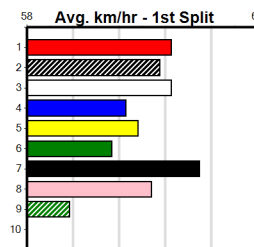

MADE SOLUTIONS ELECTRICAL AND DATA

Distance: 425m, Race Type: Tier 3 - Grade 7, Total Prizemoney: $1,530
1st: $1,000, 2nd: $320, 3rd: $160, 4th: $50

SPIT THE CHIPS (1) has regained some confidence in his past two and a clean getaway can see him drive through and lead. HIGH COTTON (8) can lose focus at times but he is clearly the most talented chaser in the race. MCIVOR OLLY (5) has claims

Watchdog Tips:	1	8	5	6	Bet:	Win 1

Form Box	Wgt	Dist	Track	Date	Time	BON	Margin	1st/2nd (Time)	PIR	Checked	Comment	W/R	Split 1	S/P	Grade
1															
SPIT THE CHIPS [7] Solid muster, should hold the top, take catching $3.20															
BK	Dog	Nov-21		Sire: WEST ON AUGIE		Dam: DYNA ELISE		Trainer: Brian Fothergill (Marionvale)							
Owner(s): FOTHERGILL RACING (SYN), B Fothergill, J Fothergill, S Fothergill, J Fothergill															
Winning Distances: < 300m (0) 300 - 399m (0) 400 - 499m (1) 500 - 599m (0) 600 - 699m (0) > 700m (0)															
Winning Weights: 34.0(1)															
3rd (5)	33.5	450	SHP	R4	19-Feb-24	25.88	25.27	9.00L POLLY ROCKET (25.27)	M/522				6.71	$66.40	7
2nd (6)	32.9	450	SHP	R4	05-Mar-24	25.61	25.29	4.75L KRAKEN DEMON (25.29)	M/322				6.72	$5.90	X67
8th (4)	33.1	450	SHP	R6	14-Mar-24	25.98	25.16	12.00 SHINY INK (25.16)	S/877				6.94	$15.80	X67
5th (5)	32.8	500	BEN	R5	20-Mar-24	28.86	28.31	8.00L BUSTLING BULL (28.31)	M/655				6.78	$7.00	X67
8th (6)	32.8	500	BEN	R3	26-Mar-24	28.95	28.24	11.00 CORNHILL PRINCE (28.24)	M/877		V0		6.90	$13.80	X67
4th (5)	33.3	390	SHP	R10	18-Apr-24	22.48	22.09	3.25L MARIETTA ICON (22.25)	M/44				8.64	$12.80	T3-7
2nd (5)	33.2	450	SHP	R4	25-Apr-24	25.71	25.30	0.25L KRIS BAR PADDY (25.69)	M/222				6.67	$3.30	X67
3rd (5)	32.9	425	BEN	R9	03-May-24	24.70	23.69	3.75L PEGLEG PETE (24.46)	M/532				6.66	$22.40	7
Last 3 wins NOT included above															
1st (3)	34.0	450	SHP	R3	18-Jan-24	26.14	25.71	0.50L TWILIGHT HUGO (26.17)	M/521				6.90	$4.70	T3-M
Prize Best Starts Trk/Dts APM															

2															
KRAKEN ROCK [7] Resuming, may need the run, place claims $7.50															
BK	Dog	Feb-22		Sire: FERAL FRANKY		Dam: KRAKEN LIGHTNING		Trainer: Kevin Eyles (Murchison)							
Owner(s): EYLES (SYN), K Eyles, H Eyles, D Eyles															
Winning Distances: < 300m (0) 300 - 399m (1) 400 - 499m (0) 500 - 599m (0) 600 - 699m (0) > 700m (0)															
Winning Weights: 29.3(1)															
7th (7)	30.0	390	SHP	R2	13-Nov-23	23.20	21.88	10.00 ASTON JALAPENO (22.50)	M/77				8.95	$14.30	X67
6th (8)	30.7	390	SHP	R4	04-Dec-23	23.10	21.68	9.00L ARI GOLD (22.50)	M/46				8.74	$27.50	X67
3rd (2)	30.6	390	SHP	R3	21-Dec-23	22.52	21.91	5.50L SHA TIN KING (22.14)	M/33				8.67	$6.60	7
3rd (7)	31.1	390	SHP	R4	28-Dec-23	22.93	22.17	9.00L KRAKEN HOOK (22.32)	M/44				8.83	$3.90	T3-7
2nd (4)	31.4	390	SHP	R9	04-Jan-24	22.52	22.10	1.00L SPOILER ALERT (22.47)	M/11		V3		8.36	$6.70	T3-7
ST (-)	31.6	390	SHP		01-Feb-24	22.71		1.5L Trial Cleared	M/22		3of6		8.45		ST
7th (3)	32.4	390	SHP	R10	22-Feb-24	23.30	22.29	8.50L LASER BEAM (22.72)	M/77		V0		9.12	$8.30	T3-7
ST (-)	30.6	390	SHP		18-Apr-24	22.48		3.25L Trial Cleared	Q/22		3of5		8.53		ST
Last 3 wins NOT included above															
1st (2)	29.3	390	SHP	R1	03-Nov-23	22.64	21.74	5.50L MAGICAL STAR (23.01)	M/33				8.66	$7.90	M
Prize Best Starts Trk/Dts APM