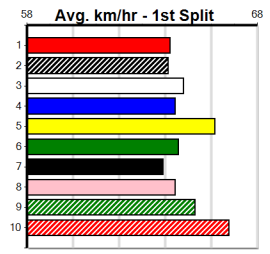

CAMPBELL'S COMMENTS

Distance: 425m, Race Type: Grade 5 T3, Total Prizemoney: $1,530
1st: $1,000, 2nd: $320, 3rd: $160, 4th: $50

OUR GIRL ROXY (3) is armed with slick early speed and she should turn for home with a nice break. SHAKA GOES BANG (4) is better than his past two runs and he will get a nice cart across early on. IDYLLIC POINT (8) should race well fresh.

Watchdog Tips: 3 4 8 1 Bet: Win 3

CLASSY SHIFTER [5] Better than form, goes well here, keep safe $7.50
BK Dog Jun-20 Sire: ASTON DEE BEE Dam: SUMMER SKYE
Trainer: Kevin Ashton (Charlton)

SEANCE SAM [5] Back in form but the pace in three is a worry $4.00
BK Bitch Jul-21 Sire: HOUDINI BOY Dam: NEVER DUPLICATED
Trainer: Michael Gibbons (Lara)

OUR GIRL ROXY [5] Comes out running, goes well here, suited $3.60
BD Bitch Mar-21 Sire: FERNANDO BALE Dam: KASREYN
Trainer: Greg Frenzo (Heathcote)

SHAKA GOES BANG [5] Solid muster, will get a cart across, danger $8.00
BK Dog Oct-21 Sire: SENNACHIE Dam: DESTINI JAGUAR
Trainer: Michael Bewley (Pentland Hills)

INTER STAR FIRE [5] Beaten in both runs here, prefer to watch $21.00
WBD Bitch May-21 Sire: FERNANDO BALE Dam: INTER ELESJA
Trainer: Olivia Cartechini (Dandenong Nor ENG BAL 2024-05-06)

1

2

3

4

5