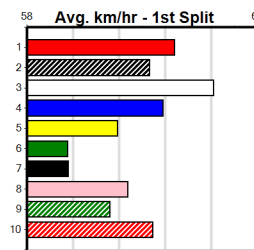

SPORTSBET NOBODY DOES IT EASIER

Distance: 425m, Race Type: Tier 3 - Maiden, Total Prizemoney: $1,530
1st: $1,000, 2nd: $320, 3rd: $160, 4th: $50

BLUE RISE (1) has been placed in six of eight to date and he should get plenty of cover in the early stages. KRAKEN CASPER (3) resumes from a spell and he showed some promise in his first prep. SUNDOWNER (4) is nearing a win.

Watchdog Tips: 1 3 4 2 Bet: Box Trifecta 1,2,3,4 ($10 for 41.67%)

BLUE RISE [M] Placed in six of eight, has the right draw, yes $3.40
BE Dog Mar-22 Sire: SHIMA SHINE Dam: SUGAR SPICE
Owner(s): G Riley
Trainer: Kate Jackson (Kamarooka)
Winning Distances: < 300m (0) 300 - 399m (0) 400 - 499m (0) 500 - 599m (0) 600 - 699m (0) > 700m (0)
Winning Weights: 2nd (5) 32.0 390 SHP R2 01-Jan-24 22.50 21.75 7.50L POLLY ROCKET (22.00) M/42 . . . 8.86 $33.80 M

KID GEORGE [M] Prefer out wide but has solid muster, respect $8.00
BEED Dog Sep-21 Sire: RAW ABILITY Dam: PAT ME AGAIN
Owner(s): D Jarvis
Trainer: Donald Jarvis (Sydenham)
Winning Distances: < 300m (0) 300 - 399m (0) 400 - 499m (0) 500 - 599m (0) 600 - 699m (0) > 700m (0)
Winning Weights: 4th (6) 32.2 350 HVL R4 27-Feb-24 19.88 19.21 3.5L RAGING STORM (19.64) M/3 . . . 6.69 $3.30 M

KRAKEN CASPER [M] Resuming, showed talent last prep, danger $4.80
F Dog Feb-22 Sire: FERAL FRANKY Dam: KRAKEN LIGHTNING
Owner(s): EYLES (SYN), K Eyles, H Eyles, D Eyles
Trainer: Kevin Eyles (Murchison)
Winning Distances: < 300m (0) 300 - 399m (0) 400 - 499m (0) 500 - 599m (0) 600 - 699m (0) > 700m (0)
Winning Weights: 2nd (3) 31.7 385 SHP R2 28-Aug-23 22.53 21.50 1.00L YEAH SO WHAT (22.47) M/33 . . . 8.49 $8.00 M

SUNDOWNER [M] Impressive since resuming, threat if crosses $4.00
RF Dog Jul-21 Sire: BERNARDO Dam: GOLDEN CHARM
Owner(s): TWO BOWERMANS (SYN), M Bowerman, A Bowerman
Trainer: Michael Bowerman (Raglan)
Winning Distances: < 300m (0) 300 - 399m (0) 400 - 499m (0) 500 - 599m (0) 600 - 699m (0) > 700m (0)
Winning Weights: 4th (5) 30.8 390 SHP R1 14-Oct-23 23.01 22.36 7.50L FLIPPER PENNY (22.49) M/44 . . . 8.71 $29.10 M

ASTON QUARTZ [M] Yet to impress, draw is a worry, prefer others $21.00
BK Bitch Dec-21 Sire: FERNANDO BALE Dam: ASTON CRYSTAL
Owner(s): R Borda
Trainer: Elise Knott (Carnegie)
Winning Distances: < 300m (0) 300 - 399m (0) 400 - 499m (0) 500 - 599m (0) 600 - 699m (0) > 700m (0)
Winning Weights: 4th (6) 26.6 390 SHP R1 18-Mar-24 22.82 21.84 11.00 SODA DUKE (22.09) M/33 . . . 8.89 $2.10 M