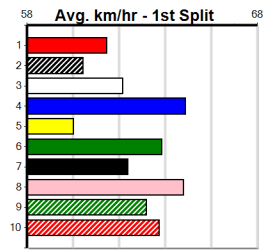

Watchdog Tips: **4** **3** **6** **8** **Bet:** **Win 4**

1

URANA FERNANDO [5] Long time since his last win, place preferred **\$8.00**
 WBK Dog Mar-18 Sire: FERNANDO BALE Dam: MARCUS GLORY Trainer: Susan Trim (Campbells Forest)
 Owner(s): S Trim
 Winning Distances: < 300m (0) 300 - 399m (8) 400 - 499m (8) 500 - 599m (1) 600 - 699m (0) > 700m (0)
 Winning Weights: 30.6(1) 31.1(1) 31.5(2) 31.8(1) 31.9(1) 32.0(2) 32.1(2) 32.2(4) 32.5(1) 32.6(2)