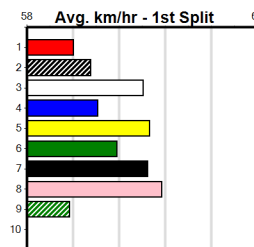

AVARD CIVIL

Distance: 425m, Race Type: Tier 3 - Grade 7, Total Prizemoney: $1,530
1st: $1,000, 2nd: $320, 3rd: $160, 4th: $50

ELPHICK BALE (3) has been handily placed in his past three and he won't find an easier race to win. ARCTIC GLAMOUR (5) has been impressive in her past two and she can settle on the speed. SHE'S NAUTICAL (6) has a solid record here to date.

Watchdog Tips: 3 5 6 7 **Bet:** Win 3

1

JACQUINOT JET [7] **One paced, rarely wins, look to others** **$21.00**

BK Dog Feb-20 Sire: MOREIRA Dam: POPPY PETE Trainer: Bruce Jacobs (Carisbrook) ENG BAL 2024-05-06

Owner(s): B Jacobs
Winning Distances: < 300m (0) 300 - 399m (1) 400 - 499m (0) 500 - 599m (0) 600 - 699m (0) > 700m (0)
Winning Weights: 32.5(1)

7th	(2)	32.2	410	HOR	R4	29-Mar-24	24.45	23.23	9.00L MUMMA MOO SHAKA (23.83)	M/77	. . . .	11.14	$86.50	X67
7th	(8)	32.2	410	HOR	R3	05-Apr-24	24.37	23.32	13.00 MISS ETIQUETTE (23.49)	Q/67	. . . .	10.83	$101.70	7
7th	(7)	32.2	410	HOR	R4	12-Apr-24	24.45	23.58	11.00 CARDI GO EASY (23.71)	M/78	. . . .	10.91	$47.60	X67
7th	(1)	32.2	425	BEN	R4	17-Apr-24	25.17	24.30	13.00 HELLO LUNA (24.30)	M/777	. . . .	6.86	$36.60	7
7th	(5)	32.4	390	BAL	R2	21-Apr-24	23.18	22.23	12.00 AWESOME JADE (22.38)	M/66	. . . .	8.88	$45.00	RW
5th	(3)	32.2	410	HOR	R3	26-Apr-24	24.79	23.65	15.00 ZIPPING CITINO (23.74)	M/54	. . . .	11.23	$67.80	7
7th	(3)	32.1	425	BEN	R3	01-May-24	25.23	24.35	12.00 SHE IS SPOILT (24.41)	M/887	. . . .	7.05	$31.80	7
7th	(4)	32.4	390	BAL	R4	06-May-24	23.09	21.89	16.00 NO RIGHT TURNS (22.04)	M/67	. . . .	8.86	$100.70	T3-7

Last 3 wins NOT included above

1st	(6)	32.5	390	WBL	R3	04-Apr-22	22.91	22.41	3.5L MENARI HUGH (23.15)	M/11	. . . .	9.00	$9.10	M
. . .	. . .	. . .	. . .	. . .	. . .	. . .	. . .	. . .	. . .	. . .	. . . .	. . .	. . .	. . .
. . .	. . .	. . .	. . .	. . .	. . .	. . .	. . .	. . .	. . .	. . .	. . . .	. . .	. . .	. . .

Box History

Bx	1st	2nd	3rd	4th	5th	6th	7th	8th	
1			1	1			2	3	2
2				1	2		5	5	1
3			1			3	3	4	2
4					2	3	2	4	1
5		1	1	2	3	4	5	1	
6	1		2	1	3	2	1	2	
7				1	1	3	2	2	
8				1	2	4	4	1	

Prize Best Starts Trk/Dts APM: $3445.00 NBT 98-1-1-6 17-0-0-0 35

2

TORNADO JACK [7] **Only win came in steady time, prefer to watch** **$12.00**

F Dog Dec-21 Sire: BUCKLE UP WES Dam: LANCOME LADY Trainer: Thomas Boehmke (Narewillock) ENG BAL 2024-05-06

Owner(s): T Boehmke
Winning Distances: < 300m (0) 300 - 399m (0) 400 - 499m (1) 500 - 599m (0) 600 - 699m (0) > 700m (0)
Winning Weights: 28.5(1)

3rd	(3)	28.5	425	BEN	R1	21-Feb-24	25.15	23.87	12.00 JOHNNY BONKERS (24.37)	M/766	. . . .	6.95	$48.90	M
4th	(3)	28.9	425	BEN	R1	13-Mar-24	24.90	24.00	6.00L ARCHIE MCIVOR (24.48)	M/674	. . . .	6.84	$53.80	T3-M
1st	(6)	28.5	450	BAL	R3	21-Mar-24	26.08	25.43	1.00L MISS BOOM (26.14)	S/821	. . . .	7.12	$7.70	M
6th	(1)	29.0	485	HOR	R9	29-Mar-24	28.37	27.28	16.00 NELLIE ZOOM (27.28)	M/446	. . . .	6.85	$25.20	X67
5th	(2)	28.9	425	BEN	R3	10-Apr-24	24.83	24.18	8.50L COOPER SUMMER (24.25)	S/766	. . . .	6.93	$57.00	T3-7
6th	(8)	28.5	500	BEN	R7	17-Apr-24	29.13	28.28	9.00L CRUSOE RICO (28.51)	S/766	. . . .	6.83	$46.50	X67
6th	(5)	29.1	450	BAL	R9	22-Apr-24	26.29	25.46	6.50L SERENITY GIRL (25.86)	M/77	. . . .	7.00	$47.90	T3-7
6th	(2)	28.7	425	BEN	R9	01-May-24	25.08	24.35	11.00 SNOW ROYALE (24.35)	S/657	. . . .	6.66	$11.30	7

Last 3 wins NOT included above

. . .	. . .	. . .	. . .	. . .	. . .	. . .	. . .	. . .	. . .	. . .	. . . .	. . .	. . .	. . .
. . .	. . .	. . .	. . .	. . .	. . .	. . .	. . .	. . .	. . .	. . .	. . . .	. . .	. . .	. . .
. . .	. . .	. . .	. . .	. . .	. . .	. . .	. . .	. . .	. . .	. . .	. . . .	. . .	. . .	. . .

Box History

Bx	1st	2nd	3rd	4th	5th	6th	7th	8th
1			1			3		
2					1	1	1	
3			1	1		1		
4					1	1		
5				1		2	1	
6	1			2			1	
7			1					
8		1				1		

Prize Best Starts Trk/Dts APM: $1900.00 NBT 23-1-1-3 12-0-1-3 1318