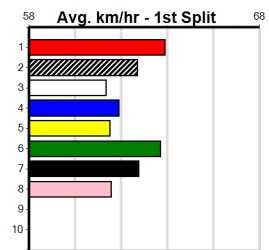

SHIMA SHINE AT STUD

Distance: 425m, Race Type: Tier 3 - Grade 6, Total Prizemoney: $1,530
1st: $1,000, 2nd: $320, 3rd: $160, 4th: $50

HELLO LUNA (6) has raced extremely well here to date and a clean getaway can see her make every post a winner. LET'S PLAY TIP (2) is better than his past few runs and he can settle on the speed. ZIPPING CITINO (7) will get a nice cart across early

Watchdog Tips: **6** **2** **7** **4** **Bet:** **Win 6**

1

SNOW ROYALE (NSW)[6] **Capable but prefer drawn out wide, place best** **$5.00**
DKBD Bitch **Apr-21** **Sire: FERNANDO BALE** **Dam: SNOW FANTASY** **Trainer: Kenneth Doidge (Murchison)**
Owner(s): K Doidge
Winning Distances: < 300m (0) 300 - 399m (0) 400 - 499m (2) 500 - 599m (0) 600 - 699m (0) > 700m (0)
Winning Weights: 28.5(1) 28.7(1)

Box	1st	2nd	3rd	4th	5th	6th	7th	8th
1	1							
2					2			1
3								
4				1		1		
5		1						
6				1	1			1
7		1	1	1	1			3
8	1					1		1

Prize Best Starts Trk/Dts APM
$3000.00
24.35(8)-1/5/24
30-2-2-1
8-2-1-1
2616

2

LET'S PLAY TIP [6] **Better than his past few runs, danger if steps** **$8.00**
WBD Dog **Dec-20** **Sire: MY REDEEMER** **Dam: MONEYPENNY** **Trainer: Jarrod Roche (Merrigum)**
Owner(s): J Roche
Winning Distances: < 300m (0) 300 - 399m (1) 400 - 499m (1) 500 - 599m (0) 600 - 699m (0) > 700m (0)
Winning Weights: 31.7(2)

Box	1st	2nd	3rd	4th	5th	6th	7th	8th
1	1	1	2	2	2			1
2		2	2		1			1
3					4	1	1	1
4	1	3	1	1	1			2
5	1	1	3	1	1	1		1
6				2	2	2		
7				1		2		1
8		1	2		1	1		

Prize Best Starts Trk/Dts APM
$8465.00
NBT
54-2-8-10
5-0-1-0
2183

3

RON'S MISTAKE [6] **No luck of late, can make amends, place hope** **$9.00**
RBD Dog **Dec-21** **Sire: FERAL FRANKY** **Dam: TAYLOR JAYDE** **Trainer: Debbie Bewley (Pentland Hills)**
Owner(s): Blame it on Vegas (SYN), D Coulson, B Cole, J Williams, D Brennan, R Hiatt, C Gundrill, R Couls
Winning Distances: < 300m (0) 300 - 399m (2) 400 - 499m (0) 500 - 599m (0) 600 - 699m (0) > 700m (0)
Winning Weights: 30.1(1) 30.7(1)

Box	1st	2nd	3rd	4th	5th	6th	7th	8th
1					2			
2	1					1		1
3								
4	1				2			1
5		1				2		
6								1
7				1		1		
8			2	1	2			

Prize Best Starts Trk/Dts APM
$2920.00
NBT
20-2-1-2
1-0-0-1
2058

4

QUANTUM'S DREAM (SA)[6] **Still learning but has the talent, may be value** **$7.50**
BK Bitch **Feb-22** **Sire: SPRING GUN** **Dam: MAIN EXIT** **Trainer: Paul Cusack (Mount Cottrell)**
Owner(s): P Cusack
Winning Distances: < 300m (0) 300 - 399m (2) 400 - 499m (0) 500 - 599m (0) 600 - 699m (0) > 700m (0)
Winning Weights: 28.5(1) 29.5(1)

Box	1st	2nd	3rd	4th	5th	6th	7th	8th
1								
2					1			
3		1				1		
4								
5								
6	1			1				1
7	1				1			1
8					1			

Prize Best Starts Trk/Dts APM
$1380.00
NBT
11-2-1-0
1-0-0-0
953

5

PERFECT STAR [6] **Down on confidence, may get crowded, tested** **$21.00**
F Bitch **Feb-21** **Sire: BERNARDO** **Dam: STARS AND LIGHTS** **Trainer: Wendy Hansen (Daisy Hill)**
Owner(s): G Hansen
Winning Distances: < 300m (0) 300 - 399m (1) 400 - 499m (1) 500 - 599m (0) 600 - 699m (0) > 700m (0)
Winning Weights: 27.7(1) 27.8(1)

Box	1st	2nd	3rd	4th	5th	6th	7th	8th
1		1						
2				1				
3		1	1					
4	1			1	1	1	1	1
5	1				2			
6			1					
7			1	1	1	1		
8								

Prize Best Starts Trk/Dts APM
$3490.00
24.61(4)-13/9/23
20-2-2-3
14-1-2-2
780