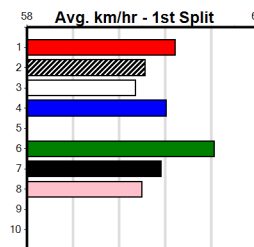

AG TYRES & WHEELS

Distance: 500m, Race Type: Grade 5 T3, Total Prizemoney: $1,740
1st: $1,150, 2nd: $360, 3rd: $180, 4th: $50

MYALL MANNERED (6) has a good record here and he can make every post a winner. ARKANSAS (8) was far from disgraced here last time and he will be strong in the run home. BAHROSE (7) won't be too far away

Watchdog Tips: 6 8 7 2 Bet: Win 6

SACRIFICIAL [5] Down on confidence, may get crowded, place $12.00
BD Bitch Nov-20 Sire: FERNANDO BALE Dam: MILITANT SPIRIT
Owner(s): S Bunchusri
Winning Distances: < 300m (0) 300 - 399m (2) 400 - 499m (2) 500 - 599m (1) 600 - 699m (0) > 700m (0)
Winning Weights: 25.4(1) 26.2(2) 26.3(1) 27.1(1)
1st (6) 26.3 390 BAL R12 21-Mar-24 22.46 22.01 9.50L ON THE GINS (23.12) M/11 . . . SW . . 8.62 $2.60 5
1st (6) 26.2 400 GEL R12 26-Mar-24 23.16 22.68 1.5L ASTON SUNDANCE (23.26) M/55 . . . . . 8.66 $5.40 5
5th (5) 26.0 410 HOR R5 29-Mar-24 23.81 23.23 3.5L COMET TO BURN (23.58) M/55 . . . . . 10.70 $4.20 5
2nd (5) 26.1 545 BAL R8 08-Apr-24 31.43 31.18 3.75L HANNY DARRISON (31.18) M/1122 . . . . . 6.72 $9.80 T3-5
7th (7) 25.4 525 MEP R7 17-Apr-24 31.54 29.95 22.00 SPIRITED AVENGER (30.05) M/3448 . . . . . 5.19 $38.00 5
3rd (6) 25.5 545 BAL R6 21-Apr-24 31.73 31.57 2.25L HUMMOCK (31.57) M/2235 . . . . . 6.78 $10.60 5
4th (1) 25.2 500 BEN R5 28-Apr-24 28.79 27.81 5.50L BROOMBRAE TOMMY (28.43) Q/244 . . . . . 6.66 $14.10 5NP
8th (4) 25.4 515 SAP R7 05-May-24 30.87 29.71 8.50L FORGIVE ME (30.30) M/4778 . . . . . 5.25 $33.90 5
Last 3 wins NOT included above
1st (8) 27.1 450 BAL R1 23-Jan-23 25.98 25.37 4.75L HOTSPOT HERO (26.30) Q/211 . . . SW . . 6.74 $1.20 M
1st (1) 25.4 390 BAL R3 21-Aug-23 22.74 22.38 1.00L LADY ARANDT (22.80) Q/35 . . . SW W 8.70 $3.20 T3-7
1st (2) 26.2 500 BEN R5 31-Oct-23 28.39 28.29 2.50L ELECTRIC PAWS (28.56) Q/111 . . . SW . 6.56 $12.50 X67
Box History
Prize Best $8970.00
Starts 28.39(2)-31/10/23
Trk/Dts 43-5-3-8
APM 10-1-1-1 3368

BEN OLLIE [5] Prefer out wide but has good muster, respect $7.50
BD Dog Feb-21 Sire: MAGICAL BALE Dam: ONE STEP AHEAD
Owner(s): V Giles
Winning Distances: < 300m (0) 300 - 399m (1) 400 - 499m (4) 500 - 599m (0) 600 - 699m (0) > 700m (0)
Winning Weights: 33.9(1) 34.5(1) 34.6(1) 34.7(1) 34.8(1)
6th (7) 35.4 425 BEN R7 13-Mar-24 24.81 24.00 12.00 BUCK SHINES (24.00) M/767 . . . W 6.86 $7.10 T3-5
F (4) 35.3 390 SHP R5 21-Mar-24 0.00 22.23 . DESTINI SPITFIRE (22.47) . . . V5 . . . . . $6.50 T3-5
6th (3) 35.2 425 BEN R6 28-Mar-24 24.69 24.02 4.25L JEAN'S RIVER (24.40) S/677 . . . . . 6.83 $5.80 T3-5
1st (4) 34.8 410 HOR R12 05-Apr-24 23.62 23.32 4.00L TYPHOON THOMAS (23.90) M/33 . . . . . 10.56 $1.90 T3-5
1st (7) 34.6 410 HOR R7 12-Apr-24 23.72 23.58 2.50L SUTTON'S SKY (23.89) M/22 . . . W 10.45 $2.30 5
4th (4) 34.6 425 BEN R5 20-Apr-24 24.67 23.92 2.25L CRACKERJACK BERN M/884 . . . W 6.87 $3.60 5
7th (6) 34.5 450 SHP R6 25-Apr-24 26.30 25.30 9.50L ELLIOTT NESS (25.66) M/337 . . . SW . 6.79 $3.20 5
6th (6) 34.6 500 BEN R8 01-May-24 28.99 28.26 11.00 SMALL DEMEANOUR (28.26) M/887 . . . W 7.00 $10.40 5
Last 3 wins NOT included above
1st (5) 33.9 450 BAL R1 03-Mar-23 25.82 25.26 2.50L LORNETT FLYER (25.99) Q/211 . . . . . 6.79 $1.80 M
1st (3) 34.5 385 SHP R9 13-Jul-23 21.90 21.90 4.75L KAORI (22.23) M/21 . . . W 8.34 $4.40 7
1st (4) 34.7 450 BAL R5 23-Sep-23 25.58 25.58 1.00L FULL SPEED AHEAD (25.64) M/322 . . . . . 6.77 $3.50 X67
Box History
Prize Best $14270.00
Starts NBT
Trk/Dts 47-5-11-10
APM 7-0-4-0 3987