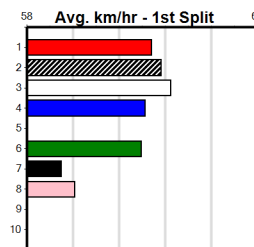

HANRAHAN PLUMBING

Distance: 500m, Race Type: Grade 5 T3, Total Prizemoney: $1,740
1st: $1,150, 2nd: $360, 3rd: $180, 4th: $50

ROXY SMIRNOFF (1) will find this easier than his most recent racing and he is drawn to make every post a winner. MCIVOR RUSTY (3) has a good record here and he'll be in the firing line throughout. NANNA'S BLUE BOY (4) is better than his past few runs

Watchdog Tips: 1 3 4 2 Bet: Win 1

Race card for ROXY SMIRNOFF [5]. Well drawn, drops in class, hard to hold out. $2.20. Includes owner, sire, dam, winning distances, weights, and a box history table.

Race card for MARIONVALE GAL [5] Blks. Not the worst, rails draw helps, may be value. $10.00. Includes owner, sire, dam, winning distances, weights, and a box history table.

Race card for MCIVOR RUSTY [5]. Handy effort three runs back, clear danger. $4.60. Includes owner, sire, dam, winning distances, weights, and a box history table.

Race card for NANNA'S BLUE BOY [5]. Empty draw helps, goes well here, can threaten. $7.00. Includes owner, sire, dam, winning distances, weights, and a box history table.

Race card for *** VACANT BOX ***. Includes owner, sire, dam, winning distances, and a box history table.

1

2

3

4

5