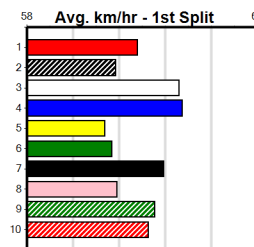

HIP POCKET BENDIGO

Distance: 425m, Race Type: Grade 5 T3, Total Prizemoney: $1,530
1st: $1,000, 2nd: $320, 3rd: $160, 4th: $50

FIERY DUEL (4) has been racing well in stronger company of late and he has the speed to make every post a winner. BLACK BOW (3) led for a long way at Warrnambool and she can run a cheeky race again. BUILDIN' ROLLS (1) has the good draw.

Watchdog Tips: 4 3 1 6 Bet: Win 4

Form Box Wgt Dist Track Date Time BON Margin 1st/2nd (Time) PIR Checked Comment W/R Split 1 S/P Grade
BUILDIN' ROLLS [5] Good record here, draw suits, can threaten $4.00
RF Dog Dec-20 Sire: BERNARDO Dam: SOMEDAY LADY Trainer: Darren Petersen (Rochester)
Winning Distances: < 300m (0) 300 - 399m (1) 400 - 499m (7) 500 - 599m (0) 600 - 699m (0) > 700m (0)
Winning Weights: 30.7(1) 30.8(1) 30.9(1) 31.0(1) 31.1(1) 31.2(3)
3rd (7) 31.6 350 TRA R12 18-Mar-24 20.64 20.02 9.00L OUR FLASH (20.02) M/43 . . . . 6.86 $9.10 T3-5
7th (7) 31.2 425 BEN R12 20-Mar-24 25.10 24.11 9.50L SPELLMAN (24.44) M/577 . . . . 6.86 $5.20 5
1st (1) 31.2 400 MTG R11 04-Apr-24 23.35 22.99 2.50L WICKHAM (23.53) 0 SAMP . . . . 10.92 $2.10 RW
6th (3) 30.8 400 GEL R7 09-Apr-24 23.27 22.46 7.00L FULL SPEED AHEAD (22.80) M/66 . . . . 8.68 $47.00 5H
6th (5) 30.8 390 WBL R10 15-Apr-24 23.09 22.46 7.50L FIERY DUEL (22.59) M/36 . . . . 9.00 $24.40 5
1st (4) 30.7 400 MTG R12 25-Apr-24 23.44 23.19 2.25L WILD AND EASY (23.61) 0 . . . . 11.00 $4.00 RW
8th (6) 30.3 410 HOR R11 30-Apr-24 24.22 23.20 11.00 GRAY ELLIOT (23.46) M/78 . SW . . 10.72 $56.00 5
7th (5) 30.8 400 MTG R6 02-May-24 23.94 22.97 4.75L NORTHERN REGIE (23.61) . . . . 11.34 $7.00 RW
Last 3 wins NOT included above
1st (7) 30.8 425 BEN R12 12-Aug-23 24.31 23.73 1.25L SHIMA JIM (24.39) M/333 . . . . 6.67 $4.50 5NP
1st (8) 31.0 450 SHP R8 17-Aug-23 25.57 25.36 3.75L PIPELINE ICON (25.82) M/211 . . . . 6.76 $1.70 T3-5
1st (1) 30.9 425 BEN R12 21-Feb-24 24.65 23.87 0.50L ROCK THE CASBAH (24.69) M/222 . SW . . 6.77 $2.00 5

MCIVOR JACK [5] Down on confidence but has talent, place $12.00
BD Dog Oct-19 Sire: FERNANDO BALE Dam: MCIVOR VERNA Trainer: Julie Priest (Junortoun)
Winning Distances: < 300m (0) 300 - 399m (1) 400 - 499m (10) 500 - 599m (0) 600 - 699m (0) > 700m (0)
Winning Weights: 29.9(1) 30.4(1) 30.5(1) 30.6(1) 30.7(1) 30.8(1) 31.0(1) 31.7(1) 31.8(2) 32.2(1)
5th (8) 30.0 425 BEN R6 21-Feb-24 24.86 23.87 8.00L ROSTRON (24.30) M/655 . . . . 6.86 $13.70 5
2nd (7) 30.3 425 BEN R11 28-Feb-24 24.48 24.18 3.5L AT THE LOFT (24.25) Q/112 . . . . 6.71 $40.30 T3-5
2nd (5) 30.0 425 BEN R5 06-Mar-24 24.51 23.79 0.75L SWANNY RIVER (24.47) M/542 . . . . 6.83 $8.90 5
7th (6) 30.0 425 BEN R7 13-Mar-24 24.82 24.00 12.00 BUCK SHINES (24.00) M/433 . . . . 6.77 $12.40 T3-5
3rd (7) 30.3 425 BEN R11 20-Mar-24 24.50 24.11 2.50L SMILING SPANIARD (24.33) Q/111 . . . . 6.61 $13.10 5
4th (3) 30.2 425 BEN R10 26-Mar-24 24.66 23.91 3.75L GOLDEN STATE (24.40) M/544 . . . . 6.75 $37.90 5H
8th (5) 29.5 425 BEN R7 20-Apr-24 25.69 23.92 15.00 SILLIEST SALMON (24.68) M/578 . . . . 6.80 $24.80 5
7th (8) 29.7 425 BEN R12 28-Apr-24 24.84 23.58 12.00 HERD 'EM UP (24.06) M/854 . . . . 6.77 $68.20 5
Last 3 wins NOT included above
1st (1) 30.7 425 BEN R12 17-May-23 24.45 24.03 0.75L HUNGA MUNGA (24.50) M/111 . . . . 6.68 $5.30 5
1st (1) 31.0 425 BEN R12 25-Oct-23 24.65 24.19 0.50L JAGGER'S LADY (24.68) M/111 . SW . . 6.68 $2.50 T3-5
1st (2) 30.4 425 BEN R4 27-Dec-23 24.27 24.17 1.00L BEAT THE FALCON (24.40) M/211 . SW . . 6.59 $12.10 5