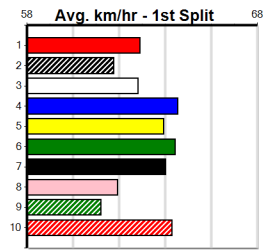

Bendigo
10
5:45PM
(VIC time)

MANNINGS GREYHOUND COMPLEX

Distance: 425m, Race Type: Grade 5 T3, Total Prizemoney: $1,530
1st: $1,000, 2nd: $320, 3rd: $160, 4th: $50

PERFECT TREASURE (8) has always done his best racing here and he is suitably drawn out wide.
SQUIGGLY KING (3) has impressive mid race pace and he just needs a little room to move. JOLLY
JOHNNY (2) can unwind a strong finish.

Watchdog Tips: **8** **3** **2** **5** **Bet:** **Win 8**

1

MINI MINION (WA)[5] **Needs to lead, will push wide, place best** **$9.00**
BK Bitch Jan-21 Sire: NITRO BURST Dam: WHITE MINION Trainer: Geoffrey Williamson (Marong)
Owner(s): S Davis
Winning Distances: < 300m (0) 300 - 399m (8) 400 - 499m (0) 500 - 599m (0) 600 - 699m (0) > 700m (0)
Winning Weights: 23.3(2) 23.5(1) 23.6(1) 23.8(2) 24.0(1) 24.2(1)

2nd	3rd	4th	5th	6th	7th	8th
2nd (3) 24.4 390 BAL R12 11-Mar-24 22.68 22.26 6.00L ZIPPING TANIA (22.26) M/32 . . . . . 8.81 $16.20 T3-5						
4th (2) 24.1 425 BEN R11 20-Mar-24 24.57 24.11 3.75L SMILING SPANIARD (24.33) S/322 . . . . . 6.68 $4.80 5						
2nd (6) 24.1 425 BEN R8 26-Mar-24 24.36 23.91 6.50L MYSTERY CHILL (23.91) M/222 . . . . . 6.53 $65.50 5H						
2nd (2) 23.8 425 BEN R2 31-Mar-24 24.30 23.46 0.25L CON CABANG (24.29) M/111 . . . . . 6.60 $29.80 S						
6th (5) 23.9 390 SHP R5 04-Apr-24 22.74 22.20 8.00L GUNAI GIRL (22.20) M/44 . . . . . 8.67 $6.10 T3-5						
4th (8) 24.3 390 BAL R4 15-Apr-24 22.74 22.28 4.25L BIG CONE TONE (22.45) M/25 . . . . W 8.45 $12.00 T3-5						
5th (1) 23.9 425 BEN R6 20-Apr-24 24.68 23.92 6.00L TEXICALI FLASH (24.28) M/113 . . . . . 6.52 $11.60 5						
8th (7) 24.3 390 BAL R11 29-Apr-24 22.84 22.24 9.00L GO STRIPEY GO (22.24) S/78 . . . . W 8.68 $11.80 T3-5						

Last 3 wins NOT included above

1st (8) 23.8 385 SHP R5 03-Aug-23 22.06 21.76 1.25L ASTON SHERICKA (22.13) M/11 . . . SW . 8.24 $4.60 T3-5
1st (1) 24.2 385 SHP R7 14-Sep-23 22.01 21.81 2.75L GOT A REPAIR (22.20) M/11 . . . . . 8.17 $8.50 T3-5
1st (3) 24.0 390 SHP R12 07-Dec-23 22.38 22.14 0.25L JUICE (22.39) M/11 . . . . . 8.44 $2.90 T3-5

Box History

Bx	1st	2nd	3rd	4th	5th	6th	7th	8th
1	2	1	1	1	2	1	1	1
2	4	1	3	2			1	2
3	2	1			3			
4	1	1	2	1	1	2		1
5	1						1	2
6		1	1					1
7	1		1					2
8	2	1	1	1	2	2		1

Prize Best Starts Trk/Dts APM $17890.00 NBT 62-8-10-5 24-0-7-4 3533