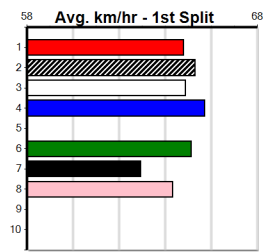

JARROD LARKIN CONCRETING

Distance: 425m, Race Type: Tier 3 - Grade 6, Total Prizemoney: $1,530
1st: $1,000, 2nd: $320, 3rd: $160, 4th: $50

COOPER SUMMER (2) has a good record here to date and he has the speed to lead from go to whoa. LAMIA LUCIA (4) has been impressive to date and she will be on the pace from the outset. ALWAYS MIA (6) can run a cheeky race.

Watchdog Tips: 2 4 6 8 Bet: Win 2

Form Box Wgt Dist Track Date Time BON Margin 1st/2nd (Time) PIR Checked Comment W/R Split 1 S/P Grade
SUPER SORT [6] Down on confidence, draw helps, can run a drum $7.50
Owner(s): G Black
Winning Distances: < 300m (0) 300 - 399m (2) 400 - 499m (0) 500 - 599m (0) 600 - 699m (0) > 700m (0)
Winning Weights: 25.2(2)
2nd (7) 24.8 390 BAL R9 26-Feb-24 22.47 22.16 1.75L GOGO SKYE (22.35) M/22 . . . 8.66 $10.30 T3-7
1st (6) 25.2 390 WBL R4 04-Mar-24 22.86 22.36 1.25L KEN MASTERS (22.95) M/33 . . . 8.82 $3.30 7
6th (2) 25.3 450 WBL R5 07-Mar-24 26.38 25.12 13.00 TORNADO TAHLIA (25.49) Q/235 . . . 6.73 $17.00 RW
2nd (1) 25.2 450 BAL R5 15-Mar-24 25.80 25.36 4.00L GEORGE'S BEST (25.52) Q/123 . . . 6.62 $13.00 X67
8th (7) 24.7 395 TRA R4 22-Mar-24 23.06 21.88 17.00 JEBRYNAH NITRO (21.88) M/688 . . . 3.87 $36.90 X67
8th (4) 25.1 450 WBL R1 28-Mar-24 26.55 25.25 14.00 OCEAN SUNSET (25.63) M/678 . . SW . 7.01 $71.20 RW
4th (8) 25.1 410 HOR R2 02-Apr-24 24.09 23.24 7.50L RAPIDFIRE DENZEL (23.59) M/84 . . . 10.69 $49.30 6G
7th (8) 24.6 410 HOR R9 30-Apr-24 24.09 23.20 12.00 IDYLLIC TOBY (23.26) M/67 . . . 1.03 $54.00 6G
Last 3 wins NOT included above
1st (1) 25.2 390 BAL R1 30-Aug-23 22.73 21.97 0.10L ASTON PING (22.73) M/34 . . . 8.66 $15.20 M

COOPER SUMMER [6] Good record here, early speed, hard to hold out $3.60
Owner(s): K Ashton
Winning Distances: < 300m (0) 300 - 399m (0) 400 - 499m (2) 500 - 599m (0) 600 - 699m (0) > 700m (0)
Winning Weights: 28.2(1) 29.3(1)
4th (2) 29.8 410 HOR R3 22-Mar-24 23.73 23.01 5.50L MAYDAY MAYDAY (23.38) M/43 . . . 10.56 $23.70 X67
5th (1) 29.6 425 BEN R1 31-Mar-24 24.52 23.46 13.00 GOLD SCOTCH (23.62) M/335 . . . 6.57 $56.30 X67
2nd (2) 29.1 410 HOR R3 05-Apr-24 23.81 23.32 4.75L MISS ETIQUETTE (23.49) Q/23 . . . 10.57 $8.20 7
1st (1) 29.3 425 BEN R3 10-Apr-24 24.25 24.18 5.00L ZIPPING GWEN (24.59) M/111 . . SW . 6.58 $6.00 T3-7
2nd (2) 29.4 410 HOR R9 16-Apr-24 23.56 23.10 4.75L BRUIT MOON (23.24) Q/33 . . . 10.50 $12.90 6G
5th (4) 29.7 410 HOR R4 19-Apr-24 24.27 23.40 12.00 ERUDITE BALE (23.49) M/46 . . . 10.59 $11.10 6G
3rd (1) 29.7 425 BEN R9 28-Apr-24 24.47 23.58 7.00L SILVER MACK (24.01) M/322 . . . 6.58 $10.60 6G
3rd (7) 29.6 425 BEN R10 03-May-24 24.34 23.69 9.50L LEO BALE (23.69) M/533 . . . 6.76 $28.20 6G
Last 3 wins NOT included above
1st (5) 28.2 400 GEL R1 20-Jun-23 22.93 22.49 4.25L I'M A GIZMO (23.21) Q/11 . . . 8.59 $2.60 M