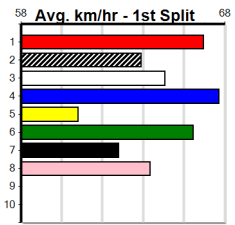

WESTERN DISTRICTS DERBY HT4

Distance: 450m, Race Type: S/E Heat, Total Prizemoney: $3,360
1st: $2,250, 2nd: $690, 3rd: $345, 4th: $75

Watchdog Tips:

0 0 0 0

Bet:

Main race listing table with columns: Form, Box, Weight, Dist, Track, Date, Time, BON, Margin, 1st/2nd (Time), PIR, Checked, Comment, W/R, Split 1, S/P, Grade. Includes race details for Tanner Bale, Yogen Bale, Zipping Whincup, Nangar Jim, Steeple, Jebrynah Nitro, Shima Stripe, Winking Willie, and No Reserve races.