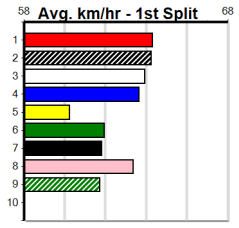

Ballarat

SPORTSBET EVERY DOG HAS ITS DAY

Distance: 450m, Race Type: Mixed 6/7, Total Prizemoney: $2,925
1st: $1,950, 2nd: $600, 3rd: $300, 4th: $75

1
6:58PM
(VIC time)

Watchdog Tips: **0 0 0 0** Bet: **0**