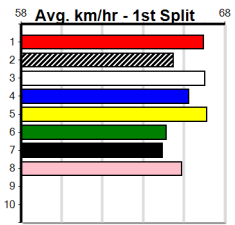

Ballarat

WESTERN DISTRICTS DERBY HT2

Distance: 450m, Race Type: S/E Heat, Total Prizemoney: $3,360
1st: $2,250, 2nd: $690, 3rd: $345, 4th: $75

6

8:37PM

(VIC time)

Watchdog Tips:

0 0 0 0

Bet: