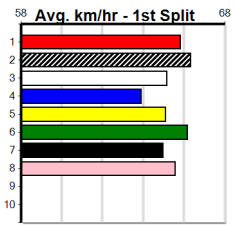

EUREKA CONCRETE

Distance: 545m, Race Type: Mixed 4/5, Total Prizemoney: $3,875
1st: $2,600, 2nd: $800, 3rd: $400, 4th: $75

Watchdog Tips: 0 0 0 0 Bet: .