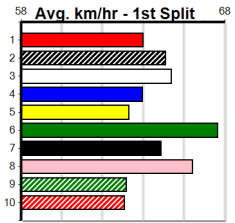

SPORTSBET SAME RACE MULTI

Distance: 390m, Race Type: Grade 5, Total Prizemoney: $2,925
1st: $1,950, 2nd: $600, 3rd: $300, 4th: $75

12
10:47PM
(VIC time)

Watchdog Tips: 0 0 0 0 Bet: .

Table with columns: Form, Box, Weight, Dist, Track, Date, Time, BON, Margin, 1st/2nd (Time), PIR, Checked, Comment, W/R, Split 1, S/P, Grade. Rows include race details for 10 different races (GO STRIPEY GO, REDEEM THIS, RICKY BOBBY RIOT, ASTON WESTERN, ZIPPING PHOENIX, WESTERN'S BEAR, SPEEDY RIOT, FAST LOVE, SPRING WATCH, CAR WASH CHAOS).