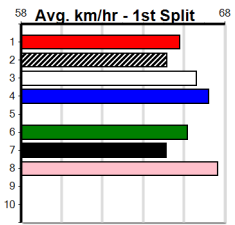

PAUA OF BUDDY AT STUD

Distance: 450m, Race Type: Mixed 4/5, Total Prizemoney: $3,360
1st: $2,250, 2nd: $690, 3rd: $345, 4th: $75

2

7:18PM
(VIC time)

Watchdog Tips: 0 0 0 0 **Bet:** .

Form Box Weight Dist Track Date Time BON Margin 1st/2nd (Time) PIR Checked Comment W/R Split 1 S/P Grade

1 DINNER'S ON [5]

BK D Jun-21 MEPUNGA CRUZER COLDEN STAR

Trainer: Rhys Fry (Tarneit)

3rd (6)	34.0	515	SAN	R6	31-Aug-23	30.08	29.42	1.75	QUEBEC BALE (29.97)	M/3333	.	.	.	5.13	$11.10	5
5th (1)	34.0	515	SAP	R6	04-Sep-23	29.71	29.28	5.50	LWINNINDOO WENDY (29.35)	M/4433	.	.	.	5.11	$3.00	FFA
8th (8)	33.8	350	HVL	R6	03-Mar-24	20.10	19.15	13.00	DR. ASHER (19.23)	M/7	.	.	SW	6.85	$10.80	X45
6th (1)	33.3	400	GEL	R11	27-Apr-24	23.02	22.35	9.00	LDOLLAR BUCKS (22.42)	M/66	.	.	.	8.91	$5.00	5

Owner(s): Last Supper (SYN), J Sharp, N Fry

Winning Boxes

1	2	3	4	5	6	7	8
2	1	1		1			1
Prize Best Starts	$16,135.00						
Trk/Dst APM	FSH 24-6-2-4 0-0-0-0 $2344						

2 LOCKE BALE (NSW)[5]

BK D Jan-21 DYNA VILLA DYNA WINTER

Trainer: Robert Camilleri (Lara)

1st (7)	30.6	450	WBL	R8	14-Mar-24	25.25	25.10	1.75	LTORNADO TAHLIA (25.37)	Q/221	.	.	.	6.55	$5.50	X45
6th (7)	30.4	510	SLE	R6	24-Mar-24	29.44	28.72	11.00	SEPHORA BALE (28.72)	M/777	.	.	SW	9.85	$5.80	X45
8th (5)	29.7	450	BAL	R5	17-Apr-24	26.55	25.13	12.00	DIE HARD (25.74)	M/687	.	.	.	6.86	$4.70	5H
4th (6)	29.5	460	GEL	R6	26-Apr-24	25.97	25.57	2.25	LBRUCE'S SHOUT (25.83)	M/555	.	.	.	6.70	$18.30	5

Owner(s): B Wheeler

Winning Boxes

1	2	3	4	5	6	7	8
1	3	1	2	3	1	3	2
Prize Best Starts	$53,165.00						
Trk/Dst APM	NBT 70-16-14-15 3-0-1-1 $11494						

3 ON THE GREEN [5]

BEBD D Nov-21 FERNANDO BALE EASY CHOICE

Trainer: Anthony Azzopardi (Rowsley)

2nd (3)	33.4	595	SAN	R5	30-Nov-23	34.93	34.62	4.50	LKISS FOR LUCK (34.62)	M/4443	.	.	.	9.62	$1.70	X45
6th (5)	33.0	515	SAN	R10	07-Dec-23	29.91	29.30	3.75	LLUPINI MONELLI (29.65)	M/3346	.	.	.	5.13	$6.70	5
1st (1)	32.9	595	SAN	R5	14-Dec-23	34.45	34.21	0.75	LKAY BOOMER (34.49)	M/1111	.	.	.	9.23	$3.30	X45
ST (-)	33.3	400	GEL		09-Jan-24	22.28		0.01	L Trial Cleared	M/11	.	.	1of4	8.27	$.	ST

Owner(s): DARREN AND MICHAEL PULEIO (SYN), D Puleio, M Puleio

Winning Boxes

1	2	3	4	5	6	7	8
2	1	1		1		1	1
Prize Best Starts	$28,845.00						
Trk/Dst APM	NBT 19-7-3-4 1-0-1-0 $8817						

4 ASTON ZOOM [5]

BEBD B Jan-22 FERNANDO BALE ZOOM OUT

Trainer: Benjamin Magri (Avalon)

7th (3)	24.8	390	SHP	R11	18-Mar-24	22.53	21.84	7.50	LMATRIX BALE (22.02)	M/56	.	.	.	8.55	$3.90	X45
1st (6)	24.4	390	BAL	R11	17-Apr-24	22.34	22.22	2.50	LMY BOY ROBERT (22.51)	M/11	.	.	.	8.38	$2.30	X45
5th (5)	24.1	410	HOR	R7	23-Apr-24	23.76	23.26	2.00	LHARTLEY BALE (23.63)	M/44	.	.	.	10.52	$3.50	X45
1st (1)	24.2	390	SHP	R10	29-Apr-24	21.97	21.97	2.50	LYANKEE GIRL (22.14)	M/11	.	.	.	8.31	$4.40	X45

Owner(s): R Borda

Winning Boxes

1	2	3	4	5	6	7	8
2					3	3	
Prize Best Starts	$24,160.00						
Trk/Dst APM	FSTD 21-8-7-0 0-0-0-0 $10656						

5 *** VACANT BOX ***

Trainer:
Owner(s):

Winning Boxes

1	2	3	4	5	6	7	8
2	3	3	1	1	1	2	
Prize Best Starts	$41,547.50						
Trk/Dst APM	25.06 43-13-11-7 7-1-2-1 $13166