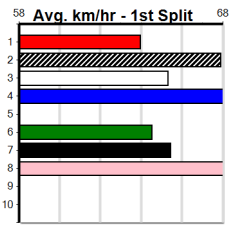

WESTERN DISTRICTS DERBY HT5

Distance: 450m, Race Type: S/E Heat, Total Prizemoney: $3,360
1st: $2,250, 2nd: $690, 3rd: $345, 4th: $75

9

9:45PM

(VIC time)

Watchdog Tips:

0

0

0

0

Bet:

.