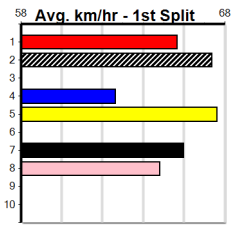

A1 SIGNAGE GDR

Distance: 660m, Race Type: Special Event, Total Prizemoney: $6,445
1st: $4,390, 2nd: $1,320, 3rd: $660, 4th: $75

4

7:58PM
(VIC time)

Watchdog Tips: **0 0 0 0** Bet: **0**

Form Box Weight Dist Track Date Time BON Margin 1st/2nd (Time) PIR Checked Comment W/R Split 1 S/P Grade

1 BYE GEORGIE [5]													Winning Boxes								
LTF	B	Nov-20	ANDO'S MAC	MONICA TEE									1	2	3	4	5	6	7	8	
Trainer: Rosalie Kerr (Caldermeade)													1	1	2	1	2				1
6th	(1)	28.9	520	GEL	R9	12-Apr-24	30.46	29.83	7.00LETHANOL EXTRA (29.98)			M/8887	.	.	.	5.56	$66.30	SH	Prize Best $38,740.00		
3rd	(8)	28.9	650	WBL	R8	18-Apr-24	38.11	37.63	7.00EXPLODED (37.63)			S/355	.	.	.	17.56	$31.40	S	NBT		
8th	(5)	29.1	680	WGL	R8	26-Apr-24	39.79	38.90	13.00SUNNYSIDE JO (38.90)			M/888	.	.	.	19.16	$45.90	S	Starts 51-7-5-6		
4th	(8)	29.0	715	SAN	R5	02-May-24	42.90	41.79	14.00LMEPUNGA LOAF (41.97)			S/6775	.	V5	.	6.39	$6.70	5	Trk/Dst 1-0-1-0		
Owner(s): G Connell													APM	$13454							

2 PASS MARK [4]													Winning Boxes										
BK	D	Mar-22	FERNANDO BALE	MY GIRL KIZZY									1	2	3	4	5	6	7	8			
Trainer: Jeffrey Britton (Anakie)													1	1	1	1	1	3	2	1			1
1st	(6)	32.2	715	SAN	R6	11-Apr-24	42.35	42.35	4.00HELLO PA (42.61)			M/2211	.	.	.	6.12	$3.10	5	Prize Best $55,065.00				
4th	(4)	32.0	680	GEL	R6	19-Apr-24	39.60	39.28	4.75LOSANNA BALE (39.28)			M/5544	.	.	.	18.73	$2.80	S	NBT				
1st	(6)	32.2	715	SAN	R7	25-Apr-24	41.90	41.90	5.50LDEWANA SENSATION (42.25)			Q/2111	.	SW	.	6.15	$3.10	X45	Starts 21-8-4-3				
1st	(6)	32.4	650	WBL	R6	01-May-24	37.72	37.72	0.50LWINDSOR GIRL (37.74)			M/333	.	SW	.	17.35	$3.00	S	Trk/Dst 1-1-0-0				
Owner(s): THE WILLY STROLLERS (SYN), J Sharp, M Alexander													APM	$42816									

3 *** VACANT BOX ***													Winning Boxes							
Trainer:																				
Owner(s):																				

4 LOCHAN AURA [5]													Winning Boxes										
BK	D	Sep-20	MY REDEEMER	FABREGAL									1	2	3	4	5	6	7	8			
Trainer: Debbie Goudge (Terang)													1	1	2	1	1	1	1	2			1
5th	(7)	32.3	515	SAP	R8	07-Apr-24	30.33	29.34	7.00LDOMINATE (29.86)			M/4655	.	.	.	5.21	$9.10	X45	Prize Best $38,347.50				
3=	(6)	31.8	660	BAL	R8	17-Apr-24	38.84	38.31	8.00LEMERLEY ZOE (38.31)			S/7777	.	.	.	13.29	$24.40	5	NBT				
3rd	(4)	31.6	595	SAP	R8	28-Apr-24	34.78	34.14	8.50LOSANNA BALE (34.19)			M/4333	.	.	.	9.62	$9.30	X45	Starts 49-7-8-11				
7th	(4)	31.4	680	GEL	R6	03-May-24	39.82	39.33	7.00LRIPTIDE RUSLIE (39.33)			S/7777	.	.	.	19.00	$7.90	5	Trk/Dst 5-1-2-1				
Owner(s): D Fraser													APM	$9344									

5 ERNIE THE BRUTE (NSW)[5]													Winning Boxes										
BK	D	May-21	SHIMA SHINE	SALDANA									1	2	3	4	5	6	7	8			
Trainer: Graeme Jose (Catani)													1	1	1	1	1	1	1	1			1
3rd	(8)	37.5	680	WGL	R6	02-Apr-24	39.67	39.54	2.00LYOU DONE (39.54)			M/222	.	.	.	18.53	$4.20	5	Prize Best $24,710.00				
7th	(2)	37.2	650	SHP	R6	08-Apr-24	37.96	37.18	12.00BLACK SILENCER (37.18)			M/8777	.	.	.	17.94	$19.30	5	NBT				
3rd	(2)	36.9	640	SLE	R3	21-Apr-24	37.34	37.01	3.5LPOMMEL BOY (37.09)			M/4332	.	.	.	6.38	$5.30	RW	Starts 38-4-4-13				
3rd	(6)	36.6	715	SAN	R5	02-May-24	42.61	41.79	9.50LMEPUNGA LOAF (41.97)			M/2333	.	.	W	6.24	$16.90	5	Trk/Dst 2-0-0-0				
Owner(s): J Moss													APM	$11041									

6 *** VACANT BOX ***													Winning Boxes							
Trainer:																				
Owner(s):