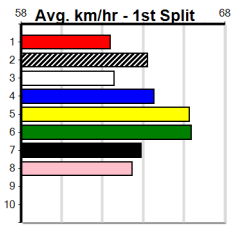

SWEET NETTY'S CATERING

Distance: 450m, Race Type: Grade 5, Total Prizemoney: $2,925
1st: $1,950, 2nd: $600, 3rd: $300, 4th: $75

Watchdog Tips: **0 0 0 0** Bet: **.**

Form Box Weight Dist Track Date Time BON Margin 1st/2nd (Time) PIR Checked Comment W/R Split 1 S/P Grade

1 PONTING [5]
BK D Aug-22 SH AVATAR ROCKIN' ROSIE
Trainer: Graeme Jose (Catani)
1st (1) 33.3 435 SLE R3 14-Apr-24 24.57 24.32 5.00LHAY RILEY (24.90) Q/111 . . . . . 5.37 $3.40 X67H
4th (4) 32.6 435 SLE R2 21-Apr-24 25.10 24.40 9.00LMINH TEDDY (24.48) M/655 . . . . . 5.45 $9.20 X67F
1st (1) 33.0 460 WGL R2 26-Apr-24 25.84 25.55 2.25LFERGUS ZULU (25.99) Q/111 . . . . . 6.55 $17.60 X67
4th (1) 32.9 500 BEN R6 03-May-24 28.53 28.12 5.00LVALKYRIE (28.20) M/445 . . . . . 6.66 $4.00 5H
Owner(s): Playing to win (SYN), G Masterson, M Murray

Winning Boxes

1	2	3	4	5	6	7	8
2	1						
Prize Best							
Starts							
Trk/Dst							
APM							

2 MISS GRAVITY [5]
BD B Dec-21 SH AVATAR MEPUNGA VAL
Trainer: George Cini (Miners Rest)
3rd (1) 30.3 410 HOR R11 16-Apr-24 23.59 23.10 1.5LCHARLIE CALAMARI (23.50) M/76 . . . . . 10.66 $3.40 5
3rd (8) 30.5 450 BAL R8 21-Apr-24 25.94 25.70 0.75LARANDT'S GIRL (25.89) M/552 . . . . . 6.88 $4.40 5
4th (7) 30.6 500 BEN R6 26-Apr-24 28.55 28.11 1.75LDEMON KYSAIAH (28.44) M/422 . . . . . 6.68 $8.80 5
8th (4) 30.8 460 GEL R7 03-May-24 26.69 25.71 11.00LBACK TO SCRATCH (25.94) M/788 . . . . . 6.82 $30.30 5
Owner(s): G Tsakissiris

Winning Boxes

1	2	3	4	5	6	7	8
2							
Prize Best							
Starts							
Trk/Dst							
APM							

3 WHISTLING [5]
BK B Nov-20 RAW ABILITY STRONGBETH
Trainer: Natasha Fullerton (Long Gully)
3rd (8) 27.9 425 BEN R11 26-Mar-24 24.27 23.91 4.50LMORAINIE ZOE (23.96) M/333 . . . . . 6.72 $12.40 5H
4th (4) 27.6 450 SHP R12 05-Apr-24 26.07 25.14 4.00LWEDLOCK (25.80) M/443 . . . . . 6.78 $23.00 5NP
6th (3) 27.7 425 BEN R10 12-Apr-24 24.65 23.73 11.00LSHE DEVIL (23.88) S/777 . . . . . 6.91 $34.60 5
6th (1) 27.8 425 BEN R12 28-Apr-24 24.83 23.58 11.00LHERD 'EM UP (24.06) M/385 . . . . . 6.64 $6.30 5
Owner(s): S Flower

Winning Boxes

1	2	3	4	5	6	7	8
1	2						
Prize Best							
Starts							
Trk/Dst							
APM							

4 LEONI BALE (NSW)[5]
BKBD B Mar-22 FERNANDO BALE HOUSTON BALE
Trainer: Thomas Daily (Anakie)
2nd (8) 25.4 450 BAL R9 10-Apr-24 25.53 25.17 4.75LASTON LORD (25.20) M/222 . . . . . 6.72 $1.50 X67H
3rd (3) 25.4 450 BAL R4 17-Apr-24 25.63 25.13 5.50LASTON LORD (25.25) M/553 . . . . . 6.65 $7.70 X67F
1st (3) 25.5 450 BAL R9 24-Apr-24 25.28 25.24 1.25LWILLOW BALE (25.36) Q/111 . . . . . 6.56 $4.60 X67
2nd (3) 25.5 450 BAL R2 02-May-24 25.32 25.09 1.5LBLISTERED EARTH (25.22) M/232 . . . . . 6.57 $5.20 RWH
Owner(s): B Wheeler

Winning Boxes

1	2	3	4	5	6	7	8
2							
Prize Best							
Starts							
Trk/Dst							
APM