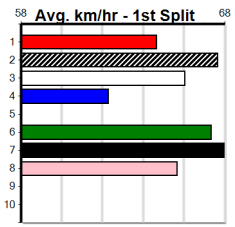

WESTERN DISTRICTS DERBY HT3

Distance: 450m, Race Type: S/E Heat, Total Prizemoney: $3,360
1st: $2,250, 2nd: $690, 3rd: $345, 4th: $75

7

8:58PM

(VIC time)

Watchdog Tips:

0 0 0 0

Bet:

.

Form	Box	Weight	Dist	Track	Date	Time	BON	Margin	1st/2nd (Time)	PIR	Checked	Comment	W/R	Split 1	S/P	Grade

1 TAKUMI BALE (NSW)[6]
BD D Feb-22 DROOPYS SYDNEY WINNIE ALLEN
Trainer: Thomas Dailly (Anakie)
F (3) 32.0 515 SAN R1 11-Apr-24 0.00 29.45 .OUNCE OF LUCK (29.76) M/5 . V0 . 5.19 $9.30 X67
1st (2) 32.2 525 MEA R2 20-Apr-24 30.13 29.87 0.75LSHADOWS OF BLUE (30.17) Q/1111 . . . 5.18 $6.30 7
6th (5) 31.8 525 MEA R3 27-Apr-24 30.78 29.69 11.00LSHARP THIEF (30.03) M/6877 . . . 5.27 $5.60 6G
7th (3) 31.6 515 SAN R2 02-May-24 30.53 29.33 18.00LZIPPING KAI (29.33) M/5566 . . . 5.24 $6.30 X67
Owner(s): B Wheeler

Winning Boxes

1	2	3	4	5	6	7	8
1						1	
Prize	$10,745.00						
Best	25.48						
Starts	13-2-3-0						
Trk/Dst	3-1-1-0						
APM	$9522						

2 DESCRIPTION [5]
BK D May-22 ASTON DEE BEE APPOINTED
Trainer: Rebecca Gibbons (Avalon)
2nd (6) 34.4 425 BEN R5 12-Apr-24 24.09 23.73 1.25LCHASING HEARTS (24.00) M/223 . . . 6.60 $2.00 5
1= (8) 34.3 400 GEL R11 19-Apr-24 22.37 22.37 0.75LDESCRIPTION/MY MAGIC M/22 . . . 8.33 $11.20 FFA
1st (5) 34.3 450 WBL R7 25-Apr-24 25.14 24.87 3.75LĀWĒSŌMĒ AVENGER (25.39) Q/111 . SW . 6.55 $7.30 SH
6th (7) 33.9 450 WBL R10 01-May-24 25.59 24.99 8.50LMATT LOCH (24.99) M/236 . . . 6.53 $21.80 GRP2
Owner(s): A Tullio

Winning Boxes

1	2	3	4	5	6	7	8
1							
Prize	$23,870.00						
Best	FSH						
Starts	20-8-4-1						
Trk/Dst	0-0-0-0						
APM	$14916						

3 HI THERE FRANK [5]
BD D Feb-22 LIGHTNING FRANK NAYLA SWIFT
Trainer: David Geall (Lara)
4th (8) 32.7 525 MEA R6 13-Apr-24 30.22 29.78 4.25LCABAO KYANITE (29.93) S/5544 . . . 5.19 $6.10 X45
1st (4) 32.6 525 MEA R7 20-Apr-24 29.87 29.87 0.05LORLI BALE (29.87) Q/1111 . . . 5.03 $5.10 5
1st (6) 32.6 515 SAN R1 25-Apr-24 29.58 29.24 2.50LTULLY LUNA (29.74) M/1111 . SW . 5.07 $4.70 5H
5th (4) 33.0 515 SAN R7 02-May-24 29.79 29.33 5.00LFUNNY OLD FELLOW (29.46) S/6665 . . . 5.22 $3.60 5F
Owner(s): AGSS Cranbourne (SYN), G Farrugia, A Fennell

Winning Boxes

1	2	3	4	5	6	7	8
5	1	1	1	1	1	1	
Prize	$47,840.00						
Best	NBT						
Starts	31-10-6-5						
Trk/Dst	1-0-0-1						
APM	$27414						

4 VARSITY BALE (NSW)[5]
BD D Apr-22 CHRISTO BALE DYNA ROMY
Trainer: Samantha Grenfell (Anakie)
ST (-) 38.4 400 GEL 16-Apr-24 22.63 6.00L Trial Cleared M/31 . 1of4 . 8.63 $. ST
1st (6) 38.3 450 BAL R7 22-Apr-24 25.46 25.46 7.00LOUR LAST HOPE (25.95) M/621 . . . 6.93 $1.90 T3-RW
1st (2) 38.1 390 WBL R2 25-Apr-24 22.24 22.14 4.25LASTON VERONA (22.53) M/41 . SW . 8.79 $2.40 X67
2nd (7) 39.0 515 SAN R3 02-May-24 29.77 29.33 1.5LCRIMSON CANNON (29.67) S/8522 . . . 5.33 $13.40 5
Owner(s): B Wheeler

Winning Boxes

1	2	3	4	5	6	7	8
1							
Prize	$7,560.00						
Best	25.46						
Starts	12-3-2-4						
Trk/Dst	2-1-0-0						
APM	$6839						

5 *** VACANT BOX ***
Trainer:
Owner(s):

Winning Boxes

1	2	3	4	5	6	7	8
2	2		1		1	2	2
Prize	$66,625.00						
Best	NBT						
Starts	42-10-6-9						
Trk/Dst	1-0-0-0						
APM	$17637