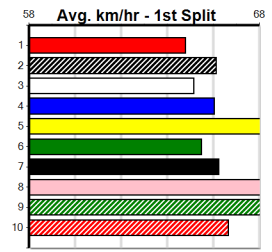

Ballarat
11
10:33PM
(VIC time)

TOWN & COUNTRY LINE MARKING

Distance: 390m, Race Type: Mixed 4/5, Total Prizemoney: $3,360
1st: $2,250, 2nd: $690, 3rd: $345, 4th: $75

ASTON CORNES (5) is armed with electric early speed and he should turn for home with a big break. PALTROW BALE (6) was far from disgraced at Bendigo last time and she will get a nice cart across. AYIA NEIGHBOUR (2) is more than capable.

Watchdog Tips: **5** **6** **2** **1** **Bet:** Win 5

Form	Box	Wgt	Dist	Track	Date	Time	BON	Margin	1st/2nd (Time)	PIR	Checked	Comment	WR	Split 1	S/P	Grade
1	5															
ASTON CORLEONE [5]																
BK Dog Aug-22																
Owner(s): R Borda																
Winning Distances: < 300m (0) 300 - 399m (0) 400 - 499m (3) 500 - 599m (0) 600 - 699m (0) > 700m (0)																
Winning Weights: 32.4(1) 32.8(1) 33.0(1)																
1= (4) 33.0 400 WGL R2 21-Mar-24 22.91 22.63 4.00L CHANCY NANCY/ASTON M/22 . . . 8.56 $2.50 M																
1st (1) 32.8 400 WGL R3 25-Mar-24 22.62 22.46 3.00L PARIS CALLING (22.82) Q/11 . . . SW . . . 8.21 $2.70 X67H																
2nd (3) 32.7 400 WGL R1 02-Apr-24 23.11 22.51 5.50L CHESTER KEEPING (22.75) M/32 . . . . . 8.60 $7.40 X67F																
4th (1) 32.5 390 SHP R4 08-Apr-24 22.38 21.71 2.50L LET'S WIN OLLIE (22.21) Q/44 . . . . . 8.56 $6.20 RWH																
1st (7) 32.4 435 SLE R4 14-Apr-24 24.63 24.32 2.00L BIG LEX (24.76) Q/111 . . . . . 5.24 $3.00 X67H																
2nd (7) 32.2 435 SLE R2 21-Apr-24 24.72 24.40 3.5L MINH TEDDY (24.48) M/322 . . . . . 5.37 $2.80 X67F																
4th (4) 31.9 400 WGL R10 26-Apr-24 22.85 22.35 3.00L VOLKANOVSKI (22.65) S/53 . . . . . 8.51 $7.50 S																
2nd (4) 32.3 425 BEN R4 03-May-24 23.92 23.69 0.50L BOROUGHS SALTS (23.89) Q/111 . . . . . SW . . . 6.50 $2.90 S																
Drawn to be on the pace from the outset, respect $3.60																
Sire: ASTON DEE BEE Dam: ASTON LIGHTS																
Trainer: Graeme Jose (Catani)																
Box History																
Bx 1st 2nd 3rd 4th 5th 6th 7th 8th																
1 1 1 1 1 1 1 1																
2 3 1 1 1 1 1 1																
3 1 1 1 1 1 1 1																
4 1 1 1 1 1 1 1																
5 1 1 1 1 1 1 1																
6 1 1 1 1 1 1 1																
7 1 1 1 1 1 1 1																
8 1 1 1 1 1 1 1																
Prize Best $7450.00																
Starts FSH																
Trk/Dts 10-3-3-1																
APM 0-0-0-0																
6186																

2	2															
AYIA NEIGHBOUR [4]																
BD Dog Dec-21																
Owner(s): J Gorgioski																
Winning Distances: < 300m (0) 300 - 399m (9) 400 - 499m (0) 500 - 599m (0) 600 - 699m (0) > 700m (0)																
Winning Weights: 32.8(1) 33.4(2) 33.8(1) 33.9(1) 34.0(3) 34.2(1)																
1st (3) 33.8 300 HVL R3 13-Mar-24 16.67 16.41 0.50L VERDI (16.71) M/1 . . . . . SW . . . 3.88 $14.70 S																
6= (4) 34.1 300 HVL R6 17-Mar-24 16.53 16.24 3.00L DR. ASHER (16.34) M/4 . . . . 3.89 $21.10 S																
2nd (6) 33.8 425 BEN R6 24-Mar-24 24.11 23.42 4.75L HE'S NO SLOUCH (23.79) M/212 . . . . . 6.58 $11.20 X45																
4th (5) 33.5 390 SHP R6 01-Apr-24 22.22 21.79 6.50L RENDO (21.79) M/66 . . . . 8.55 $11.00 X45																
1st (8) 33.4 390 BAL R11 07-Apr-24 21.84 21.82 3.00L ALL POWER (22.04) M/31 . . . . 8.29 $4.90 S																
3rd (6) 33.7 390 SHP R10 15-Apr-24 22.36 21.75 9.00L CREATOR (21.75) S/33 . . . . 8.65 $1.60 X45																
6th (4) 33.1 410 HOR R7 23-Apr-24 23.79 23.26 2.50L HARTLEY BALE (23.63) M/55 . . . . 10.60 $3.40 X45																
5th (7) 33.2 390 SHP R10 29-Apr-24 22.66 21.97 10.00L ASTON ZOOM (21.97) M/55 . . . . 8.90 $2.50 X45																
Solid muster, gets the gun run, may be value $10.00																
Sire: HARD STYLE RICO Dam: AYIA SOPHIA																
Trainer: Jeff Gorgioski (Stanhope)																
Box History																
Bx 1st 2nd 3rd 4th 5th 6th 7th 8th																
1 1 1 1 1 1 1 1																
2 2 1 1 1 1 1 1																
3 3 1 1 1 1 1 1																
4 1 1 1 1 1 1 1																
5 1 1 1 1 1 1 1																
6 1 1 2 1 1 1 1																
7 1 1 1 1 1 1 1																
8 1 1 1 1 1 1 1																
Prize Best $26165.00																
Starts FSH																
Trk/Dts 21.84(8)-7/4/24																
APM 29-9-5-5																
1-1-0-0																
13957