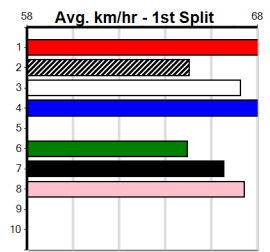

WESTERN DISTRICTS DERBY HT1

Distance: 450m, Race Type: S/E Heat, Total Prizemoney: $3,360
1st: $2,250, 2nd: $690, 3rd: $345, 4th: $75

FERNANDO PHIL (1) is the reigning Horsham Cup champ and he is drawn to get all the breaks tonight. VINCENT BALE (2) powered to the line in his big win here last time and he can follow the red through early. MILE A MINUTE (4) is a star prospect

Watchdog Tips: 1 2 4 8 Bet: Box Trifecta 1,2,4,8 ($10 for 41.67%)

Form Box Wgt Dist Track Date Time BON Margin 1st/2nd (Time) PIR Checked Comment W/R Split 1 S/P Grade
FERNANDO PHIL [4] Horsham Cup champ, gets the gun run, go close $2.80
WBEBD Dog Jan-22 Sire: FERNANDO BALE Dam: ZOOM OUT
Owner(s): R Magri
Trainer: Michelle Mallia (Avalon)
Winning Distances: < 300m (0) 300 - 399m (0) 400 - 499m (4) 500 - 599m (6) 600 - 699m (0) > 700m (0)
Winning Weights: 32.2(1) 32.4(3) 32.5(3) 32.6(1) 32.8(2)
Box History table with 8 columns (Bx, 1st, 2nd, 3rd, 4th, 5th, 6th, 7th, 8th) and Prize Best Starts Trk/Dts APM.

VINCENT BALE (NSW)[4] Powered to the line last time, main danger $4.60
BD Dog May-22 Sire: CHRISTO BALE Dam: HELGA BALE
Owner(s): B Wheeler
Trainer: Samantha Grenfell (Anakie)
Winning Distances: < 300m (0) 300 - 399m (0) 400 - 499m (2) 500 - 599m (2) 600 - 699m (0) > 700m (0)
Winning Weights: 33.3(2) 33.6(1) 35.1(1)
Box History table with 8 columns (Bx, 1st, 2nd, 3rd, 4th, 5th, 6th, 7th, 8th) and Prize Best Starts Trk/Dts APM.

ASTON NERO (NSW)[5] Nice prospect but may get crowded early, risky $10.00
BK Dog Feb-22 Sire: AUSSIE INFRARED Dam: FANTASTIC DOTTY
Owner(s): R Borda
Trainer: Ian Garland (Longlea)
Winning Distances: < 300m (0) 300 - 399m (1) 400 - 499m (7) 500 - 599m (1) 600 - 699m (0) > 700m (0)
Winning Weights: 32.0(1) 32.2(2) 32.4(2) 32.5(1) 32.8(3)
Box History table with 8 columns (Bx, 1st, 2nd, 3rd, 4th, 5th, 6th, 7th, 8th) and Prize Best Starts Trk/Dts APM.

MILE A MINUTE (TAS)[5] Has been busting the clock at Warragul, threat $3.50
BD Dog Mar-22 Sire: SUPERIOR PANAMA Dam: MEDIO PASO
Owner(s): R Campbell
Trainer: Jacqueline Greenough (Pearcedal)
Winning Distances: < 300m (0) 300 - 399m (0) 400 - 499m (4) 500 - 599m (1) 600 - 699m (0) > 700m (0)
Winning Weights: 34.5(1) 34.6(1) 34.7(1) 34.9(1) 35.0(1)
Box History table with 8 columns (Bx, 1st, 2nd, 3rd, 4th, 5th, 6th, 7th, 8th) and Prize Best Starts Trk/Dts APM.

*** VACANT BOX ***
Sire: Dam:
Owner(s):
Trainer:
Winning Distances: < 300m (0) 300 - 399m (0) 400 - 499m (0) 500 - 599m (0) 600 - 699m (0) > 700m (0)
Winning Weights:
Box History table with 8 columns (Bx, 1st, 2nd, 3rd, 4th, 5th, 6th, 7th, 8th) and Prize Best Starts Trk/Dts APM.

1

2

3

4

5