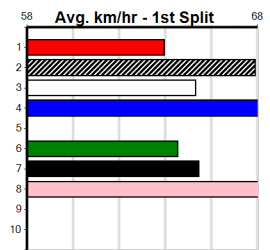

WESTERN DISTRICTS DERBY HT5

Distance: 450m, Race Type: S/E Heat, Total Prizemoney: $3,360
1st: $2,250, 2nd: $690, 3rd: $345, 4th: $75

TATTOOED (8) returned to form with a dazzling 29.94 Meadows win and he exits the same draw tonight. KINGSLEY BALE (4) has pace to burn and he will be in the firing line from the outset. ZELDA CHAOS (2) is an honest type

Watchdog Tips:

8

4

2

3

Bet:

Win 8

BLUE KERMARO (NSW)[7] Shows promise but is still learning, place best $12.00
Owner(s): B Peart
Sire: BARCIA BALE Dam: KERMARO
Trainer: Joshua Formosa (Anakie)
Winning Distances: < 300m (0) 300 - 399m (0) 400 - 499m (0) 500 - 599m (1) 600 - 699m (0) > 700m (0)
Winning Weights: 32.6(1)
Race history table with columns: 4th, 3rd, 2nd, 1st, 2nd, 3rd and various race details.

ZELDA CHAOS [5] Honest type, reliable early, looms as a threat $7.50
Owner(s): G Dailly
Sire: NEED MY MONEYNOW Dam: GYPSY ZELDA
Trainer: Thomas Dailly (Anakie)
Winning Distances: < 300m (0) 300 - 399m (0) 400 - 499m (1) 500 - 599m (5) 600 - 699m (0) > 700m (0)
Winning Weights: 29.8(2) 29.9(1) 30.0(1) 30.1(1) 30.3(1)
Race history table with columns: 2nd, 3rd, 2nd, 7th, 4th, 2nd, 4th, 2nd, 4th, 3rd and various race details.

ASTON LORD [4] Great record here, settles on the speed, respect $6.00
Owner(s): R Borda
Sire: ASTON RUPEE Dam: ASTON OPAL
Trainer: Benjamin Magri (Avalon)
Winning Distances: < 300m (0) 300 - 399m (0) 400 - 499m (5) 500 - 599m (0) 600 - 699m (0) > 700m (0)
Winning Weights: 34.9(1) 35.0(1) 35.1(2) 35.2(1)
Race history table with columns: 5th, 1st, 6th, 8th, 1st, 1st, 1st, 1st, 1st, 1st, 8th and various race details.

KINGSLEY BALE (NSW)[5] Explodes soon after box rise, clear danger $3.40
Owner(s): B Wheeler
Sire: DROOPYS SYDNEY Dam: DYNA UNI
Trainer: Thomas Dailly (Anakie)
Winning Distances: < 300m (0) 300 - 399m (0) 400 - 499m (2) 500 - 599m (4) 600 - 699m (0) > 700m (0)
Winning Weights: 29.4(1) 29.5(1) 29.6(1) 29.8(1) 30.1(1) 30.2(1)
Race history table with columns: 1st, 2nd, 1st, 1st, 1st, 2nd, 1st, 4th, 1st, 1st, 1st and various race details.

*** VACANT BOX ***
Owner(s):
Sire: Dam:
Trainer:
Winning Distances: < 300m (0) 300 - 399m (0) 400 - 499m (0) 500 - 599m (0) 600 - 699m (0) > 700m (0)
Winning Weights:

1

2

3

4

5