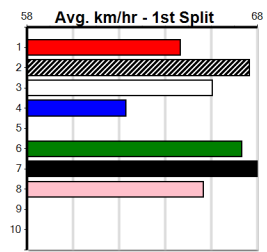

WESTERN DISTRICTS DERBY HT3

Distance: 450m, Race Type: S/E Heat, Total Prizemoney: $3,360
1st: $2,250, 2nd: $690, 3rd: $345, 4th: $75

MATT LOCH (7) is a genuine star on the rise and he was simply dominant when capturing the G2 Warrnambool Cup final. MOCK FISH (8) is armed with a dynamic turn of foot and he will follow the seven across. HI THERE FRANK (3) can carve out time

Watchdog Tips: 7 8 3 6 Bet: Trifecta 7/3,6,8/2,3,4,6,8 ($10 - 83.33%)

Horse card for TAKUMI BALE (NSW)[6]. Shows promise but has been thrown in the deep end. $16.00. Owner: B Wheeler. Trainer: Thomas Dailly (Anakie). Includes winning distances, weights, and a box history table.

Horse card for DESCRIPTION [5]. Front runner, too much heat out wide, next time. $6.50. Owner: A Tullio. Trainer: Rebecca Gibbons (Avalon). Includes winning distances, weights, and a box history table.

Horse card for HI THERE FRANK [5]. Has some scorching Geelong wins, fast early. $8.00. Owner: AGSS Cranbourne (SYN), G Farrugia, A Fennell. Trainer: David Geall (Lara). Includes winning distances, weights, and a box history table.

Horse card for VARSITY BALE (NSW)[5]. Has the engine but is still learning, place best. $15.00. Owner: B Wheeler. Trainer: Samantha Grenfell (Anakie). Includes winning distances, weights, and a box history table.

*** VACANT BOX ***. Owner(s): Sire: Dam: Trainer: Winning Distances: < 300m (0) 300 - 399m (0) 400 - 499m (0) 500 - 599m (0) 600 - 699m (0) > 700m (0) Winning Weights: Box History