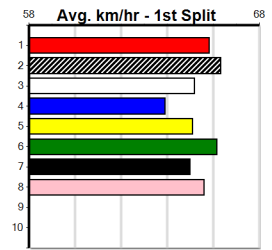

EUREKA CONCRETE

Distance: 545m, Race Type: Mixed 4/5, Total Prizemoney: $3,875
1st: $2,600, 2nd: $800, 3rd: $400, 4th: $75

OSPREY ATHENA (2) should get a nice run through behind the red early and she should prove too strong in the run home. CASINO DON (4) has been racing well around Sandown and he just needs to find the rail in the early stages of the race.

Watchdog Tips: [2] [4] [7] [1] Bet: Win 2

ROCKIN' RHINO (NSW)[5] Drawn to lead, last 50m is a worry, place hope $10.00
Owner(s): Forshaw Hobbs (SYN), C Forshaw, S Hobbs
Sire: BARCIA BALE Dam: KINGSBRAE CAROL
Trainer: Rosalie Kerr (Caldermeade)
Winning Distances: < 300m (0) 300 - 399m (4) 400 - 499m (4) 500 - 599m (3) 600 - 699m (0) > 700m (0)
Box History table and Prize Best Starts table included.

OSPREY ATHENA [4] Gets the gun run, class edge, hard to hold out $2.20
Owner(s): CHAMPAGNE PTN (SYN), S Smith, A Langton
Sire: BARCIA BALE Dam: MEPUNGA ROSIE
Trainer: Angela Langton (Anakie)
Winning Distances: < 300m (0) 300 - 399m (0) 400 - 499m (0) 500 - 599m (5) 600 - 699m (7) > 700m (0)
Box History table and Prize Best Starts table included.

HILL TOP JACK [5] Prolific winner, a few lengths off his best, risky $12.00
Owner(s): R Geall
Sire: FERNANDO BALE Dam: UP HILL JILL
Trainer: David Geall (Lara)
Winning Distances: < 300m (0) 300 - 399m (0) 400 - 499m (5) 500 - 599m (27) 600 - 699m (0) > 700m (0)
Box History table and Prize Best Starts table included.

CASINO DON [5] Racing well, can find the rail early, danger $4.60
Owner(s): M Carter
Sire: FERNANDO BALE Dam: MILLETT
Trainer: John Barbara (Exford)
Winning Distances: < 300m (0) 300 - 399m (0) 400 - 499m (1) 500 - 599m (4) 600 - 699m (0) > 700m (0)
Box History table and Prize Best Starts table included.

ASTON MICHIGAN [5] Down on confidence, may find bother, tough ask $21.00
Owner(s): R Borda
Sire: ASTON KIMETTO Dam: ASTON ADELE
Trainer: Bruno Panetta (Melton West)
Winning Distances: < 300m (0) 300 - 399m (0) 400 - 499m (1) 500 - 599m (4) 600 - 699m (4) > 700m (0)
Box History table and Prize Best Starts table included.