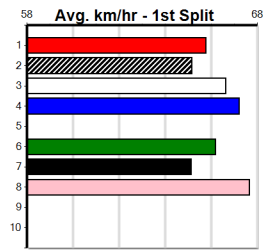

PAUA OF BUDDY AT STUD

Distance: 450m, Race Type: Mixed 4/5, Total Prizemoney: $3,360
1st: $2,250, 2nd: $690, 3rd: $345, 4th: $75

ON THE GREEN (3) recently sizzled in a trial around Geelong and he is expected to fire fresh.
BUMPY GOLD (8) was far from disgraced here last week and he should be in the mix once again.
PACKHAM PRINCE (6) is better than his past few runs

Watchdog Tips: 3 8 6 4 Bet: Win 3

DINNER'S ON [5] Down on confidence, can miss the kick, risky $10.00
BK Dog Jun-21 Sire: MEPUNGA CRUZER Dam: COLDEN STAR
Owner(s): Last Supper (SYN), J Sharp, N Fry
Winning Distances: < 300m (0) 300 - 399m (0) 400 - 499m (5) 500 - 599m (1) 600 - 699m (0) > 700m (0)
Winning Weights: 32.8(2) 33.3(1) 33.4(1) 33.7(1) 34.1(1)
7th (2) 33.8 520 GEL R8 04-Aug-23 30.70 30.25 6.50L DEEP FEVER (30.25) M/4667 . . . 5.39 $2.90 5H
4th (1) 33.7 515 SAN R12 12-Aug-23 30.10 29.49 3.5L MEPUNGA GOLD (29.86) M/2334 . . . 5.13 $3.10 5
1st (8) 34.1 515 SAP R10 20-Aug-23 29.36 29.36 3.25L THREE WISHES (29.58) Q/1111 . . . 5.05 $2.80 5
2nd (3) 33.9 515 SAN R7 23-Aug-23 29.52 29.24 2.25L ASTON LUCIANO (29.37) M/2222 . . SW . 5.18 $2.20 S
3rd (6) 34.0 515 SAN R6 31-Aug-23 30.08 29.42 1.75L QUEBEC BALE (29.97) M/3333 . . . 5.13 $11.10 5
5th (1) 34.0 515 SAP R6 04-Sep-23 29.71 29.28 5.50L WINNINDOO WENDY (29.35) M/4433 . . . 5.11 $3.00 FFA
8th (8) 33.8 350 HVL R6 03-Mar-24 20.10 19.15 13.00 DR. ASHER (19.23) M/7 . . SW . 6.85 $10.80 X45
6th (1) 33.3 400 GEL R11 27-Apr-24 23.02 22.35 9.00L DOLLAR BUCKS (22.42) M/66 . . . 8.91 $5.00 5
Last 3 wins NOT included above
1st (2) 33.3 400 GEL R11 25-Apr-23 22.66 22.49 1.00L RUBY TUBES (22.73) M/32 . . . 8.60 $2.70 X67
1st (3) 33.4 460 GEL R4 02-Jun-23 25.82 25.82 3.75L STILLSON (26.08) Q/111 . . . 6.55 $2.80 RW
1st (1) 33.7 460 GEL R7 07-Jul-23 25.82 25.42 13.00 LISSY FERNANDO (26.73) M/111 . . . 6.68 $1.40 5
Trainer: Rhys Fry (Tarneit)

LOCKE BALE (NSW)[5] Capable but pace out wide is a worry, tested $14.00
BK Dog Jan-21 Sire: DYNA VILLA Dam: DYNA WINTER
Owner(s): B Wheeler
Winning Distances: < 300m (0) 300 - 399m (2) 400 - 499m (13) 500 - 599m (1) 600 - 699m (0) > 700m (0)
Winning Weights: 30.2(1) 30.3(3) 30.4(1) 30.5(4) 30.6(3) 30.7(1) 30.8(1) 30.9(1) 31.0(1)
1st (5) 30.5 450 TRA R10 07-Feb-24 24.96 24.96 1.5L DAINTREE DAZZLER (25.06) Q/111 . . SW . 6.64 $3.30 X45
3rd (7) 30.4 450 SHP R8 17-Feb-24 25.42 25.09 3.00L RIENDO (25.21) M/333 . . . 6.95 $9.10 SH
F (6) 30.5 410 HOR R8 27-Feb-24 0.00 23.07 . . YANIC BALE (23.20) . . VO . . . $7.40 X45
1st (2) 30.6 410 HOR R7 05-Mar-24 22.97 22.89 1.25L BEN SHAKER (23.05) M/42 . . . 10.40 $2.50 X45
1st (7) 30.6 450 WBL R8 14-Mar-24 25.25 25.10 1.75L TORNADO TAHLIA (25.37) Q/221 . . . 6.55 $5.50 X45
6th (7) 30.4 510 SLE R6 24-Mar-24 29.44 28.72 11.00 SEPHORA BALE (28.72) M/777 . . SW . 9.85 $5.80 X45
8th (5) 29.7 450 BAL R5 17-Apr-24 26.55 25.13 12.00 DIE HARD (25.74) M/687 . . . 6.86 $4.70 5H
4th (6) 29.5 460 GEL R6 26-Apr-24 25.97 25.57 2.25L BRUCE'S SHOUT (25.83) M/555 . . . 6.70 $18.30 5
Last 3 wins NOT included above
1st (5) 30.5 395 TRA R9 08-Nov-23 22.35 21.97 1.25L DOMINATE (22.42) M/654 . . . 3.89 $1.60 5
1st (2) 31.0 435 SLE R8 28-Jan-24 24.42 24.22 0.10L ROYAL MINT (24.43) M/333 . . . 5.22 $24.50 X34
1st (2) 30.6 450 TRA R8 02-Feb-24 24.99 24.64 0.50L SMOOTH CRIMINAL (25.02) M/222 . . SW . 6.63 $7.50 X45
Trainer: Robert Camilleri (Lara)