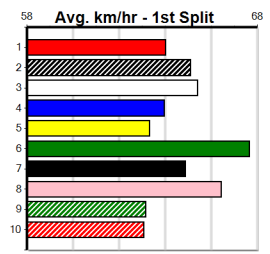

SPORTSBET SAME RACE MULTI

Distance: 390m, Race Type: Grade 5, Total Prizemoney: $2,925
1st: $1,950, 2nd: $600, 3rd: $300, 4th: $75

FAST LOVE (8) is showing loads of potential and he should have enough pace to cross and lead throughout. RICKY BOBBY RIOT (3) is better than his form reads and he will appreciate the drop in class. ASTON WESTERN (4) is more than capable

Watchdog Tips: **8** **3** **4** **1** **Bet:** **Win 8**

1

GO STRIPEY GO (SA)[5] **Top win last run, slightly harder tonight, respect** **$7.50**
BK **Bitch** **Jul-21** **Sire: ZAMBORA BROCKIE** **Dam: SELECT SOME** **Trainer: David Kerr (Caldermeade)**
Owner(s): Bramshaw (SYN), C Forshaw, N Wright-bramfit, A Burns
Winning Distances: < 300m (0) 300 - 399m (4) 400 - 499m (2) 500 - 599m (0) 600 - 699m (0) > 700m (0)
Winning Weights: 24.7(1) 24.9(1) 25.2(1) 25.3(1) 25.4(1) 26.1(1)

Box	1st	2nd	3rd	4th	5th	6th	7th	8th
1								
2								
3								
4								
5								
6								
7								
8								

Box History

Box	1st	2nd	3rd	4th	5th	6th	7th	8th
1								
2								
3								
4								
5								
6								
7								
8								

Prize Best Starts Trk/Dts APM $8667.50 22.24(6)-29/4/24 32-6-4-8 3-1-0-1 3472

2

REDEEM THIS (SA)[5] **Racing well but rises in class, place preferred** **$4.20**
BK **Dog** **Jul-21** **Sire: MY REDEEMER** **Dam: MADDISON KAYE** **Trainer: Briana Robertson -leech (Smeato)**
Owner(s): Gone with the Win (SYN), P Wescott, A Durross-wescott, Z Newson
Winning Distances: < 300m (0) 300 - 399m (2) 400 - 499m (1) 500 - 599m (2) 600 - 699m (0) > 700m (0)
Winning Weights: 33.4(1) 33.6(1) 33.7(1) 34.0(1) 34.2(1)

Box	1st	2nd	3rd	4th	5th	6th	7th	8th
1								
2								
3								
4								
5								
6								
7								
8								

Box History

Box	1st	2nd	3rd	4th	5th	6th	7th	8th
1								
2								
3								
4								
5								
6								
7								
8								

Prize Best Starts Trk/Dts APM $10715.00 FSTD 18-5-3-1 0-0-0-0 3591

3

RICKY BOBBY RIOT [5] **Better than form, great turn of foot, danger** **$8.00**
BE **Dog** **Jul-20** **Sire: FERNANDO BALE** **Dam: BLUE SKY RIOT** **Trainer: Colin Bermingham (Mount Mercer)**
Owner(s): S Camden-bermingham
Winning Distances: < 300m (0) 300 - 399m (1) 400 - 499m (9) 500 - 599m (9) 600 - 699m (0) > 700m (0)
Winning Weights: 31.7(1) 31.8(5) 31.9(2) 32.0(3) 32.1(3) 32.2(1) 32.3(2) 32.4(1) 32.5(1)

Box	1st	2nd	3rd	4th	5th	6th	7th	8th
1								
2								
3								
4								
5								
6								
7								
8								

Box History

Box	1st	2nd	3rd	4th	5th	6th	7th	8th
1								
2								
3								
4								
5								
6								
7								
8								

Prize Best Starts Trk/Dts APM $84885.00 FSTD 72-19-7-11 0-0-0-0 9223

4

ASTON WESTERN (NSW)[5] **No luck of late, has the engine, big threat** **$7.00**
BK **Dog** **Feb-22** **Sire: AUSSIE INFRARED** **Dam: FANTASTIC DOTTY** **Trainer: Wayne Gray (Wendouree)**
Owner(s): P Hammerstein
Winning Distances: < 300m (0) 300 - 399m (0) 400 - 499m (6) 500 - 599m (0) 600 - 699m (0) > 700m (0)
Winning Weights: 32.8(1) 33.3(2) 33.4(2) 33.7(1)

Box	1st	2nd	3rd	4th	5th	6th	7th	8th
1								
2								
3								
4								
5								
6								
7								
8								

Box History

Box	1st	2nd	3rd	4th	5th	6th	7th	8th
1								
2								
3								
4								
5								
6								
7								
8								

Prize Best Starts Trk/Dts APM $17790.00 NBT 27-6-8-4 1-0-0-1 7713

5

ZIPPING PHOENIX (NSW)[5] **Misses the kick, will hook wide, trouble ahead** **$10.00**
BK **Dog** **Jul-20** **Sire: ZIPPING GARTH** **Dam: ZIPPING WILLOW** **Trainer: Mark Delbridge (Balliang)**
Owner(s): G Black
Winning Distances: < 300m (2) 300 - 399m (3) 400 - 499m (6) 500 - 599m (1) 600 - 699m (0) > 700m (0)
Winning Weights: 31.2(2) 31.5(1) 31.6(1) 31.8(1) 31.9(1) 32.3(1) 32.5(1) 32.6(3) 32.9(1)

Box	1st	2nd	3rd	4th	5th	6th	7th	8th
1								
2								
3								
4								
5								
6								
7								
8								

Box History

Box	1st	2nd	3rd	4th	5th	6th	7th	8th
1								
2								
3								
4								
5								
6								
7								
8								

Prize Best Starts Trk/Dts APM $33840.00 21.89(7)-7/12/23 56-12-13-6 6-1-1-0 6643