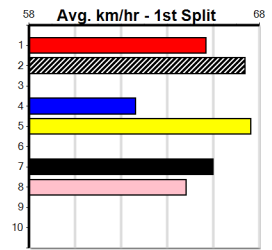

A1 SIGNAGE GDR

Distance: 660m, Race Type: Special Event, Total Prizemoney: $6,445
1st: $4,390, 2nd: $1,320, 3rd: $660, 4th: $75

PASS MARK (2) continues to elevate his game and he is drawn to get the gun run throughout tonight. SEPHORA BALE (8) should settle on the speed and she will be suited to this distance range. LOCHAN AURA (4) has claims.

Watchdog Tips: **2** **8** **4** **1** **Bet:** **Win 2**

1

BYE GEORGIE [5] **Down on confidence but has early pace, respect** **$10.00**

LTF Bitch Nov-20 Sire: ANDO'S MAC Dam: MONICA TEE Trainer: Rosalie Kerr (Caldermeade)

Owner(s): G Connell

Winning Distances: < 300m (0) 300 - 399m (0) 400 - 499m (3) 500 - 599m (4) 600 - 699m (0) > 700m (0)

Winning Weights: 28.2(1) 28.8(1) 28.9(1) 29.0(2) 29.4(2)

Box	1st	2nd	3rd	4th	5th	6th	7th	8th
1								
2	1	1	1				2	1
3			1		1	1		
4	2	1		1	1	3	1	
5	1							1 2
6	2			1	2			1 2
7		2	2	1				1
8	1	1	2	1	2	1		

Prize Best Starts Trk/Dts APM: $38740.00 NBT 51-7-5-6 1-0-1-0 13454

2

PASS MARK [4] **Star on the rise, gets the gun run, go close** **$1.80**

BK Dog Mar-22 Sire: FERNANDO BALE Dam: MY GIRL KIZZY Trainer: Jeffrey Britton (Anakie)

Owner(s): THE WILLY STROLLERS (SYN), J Sharp, M Alexander

Winning Distances: < 300m (0) 300 - 399m (0) 400 - 499m (1) 500 - 599m (1) 600 - 699m (4) > 700m (2)

Winning Weights: 32.2(2) 32.3(1) 32.4(3) 32.6(1) 33.0(1)

Box	1st	2nd	3rd	4th	5th	6th	7th	8th
1		1	2					
2	1				1			
3	1			1	1			
4		1	1	1				
5			1					
6	3							
7	2	2		1				
8	1							

Prize Best Starts Trk/Dts APM: $55065.00 38.09(7)-27/3/24 21-8-4-3 1-1-0-0 42816

3

*** VACANT BOX ***

Sire: Dam: Trainer:

Owner(s):

Winning Distances: < 300m (0) 300 - 399m (0) 400 - 499m (0) 500 - 599m (0) 600 - 699m (0) > 700m (0)

Winning Weights:

Box History

4

LOCHAN AURA [5] **Solid record here, capable of causing an upset** **$10.00**

BK Dog Sep-20 Sire: MY REDEEMER Dam: FABREGAL Trainer: Debbie Goudge (Terang)

Owner(s): D Fraser

Winning Distances: < 300m (0) 300 - 399m (0) 400 - 499m (2) 500 - 599m (2) 600 - 699m (3) > 700m (0)

Winning Weights: 31.4(1) 31.8(1) 31.9(2) 32.5(1) 32.7(2)

Box	1st	2nd	3rd	4th	5th	6th	7th	8th
1					1	2		
2	1	3	1	1		2	1	
3	2	1	4		1	1		
4	1	1	2				1	
5		1	1	2				1
6	1		1	1		1	2	
7	2	2		1	1	2	1	
8			2					1

Prize Best Starts Trk/Dts APM: $38347.50 38.33(7)-14/12/22 49-7-8-11 5-1-2-1 9344

5

ERNIE THE BRUTE (NSW)[5] **Consistent type but will need to lead, tough ask** **$8.00**

BK Dog May-21 Sire: SHIMA SHINE Dam: SALDANA Trainer: Graeme Jose (Catani)

Owner(s): J Moss

Winning Distances: < 300m (0) 300 - 399m (0) 400 - 499m (0) 500 - 599m (2) 600 - 699m (2) > 700m (0)

Winning Weights: 35.6(1) 35.8(1) 35.9(1) 36.5(1)

Box	1st	2nd	3rd	4th	5th	6th	7th	8th
1	1	3	2					
2	1	2						1
3	1			1	1			
4		1	2			1		1
5					2		1	
6		1	4		2			
7	1		2		1		1	
8			2	1	1	1	1	

Prize Best Starts Trk/Dts APM: $24710.00 NBT 38-4-4-13 2-0-0-0 11041