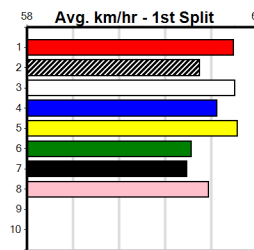

WESTERN DISTRICTS DERBY HT2

Distance: 450m, Race Type: S/E Heat, Total Prizemoney: $3,360
1st: $2,250, 2nd: $690, 3rd: $345, 4th: $75

DUCATI ROY (6) is a star Tasmanian speedster and he is capable of busting the 25 seconds barrier here. PEAKY JOE (3) has been racing in consistent style and he can settle near the speed. ZIPPING MOFFAT (1) is showing loads of potential.

Watchdog Tips: 6 3 1 7 Bet: Win 6

ZIPPER MOFFAT (NSW)[4] Shows promise, has early speed, threat $4.80
BK Dog Apr-22 Sire: ZACK MONELLI Dam: ZIPPING SAMARA
Owner(s): Hallinan Hallinan (SYN), M Hallinan, F Hallinan
Trainer: Thomas Dailly (Anakie)

XISCO BALE (NSW)[6] Find this harder than his racing to date, tested $26.00
BD Dog May-22 Sire: CHRISTO BALE Dam: HELGA BALE
Owner(s): B Wheeler
Trainer: Correy Grenfell (Anakie)

PEAKY JOE [5] Consistent type, has early speed, main danger $4.20
BEBD Dog Nov-21 Sire: FERNANDO BALE Dam: HOT CHARMOLA
Owner(s): Whatever goes (SYN), G Rounds, D Carroll
Trainer: Vicki Wisener (Devon Meadows)

BRUCE'S SHOUT [4] Racing with confidence, toughest test, place $10.00
BK Dog Mar-22 Sire: CHRISTO BALE Dam: ROSE ROYCE
Owner(s): M Delbridge
Trainer: Lisa Delbridge (Balliang)

LEO BALE (NSW)[5] Big prospect, draw is a concern, place best $6.00
BD Dog May-22 Sire: CHRISTO BALE Dam: HAE ALLEN
Owner(s): B Wheeler
Trainer: Rebecca Gibbons (Avalon)