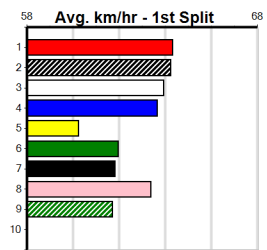

SPORTSBET EVERY DOG HAS ITS DAY

Distance: 450m, Race Type: Mixed 6/7, Total Prizemoney: $2,925
1st: $1,950, 2nd: $600, 3rd: $300, 4th: $75

RIE BALE (1) is far better than her past few runs and she is drawn to make amends. DEMON DAVEY (8) has a good turn of foot and he will get plenty of room early on. HE SHINES (6) has the talent and he just needs some luck early on

Watchdog Tips: 1 8 6 2 Bet: Win 1

Form Box Wgt Dist Track Date Time BON Margin 1st/2nd (Time) PIR Checked Comment W/R Split 1 S/P Grade

RIE BALE (NSW)[6] No luck of late, has the good draw, go close $3.40
RF Bitch Mar-22 Sire: KONOMI Dam: WENDALIN BALE
Owner(s): B Wheeler
Trainer: Thomas Dailly (Anakie)
Winning Distances: < 300m (0) 300 - 399m (0) 400 - 499m (2) 500 - 599m (0) 600 - 699m (0) > 700m (0)
Winning Weights: 26.5(2)
Box History table and Prize Best Starts Trk/Dts APM

RESCHEDULE [7] Still learning but has solid muster, keep safe $8.00
BD Dog Sep-22 Sire: BERNARDO Dam: LORENZA
Owner(s): ALL INN (SYN), A Ghirxi, J Ghirxi, C Adamson, L Bustos
Trainer: Ryan Galea (Brookfield)
Winning Distances: < 300m (0) 300 - 399m (1) 400 - 499m (0) 500 - 599m (0) 600 - 699m (0) > 700m (0)
Winning Weights: 32.0(1)
Box History table and Prize Best Starts Trk/Dts APM

I'M BOSSY [7] Strong effort to score at Warragul, place hope $6.50
BK Dog May-22 Sire: FLYING RICCIARDO Dam: I'M POPPY
Owner(s): Smith Racing (SYN), D Smith, J Smith
Trainer: Danielle Smith (Lara)
Winning Distances: < 300m (0) 300 - 399m (0) 400 - 499m (1) 500 - 599m (0) 600 - 699m (0) > 700m (0)
Winning Weights: 32.9(1)
Box History table and Prize Best Starts Trk/Dts APM

GRIDLOCKED [7] *** SCRATCHED *** $99.00
BEBD Dog Nov-21 Sire: FERNANDO BALE Dam: HOT CHARMOLA
Owner(s): Whatever goes (SYN), G Rounds, D Carroll
Trainer: Vicki Wisener (Devon Meadows)
Winning Distances: < 300m (0) 300 - 399m (0) 400 - 499m (1) 500 - 599m (0) 600 - 699m (0) > 700m (0)
Winning Weights: 33.1(1)
Box History table and Prize Best Starts Trk/Dts APM

TEA YEMEN [7] Lack of early speed is a worry, prefer to watch $16.00
WBE Dog May-22 Sire: DROOPYS SYDNEY Dam: TESSA ALLEN
Owner(s): DAILLY GREYHOUND FARMS (SYN), G Dailly, T Dailly
Trainer: Thomas Dailly (Anakie)
Winning Distances: < 300m (0) 300 - 399m (0) 400 - 499m (1) 500 - 599m (0) 600 - 699m (0) > 700m (0)
Winning Weights: 33.5(1)
Box History table and Prize Best Starts Trk/Dts APM

1

2

3

4

5