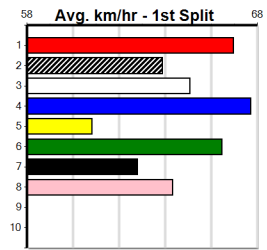

WESTERN DISTRICTS DERBY HT4

Distance: 450m, Race Type: S/E Heat, Total Prizemoney: $3,360
1st: $2,250, 2nd: $690, 3rd: $345, 4th: $75

NANGAR JIM (4) has won numerous Country Cups in NSW and he will be better for the run here last week. WINKING WILLIE (8) was far from disgraced here last week and he will be on the pace from the outset. SHIMA STRIPE (7) is four of four here.

Watchdog Tips: 4 8 7 3 Bet: Win 4

TANNER BALE (NSW)[5] Rises in class, will cop pressure mid race, place $10.00
Owner(s): B Wheeler
Winning Distances: < 300m (0) 300 - 399m (0) 400 - 499m (2) 500 - 599m (2) 600 - 699m (0) > 700m (0)
Winning Weights: 33.4(1) 33.6(1) 33.7(1) 33.8(1)
2nd (2) 32.9 515 SAN R2 29-Feb-24 29.94 29.23 2.00L UTRILLO BALE (29.80) Q/1111 . . . . . 5.17 $4.20 X67F
3rd (1) 33.3 525 MEP R3 06-Mar-24 30.47 29.98 2.00L RUN FOR SHELTER (30.34) M/3223 . . . . . 5.24 $1.20 X67H
1st (2) 33.4 525 MEA R3 16-Mar-24 30.17 29.65 4.00L RUN FOR SHELTER (30.44) M/1111 . . . SW . 5.15 $2.30 X67F
4th (2) 33.4 515 SAN R12 21-Mar-24 30.04 29.27 8.00L PHELAN TUBMAN (29.51) M/6222 . . . . . 5.21 $5.90 5
1st (1) 33.8 410 HOR R7 09-Apr-24 23.44 23.26 1.25L HASKO BALE (23.51) Q/11 . . . . . 10.23 $1.40 5
5th (7) 33.5 400 GEL R12 19-Apr-24 23.05 22.37 5.50L COSMIC JOURNEY (22.70) M/46 . . . . . 8.55 $3.00 5
6th (3) 33.1 450 WBL R8 25-Apr-24 25.75 24.87 13.00L MORTON (24.87) M/866 . . . . . 6.67 $99.90 SH
4th (6) 33.0 410 HOR R6 30-Apr-24 23.55 23.20 4.25L LADY JULIA (23.26) M/33 . . . . . 10.40 $25.40 FFA
Last 3 wins NOT included above
1st (2) 33.6 400 GEL R2 19-Feb-24 22.61 22.55 1.25L ASTON LORD (22.70) Q/11 . . . . . 8.42 $1.60 M
1st (4) 33.7 515 SAP R5 25-Feb-24 30.21 29.46 1.25L CYCLONE POPPY (30.29) M/2111 . . . . . 5.20 $4.20 X67H

YOGEN BALE (NSW)[4] Talented but has been blowing the start of late $14.00
Owner(s): B Wheeler
Winning Distances: < 300m (0) 300 - 399m (1) 400 - 499m (3) 500 - 599m (2) 600 - 699m (0) > 700m (0)
Winning Weights: 35.3(1) 35.4(1) 35.9(1) 36.0(2) 36.1(1)
4th (8) 35.4 525 MEA R8 27-Jan-24 30.36 29.94 6.00L LAUNCH CODE (29.94) M/2222 . . . . . 5.16 $14.20 FFA
5th (8) 35.4 525 MEP R8 31-Jan-24 30.54 29.78 11.00L CANYA ALL CLASS (29.78) M/5434 . . . . . 5.26 $3.60 5H
4th (7) 36.0 390 BAL R9 20-Mar-24 22.47 21.94 1.75L ART THE CLOWN (22.36) M/54 . . . . . 8.55 $4.70 X45
3rd (3) 36.2 450 WBL R6 28-Mar-24 25.40 25.25 2.25L TANGELA BALE (25.25) S/654 . . . . . 6.91 $6.50 X45
8th (1) 36.3 525 MEA R7 06-Apr-24 30.71 29.82 4.75L JAMIE BALE (30.37) M/3226 . . . . . 5.14 $2.90 5
8th (8) 36.2 525 MEA R8 13-Apr-24 30.62 29.78 9.00L ICE BATH FORTH (30.00) S/8888 . . . . . 5.28 $10.10 5
8th (3) 36.2 460 GEL R5 19-Apr-24 26.21 25.58 7.00L AMRON TIGER (25.73) M/677 . . . . . 6.79 $10.30 5
2nd (5) 36.2 460 GEL R7 03-May-24 25.98 25.71 0.75L BACK TO SCRATCH (25.94) S/632 . . . . . 6.78 $1.90 5
Last 3 wins NOT included above
1st (5) 35.9 450 BAL R4 30-Nov-23 25.18 25.18 1.00L ORSON LEIGH (25.24) M/221 . . . SW . 6.62 $7.20 5H
1st (3) 35.4 525 MEA R12 16-Dec-23 30.09 29.55 0.10L RUNNIN' DYNASTY (30.10) M/2111 . . . . . 5.10 $2.20 5
1st (1) 35.3 515 SAN R12 11-Jan-24 29.68 29.30 2.00L TIGGERLONG FLYER (29.82) M/3111 . . . . . 5.15 $2.70 5