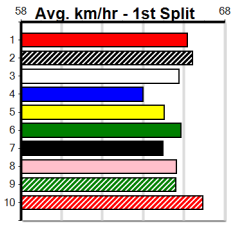

SPORTSBET HARRISON DAWSON HT4

Distance: 515m, Race Type: S/E Heat, Total Prizemoney: $15,250
1st: $10,000, 2nd: $3,000, 3rd: $1,500, 4th: $750

9
8:56PM
(VIC time)

Watchdog Tips: **0 0 0 0** Bet: **0**