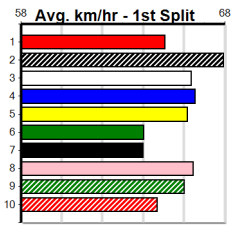

SANDOWN BUFFET EVERY THURSDAY IN

12

10:00PM
(VIC time)

Distance: 515m, Race Type: Mixed 4/5, Total Prizemoney: $9,055
1st: $6,100, 2nd: $1,870, 3rd: $935, 4th: $150

Watchdog Tips: **0 0 0 0** Bet: .