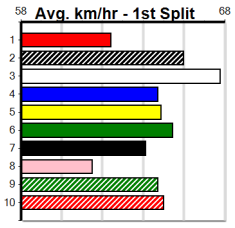

SPORTSBET FINAL (1-6 WINS)

Distance: 595m, Race Type: Restricted Win Final, Total Prizemoney: $10,375
1st: $7,000, 2nd: $2,150, 3rd: $1,075, 4th: $150

1

5:57PM
(VIC time)

Watchdog Tips: **0 0 0 0** Bet: **0**

Form Box Weight Dist Track Date Time BON Margin 1st/2nd (Time) PIR Checked Comment W/R Split 1 S/P Grade

1 LYNDL SAID NO [5]													Winning Boxes							
BK	D	May-21			HARD STYLE RICO			DYNA QUOTA					<table border="1"> <tr><th>1</th><th>2</th><th>3</th><th>4</th><th>5</th><th>6</th><th>7</th><th>8</th></tr> <tr><td>1</td><td>1</td><td></td><td></td><td></td><td></td><td>1</td><td>1</td></tr> <tr><td>Prize Best</td><td colspan="7">$17,220.00</td></tr> <tr><td>Starts</td><td colspan="7">NBT</td></tr> <tr><td>Trk/Dst</td><td colspan="7">35-4-4-5</td></tr> <tr><td>APM</td><td colspan="7">2-0-0-0</td></tr> <tr><td></td><td colspan="7">$6440</td></tr> </table>							
3rd	(3)	31.5	525	MEP	R4	17-Apr-24	30.68	29.95	1.00LLEARNED LESSON (30.62)			M/4322	.	.	.	5.26	$5.80	T3-5		
2nd	(4)	31.4	525	MEP	R4	24-Apr-24	30.33	29.79	3.25LMEPUNGA TULLY (30.12)			M/5433	.	.	.	5.30	$15.70	RW		
1st	(3)	31.2	525	MEP	R5	01-May-24	30.28	29.74	0.75LTIGER NEWLY (30.32)			M/7431	.	.	.	5.27	$7.20	5		
4th	(8)	31.5	595	SAP	R9	05-May-24	34.80	34.35	4.50LPREMIUM EQUITY (34.50)			M/3222	.	.	.	9.47	$11.50	RWH		
Owner(s): E Scott																				

2 PREMIUM EQUITY (WA)[5]													Winning Boxes							
BK	D	Jan-22			KINLOCH BRAE			SHARED EQUITY					<table border="1"> <tr><th>1</th><th>2</th><th>3</th><th>4</th><th>5</th><th>6</th><th>7</th><th>8</th></tr> <tr><td>2</td><td>2</td><td>1</td><td>1</td><td></td><td></td><td></td><td></td></tr> <tr><td>Prize Best</td><td colspan="7">$37,175.00</td></tr> <tr><td>Starts</td><td colspan="7">34.50</td></tr> <tr><td>Trk/Dst</td><td colspan="7">30-6-10-3</td></tr> <tr><td>APM</td><td colspan="7">3-1-0-1</td></tr> <tr><td></td><td colspan="7">$20817</td></tr> </table>							
6th	(4)	32.9	525	MEA	R7	13-Apr-24	30.44	29.78	9.50LSHREWD STICKER (29.78)			M/5777	.	.	.	5.23	$11.30	5		
2nd	(4)	33.0	600	MEP	R6	17-Apr-24	34.66	34.43	2.00LWILD CASH (34.54)			S/2333	.	.	.	9.09	$2.40	RWH		
4th	(3)	32.9	600	MEA	R5	27-Apr-24	35.01	34.31	11.00LCONTAINER (34.31)			M/4444	.	.	.	9.43	$4.80	RWF		
1st	(3)	32.9	595	SAP	R9	05-May-24	34.50	34.35	3.75LPICKLED PIPER (34.74)			M/1111	.	.	.	9.29	$1.90	RWH		
Owner(s): CHAMPAGNE PTN (SYN), S Smith, A Langton																				

3 SERENE EQUITY (WA)[5]													Winning Boxes							
BK	B	Jan-22			KINLOCH BRAE			SHARED EQUITY					<table border="1"> <tr><th>1</th><th>2</th><th>3</th><th>4</th><th>5</th><th>6</th><th>7</th><th>8</th></tr> <tr><td>1</td><td></td><td></td><td></td><td>1</td><td>1</td><td></td><td>1</td></tr> <tr><td>Prize Best</td><td colspan="7">$22,140.00</td></tr> <tr><td>Starts</td><td colspan="7">34.55</td></tr> <tr><td>Trk/Dst</td><td colspan="7">23-4-7-4</td></tr> <tr><td>APM</td><td colspan="7">7-2-2-3</td></tr> <tr><td></td><td colspan="7">$15018</td></tr> </table>							
2nd	(3)	26.4	595	SAN	R8	11-Apr-24	34.70	34.56	2.25LJAMIE BALE (34.56)			Q/1222	.	SW	.	9.24	$14.20	X45		
1st	(6)	26.1	600	MEP	R5	17-Apr-24	34.43	34.43	1.75LCONTAINER (34.54)			Q/1111	.	.	.	8.94	$2.70	RWH		
2nd	(1)	26.2	600	MEA	R5	27-Apr-24	34.66	34.31	5.50LCONTAINER (34.31)			Q/1222	.	.	.	8.97	$3.50	RWF		
3rd	(7)	26.5	595	SAP	R10	05-May-24	34.67	34.35	3.00LCONTAINER (34.47)			Q/1122	.	.	.	9.17	$4.80	RWH		
Owner(s): CHAMPAGNE PTN (SYN), S Smith, A Langton																				

4 MY MARGOT [5]													Winning Boxes							
RF	B	Feb-21			BERNARDO			MIGHTY MATILDA					<table border="1"> <tr><th>1</th><th>2</th><th>3</th><th>4</th><th>5</th><th>6</th><th>7</th><th>8</th></tr> <tr><td>1</td><td></td><td></td><td></td><td></td><td></td><td>1</td><td>3</td></tr> <tr><td>Prize Best</td><td colspan="7">$20,336.88</td></tr> <tr><td>Starts</td><td colspan="7">34.67</td></tr> <tr><td>Trk/Dst</td><td colspan="7">45-5-5-7</td></tr> <tr><td>APM</td><td colspan="7">8-1-1-2</td></tr> <tr><td></td><td colspan="7">$8477</td></tr> </table>							
5th	(1)	28.6	715	SAN	R6	11-Apr-24	42.87	42.35	7.50LPASS MARK (42.35)			M/5445	.	.	.	6.26	$28.10	5		
1st	(8)	28.5	460	WGL	R4	23-Apr-24	25.87	25.67	7.00LWHATEVER TESS (26.34)			M/111	.	.	.	6.67	$28.50	RWH		
6th	(4)	28.9	460	WGL	R5	30-Apr-24	26.50	25.78	8.50LAERO RICCCARTON (25.93)			M/877	.	.	.	6.96	$7.50	RWF		
3rd	(2)	28.8	595	SAP	R9	05-May-24	34.78	34.35	4.25LPREMIUM EQUITY (34.50)			M/4544	.	.	.	9.50	$8.50	RWH		
Owner(s): J Brown