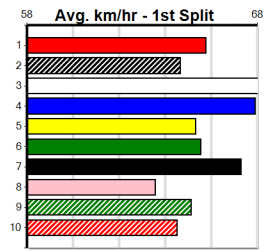

SPORTSBET SAPPHERE CROWN HT1

Distance: 515m, Race Type: S/E Heat, Total Prizemoney: $15,250
1st: $10,000, 2nd: $3,000, 3rd: $1,500, 4th: $750

Watchdog Tips:

Bet:

Form Box Wgt Dist Track Date Time BON Margin 1st/2nd (Time) PIR Checked Comment WR Split 1 S/P Grade

TULLY LUNA [5]
BD Bitch Apr-22 Sire: FERNANDO BALE Dam: MEPUNGA ISLA
Owner(s): A Smith
Trainer: Jeffrey Britton (Anakie)
Winning Distances: < 300m (0) 300 - 399m (0) 400 - 499m (1) 500 - 599m (4) 600 - 699m (1) > 700m (0)
Winning Weights: 25.6(1) 25.9(1) 26.0(1) 26.1(1) 26.7(2)
1st (3) 26.1 600 MEA R3 02-Mar-24 34.64 34.31 0.50L MAXIMUM MORELAND M/1111 . . . SW . 8.97 $2.10 RWF
3rd (7) 26.6 595 SAP R6 10-Mar-24 34.83 34.01 4.75L ROCK THE MARJEN (34.50) Q/2344 . . . . 9.35 $3.30 RWH
5th (3) 26.5 595 SAN R1 14-Mar-24 35.00 34.15 13.00 FERNANDO DUKE (34.15) M/4465 . . . . 9.42 $6.00 RWF
4th (7) 26.5 525 MEP R8 27-Mar-24 30.63 29.96 10.00 SO CERTAIN (29.96) M/7776 . . . . 5.25 $12.60 5H
4th (4) 26.8 525 MEA R11 06-Apr-24 30.45 29.82 2.50L FERNANDO GOMEZ (30.29) Q/1112 . . . . 5.15 $6.60 5
1st (6) 26.7 525 MEA R5 13-Apr-24 30.08 29.78 2.25L PACKHAM PRINCE (30.22) M/2222 . . . SW . 5.20 $13.00 5
2nd (8) 26.5 515 SAN R1 25-Apr-24 29.74 29.24 2.50L HI THERE FRANK (29.58) M/5333 . . . . 5.19 $20.60 5H
8th (8) 26.6 515 SAN R7 02-May-24 29.97 29.33 7.50L FUNNY OLD FELLOW (29.46) M/5788 . . . . 5.20 $26.50 5F
Last 3 wins NOT included above
1st (2) 25.6 515 SAP R3 07-Jan-24 30.01 29.65 1.00L CONTAINER (30.07) M/4433 . . . . 5.32 $6.30 7
1st (3) 25.9 515 SAN R3 11-Jan-24 29.91 29.30 0.25L ZIPPING KENDRICK (29.93) M/5332 . . . . 5.18 $10.40 6G
1st (2) 26.0 520 GEL R6 26-Jan-24 30.15 29.68 0.05L PATCH YOU LATER (30.16) Q/2333 . . . SW . 5.46 $5.60 RWH
Box History
Bx 1st 2nd 3rd 4th 5th 6th 7th 8th
1 1 1 1 1 1 1 1
2 2 1 1 1 1 1 1
3 2 1 1 1 1 1 1
4 1 1 1 2 1 1 1
5 1 1 1 1 1 1 1
6 1 1 1 1 1 1 1
7 1 1 1 1 1 1 1
8 1 1 1 1 1 1 1
Prize Best $34283.13
Starts 29.91(3)-11/1/24
Trk/Dts 20-6-2-5
APM 8-2-1-3 22919