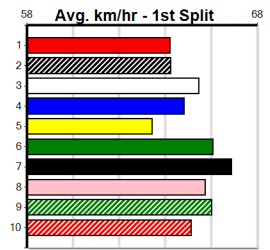

Sire: Dam: **Trainer:**

Owner(s):

Winning Distances: < 300m (0) 300 - 399m (0) 400 - 499m (0) 500 - 599m (0) 600 - 699m (0) > 700m (0)

Winning Weights: **Box History**

MOND WINDOWS & DOORS

Distance: 515m, Race Type: Grade 5, Total Prizemoney: \$8,785
1st: \$5,900, 2nd: \$1,820, 3rd: \$915, 4th: \$150