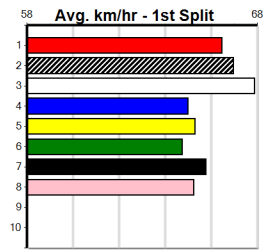

SB SANDOWN CUP MAY 24

Distance: 715m, Race Type: Mixed 4/5, Total Prizemoney: $10,375
1st: $7,000, 2nd: $2,150, 3rd: $1,075, 4th: $150

Watchdog Tips:

Bet:

Table with columns: Form Box, Wgt, Dist, Track, Date, Time, BON, Margin, 1st/2nd (Time), PIR, Checked, Comment, WR, Split 1, S/P, Grade

SUNNYSIDE JO [5]
RBD Bitch Jan-21 Sire: MY REDEEMER Dam: MINTER BEE
Owner(s): P Connell
Trainer: David Kerr (Caldermeade)
Winning Distances: < 300m (0) 300 - 399m (0) 400 - 499m (5) 500 - 599m (5) 600 - 699m (2) > 700m (3)
Box History table and Prize Best Starts table included.

UNREAL SPEED [4]
BK Dog Apr-22 Sire: SPACE STAR Dam: SHINY BRIGHT
Owner(s): J Hutchison
Trainer: Robert Britton (Lara)
Winning Distances: < 300m (0) 300 - 399m (0) 400 - 499m (0) 500 - 599m (2) 600 - 699m (3) > 700m (2)
Box History table and Prize Best Starts table included.

EXPLODED [5]
BK Dog Oct-21 Sire: SHIMA SHINE Dam: APPOINTED
Owner(s): A Tullio
Trainer: Jason Thompson (Pearcedale)
Winning Distances: < 300m (0) 300 - 399m (0) 400 - 499m (0) 500 - 599m (0) 600 - 699m (4) > 700m (4)
Box History table and Prize Best Starts table included.

MEPUNGA LOAF [4]
BK Dog Aug-21 Sire: FERNANDO BALE Dam: MEPUNGA SPECTRE
Owner(s): B Smith
Trainer: Jeffrey Britton (Anakie)
Winning Distances: < 300m (0) 300 - 399m (0) 400 - 499m (1) 500 - 599m (2) 600 - 699m (2) > 700m (2)
Box History table and Prize Best Starts table included.

IRISH MILLIE [5]
BK Bitch Jun-21 Sire: MY REDEEMER Dam: THURLES PRINCESS
Owner(s): Undertone (SYN), D Fegan, J Sharkie
Trainer: Stephen Whyte (Bunyip)
Winning Distances: < 300m (0) 300 - 399m (0) 400 - 499m (1) 500 - 599m (6) 600 - 699m (1) > 700m (0)
Box History table and Prize Best Starts table included.