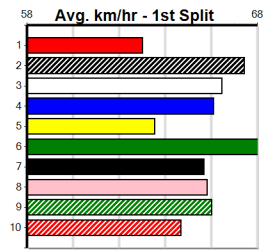

SPORTSBET SAPPHERE CROWN HT2

Distance: 515m, Race Type: S/E Heat, Total Prizemoney: $15,250
1st: $10,000, 2nd: $3,000, 3rd: $1,500, 4th: $750

Watchdog Tips:

Bet:

Form Box Wgt Dist Track Date Time BON Margin 1st/2nd (Time) PIR Checked Comment W/R Split 1 S/P Grade

PIGWIDGEON [5] BEBD Bitch Feb-21 Sire: FERNANDO BALE Dam: POLJUICE POTION
Owner(s): BAG OF LOLLYS (SYN), L Cockerell, I Cockerell, M Dopper
Trainer: Ian Cockerell (Buckley)
Box History table and Prize Best Starts Trk/Dts APM

SHAKE IT OFF [3] BD Bitch Sep-21 Sire: FERNANDO BALE Dam: AMELIA CHRISTA
Owner(s): R Moore
Trainer: Robin Moore (Devon Meadows)
Box History table and Prize Best Starts Trk/Dts APM

LAKEVIEW EMILY [3] WBD Bitch Feb-22 Sire: FERNANDO BALE Dam: LAKEVIEW MAISEY
Owner(s): Lakeview kennels (SYN), L Whelan, M Whelan, P Whelan
Trainer: Harley Whelan (Metung)
Box History table and Prize Best Starts Trk/Dts APM

MACKINAW PEACH [4] BK Bitch Feb-22 Sire: SHIMA SHINE Dam: MEPUNGA MOLLY
Owner(s): KRAMERICA (SYN), G Farrugia, W Gallagher
Trainer: Jeffrey Britton (Anakie)
Box History table and Prize Best Starts Trk/Dts APM

REV ROSE [4] BK Bitch Mar-22 Sire: SHIMA SHINE Dam: JD REVELATION
Owner(s): DAILLY GREYHOUND FARMS (SYN), G Dailly, T Dailly
Trainer: Thomas Dailly (Anakie)
Box History table and Prize Best Starts Trk/Dts APM

1

2

3

4

5