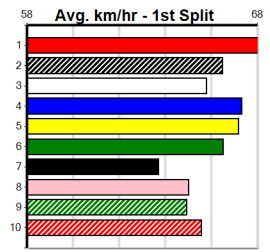

SPORTSBET HARRISON DAWSON HT2

Distance: 515m, Race Type: S/E Heat, Total Prizemoney: $15,250
1st: $10,000, 2nd: $3,000, 3rd: $1,500, 4th: $750

Watchdog Tips:

Bet:

Form Box Wgt Dist Track Date Time BON Margin 1st/2nd (Time) PIR Checked Comment W/R Split 1 S/P Grade

GARRY STUN ON [5]
WBE Dog Dec-20 Sire: FULLY LOADED Dam: EXPRESS ANGEL
Owner(s): M Reid
Winning Distances: < 300m (0) 300 - 399m (0) 400 - 499m (0) 500 - 599m (13) 600 - 699m (3) > 700m (0)
Winning Weights: 30.0(2) 30.4(1) 30.5(2) 30.6(2) 30.7(2) 31.0(2) 31.3(1) 31.5(1) 32.1(1) 32.2(1) 32.4(1)

Box History
Bx 1st 2nd 3rd 4th 5th 6th 7th 8th
1 4 2 2 1 1 1 2
2 2 1 1 2 1 1 2
3 2 1 1 1 1 1 2
4 3 1 1 1 1 1 1
5 3 4 1 1 1 1 2
6 2 1 2 2 1 1 1
7 1 2 2 2 1 1 1
8 1 1 2 2 2 1 1
Prize Best $114955.00
Starts NBT 68-16-9-8
Trk/Dts 5-0-0-0
APM 32446

MORTON [4]
BK Dog Dec-21 Sire: TOMMY SHELBY Dam: CHLOE LOUISE
Owner(s): LOW FLYING (SYN), D Heathcote, J Sharp
Winning Distances: < 300m (0) 300 - 399m (0) 400 - 499m (1) 500 - 599m (14) 600 - 699m (0) > 700m (0)
Winning Weights: 30.5(1) 30.6(1) 30.8(2) 30.9(1) 31.0(1) 31.1(1) 31.2(1) 31.3(4) 31.4(3)

Box History
Bx 1st 2nd 3rd 4th 5th 6th 7th 8th
1 2 1 1 1 1 1 1
2 2 1 1 1 1 1 1
3 2 1 1 1 1 1 1
4 2 1 1 1 1 1 1
5 3 1 1 1 1 1 1
6 2 1 2 1 1 1 1
7 1 2 1 1 1 1 1
8 1 1 1 1 1 1 1
Prize Best $503615.00
Starts 29.14(1)-29/10/23
Trk/Dts 27-15-4-4
APM 5-2-1-1
29171

ORLI BALE (NSW)[2]
F Dog Aug-21 Sire: ORSON ALLEN Dam: HAE ALLEN
Owner(s): B Wheeler
Winning Distances: < 300m (0) 300 - 399m (0) 400 - 499m (2) 500 - 599m (7) 600 - 699m (0) > 700m (0)
Winning Weights: 32.8(1) 33.3(1) 33.4(2) 33.7(2) 33.8(1) 33.9(2)

Box History
Bx 1st 2nd 3rd 4th 5th 6th 7th 8th
1 1 1 1 1 1 1 1
2 3 1 2 1 1 1 1
3 1 1 1 1 1 1 1
4 1 1 1 1 1 1 1
5 2 1 1 1 1 1 1
6 2 1 1 1 1 1 1
7 1 2 1 1 1 1 1
8 1 2 1 1 1 1 1
Prize Best $88940.00
Starts 29.45(2)-25/1/24
Trk/Dts 38-9-7-7
APM 5-3-2-0
55620

FOLLOW THE BAND [4]
F Dog Apr-22 Sire: BERNARDO Dam: SHORE'S GIRL
Owner(s): T Sinnott
Winning Distances: < 300m (0) 300 - 399m (0) 400 - 499m (3) 500 - 599m (5) 600 - 699m (0) > 700m (0)
Winning Weights: 32.9(1) 33.0(2) 33.3(1) 33.6(1) 33.8(1) 34.2(2)

Box History
Bx 1st 2nd 3rd 4th 5th 6th 7th 8th
1 1 1 1 1 1 1 1
2 3 1 1 1 2 1 1
3 2 1 1 2 1 1 1
4 1 1 1 1 1 1 1
5 1 1 1 1 1 1 1
6 2 1 2 1 1 1 1
7 2 1 1 1 1 1 1
8 1 1 1 1 1 1 1
Prize Best $32225.00
Starts 29.58(1)-7/3/24
Trk/Dts 26-8-2-5
APM 7-2-1-2
19875

SHIMA CURRENT [3]
BK Dog Nov-21 Sire: SHIMA SHINE Dam: SWIFT CURRENT
Owner(s): KOOWEE (SYN), D Gleeson, R Cummings, M Hildebrand, P Chopping, G Hildebrand
Winning Distances: < 300m (0) 300 - 399m (0) 400 - 499m (3) 500 - 599m (9) 600 - 699m (0) > 700m (0)
Winning Weights: 31.3(1) 31.5(1) 31.7(1) 32.3(2) 32.4(1) 32.5(1) 32.6(2) 32.9(2) 33.2(1)

Box History
Bx 1st 2nd 3rd 4th 5th 6th 7th 8th
1 2 1 1 1 1 1 1
2 4 2 1 1 2 1 1
3 3 1 1 1 1 1 1
4 2 1 2 1 1 1 1
5 2 1 1 1 1 1 1
6 1 1 3 1 1 1 1
7 2 1 1 1 1 1 1
8 1 4 1 1 1 1 1
Prize Best $117275.00
Starts 29.39(2)-2/5/24
Trk/Dts 44-12-11-5
APM 8-3-2-0
63746