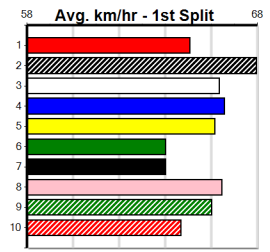

SANDOWN BUFFET EVERY THURSDAY IN MAY

Distance: 515m, Race Type: Mixed 4/5, Total Prizemoney: $9,055
1st: $6,100, 2nd: $1,870, 3rd: $935, 4th: $150

Watchdog Tips:

Bet:

Form Box	Wgt	Dist	Track	Date	Time	BON	Margin	1st/2nd (Time)	PIR	Checked	Comment	WR	Split 1	S/P	Grade

BLACK SAIL [4]

RF Dog May-20 Sire: SUPERIOR PANAMA Dam: TRIXTA ROX
Owner(s): N Mcdonald Trainer: Ned Mcdonald (Pearcedale)
Winning Distances: < 300m (0) 300 - 399m (0) 400 - 499m (1) 500 - 599m (17) 600 - 699m (0) > 700m (0)
Winning Weights: 32.8(1) 32.9(1) 33.0(1) 33.2(2) 33.3(3) 33.6(3) 33.7(1) 33.8(1) 34.0(1) 34.1(1) 34.3(1) 34.5(1) 35.6(1)

2nd (6)	33.5	510	SLE	R7	31-Dec-23	28.95	28.50	4.00L DOUBLE DENIM (28.67)	M/333	.	.	.	9.41	$3.90	X45
6th (4)	33.4	515	SAN	R5	04-Jan-24	30.10	29.27	12.00 MEPUNGA REWARD (29.27)	M/6556	.	.	.	5.31	$7.80	5
7th (7)	34.5	450	TRA	R7	09-Feb-24	25.51	24.94	8.50L SMOOTH CRIMINAL (24.94)	M/887	.	.	.	6.80	$13.60	X45
5th (1)	35.6	510	SLE	R8	07-Apr-24	29.64	28.63	15.00 EXALTED (28.63)	M/565	.	.	.	9.42	$11.20	X45
1st (1)	35.6	515	SAN	R11	11-Apr-24	29.62	29.45	1.75L AERO RICCARTON (29.73)	Q/2111	.	.	.	5.12	$3.70	5
8th (5)	36.0	515	SAN	R5	18-Apr-24	30.45	29.79	9.50L PICCOLO BALE (29.79)	M/5888	.	.	.	5.25	$20.60	4
3rd (6)	36.0	500	BEN	R8	28-Apr-24	28.54	27.81	11.00 JETSTREAM ICON (27.81)	M/765	.	.	.	6.87	$5.00	X45
4th (2)	35.8	510	SLE	R7	05-May-24	29.09	28.76	5.00L BATTLE OF WILL (28.76)	M/344	.	.	.	9.51	$4.00	X45

Last 3 wins NOT included above

1st (3)	33.0	515	SAN	R9	16-Feb-23	29.68	29.17	1.00L IMPRESS BROWNING (29.73)	M/4543	.	.	.	5.19	$2.90	5
1st (1)	32.9	515	SAN	R6	20-Apr-23	29.20	29.20	4.50L CALL ME MARLEY (29.50)	Q/1111	.	.	SW	5.12	$2.40	X45
1st (4)	33.3	595	SAP	R9	30-Apr-23	34.05	34.05	4.75L GOLDEN RATIO (34.38)	M/1111	.	.	.	9.15	$1.20	X45

Box History

Bx	1st	2nd	3rd	4th	5th	6th	7th	8th
1	5	2	2	1	2			
2	3	2	1	2	2	1		
3	1	2	1	2	1	1		
4	3	1		1	2	2	2	
5	1	1						1
6	2	1	2		3	2		
7	3	2	1		2		3	
8		1				1		

Prize Best Starts Trk/Dts APM $110015.00 29.20(1)-20/4/23 70-18-12-7 30-6-5-5 10386