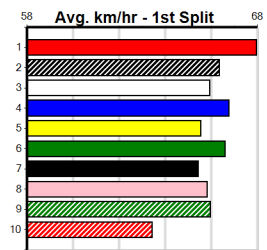

SPORTSBET SAPPHIRE CROWN HT4

Distance: 515m, Race Type: S/E Heat, Total Prizemoney: \$15,250
1st: \$10,000, 2nd: \$3,000, 3rd: \$1,500, 4th: \$750

Watchdog Tips:

Bet:

Form Box Wgt Dist Track Date Time BON Margin 1st/2nd (Time) PIR Checked Comment W/R Split 1 S/P Grade