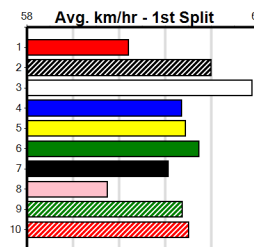

Sandown

TRACK INFO

Track Circumference: 443m
 Inside Top Turn: 90m
 Track Width: 7.6m
 Radius Home Turn: 90m

SPORTSBET FINAL (1-6 WINS)

1
5:57PM

(VIC time)

Distance: 595m, Race Type: Restricted Win Final, Total Prizemoney: \$10,375
1st: \$7,000, 2nd: \$2,150, 3rd: \$1,075, 4th: \$150