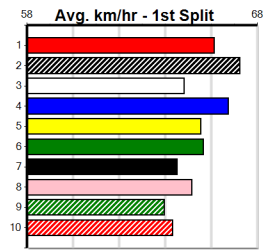

1

2

3

4

5

SPORTSBET SAPPHIRE CROWN HT3

Distance: 515m, Race Type: S/E Heat, Total Prizemoney: \$15,250
1st: \$10,000, 2nd: \$3,000, 3rd: \$1,500, 4th: \$750

Watchdog Tips: