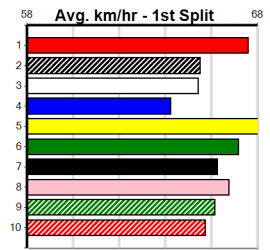

SPORTSBET HARRISON DAWSON HT1

Distance: 515m, Race Type: S/E Heat, Total Prizemoney: $15,250
1st: $10,000, 2nd: $3,000, 3rd: $1,500, 4th: $750

Watchdog Tips:

Bet:

Form Box Wgt Dist Track Date Time BON Margin 1st/2nd (Time) PIR Checked Comment W/R Split 1 S/P Grade

SMOOTH PLANE [4] BE Dog Mar-22 Sire: VULTURI Dam: SMOOTH BOURBSKI
Owner(s): DAILLY GREYHOUND FARMS (SYN), G Dailly, T Dailly
Trainer: Thomas Dailly (Anakie)
Box History table and race results for Smooth Plane.

MAKE NO PROMISE [1] BK Dog Jan-21 Sire: FERNANDO BALE Dam: VELOSO
Owner(s): BARTOLO AND EARL (SYN), R Bartolo, C Earl, G Bartolo, L Earl
Trainer: Paul Bartolo (Little River)
Box History table and race results for Make No Promise.

TROOPER TEARS (NSW)[3] BK Dog Apr-21 Sire: GOODESY Dam: FREAKY TEARS
Owner(s): J Hutchison
Trainer: Robert Britton (Lara)
Box History table and race results for Trooper Tears.

BUDDY MONELLI (WA)[3] BE Dog Mar-21 Sire: ORSON ALLEN Dam: LEISEL MONELLI
Owner(s): QUINSEE QUINSEE (SYN), M Quinsee, M Quinsee
Trainer: Lyn Smith (Nambrok)
Box History table and race results for Buddy Monelli.

MY MAGIC MAN (TAS)[5] BD Dog Nov-21 Sire: SUPERIOR PANAMA Dam: MRS. WATERS
Owner(s): P Ryan
Trainer: Brooke Ennis (Lara)
Box History table and race results for My Magic Man.

1

2

3

4

5