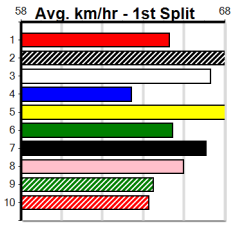

SPORTSBET SET A DEPOSIT LIMIT

Distance: 390m, Race Type: Grade 5, Total Prizemoney: \$2,925
 1st: \$1,950, 2nd: \$600, 3rd: \$300, 4th: \$75

12

8:57PM

(VIC time)

FRONT COVER (5) has the speed to cross and lead and she should give them something to catch. EL DORA (2) is better than her past two runs and she can come out running. TINKER MAV (1) was brilliant when resuming from a spell.