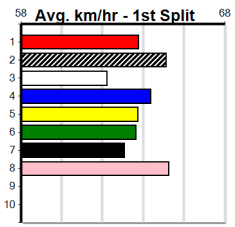

GRV VICBRED DISTANCE SERIES HT2 (0-

Distance: 650m, Race Type: Restricted Win Heat, Total Prizemoney: \$3,940
1st: \$2,640, 2nd: \$815, 3rd: \$410, 4th: \$75

5

6:38PM

(VIC time)

WINDSOR GIRL (4) has continued to get better with each run and she was brilliant when placed here last week. VIDEO REFEREE (1) is showing promise and he is drawn to be on the pace throughout. KIPTUM (8) just needs luck through the bend.