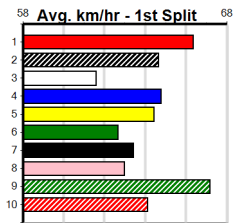

CASSIGN DESIGN

Distance: 450m, Race Type: Mixed 6/7, Total Prizemoney: $2,925
1st: $1,950, 2nd: $600, 3rd: $300, 4th: $75

7
7:13PM
(VIC time)

TALCOTT BALE (1) was dominant when scoring at Geelong and the runner up franked the form with a top win at Ballarat on Monday. RESPECT ADVOCACY (8) is suitably drawn wide and he will be prominent throughout. LANFRANCO (3) has a big motor

Watchdog Tips: **1** **8** **3** **5** **Bet:** **Win 1**