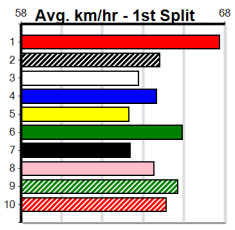

WANNON FUNCTION CENTRE

Distance: 450m, Race Type: Grade 5, Total Prizemoney: $2,925
1st: $1,950, 2nd: $600, 3rd: $300, 4th: $75

6

6:55PM

(VIC time)

ANNA YOU PEST (1) will appreciate the drop in class and she is drawn to lead from go to whoa.
BELLA LA VITA (4) is a strong type and she just needs a little room early on, while MORaine MARCO (7) may be the value runner.

Watchdog Tips: 1 4 7 5 **Bet:** Box Trifecta 1,4,7,8 ($10 for 41.67%)