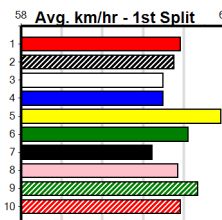

PADDY WANTS PATS

Distance: 390m, Race Type: Mixed 4/5, Total Prizemoney: \$3,360
1st: \$2,250, 2nd: \$690, 3rd: \$345, 4th: \$75

10

8:16PM

(VIC time)

SHE DEVIL (8) is airborne at present and she should light them up through the first bend.
EXPLOSIVE DEBT (7) is better than his form reads and he will appreciate the drop in class. BOBBY (6) will be better for the run when resuming from a spell