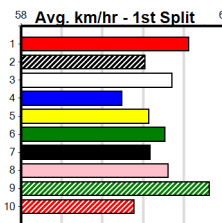

WOOD MOTORCYCLE & MOWER

Distance: 390m, Race Type: Mixed 6/7, Total Prizemoney: $2,925
1st: $1,950, 2nd: $600, 3rd: $300, 4th: $75

9

7:52PM

(VIC time)

BLACKPOOL SLADE (3) was desperately unlucky last time and he will find this a lot easier. QUEEN SHAKA (5) is showing promise and she can work into contention in the middle stages. TWO TOOTS (7) has pace to burn.

Watchdog Tips:

3

5

7

6

Bet:

Win 3