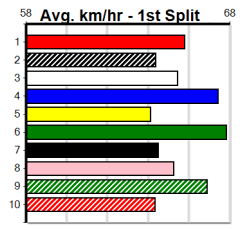

GRV VICBRED SERIES FINAL (1-4 WINS)

Distance: 390m, Race Type: Restricted Win Final, Total Prizemoney: \$11,025
1st: \$7,500, 2nd: \$2,300, 3rd: \$1,150, 4th: \$75

2

5:39PM

(VIC time)

HOUSE OF TURBO (6) destroyed his rivals when scoring here last week and he will prove hard to hold out again. MEMPHIS RAINS (5) is an improving type and he just needs a clear crack mid race. GRACILIS (4) is showing loads of potential