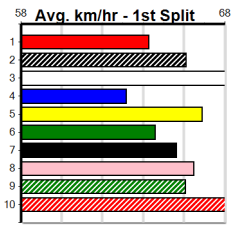

WARRNAMBOOL FENCING SPECIALISTS

Distance: 390m, Race Type: Grade 5, Total Prizemoney: \$2,925
1st: \$1,950, 2nd: \$600, 3rd: \$300, 4th: \$75

11

8:38PM

(VIC time)

HARTLEY BALE (2) turned in a big performance to score at Horsham and he looks very well graded in this event. DOT'S REDEEMER (1) is better than her form reads and she is drawn to lead for a long way. DISGUISE (7) won't be too far away