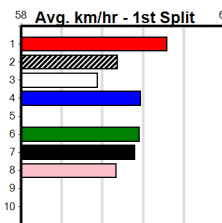

MATKO HIRE VETERANS (200+RANK)

Distance: 450m, Race Type: S/E Veteran, Total Prizemoney: $2,925

1st: $1,950, 2nd: $600, 3rd: $300, 4th: $75

3

6:01PM

(VIC time)

SHAKA BIG TONKS (8) is ideally drawn out wide and he should prove too classy in the run home. EL CAZADOR (4) can unwind a big finish and he just needs some luck in the early stages. SPRING AMMO (2) will be on the pace throughout.

Watchdog Tips: **8** **4** **2** **6** **Bet:** **Win 8**