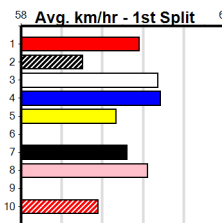

SPORTSBET BET WITH MATES

Distance: 450m, Race Type: Maiden, Total Prizemoney: $2,535
1st: $1,680, 2nd: $520, 3rd: $260, 4th: $75

1
5:23PM
(VIC time)

PAW ALEXIS (1) was far from disgraced in his debut run at Geelong and she will be better for the experience. OLLIE DEEDS (8) has continued to get better with every run and he will be strong in the run home. WHIPPING ALONG (7) has claims

Watchdog Tips: **1** **8** **7** **2** **Bet:** **Win 1**