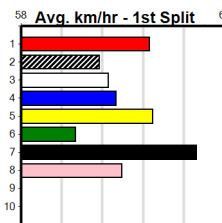

GRV VICBRED DISTANCE SERIES HT1 (0-

Distance: 650m, Race Type: Restricted Win Heat, Total Prizemoney: $3,940

1st: $2,640, 2nd: $815, 3rd: $410, 4th: $75

4

6:16PM

(VIC time)

ELLA'S BABE (3) has been enormous in her past two at Sandown and she is suited to this distance range. WEBLEC WRANGLER (1) was impressive last time and he can lead for a long way. PAYBACK (6) is showing plenty of promise

Watchdog Tips: **3** **1** **6** **7** **Bet:** Trifecta 1,3/1,3,6/1,3,6,7 ($10 - 125%)