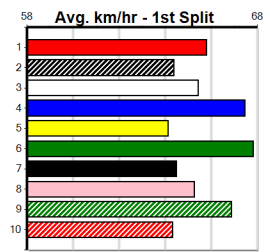

GRV VICBRED SERIES FINAL (1-4 WINS)

Distance: 390m, Race Type: Restricted Win Final, Total Prizemoney: $11,025
1st: $7,500, 2nd: $2,300, 3rd: $1,150, 4th: $75

HOUSE OF TURBO (6) destroyed his rivals when scoring here last week and he will prove hard to hold out again. MEMPHIS RAINS (5) is an improving type and he just needs a clear crack mid race. GRACILIS (4) is showing loads of potential

Watchdog Tips: 6 5 4 9 Bet: Trifecta 6/4,5,9/1,4,5,9 ($10 - 111.11%)

WALTER WALRUS [4] Gutsy heat winner, has the good draw, place $10.00
Owner(s): MIDDLE TOTE (SYN), H Bailey, J Aitken
Sire: ASTON DEE BEE Dam: MAJA MAHI MAHI
Trainer: Simone Fisher (Lara)

TRICKY DISCO [4] Racing well but may get crowded early, risky $10.00
Owner(s): D Melder
Sire: SUPERIOR PANAMA Dam: ASH STAR
Trainer: Marcus Lloyd (Anakie)

TINKER DOT [4] Needs to lead, suspect late, prefer to watch $10.00
Owner(s): Burns Racing (SYN), C Burns, J Burns
Sire: FERNANDO BALE Dam: TINKER MARY
Trainer: Jennifer Burns (Balliang)

GRACILIS [7] Tough draw but has great acceleration, threat $9.00
Owner(s): TABB FAMILY (SYN), M Tabb, S Tabb, K Tabb
Sire: ZAMBORA BROCKIE Dam: TEMPORALIS
Trainer: Mathew Tabb (Lara)

MEMPHIS RAINS [7] Continues to improve, good muster, danger $8.00
Owner(s): UP TO PAR RACING (SYN), T Wieland, J Thwaites, J Lock, B Doukas, B Clarke
Sire: TOMMY SHELBY Dam: FRANK'S GIRL
Trainer: Matthew Lanigan (Rowsley)