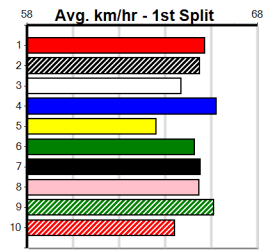

BROAD TREE CARE

Distance: 450m, Race Type: Mixed 4/5, Total Prizemoney: $3,360
1st: $2,250, 2nd: $690, 3rd: $345, 4th: $75

NAVY BLUE BUZZ (7) has been enormous in his past two here and he can go one better tonight. TINKER NORM (1) would prefer a wider draw but he has the class edge over his rivals. MORAINÉ ARNIE (8) is capable of causing an upset.

Watchdog Tips: 7 1 8 3 Bet: Win 7

TINKER NORM [4] Prefer out wide but has the class edge, danger $2.80
WRF Dog Jan-21 Sire: ORSON ALLEN Dam: GAWKER BALE
Owner(s): Burns Racing (SYN), C Burns, J Burns
Trainer: Craig Burns (Balliang)

DR. FALKOR [4] Another who needs a wider draw, place $6.00
BEF Dog Apr-20 Sire: BERNARDO Dam: DR. DAWN
Owner(s): DOCTORS KENNELS (SYN), J McMahon, J Gill
Trainer: Robert Tartaglia (Newcomb)

ORBIT BALE (NSW)[5] Racing with confidence, good muster, respect $10.00
BK Dog Nov-21 Sire: BARCIA BALE Dam: IVORIA BALE
Owner(s): B Wheeler
Trainer: Mark Delbridge (Balliang)

LALA TURBO [5] Likely to get crowded early on, prefer others $21.00
BK Dog May-21 Sire: KC AND ALL Dam: LALA SHIM
Owner(s): C Roberts
Trainer: Catherine Roberts (Terang)

BRUCE INTENTION [5] Shows promise but this is a rise in class $16.00
WBE Dog Nov-21 Sire: AUSSIE INFRARED Dam: JANE'S INTENTION
Owner(s): O'Neill Racing (SYN), T O'Neill, T O'Neill, M O'Neill
Trainer: Todd O'Neill (Pearcedale)

1

2

3

4

5