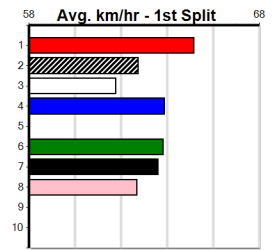

MATKO HIRE VETERANS (200+RANK)

Distance: 450m, Race Type: S/E Veteran, Total Prizemoney: $2,925
1st: $1,950, 2nd: $600, 3rd: $300, 4th: $75

SHAKA BIG TONKS (8) is ideally drawn out wide and he should prove too classy in the run home.
EL CAZADOR (4) can unwind a big finish and he just needs some luck in the early stages. SPRING
AMMO (2) will be on the pace throughout.

Watchdog Tips: 8 4 2 6 Bet: Win 8

MR. DEEDS [5] Lack of early speed is a worry, prefer to watch $10.00
BK Dog Sep-19 Sire: COSMIC RUMBLE Dam: MEPUNGA TIARA
Trainer: Vicki Anders (Koroit)
Winning Distances: < 300m (0) 300 - 399m (0) 400 - 499m (7) 500 - 599m (2) 600 - 699m (0) > 700m (0)
Winning Weights: 30.8(1) 31.3(1) 31.6(1) 31.7(2) 32.3(2) 32.4(1) 32.6(1)
Box History table and Prize Best Starts table included.

SPRING AMMO (SA)[4] No luck of late, has early speed, can threaten $4.60
BK Dog Jan-20 Sire: SPRING GUN Dam: SPRING GRACE
Trainer: Lisa Delbridge (Balliang)
Winning Distances: < 300m (0) 300 - 399m (10) 400 - 499m (18) 500 - 599m (4) 600 - 699m (0) > 700m (0)
Winning Weights: 32.0(1) 32.5(3) 32.6(3) 32.7(1) 32.8(4) 33.0(4) 33.4(1) 33.6(1) 33.7(1) 33.8(1) 33.9(1) 34.1(2) 34.4(1)
Box History table and Prize Best Starts table included.

SPARTAN LEGEND [5] Good record here but drawn to find bother $8.00
BD Dog Apr-20 Sire: MOREIRA Dam: DIAMOND ROCKS
Trainer: Trent Blacker (Mitchell Park)
Winning Distances: < 300m (0) 300 - 399m (0) 400 - 499m (8) 500 - 599m (1) 600 - 699m (0) > 700m (0)
Winning Weights: 31.0(1) 31.1(1) 31.3(1) 31.4(1) 31.5(1) 31.6(1) 31.8(1) 32.1(1) 32.3(1)
Box History table and Prize Best Starts table included.

EL CAZADOR [5] Can unwind a strong finish, danger with luck $4.00
BK Dog Oct-18 Sire: AUSSIE INFRARED Dam: SACHI
Trainer: Tracey Deglaitis (Moolap)
Winning Distances: < 300m (0) 300 - 399m (0) 400 - 499m (9) 500 - 599m (7) 600 - 699m (1) > 700m (0)
Winning Weights: 32.2(1) 32.3(3) 32.4(1) 32.5(2) 32.6(1) 32.8(1) 32.9(4) 33.1(2) 33.2(1) 33.6(1)
Box History table and Prize Best Starts table included.

*** VACANT BOX ***
Owner(s):
Winning Distances: < 300m (0) 300 - 399m (0) 400 - 499m (0) 500 - 599m (0) 600 - 699m (0) > 700m (0)
Winning Weights:
Trainer:
Box History

1

2

3

4

5