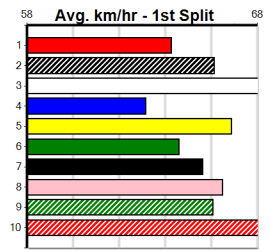

WARRNAMBOOL FENCING SPECIALISTS

Distance: 390m, Race Type: Grade 5, Total Prizemoney: $2,925
1st: $1,950, 2nd: $600, 3rd: $300, 4th: $75

HARTLEY BALE (2) turned in a big performance to score at Horsham and he looks very well graded in this event. DOT'S REDEEMER (1) is better than her form reads and she is drawn to lead for a long way. DISGUISE (7) won't be too far away

Watchdog Tips: 2 1 7 9 Bet: Win 2

DOT'S REDEEMER [5] Drawn to be on the pace throughout, danger $4.80
Owner(s): MILLIONAIRES (SYN), J Farrugia, A Farrugia
Winning Distances: < 300m (0) 300 - 399m (3) 400 - 499m (6) 500 - 599m (0) 600 - 699m (0) > 700m (0)
Box History table and Prize Best Starts table included.

HARTLEY BALE (NSW)[5] Big effort to score at Horsham, go close $4.20
Owner(s): A Gurry
Winning Distances: < 300m (0) 300 - 399m (8) 400 - 499m (6) 500 - 599m (0) 600 - 699m (0) > 700m (0)
Box History table and Prize Best Starts table included.

BANK ON FRANKIE [5] Great win last time but this is harder, next time $16.00
Owner(s): M Roberts
Winning Distances: < 300m (0) 300 - 399m (8) 400 - 499m (1) 500 - 599m (0) 600 - 699m (0) > 700m (0)
Box History table and Prize Best Starts table included.

SPRING WATCH (SA)[5] Tough draw but has early speed, place claims $6.50
Owner(s): G Black
Winning Distances: < 300m (0) 300 - 399m (4) 400 - 499m (1) 500 - 599m (0) 600 - 699m (0) > 700m (0)
Box History table and Prize Best Starts table included.

CHESTER DEEDS [5] *** SCRATCHED *** $99.00
Owner(s): G Anders
Winning Distances: < 300m (0) 300 - 399m (3) 400 - 499m (0) 500 - 599m (0) 600 - 699m (0) > 700m (0)
Box History table and Prize Best Starts table included.