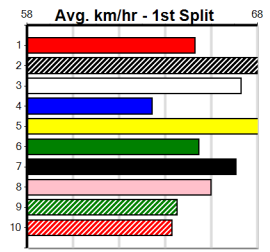

SPORTSBET SET A DEPOSIT LIMIT

Distance: 390m, Race Type: Grade 5, Total Prizemoney: $2,925
1st: $1,950, 2nd: $600, 3rd: $300, 4th: $75

FRONT COVER (5) has the speed to cross and lead and she should give them something to catch. EL DORA (2) is better than her past two runs and she can come out running. TINKER MAV (1) was brilliant when resuming from a spell.

Watchdog Tips: 5 2 1 6 Bet: Win 5

TINKER MAV [5] Impressive when resuming, well drawn, threat $3.60
RBD Dog Jan-21 Sire: ORSON ALLEN Dam: GAWKER BALE
Owner(s): Burns Racing (SYN), C Burns, J Burns
Trainer: Craig Burns (Balliang)

EL DORA [5] Better than her past two, fast early, danger $4.20
F Bitch Sep-21 Sire: ZAMBORA BROCKIE Dam: CAWBOURNE DOLLY
Owner(s): T Deglaitis
Trainer: Ebony Deglaitis (Moolap)

SNOWY'S SISTER [5] Every chance last time, place claims look best $10.00
BK Bitch Mar-20 Sire: MEPUNGA BLAZER Dam: UNMID BALE
Owner(s): P Karalekas
Trainer: Tracey Deglaitis (Moolap)

TINKER GOOSE [5] Can miss away, pace in five is a worry, tested $8.00
RF Dog Jan-21 Sire: ORSON ALLEN Dam: GAWKER BALE
Owner(s): Burns Racing (SYN), C Burns, J Burns
Trainer: Craig Burns (Balliang)

FRONT COVER [5] Looks the leader, well graded, hard to reel in $4.20
BK Bitch Dec-21 Sire: TOMMY SHELBY Dam: CHLOE LOUISE
Owner(s): Wat Gor Pow (SYN), S Watson, B Power, I Arshad
Trainer: Margery Quick (Haddon)

1

2

3

4

5