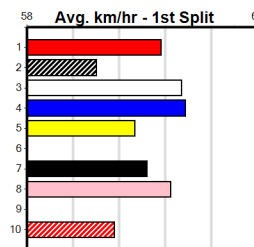

SPORTSBET BET WITH MATES

1
5:23PM

(VIC time)

Distance: 450m, Race Type: Maiden, Total Prizemoney: $2,535
1st: $1,680, 2nd: $520, 3rd: $260, 4th: $75

PAW ALEXIS (1) was far from disgraced in his debut run at Geelong and she will be better for the experience. OLLIE DEEDS (8) has continued to get better with every run and he will be strong in the run home. WHIPPING ALONG (7) has claims

Watchdog Tips: **1** **8** **7** **2** **Bet:**

Form Box	Wgt	Dist	Track	Date	Time	BON	Margin	1st/2nd (Time)	PIR	Checked	Comment	W/R	Split 1	S/P	Grade	
1	PAW ALEXIS (NSW)[M] Far from disgraced on debut, hard to hold out $3.40															
	BEBD Bitch Jul-22 Sire: AUSSIE INFRARED Dam: DYNA PATTY Trainer: Mark Delbridge (Balliang)															
	Owner(s): B Wheeler															
	Winning Distances: < 300m (0) 300 - 399m (0) 400 - 499m (0) 500 - 599m (0) 600 - 699m (0) > 700m (0)															
	Winning Weights:															
	4th (1) 29.6 400 GEL R3 03-May-24 23.01 22.45 4.50L MARAIS BALE (22.70) M/54 8.75 $3.30 MH															
	Box History															
	<table border="1"> <thead> <tr> <th>Bx</th> <th>1st</th> <th>2nd</th> <th>3rd</th> <th>4th</th> <th>5th</th> <th>6th</th> <th>7th</th> <th>8th</th> </tr> </thead> <tbody> <tr><td>1</td><td></td><td></td><td></td><td>1</td><td></td><td></td><td></td><td></td></tr> <tr><td>2</td><td></td><td></td><td></td><td></td><td></td><td></td><td></td><td></td></tr> <tr><td>3</td><td></td><td></td><td></td><td></td><td></td><td></td><td></td><td></td></tr> <tr><td>4</td><td></td><td></td><td></td><td></td><td></td><td></td><td></td><td></td></tr> <tr><td>5</td><td></td><td></td><td></td><td></td><td></td><td></td><td></td><td></td></tr> <tr><td>6</td><td></td><td></td><td></td><td></td><td></td><td></td><td></td><td></td></tr> <tr><td>7</td><td></td><td></td><td></td><td></td><td></td><td></td><td></td><td></td></tr> <tr><td>8</td><td></td><td></td><td></td><td></td><td></td><td></td><td></td><td></td></tr> </tbody> </table>															
	Prize Best $75.00 FSH															
	Starts 1-0-0-0															
Trk/Dts 0-0-0-0																
APM 75																
Last 3 wins NOT included above																
2	PAW BODHI (NSW)[M] Better for the run on debut, must respect $8.00															
	BK Bitch Jul-22 Sire: ALLEN DEED Dam: FANTA BALE Trainer: Mark Delbridge (Balliang)															
	Owner(s): B Wheeler															
	Winning Distances: < 300m (0) 300 - 399m (0) 400 - 499m (0) 500 - 599m (0) 600 - 699m (0) > 700m (0)															
	Winning Weights:															
	7th (6) 28.5 400 GEL R9 03-May-24 23.99 22.45 17.00 KETCHIKAN KID (22.84) M/87 8.97 $17.90 MH															
	Box History															
	<table border="1"> <thead> <tr> <th>Bx</th> <th>1st</th> <th>2nd</th> <th>3rd</th> <th>4th</th> <th>5th</th> <th>6th</th> <th>7th</th> <th>8th</th> </tr> </thead> <tbody> <tr><td>1</td><td></td><td></td><td></td><td></td><td></td><td></td><td></td><td></td></tr> <tr><td>2</td><td></td><td></td><td></td><td></td><td></td><td></td><td></td><td></td></tr> <tr><td>3</td><td></td><td></td><td></td><td></td><td></td><td></td><td></td><td></td></tr> <tr><td>4</td><td></td><td></td><td></td><td></td><td></td><td></td><td></td><td></td></tr> <tr><td>5</td><td></td><td></td><td></td><td></td><td></td><td></td><td></td><td></td></tr> <tr><td>6</td><td></td><td></td><td></td><td></td><td></td><td></td><td>1</td><td></td></tr> <tr><td>7</td><td></td><td></td><td></td><td></td><td></td><td></td><td></td><td></td></tr> <tr><td>8</td><td></td><td></td><td></td><td></td><td></td><td></td><td></td><td></td></tr> </tbody> </table>															
	Prize Best $0.00 FSH															
	Starts 1-0-0-0															
Trk/Dts 0-0-0-0																
APM 0																
Last 3 wins NOT included above																
3	PAW ERINA (NSW)[M] Solid effort on debut, draw is a worry, place $4.60															
	RF Bitch Jul-22 Sire: ALLEN DEED Dam: FANTA BALE Trainer: Mark Delbridge (Balliang)															
	Owner(s): B Wheeler															
	Winning Distances: < 300m (0) 300 - 399m (0) 400 - 499m (0) 500 - 599m (0) 600 - 699m (0) > 700m (0)															
	Winning Weights:															
	5th (6) 25.9 400 GEL R3 03-May-24 23.09 22.45 6.00L MARAIS BALE (22.70) M/45 8.68 $7.60 MH															
	Box History