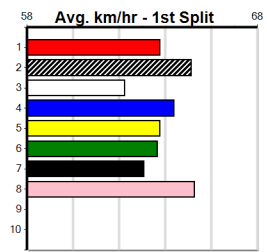

GRV VICBRED DISTANCE SERIES HT2 (0-4 W)

Distance: 650m, Race Type: Restricted Win Heat, Total Prizemoney: $3,940
1st: $2,640, 2nd: $815, 3rd: $410, 4th: $75

WINDSOR GIRL (4) has continued to get better with each run and she was brilliant when placed here last week. VIDEO REFEREE (1) is showing promise and he is drawn to be on the pace throughout. KIPTUM (8) just needs luck through the bend.

Watchdog Tips: 4 1 8 5 **Bet:** Box Trifecta 1,4,5,8 ($10 for 41.67%)

Form Box	Wgt	Dist	Track	Date	Time	BON	Margin	1st/2nd (Time)	PIR	Checked	Comment	WR	Split 1	S/P	Grade	
1	VIDEO REFEREE [5] $4.80															
	BE Dog Mar-22 Sire: TOMMY SHELBY Dam: ART NOVEAU															
	Owner(s): CHAMPAGNE PTN (SYN), S Smith, A Langton															
	Trainer: Angela Langton (Anakie)															
	Winning Distances: < 300m (0) 300 - 399m (0) 400 - 499m (0) 500 - 599m (3) 600 - 699m (0) > 700m (0)															
	Winning Weights: 32.8(1) 32.9(1) 33.1(1)															
	7th (6) 32.7 525 MEA R1 02-Mar-24 30.91 29.67 12.00 CABAO KYANITE (30.09) S/6667 . . . . . 5.28 $22.20 7															
	6th (7) 33.4 595 SAP R5 10-Mar-24 35.02 34.01 9.00L PASS MARK (34.39) M/5455 . . . . . 9.38 $27.50 RWH															
	1st (3) 33.1 595 SAP R4 24-Mar-24 34.73 34.31 1.00L BUSTLING BULL (34.79) M/2111 . . . . . SW . 9.36 $3.40 RW															
	4th (8) 33.1 600 MEA R9 30-Mar-24 35.24 34.35 9.00L GO SEEK REECE (34.64) S/6534 . . . . . 9.53 $9.30 X67															
4th (8) 33.2 600 MEA R1 06-Apr-24 34.79 34.61 2.25L WINDSOR GIRL (34.63) S/7433 . . . . . 9.29 $9.10 X67																
3rd (7) 33.0 595 SAN R1 18-Apr-24 35.16 34.47 9.00L KIPTUM (34.56) M/4444 . . . . . 9.46 $16.20 X67																
1st (1) 32.8 525 MEA R2 27-Apr-24 30.07 29.69 0.75L REITERATE (30.11) M/6111 . . . . . 5.26 $10.80 X67																
6th (1) 33.1 525 MEA R12 04-May-24 30.84 29.61 12.00 LADY WILSON (30.07) M/8666 . . . . . 5.35 $3.10 5																
Last 3 wins NOT included above																
1st (7) 32.9 525 MEP R1 07-Feb-24 30.65 30.10 0.50L TRESPASSING (30.68) M/5332 . . . . . 5.29 $30.10 MH																
Box History																
<table border="1" style="width: 100%; border-collapse: collapse;"> <thead> <tr> <th>Bx</th> <th>1st</th> <th>2nd</th> <th>3rd</th> <th>4th</th> <th>5th</th> <th>6th</th> <th>7th</th> <th>8th</th> </tr> </thead> <tbody> <tr><td>1</td><td>1</td><td></td><td></td><td></td><td></td><td></td><td></td><td></td></tr> <tr><td>2</td><td></td><td></td><td></td><td></td><td></td><td></td><td></td><td></td></tr> <tr><td>3</td><td>1</td><td></td><td></td><td></td><td>1</td><td></td><td></td><td></td></tr> <tr><td>4</td><td></td><td>1</td><td></td><td>1</td><td></td><td></td><td></td><td></td></tr> <tr><td>5</td><td></td><td></td><td></td><td></td><td></td><td></td><td></td><td>1</td></tr> <tr><td>6</td><td></td><td></td><td>1</td><td>1</td><td></td><td></td><td></td><td>1</td></tr> <tr><td>7</td><td>1</td><td></td><td>1</td><td>1</td><td>1</td><td>1</td><td></td><td></td></tr> <tr><td>8</td><td></td><td></td><td></td><td>2</td><td></td><td></td><td></td><td></td></tr> </tbody> </table>																
<table border="1" style="width: 100%; border-collapse: collapse;"> <tr> <td>Prize Best</td> <td colspan="7"></td> <td>$14490.00</td> </tr> <tr> <td>Starts</td> <td colspan="7"></td> <td>FSH</td> </tr> <tr> <td>Trk/Dts</td> <td colspan="7"></td> <td>17-3-1-2</td> </tr> <tr> <td>APM</td> <td colspan="7"></td> <td>0-0-0-0</td> </tr> <tr> <td colspan="7"></td> <td>11282</td> </tr> </table>