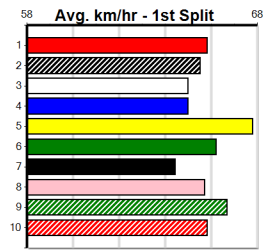

PADDY WANTS PATS

Distance: 390m, Race Type: Mixed 4/5, Total Prizemoney: $3,360
1st: $2,250, 2nd: $690, 3rd: $345, 4th: $75

SHE DEVIL (8) is airborne at present and she should light them up through the first bend.
EXPLOSIVE DEBT (7) is better than his form reads and he will appreciate the drop in class. BOBBY (6) will be better for the run when resuming from a spell

Watchdog Tips: 8 7 6 4 Bet: Win 8

PURSUIT [5] Flying at present but prefer around Mt Gambier $6.00
Owner(s): C Cameron
Winning Distances: < 300m (0) 300 - 399m (3) 400 - 499m (8) 500 - 599m (0) 600 - 699m (0) > 700m (0)
Trainer: Peter Crawley (Mortlake)

GAS MAN [4] Needs to lead, prefer out wide, next time $12.00
Owner(s): M Roberts
Winning Distances: < 300m (0) 300 - 399m (5) 400 - 499m (3) 500 - 599m (0) 600 - 699m (0) > 700m (0)
Trainer: Mark Roberts (Terang)

MORaine MARVEL [4] Likely to get crowded early, prefer others $16.00
Owner(s): MORaine (SYN), G Judd, S Judd
Winning Distances: < 300m (0) 300 - 399m (3) 400 - 499m (1) 500 - 599m (1) 600 - 699m (0) > 700m (0)
Trainer: Glenn Judd (Noorat)

SAINT MICK [5] Resuming, showed promise last prep, respect $7.50
Owner(s): P Byrne
Winning Distances: < 300m (0) 300 - 399m (5) 400 - 499m (1) 500 - 599m (0) 600 - 699m (0) > 700m (0)
Trainer: Narelle Byrne (Koroit)

XYLUS BALE (NSW)[5] Resuming, good record here, can run a drum $6.00
Owner(s): A Gurry
Winning Distances: < 300m (0) 300 - 399m (6) 400 - 499m (9) 500 - 599m (2) 600 - 699m (0) > 700m (0)
Trainer: Andrea Gurry (Nhili)

1

2

3

4

5