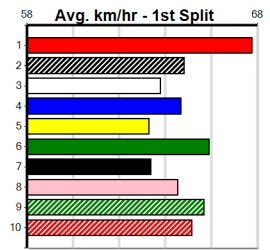

WANNON FUNCTION CENTRE

Distance: 450m, Race Type: Grade 5, Total Prizemoney: $2,925
1st: $1,950, 2nd: $600, 3rd: $300, 4th: $75

ANNA YOU PEST (1) will appreciate the drop in class and she is drawn to lead from go to whoa.
BELLA LA VITA (4) is a strong type and she just needs a little room early on, while MORaine
MARCO (7) may be the value runner.

Watchdog Tips: 1 4 7 5 Bet: Box Trifecta 1,4,7,8 ($10 for 41.67%)

Form Box Wgt Dist Track Date Time BON Margin 1st/2nd (Time) PIR Checked Comment W/R Split 1 S/P Grade
ANNA YOU PEST [5] Drawn to lead, class edge, hard to reel in $3.40
BE Bitch Mar-21 Sire: LIGHTNING FRANK Dam: RIXY YA PEST
Owner(s): G Hunt
Trainer: Gary Hunt (Cudgee)

RUSHMORE RED [5] Solid muster but may get crowded, place best $10.00
F Dog Mar-21 Sire: PINDARI EXPRESS Dam: KUMBIA LASS
Owner(s): CHAMPAGNE PTN (SYN), S Smith, A Langton
Trainer: Angela Langton (Anakie)

CLOUDY WREN [5] Showing promise but this is harder, next time $7.00
BD Bitch Mar-22 Sire: TOMMY SHELBY Dam: IVY WREN
Owner(s): S Bruce
Trainer: Stephen Bruce (Warrnambool)

BELLA LA VITA [5] Powerful type, big danger with a clear run $6.00
BD Bitch May-21 Sire: HARD STYLE RICO Dam: SACHI
Owner(s): T Deglaitis
Trainer: Troy Deglaitis (Moolap)

AUSSIE BRONZE [5] Racing well, settles on the speed, keep safe $4.20
F Bitch Dec-20 Sire: AUSSIE INFRARED Dam: CAWBOURNE DOLLY
Owner(s): T Deglaitis
Trainer: Tracey Deglaitis (Moolap)

1

2

3

4

5