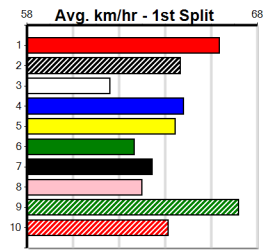

CASSIGN DESIGN

Distance: 450m, Race Type: Mixed 6/7, Total Prizemoney: $2,925
1st: $1,950, 2nd: $600, 3rd: $300, 4th: $75

TALCOTT BALE (1) was dominant when scoring at Geelong and the runner up franked the form with a top win at Ballarat on Monday. RESPECT ADVOCACY (8) is suitably drawn out wide and he will be prominent throughout. LANFRANCO (3) has a big motor

Watchdog Tips: 1 8 3 5 **Bet:** Win 1

1

TALCOTT BALE (NSW)[6] **$3.60**

Cracking win last time, drawn to lead, yes

BK Dog **May-22** Sire: ALLEN DEED Dam: WANNA ALLEN Trainer: Rebecca Gibbons (Avalon)

Owner(s): B Wheeler

Winning Distances: < 300m (0) 300 - 399m (1) 400 - 499m (1) 500 - 599m (0) 600 - 699m (0) > 700m (0)

Winning Weights: 31.4(1) 31.5(1)

Run	Pos	Wgt	Dist	Track	Date	Time	BOB	Margin	1st/2nd (Time)	PIR	Checked	Comment	WR	Split 1	S/P	Grade
1st (2)	31.4	390	BAL	R1	10-Apr-24	22.13	21.89	3.75L	SUDOKU CARMELLO (22.38)	Q/11				8.39	$7.00	M
5th (6)	31.2	450	BAL	R9	17-Apr-24	26.21	25.13	6.50L	ZIPPING KENDRICK (25.77)	M/533				6.73	$6.60	X67
2nd (4)	31.3	400	GEL	R9	26-Apr-24	22.70	22.29	2.00L	COMBO COL (22.57)	M/22				8.47	$2.20	X67
1st (4)	31.5	400	GEL	R11	03-May-24	22.45	22.45	1.00L	NO RIGHT TURNS (22.52)	M/11				8.27	$2.50	X67

Last 3 wins NOT included above

Box History

Bx	1st	2nd	3rd	4th	5th	6th	7th	8th
1								
2	1							
3								
4	1	1						
5								
6					1			
7								
8								

Prize Best Starts Trk/Dts APM

$4230.00 FSH
4-2-1-0
0-0-0-0
4230

2

RUBEN RHODE [6] **$10.00**

Shows promise but prefer over slightly longer

BK Dog **Mar-22** Sire: COSMIC RUMBLE Dam: DELTA RHODE Trainer: Rocky Crisafi (Pakenham)

Owner(s): N Mccullagh

Winning Distances: < 300m (0) 300 - 399m (0) 400 - 499m (0) 500 - 599m (2) 600 - 699m (0) > 700m (0)

Winning Weights: 32.1(2)

Run	Pos	Wgt	Dist	Track	Date	Time	BOB	Margin	1st/2nd (Time)	PIR	Checked	Comment	WR	Split 1	S/P	Grade
1st (1)	32.1	515	SAP	R1	10-Mar-24	29.87	29.77	3.75L	FLYING DINAR (30.13)	Q/1111				5.26	$5.10	M
3rd (4)	31.8	515	SAP	R4	17-Mar-24	29.94	29.41	4.25L	RITZA LEWIS (29.66)	S/6433				5.33	$2.70	X67H
6th (1)	32.2	515	SAN	R1	21-Mar-24	30.27	29.27	11.00	SON OF GHOST (29.57)	M/6446				5.29	$4.50	X67F
2nd (5)	32.3	450	WBL	R4	04-Apr-24	25.84	24.72	4.50L	LEO BALE (25.53)	M/433				6.76	$6.10	X67H
2nd (4)	32.1	450	WBL	R5	11-Apr-24	25.63	25.08	1.75L	ASTON IGGY (25.51)	S/555				6.78	$15.90	X67F
1st (2)	32.1	515	SAP	R9	28-Apr-24	29.81	29.50	2.75L	DAINTREE TIGER (30.00)	M/2222				5.22	$1.50	7
6th (5)	32.3	515	SAN	R2	02-May-24	30.53	29.33	18.00	ZIPPING KAI (29.33)	M/7687				5.26	$15.30	X67

Last 3 wins NOT included above

Box History

Bx	1st	2nd	3rd	4th	5th	6th	7th	8th
1	1							
2	1							
3								
4		1	1					
5		1				1		
6								
7								
8								

Prize Best Starts Trk/Dts APM

$5765.00 NBT
7-2-2-1
2-0-2-0
5196