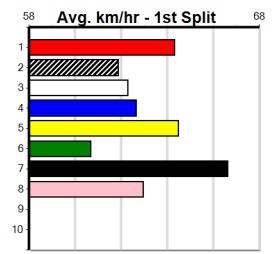

GRV VICBRED DISTANCE SERIES HT1 (0-4 W)

4

6:16PM

(VIC time)

Distance: 650m, Race Type: Restricted Win Heat, Total Prizemoney: $3,940
1st: $2,640, 2nd: $815, 3rd: $410, 4th: $75

ELLA'S BABE (3) has been enormous in her past two at Sandown and she is suited to this distance range. WEBLEC WRANGLER (1) was impressive last time and he can lead for a long way.
PAYBACK (6) is showing plenty of promise

Watchdog Tips: 3 1 6 7 **Bet:** Trifecta 1,3/1,3,6/1,3,6,7 ($10 - 125%)

1

WEBLEC WRANGLER [5] **$6.00**

BD Dog Jan-22 **Sire: KINLOCH BRAE Dam: WEBLEC BELLE**

Owner(s): K Muscat **Trainer: Kylie Muscat (Ocean Grove)**

Winning Distances: < 300m (0) 300 - 399m (0) 400 - 499m (3) 500 - 599m (0) 600 - 699m (0) > 700m (0)

Winning Weights: 32.8(2) 33.0(1)

Run	Pos	Wgt	Dist	Track	Date	Time	BOB	Margin	1st/2nd (Time)	PIR	Checked	Comment	WR	Split 1	S/P	Grade
2nd	(2)	32.9	525	MEP	R9	20-Mar-24	30.69	30.00	0.50L SHAKE AND BAKE (30.67)	M/4333	.	.	.	5.32	$11.50	X67
8th	(1)	33.1	595	SAP	R5	24-Mar-24	36.33	34.31	19.00 REV OLIVE (35.01)	M/6888	.	.	.	9.70	$5.50	RW
8th	(4)	33.3	600	MEA	R9	30-Mar-24	35.67	34.35	15.00 GO SEEK REECE (34.64)	M/8888	.	.	.	9.72	$34.50	X67
4th	(7)	33.3	525	MEP	R4	03-Apr-24	30.63	29.91	5.50L BUN TORNADO (30.28)	M/3445	.	.	.	5.24	$90.40	X67H
3rd	(4)	32.9	525	MEP	R5	10-Apr-24	30.69	29.82	2.25L WREN BALE (30.55)	S/7774	.	.	.	5.38	$23.10	X67
1st	(8)	32.8	450	WBL	R7	15-Apr-24	25.58	25.47	4.50L FAR AWAY TEARS (25.89)	Q/621	.	.	.	6.88	$1.20	6G
6th	(2)	33.0	680	GEL	R6	19-Apr-24	39.78	39.28	7.50L OSANNA BALE (39.28)	M/2355	.	.	.	18.67	$39.60	S
2nd	(6)	33.4	680	GEL	R6	03-May-24	39.44	39.33	1.75L RIPTIDE RUSLIE (39.33)	M/2223	.	SW	.	18.62	$25.10	5

Last 3 wins NOT included above

1st	(7)	32.8	460	GEL	R1	14-Nov-23	26.14	26.03	0.75L GO SEEK ARIANNA (26.19)	M/222	.	.	.	6.71	$3.80	M
1st	(7)	33.0	460	GEL	R7	12-Dec-23	26.14	26.09	0.10L CABAO ELDERBERRY	Q/546	.	.	.	6.81	$3.60	RW

Box History

Bx	1st	2nd	3rd	4th	5th	6th	7th	8th
1					1			2
2	1	3	1			2	1	1
3				1				
4		2	1					1
5					2			1
6		2		1	1			
7	2							1
8	1			1		1		

Prize Best Starts Trk/Dts APM: $8925.00 FSTD 34-3-7-4 0-0-0-0 5500

2

HARVEY INTENTION [M] **$26.00**

BD Dog Nov-21 **Sire: AUSSIE INFRARED Dam: JANE'S INTENTION**

Owner(s): O'Neill Racing (SYN), T O'Neill, T O'Neill, T O'Neill, M O'Neill **Trainer: Todd O'Neill (Pearcedale)**

Winning Distances: < 300m (0) 300 - 399m (0) 400 - 499m (0) 500 - 599m (0) 600 - 699m (0) > 700m (0)

Winning Weights:

Run	Pos	Wgt	Dist	Track	Date	Time	BOB	Margin	1st/2nd (Time)	PIR	Checked	Comment	WR	Split 1	S/P	Grade
2nd	(8)	36.1	450	TRA	R1	26-Feb-24	25.82	25.44	2.75L PENNY INTENTION (25.65)	M/533	.	.	.	6.97	$4.80	M
3rd	(5)	36.3	395	TRA	R1	04-Mar-24	22.71	21.95	2.25L RANGER'S GIRL (22.56)	S/855	.	.	.	4.00	$6.20	T3-M
4th	(8)	36.3	510	SLE	R1	07-Mar-24	29.83	28.84	5.50L OSCAR INTENTION (29.46)	M/654	.	.	.	9.63	$7.00	M
5th	(1)	37.1	680	WGL	R4	12-Mar-24	40.65	39.09	4.50L WILD CASH (40.35)	S/434	.	.	.	18.89	$31.30	RWH
5th	(2)	36.5	400	GEL	R1	26-Mar-24	23.25	22.68	5.50L STEP ON AIR (22.89)	M/55	.	.	.	8.82	$4.40	M
2nd	(8)	36.2	595	SAP	R3	31-Mar-24	35.39	34.59	8.50L PAYBACK (34.83)	M/4432	.	VO	.	9.82	$2.70	RW
2nd	(2)	36.1	595	SAP	R3	07-Apr-24	35.07	34.23	13.00 ELLA'S BABE (34.23)	M/4444	.	.	.	9.63	$6.20	RW
5th	(1)	35.7	435	SLE	R1	14-Apr-24	25.26	24.32	9.00L JOROGUMO (24.63)	Q/355	.	.	.	5.42	$19.20	M

Last 3 wins NOT included above

Box History

Bx	1st	2nd	3rd	4th	5th	6th	7th	8th
1					2			
2		1			1			
3								
4					1	1		
5			1					
6								
7			1					
8		2		1		1		

Prize Best Starts Trk/Dts APM: $2455.00 FSH 13-0-3-2 0-0-0-0 1903