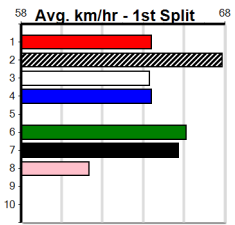

SPORTSBET BS RESPONSIBLY

Distance: 350m, Race Type: Mixed 6/7, Total Prizemoney: $2,925
1st: $1,950, 2nd: $600, 3rd: $300, 4th: $75

4

8:12PM

(VIC time)

HELLO EASY (4) posted a quick 19.57 win here on Monday and a repeat effort would have her winning. ANNA (8) can come out running in her races and looks a big danger. URANA PANDA (7) is a must for exotic players.

Watchdog Tips:

4 8 7 6

Bet:

Win 4