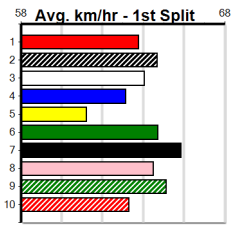

MR AUDACIOUS @ STUD

Distance: 500m, Race Type: Mixed 4/5, Total Prizemoney: $3,875
1st: $2,600, 2nd: $800, 3rd: $400, 4th: $75

Track specialist PLAY THE VICTIM (7) is expected to find the lead at some stage and looks an each way special. DR.ASHER (6) is as talented as any of his rivals here and just needs an ounce of luck. ENGELKE ROAD (4) shows promise.

Watchdog Tips:

7

6

4

2

Bet:

Win 7

Main table containing race details for rounds 1-10, including horse names, trainers, owners, and odds.