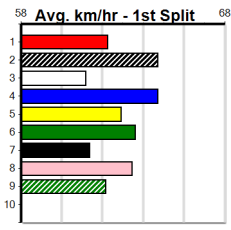

SINCLAIR CONTRACTING

Distance: 395m, Race Type: Grade 5, Total Prizemoney: $2,925
1st: $1,950, 2nd: $600, 3rd: $300, 4th: $75

11

10:37PM
(VIC time)

VELUZA BALE (2) could get a nice sit behind likely leader SPEED MERCHANT (1) and prove too strong in the run to the line. ASTON PLUS (3) powered to the line to score last time and looks a solid each way chance.

Watchdog Tips: **2** **1** **3** **7** **Bet:** **Box Quinella 1,2,3 ($10 for 333.33%)**