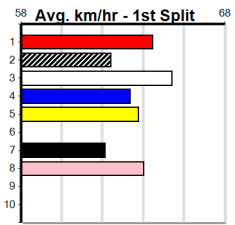

HARD STYLE RICO @ STUD

Distance: 395m, Race Type: Mixed 6/7, Total Prizemoney: $2,925
1st: $1,950, 2nd: $600, 3rd: $300, 4th: $75

Watchdog Tips:

3

2

8

4

Bet:

Win 3

Main table containing race details for 10 races, including horse names, trainers, owners, and betting information.