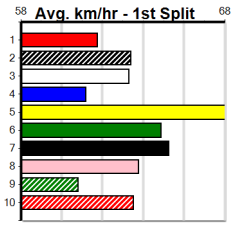

KISS PROFESSIONAL SOLUTIONS

Distance: 450m, Race Type: Mixed 4/5, Total Prizemoney: $3,360
1st: $2,250, 2nd: $690, 3rd: $345, 4th: $75

6

8:59PM

(VIC time)

ELLIANA (8) is the class runner and is drawn to put her best paw forward. FIGHT THE FIGHT (1) should settle top 3 and is ideally drawn. DAINTREE DAMAGE (7) once fully balanced can go into overdrive.

Watchdog Tips: **8** **1** **7** **4** **Bet:** **Box Trifecta 1,7,8 ($10 for 166.67%)**