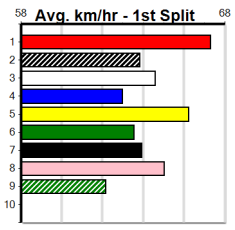

Traralgon

10
10:16PM
(VIC time)

HOOKED ON SCOTCH @ STUD

Distance: 395m, Race Type: Mixed 4/5, Total Prizemoney: $3,360
1st: $2,250, 2nd: $690, 3rd: $345, 4th: $75

DR. UNITED (6) likes to race wide in his races and he looks suited to a race of this nature.
GREMLIN (5) once fully balanced has a serious motor and should get early cover off the top elect.
FIREWORKS (1) excels off this draw.

Watchdog Tips: **6** **5** **1** **3** **Bet:** **Box Trifecta 1,3,5,6 ($10 for 41.67%)**