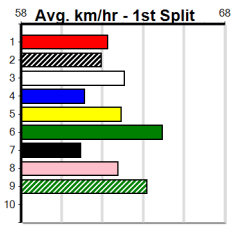

Traralgon

NAK SIGNS (250+ RANK)

Distance: 500m, Race Type: Grade 5 No Penalty, Total Prizemoney: $3,340
1st: $2,230, 2nd: $690, 3rd: $345, 4th: $75

7
9:15PM
(VIC time)

ERZA SCARLET (8) continues to elevate her level of racing and can make it four wins in a row here.
TAMMY (6) resumed from a six month spell with an encouraging second here last week and will be better for the run.

Watchdog Tips: **8** **6** **2** **4** **Bet:** Trifecta 6,8/2,6,8/2,4,6,8 ($10 - 125%)