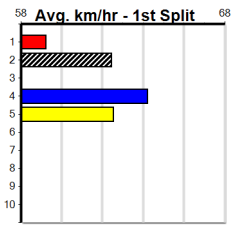

Traralgon

ZACK MONELLI @ STUD

Distance: 395m, Race Type: Maiden, Total Prizemoney: $2,535
1st: $1,680, 2nd: $520, 3rd: $260, 4th: $75

2

7:34PM

(VIC time)

SACRED SWORD (2) mid race speed was impressive in both of his placings and looks suited to a race of this nature. RIO WHIZZER (4) once fully balanced has a good engine and can make a mid race move.

Watchdog Tips: **2** **4** **5** **8** **Bet:** **Box Trifecta 2,4,5,8 ($10 for 41.67%)**

Winning Boxes

Form	Box	Weight	Dist	Track	Date	Time	BON	Margin	1st/2nd (Time)	PIR	Checked	Comment	WR	Split 1	S/P	Grade	
1	ARKSTORM [M]											<i>Never a factor on debut, may need more time.</i>					
RBD	D				May-22							WILL IT RAIN					$16.00
Trainer: Brett Mackie (Tooradin)																	
7th (7)	29.6	400	WGL	R2	30-Apr-24	23.93	22.27		15.00	HOW HIGH CONGA (22.90)	M/76				9.02	$19.10	M
Owner(s): A Lie																	
<table border="1"> <caption>Winning Boxes</caption> <thead> <tr><th>1</th><th>2</th><th>3</th><th>4</th><th>5</th><th>6</th><th>7</th><th>8</th></tr> </thead> <tbody> <tr><td>Prize</td><td></td><td></td><td></td><td></td><td></td><td></td><td></td><td>$0.00</td></tr> <tr><td>Best</td><td></td><td></td><td></td><td></td><td></td><td></td><td></td><td>FSH</td></tr> <tr><td>Starts</td><td></td><td></td><td></td><td></td><td></td><td></td><td></td><td>1-0-0-0</td></tr> <tr><td>Trk/Dst</td><td></td><td></td><td></td><td></td><td></td><td></td><td></td><td>0-0-0-0</td></tr> <tr><td>APM</td><td></td><td></td><td></td><td></td><td></td><td></td><td></td><td>$0</td></tr> </tbody> </table>																	
2	SACRED SWORD [M]											<i>Mid race speed, will keep improving, go close.</i>					
BK	D				Feb-22							JUNIPER PEARL					$4.00
Trainer: Brett Mackie (Tooradin)																	
2nd (2)	34.3	395	TRA	R1	01-May-24	22.38	21.88		0.25	LLAKEVIEW DECEAH (22.37)	M/223				3.75	$5.10	M
2nd (6)	34.5	400	WGL	R1	07-May-24	23.01	22.47		4.50	STIFLER (22.71)	M/42				8.74	$4.00	M
Owner(s): A Lie																	
<table border="1"> <caption>Winning Boxes</caption> <thead> <tr><th>1</th><th>2</th><th>3</th><th>4</th><th>5</th><th>6</th><th>7</th><th>8</th></tr> </thead> <tbody> <tr><td>Prize</td><td></td><td></td><td></td><td></td><td></td><td></td><td></td><td>$1,040.00</td></tr> <tr><td>Best</td><td></td><td></td><td></td><td></td><td></td><td></td><td></td><td>NBT</td></tr> <tr><td>Starts</td><td></td><td></td><td></td><td></td><td></td><td></td><td></td><td>2-0-2-0</td></tr> <tr><td>Trk/Dst</td><td></td><td></td><td></td><td></td><td></td><td></td><td></td><td>1-0-1-0</td></tr> <tr><td>APM</td><td></td><td></td><td></td><td></td><td></td><td></td><td></td><td>$1040</td></tr> </tbody> </table>																	
3	*** VACANT BOX ***																
Trainer:																	
Owner(s):																	
4	RIO WHIZZER [M]											<i>Top effort here last week, major player.</i>					
BK	B				May-22							CROWDZA COMING					$4.00
Trainer: John Boreland (Seaspray)																	
2nd (5)	26.6	350	TRA	R3	17-Apr-24	20.12	19.73		1.00	OMEGA ROSITA (20.06)	M/43				6.74	$25.10	M
4th (8)	26.7	400	WGL	R1	26-Apr-24	23.39	22.35		3.5L	HIGHLAND WARRIOR (23.15)	M/32				8.61	$3.20	M
3rd (5)	26.5	395	TRA	R1	01-May-24	22.51	21.88		2.25	LLAKEVIEW DECEAH (22.37)	M/532				3.78	$4.80	M
Owner(s): J Boreland																	
<table border="1"> <caption>Winning Boxes</caption> <thead> <tr><th>1</th><th>2</th><th>3</th><th>4</th><th>5</th><th>6</th><th>7</th><th>8</th></tr> </thead> <tbody> <tr><td>Prize</td><td></td><td></td><td></td><td></td><td></td><td></td><td></td><td>$855.00</td></tr> <tr><td>Best</td><td></td><td></td><td></td><td></td><td></td><td></td><td></td><td>NBT</td></tr> <tr><td>Starts</td><td></td><td></td><td></td><td></td><td></td><td></td><td></td><td>3-0-1-1</td></tr> <tr><td>Trk/Dst</td><td></td><td></td><td></td><td></td><td></td><td></td><td></td><td>1-0-0-1</td></tr> <tr><td>APM</td><td></td><td></td><td></td><td></td><td></td><td></td><td></td><td>$855</td></tr> </tbody> </table>																	
5	ZULU WOLF (NSW)[M]											<i>Unlucky last start, early speed, danger.</i>					
BK	D				May-22							JETT'S CHAMPION					$4.50
Trainer: Kate Gorman (Tanjil South)																	
4th (6)	31.4	395	TRA	R1	01-May-24	22.69	21.88		4.75	LLAKEVIEW DECEAH (22.37)	M/444				3.76	$5.50	M
6th (3)	31.1	435	SLE	R2	05-May-24	25.42	24.32		7.00	PAW XANDER (24.96)	M/245				5.33	$4.00	M
Owner(s): T Assaad