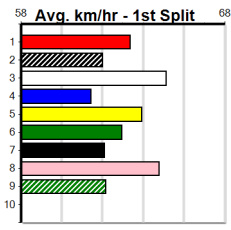

AUSSIE SECRET @ STUD

Distance: 395m, Race Type: Grade 5, Total Prizemoney: $2,925
1st: $1,950, 2nd: $600, 3rd: $300, 4th: $75

5

8:34PM

(VIC time)

RUAPUKE ROCKS (8) resumed here last week with a near record 350m win here and he could give the 395m record a nudge tonight. MAJOR MIKE (3) is armed with early speed and can fill a minor placing. ASTON SINATRA (1) is a must for the exotics.

Watchdog Tips: **8** **3** **1** **7** **Bet:** Trifecta 8/1,3,7/1,3,7 ($10 - 166.67%)