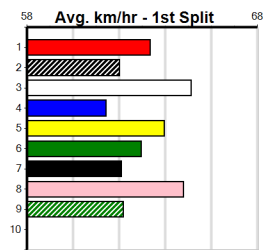

AUSSIE SECRET @ STUD

Distance: 395m, Race Type: Grade 5, Total Prizemoney: $2,925
1st: $1,950, 2nd: $600, 3rd: $300, 4th: $75

RUAPUKE ROCKS (8) resumed here last week with a near record 350m win here and he could give the 395m record a nudge tonight. MAJOR MIKE (3) is armed with early speed and can fill a minor placing. ASTON SINATRA (1) is a must for the exotics.

Watchdog Tips: 8 3 1 7 Bet: Trifecta 8/1,3,7/1,3,7 ($10 - 166.67%)

ASTON SINATRA [5] Keeps improving, draw helps, must for the exotics $12.00
Owner(s): R Borda
Winning Distances: < 300m (0) 300 - 399m (2) 400 - 499m (3) 500 - 599m (0) 600 - 699m (0) > 700m (0)
Box History table and Prize Best Starts table included.

AKINA LAD [5] Mid-race engine but place best in this company. $18.00
Owner(s): TAMBO (SYN), S McKay, J Rowley, D McKay
Winning Distances: < 300m (0) 300 - 399m (7) 400 - 499m (0) 500 - 599m (0) 600 - 699m (0) > 700m (0)
Box History table and Prize Best Starts table included.

MAJOR MIKE [5] On speed runner, drawn to get early cover, place. $14.00
Owner(s): M Pease
Winning Distances: < 300m (0) 300 - 399m (6) 400 - 499m (1) 500 - 599m (0) 600 - 699m (0) > 700m (0)
Box History table and Prize Best Starts table included.

HIGH EMOTION [5] Slow beginner, wide runner, needs it longer. $41.00
Owner(s): J Booker
Winning Distances: < 300m (0) 300 - 399m (1) 400 - 499m (3) 500 - 599m (2) 600 - 699m (0) > 700m (0)
Box History table and Prize Best Starts table included.

SASSY SWAN [5] Will need luck in his class and off this draw. $31.00
Owner(s): J Bowman
Winning Distances: < 300m (0) 300 - 399m (5) 400 - 499m (2) 500 - 599m (0) 600 - 699m (0) > 700m (0)
Box History table and Prize Best Starts table included.