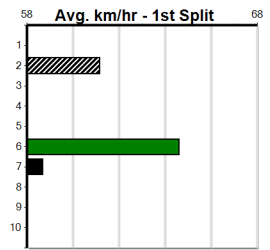

BRIDGES ON ARGYLE TRARALGON

Distance: 350m, Race Type: Maiden, Total Prizemoney: $2,535
1st: $1,680, 2nd: $520, 3rd: $260, 4th: $75

DELTA PAWS (8) run here when placed on debut suggests she should feature strongly here.
DUNSMORE FLYER (1) can settle in the top 3 early and is suited to a race of this nature. OUT OF TRICKS (6) can challenge for the early lead.

Watchdog Tips: **8** **1** **6** **4** **Bet:** **Win 8**

Form Box	Wgt	Dist	Track	Date	Time	BON	Margin	1st/2nd (Time)	PIR	Checked	Comment	W/R	Split 1	S/P	Grade				
1	DUNSMORE FLYER [M] Drawn to settle on the speed, major player. $3.80																		
	BK		Bitch		Nov-21		Sire: FERAL FRANKY		Dam: LITTLE TUBBSY		Trainer: Pasquale Derubeis (Cape Woola)								
	Owner(s): G Marshall																		
	Winning Distances: < 300m (0) 300 - 399m (0) 400 - 499m (0) 500 - 599m (0) 600 - 699m (0) > 700m (0)																		
	Winning Weights:																		
	6th (2)	30.5	300	HVL	R3	13-Dec-23	17.39	16.63	7.00L BERRY BLUE EVIE (16.92)	M/6	.	.	.	4.06	$9.80	M			
	2nd (5)	30.2	300	HVL	R3	17-Jan-24	17.14	16.63	1.00L BRAEMAR CORA (17.09)	M/1	.	.	.	3.93	$4.40	M			
	4th (8)	30.2	350	TRA	R1	26-Jan-24	20.46	19.71	8.00L POWER PAWS (19.91)	M/34	.	.	.	6.79	$3.10	M			
	6th (3)	29.3	350	TRA	R1	01-Apr-24	20.84	19.91	4.25L LOLA'S THEME (20.55)	M/47	.	V0	.	6.80	$2.90	T3-M			
	Last 3 wins NOT included above																		
<table border="1"> <thead> <tr> <th>Box</th> <th>1st</th> <th>2nd</th> <th>3rd</th> <th>4th</th> <th>5th</th> <th>6th</th> <th>7th</th> <th>8th</th> </tr> </thead> <tbody> <tr><td>1</td><td></td><td></td><td></td><td></td><td></td><td></td><td></td><td></td></tr> <tr><td>2</td><td></td><td></td><td></td><td></td><td></td><td>1</td><td></td><td></td></tr> <tr><td>3</td><td></td><td></td><td></td><td></td><td></td><td></td><td>1</td><td></td></tr> <tr><td>4</td><td></td><td></td><td></td><td></td><td></td><td></td><td></td><td></td></tr> <tr><td>5</td><td></td><td>1</td><td></td><td></td><td></td><td></td><td></td><td></td></tr> <tr><td>6</td><td></td><td></td><td></td><td></td><td></td><td></td><td></td><td></td></tr> <tr><td>7</td><td></td><td></td><td></td><td></td><td></td><td></td><td></td><td></td></tr> <tr><td>8</td><td></td><td></td><td></td><td></td><td>1</td><td></td><td></td><td></td></tr> <tr> <td>Prize Best</td> <td colspan="7"></td> <td>$595.00</td> <td>NBT</td> </tr> <tr> <td>Starts</td> <td colspan="7"></td> <td>4-0-1-0</td> <td></td> </tr> <tr> <td>Trk/Dts</td> <td colspan="7"></td> <td>2-0-0-0</td> <td></td> </tr> <tr> <td>APM</td> <td colspan="7"></td> <td>357</td> <td></td> </tr> </tbody> </table>																			
2	BOOKER KNOWLEDGE [M] Been supported in betting in his runs, keep safe. $8.00																		
	BKW		Dog		May-22		Sire: AUSSIE INFRARED		Dam: QUICK PAWS		Trainer: Ronald Winter (Denison)								
	Owner(s): R Winter																		
	Winning Distances: < 300m (0) 300 - 399m (0) 400 - 499m (0) 500 - 599m (0) 600 - 699m (0) > 700m (0)																		
	Winning Weights:																		
	8th (2)	33.2	435	SLE	R1	24-Jan-24	26.23	24.31	17.00L KELLI (25.09)	M/388	.	.	.	5.40	$5.30	M			
	8th (3)	33.3	350	TRA	R1	20-Mar-24	21.44	20.19	14.00L DEVIL IN ME (20.47)	M/88	.	V21	.	7.13	$2.60	M			
	7th (2)	33.8	350	TRA	R1	06-May-24	21.01	19.51	7.00L BRAEMAR JESSIE (20.53)	S/88	.	.	.	7.00	$6.20	T3-M			
	Last 3 wins NOT included above																		
	<table border="1"> <thead> <tr> <th>Box</th> <th>1st</th> <th>2nd</th> <th>3rd</th> <th>4th</th> <th>5th</th> <th>6th</th> <th>7th</th> <th>8th</th> </tr> </thead> <tbody> <tr><td>1</td><td></td><td></td><td></td><td></td><td></td><td></td><td></td><td></td></tr> <tr><td>2</td><td></td><td></td><td></td><td></td><td></td><td></td><td>1</td><td>1</td></tr> <tr><td>3</td><td></td><td></td><td></td><td></td><td></td><td></td><td></td><td>1</td></tr> <tr><td>4</td><td></td><td></td><td></td><td></td><td></td><td></td><td></td><td></td></tr> <tr><td>5</td><td></td><td></td><td></td><td></td><td></td><td></td><td></td><td></td></tr> <tr><td>6</td><td></td><td></td><td></td><td></td><td></td><td></td><td></td><td></td></tr> <tr><td>7</td><td></td><td></td><td></td><td></td><td></td><td></td><td></td><td></td></tr> <tr><td>8</td><td></td><td></td><td></td><td></td><td></td><td></td><td></td><td></td></tr> <tr> <td>Prize Best</td> <td colspan="7"></td> <td>$0.00</td> <td>NBT</td> </tr> <tr> <td>Starts</td> <td colspan="7"></td> <td>3-0-0-0</td> <td></td> </tr> <tr> <td>Trk/Dts</td> <td colspan="7"></td> <td>2-0-0-0</td> <td></td> </tr> <tr> <td>APM</td> <td colspan="7"></td> <td>0</td> <td></td> </tr> </tbody> </table>																		
3	MIA MASTER [M] Never looked a threat on debut, needs more time. $10.00																		
	BK		Bitch		Sep-22		Sire: ZACK MONELLI		Dam: CIMARRON STRIP		Trainer: Grant Masterson (Tyabb)								
	Owner(s): G Masterson																		
	Winning Distances: < 300m (0) 300 - 399m (0) 400 - 499m (0) 500 - 599m (0) 600 - 699m (0) > 700m (0)																		
	Winning Weights: