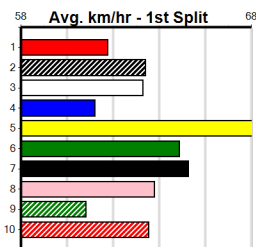

KISS PROFESSIONAL SOLUTIONS

Distance: 450m, Race Type: Mixed 4/5, Total Prizemoney: $3,360
1st: $2,250, 2nd: $690, 3rd: $345, 4th: $75

ELLIANA (8) is the class runner and is drawn to put her best paw forward. FIGHT THE FIGHT (1) should settle top 3 and is ideally drawn. DAINTREE DAMAGE (7) once fully balanced can go into overdrive.

Watchdog Tips: 8 1 7 4 Bet: Box Trifecta 1,7,8 ($10 for 166.67%)

Race card for FIGHT THE FIGHT [5]. Includes details on owner (H Harper), sire (FERNANDO BALE), dam (SUFFRAGETTE), and a box history table. Prize money is $5.00.

Race card for NORSE QUEEN [5]. Includes details on owner (SMKN (SYN), M Lithgow, D Maynes, K Maynes, N Riseley, E Avdulla), sire (AUSSIE INFRARED), dam (GOTHAM QUEEN), and a box history table. Prize money is $13.00.

Race card for REEMA BALE (NSW)[5]. Includes details on owner (B Wheeler), sire (DYNA VILLA), dam (QUAIL BALE), and a box history table. Prize money is $6.50.

Race card for MARCO ROSE [4]. Includes details on owner (S Chignell), sire (ZACK MONELLI), dam (ROSE ROSE), and a box history table. Prize money is $10.00.

Race card for BLITZ [5]. Includes details on owner (M Pease), sire (TOMMY SHELBY), dam (MY LUCKY MIA), and a box history table. Prize money is $12.00.