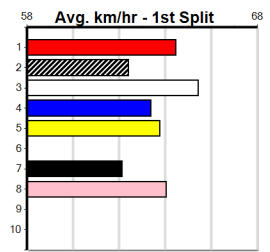

HARD STYLE RICO @ STUD

Distance: 395m, Race Type: Mixed 6/7, Total Prizemoney: $2,925
1st: $1,950, 2nd: $600, 3rd: $300, 4th: $75

JOROGUMO (3) looks well graded to take out this race and just need some early room in the initial stages and it should be game, set, match. JOHNSON STREET (2) beat the top elect at Sale in her last start and looks the clear danger.

Watchdog Tips: 3 2 8 4 Bet: Win 3

IRISH BRIE [6] Found to be injured last start, prefer to watch. $13.00
BK Bitch Mar-22 Sire: COSMIC RUMBLE Dam: DELTA RHODE
Owner(s): O'Neill Racing (SYN), T O'Neill, T O'Neill, M O'Neill
Trainer: Maddison O'Neill (Pearcedale)

JOHNSON STREET [7] Beat the 3 at Sale last start, clear danger. $4.40
BK Bitch Jun-22 Sire: BERNARDO Dam: SUFFRAGETTE
Owner(s): G Slattery
Trainer: William McMahon (Darriman)

JOROGUMO [7] Dog on the rise, serous turn of foot, looks good. $1.90
F Dog Jun-22 Sire: BEAST UNLEASHED Dam: RUBY GIRL
Owner(s): M Hunter
Trainer: Ned McDonald (Pearcedale)

DR. GLACIER [6] Boasts a strong finish, a must for top 4 SRM. $8.50
WBE Dog Jul-21 Sire: HOOKED ON SCOTCH Dam: DR. ABBIE
Owner(s): DOCTORS KENNELS (SYN), J McMahon, J Gill
Trainer: Judith McMahon (Darriman)

FIRST MATE [6] Reliable beginner, flat patch soon after, risky. $23.00
BK Dog Oct-21 Sire: OUT OF RANGE Dam: TAYLOR'S CHIP
Owner(s): S Porteus
Trainer: William Major (Tanjil South)

1

2

3

4

5