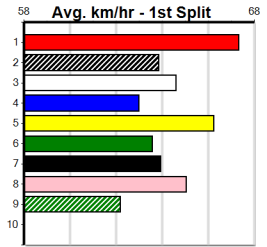

HOOKED ON SCOTCH @ STUD

Distance: 395m, Race Type: Mixed 4/5, Total Prizemoney: \$3,360
1st: \$2,250, 2nd: \$690, 3rd: \$345, 4th: \$75

DR. UNITED (6) likes to race wide in his races and he looks suited to a race of this nature.
GREMLIN (5) once fully balanced has a serious motor and should get early cover off the top elect.
FIREWORKS (1) excels off this draw.