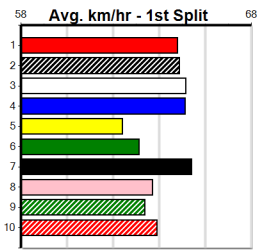

SPORTSBET NOBODY DOES IT EASIER

Distance: 350m, Race Type: Grade 5, Total Prizemoney: $2,925
1st: $1,950, 2nd: $600, 3rd: $300, 4th: $75

LINDENOW PATCH (2) is every chance to lead here and that could be the difference maker.
MAXED OUT (1) is the most credentialed speedster in this race and is back in some good form.
LAKEVIEW LASS (4) ran a big race last start.

Watchdog Tips: 2 1 4 8 Bet: Win 2

Form Box Wgt Dist Track Date Time BON Margin 1st/2nd (Time) PIR Checked Comment W/R Split 1 S/P Grade

MAXED OUT [5] Prolific winner, up to this class, major player. $3.20
BK Dog Jun-20 Sire: AUSSIE INFRARED Dam: PAT'S LASS Trainer: Justin Bowman (Kilmany)
Winning Distances: < 300m (0) 300 - 399m (7) 400 - 499m (17) 500 - 599m (0) 600 - 699m (0) > 700m (0)
Box History table

LINDENOW PATCH (NSW)[5] Can spear out to a race winning lead early. $3.80
WBK Dog Jun-21 Sire: ORSON ALLEN Dam: MAGIC GYPSY Trainer: Maria Musselwhite (Lindenow)
Winning Distances: < 300m (0) 300 - 399m (4) 400 - 499m (4) 500 - 599m (0) 600 - 699m (0) > 700m (0)
Box History table

BIG TRUCKER (QLD)[5] Likely to get burnt off early, prefer others. $15.00
BK Dog Nov-21 Sire: JAGGER SWAGGER Dam: SLEEK MOMENTUM Trainer: Christian Wilk (Tanjil South)
Winning Distances: < 300m (0) 300 - 399m (3) 400 - 499m (2) 500 - 599m (0) 600 - 699m (0) > 700m (0)
Box History table

LAKEVIEW LASS [5] Big effort here last time, can threaten $6.50
BE Bitch Nov-20 Sire: BERNARDO Dam: LAKEVIEW MAISEY Trainer: Luke Whelan (Metung)
Winning Distances: < 300m (0) 300 - 399m (1) 400 - 499m (7) 500 - 599m (1) 600 - 699m (0) > 700m (0)
Box History table

TARYN'S BLUE [5] Speedy type, may not cross here, too risky. $13.00
BE Bitch Sep-21 Sire: NOLEN Dam: MUZA'S ANGEL Trainer: Yvonne Andrews (Kilmany)
Winning Distances: < 300m (0) 300 - 399m (5) 400 - 499m (0) 500 - 599m (0) 600 - 699m (0) > 700m (0)
Box History table