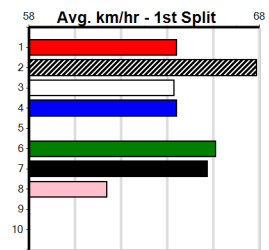

SPORTSBET BS RESPONSIBLY

Distance: 350m, Race Type: Mixed 6/7, Total Prizemoney: $2,925
1st: $1,950, 2nd: $600, 3rd: $300, 4th: $75

HELLO EASY (4) posted a quick 19.57 win here on Monday and a repeat effort would have her winning. ANNA (8) can come out running in her races and looks a big danger. URANA PANDA (7) is a must for exotic players.

Watchdog Tips: 4 8 7 6 Bet: Win 4

Form Box Wgt Dist Track Date Time BON Margin 1st/2nd (Time) PIR Checked Comment W/R Split 1 S/P Grade

BROOKLYN BOUNCE (NSW) [1] Struggled since winning his only race, tested. $10.00
Owner(s): R Conway
Winning Distances: < 300m (0) 300 - 399m (0) 400 - 499m (0) 500 - 599m (1) 600 - 699m (0) > 700m (0)
Winning Weights: 35.5(1)
8th (2) 34.8 520 WPK R3 27-Sep-23 31.38 29.69 19.00 EMGRAND CENTRE (30.07) 327 327 5.58 $3.20 5
3rd (2) 35.0 520 DTO R7 26-Oct-23 30.31 29.61 6.50L FIRST LADY (29.85) 433 433 5.50 $4.60 5H
7th (3) 35.0 520 DTO R5 30-Oct-23 30.86 29.76 15.00 CAWBOURNE SMITTHY (29.85) 657 657 5.71 $1.80 5
8th (8) 35.0 460 WGL R9 02-Jan-24 26.59 25.27 13.00 MAIA (25.69) M/678 . . . 6.79 $9.10 X67
7th (5) 35.2 515 SAP R6 03-Mar-24 30.73 29.28 15.00 MILE A MINUTE (29.72) M/7667 . . . 5.30 $49.70 RWH
4th (6) 34.9 510 SLE R5 07-Mar-24 29.89 28.84 10.00 HIS SPECIAL (29.21) M/322 . VO . 9.53 $8.10 X67
ST (-) 34 350 TRA 08-Apr-24 21.41 . 9.50L Trial Not Cleared M/24 . 3of4 . 6.83 . ST
ST (-) 33.6 350 TRA 15-Apr-24 20.36 . 0.50L Trial Cleared S/43 . 1of4 . . ST
Last 3 wins NOT included above
1st (2) 35.5 520 DTO R2 24-Aug-23 30.13 29.90 4.50L PAINTED IN SOOT (30.45) 111 111 5.58 $1.20 M
Prize Best $3470.00 FSH
Starts 11-1-2-2
Trk/Dts 0-0-0-0
APM 714

ZED'S BACK [7] Fast early, can get tired, place chance. $9.00
Owner(s): G Marshall
Winning Distances: < 300m (0) 300 - 399m (1) 400 - 499m (0) 500 - 599m (0) 600 - 699m (0) > 700m (0)
Winning Weights: 29.0(1)
2nd (3) 28.5 395 TRA R1 24-Nov-23 22.55 21.89 8.00L MAIA (22.00) Q/122 . . . 8.82 $9.20 M
2nd (4) 29.0 300 HVL R2 13-Dec-23 17.17 16.63 4.00L LITTLE MISS ENVY (16.89) Q/1 . . . 3.92 $3.90 M
1st (1) 29.0 390 SHP R1 04-Jan-24 22.58 22.10 7.50L POPCORN IRA (23.09) M/11 . SW . 8.49 $2.40 T3-M
5th (1) 28.7 350 HVL R8 17-Jan-24 20.15 19.51 7.50L OUNCE OF LUCK (19.64) M/3 . . . 6.69 $18.10 X67
7th (8) 27.9 410 HOR R2 27-Mar-24 23.75 22.70 7.50L URANA MUFFIN (23.23) M/46 . . . 10.45 $7.70 7
Last 3 wins NOT included above
Prize Best $2720.00 FSTD
Starts 5-1-2-0
Trk/Dts 0-0-0-0
APM 1088