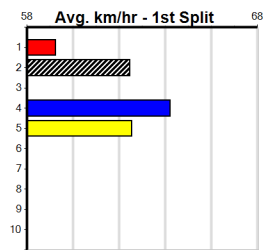

Traralgon

2

7:34PM

(VIC time)

ZACK MONELLI @ STUD

Distance: 395m, Race Type: Maiden, Total Prizemoney: $2,535
1st: $1,680, 2nd: $520, 3rd: $260, 4th: $75

SACRED SWORD (2) mid race speed was impressive in both of his placings and looks suited to a race of this nature. RIO WHIZZER (4) once fully balanced has a good engine and can make a mid race move.

Watchdog Tips: 2 4 5 8 **Bet:** Box Trifecta 2,4,5,8 ($10 for 41.67%)

Form Box	Wgt	Dist	Track	Date	Time	BON	Margin	1st/2nd (Time)	PIR	Checked	Comment	W/R	Split 1	S/P	Grade
1	ARKSTORM [M] $16.00														
	Never a factor on debut, may need more time.														
	RBD Dog May-22 Sire: FERAL FRANKY Dam: WILL IT RAIN Trainer: Brett Mackie (Tooradin)														
	Owner(s): A Lie														
	Winning Distances: < 300m (0) 300 - 399m (0) 400 - 499m (0) 500 - 599m (0) 600 - 699m (0) > 700m (0)														
	Winning Weights:														
	7th (7) 29.6 400 WGL R2 30-Apr-24 23.93 22.27 15.00 HOW HIGH CONGA (22.90) M/76 . . . . . V0 . . . . . 9.02 $19.10 M														
	. . . . .														
	. . . . .														
	. . . . .														
Last 3 wins NOT included above															
<table border="1" style="width: 100%; border-collapse: collapse;"> <thead> <tr><th colspan="8">Box History</th></tr> <tr><th>Bx</th><th>1st</th><th>2nd</th><th>3rd</th><th>4th</th><th>5th</th><th>6th</th><th>7th</th><th>8th</th></tr> </thead> <tbody> <tr><td>1</td><td></td><td></td><td></td><td></td><td></td><td></td><td></td><td></td></tr> <tr><td>2</td><td></td><td></td><td></td><td></td><td></td><td></td><td></td><td></td></tr> <tr><td>3</td><td></td><td></td><td></td><td></td><td></td><td></td><td></td><td></td></tr> <tr><td>4</td><td></td><td></td><td></td><td></td><td></td><td></td><td></td><td></td></tr> <tr><td>5</td><td></td><td></td><td></td><td></td><td></td><td></td><td></td><td></td></tr> <tr><td>6</td><td></td><td></td><td></td><td></td><td></td><td></td><td></td><td></td></tr> <tr><td>7</td><td></td><td></td><td></td><td></td><td></td><td></td><td></td><td>1</td></tr> <tr><td>8</td><td></td><td></td><td></td><td></td><td></td><td></td><td></td><td></td></tr> <tr><td>Prize Best</td><td></td><td></td><td></td><td></td><td></td><td></td><td></td><td>$0.00 FSH</td></tr> <tr><td>Starts</td><td></td><td></td><td></td><td></td><td></td><td></td><td></td><td>1-0-0-0</td></tr> <tr><td>Trk/Dts</td><td></td><td></td><td></td><td></td><td></td><td></td><td></td><td>0-0-0-0</td></tr> <tr><td>APM</td><td></td><td></td><td></td><td></td><td></td><td></td><td></td><td>0</td></tr> </tbody> </table>															
2	SACRED SWORD [M] $4.00														
	Mid race speed, will keep improving, go close.														
	BK Dog Feb-22 Sire: BERNARDO Dam: JUNIPER PEARL Trainer: Brett Mackie (Tooradin)														
	Owner(s): A Lie														
	Winning Distances: < 300m (0) 300 - 399m (0) 400 - 499m (0) 500 - 599m (0) 600 - 699m (0) > 700m (0)														
	Winning Weights:														
	2nd (2) 34.3 395 TRA R1 01-May-24 22.38 21.88 0.25L LAKEVIEW DECEAH (22.37) M/223 . . . . . 3.75 $5.10 M														
	2nd (6) 34.5 400 WGL R1 07-May-24 23.01 22.47 4.50L STIFLER (22.71) M/42 . . . . . 8.74 $4.00 M														
	. . . . .														
	. . . . .														
Last 3 wins NOT included above															
<table border="1" style="width: 100%; border-collapse: collapse;"> <thead> <tr><th colspan="8">Box History</th></tr> <tr><th>Bx</th><th>1st</th><th>2nd</th><th>3rd</th><th>4th</th><th>5th</th><th>6th</th><th>7th</th><th>8th</th></tr> </thead> <tbody> <tr><td>1</td><td></td><td></td><td></td><td></td><td></td><td></td><td></td><td></td></tr> <tr><td>2</td><td></td><td>1</td><td></td><td></td><td></td><td></td><td></td><td></td></tr> <tr><td>3</td><td></td><td></td><td></td><td></td><td></td><td></td><td></td><td></td></tr> <tr><td>4</td><td></td><td></td><td></td><td></td><td></td><td></td><td></td><td></td></tr> <tr><td>5</td><td></td><td></td><td></td><td></td><td></td><td></td><td></td><td></td></tr> <tr><td>6</td><td></td><td>1</td><td></td><td></td><td></td><td></td><td></td><td></td></tr> <tr><td>7</td><td></td><td></td><td></td><td></td><td></td><td></td><td></td><td></td></tr> <tr><td>8</td><td></td><td></td><td></td><td></td><td></td><td></td><td></td><td></td></tr> <tr><td>Prize Best</td><td></td><td></td><td></td><td></td><td></td><td></td><td></td><td>$1040.00 NBT</td></tr> <tr><td>Starts</td><td></td><td></td><td></td><td></td><td></td><td></td><td></td><td>2-0-2-0</td></tr> <tr><td>Trk/Dts</td><td></td><td></td><td></td><td></td><td></td><td></td><td></td><td>1-0-1-0</td></tr> <tr><td>APM</td><td></td><td></td><td></td><td></td><td></td><td></td><td></td><td>1040</td></tr> </tbody> </table>															
3	*** VACANT BOX ***														
	Sire: Dam: Trainer:														
	Owner(s):														
	Winning Distances: < 300m (0) 300 - 399m (0) 400 - 499m (0) 500 - 599m (0) 600 - 699m (0) > 700m (0)														
	Winning Weights:														
	Box History														
	. . . . .														
	. . . . .