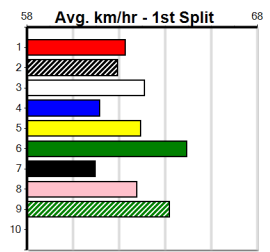

NAK SIGNS (250+ RANK)

Distance: 500m, Race Type: Grade 5 No Penalty, Total Prizemoney: $3,340
1st: $2,230, 2nd: $690, 3rd: $345, 4th: $75

ERZA SCARLET (8) continues to elevate her level of racing and can make it four wins in a row here.
TAMMY (6) resumed from a six month spell with an encouraging second here last week and will be better for the run.

Watchdog Tips: 8 6 2 4 Bet: Trifecta 6,8/2,6,8/2,4,6,8 ($10 - 125%)

LAUGHING PANTHER [5] Drawn to run a cheeky race at odds. $16.00
Owner(s): S Nagy
Sire: HOUDINI BOY Dam: MIGNON
Trainer: Jordan Carrodus-nagy (Traralgon)
Winning Distances: < 300m (0) 300 - 399m (2) 400 - 499m (1) 500 - 599m (0) 600 - 699m (0) > 700m (0)
Winning Weights: 34.2(1) 34.4(1) 34.9(1)
Box History table and Prize Best Starts Trk/Dts APM

DR. EVERGREEN [5] Can motor mid race, chance with even luck. $7.00
Owner(s): DOCTORS KENNELS (SYN), J McMahon, J Gill
Sire: AUSSIE INFRARED Dam: DR. ABBIE
Trainer: Emily McMahon (Darriman)
Winning Distances: < 300m (0) 300 - 399m (1) 400 - 499m (2) 500 - 599m (0) 600 - 699m (0) > 700m (0)
Winning Weights: 26.8(1) 28.5(1) 29.0(1)
Box History table and Prize Best Starts Trk/Dts APM

JUST A JESTER [5] Racing well in weaker company, place at best. $10.00
Owner(s): A Farley
Sire: BRANDEEN Dam: IN ORBIT
Trainer: Aaron Farley (Churchill)
Winning Distances: < 300m (0) 300 - 399m (3) 400 - 499m (1) 500 - 599m (2) 600 - 699m (0) > 700m (0)
Winning Weights: 31.2(1) 31.5(1) 32.2(1) 32.4(1) 32.7(2)
Box History table and Prize Best Starts Trk/Dts APM

DUSTY OLD ROAD [5] Rarely too far away, a must for the exotics. $8.00
Owner(s): C Fulford
Sire: HOOKED ON SCOTCH Dam: TINDERELLA
Trainer: Corey Fulford (Maffra)
Winning Distances: < 300m (0) 300 - 399m (2) 400 - 499m (5) 500 - 599m (2) 600 - 699m (0) > 700m (0)
Winning Weights: 32.7(1) 33.0(1) 33.1(1) 33.5(2) 33.7(1) 34.2(1) 34.6(1) 35.5(1)
Box History table and Prize Best Starts Trk/Dts APM

JELLICENT BALE (NSW)[5] Inside draws aided in past two wins, respect. $4.40
Owner(s): B Wheeler
Sire: ALLEN DEED Dam: DYNA ZESTY
Trainer: Deborah Coleman (Lara)
Winning Distances: < 300m (0) 300 - 399m (0) 400 - 499m (3) 500 - 599m (0) 600 - 699m (0) > 700m (0)
Winning Weights: 26.7(1) 27.0(1) 27.9(1)
Box History table and Prize Best Starts Trk/Dts APM