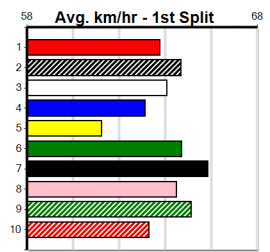

MR AUDACIOUS @ STUD

Distance: 500m, Race Type: Mixed 4/5, Total Prizemoney: $3,875
1st: $2,600, 2nd: $800, 3rd: $400, 4th: $75

Track specialist PLAY THE VICTIM (7) is expected to find the lead at some stage and looks an each way special. DR.ASHER (6) is as talented as any of his rivals here and just needs an ounce of luck. ENGELKE ROAD (4) shows promise.

Watchdog Tips: 7 6 4 2 Bet: Win 7

Form Box Wgt Dist Track Date Time BON Margin 1st/2nd (Time) PIR Checked Comment W/R Split 1 S/P Grade

ROUND UP [5] New here, slow beginner, may need the run. $23.00
BK Bitch Jan-22 Sire: ALLEN DEED Dam: RIXY YA PEST
Owner(s): MADAMAS (SYN), S Hooke, A Richardson
Trainer: Mark Johnson (Ross Creek)

INTERNAL AFFAIRS (NSW)[5] Better than form, handles this circuit, place. $10.00
BD Dog Sep-20 Sire: ZAMBORA BROCKIE Dam: NINO DE ORO
Owner(s): M Henderson
Trainer: Justin Bowman (Kilmany)

CATCH THE OUTLAW [5] Racing well in weaker company, place best. $12.00
WBK Dog Dec-20 Sire: FERNANDO BALE Dam: SUPREME OUTLAW
Owner(s): P Pollutro
Trainer: Phillip Pollutro (Morwell)

ENGELKE ROAD [5] Prefer drawn wide but has the engine, threat. $3.40
F Dog Jun-22 Sire: BEAST UNLEASHED Dam: RUBY GIRL
Owner(s): P Moody
Trainer: Ned McDonald (Pearcedale)

ASTON MEAD [5] City winner, drops back in distance, keep safe. $12.00
BK Dog Aug-20 Sire: ASTON KIMETTO Dam: ASTON LELANI
Owner(s): S Mallia
Trainer: Simon Mallia (Nyora)

1

2

3

4

5