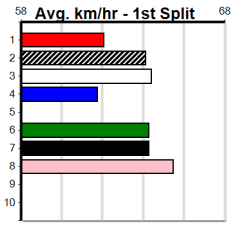

FREE ADMISSION TO ALL RACE MEETS

Distance: 400m, Race Type: Grade 7, Total Prizemoney: $2,925
1st: $1,950, 2nd: $600, 3rd: $300, 4th: $75

9

9:47PM

(VIC time)

FABRICATE (8) has shown a lot of improvement recently and he has the speed to cross and lead throughout. BLACKPOOL VIPER (7) was never headed here last time and he will be on the pace throughout. XOEL BALE (6) has solid claims

Watchdog Tips:

8

7

6

3

Bet:

Win 8