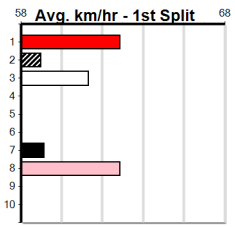

Geelong

TOPCAT VIDEO PRODUCTIONS

Distance: 460m, Race Type: Maiden, Total Prizemoney: $2,535
1st: $1,680, 2nd: $520, 3rd: $260, 4th: $75

4

8:08PM

(VIC time)

ISLE OF SKY (1) has been in the money in her two runs to date and she is drawn to make every post a winner. CABAO MARBLE (3) has shown improvement of late and she can work into the mix mid race. RIVIA OROCHI (8) is better than her form reads.

Watchdog Tips: **1** **3** **8** **6** **Bet:** **Box Trifecta 1,3,6,8 ($10 for 41.67%)**

Form	Box	Weight	Dist	Track	Date	Time	BON	Margin	1st/2nd (Time)	PIR	Checked	Comment	W/R	Split 1	S/P	Grade	
1	ISLE OF SKY [M]																
BE	B				May-22		NEED MY MONEYNOW		SAINT WEST								
Trainer: Shane Fisher (Lara) $3.40																	
3rd	(3)	27.2	460	GEL	R2	26-Apr-24	26.27	25.57	7.50LDISHEVELED (25.76)	M/223	.	.	.	6.84	$41.50	M	
3rd	(2)	27.2	400	GEL	R3	03-May-24	22.85	22.45	2.25LMARAIS BALE (22.70)	M/33	.	.	.	8.61	$9.70	MH	
Owner(s): S Fisher																	
<table border="1" style="float: right;"> <thead> <tr><th colspan="8">Winning Boxes</th></tr> <tr><th>1</th><th>2</th><th>3</th><th>4</th><th>5</th><th>6</th><th>7</th><th>8</th></tr> </thead> <tbody> <tr><td>Prize</td><td></td><td></td><td></td><td></td><td></td><td></td><td></td></tr> <tr><td>Best</td><td></td><td></td><td></td><td></td><td></td><td></td><td></td></tr> <tr><td>Starts</td><td></td><td></td><td></td><td></td><td></td><td></td><td></td></tr> <tr><td>Trk/Dst</td><td></td><td></td><td></td><td></td><td></td><td></td><td></td></tr> <tr><td>APM</td><td></td><td></td><td></td><td></td><td></td><td></td><td></td></tr> </tbody> </table>																	
2	PAW VELDRON (NSW)[M]																
WBD	D				Jul-22		AUSSIE INFRARED		DYNA PATTY								
Trainer: Mark Delbridge (Balliang) $10.00																	
3rd	(8)	33.6	435	SLE	R1	05-May-24	25.19	24.32	2.75LVELOX BALE (25.00)	M/544	.	.	.	5.52	$9.90	M	
Owner(s): B Wheeler																	
<table border="1" style="float: right;"> <thead> <tr><th colspan="8">Winning Boxes</th></tr> <tr><th>1</th><th>2</th><th>3</th><th>4</th><th>5</th><th>6</th><th>7</th><th>8</th></tr> </thead> <tbody> <tr><td>Prize</td><td></td><td></td><td></td><td></td><td></td><td></td><td></td></tr> <tr><td>Best</td><td></td><td></td><td></td><td></td><td></td><td></td><td></td></tr> <tr><td>Starts</td><td></td><td></td><td></td><td></td><td></td><td></td><td></td></tr> <tr><td>Trk/Dst</td><td></td><td></td><td></td><td></td><td></td><td></td><td></td></tr> <tr><td>APM</td><td></td><td></td><td></td><td></td><td></td><td></td><td></td></tr> </tbody> </table>																	
3	CABAO MARBLE [M]																
BD	B				Jun-22		BEAST UNLEASHED		CABAO								
Trainer: Thomas Dailly (Anakie) $4.20																	
4th	(3)	27.1	525	MEP	R4	10-Apr-24	30.82	29.82	10.00LWHISKY TRIP (30.12)	M/8544	.	.	.	5.37	$28.30	MH	
2nd	(8)	27.1	450	BAL	R2	17-Apr-24	25.68	25.13	1.5LENZO ENVY (25.59)	M/222	.	.	.	6.76	$4.80	M	
2nd	(6)	27.1	460	GEL	R4	23-Apr-24	26.00	25.73	3.5LCABAO NICKEL (25.77)	M/342	.	.	.	6.73	$1.40	M	
5th	(2)	26.7	525	MEP	R2	08-May-24	30.82	30.21	7.00LPAW GRADY (30.35)	M/6655	.	.	.	5.33	$3.80	MH	
Owner(s): DAILLY GREYHOUND FARMS (SYN), G Dailly, T Dailly																	
<table border="1" style="float: right;"> <thead> <tr><th colspan="8">Winning Boxes</th></tr> <tr><th>1</th><th>2</th><th>3</th><th>4</th><th>5</th><th>6</th><th>7</th><th>8</th></tr> </thead> <tbody> <tr><td>Prize</td><td></td><td></td><td></td><td></td><td></td><td></td><td></td></tr> <tr><td>Best</td><td></td><td></td><td></td><td></td><td></td><td></td><td></td></tr> <tr><td>Starts</td><td></td><td></td><td></td><td></td><td></td><td></td><td></td></tr> <tr><td>Trk/Dst</td><td></td><td></td><td></td><td></td><td></td><td></td><td></td></tr> <tr><td>APM</td><td></td><td></td><td></td><td></td><td></td><td></td><td></td></tr> </tbody> </table>																	
4	PAW FLASH (NSW)[M]																
BK	B				Jul-22		ALLEN DEED		FANTA BALE								
Trainer: Mark Delbridge (Balliang) $16.00																	
7th	(6)	28.4	435	SLE	R1	05-May-24	25.60	24.32	9.00LVELOX BALE (25.00)	M/777	.	.	.	5.60	$11.40	M	
Owner(s): B Wheeler																	
<table border="1" style="float: right;"> <thead> <tr><th colspan="8">Winning Boxes</th></tr> <tr><th>1</th><th>2</th><th>3</th><th>4</th><th>5</th><th>6</th><th>7</th><th>8</th></tr> </thead> <tbody> <tr><td>Prize</td><td></td><td></td><td></td><td></td><td></td><td></td><td></td></tr> <tr><td>Best</td><td></td><td></td><td></td><td></td><td></td><td></td><td></td></tr> <tr><td>Starts</td><td></td><td></td><td></td><td></td><td></td><td></td><td></td></tr> <tr><td>Trk/Dst</td><td></td><td></td><td></td><td></td><td></td><td></td><td></td></tr> <tr><td>APM</td><td></td><td></td><td></td><td></td><td></td><td></td><td></td></tr> </tbody> </table>																	
5	*** VACANT BOX ***																
Trainer: Owner(s):																	
6	PAW LOU LOU (NSW)[M]																
BK	B				Aug-22		NEED MY MONEYNOW		FORTUNA BALE