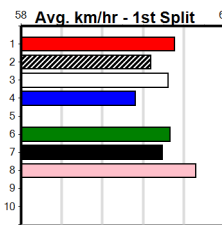

PARKER PUMPS

Distance: 460m, Race Type: Mixed 4/5, Total Prizemoney: $3,360
1st: $2,250, 2nd: $690, 3rd: $345, 4th: $75

Watchdog Tips: **2** **1** **3** **6** **Bet:** **Box Trifecta 1,2,3,6 ($10 for 41.67%)**

REIKO SLATER (2) beat a good line-up at Warrnambool two runs back and he should be able to clear the red early on. BERNARDO BEAST (1) owns a smart 25.80 PB here and he will get the gun run for most of the trip. SIR CAPULET (3) has claims