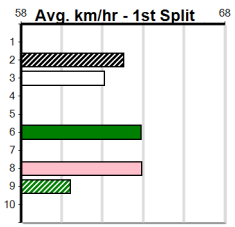

SPORTSBET SET A DEPOSIT LIMIT

Distance: 400m, Race Type: Maiden, Total Prizemoney: $2,535
1st: $1,680, 2nd: $520, 3rd: $260, 4th: $75

2

7:31PM

(VIC time)

BEND YOUR EAR (8) has turned in some handy performances to date and he is ideally drawn out wide. PAW CARDAN (1) is a member of a strong local kennel and he is sure to have trialled around this circuit. PAW TIKA (4) must be respected

Watchdog Tips:

8

1

4

7

Bet:

Win 8

Form	Box	Weight	Dist	Track	Date	Time	BON	Margin	1st/2nd (Time)	PIR	Checked	Comment	W/R	Split 1	S/P	Grade	
1	PAW CARDAN (NSW)[M]											<i>Well bred, sure to have trialled here, danger</i>					
BK	D	Aug-22	KINDA CRUEL RED														
Trainer: Samantha Grenfell (Anakie) $4.00																	
Owner(s): B Wheeler																	
<table border="1"> <thead> <tr><th colspan="8">Winning Boxes</th></tr> <tr><th>1</th><th>2</th><th>3</th><th>4</th><th>5</th><th>6</th><th>7</th><th>8</th></tr> </thead> <tbody> <tr><td>Prize</td><td></td><td></td><td></td><td></td><td></td><td></td><td></td></tr> <tr><td>Best</td><td></td><td></td><td></td><td></td><td></td><td></td><td></td></tr> <tr><td>Starts</td><td></td><td></td><td></td><td></td><td></td><td></td><td></td></tr> <tr><td>Trk/Dst</td><td></td><td></td><td></td><td></td><td></td><td></td><td></td></tr> <tr><td>APM</td><td></td><td></td><td></td><td></td><td></td><td></td><td></td></tr> </tbody> </table>																	
2	HOT SAKI [M]											<i>Resuming, failed on debut, prefer others</i>					
BK	D	May-22	FERNANDO BALE														
Trainer: Marcus Lloyd (Anakie) $16.00																	
Owner(s): D Burnett																	
<table border="1"> <thead> <tr><th colspan="8">Winning Boxes</th></tr> <tr><th>1</th><th>2</th><th>3</th><th>4</th><th>5</th><th>6</th><th>7</th><th>8</th></tr> </thead> <tbody> <tr><td>Prize</td><td></td><td></td><td></td><td></td><td></td><td></td><td></td></tr> <tr><td>Best</td><td></td><td></td><td></td><td></td><td></td><td></td><td></td></tr> <tr><td>Starts</td><td></td><td></td><td></td><td></td><td></td><td></td><td></td></tr> <tr><td>Trk/Dst</td><td></td><td></td><td></td><td></td><td></td><td></td><td></td></tr> <tr><td>APM</td><td></td><td></td><td></td><td></td><td></td><td></td><td></td></tr> </tbody> </table>																	
3	DUSTY ALICE [M]											<i>Failed to fire on debut, needs more time</i>					
F	B	Aug-22	AUSSIE INFRARED														
Trainer: Jason Sharp (Lara) $14.00																	
Owner(s): Vi Alskar Hundar (SYN), A Lie, J Sharp																	
<table border="1"> <thead> <tr><th colspan="8">Winning Boxes</th></tr> <tr><th>1</th><th>2</th><th>3</th><th>4</th><th>5</th><th>6</th><th>7</th><th>8</th></tr> </thead> <tbody> <tr><td>Prize</td><td></td><td></td><td></td><td></td><td></td><td></td><td></td></tr> <tr><td>Best</td><td></td><td></td><td></td><td></td><td></td><td></td><td></td></tr> <tr><td>Starts</td><td></td><td></td><td></td><td></td><td></td><td></td><td></td></tr> <tr><td>Trk/Dst</td><td></td><td></td><td></td><td></td><td></td><td></td><td></td></tr> <tr><td>APM</td><td></td><td></td><td></td><td></td><td></td><td></td><td></td></tr> </tbody> </table>																	
4	PAW TIKA (NSW)[M]											<i>Well bred, in good hands, watch betting moves</i>					
BK	B	Sep-22	FERNANDO BALE														
Trainer: Samantha Grenfell (Anakie) $5.00																	
Owner(s): B Wheeler																	
<table border="1"> <thead> <tr><th colspan="8">Winning Boxes</th></tr> <tr><th>1</th><th>2</th><th>3</th><th>4</th><th>5</th><th>6</th><th>7</th><th>8</th></tr> </thead> <tbody> <tr><td>Prize</td><td></td><td></td><td></td><td></td><td></td><td></td><td></td></tr> <tr><td>Best</td><td></td><td></td><td></td><td></td><td></td><td></td><td></td></tr> <tr><td>Starts</td><td></td><td></td><td></td><td></td><td></td><td></td><td></td></tr> <tr><td>Trk/Dst</td><td></td><td></td><td></td><td></td><td></td><td></td><td></td></tr> <tr><td>APM</td><td></td><td></td><td></td><td></td><td></td><td></td><td></td></tr> </tbody> </table>																	
5	CROOKED RIVER [M]											<i>Dam has produced some capable types</i>					
BE	D	May-21	BERNARDO														
Trainer: Maureen Bloom (Mount Moriac) $7.00																	
Owner(s): A Croxford																	
<table border="1"> <thead> <tr><th colspan="8">Winning Boxes</th></tr> <tr><th>1</th><th>2</th><th>3</th><th>4</th><th>5</th><th>6</th><th>7</th><th>8</th></tr> </thead> <tbody> <tr><td>Prize</td><td></td><td></td><td></td><td></td><td></td><td></td><td></td></tr> <tr><td>Best</td><td></td><td></td><td></td><td></td><td></td><td></td><td></td></tr> <tr><td>Starts</td><td></td><td></td><td></td><td></td><td></td><td></td><td></td></tr> <tr><td>Trk/Dst</td><td></td><td></td><td></td><td></td><td></td><td></td><td></td></tr> <tr><td>APM</td><td></td><td></td><td></td><td></td><td></td><td></td><td></td></tr> </tbody> </table>																	
6	ZIPPING DRAKE (NSW)[M]											<i>Steady to date, drawn to find bother, next time</i>					
F	D	Dec-21	AUSSIE INFRARED