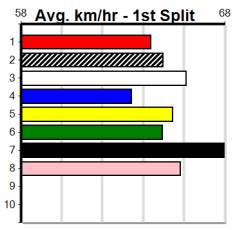

NP ELECTRICAL

Distance: 400m, Race Type: Grade 5, Total Prizemoney: $2,925
1st: $1,950, 2nd: $600, 3rd: $300, 4th: $75

11

10:29PM
(VIC time)

GAYLE BALE (3) has been impressive in her past two and she will appreciate the drop in class.
ELITE JET (4) is better than his past few runs and he will follow the three across early on.
MAXIMUM SHANAE (7) has solid claims

Watchdog Tips: **3** **4** **7** **1** **Bet:** **Win 3**