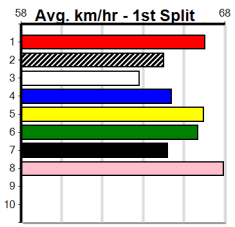

# DOWNLOAD THE WATCHDOG APP

Distance: 400m, Race Type: Mixed 4/5, Total Prizemoney: \$3,360  
 1st: \$2,250, 2nd: \$690, 3rd: \$345, 4th: \$75

**7**  
**9:08PM**  
 (VIC time)

QUEST FOR MAGIC (1) beat a good one at Ballarat two runs back and she is drawn to lead throughout again. MISS HAZEL (4) has a good record here and she will be in the firing line for most of the journey. MAXIMUM AVA (8) has a is more than capable.