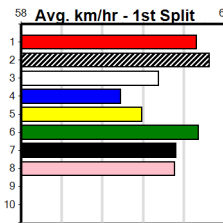

MILLERS MUZZLES (2-3 WINS)

Distance: 400m, Race Type: Restricted Win, Total Prizemoney: \$2,925

1st: \$1,950, 2nd: \$600, 3rd: \$300, 4th: \$75

Watchdog Tips:

5

4

2

7