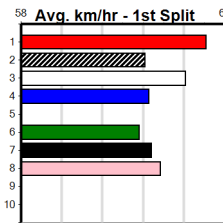

Distance: 460m, Race Type: Grade 5, Total Prizemoney: $2,925
1st: $1,950, 2nd: $600, 3rd: $300, 4th: $75

6

8:49PM

(VIC time)

LONE ROOSTER (7) has some breathtaking wins to his credit in his brief career and he is expected to fire fresh. ASPERITAS (1) is racing with confidence and she is drawn to be on the pace from the outset. URITH BALE (3) is showing promise

Watchdog Tips:

7

1

3

2

Bet:

Win 7