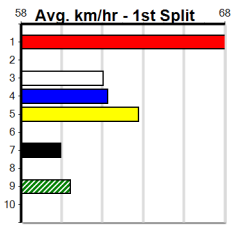

Geelong

THE BECKLEY CENTRE GEELONG

Distance: 400m, Race Type: Maiden, Total Prizemoney: $2,535
1st: $1,680, 2nd: $520, 3rd: $260, 4th: $75

1

7:08PM
(VIC time)

QUEEN KATE (1) sizzled early when placed here on debut and she will be much better for the run.
MUCK AROUND (3) has been placed in all four runs to date and he just needs to get into the clear mid race. PAW OCTAVIA (2) must be respected

Watchdog Tips: **1** **3** **2** **8** **Bet:** **Win 1**