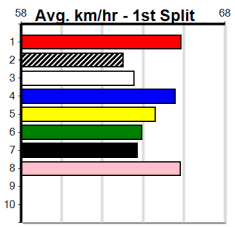

GEELONG PRINTING

Distance: 400m, Race Type: Grade 5, Total Prizemoney: $2,925
1st: $1,950, 2nd: $600, 3rd: $300, 4th: $75

12

10:50PM
(VIC time)

JAG FERNANDO (2) has a good record here and he should be able to hold a forward spot through the bend. THAT'S RARE (4) led for a long way two runs back and she should be in the mix again. ANOTHER NANDO (8) can race well fresh.

Watchdog Tips: **2** **4** **8** **7** **Bet:** **Win 2**