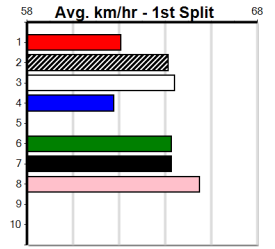

FREE ADMISSION TO ALL RACE MEETS

Distance: 400m, Race Type: Grade 7, Total Prizemoney: $2,925
1st: $1,950, 2nd: $600, 3rd: $300, 4th: $75

FABRICATE (8) has shown a lot of improvement recently and he has the speed to cross and lead throughout. BLACKPOOL VIPER (7) was never headed here last time and he will be on the pace throughout. XOEL BALE (6) has solid claims

Watchdog Tips: **8** **7** **6** **3** **Bet:** Win 8

1

HERE HUGO [7] **Getting stronger but pace out wide is a worry** **$7.50**
BK Dog Apr-22 Sire: MY REDEEMER Dam: BELLE'S ON BOOST
Owner(s): Smith Racing (SYN), D Smith, J Smith Trainer: Danielle Smith (Lara)
Winning Distances: < 300m (0) 300 - 399m (1) 400 - 499m (0) 500 - 599m (0) 600 - 699m (0) > 700m (0)
Winning Weights: 33.4(1)

4th	7th	33.7	425	BEN	R3	24-Mar-24	24.85	23.42	14.00	CHEAP RED WINE (23.87)	M/534	6.78	$65.80	MH
1st	(8)	33.4	390	BAL	R1	14-Apr-24	23.19	22.49	4.25L	MUCK AROUND (23.49)	M/11	8.65	$8.40	M
2nd	(5)	32.6	435	SLE	R3	28-Apr-24	24.83	24.19	1.5L	MINTER HONOUR (24.73)	M/112	5.26	$22.40	7

Last 3 wins NOT included above

Bx	1st	2nd	3rd	4th	5th	6th	7th	8th
1								
2								
3								
4								
5		1						
6								
7				1				
8	1							

Prize Best Starts Trk/Dts APM: $2355.00 FSH 3-1-1-0 0-0-0-0 2340

2

JUST TIME [7] **Struggled since her maiden win, tough ask** **$16.00**
BD Bitch Jan-22 Sire: KINLOCH BRAE Dam: JUST LOVIN' IT
Owner(s): MORaine (SYN), G Judd, S Judd Trainer: Glenn Judd (Noorat)
Winning Distances: < 300m (0) 300 - 399m (0) 400 - 499m (1) 500 - 599m (0) 600 - 699m (0) > 700m (0)
Winning Weights: 26.9(1)

4th	(7)	27.1	390	WBL	R1	28-Dec-23	22.75	22.00	7.00L	ASPERITAS (22.28)	M/66	9.13	$24.90	MH
ST	(-)	26.7	390 <td>WBL <td></td> <td>29-Jan-24</td> <td>22.34</td> <td></td> <td>4.50L</td> <td>Trial Cleared</td> <td>M/32</td> <td>8.62</td> <td></td> <td>ST</td> </td>											
2nd	(6)	26.7	390 <td>WBL <td>R1</td> <td>01-Feb-24</td> <td>22.57</td> <td>22.03</td> <td>6.50L</td> <td>PAPER SHREDDER (22.12)</td> <td>M/44</td> <td>9.02</td> <td>$11.10</td> <td>M</td> </td>											
2nd	(6)	26.7	450 <td>WBL <td>R2</td> <td>07-Feb-24</td> <td>25.96</td> <td>25.28</td> <td>8.00L</td> <td>VINCENT BALE (25.43)</td> <td>Q/322</td> <td>6.71</td> <td>$3.80</td> <td>M</td> </td>											
1st	(1)	26.9	450 <td>WBL <td>R1</td> <td>22-Feb-24</td> <td>26.30</td> <td>25.25</td> <td>0.25L</td> <td>ASTON REIMS (26.31)</td> <td>Q/122</td> <td>6.83</td> <td>$5.00</td> <td>MH</td> </td>											
ST	(-)	26.9	390 <td>WBL <td></td> <td>28-Mar-24</td> <td>22.64</td> <td></td> <td>3.75L</td> <td>Trial Cleared</td> <td>M/23</td> <td>8.50</td> <td></td> <td>ST</td> </td>											
7th	(8)	26.5	390 <td>WBL <td>R2</td> <td>25-Apr-24</td> <td>22.84</td> <td>22.14</td> <td>9.00L</td> <td>VARSITY BALE (22.24)</td> <td>M/88</td> <td>9.00</td> <td>$19.60</td> <td>X67</td> </td>											
7th	(4)	26.1	390 <td>WBL <td>R11</td> <td>01-May-24</td> <td>23.05</td> <td>21.87</td> <td>10.00</td> <td>TRICKY DISCO (22.35)</td> <td>M/65</td> <td>9.09</td> <td>$19.40</td> <td>RWH</td> </td>											

Last 3 wins NOT included above

Bx	1st	2nd	3rd	4th	5th	6th	7th	8th
1	1							
2								
3								
4								1
5								
6		2						
7				1				
8								1

Prize Best Starts Trk/Dts APM: $2850.00 FSH 6-1-2-0 0-0-0-0 1684

3

PANDA BELLA [7] **Better for the run when resuming, keep safe** **$6.00**
BK Bitch Feb-21 Sire: ZAMBORA BROCKIE Dam: PANDAKEN
Owner(s): J Wickham Trainer: Emma Palma (Lara)
Winning Distances: < 300m (0) 300 - 399m (0) 400 - 499m (1) 500 - 599m (0) 600 - 699m (0) > 700m (0)
Winning Weights: 27.9(1)

2nd	(7)	27.7	400	GEL	R2	11-Aug-23	22.72	22.39	5.00L	GUNAI PRINCESS (22.39)	M/22	8.51	$4.90	M
1st	(2)	27.9	400	GEL	R2	19-Aug-23	22.55	22.46	13.00	CLIFFORD BALE (23.43)	Q/11	8.44	$1.70	M
7th	(4)	28.1	400	GEL	R9	25-Aug-23	23.45	22.36	13.00	MR. GLEASON (22.57)	M/66	8.92	$3.30	X67
6th	(6)	27.4	390	BAL	R2	06-Sep-23	23.08	22.09	12.00	NAYELI (22.28)	M/66	8.80	$6.00	7
ST	(-)	27.9	400	GEL		30-Apr-24	22.87		0.01L	Trial Cleared	M			ST
5th	(8)	28.0	400	GEL	R10	07-May-24	23.07	22.58	4.75L	RUXTON SPICE (22.74)	S/44	8.56	$4.00	X67

Last 3 wins NOT included above

Bx	1st	2nd	3rd	4th	5th	6th	7th	8th
1								
2	1							
3								
4								1
5								
6						1		
7		1						
8					1			

Prize Best Starts Trk/Dts APM: $2200.00 22.55(2)-19/8/23 5-1-1-0 4-1-1-0 440