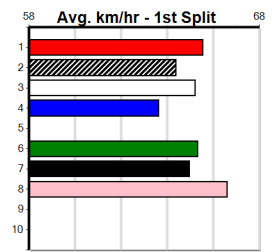

PARKER PUMPS

Distance: 460m, Race Type: Mixed 4/5, Total Prizemoney: $3,360
1st: $2,250, 2nd: $690, 3rd: $345, 4th: $75

REIKO SLATER (2) beat a good line-up at Warrnambool two runs back and he should be able to clear the red early on. BERNARDO BEAST (1) owns a smart 25.80 PB here and he will get the gun run for most of the trip. SIR CAPULET (3) has claims

Watchdog Tips: 2 1 3 6 **Bet:** Box Trifecta 1,2,3,6 ($10 for 41.67%)

1

BERNARDO BEAST [5] Quick PB here, gets the gun run, main danger **$3.60**

RF Dog Feb-22 Sire: BERNARDO Dam: VAN EVIE Trainer: John Barbara (Exford)

Owner(s): J Hamilton

Winning Distances: < 300m (0) 300 - 399m (1) 400 - 499m (2) 500 - 599m (1) 600 - 699m (0) > 700m (0)

Winning Weights: 35.0(1) 35.1(1) 35.9(1) 36.8(1)

1st	(1)	36.8	350	HVL	R2	21-Jan-24	19.40	19.22	2.00L TOKYO HEIST (19.53)	M/2			6.58	$4.20	X67F
4th	(5)	36.0	450	WBL	R8	25-Jan-24	25.77	24.90	3.25L DR. FALKOR (25.54)	M/356			6.74	$6.60	5H
7th	(2)	35.9	500	BEN	R4	02-Feb-24	28.71	27.77	7.00L AMRON TIGER (28.24)	M/477		VO	6.65	$5.10	RWH
5th	(6)	35.9	425	BEN	R10	22-Mar-24	24.37	23.47	4.50L ASTON RECALL (24.05)	M/665			6.91	$3.10	RWH
3rd	(8)	35.9	395	TRA	R9	29-Mar-24	22.27	22.06	3.25L MICK SAYS SO (22.06)	M/345			3.85	$1.80	5
1st	(7)	35.9	450	TRA	R6	03-Apr-24	25.52	24.91	0.10L SCARLETT'S WISH (25.53)	M/445			6.77	$2.30	5
3rd	(3)	35.9	460	WGL	R9	09-Apr-24	26.12	25.60	1.00L DR. ASHER (26.06)	M/883			6.96	$9.50	5H
3rd	(3)	35.4	400	GEL	R12	03-May-24	22.76	22.45	2.25L COMBO COL (22.61)	M/87			8.72	$4.70	5

Last 3 wins NOT included above

1st	(8)	35.1	460	GEL	R2	27-Aug-23	25.80	25.49	7.50L VANESSA BALE (26.33)	Q/111		SW	6.48	$4.40	M
1st	(1)	35.0	500	BEN	R7	13-Sep-23	28.43	28.28	1.5L BUSTER HARLEY (28.52)	M/211			6.60	$2.10	X67

Box History

Bx	1st	2nd	3rd	4th	5th	6th	7th	8th
1	2	1						
2			1	3				1
3								
4								
5					1			1
6		1			1	1		
7	1	3	1					
8	1			1	1			

Prize Best Starts	$14355.00
Trk/Dts	25.80(8)-27/8/23
APM	22-4-6-5 2-1-0-0 5791

2

REIKO SLATER [5] Beat a good line-up at Warrnambool, yes **$3.40**

BK Dog Mar-22 Sire: ORSON ALLEN Dam: STAR REIKO Trainer: Daryl Brennan (Napoleons)

Owner(s): Reiko (SYN), A Fry, J Fry

Winning Distances: < 300m (0) 300 - 399m (0) 400 - 499m (5) 500 - 599m (0) 600 - 699m (0) > 700m (0)

Winning Weights: 32.1(1) 32.2(2) 32.3(1) 32.4(1)

4th	(4)	32.5	515	SAN	R7	14-Mar-24	30.22	29.27	11.00 PEAKY BOO (29.51)	S/6443			5.26	$15.30	SH
3rd	(4)	32.3	515	SAN	R7	21-Mar-24	30.27	29.27	13.00 MEPUNGA REWARD (29.37)	M/6888			5.22	$21.40	SSF
8th	(6)	32.1	485	HOR	R4	27-Mar-24	27.57	26.95	3.75L NORTH CAROLINA (27.31)	S/665			6.88	$2.40	RWH
2nd	(2)	32.0	485	HOR	R5	02-Apr-24	27.39	27.16	1.75L UNDERWAY (27.28)	M/822			6.69	$4.10	RWF
2nd	(8)	32.0	450	BAL	R7	07-Apr-24	25.40	24.91	3.75L CANYA CHARISMA (25.15)	S/653			6.76	$2.50	5
4th	(6)	32.2	450	BAL	R8	14-Apr-24	25.77	25.59	2.75L CAMP FIRE (25.59)	S/655			6.86	$3.10	X45
1st	(2)	32.1	450	WBL	R6	18-Apr-24	25.51	25.51	2.50L ZELDA CHAOS (25.67)	S/421			6.77	$4.00	X45
8th	(4)	32.4	450	WBL	R7	25-Apr-24	25.79	24.87	9.50L DESCRIPTION (25.14)	M/787			6.80	$15.70	SH

Last 3 wins NOT included above

1st	(8)	32.2	450	WBL	R4	11-Jan-24	25.44	25.02	4.75L COUNTRY CRUSADER	M/211			6.64	$1.50	X67H
1st	(6)	32.2	450	WBL	R4	18-Jan-24	25.29	25.16	3.5L LEKTRA CHER (25.52)	M/321		SW	6.72	$3.40	X67F
1st	(2)	32.4	450	WBL	R8	29-Feb-24	25.33	25.20	5.50L SPRING BART (25.70)	M/411			6.72	$5.60	X45

Box History

Bx	1st	2nd	3rd	4th	5th	6th	7th	8th
1								
2	2	1		1				
3								
4					1			
5								2
6	1	1	1	1		1		
7	1							
8	1	1						

Prize Best Starts	$14815.00
Trk/Dts	25.88(7)-5/1/24
APM	15-5-3-1 1-1-0-0 9382