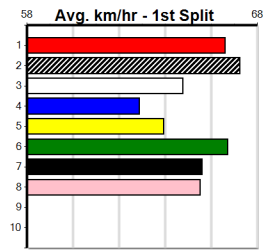

MILLERS MUZZLES (2-3 WINS)

Distance: 400m, Race Type: Restricted Win, Total Prizemoney: $2,925
1st: $1,950, 2nd: $600, 3rd: $300, 4th: $75

GROVER BALE (5) was desperately unlucky at Ballarat last time and he can make amends this time around. FORBES SUPREME (4) is two of two to date and he will be on the pace from the outset. BLACKPOOL RANGER (2) can ping the lids.

Watchdog Tips: **5** **4** **2** **7** **Bet:** Win 5

Form Box Wgt Dist Track Date Time BON Margin 1st/2nd (Time) PIR Checked Comment W/R Split 1 S/P Grade

1
CHILLI SAL (SA)[6] Talented but will push up the track, risky **$10.00**
F Bitch May-22 Sire: KOBLENZ Dam: MADDISON KAYE
Owner(s): M Perna
Winning Distances: < 300m (0) 300 - 399m (0) 400 - 499m (2) 500 - 599m (0) 600 - 699m (0) > 700m (0)
Winning Weights: 27.5(1) 27.8(1)
6th (3) 27.9 400 GEL R4 15-Mar-24 23.06 22.46 6.00L DEROGATIVE (22.65) M/22 8.44 $8.20 X67
2nd (1) 27.9 400 GEL R7 25-Mar-24 22.74 22.68 1.00L WHY I'M BROKE (22.68) Q/11 8.46 $6.40 6G
5th (4) 27.7 410 HOR R5 05-Apr-24 23.82 23.32 5.50L ARIA'S MELODY (23.47) M/44 SW 10.60 $2.40 6G
8th (5) 27.7 390 WBL R10 11-Apr-24 22.77 22.09 10.00 URIAH BALE (22.09) S/55 8.92 $4.30 X67
2nd (1) 27.7 410 HOR R4 19-Apr-24 23.63 23.40 2.00L ERUDITE BALE (23.49) Q/11 10.29 $3.10 6G
6th (7) 27.5 400 GEL R10 26-Apr-24 23.31 22.29 4.25L BLAZING GOLD (23.02) M/67 8.57 $8.40 6G
2nd (6) 27.4 400 GEL R11 30-Apr-24 22.78 22.73 0.25L ASTON BAHT (22.77) M/22 8.48 $2.00 6G
3rd (8) 27.2 400 GEL R11 03-May-24 22.73 22.45 4.00L TALCOTT BALE (22.45) S/33 8.45 $2.80 X67
Last 3 wins NOT included above
1st (4) 27.8 400 GEL R1 12-Feb-24 22.87 22.62 2.75L DOLLAR SHORT (23.06) Q/11 8.42 $3.90 M
1st (8) 27.5 410 HOR R9 27-Feb-24 23.44 23.07 1.00L BLOCK A BABE (23.50) S/11 10.47 $8.90 7

2
BLACKPOOL RANGER [6] Shows promise, can ping the lids, threat **$4.20**
BK Dog Jul-22 Sire: ASTON RUPEE Dam: LOCHINVAR ADORE
Owner(s): A Kenyon
Winning Distances: < 300m (0) 300 - 399m (0) 400 - 499m (2) 500 - 599m (0) 600 - 699m (0) > 700m (0)
Winning Weights: 33.1(2)
2nd (1) 32.8 400 GEL R1 15-Mar-24 23.28 22.46 7.00L BLAZER BALE (22.79) M/22 8.56 $5.00 M
8th (3) 32.6 400 GEL R1 29-Mar-24 24.02 22.41 21.00 LEO BALE (22.60) M/27 8.45 $15.40 M
1st (6) 33.1 400 GEL R3 16-Apr-24 22.94 22.64 0.75L JAIRON BALE (22.98) Q/11 8.31 $5.90 M
1st (1) 33.1 400 GEL R10 27-Apr-24 22.81 22.35 3.5L XOEL BALE (23.04) Q/11 8.45 $5.70 X67
6th (2) 33.2 400 GEL R11 03-May-24 23.53 22.45 16.00 TALCOTT BALE (22.45) M/86 8.73 $12.00 X67
Last 3 wins NOT included above