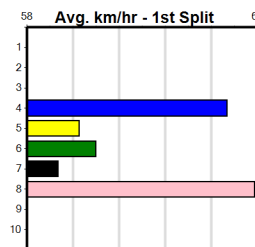

MERV JENNINGS SIGNS

Distance: 460m, Race Type: Maiden, Total Prizemoney: $2,535
1st: $1,680, 2nd: $520, 3rd: $260, 4th: $75

ROOFTOP SHOUT (8) showed good early burn when placed on debut and he may appreciate the rise in distance. XENI BALE (5) is an improving type and he just needs a little room early on. RIVIA ROBIN (7) can run a race at odds.

Watchdog Tips: **8** **5** **7** **1** **Bet:** Box Trifecta 1,5,7,8 ($10 for 41.67%)

Form Box	Wgt	Dist	Track	Date	Time	BON	Margin	1st/2nd (Time)	PIR	Checked	Comment	W/R	Split 1	S/P	Grade		
1	PAW ZENTRA (NSW)[M] Dam produced the classy Freya Bale $4.00																
	BK	Dog		Jul-22													
	Sire: CHRISTO BALE		Dam: DYNA GERTIE														
	Owner(s): B Wheeler Trainer: Mark Delbridge (Balliang)																
	Winning Distances: < 300m (0) 300 - 399m (0) 400 - 499m (0) 500 - 599m (0) 600 - 699m (0) > 700m (0)																
	Winning Weights:																
	Last 3 wins NOT included above																
	Box History																
	Prize Best Starts Trk/Dts APM																
	2	PAW HELION (NSW)[M] Dam was a superstar, watch betting moves $6.50															
BK		Dog		Jul-22													
Sire: ALLEN DEED		Dam: FANTA BALE															
Owner(s): B Wheeler Trainer: Mark Delbridge (Balliang)																	
Winning Distances: < 300m (0) 300 - 399m (0) 400 - 499m (0) 500 - 599m (0) 600 - 699m (0) > 700m (0)																	
Winning Weights:																	
Last 3 wins NOT included above																	
Box History																	
Prize Best Starts Trk/Dts APM																	
3		PAW NICHOLLS (NSW)[M] Dam was a classy speedster, watch betting $8.00															
	WRF	Dog		Aug-22													
	Sire: NEED MY MONEYNOW		Dam: FORTUNA BALE														
	Owner(s): B Wheeler Trainer: Samantha Grenfell (Anakie)																
	Winning Distances: < 300m (0) 300 - 399m (0) 400 - 499m (0) 500 - 599m (0) 600 - 699m (0) > 700m (0)																
	Winning Weights:																
	Last 3 wins NOT included above																
	Box History																
	Prize Best Starts Trk/Dts APM																
	4	NIRRANDA GRACIE [M] Solid effort on debut, can sneak into a place $10.00															
BD		Bitch		Jan-22													
Sire: KINLOCH BRAE		Dam: JUST LOVIN' IT															
Owner(s): A Rippon Trainer: Ashley Mcdowall (Nullawarre)																	
Winning Distances: < 300m (0) 300 - 399m (0) 400 - 499m (0) 500 - 599m (0) 600 - 699m (0) > 700m (0)																	
Winning Weights:																	
4th (2) 27.9 400 GEL R1 03-May-24 23.11 22.45 7.00L SHAKER STICKER (22.63) M/34 8.54 $19.30 MH																	
Last 3 wins NOT included above																	
Box History																	
Prize Best Starts Trk/Dts APM																	
5	XENI BALE (NSW)[M] Improving type, strong in the run home, danger $6.00																
	BK	Dog		Jul-22													
	Sire: JARVIS BALE		Dam: ETHLA ALLEN														
	Owner(s): B Wheeler Trainer: Daniel Gibbons (Avalon)																
	Winning Distances: < 300m (0) 300 - 399m (0) 400 - 499m (0) 500 - 599m (0) 600 - 699m (0) > 700m (0)																
	Winning Weights:																
	4th (2) 32.1 435 SLE R1 14-Apr-24 25.20 24.32 8.50L JOROGUMO (24.63) M/644 5.50 $3.40 M																
	3rd (6) 31.5 425 BEN R1 26-Apr-24 24.47 23.85 4.25L CANYA LIBBY (24.19) M/633 6.86 $5.50 M																
	3rd (2) 31.4 425 BEN R1 03-May-24 24.55 23.69 5.50L PHIL'S NO ANGEL (24.19) S/453 6.80 $2.80 M																
	Last 3 wins NOT included above																
Box History																	
Prize Best Starts Trk/Dts APM