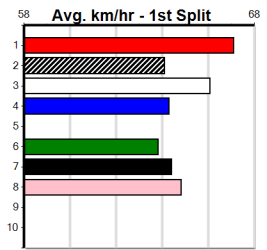

TTS ELECTRICS

Distance: 460m, Race Type: Grade 5, Total Prizemoney: $2,925
1st: $1,950, 2nd: $600, 3rd: $300, 4th: $75

LONE ROOSTER (7) has some breathtaking wins to his credit in his brief career and he is expected to fire fresh. ASPERITAS (1) is racing with confidence and she is drawn to be on the pace from the outset. URITH BALE (3) is showing promise

Watchdog Tips: **7** **1** **3** **2** **Bet:** Win 7