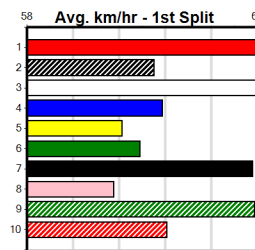

SPORTSBET FINAL

Distance: 400m, Race Type: Maiden Final, Total Prizemoney: $2,925
1st: $1,950, 2nd: $600, 3rd: $300, 4th: $75

SHAKER STICKER (1) was a top 22.63 debut winner here last week and he is drawn to lead throughout again. KETCHIKAN KID (3) sizzled early in his debut win and he should be in the mix again. ZIPPING TANDER (5) will be strong in the run home.

Watchdog Tips: 1 3 5 7 Bet: Win 1

Form Box Wgt Dist Track Date Time BON Margin 1st/2nd (Time) PIR Checked Comment W/R Split 1 S/P Grade

SHAKER STICKER (NSW)[7] Dominant on debut, drawn to lead, yes $2.40
Owner(s): A Mcvicker
Sire: MEPUNGA CRUZER Dam: KISSING CARTER
Trainer: Brendan Pursell (Lara)
Box History table and statistics.

PERRY MARKER [7] Improving type but prefer out wide, next time $12.00
Owner(s): Bermaid Mowlo (SYN), P Aumann, M Hose, A Hyde, R Davis, P Duncan
Trainer: Jeffrey Britton (Anakie)
Box History table and statistics.

KETCHIKAN KID [7] Sizzled early in his debut win, main danger. $4.20
Owner(s): R Geall
Sire: FLYING RICCIARDO Dam: MISS MORRISSET
Trainer: David Geall (Lara)
Box History table and statistics.

MARAIS BALE (NSW)[7] Continues to improve, draw is a worry, place $9.00
Owner(s): B Wheeler
Sire: CHRISTO BALE Dam: HAE ALLEN
Trainer: Rebecca Gibbons (Avalon)
Box History table and statistics.

ZIPPING TANDER (NSW)[M] Still learning but can charge to the line, threat $8.00
Owner(s): Hallinan Hallinan (SYN), M Hallinan, F Hallinan
Trainer: Thomas Dailly (Anakie)
Box History table and statistics.