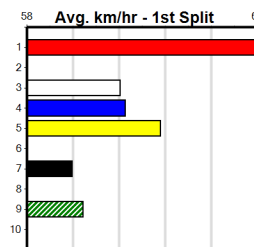

THE BECKLEY CENTRE GEELONG

Distance: 400m, Race Type: Maiden, Total Prizemoney: $2,535
1st: $1,680, 2nd: $520, 3rd: $260, 4th: $75

QUEEN KATE (1) sizzled early when placed here on debut and she will be much better for the run.
MUCK AROUND (3) has been placed in all four runs to date and he just needs to get into the clear mid race. PAW OCTAVIA (2) must be respected

Watchdog Tips: 1 3 2 8 **Bet:** Win 1

Box History

Form Box	Wgt	Dist	Track	Date	Time	BON	Margin	1st/2nd (Time)	PIR	Checked	Comment	W/R	Split 1	S/P	Grade		
1	QUEEN KATE [M] $2.80																
	Sizzled early in her debut run, hard to reel in																
	BK Bitch Aug-22 Sire: FLYING RICCIARDO Dam: MISS MORRISSET Trainer: David Geall (Lara)																
	Owner(s): P Moody																
	Winning Distances: < 300m (0) 300 - 399m (0) 400 - 499m (0) 500 - 599m (0) 600 - 699m (0) > 700m (0)																
	Winning Weights:																
	3rd (3) 29.0 400 GEL R4 03-May-24 22.86 22.45 1.75L PERRY MARKER (22.74) Q/12 W 8.33 $4.10 MH																
	Last 3 wins NOT included above																
	<table border="1" style="width: 100%; border-collapse: collapse;"> <caption>Box History</caption> <thead> <tr> <th>Bx</th> <th>1st</th> <th>2nd</th> <th>3rd</th> <th>4th</th> <th>5th</th> <th>6th</th> <th>7th</th> <th>8th</th> </tr> </thead> <tbody> <tr><td>1</td><td></td><td></td><td></td><td></td><td></td><td></td><td></td><td></td></tr> <tr><td>2</td><td></td><td></td><td></td><td></td><td></td><td></td><td></td><td></td></tr> <tr><td>3</td><td></td><td></td><td>1</td><td></td><td></td><td></td><td></td><td></td></tr> <tr><td>4</td><td></td><td></td><td></td><td></td><td></td><td></td><td></td><td></td></tr> <tr><td>5</td><td></td><td></td><td></td><td></td><td></td><td></td><td></td><td></td></tr> <tr><td>6</td><td></td><td></td><td></td><td></td><td></td><td></td><td></td><td></td></tr> <tr><td>7</td><td></td><td></td><td></td><td></td><td></td><td></td><td></td><td></td></tr> <tr><td>8</td><td></td><td></td><td></td><td></td><td></td><td></td><td></td><td></td></tr> <tr> <td>Prize Best</td> <td colspan="7"></td> <td>$260.00</td> <td>NBT</td> </tr> <tr> <td>Starts</td> <td colspan="7"></td> <td>1-0-0-1</td> <td></td> </tr> <tr> <td>Trk/Dts</td> <td colspan="7"></td> <td>1-0-0-1</td> <td></td> </tr> <tr> <td>APM</td> <td colspan="7"></td> <td>260</td> <td></td> </tr> </tbody> </table>																
	<table border="1" style="width: 100%; border-collapse: collapse;"> <caption>Box History</caption> <thead> <tr> <th>Bx</th> <th>1st</th> <th>2nd</th> <th>3rd</th> <th>4th</th> <th>5th</th> <th>6th</th> <th>7th</th> <th>8th</th> </tr> </thead> <tbody> <tr><td>1</td><td></td><td></td><td></td><td></td><td></td><td></td><td></td><td></td></tr> <tr><td>2</td><td></td><td></td><td></td><td></td><td></td><td></td><td></td><td></td></tr> <tr><td>3</td><td></td><td></td><td></td><td></td><td></td><td></td><td></td><td></td></tr> <tr><td>4</td><td></td><td></td><td></td><td></td><td></td><td></td><td></td><td></td></tr> <tr><td>5</td><td></td><td></td><td></td><td></td><td></td><td></td><td></td><td></td></tr> <tr><td>6</td><td></td><td></td><td></td><td></td><td></td><td></td><td></td><td></td></tr> <tr><td>7</td><td></td><td></td><td></td><td></td><td></td><td></td><td></td><td></td></tr> <tr><td>8</td><td></td><td></td><td></td><td></td><td></td><td></td><td></td><td></td></tr> <tr> <td>Prize Best</td> <td colspan="7"></td> <td>$0</td> <td>FSH</td> </tr> <tr> <td>Starts</td> <td colspan="7"></td> <td>0-0-0-0</td> <td></td> </tr> <tr> <td>Trk/Dts</td> <td colspan="7"></td> <td>0-0-0-0</td> <td></td> </tr> <tr> <td>APM</td> <td colspan="7"></td> <td>0</td> <td></td> </tr> </tbody> </table>																
2	PAW OCTAVIA (NSW)[M] $5.00																
	Well bred, in good hands, watch betting moves																
	BD Bitch Aug-22 Sire: FERNANDO BALE Dam: XAMIRA BALE Trainer: Samantha Grenfell (Anakie)																
	Owner(s): B Wheeler																
	Winning Distances: < 300m (0) 300 - 399m (0) 400 - 499m (0) 500 - 599m (0) 600 - 699m (0) > 700m (0)																
	Winning Weights:																
	Last 3 wins NOT included above