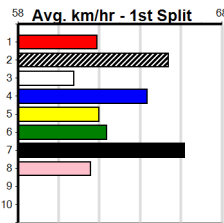

CROYDON HOMING PIGEON CLUB

Distance: 300m, Race Type: Tier 3 - Grade 6, Total Prizemoney: $1,530

1st: $1,000, 2nd: $320, 3rd: $160, 4th: $50

Watchdog Tips: 0 0 0 0 Bet: .

Main table containing race details for entries 1-10, including names, trainers, owners, times, and prize money. Includes 'Winnig Boxes' sub-tables for each entry.

9 *** NO RESERVE *** Winnig Boxes

10 *** NO RESERVE *** Winnig Boxes