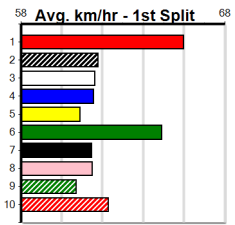

GREYHOUND ADOPTION PROGRAM

Distance: 350m, Race Type: Tier 3 - Maiden, Total Prizemoney: $1,530
1st: $1,000, 2nd: $320, 3rd: $160, 4th: $50

2

11:02AM

(VIC time)

Watchdog Tips: **0 0 0 0** Bet: **0**