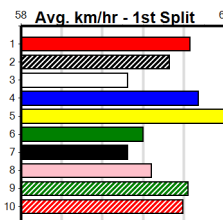

Healesville

STRAIGHT RACING...GREAT RACING

Distance: 350m, Race Type: Grade 5 T3, Total Prizemoney: \$1,530

1st: \$1,000, 2nd: \$320, 3rd: \$160, 4th: \$50

8

1:03PM

(VIC time)

Watchdog Tips: