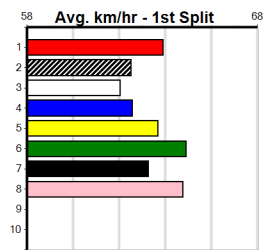

PITSTOP MOWER REPAIRS (2-3 WINS)

Distance: 350m, Race Type: Tier 3 - Restricted Win, Total Prizemoney: $1,530
1st: $1,000, 2nd: $320, 3rd: $160, 4th: $50

Watchdog Tips: [ ] [ ] [ ] [ ] Bet: [ ]

HAGIBIS [5] BK Bitch Apr-20 Sire: FERNANDO BALE Dam: WEST ON JILL Trainer: Kenneth Doidge (Murchison)
Winning Distances: < 300m (0) 300 - 399m (0) 400 - 499m (3) 500 - 599m (0) 600 - 699m (0) > 700m (0)
Winning Weights: 25.8(2) 25.9(1)
5th (3) 26.5 390 SHP R11 29-Feb-24 22.50 22.06 2.75L KNEW THAT (22.31) M/45 . . . . . 8.66 $16.30 5
8th (3) 26.3 300 HVL R12 05-Mar-24 17.13 16.48 8.00L BUMPY'S DAD ROY (16.61) M/5 . . . . . 4.00 $55.40 5

CHECKOUT CHICK [6] FW Bitch Apr-21 Sire: ASTON DEE BEE Dam: MRS. SHARP Trainer: Cameron Knott (Mt Camel)
Winning Distances: < 300m (0) 300 - 399m (2) 400 - 499m (0) 500 - 599m (0) 600 - 699m (0) > 700m (0)
Winning Weights: 26.2(1) 26.6(1)
4th (2) 25.9 425 BEN R9 31-Jan-24 24.69 23.94 11.00 DASHING JEFF (23.94) M/223 . . . . . 6.68 $30.70 6G
7th (1) 26.5 350 HVL R5 09-Feb-24 20.06 19.65 5.50L DESTINI PALADIN (19.68) M/4 . . . . . 6.77 $34.00 T3-6

ALICE FROM VENUS [6] BD Bitch May-22 Sire: TOMMY SHELBY Dam: OSAKALAKA Trainer: Cameron Knott (Mt Camel)
Winning Distances: < 300m (0) 300 - 399m (1) 400 - 499m (1) 500 - 599m (0) 600 - 699m (0) > 700m (0)
Winning Weights: 25.4(1) 25.5(1)
2nd (7) 25.9 390 WBL R2 05-Feb-24 23.07 22.29 0.05L NURSE ROSIE (23.07) M/54 . . . . . 9.11 $3.10 M
3rd (1) 25.8 390 WBL R2 12-Feb-24 23.03 22.41 1.25L MANA'S WAY (22.95) Q/44 . . . . . 9.12 $2.20 M

NORMAL LIFE [6] BK Bitch Aug-21 Sire: NEED MY MONEYNOW Dam: LITTLE BIT SLICK Trainer: Gavin Ithier (Devon Meadows)
Winning Distances: < 300m (0) 300 - 399m (1) 400 - 499m (1) 500 - 599m (0) 600 - 699m (0) > 700m (0)
Winning Weights: 28.2(1) 28.5(1)
2nd (5) 28.1 400 GEL R10 17-Oct-23 23.17 22.76 2.00L DANTE BALE (23.04) Q/21 . . . . . 8.61 $10.40 7
4th (7) 28.4 390 BAL R9 21-Oct-23 22.71 22.25 4.50L SANDY'S LARA (22.40) M/32 . . . . . 8.63 $14.40 7

MEPUNGA ECHO [5] BK Dog Nov-20 Sire: PREMIER FANTASY Dam: JUST LOVIN' IT Trainer: John Mangion (Numurkah)
Winning Distances: < 300m (0) 300 - 399m (3) 400 - 499m (0) 500 - 599m (0) 600 - 699m (0) > 700m (0)
Winning Weights: 34.2(2) 34.5(1)
4th (5) 34.1 390 SHP R12 14-Dec-23 22.92 22.21 7.50L GLOBAL HERO (22.42) M/44 . . . . . 8.81 $6.60 5
6th (7) 33.8 450 SHP R7 21-Dec-23 26.16 25.32 9.00L SAPPHIRO FERN (25.55) S/746 . . . . . 6.81 $44.60 RW