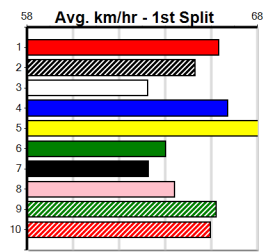

STRAIGHT RACING...GREAT RACING

Distance: 350m, Race Type: Grade 5 T3, Total Prizemoney: $1,530
1st: $1,000, 2nd: $320, 3rd: $160, 4th: $50

Watchdog Tips:

Bet:

Form Box Wgt Dist Track Date Time BON Margin 1st/2nd (Time) PIR Checked Comment W/R Split 1 S/P Grade

HALLEE'S REEF [5] WBK Bitch Feb-21 Sire: WHISKEY RIOT Dam: YAKIMA
Owner(s): D Schwarz
Trainer: David Schwarz (Dallas)
Winning Distances: < 300m (0) 300 - 399m (5) 400 - 499m (4) 500 - 599m (0) 600 - 699m (0) > 700m (0)
Winning Weights: 26.5(1) 26.6(1) 26.8(1) 26.9(1) 27.1(1) 27.2(1) 27.3(1) 27.5(1) 27.6(1)
Box History table and Prize Best Starts table included.

CHILI HORIZON (NSW)[5] RF Dog Jan-21 Sire: ZIPPING GARTH Dam: SMILEY SAM
Owner(s): B Stephens
Trainer: Susan Richards (Devon Meadows)
Winning Distances: < 300m (0) 300 - 399m (7) 400 - 499m (0) 500 - 599m (0) 600 - 699m (0) > 700m (0)
Winning Weights: 34.1(2) 34.2(1) 34.7(1) 34.8(1) 34.9(1) 35.1(1)
Box History table and Prize Best Starts table included.

MICROSCOPIC [5] BD Bitch Jan-21 Sire: FERNANDO BALE Dam: SHALL SHE ROCK
Owner(s): R Crawford
Trainer: Robert Crawford (Pearcedale)
Winning Distances: < 300m (0) 300 - 399m (1) 400 - 499m (2) 500 - 599m (1) 600 - 699m (0) > 700m (0)
Winning Weights: 25.9(1) 26.0(2) 26.5(1)
Box History table and Prize Best Starts table included.

ELSIE DREAMING [5] WBK Bitch Oct-21 Sire: FERNANDO BALE Dam: JEBRYNAH GREEN
Owner(s): SAUNDERS CLAN (SYN), D Saunders, B Saunders, W Saunders, G Saunders
Trainer: Gail Saunders (Somerville)
Winning Distances: < 300m (0) 300 - 399m (5) 400 - 499m (1) 500 - 599m (0) 600 - 699m (0) > 700m (0)
Winning Weights: 25.0(2) 25.1(2) 25.3(1) 25.5(1)
Box History table and Prize Best Starts table included.

BEAR LEE BANDIT [5] BK Dog Feb-20 Sire: BLACK BEAR LEE Dam: INMATE
Owner(s): A Powell
Trainer: Darren Ryan (Boronia)
Winning Distances: < 300m (0) 300 - 399m (11) 400 - 499m (3) 500 - 599m (0) 600 - 699m (0) > 700m (0)
Winning Weights: 34.4(1) 34.5(1) 34.6(1) 34.9(1) 35.0(3) 35.3(1) 35.5(3) 35.8(1) 36.0(1) 36.1(1)
Box History table and Prize Best Starts table included.

1

2

3

4

5