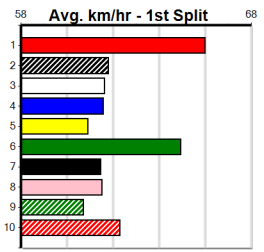

GREYHOUND ADOPTION PROGRAM

2

11:02AM

(VIC time)

Distance: 350m, Race Type: Tier 3 - Maiden, Total Prizemoney: $1,530
1st: $1,000, 2nd: $320, 3rd: $160, 4th: $50

Watchdog Tips: [ ] [ ] [ ] [ ] Bet: [ ]

Table with columns: Form Box, Wgt, Dist, Track, Date, Time, BON, Margin, 1st/2nd (Time), PIR, Checked, Comment, W/R, Split 1, S/P, Grade

1

HE'S TANGLES [M]
BD Dog Sep-20 Sire: MOREIRA Dam: SHE'S PERFECT
Owner(s): W Cunningham
Trainer: Robert Cunningham (Devon Mead)
Winning Distances: < 300m (0) 300 - 399m (0) 400 - 499m (0) 500 - 599m (0) 600 - 699m (0) > 700m (0)
Winning Weights:
4th (2) 34.0 350 HVL R4 01-Nov-23 20.22 19.70 3.5L DONEGAL EXPRESS (19.98) M/7 . . . . . 6.92 $3.90 M
5th (2) 33.7 350 HVL R2 12-Nov-23 20.22 19.21 7.00L JONATHAN'S DREAM (19.74) S/6 . . . . . 6.88 $8.20 M
5th (7) 33.6 350 HVL R1 19-Nov-23 19.87 18.90 6.50L SLIGHTLY SISSY (19.43) M/5 . . . . . 6.79 $25.30 M
3rd (1) 33.6 350 HVL R5 06-Dec-23 20.05 19.17 2.25L MAGIC MOON BEAM (19.91) M/3 . . . . . 6.69 $2.50 M
7th (2) 33.9 400 WGL R2 14-Dec-23 23.94 22.69 9.50L UNSURPASSED (23.30) M/67 . . . . . VO 8.75 $3.70 T3-M
2nd (2) 33.8 350 HVL R2 02-Feb-24 19.97 19.49 1.25L ASTON ANGELO (19.90) M/3 . . . . . 6.71 $11.50 T3-M
Last 3 wins NOT included above
Box History
Prize Best $710.00
Starts NBT
Trk/Dts 6-0-1-1
APM 5-0-1-1 322

2

CHEWBACCA [M]
BD Dog Feb-22 Sire: ZAMBORA BROCKIE Dam: SHE'S A BLAZIN'
Owner(s): J Clarke
Trainer: Jack Clarke (Creswick)
Winning Distances: < 300m (0) 300 - 399m (0) 400 - 499m (0) 500 - 599m (0) 600 - 699m (0) > 700m (0)
Winning Weights:
7th (2) 37.6 400 WGL R1 13-Feb-24 23.82 22.48 12.00 DOCHERTY (23.02) M/66 . . . . . 8.69 $8.40 M
8th (6) 37.6 435 SLE R1 25-Feb-24 26.56 24.33 22.00 OUR YOGI (25.06) Q/578 . . . . . VO 5.47 $18.50 M
8th (3) 37.0 435 SLE R3 07-Mar-24 25.73 24.68 12.00 LONG SLEEVES (24.94) M/578 . . . . . 5.39 $13.40 M
4th (8) 37.7 395 TRA R2 01-Apr-24 23.13 22.27 7.00L PRINCESS BARONA (22.67) M/323 . . . . . SW 3.86 $8.80 T3-M
6th (3) 37.1 390 WBL R2 08-Apr-24 23.31 22.23 4.25L ASTON HOMARE (23.02) M/55 . . . . . 9.15 $5.20 M
6th (7) 36.2 400 GEL R9 23-Apr-24 23.45 22.56 6.50L RIVERDALE TURBO (23.00) M/66 . . . . . 8.83 $4.60 M
5th (5) 35.5 300 HVL R1 03-May-24 17.68 16.90 8.50L SHE'S IDEAL (17.10) M/8 . . . . . SW 4.18 $5.00 T3-M
3rd (7) 35.0 300 HVL R2 06-May-24 17.57 16.85 0.75L BEKERE (17.52) M/3 . . . . . 4.18 $9.00 M
Last 3 wins NOT included above
Box History
Prize Best $210.00
Starts FSTD
Trk/Dts 8-0-0-1
APM 0-0-0-0 200

3