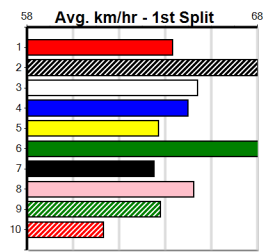

MR HUMMER LIMOS

Distance: 300m, Race Type: Grade 5 T3, Total Prizemoney: $1,530
1st: $1,000, 2nd: $320, 3rd: $160, 4th: $50

Watchdog Tips:

Bet:

Table with columns: Form Box, Wgt, Dist, Track, Date, Time, BON, Margin, 1st/2nd (Time), PIR, Checked, Comment, W/R, Split 1, S/P, Grade

Race 1: SWOOPING SWAN [5]. Includes owner info (TEN SWANS), sire (FERNANDO BALE), dam (FEARLESS SWAN), winning distances, and a list of race results with details like date, weight, and prize money.

Box History and Prize Best Starts for Race 1. Includes a grid for box numbers and a table for prize details.

Race 2: DUCHESS SAL [5]. Includes owner info (T Salpigtidis), sire (ASTON DEE BEE), dam (ZULU MYSTIQUE), winning distances, and a list of race results.

Box History and Prize Best Starts for Race 2. Includes a grid for box numbers and a table for prize details.

Race 3: ZIPPING PATTY (NSW)[5]. Includes owner info (SAUNDERS CLAN), sire (ZIPPING GARTH), dam (ZIPPING LENA), winning distances, and a list of race results.

Box History and Prize Best Starts for Race 3. Includes a grid for box numbers and a table for prize details.

Race 4: DEVON LASS [5]. Includes owner info (J Carr), sire (FULLY LOADED), dam (PRINCESS GEMINI), winning distances, and a list of race results.

Box History and Prize Best Starts for Race 4. Includes a grid for box numbers and a table for prize details.

Race 5: BLACK PISTOL [5]. Includes owner info (A Carr), sire (BANJO BOY), dam (PISTOL), winning distances, and a list of race results.

Box History and Prize Best Starts for Race 5. Includes a grid for box numbers and a table for prize details.