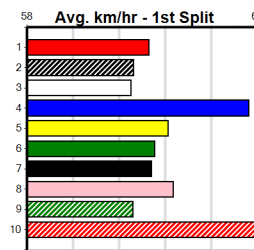

SPORTSBET GREEN TICKS

Distance: 300m, Race Type: Grade 5 T3, Total Prizemoney: $1,530
1st: $1,000, 2nd: $320, 3rd: $160, 4th: $50

Watchdog Tips: [ ] [ ] [ ] [ ] Bet: [ ]

Table with columns: Form Box, Wgt, Dist, Track, Date, Time, BON, Margin, 1st/2nd (Time), PIR, Checked, Comment, W/R, Split 1, S/P, Grade

CRACKERJACK MAXY [5] BIK
Owner(s): V Xuereb
Sire: FERNANDO BALE Dam: MAXIMUM KACK
Trainer: Jason Formosa (Heathcote)
Box History table and Prizemoney details.

DUNBRO BERTIE [5]
Owner(s): YOUNG AND OLD (SYN), B Parsons, A Hyde
Sire: MY REDEEMER Dam: MYSTIC MOON
Trainer: Anthony Hyde (Avenel)
Box History table and Prizemoney details.

LATIN RHYTHM [5]
Owner(s): C Knott
Sire: FERNANDO BALE Dam: RED ROCHELLE
Trainer: Cameron Knott (Mt Camel)
Box History table and Prizemoney details.

MIGHTY INNINGS [5]
Owner(s): Quill Langton (SYN), A Langton, J Quill
Sire: BARCIA BALE Dam: MISS INNINGS
Trainer: David Bottrell (Belgrave)
Box History table and Prizemoney details.

KAORI [5]
Owner(s): C Knott
Sire: MAGIC SPRITE Dam: OSAKALAKA
Trainer: Peter Knott (Carnegie)
Box History table and Prizemoney details.