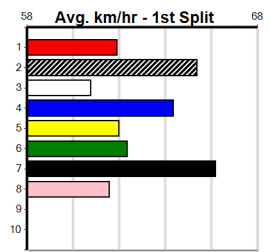

Distance: 300m, Race Type: Tier 3 - Grade 6, Total Prizemoney: $1,530
1st: $1,000, 2nd: $320, 3rd: $160, 4th: $50

Watchdog Tips:

Bet:

Form Box Wgt Dist Track Date Time BON Margin 1st/2nd (Time) PIR Checked Comment W/R Split 1 S/P Grade

BE LITTLE [6]

BK Dog Nov-20 Sire: BERNARDO Dam: ZIPPING TINA Trainer: Gary Mcmillan (Nambrok)

Owner(s): G Mcmillan
Winning Distances: < 300m (0) 300 - 399m (2) 400 - 499m (0) 500 - 599m (0) 600 - 699m (0) > 700m (0)

Winning Weights: 31.4(1) 31.5(1)

Table with columns: Rank, Dog, Wgt, Dist, Track, Date, Time, BON, Margin, Sire, Dam, PIR, Checked, Comment, W/R, Split 1, S/P, Grade. Includes entries for 3rd, 2nd, 5th, 2nd, 2nd, 7th, 5th, 4th.

Last 3 wins NOT included above

Table with columns: Rank, Dog, Wgt, Dist, Track, Date, Time, BON, Margin, Sire, Dam, PIR, Checked, Comment, W/R, Split 1, S/P, Grade. Includes entries for 1st (8) and 1st (2).

Box History

Box History table with columns: Bx, 1st, 2nd, 3rd, 4th, 5th, 6th, 7th, 8th. Includes Prize Best Starts and Trk/Dts APM.

1

VINNIE'S CAMEL [6]

DKBD Dog Nov-21 Sire: FERNANDO BALE Dam: UNTIL DAWN Trainer: Joshua Daffy (Eumemmerrig) ENG WGL 2024-05-09

Owner(s): J Daffy
Winning Distances: < 300m (0) 300 - 399m (1) 400 - 499m (1) 500 - 599m (0) 600 - 699m (0) > 700m (0)

Winning Weights: 27.1(1) 28.3(1)

Table with columns: Rank, Dog, Wgt, Dist, Track, Date, Time, BON, Margin, Sire, Dam, PIR, Checked, Comment, W/R, Split 1, S/P, Grade. Includes entries for 4th, 2nd, 3rd, 1st, 4th, 7th, 8th, 8th.

Last 3 wins NOT included above

Table with columns: Rank, Dog, Wgt, Dist, Track, Date, Time, BON, Margin, Sire, Dam, PIR, Checked, Comment, W/R, Split 1, S/P, Grade. Includes entry for 1st (7).

Box History

Box History table with columns: Bx, 1st, 2nd, 3rd, 4th, 5th, 6th, 7th, 8th. Includes Prize Best Starts and Trk/Dts APM.

2

MY ANNABELLE [6]

BK Bitch Mar-19 Sire: BLAZIN' BOMBER Dam: OUR AQUA BLUE Trainer: Joe Uglietta (Yan Yean)

Owner(s): J Uglietta
Winning Distances: < 300m (0) 300 - 399m (2) 400 - 499m (0) 500 - 599m (0) 600 - 699m (0) > 700m (0)

Winning Weights: 24.3(1) 24.7(1)

Table with columns: Rank, Dog, Wgt, Dist, Track, Date, Time, BON, Margin, Sire, Dam, PIR, Checked, Comment, W/R, Split 1, S/P, Grade. Includes entries for 6th, 8th, 8th, 7th, 8th, 8th, 7th, 3=.

Last 3 wins NOT included above

Table with columns: Rank, Dog, Wgt, Dist, Track, Date, Time, BON, Margin, Sire, Dam, PIR, Checked, Comment, W/R, Split 1, S/P, Grade. Includes entries for 1st (8) and 1st (2).

Box History

Box History table with columns: Bx, 1st, 2nd, 3rd, 4th, 5th, 6th, 7th, 8th. Includes Prize Best Starts and Trk/Dts APM.

3

QUEEN MAGGIE [6]

BK Bitch Feb-21 Sire: BERNARDO Dam: RADIANT ANGEL Trainer: Leon Lacy (Noble Park)

Owner(s): B Mackie
Winning Distances: < 300m (0) 300 - 399m (2) 400 - 499m (0) 500 - 599m (0) 600 - 699m (0) > 700m (0)

Winning Weights: 26.1(1) 27.3(1)

Table with columns: Rank, Dog, Wgt, Dist, Track, Date, Time, BON, Margin, Sire, Dam, PIR, Checked, Comment, W/R, Split 1, S/P, Grade. Includes entries for 4th, 7th, 7th, 8th, 7th, 7th, 7th, 6th, 1st.

Last 3 wins NOT included above