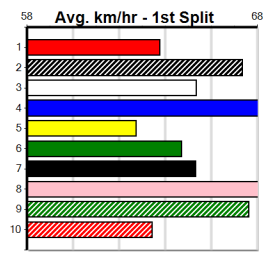

JVDM GREEN LIGHT ON PODCAST

Distance: 350m, Race Type: Grade 5 T3, Total Prizemoney: $1,530
1st: $1,000, 2nd: $320, 3rd: $160, 4th: $50

Watchdog Tips:

Bet:

Form Box Wgt Dist Track Date Time BON Margin 1st/2nd (Time) PIR Checked Comment W/R Split 1 S/P Grade

CLARA STELLA [5]
BK Bitch Feb-21 Sire: ZAMBORA BROCKIE Dam: ZINNIA
Owner(s): C Knott
Trainer: Elise Knott (Carnegie)
Winning Distances: < 300m (0) 300 - 399m (5) 400 - 499m (1) 500 - 599m (0) 600 - 699m (0) > 700m (0)
Winning Weights: 24.0(1) 24.5(1) 24.6(1) 24.7(1) 25.1(1) 25.4(1)
Box History table and Prize Best Starts table included.

IRISH BREW [5]
WBK Dog Aug-21 Sire: FERNANDO BALE Dam: CAPTAIN JACKIE
Owner(s): FOUR LEAF CLOVER (SYN), P Dwyer, A Buckley, P O'dea
Trainer: Jennifer Thorpe (Arthurs Creek)
Winning Distances: < 300m (0) 300 - 399m (3) 400 - 499m (0) 500 - 599m (0) 600 - 699m (0) > 700m (0)
Winning Weights: 29.2(1) 29.7(2)
Box History table and Prize Best Starts table included.

EMPRESS SAL [5]
BD Bitch Sep-20 Sire: ASTON DEE BEE Dam: ZULU MYSTIQUE
Owner(s): T Salpigidis
Trainer: Margaret Salvatore (Greensborou)
Winning Distances: < 300m (0) 300 - 399m (5) 400 - 499m (0) 500 - 599m (0) 600 - 699m (0) > 700m (0)
Winning Weights: 25.4(1) 26.5(2) 26.7(1) 26.8(1)
Box History table and Prize Best Starts table included.

GET A GRIP [5]
RF Dog Nov-21 Sire: ASTON DEE BEE Dam: COSMIC KATIE
Owner(s): B Sands
Trainer: Brad Sands (Pakenham)
Winning Distances: < 300m (0) 300 - 399m (3) 400 - 499m (0) 500 - 599m (0) 600 - 699m (0) > 700m (0)
Winning Weights: 34.6(2) 34.7(1)
Box History table and Prize Best Starts table included.

HEAVY LOAD [5]
WBK Dog Feb-21 Sire: MEPUNGA BLAZER Dam: FLOSSING
Owner(s): C Kas
Trainer: Corry Kas (Lynbrook)
Winning Distances: < 300m (0) 300 - 399m (1) 400 - 499m (6) 500 - 599m (0) 600 - 699m (0) > 700m (0)
Winning Weights: 31.9(1) 32.0(2) 32.2(2) 32.4(1) 32.6(1)
Box History table and Prize Best Starts table included.

1

2

3

4

5