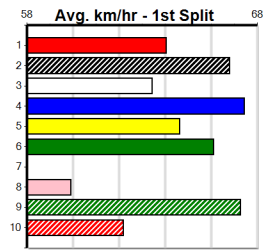

Distance: 300m, Race Type: Tier 3 - Grade 7, Total Prizemoney: $1,530
1st: $1,000, 2nd: $320, 3rd: $160, 4th: $50

Watchdog Tips:

Bet:

Form Box Wgt Dist Track Date Time BON Margin 1st/2nd (Time) PIR Checked Comment WR Split 1 S/P Grade

BEKERE (NSW)[7]
BK Dog Dec-21 Sire: SUPERIOR PANAMA Dam: DUCHESS ANNETTS
Owner(s): V Johnson
Trainer: Vanessa Johnson (Newborough)
Winning Distances: < 300m (0) 300 - 399m (1) 400 - 499m (0) 500 - 599m (0) 600 - 699m (0) > 700m (0)
Winning Weights: 31.9(1)
Race results table with columns for rank, dog name, track, date, time, weight, margin, sire, dam, price, and grade.

WALTZING BLAZE [7]
WRBD Dog Feb-22 Sire: JS FLAMIN ACE Dam: MINI FERNANDO
Owner(s): G Ithier
Trainer: Gavin Ithier (Devon Meadows)
Winning Distances: < 300m (0) 300 - 399m (1) 400 - 499m (0) 500 - 599m (0) 600 - 699m (0) > 700m (0)
Winning Weights: 34.7(1)
Race results table with columns for rank, dog name, track, date, time, weight, margin, sire, dam, price, and grade.

LOVELY MEMORIES [7]
WBD Bitch Mar-21 Sire: FERNANDO BALE Dam: LADY CEECEE
Owner(s): J Leek
Trainer: Jodie Leek (Warrandyte)
ENG SLE 2024-05-08
Winning Distances: < 300m (0) 300 - 399m (0) 400 - 499m (1) 500 - 599m (0) 600 - 699m (0) > 700m (0)
Winning Weights: 26.7(1)
Race results table with columns for rank, dog name, track, date, time, weight, margin, sire, dam, price, and grade.

EVIL EDNA (NSW)[7]
BK Bitch May-22 Sire: WOW Dam: LET'S WIN MEISHA
Owner(s): Family Business (SYN), K Reid, G Reid, T Reid
Trainer: Terrence Reid (Yuroke)
Winning Distances: < 300m (0) 300 - 399m (1) 400 - 499m (0) 500 - 599m (0) 600 - 699m (0) > 700m (0)
Winning Weights: 26.1(1)
Race results table with columns for rank, dog name, track, date, time, weight, margin, sire, dam, price, and grade.

GARY KNEW IT [7]
BK Dog Mar-22 Sire: FERNANDO BALE Dam: ANASTASIA
Owner(s): S Randle
Trainer: Stephen Tabb (Lara)
Winning Distances: < 300m (0) 300 - 399m (1) 400 - 499m (0) 500 - 599m (0) 600 - 699m (0) > 700m (0)
Winning Weights: 27.2(1)
Race results table with columns for rank, dog name, track, date, time, weight, margin, sire, dam, price, and grade.