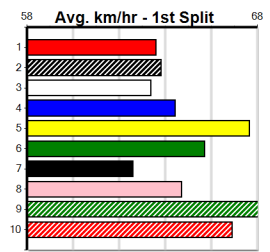

OUTER EAST FOOTBALL NETBALL COMP

Distance: 350m, Race Type: Grade 5 T3, Total Prizemoney: $1,530
1st: $1,000, 2nd: $320, 3rd: $160, 4th: $50

Watchdog Tips:

Bet:

Table with columns: Form Box, Wgt, Dist, Track, Date, Time, BON, Margin, 1st/2nd (Time), PIR, Checked, Comment, WR, Split 1, S/P, Grade

BERMUDA BEN [5]
BE Dog Nov-20 Sire: BARCIA BALE Dam: JUNIPER PEARL
Owner(s): B Mackie
Trainer: Leon Lacy (Noble Park)
Winning Distances: < 300m (0) 300 - 399m (4) 400 - 499m (1) 500 - 599m (0) 600 - 699m (0) > 700m (0)
Winning Weights: 31.9(1) 32.4(2) 33.0(1) 33.1(1)
Race results table with columns: Rank, Dog, Dist, Track, Date, Time, BON, Margin, 1st/2nd (Time), PIR, Checked, Comment, WR, Split 1, S/P, Grade

Box History table for BERMUDA BEN
Prize Best Starts: $13985.00 NBT
Trk/Dts: 49-5-9-9
APM: 2-0-0-1 3237

TASSIE TIME [5]
BK Dog Dec-21 Sire: BERNARDO Dam: JUNO AWAY
Owner(s): Snorkel (SYN), M Condon, M Hornsey, R Gazzard, J Alsemgeest, J Myers
Trainer: Joyce Condon (Devon Meadows)
Winning Distances: < 300m (0) 300 - 399m (3) 400 - 499m (2) 500 - 599m (0) 600 - 699m (0) > 700m (0)
Winning Weights: 35.4(1) 35.6(1) 35.7(2) 35.8(1)
Race results table with columns: Rank, Dog, Dist, Track, Date, Time, BON, Margin, 1st/2nd (Time), PIR, Checked, Comment, WR, Split 1, S/P, Grade

Box History table for TASSIE TIME
Prize Best Starts: $6562.50 NBT
Trk/Dts: 19.69(1)-15/3/24
APM: 23-5-2-3 4-2-0-0 4811

SMILING SPANIARD [5]
BK Dog Sep-19 Sire: HOOKSY Dam: PROVEN KATIE
Owner(s): IONA SHARE (SYN), P Boots, A Rocke
Trainer: Arron Rocke (Merrigum)
Winning Distances: < 300m (0) 300 - 399m (4) 400 - 499m (5) 500 - 599m (2) 600 - 699m (0) > 700m (0)
Winning Weights: 32.4(2) 32.9(3) 33.0(1) 33.3(1) 33.6(1) 34.1(2) 34.6(1)
Race results table with columns: Rank, Dog, Dist, Track, Date, Time, BON, Margin, 1st/2nd (Time), PIR, Checked, Comment, WR, Split 1, S/P, Grade

Box History table for SMILING SPANIARD
Prize Best Starts: $19145.00 NBT
Trk/Dts: 99-11-8-12
APM: 8-0-1-1 2327

TEXICALI FLASH [5]
BKW Bitch Nov-21 Sire: MY REDEEMER Dam: DARLEY PARK
Owner(s): SO LUCKY (SYN), S O'brien, M Davison
Trainer: Michael Davison (Talbot)
Winning Distances: < 300m (0) 300 - 399m (3) 400 - 499m (1) 500 - 599m (0) 600 - 699m (0) > 700m (0)
Winning Weights: 24.9(1) 25.0(1) 25.1(2)
Race results table with columns: Rank, Dog, Dist, Track, Date, Time, BON, Margin, 1st/2nd (Time), PIR, Checked, Comment, WR, Split 1, S/P, Grade

Box History table for TEXICALI FLASH
Prize Best Starts: $9140.00 NBT
Trk/Dts: 26-4-6-1
APM: 1-0-0-0 4630

HAMILLSON [5]
BEBD Dog Jun-19 Sire: OUT OF RANGE Dam: RINGADING SISTER
Owner(s): FARRELL AND HILL (SYN), R Hill, R Farrell
Trainer: Richard Hill (Frankston)
Winning Distances: < 300m (0) 300 - 399m (1) 400 - 499m (4) 500 - 599m (13) 600 - 699m (0) > 700m (0)
Winning Weights: 32.8(1) 33.0(1) 33.1(2) 33.2(1) 33.3(6) 33.4(2) 33.5(1) 33.6(4)
Race results table with columns: Rank, Dog, Dist, Track, Date, Time, BON, Margin, 1st/2nd (Time), PIR, Checked, Comment, WR, Split 1, S/P, Grade