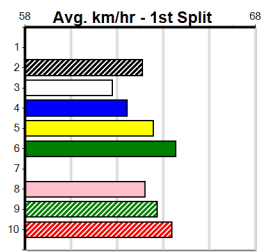

Distance: 300m, Race Type: Tier 3 - Maiden, Total Prizemoney: $1,530 1st: $1,000, 2nd: $320, 3rd: $160, 4th: $50

Watchdog Tips:

Bet:

Form Box Wgt Dist Track Date Time BON Margin 1st/2nd (Time) PIR Checked Comment WR Split 1 S/P Grade

DASH ABOUT [M]

BK Bitch Apr-20 Sire: AMERICAN MONSTER Dam: RAPID BELLE NOIR Trainer: Max Cameron (Cranbourne)

Owner(s): M Cameron Winning Distances: < 300m (0) 300 - 399m (0) 400 - 499m (0) 500 - 599m (0) 600 - 699m (0) > 700m (0)

Winning Weights:

Table with columns for rank, weight, sex, age, date, time, BON, margin, 1st/2nd (Time), PIR, checked, comment, WR, split 1, S/P, grade. Includes entries for 2nd, 4th, 5th, 4th, 4th, 4th, 7th, and 5th.

Last 3 wins NOT included above

Box History

Box History table with columns Bx, 1st, 2nd, 3rd, 4th, 5th, 6th, 7th, 8th. Includes Prize Best ($3785.00), Starts (27-0-9-2), Trk/Dts (27-0-9-2), and APM (1121).

1

PREMIER PIE [M]

BK Dog Mar-22 Sire: GOOD ODDS HARADA Dam: WHITNEY SHOWGIR Trainer: Frank Toth (Pakenham)

Owner(s): B Sands Winning Distances: < 300m (0) 300 - 399m (0) 400 - 499m (0) 500 - 599m (0) 600 - 699m (0) > 700m (0)

Winning Weights:

Table with columns for rank, weight, sex, age, date, time, BON, margin, 1st/2nd (Time), PIR, checked, comment, WR, split 1, S/P, grade. Includes entries for 3rd, 8th, 2nd, and T.

Last 3 wins NOT included above

Box History

Box History table with columns Bx, 1st, 2nd, 3rd, 4th, 5th, 6th, 7th, 8th. Includes Prize Best ($580.00), Starts (4-0-1-1), Trk/Dts (0-0-0-0), and APM (348).

2

MIKE ANGELO ZEAL [M]

BK Dog Jun-22 Sire: SUPERIOR PANAMA Dam: ZEAL SENSATION Trainer: Kathrynne Tabb (Lara)

Owner(s): Real zeal (SYN), M Tabb, J Whittle, S Tabb, W Whittle, M Brown Winning Distances: < 300m (0) 300 - 399m (0) 400 - 499m (0) 500 - 599m (0) 600 - 699m (0) > 700m (0)

Winning Weights:

Table with columns for rank, weight, sex, age, date, time, BON, margin, 1st/2nd (Time), PIR, checked, comment, WR, split 1, S/P, grade. Includes entries for 8th, 5th, and 3rd.

Last 3 wins NOT included above

Box History

Box History table with columns Bx, 1st, 2nd, 3rd, 4th, 5th, 6th, 7th, 8th. Includes Prize Best ($160.00), Starts (3-0-0-1), Trk/Dts (1-0-0-1), and APM (160).

3

SUPER POTATO [M]

WBD Bitch Aug-21 Sire: ORSON ALLEN Dam: SHE WILL BLOOM Trainer: Jack Clarke (Creswick)

Owner(s): J Clarke Winning Distances: < 300m (0) 300 - 399m (0) 400 - 499m (0) 500 - 599m (0) 600 - 699m (0) > 700m (0)

Winning Weights:

Table with columns for rank, weight, sex, age, date, time, BON, margin, 1st/2nd (Time), PIR, checked, comment, WR, split 1, S/P, grade. Includes entries for 7th, 8th, 6th, 5th, 5th, 6th, 5th, and 3rd.

Last 3 wins NOT included above

Box History

Box History table with columns Bx, 1st, 2nd, 3rd, 4th, 5th, 6th, 7th, 8th. Includes Prize Best ($530.00), Starts (17-0-0-2), Trk/Dts (5-0-0-1), and APM (318).

4

MAJOR BASIL [M]

BE Dog May-22 Sire: FERNANDO BALE Dam: KEYDRA Trainer: Patrick Newell (Wallan)

Owner(s): Barry Barry Barry (SYN), P Newell, P Newell, D Raven, P Barry, D Sheekey Winning Distances: < 300m (0) 300 - 399m (0) 400 - 499m (0) 500 - 599m (0) 600 - 699m (0) > 700m (0)