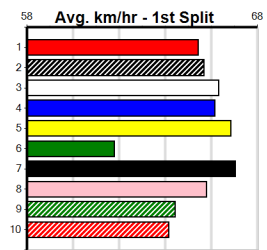

MONTROSE IGA LIQUOR

Distance: 300m, Race Type: Grade 5 T3, Total Prizemoney: $1,530
1st: $1,000, 2nd: $320, 3rd: $160, 4th: $50

Watchdog Tips: [ ] [ ] [ ] [ ] Bet: [ ]

Form Box Wgt Dist Track Date Time BON Margin 1st/2nd (Time) PIR Checked Comment W/R Split 1 S/P Grade

SIDEWINDER [5] WBK Bitch Jul-20 Sire: AUSSIE INFRARED Dam: SMOOTH MOVING
Owner(s): Dayas Star (SYN), G Ithier, C Ithier
Trainer: Christine Ithier (Springvale South)
Box History table and Prize Best Starts table included.

FEROCIOUS SANDY (NSW)[5] BK Bitch Jan-22 Sire: SHIMA SHINE Dam: MIDNIGHT HERO
Owner(s): WATCH AND WAIT (SYN), S Dalton, C Dalton, L Dalton
Trainer: Susan Dalton (Coldstream)
Box History table and Prize Best Starts table included.

HARD PRESS [5] BEBD Bitch Nov-21 Sire: FERNANDO BALE Dam: HOT CHARMOLA
Owner(s): D Bourke
Trainer: David Bourke (The Basin)
Box History table and Prize Best Starts table included.

TOPOLOGY MAN (TAS)[5] RF Dog Jan-22 Sire: BERNARDO Dam: WYNBURN GOLD
Owner(s): J AND J (SYN), M Barber, P Jones
Trainer: Paul Jones (Hoddles Creek)
Box History table and Prize Best Starts table included.

LADY MERLE [5] BK Bitch Jun-21 Sire: ASTON DEE BEE Dam: WEEONA DOTTY
Owner(s): LORD'S HOUNDS (SYN), M Lord, B Lord
Trainer: Jarrod Rocke (Merrigum)
Box History table and Prize Best Starts table included.

1

2

3

4

5