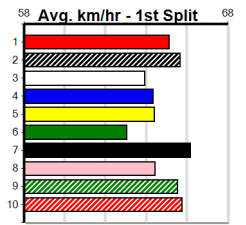

# JARROD LARKIN CONCRETING

Distance: 500m, Race Type: Grade 5, Total Prizemoney: \$3,340  
 1st: \$2,230, 2nd: \$690, 3rd: \$345, 4th: \$75

**7**  
 5:07PM  
 (VIC time)

LONG LEGS LIAM (5) has a good record here and he can atone for some luckless runs of late.  
 MAGIC RIDE (1) has the good draw and she was a strong 24.12 winner here recently. LAMIA ERNIE  
 (4) can settle on the speed.