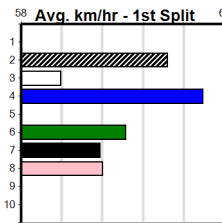

Bendigo

HIP POCKET BENDIGO

Distance: 425m, Race Type: Maiden, Total Prizemoney: $2,535
1st: $1,680, 2nd: $520, 3rd: $260, 4th: $75

2
3:25PM
(VIC time)

LETHAL AVENGER (1) hails from a very strong dam line and he is expected to race well on debut.
HIGHER FORCE (7) was impressive when placed on debut and he will be much better for the run.
DARRA SAPPHIRE (6) has shown some talent to date.

Watchdog Tips:

1 7 6 4

Bet:

Win 1

Form	Box	Weight	Dist	Track	Date	Time	BON	Margin	1st/2nd (Time)	PIR	Checked	Comment	W/R	Split 1	S/P	Grade
1																
LETHAL AVENGER [M] <i>Well bred, in good hands, expected to fire</i>																
BKW	D				Sep-22											
Trainer: George Borg (Maryborough) AVENGER LASS $3.40																
Owner(s): R Oppenhuis																
<table border="1"> <thead> <tr><th colspan="8">Winning Boxes</th></tr> <tr><th>1</th><th>2</th><th>3</th><th>4</th><th>5</th><th>6</th><th>7</th><th>8</th></tr> </thead> <tbody> <tr><td>Prize</td><td></td><td></td><td></td><td></td><td></td><td></td><td></td></tr> <tr><td>Best</td><td></td><td></td><td></td><td></td><td></td><td></td><td></td></tr> <tr><td>Starts</td><td></td><td></td><td></td><td></td><td></td><td></td><td></td></tr> <tr><td>Trk/Dst</td><td></td><td></td><td></td><td></td><td></td><td></td><td></td></tr> <tr><td>APM</td><td></td><td></td><td></td><td></td><td></td><td></td><td></td></tr> </tbody> </table>																
2																
GOLD HARADA (NSW)[M] <i>Resuming, steady to date, needs to improve</i>																
BEBD	D				Mar-22											
Trainer: Darryl Fullerton (Long Gully) ZIPPING CIA $12.00																
Owner(s): PAW A COLD ONE (SYN), G Fullerton, N Fullerton, K Fullerton, D Fullerton, C Parish, J Rice, J Thurwood, L Thurwood, W Ennor, A Oneill, K Rice, P Rice, J Climas																
<table border="1"> <thead> <tr><th colspan="8">Winning Boxes</th></tr> <tr><th>1</th><th>2</th><th>3</th><th>4</th><th>5</th><th>6</th><th>7</th><th>8</th></tr> </thead> <tbody> <tr><td>Prize</td><td></td><td></td><td></td><td></td><td></td><td></td><td></td></tr> <tr><td>Best</td><td></td><td></td><td></td><td></td><td></td><td></td><td></td></tr> <tr><td>Starts</td><td></td><td></td><td></td><td></td><td></td><td></td><td></td></tr> <tr><td>Trk/Dst</td><td></td><td></td><td></td><td></td><td></td><td></td><td></td></tr> <tr><td>APM</td><td></td><td></td><td></td><td></td><td></td><td></td><td></td></tr> </tbody> </table>																
3																
PANTHER [M] <i>Well beaten on debut, needs more time</i>																
BK	D				Jan-22											
Trainer: Cameron Knott (Mt Camel) PRINCESS MARJEN $21.00																
Owner(s): C Knott																
<table border="1"> <thead> <tr><th colspan="8">Winning Boxes</th></tr> <tr><th>1</th><th>2</th><th>3</th><th>4</th><th>5</th><th>6</th><th>7</th><th>8</th></tr> </thead> <tbody> <tr><td>Prize</td><td></td><td></td><td></td><td></td><td></td><td></td><td></td></tr> <tr><td>Best</td><td></td><td></td><td></td><td></td><td></td><td></td><td></td></tr> <tr><td>Starts</td><td></td><td></td><td></td><td></td><td></td><td></td><td></td></tr> <tr><td>Trk/Dst</td><td></td><td></td><td></td><td></td><td></td><td></td><td></td></tr> <tr><td>APM</td><td></td><td></td><td></td><td></td><td></td><td></td><td></td></tr> </tbody> </table>																
4																
BIG SOLOMONA [M] <i>Solidly placed in all three runs, must respect</i>																
BK	D				Feb-22											
Trainer: Darren Fisher (Lara) ELUSIVE ANAKE $6.00																
Owner(s): FISHOUNDS (SYN), D Fisher, S Fisher																
<table border="1"> <thead> <tr><th colspan="8">Winning Boxes</th></tr> <tr><th>1</th><th>2</th><th>3</th><th>4</th><th>5</th><th>6</th><th>7</th><th>8</th></tr> </thead> <tbody> <tr><td>Prize</td><td></td><td></td><td></td><td></td><td></td><td></td><td></td></tr> <tr><td>Best</td><td></td><td></td><td></td><td></td><td></td><td></td><td></td></tr> <tr><td>Starts</td><td></td><td></td><td></td><td></td><td></td><td></td><td></td></tr> <tr><td>Trk/Dst</td><td></td><td></td><td></td><td></td><td></td><td></td><td></td></tr> <tr><td>APM</td><td></td><td></td><td></td><td></td><td></td><td></td><td></td></tr> </tbody> </table>																
5																
CITY LIMIT [M] <i>Well bred, likely to have trialed here, watch</i>																
BKW	D				Jul-22											
Trainer: Brian Lock (Eaglehawk) EMERALD CITY $7.00																
Owner(s): B Lock