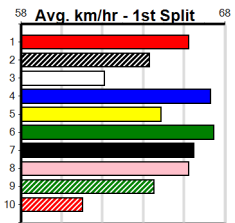

# JARROD LARKIN CONCRETING

Distance: 500m, Race Type: Grade 5, Total Prizemoney: \$3,340  
 1st: \$2,230, 2nd: \$690, 3rd: \$345, 4th: \$75

**7**  
 5:07PM  
 (VIC time)

LONG LEGS LIAM (5) has a good record here and he can atone for some luckless runs of late.  
 MAGIC RIDE (1) has the good draw and she was a strong 24.12 winner here recently. LAMIA ERNIE  
 (4) can settle on the speed.

HANRAHAN PLUMBING

Distance: 425m, Race Type: Mixed 4/5, Total Prizemoney: \$3,360
1st: \$2,250, 2nd: \$690, 3rd: \$345, 4th: \$75

STARLIGHT MINI (6) blew away a couple of handy ones at Ballarat last time and she appears to be a serious prospect. ASTON COOPER (5) is better than his past few runs and he can burn early on. NINETYMILE WOW (4) just needs luck early on.