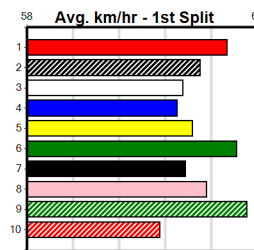

SPORTSBET MAKE IT A MULTI FINAL

Distance: 500m, Race Type: Grade 5 Final, Total Prizemoney: $3,875
1st: $2,600, 2nd: $800, 3rd: $400, 4th: $75

LAKEVIEW VINCENT (6) should have more than enough pace to cross and lead and he is a bold front running type. MIGHTY QUINN (4) is a powerful type and he just needs some luck in running. PIRATE KINGSLEY (8) is well drawn out wide.

Watchdog Tips: 6 4 8 7 Bet: Win 6

VALKYRIE [4] Needs to lead, too much pace out wide, place $8.00
Owner(s): D Torr
Winning Distances: < 300m (0) 300 - 399m (5) 400 - 499m (3) 500 - 599m (2) 600 - 699m (0) > 700m (0)
Box History table and Prize Best Starts table included.

OX THE MAN [5] Likely to get buried a long way back, next time $10.00
Owner(s): Send It (SYN), T Downie, S O'connor, B Brown
Winning Distances: < 300m (0) 300 - 399m (4) 400 - 499m (8) 500 - 599m (6) 600 - 699m (0) > 700m (0)
Box History table and Prize Best Starts table included.

APACHE SHOUT [5] Every chance here last week, prefer to watch $16.00
Owner(s): BRINDLE (SYN), B Brown, J Wee hee, I Harrington, L Brown, E Bowles
Winning Distances: < 300m (0) 300 - 399m (0) 400 - 499m (1) 500 - 599m (3) 600 - 699m (4) > 700m (1)
Box History table and Prize Best Starts table included.

MIGHTY QUINN [5] Powerful type, big danger with a clear run $4.60
Owner(s): SMSK Racing (SYN), S Gunnell, K O'brien, M Crowe, S Crowe
Winning Distances: < 300m (0) 300 - 399m (0) 400 - 499m (4) 500 - 599m (2) 600 - 699m (0) > 700m (0)
Box History table and Prize Best Starts table included.

BOURKE [4] Big motor but drawn to find bother, place best $4.20
Owner(s): L Moore
Winning Distances: < 300m (0) 300 - 399m (2) 400 - 499m (4) 500 - 599m (1) 600 - 699m (0) > 700m (0)
Box History table and Prize Best Starts table included.