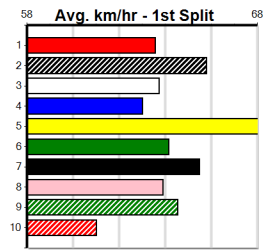

Bendigo
12
6:49PM
(VIC time)

AVARD CIVIL

Distance: 425m, Race Type: Grade 5, Total Prizemoney: $2,925
1st: $1,950, 2nd: $600, 3rd: $300, 4th: $75

BELSAR (8) likes to stay wide in his races and she is armed with blistering mid race pace. URANA MUFFIN (5) has the speed to cross and lead and she will give a great sight, while BLIMEY TEDDY (2) just needs a little room early on.

Watchdog Tips: **8** **5** **2** **3** **Bet:** **Win 8**

Form Box	Wgt	Dist	Track	Date	Time	BON	Margin	1st/2nd (Time)	PIR	Checked	Comment	WR	Split 1	S/P	Grade
1	JUNKYARD PRINCE [5] Capable but can push up the track, finds bother $10.00														
BD	Dog	Jul-21 Sire: BARCIA BALE Dam: PRISCILLA WANG													
Owner(s): S Trim Trainer: Susan Trim (Campbells Forest)															
Winning Distances: < 300m (0) 300 - 399m (0) 400 - 499m (5) 500 - 599m (2) 600 - 699m (0) > 700m (0)															
Winning Weights: 34.9(1) 35.3(1) 35.5(1) 35.6(1) 35.8(1) 35.9(1) 36.2(1)															
7th (6)	35.9	425	BEN	R12	01-Mar-24	24.33	23.62	4.50L LONAGHAN (24.03)	M/877	.	.	.	6.96	$8.00	5
4th (7)	35.9	500	BEN	R6	08-Mar-24	28.82	27.86	14.00 LENE ROOSTER (27.86)	S/765	.	.	.	6.99	$14.40	5
3rd (8)	35.9	410	HOR	R9	22-Mar-24	23.48	23.01	7.00L CIRCLE THE STARS (23.01)	M/54	.	.	.	10.60	$13.40	FFA
6th (4)	36.0	410	HOR	R10	27-Mar-24	23.46	22.70	9.50L URIEL BALE (22.82)	M/77	.	.	.	10.61	$66.20	X45
1st (1)	36.2	410	HOR	R6	05-Apr-24	23.35	23.32	2.75L COMPTON DAISY (23.53)	M/21	.	SW	.	10.45	$2.70	5
8th (4)	36.1	500	BEN	R8	12-Apr-24	28.72	27.92	12.00 FERNANDO DUKE (27.92)	M/888	.	.	.	7.00	$30.60	5
5th (7)	35.5	425	BEN	R4	28-Apr-24	24.66	23.58	9.50L HARTNEY (24.01)	M/775	.	.	.	6.81	$13.60	5
5th (1)	35.4	425	BEN	R3	03-May-24	24.87	23.69	13.00L DON'T TELL SHELL (24.02)	S/877	.	.	.	6.78	$7.70	5
Last 3 wins NOT included above															
1st (7)	35.9	500	BEN	R6	10-Nov-23	28.36	28.15	0.50L SACRIFICIAL (28.39)	M/432	.	SW	.	6.74	$12.60	5
1st (8)	35.3	500	BEN	R4	08-Dec-23	28.36	28.21	0.50L CLARETOWN RYAN (28.39)	M/222	.	.	.	6.62	$8.60	X45
1st (2)	35.8	410	HOR	R7	09-Feb-24	23.50	23.22	2.50L MY COMPASS (23.66)	M/32	.	SW	.	10.57	$3.90	5

Box History								
Bx	1st	2nd	3rd	4th	5th	6th	7th	8th
1	1	1	1	1	1	1	1	1
2	2	1	1	1	1	1	1	1
3	1	1	1	1	1	2	1	1
4	1	1	1	1	3	1	1	1
5	1	1	1	2	1	1	1	1
6	1	1	2	1	1	1	1	1
7	1	3	1	2	1	1	1	1
8	2	1	1	1	1	1	1	1
Prize Best Starts	$21380.00							
Trk/Dts APM	24.17(3)-29/9/23 43-7-7-4 13-2-3-0 7464