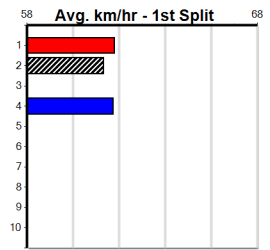

1
3:02PM

(VIC time)

Distance: 425m, Race Type: Maiden, Total Prizemoney: $2,535
1st: $1,680, 2nd: $520, 3rd: $260, 4th: $75

ALARI (8) is a well bred type and she would have been educated around this circuit. HYPNOTIC (2) was well supported on debut and she will be much better for the run. MCIVOR JEWELS (1) has shown enough talent to date.

Watchdog Tips: 8 2 1 4 Bet: Win 8

MCIVOR JEWELS [M] Placed in three of five here, well drawn, threat $6.00
RBD Bitch May-22 Sire: FERAL FRANKY Dam: MCIVOR VERNA
Owner(s): J Priest Trainer: Julie Priest (Junortoun)
Winning Distances: < 300m (0) 300 - 399m (0) 400 - 499m (0) 500 - 599m (0) 600 - 699m (0) > 700m (0)
Winning Weights:
2nd (4) 27.7 425 BEN R2 24-Mar-24 24.40 23.42 4.50L REITERATE (24.10) M/333 SW 6.71 $36.60 MH
6th (4) 27.7 425 BEN R3 31-Mar-24 24.36 23.46 8.50L MEPUNGA TULLY (23.79) M/776 6.80 $25.20 S
3rd (3) 27.3 525 MEP R9 10-Apr-24 30.72 29.82 3.5L REV PENNY (30.49) M/3333 5.38 $7.10 MH
2nd (5) 27.4 425 BEN R1 14-Apr-24 24.29 24.03 0.10L KRAKEN HUGGIE (24.29) M/322 6.81 $3.20 T3-M
6th (8) 27.2 525 MEP R1 17-Apr-24 31.19 29.95 18.00 TAMMY MCIVOR (29.95) S/5666 5.30 $5.20 M
2nd (4) 27.2 425 BEN R2 26-Apr-24 24.24 23.85 2.50L BIT COOL (24.08) M/443 6.72 $2.90 M
4th (6) 26.9 425 BEN R1 03-May-24 24.98 23.69 12.00 PHIL'S NO ANGEL (24.19) M/545 6.87 $2.70 M
Last 3 wins NOT included above
Box History
Bx 1st 2nd 3rd 4th 5th 6th 7th 8th
1
2
3
4 2 1
5 1
6 1
7
8
Prize Best $1730.00
Starts NBT
Trk/Dts 7-0-3-1
APM 5-0-3-0 1626

HYPNOTIC [M] No luck on debut, had support, main danger $4.20
BE Bitch Apr-22 Sire: AUSSIE INFRARED Dam: HIGHTAN
Owner(s): M Nolan Trainer: Justin Nolan (Devon Meadows)
Winning Distances: < 300m (0) 300 - 399m (0) 400 - 499m (0) 500 - 599m (0) 600 - 699m (0) > 700m (0)
Winning Weights:
5th (2) 27.6 425 BEN R2 26-Apr-24 24.66 23.85 8.50L BIT COOL (24.08) M/655 W 6.79 $3.40 M
Last 3 wins NOT included above
Box History
Bx 1st 2nd 3rd 4th 5th 6th 7th 8th
1
2
3
4
5
6
7
8
Prize Best $0.00
Starts NBT
Trk/Dts 1-0-0-0
APM 1-0-0-0 0

SHEILA'S WAIT [M] Bred to have early speed, watch betting moves $8.00
BK Dog Mar-21 Sire: ORSON ALLEN Dam: TACTICAL MISS
Owner(s): Sheila And Big T (SYN), M Hutchinson, L Fotheringham, S Bellis Trainer: Scott Manning (Epsom)
Winning Distances: < 300m (0) 300 - 399m (0) 400 - 499m (0) 500 - 599m (0) 600 - 699m (0) > 700m (0)
Winning Weights:
Last 3 wins NOT included above
Box History
Bx 1st 2nd 3rd 4th 5th 6th 7th 8th
1
2
3
4
5
6
7
8
Prize Best $0
Starts FSH
Trk/Dts 0-0-0-0
APM 0-0-0-0 0

TEMPER TANTRUM [M] Far from disgraced on debut, must keep safe $7.00
RF Bitch Apr-22 Sire: BEAST UNLEASHED Dam: SLINGSHOT ANGEL
Owner(s): J Ferguson Trainer: Briana Robertson -leech (Smeato)
Winning Distances: < 300m (0) 300 - 399m (0) 400 - 499m (0) 500 - 599m (0) 600 - 699m (0) > 700m (0)
Winning Weights:
3rd (6) 29.0 390 BAL R2 24-Apr-24 23.04 22.02 6.00L ZOOM BOOM (22.65) Q/23 8.56 $9.70 MH
Last 3 wins NOT included above
Box History
Bx 1st 2nd 3rd 4th 5th 6th 7th 8th
1
2
3
4
5
6 1
7
8
Prize Best $260.00
Starts FSH
Trk/Dts 1-0-0-1
APM 0-0-0-0 260

*** VACANT BOX ***
Sire: Dam:
Owner(s): Trainer:
Winning Distances: < 300m (0) 300 - 399m (0) 400 - 499m (0) 500 - 599m (0) 600 - 699m (0) > 700m (0)
Winning Weights: Box History