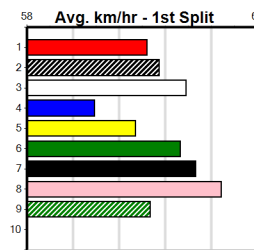

SPORTSBET HT1

Distance: 500m, Race Type: Mixed 6/7 Heat, Total Prizemoney: $3,340
1st: $2,230, 2nd: $690, 3rd: $345, 4th: $75

SICK AND TIRED (1) scorched around Geelong last time and he appears to be a serious up and comer. FERGUS ZULU (7) has a big motor and he just needs a little room early on. DUNDEE COOPER (2) can run a cheeky race at odds

Watchdog Tips: 1 7 2 6 Bet: Trifecta 1/7/2,3,4,5,6 ($10 - 200%)

SICK AND TIRED [7] Star on the rise, drawn to lead, take catching $1.80
BK Dog Apr-22 Sire: FERNANDO BALE Dam: MY AMERICAN GIRL
Owner(s): SPARKLE AND FADE (SYN), J Paraskevas, A Paraskevas
Trainer: Andrew Paraskevas (Pearcedale)
Winning Distances: < 300m (0) 300 - 399m (0) 400 - 499m (1) 500 - 599m (0) 600 - 699m (0) > 700m (0)
Winning Weights: 36.0(1)
2nd (8) 35.8 450 TRA R2 22-Mar-24 25.17 24.81 1.75L PLAY THE MINUTES (25.06) M/222 . . . . . 6.71 $5.60 MH
2nd (2) 35.7 460 GEL R1 19-Apr-24 25.94 25.58 2.25L THIS TRAIN (25.79) M/522 . . . SW . 6.64 $3.60 MH
1st (6) 36.0 460 GEL R3 26-Apr-24 25.72 25.57 0.25L CABAO OPAL (25.73) M/211 . . . SW . 6.65 $4.40 MF
Box History
Prize Best $12040.00
Starts FSH 3-1-2-0
Trk/Dts 0-0-0-0
APM 10936

DUNDEE COOPER [7] Better than form, gets the gun run, place $21.00
LTF Dog Nov-21 Sire: AUSSIE INFRARED Dam: DUNDEE CALYPSO
Owner(s): G Scott-smith
Trainer: Geoffrey Scott-smith (Pakenham)
Winning Distances: < 300m (0) 300 - 399m (0) 400 - 499m (1) 500 - 599m (0) 600 - 699m (0) > 700m (0)
Winning Weights: 33.5(1)
3rd (6) 34.1 350 HVL R7 08-Mar-24 19.81 19.47 3.25L FIREPROOFED (19.59) M/7 . . . . . 6.80 $6.60 T3-RW
7th (4) 33.8 410 HOR R3 12-Mar-24 24.01 23.06 12.00 SWEET CAVIAR (23.24) M/77 . . . . . 10.97 $10.00 7
6th (6) 33.4 510 SLE R4 24-Mar-24 29.93 28.72 13.00 POLAR TEDDY (29.08) M/666 . . . . . 9.82 $14.40 RW
2nd (5) 33.4 510 SLE R3 31-Mar-24 29.17 28.63 0.50L DUNDEE TIARA (29.15) M/222 . . . . . 9.32 $12.50 X67
4th (3) 33.5 515 SAP R4 07-Apr-24 30.43 29.34 4.50L TEMPER TRAP (30.13) M/6743 . . . . . 5.26 $12.40 X67
3rd (4) 33.2 515 SAP R4 21-Apr-24 30.21 29.30 8.00L DISHY DI (29.68) M/7775 . . . . . 5.34 $20.60 X67H
4th (5) 33.3 515 SAN R9 25-Apr-24 30.13 29.24 5.00L SCREECHING (29.78) M/6544 . . . . . 5.34 $106.90 X67F
7th (7) 33.1 595 SAP R9 05-May-24 35.26 34.35 11.00 PREMIUM EQUITY (34.50) M/7666 . . . . . 9.71 $26.40 RWH
Box History
Prize Best $3965.71
Starts FSH 22-1-1-4
Trk/Dts 0-0-0-0
APM 2607