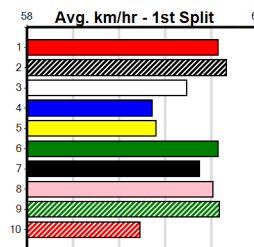

AG TYRES & WHEELS

Distance: 500m, Race Type: Mixed 4/5, Total Prizemoney: $3,875
1st: $2,600, 2nd: $800, 3rd: $400, 4th: $75

ONE MORE BURN (8) has a great winning strike rate and she should be able to break up the field mid race. DUNDEE REBEL (3) has had little luck in stronger company of late and he can regain some much needed confidence. MINISTER MENTOR (1) has claims

Watchdog Tips:	8	3	1	2	Bet:	Win 8

Form Box	Wgt	Dist	Track	Date	Time	BON	Margin	1st/2nd (Time)	PIR	Checked	Comment	WR	Split 1	S/P	Grade
1	MINISTER MENTOR [5] Powerful type, gets cover early on, threat $3.60														
BK	Dog	Jul-21 Sire: BERNARDO Dam: TRISCAY													
Owner(s): LIGHTNING (SYN), S Thompson, J Thompson, H Thompson, B Thompson, S Thornton, R Beasley															
Trainer: Jason Thompson (Pearcedale)															
Winning Distances: < 300m (0) 300 - 399m (0) 400 - 499m (0) 500 - 599m (4) 600 - 699m (2) > 700m (0)															
Winning Weights: 31.5(1) 31.6(1) 31.8(3) 32.2(1)															
8th (3)	31.8	515	SAN	R4	27-Jul-23	30.37	29.24	14.00 COULTER BALE (29.46)	M/4778	.	.	.	5.16	$2.20	5
6th (7)	31.6	515	SAN	R9	03-Aug-23	30.27	29.33	14.00 HEAD THE CHARGE (29.33)	S/5888	.	.	.	5.19	$6.40	5
2nd (4)	31.9	450	SHP	R8	03-Nov-23	25.44	25.21	3.25L MR. BEETS (25.21)	M/222	.	.	.	6.67	$3.90	X45
5th (1)	32.5	515	SAN	R2	14-Mar-24	30.22	29.27	12.00 MEPUNGA REWARD (29.43)	M/4444	.	.	.	5.20	$6.10	SH
6th (7)	32.4	515	SAN	R3	21-Mar-24	29.98	29.27	9.00L SHAKE IT OFF (29.38)	M/5776	.	.	.	5.21	$16.50	SH
1st (5)	32.2	545	BAL	R8	27-Mar-24	30.99	30.99	3.75L SERENE EQUITY (31.24)	S/6411	.	.	.	6.90	$2.30	5
3rd (1)	32.2	595	SAN	R10	04-Apr-24	34.65	34.39	2.50L IRMA PINCE (34.49)	M/2233	.	SW	.	9.25	$1.40	5
5th (7)	32.3	595	SAN	R8	11-Apr-24	34.91	34.56	5.50L JAMIE BALE (34.56)	M/6555	.	.	.	9.63	$9.90	X45
Last 3 wins NOT included above															
1st (5)	31.6	525	MEA	R2	08-Apr-23	30.06	29.83	0.25L NEVER BE ALONE (30.07)	Q/2222	.	.	.	5.18	$4.20	X67
1st (6)	31.8	600	MEA	R7	03-Jun-23	35.00	34.43	0.75L TIGGER INTENTION (35.04)	M/4555	.	.	.	9.27	$3.30	5
1st (7)	31.5	650	SHP	R4	08-Jun-23	37.45	37.09	7.50L MIXED DOZEN (37.96)	M/1111	.	SW	.	17.18	$2.30	RWH

Box History								
Bx	1st	2nd	3rd	4th	5th	6th	7th	8th
1	1	1	1	1				
2	1			1				
3			1				1	1
4		1						
5	2							
6	1					1		
7	2				1	2		
8	1	2						
Prize Best Starts								$30715.00
Trk/Dts								21-6-5-2
APM								0-0-0-0 5569