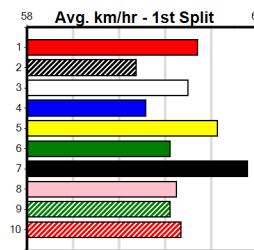

MANNINGS GREYHOUND COMPLEX

Distance: 425m, Race Type: Grade 5, Total Prizemoney: $2,925
1st: $1,950, 2nd: $600, 3rd: $300, 4th: $75

MYSTERY CHILL (8) has a good record here and she can atone for some luckless runs of late.
SWEET CAVIAR (5) is racing with confidence and she will be on the pace from the outset. ELUSIVE BARB (1) is drawn to get all the breaks.

Watchdog Tips:	8	5	1	7	Bet:	Win 8

Form Box	Wgt	Dist	Track	Date	Time	BON	Margin	1st/2nd (Time)	PIR	Checked	Comment	W/R	Split 1	S/P	Grade
1	ELUSIVE BARB [5]														
Good early burn, drawn to get the breaks, threat															
$4.60															
Trainer: Alfred King (Sulky)															
Owner(s): J Bovett															
Sire: HOUDINI BOY Dam: ELUSIVE ANAKE															
Winning Distances: < 300m (0) 300 - 399m (1) 400 - 499m (5) 500 - 599m (0) 600 - 699m (0) > 700m (0)															
Winning Weights: 31.1(1) 31.2(1) 31.3(1) 31.6(2) 31.8(1)															
3rd (6)	31.2	390	BAL	R11	06-Mar-24	22.44	21.78	8.00L SECRET REEF (21.91)	M/33	.	.	.	8.48	$70.40	5
6th (3)	31.2	390	BAL	R3	13-Mar-24	22.61	22.09	7.50L PEREGRINE FLYER (22.09)	M/46	.	.	.	8.51	$21.30	5
6th (1)	31.6	410	HOR	R12	19-Mar-24	23.98	23.01	5.50L NICE ONE TOM (23.63)	M/33	.	VO	.	10.70	$6.40	5
2nd (8)	31.6	400	GEL	R6	02-Apr-24	22.97	22.50	3.00L PERFECT WILLOW (22.76)	S/32	.	.	.	8.58	$6.60	X45
1st (5)	31.6	410	HOR	R4	09-Apr-24	23.51	23.26	1.75L SWEET CAVIAR (23.61)	M/11	.	.	.	10.27	$8.30	5
1st (8)	31.6	410	HOR	R6	16-Apr-24	23.33	23.10	0.75L YANIC BALE (23.38)	M/11	.	.	.	10.22	$9.70	X45
5th (2)	31.6	425	BEN	R5	26-Apr-24	24.61	23.85	9.00L NICKLEBY ACTION (23.99)	S/665	.	.	.	6.69	$9.60	5
4th (3)	31.5	425	BEN	R3	03-May-24	24.50	23.69	7.00L DON'T TELL SHELL (24.02)	S/744	.	.	.	6.64	$6.70	5
Last 3 wins NOT included above															
1st (8)	31.2	390	BAL	R3	15-Jan-24	22.20	22.16	1.00L SANDY TAUPE (22.27)	M/11	.	SW	.	8.35	$4.40	T3-7
1st (8)	31.1	410	HOR	R10	27-Jan-24	23.49	23.40	2.50L BRIGADOON ROSE (23.66)	M/11	.	.	.	10.17	$1.80	6G
1st (6)	31.3	400	GEL	R4	19-Feb-24	22.91	22.55	0.75L ROCKET RALPH (22.95)	M/11	.	.	.	8.33	$3.80	5

Box History								
Bx	1st	2nd	3rd	4th	5th	6th	7th	8th
1								
2				1	1			
3						1	1	1
4								
5	1							
6	1		2					
7					1	1		
8	4	1			2			

Prize Best Starts	$11200.00
Trk/Dts APM	NBT 21-6-1-3 5-0-0-1 8038