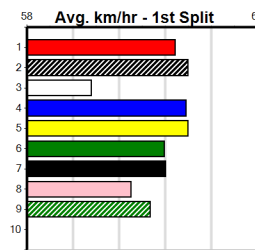

SPORTSBET HT2

Distance: 500m, Race Type: Mixed 6/7 Heat, Total Prizemoney: $3,340
1st: $2,230, 2nd: $690, 3rd: $345, 4th: $75

RECYCLED (1) has been racing well at The Meadows to date and he should get plenty of cover from the two early on. RUN FOR SHELTER (5) is armed with slick early speed and she will pressure the red for a long way. BLACK IN STYLE (7) has solid claims

Watchdog Tips: 1 5 7 8 Bet: Trifecta 1/5,7,8/5,7,8 ($10 - 166.67%)

Form Box Wgt Dist Track Date Time BON Margin 1st/2nd (Time) PIR Checked Comment W/R Split 1 S/P Grade

RECYCLED [6] Shows promise, gets cover early, looks his race
Owner(s): A Tullio
Winning Distances: < 300m (0) 300 - 399m (0) 400 - 499m (0) 500 - 599m (2) 600 - 699m (0) > 700m (0)
Winning Weights: 33.1(1) 33.5(1)
3rd (4) 33.6 525 MEP R2 07-Feb-24 31.07 30.10 4.25L WARM COCKLES (30.78) M/4655 . . . 5.30 $2.80 MH
2nd (2) 33.8 525 MEA R2 17-Feb-24 30.52 29.53 3.00L WARM COCKLES (30.31) M/6542 . . . SW . 5.34 $2.50 MSF
2nd (5) 33.8 525 MEA R2 24-Feb-24 30.13 29.71 2.75L WARM COCKLES (29.94) M/5322 . . . . 5.28 $16.40 MF
3rd (5) 33.9 515 SAP R4 03-Mar-24 30.37 29.28 6.50L DUCKWORTH (29.93) M/2433 . . . . 5.19 $1.80 MH
1st (1) 33.1 525 MEP R3 10-Apr-24 30.29 29.82 0.75L JENNY BALE (30.34) M/4222 . . . SW . 5.23 $1.30 MH
3rd (3) 33.3 525 MEA R1 20-Apr-24 30.59 29.87 9.50L BLUE KERMARO (29.93) M/5444 . . . . 5.25 $7.90 MF
1st (1) 33.5 525 MEP R3 24-Apr-24 30.02 29.79 7.50L SURE OLIVER (30.51) Q/2111 . . . . 5.17 $1.20 7
2nd (5) 33.5 525 MEA R1 04-May-24 30.40 29.61 6.50L REITERATE (29.97) M/4422 . . . . 5.22 $6.40 X67
Last 3 wins NOT included above

$1.90
Trainer: Jason Thompson (Pearcedale)
Box History
Bx 1st 2nd 3rd 4th 5th 6th 7th 8th
1 2
2 1
3 1
4 1 2
5 2 1
6
7
8
Prize Best $18780.00
Starts FSH
Trk/Dts 10-2-4-4
APM 0-0-0-0 11313

PEGLEG PETE [6] Talented but needs to lead and will push wide
Owner(s): G Cowcher
Winning Distances: < 300m (0) 300 - 399m (0) 400 - 499m (2) 500 - 599m (0) 600 - 699m (0) > 700m (0)
Winning Weights: 31.7(1) 32.7(1)
6th (2) 32.3 450 SHP R6 03-Nov-23 25.87 25.21 4.50L BROADSIDE (25.56) M/787 . . . W 6.88 $82.40 GRP3
3rd (4) 33.4 450 SHP R1 15-Jan-24 25.84 24.98 5.00L HARTNEY (25.49) Q/133 . . . . 6.67 $19.80 X67H
3rd (5) 33.0 450 SHP R3 22-Jan-24 25.89 25.39 7.00L FIGURE IT OUT (25.42) Q/333 . . . . 6.61 $17.70 X67F
2nd (7) 32.8 450 SHP R5 29-Jan-24 25.26 25.10 2.00L WILL VANSON (25.12) M/222 . . . . W 6.81 $15.90 X67
3rd (1) 32.7 450 SHP R4 05-Feb-24 25.83 25.48 4.25L ASTON BOLLINGER (25.54) M/344 . . . SW . 6.79 $1.80 X67
3rd (3) 32.3 425 BEN R2 16-Feb-24 24.31 23.57 7.50L GO FOR GOLD (23.82) M/443 . . . . W 6.70 $3.30 7
6th (1) 32.9 350 HVL R3 10-Mar-24 19.67 18.92 7.50L DR. HARRIS (19.15) M/6 . . . . . 6.77 $7.60 X67H
1st (2) 31.7 425 BEN R9 03-May-24 24.46 23.69 1.5L OUR MATE BEAR (24.55) M/251 . . . . . 6.62 $2.80 7
Last 3 wins NOT included above
1st (1) 32.7 425 BEN R1 04-Aug-23 24.31 23.63 0.25L TAKE A SHINE (24.33) M/333 . . . . . 6.64 $2.80 M

$12.00
Trainer: Billy Cowcher (Broadford)
Box History
Bx 1st 2nd 3rd 4th 5th 6th 7th 8th
1 1 1 1 1
2 1 1 1 1 1
3 2 2
4 1 2
5 1
6 1
7 1 1
8 1 1
Prize Best $9185.00
Starts FSTD
Trk/Dts 20-2-5-7
APM 0-0-0-0 4135