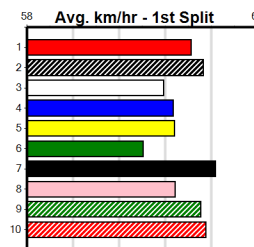

JARROD LARKIN CONCRETING

Distance: 500m, Race Type: Grade 5, Total Prizemoney: $3,340
1st: $2,230, 2nd: $690, 3rd: $345, 4th: $75

LONG LEGS LIAM (5) has a good record here and he can atone for some luckless runs of late.
MAGIC RIDE (1) has the good draw and she was a strong 24.12 winner here recently. LAMIA ERNIE (4) can settle on the speed.

Watchdog Tips:	5	1	4	8	Bet:	Win 5

Form Box	Wgt	Dist	Track	Date	Time	BON	Margin	1st/2nd (Time)	PIR	Checked	Comment	WR	Split 1	S/P	Grade
1															
MAGIC RIDE [5] $3.40															
BK Bitch Aug-20 Strong 425m winner here recently, danger															
Owner(s): A Bahen Sire: ASTON DEE BEE Dam: ROLLIN' WITH IT															
Trainer: Andrea Bahen (Yuroke)															
Winning Distances: < 300m (0) 300 - 399m (1) 400 - 499m (6) 500 - 599m (0) 600 - 699m (0) > 700m (0)															
Winning Weights: 26.8(1) 27.0(1) 27.1(1) 27.2(2) 27.3(1) 27.4(1)															
7th (3)	27.1	425	BEN	R12	16-Feb-24	24.61	23.57	10.00	MISS DAISY LEE (23.95)	M/677			6.70	$11.70	5
4th (4)	27.0	425	BEN	R10	23-Feb-24	24.24	23.77	4.25L	LISSY FERNANDO (23.94)	M/234			6.57	$22.80	5
3rd (2)	26.6	390	SHP	R11	11-Mar-24	22.29	21.89	2.25L	TIGER JORDY (22.13)	Q/43			8.63	$5.60	5
3rd (8)	26.7	400	GEL	R9	15-Mar-24	22.90	22.46	6.50L	MR. FAHRENHEIT (22.46)	M/44			8.50	$10.20	5
4th (6)	27.0	400	WGL	R11	25-Mar-24	22.82	22.46	4.00L	MANDINGO (22.56)	M/44			8.42	$34.90	5
2nd (7)	27.0	425	BEN	R12	12-Apr-24	24.25	23.73	3.5L	ELSA JAY (24.01)	Q/222			6.60	$34.00	5
1st (4)	27.0	425	BEN	R12	19-Apr-24	24.12	23.70	1.00L	GOTHAM MARQUESS (24.19)	M/222			6.55	$4.80	5
7th (6)	26.7	500	BEN	R7	03-May-24	29.08	28.12	14.00	BOURKE (28.12)	S/688			6.87	$33.90	5H
Last 3 wins NOT included above															
1st (5)	27.1	400	GEL	R11	05-Sep-23	22.82	22.41	1.5L	BURNING LIQUOR (22.92)	Q/11			8.47	$7.40	5
1st (1)	27.4	450	SHP	R6	01-Jan-24	25.49	25.06	1.00L	MY OWN WAY (25.54)	M/111			6.61	$7.70	5H
1st (4)	27.2	450	SHP	R5	08-Jan-24	25.31	25.16	2.00L	YEAH SO WHAT (25.45)	Q/111			6.57	$6.40	5F

Box History								
Bx	1st	2nd	3rd	4th	5th	6th	7th	8th
1	1							2
2			2	1		1	1	
3								2
4	4	1		2	1			1
5	1			1	1			
6	1	1		4	1	1	1	1
7	1	1		2	1	1	1	
8		1	1					1

Prize Best Starts	$19780.00
Trk/Dts	NBT
APM	41-7-4-4
	1-0-0-0
	6928

2															
RED SHIRAZ [5] $6.00															
RF Dog Feb-22 Shows promise, struggles to run the trip, place															
Owner(s): P Ellis Sire: FERNANDO BALE Dam: GOLDEN SHIRAZ															
Trainer: Paul Ellis (Heathcote)															
Winning Distances: < 300m (0) 300 - 399m (0) 400 - 499m (3) 500 - 599m (0) 600 - 699m (0) > 700m (0)															
Winning Weights: 30.1(1) 30.2(1) 30.4(1)															
3rd (6)	30.0	410	HOR	R1	09-Feb-24	23.80	23.22	2.00L	STARLIGHT JEWEL (23.67)	M/55			10.79	$6.20	M
1st (8)	30.1	425	BEN	R1	14-Feb-24	24.37	24.09	3.00L	SOHO SIMON SAYS (24.58)	M/321			6.73	$7.70	T3-M
8th (3)	30.0	450	SHP	R4	19-Feb-24	26.23	25.27	14.00	POLLY ROCKET (25.27)	M/655			6.71	$37.70	7
1st (8)	30.2	450	SHP	R7	07-Mar-24	25.69	25.53	1.5L	MIDNIGHT MASS (25.78)	M/111			6.71	$14.40	T3-7
4th (7)	30.4	500	BEN	R5	20-Mar-24	28.62	28.31	4.50L	BUSTLING BULL (28.31)	M/113			6.51	$6.20	X67
3rd (4)	30.4	500	BEN	R3	26-Mar-24	28.45	28.24	3.25L	CORNHILL PRINCE (28.24)	M/222			6.61	$5.40	X67
6th (8)	30.0	410	HOR	R4	19-Apr-24	24.34	23.40	13.00	ERUDITE BALE (23.49)	M/77			10.61	$13.00	6G
1st (8)	30.4	450	BAL	R7	04-May-24	25.56	25.21	2.75L	ALONZO THRILLS (25.74)	M/111			6.62	$2.60	X67
Last 3 wins NOT included above															

Box History								
Bx	1st	2nd	3rd	4th	5th	6th	7th	8th
1					2			
2			2					
3								1
4		1		1				
5								
6			1		1			
7				1				
8	3		1			1		

Prize Best Starts	$4920.00
Trk/Dts	NBT
APM	15-3-0-5
	3-0-0-1
	3334