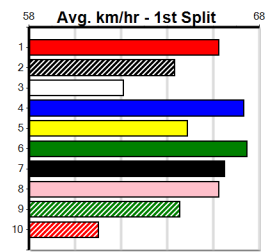

Bendigo
10
6:08PM
(VIC time)

HANRAHAN PLUMBING

Distance: 425m, Race Type: Mixed 4/5, Total Prizemoney: $3,360
1st: $2,250, 2nd: $690, 3rd: $345, 4th: $75

STARLIGHT MINI (6) blew away a couple of handy ones at Ballarat last time and she appears to be a serious prospect. ASTON COOPER (5) is better than his past few runs and he can burn early on. NINETYMILE WOW (4) just needs luck early on.

Watchdog Tips: **6** **5** **4** **7** **Bet:** **Win 6**

1

ROLLIN' JACKPOT [5] **Strong type but will push up the track, place** **$7.50**
BK Dog Aug-20 Sire: ASTON DEE BEE Dam: ROLLIN' WITH IT Trainer: Cameron Bahen (Yuroke)
Owner(s): C Bahen
Winning Distances: < 300m (0) 300 - 399m (7) 400 - 499m (4) 500 - 599m (0) 600 - 699m (0) > 700m (0)
Winning Weights: 31.5(2) 31.6(4) 31.8(2) 31.9(1) 32.1(1) 32.2(1)

Form	Box	Wgt	Dist	Track	Date	Time	BON	Margin	1st/2nd (Time)	PIR	Checked	Comment	WR	Split 1	S/P	Grade
6=	(5)	31.5	300	HVL	R7	07-Jan-24	16.82	16.56	4.00L DAYTONA (16.56)	M/8	.	.	.	4.05	$19.40	FFA
2nd	(1)	31.7	300	HVL	R10	21-Jan-24	16.77	16.57	3.00L LEGENDARY SPYRO (16.57)	M/4	.	.	.	3.95	$2.90	FFA
3rd	(5)	31.9	350	HVL	R8	28-Jan-24	19.48	19.15	3.75L LEGENDARY SPYRO (19.22)	M/3	.	.	.	6.61	$12.80	X34
1st	(5)	31.9	350	HVL	R8	18-Feb-24	19.21	19.18	2.25L ON A MISSION (19.37)	M/2	.	.	.	6.57	$20.20	FFA
5th	(2)	31.7	350	HVL	R8	25-Feb-24	19.40	19.12	4.25L BLACK NOISE (19.12)	M/8	.	.	.	6.75	$10.70	FFA
4th	(6)	31.5	300	HVL	R7	10-Mar-24	16.55	16.33	2.75L AYIA NEIGHBOUR (16.37)	M/6	.	.	.	3.99	$4.30	FFA
4th	(7)	31.4	300	HVL	R5	13-Mar-24	16.83	16.41	4.50L SPOT FOX (16.52)	M/4	.	.	.	4.08	$11.60	S
6th	(8)	31.2	425	BEN	R5	12-Apr-24	24.36	23.73	5.50L CHASING HEARTS (24.00)	S/886	.	.	.	6.84	$12.70	5

Last 3 wins NOT included above

Form	Box	Wgt	Dist	Track	Date	Time	BON	Margin	1st/2nd (Time)	PIR	Checked	Comment	WR	Split 1	S/P	Grade
1st	(4)	31.8	300	HVL	R11	26-Nov-23	16.82	16.48	0.75L CHOP (16.87)	M/5	.	SW	.	3.99	$5.00	5
1st	(5)	31.8	300	HVL	R10	17-Dec-23	16.57	16.54	0.025 ASTON SCORCHER (16.57)	M/4	.	.	.	3.92	$18.20	FFA
1st	(8)	31.6	300	HVL	R11	31-Dec-23	16.72	16.65	0.10L MAXED OUT (16.72)	Q/6	.	.	.	3.96	$3.70	FFA

Box History

Bx	1st	2nd	3rd	4th	5th	6th	7th	8th
1	1	1	2	1				
2	1	2	1	2	2			
3	1		1	1	1	1		1
4	2	1			1	1		
5	2	1	1				1	
6	1	1	1					1
7	4	1	1					
8	1	2		1	1	1		

Prize Best Starts Trk/Dts APM $40820.00 NBT 44-11-8-6 4-0-1-0 7442