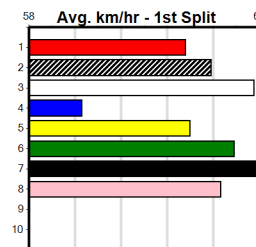

PETER BROWN CUSTOM HOMES

Distance: 425m, Race Type: Free For All, Total Prizemoney: $3,360
1st: $2,250, 2nd: $690, 3rd: $345, 4th: $75

DUNDEE SMOKEY (6) is armed with electrifying early speed and he should find the rail in the early stages. DESTRUCTIVELY (7) is a powerful type and he will get a nice cart across early. TRANSPONDER (5) is a superstar and can fire fresh.

Watchdog Tips: 6 7 5 3 Bet: Win 6

LET'S EMBRACE [3] Runs into a couple of rockets, prefer to watch $21.00
BK Bitch Dec-20 Sire: FERNANDO BALE Dam: SMITTEN Trainer: Scott Stefanos (Longwood)
Winning Distances: < 300m (0) 300 - 399m (5) 400 - 499m (7) 500 - 599m (0) 600 - 699m (0) > 700m (0)
Winning Weights: 27.3(2) 27.4(1) 27.5(1) 27.6(1) 27.8(1) 27.9(1) 28.2(1) 28.3(1) 28.9(1) 29.0(1) 29.3(1)
Box History table and Prize Best Starts Trk/Dts APM details.

MY BOY ROBERT [4] *** SCRATCHED *** $18.00
WF Dog Feb-21 Sire: FERNANDO BALE Dam: LITTLE TUBBSY Trainer: Billy Galea (Rockbank)
Winning Distances: < 300m (0) 300 - 399m (6) 400 - 499m (3) 500 - 599m (0) 600 - 699m (0) > 700m (0)
Winning Weights: 29.5(1) 29.6(2) 29.8(2) 29.9(3) 30.2(1)
Box History table and Prize Best Starts Trk/Dts APM details.

LOOKS LIKE MAGIC [4] Hit or miss early, has the engine, place claims $12.00
BK Dog Jun-21 Sire: FERNANDO BALE Dam: MAGIC MOON DUST Trainer: Glenn Bahen (Broadford)
Winning Distances: < 300m (0) 300 - 399m (5) 400 - 499m (4) 500 - 599m (0) 600 - 699m (0) > 700m (0)
Winning Weights: 28.4(1) 28.6(2) 28.9(4) 29.0(2)
Box History table and Prize Best Starts Trk/Dts APM details.

OBSTROPALOUS (WA)[4] Resuming, strong WA form, watch betting moves $10.00
BK Dog Sep-20 Sire: AUSSIE INFRARED Dam: MISS AMERICA Trainer: Michael Bewley (Pentland Hills)
Winning Distances: < 300m (0) 300 - 399m (0) 400 - 499m (1) 500 - 599m (14) 600 - 699m (1) > 700m (0)
Winning Weights: 36.5(1) 36.6(1) 36.7(1) 36.9(1) 37.0(1) 37.1(1) 37.2(3) 37.3(3) 37.4(2) 37.5(1) 38.3(1)
Box History table and Prize Best Starts Trk/Dts APM details.

TRANSPONDER [4] Resuming, superstar, major player if wound up $2.20
BK Dog Mar-21 Sire: DELIVER Dam: UNQUESTIONABLY Trainer: Jason Thompson (Pearcedale)
Winning Distances: < 300m (0) 300 - 399m (0) 400 - 499m (12) 500 - 599m (12) 600 - 699m (0) > 700m (0)
Winning Weights: 32.2(1) 32.3(1) 32.4(1) 32.8(1) 33.1(1) 33.3(2) 33.5(4) 33.6(6) 33.7(3) 33.8(3) 33.9(1)
Box History table and Prize Best Starts Trk/Dts APM details.