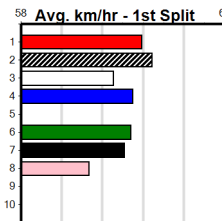

Suggested Quaddie:

- 1st Leg: 1,2,3,4 2nd Leg: 1,2,3,4,7,8
- 3rd Leg: 2 4th Leg: 1,2,7
- Cost: \$50 for 69.44%

Mobile Form Guide

Average Winning Time:

Distance	Grade	Avg. Time
525m	Free For All	29.90
525m	Restricted Win Final	30.00
525m	Grade 5	30.17
525m	Grade 6	30.21
525m	Grade 7	30.24
525m	Mixed 6/7 Final	30.26
600m	Grade 5 Heat	34.59

Track Record:

Distance	Time	Greyhound	Date Set
525m	29.376	ALLEN DEED	03-Jan-15
600m	33.911	DYNA DOUBLE ONE	06-Feb-16
730m	41.933	SPACE STAR	28-Feb-15

The Meadows

CITY VIEW BISTRO

Distance: 525m, Race Type: Grade 7, Total Prizemoney: \$8,785
1st: \$5,900, 2nd: \$1,820, 3rd: \$915, 4th: \$150