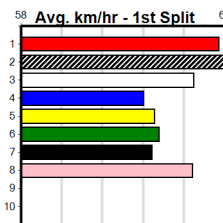

9

9:18PM

(VIC time)

BERNIE BURROW (1) has produced some scorching wins around the provincial circuit and is drawn to get all the room in the world here and looks hard to catch in his metro debut. PEPPER RUSH (2) is near faultless early and looks the danger.1

Watchdog Tips: **1** **2** **4** **3** Bet: Trifecta 1/2,4/2,3,4,5 ($10 - 166.67%)