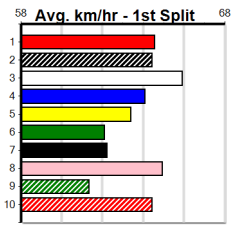

SPORTSBET GREEN TICKS FINAL

Distance: 525m, Race Type: Mixed 6/7 Final, Total Prizemoney: $9,055
1st: $6,100, 2nd: $1,870, 3rd: $935, 4th: $150

3
7:15PM
(VIC time)

Outside two runners here can get the nice run into the first bend with box 6 wanted to get to the rail and no speed in box 5. Edge goes with YAMANU BALE (7) who has broken the 30 second barrier here recently. CABAO LAPIS (5) will be charging home.

Watchdog Tips: 7 8 5 2 Bet: Box Quinella 5,7,8 ($10 for 333.33%)

Main table containing race details for 10 races (1-10). Each race entry includes runner names, trainer, odds, and a 'Winning Boxes' table with prize money and starting positions.