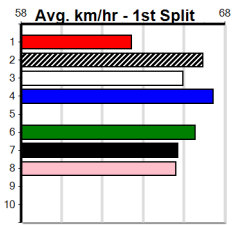

MEADOWS CONFERENCE & EVENTS

Distance: 525m, Race Type: Free For All, Total Prizemoney: $9,055
1st: $6,100, 2nd: $1,870, 3rd: $935, 4th: $150

8

8:55PM

(VIC time)

ELITE ALEX (2) can control the race from the outset here and is proven in this class. SHIMA STEEL (7) explodes once balanced and has raced at group level around this circuit. WHODAT SHANLYN (1) can unwind a powerful finish.

Watchdog Tips: **2** **7** **1** **4** **Bet:** **Win 2**