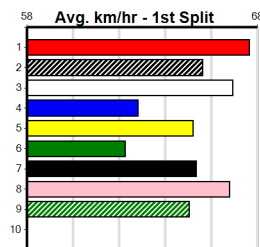

7

8:36PM

(VIC time)

Distance: 600m, Race Type: Grade 5 Heat, Total Prizemoney: $10,095
1st: $6,800, 2nd: $2,095, 3rd: $1,050, 4th: $150

Watchdog Tips:

Bet:

Form Box Wgt Dist Track Date Time BON Margin 1st/2nd (Time) PIR Checked Comment WR Split 1 S/P Grade

CRACKERJACK BOOM [5]
WBK Dog Feb-21 Sire: FERNANDO BALE Dam: MAXIMUM KACK
Owner(s): J Cooper
Trainer: Jordan Cooper (Lethbridge)
Winning Distances: < 300m (0) 300 - 399m (0) 400 - 499m (5) 500 - 599m (10) 600 - 699m (0) > 700m (0)
Winning Weights: 31.9(1) 32.3(1) 32.4(2) 32.5(2) 32.6(5) 32.7(2) 33.0(1) 33.3(1)
Box History table and Prize Best Starts table included.

FERNANDO DUKE [5]
BD Dog Sep-21 Sire: FERNANDO BALE Dam: JAGUAR JESSIE
Owner(s): The Two Guys (SYN), N Guy, W Guy
Trainer: Kayla Cottrell (Pearcedale)
Winning Distances: < 300m (0) 300 - 399m (0) 400 - 499m (0) 500 - 599m (8) 600 - 699m (2) > 700m (0)
Winning Weights: 31.7(2) 31.8(1) 31.9(3) 32.0(2) 32.1(2)
Box History table and Prize Best Starts table included.

CABAO KYANITE [5]
BD Dog Jun-22 Sire: BEAST UNLEASHED Dam: CABAO
Owner(s): DAILLY GREYHOUND FARMS (SYN), G Dailly, T Dailly
Trainer: Thomas Dailly (Anakie)
Winning Distances: < 300m (0) 300 - 399m (0) 400 - 499m (1) 500 - 599m (5) 600 - 699m (0) > 700m (0)
Winning Weights: 32.8(1) 32.9(2) 33.0(3)
Box History table and Prize Best Starts table included.

ZIPPING DIGBY (NSW)[5]
BK Dog Feb-21 Sire: ZIPPING GARTH Dam: ZIPPING MITZY
Owner(s): Aloisi Lehman (SYN), T Aloisi, M Lehman
Trainer: David Geall (Lara)
Winning Distances: < 300m (0) 300 - 399m (1) 400 - 499m (1) 500 - 599m (8) 600 - 699m (4) > 700m (1)
Winning Weights: 34.2(1) 34.5(2) 34.8(2) 34.9(2) 35.0(5) 35.1(3)
Box History table and Prize Best Starts table included.

MEPUNGA SURPRISE [5]
F Bitch Oct-21 Sire: BARCIA BALE Dam: MEPUNGA ISLA
Owner(s): B Smith
Trainer: Jeffrey Britton (Anakie)
Winning Distances: < 300m (0) 300 - 399m (0) 400 - 499m (0) 500 - 599m (5) 600 - 699m (2) > 700m (1)
Winning Weights: 27.6(2) 27.8(1) 28.0(1) 28.2(1) 28.3(1) 28.4(1) 28.5(1)
Box History table and Prize Best Starts table included.