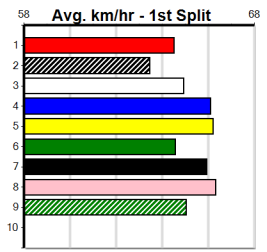

Watchdog Tips: ☐

Bet: ☐

Form Box Wgt Dist Track Date Time BON Margin 1st/2nd (Time) PIR Checked Comment W/R Split 1 S/P Grade

1

ROCK ME ROCCO [5]

BK Dog Oct-20

Sire: BARCIA BALE Dam: DORA'S HAND

Trainer: Donna Dean (Nyora)

Owner(s): R Haines

Winning Distances: < 300m (0) 300 - 399m (0) 400 - 499m (1) 500 - 599m (10) 600 - 699m (0) > 700m (0)

Winning Weights: 30.8(2) 31.3(1) 31.5(1) 31.7(1) 31.8(1) 31.9(2) 32.2(1) 32.3(2)

Table with 10 columns: Rank, Wgt, Dist, Track, Date, Time, BON, Margin, 1st/2nd (Time), PIR, Checked, Comment, W/R, Split 1, S/P, Grade. Contains race results for Rock Me Rocco and its siblings.

Table with 10 columns: Rank, Wgt, Dist, Track, Date, Time, BON, Margin, 1st/2nd (Time), PIR, Checked, Comment, W/R, Split 1, S/P, Grade. Contains results for the last 3 wins not included above.

Box History

Box History table with columns Bx, 1st, 2nd, 3rd, 4th, 5th, 6th, 7th, 8th. Includes Prize Best Starts, Trk/Dts, APM, and other statistics.

2

VOSS ALI [5]

BK Dog Feb-22

Sire: BARCIA BALE Dam: SWEET AS EMM

Trainer: Brendan Pursell (Lara)

Owner(s): N Mugavin

Winning Distances: < 300m (0) 300 - 399m (0) 400 - 499m (1) 500 - 599m (2) 600 - 699m (1) > 700m (0)

Winning Weights: 32.1(1) 32.3(1) 32.5(1) 32.8(1)

Table with 10 columns: Rank, Wgt, Dist, Track, Date, Time, BON, Margin, 1st/2nd (Time), PIR, Checked, Comment, W/R, Split 1, S/P, Grade. Contains race results for Voss Ali and its siblings.

Table with 10 columns: Rank, Wgt, Dist, Track, Date, Time, BON, Margin, 1st/2nd (Time), PIR, Checked, Comment, W/R, Split 1, S/P, Grade. Contains results for the last 3 wins not included above.

Box History

Box History table with columns Bx, 1st, 2nd, 3rd, 4th, 5th, 6th, 7th, 8th. Includes Prize Best Starts, Trk/Dts, APM, and other statistics.

3

SLICK RAMBO (NSW)[5]

BK Dog Mar-22

Sire: MY REDEEMER Dam: LARA'S DOUBLE

Trainer: David Geall (Lara)

Owner(s): S Kemp

Winning Distances: < 300m (0) 300 - 399m (1) 400 - 499m (3) 500 - 599m (4) 600 - 699m (0) > 700m (0)

Winning Weights: 31.4(1) 31.5(3) 32.0(1) 32.1(2) 32.6(1)

Table with 10 columns: Rank, Wgt, Dist, Track, Date, Time, BON, Margin, 1st/2nd (Time), PIR, Checked, Comment, W/R, Split 1, S/P, Grade. Contains race results for Slick Rambo and its siblings.

Table with 10 columns: Rank, Wgt, Dist, Track, Date, Time, BON, Margin, 1st/2nd (Time), PIR, Checked, Comment, W/R, Split 1, S/P, Grade. Contains results for the last 3 wins not included above.

Box History

Box History table with columns Bx, 1st, 2nd, 3rd, 4th, 5th, 6th, 7th, 8th. Includes Prize Best Starts, Trk/Dts, APM, and other statistics.

4

EARLETTA BALE (NSW)[5]

BK Bitch Jan-21

Sire: FERAL FRANKY Dam: WINNIE ALLEN

Trainer: Mark Delbridge (Balliang)

Owner(s): B Wheeler

Winning Distances: < 300m (0) 300 - 399m (0) 400 - 499m (4) 500 - 599m (4) 600 - 699m (1) > 700m (0)

Winning Weights: 25.3(1) 25.6(1) 25.7(1) 25.8(1) 26.0(1) 26.2(2) 26.3(1) 26.6(1)