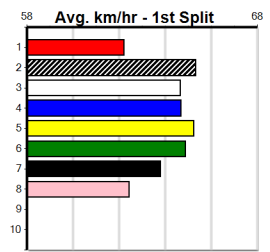

WESTLINK CONTAINER SALES

Distance: 525m, Race Type: Grade 6, Total Prizemoney: $8,785
1st: $5,900, 2nd: $1,820, 3rd: $915, 4th: $150

Watchdog Tips:

Bet:

Table with columns: Form Box, Wgt, Dist, Track, Date, Time, BON, Margin, 1st/2nd (Time), PIR, Checked, Comment, W/R, Split 1, S/P, Grade

DISHEVELED [6]
BK Dog Jul-22 Sire: FERNANDO BALE Dam: SILKEN
Owner(s): J Sharp
Trainer: Jeffrey Britton (Anakie)
Winning Distances: < 300m (0) 300 - 399m (0) 400 - 499m (1) 500 - 599m (1) 600 - 699m (0) > 700m (0)
Winning Weights: 29.5(2)
Box History table and statistics

SHAYNA BALE (NSW)[6]
WBE Bitch Feb-22 Sire: DROOPYS SYDNEY Dam: WINNIE ALLEN
Owner(s): B Wheeler
Trainer: Thomas Dailly (Anakie)
Winning Distances: < 300m (0) 300 - 399m (0) 400 - 499m (0) 500 - 599m (2) 600 - 699m (0) > 700m (0)
Winning Weights: 28.1(1) 28.4(1)
Box History table and statistics

TAKUMI BALE (NSW)[6]
BD Dog Feb-22 Sire: DROOPYS SYDNEY Dam: WINNIE ALLEN
Owner(s): B Wheeler
Trainer: Thomas Dailly (Anakie)
ENG BAL 2024-05-08
Winning Distances: < 300m (0) 300 - 399m (0) 400 - 499m (1) 500 - 599m (1) 600 - 699m (0) > 700m (0)
Winning Weights: 31.6(1) 32.2(1)
Box History table and statistics

FLYING DINAR [6]
BK Bitch Jul-22 Sire: ASTON RUPEE Dam: FLYING SMOOTH
Owner(s): T Erenshaw
Trainer: Kim Erenshaw (Junction Village)
Winning Distances: < 300m (0) 300 - 399m (0) 400 - 499m (0) 500 - 599m (2) 600 - 699m (0) > 700m (0)
Winning Weights: 30.2(1) 30.5(1)
Box History table and statistics

SQUEAKY CARROLL (NSW)[6]
RF Dog Jun-22 Sire: BARCIA BALE Dam: LARRAKEYAH LADY
Owner(s): GLASWEGIAN ANGEL (SYN), A Kenyon, R Kenyon, A Kenyon
Trainer: Renee Kenyon (Lara)
Winning Distances: < 300m (0) 300 - 399m (0) 400 - 499m (0) 500 - 599m (2) 600 - 699m (0) > 700m (0)
Winning Weights: 33.4(1) 33.5(1)
Box History table and statistics

1

2

3

4

5