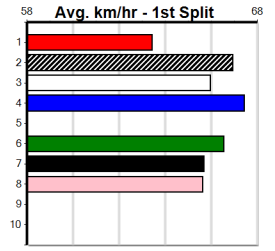

MEADOWS CONFERENCE & EVENTS

Distance: 525m, Race Type: Free For All, Total Prizemoney: $9,055
1st: $6,100, 2nd: $1,870, 3rd: $935, 4th: $150

Watchdog Tips:

Bet:

Table with columns: Form Box, Wgt, Dist, Track, Date, Time, BON, Margin, 1st/2nd (Time), PIR, Checked, Comment, W/R, Split 1, S/P, Grade

WHODAT SHANLYN [3]
BK Bitch Jan-22
Sire: SHIMA SHINE Dam: AMARA LUCY
Owner(s): WHO DAT (SYN), D Doherty, A Elez, D Bent, T Gysberts, R Hogg, S Stringer, P Stublely
Trainer: Lisa Delbridge (Balliang)
Winning Distances: < 300m (0) 300 - 399m (0) 400 - 499m (0) 500 - 599m (5) 600 - 699m (0) > 700m (0)
Winning Weights: 27.3(1) 27.6(1) 27.8(1) 28.0(1) 28.2(1)
Box History table and Prize Best Starts table included.

ELITE ALEX [1]
BK Dog Mar-21
Sire: FERNANDO BALE Dam: SUFFRAGETTE
Owner(s): J Timperley
Trainer: Mark Delbridge (Balliang)
Winning Distances: < 300m (0) 300 - 399m (0) 400 - 499m (5) 500 - 599m (17) 600 - 699m (0) > 700m (0)
Winning Weights: 32.8(1) 32.9(3) 33.0(3) 33.1(2) 33.2(3) 33.3(3) 33.4(4) 33.5(2) 33.7(1)
Box History table and Prize Best Starts table included.

MEATBALL MOLLY [4]
BK Bitch Aug-21
Sire: ORSON ALLEN Dam: SPYFECTION
Owner(s): DK Greyhounds (SYN), K Collins, D Ito
Trainer: Jason Sharp (Lara)
ENG SAN 2024-05-09
Winning Distances: < 300m (0) 300 - 399m (0) 400 - 499m (1) 500 - 599m (8) 600 - 699m (0) > 700m (0)
Winning Weights: 27.6(1) 28.0(1) 28.1(1) 28.2(1) 28.3(3) 28.4(1) 28.5(1)
Box History table and Prize Best Starts table included.

OSANNA BALE (NSW)[4]
BK Bitch Jan-21
Sire: BARCIA BALE Dam: DYNA WESLYN
Owner(s): B Wheeler
Trainer: Daniel Gibbons (Avalon)
Winning Distances: < 300m (0) 300 - 399m (0) 400 - 499m (3) 500 - 599m (8) 600 - 699m (3) > 700m (0)
Winning Weights: 28.1(1) 28.3(1) 28.5(2) 28.6(1) 28.7(1) 28.9(2) 29.1(2) 29.2(1) 29.3(3)
Box History table and Prize Best Starts table included.

*** VACANT BOX ***
Sire: Dam:
Owner(s):
Trainer:
Winning Distances: < 300m (0) 300 - 399m (0) 400 - 499m (0) 500 - 599m (0) 600 - 699m (0) > 700m (0)
Winning Weights:
Box History

1

2

3

4

5