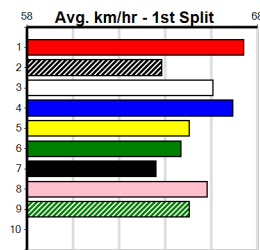

***** NO RESERVE *****

Sire: Dam:
Owner(s):
Trainer:
Winning Distances: < 300m (0) 300 - 399m (0) 400 - 499m (0) 500 - 599m (0) 600 - 699m (0) > 700m (0)
Winning Weights:
Box History

6

8:17PM

(VIC time)

Distance: 600m, Race Type: Grade 5 Heat, Total Prizemoney: \$10,095
1st: \$6,800, 2nd: \$2,095, 3rd: \$1,050, 4th: \$150