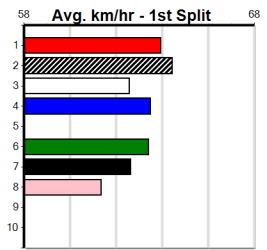

CITY VIEW BISTRO

1
6:37PM

(VIC time)

Distance: 525m, Race Type: Grade 7, Total Prizemoney: $8,785
1st: $5,900, 2nd: $1,820, 3rd: $915, 4th: $150

Watchdog Tips: ☐ ☐ ☐ ☐ ☐ **Bet:** ☐

1 THIS TRAIN [7]
BK Dog Aug-22 Sire: ASTON RUPEE Dam: IMMINENT REALITY
Owner(s): The Grand Prix (SYN), G Rounds, J Woodbridge Trainer: Vicki Wisener (Devon Meadows)
Winning Distances: < 300m (0) 300 - 399m (0) 400 - 499m (1) 500 - 599m (0) 600 - 699m (0) > 700m (0)
Winning Weights: 34.6(1)
1st (1) 34.6 460 GEL R1 19-Apr-24 25.79 25.58 2.25L SICK AND TIRED (25.94) M/111 . SW . 6.52 $1.50 MH
3rd (3) 34.6 460 GEL R3 26-Apr-24 25.91 25.57 3.00L SICK AND TIRED (25.72) M/333 . . . 6.69 $3.30 MF
Last 3 wins NOT included above

Box History

Bx	1st	2nd	3rd	4th	5th	6th	7th	8th
1	1							
2								
3			1					
4								
5								
6								
7								
8								
Prize Best						$3230.00		
Starts						FSH		
Trk/Dts						2-1-0-1		
APM						0-0-0-0		3230

2 SCOTT SHENANIGAN (SA)[7]
BK Bitch Mar-22 Sire: AUSSIE INFRARED Dam: SCOTT SOMETHING
Owner(s): E Scott Trainer: Emma Scott (Tatura)
Winning Distances: < 300m (0) 300 - 399m (0) 400 - 499m (1) 500 - 599m (0) 600 - 699m (0) > 700m (0)
Winning Weights: 28.2(1)
1st (4) 28.2 450 SHP R1 29-Apr-24 25.58 25.15 1.25L WHODAT DUCHESS (25.66) S/221 . SW . 6.81 $5.10 M
Last 3 wins NOT included above

Box History

Bx	1st	2nd	3rd	4th	5th	6th	7th	8th
1								
2								
3								
4	1							
5								
6								
7								
8								
Prize Best						$1680.00		
Starts						FSH		
Trk/Dts						1-1-0-0		
APM						0-0-0-0		1680

3 SHADOWS OF BLUE [7]
BE Dog Mar-22 Sire: TOMMY SHELBY Dam: ART NOVEAU
Owner(s): CHAMPAGNE PTN (SYN), S Smith, A Langton Trainer: Jeffrey Britton (Anakie)
Winning Distances: < 300m (0) 300 - 399m (0) 400 - 499m (0) 500 - 599m (1) 600 - 699m (0) > 700m (0)
Winning Weights: 33.2(1)
6th (6) 33.1 525 MEA R2 17-Feb-24 30.78 29.53 7.00L WARM COCKLES (30.31) S/7754 . . . 5.36 $17.00 MSF
1st (2) 33.2 515 SAP R1 25-Feb-24 29.81 29.46 4.00L ECO BALE (30.09) M/4331 . . . 5.30 $2.20 M
5th (4) 33.4 515 SAN R1 29-Feb-24 30.45 29.23 11.00 I'M A MUSTANG (29.73) S/7675 . . . 5.29 $5.80 X67
7th (5) 34.2 450 BAL R2 07-Apr-24 26.39 24.91 12.00 MAGNET MOVER (25.56) S/877 . V5 . 6.89 $4.70 X67
2nd (2) 33.9 525 MEA R1 13-Apr-24 30.53 29.78 4.25L RUSSIAN RACCOON (30.24) M/7443 . . . 5.32 $12.70 7
2nd (5) 34.0 525 MEA R2 20-Apr-24 30.17 29.87 0.75L TAKUMI BALE (30.13) S/7322 . . . 5.33 $15.10 7
6th (2) 34.0 525 MEA R1 27-Apr-24 30.43 29.69 9.00L ZIPPING KAI (29.82) S/8766 . V0 . 5.31 $5.00 7
2nd (2) 33.7 515 SAN R2 02-May-24 29.81 29.33 7.00L ZIPPING KAI (29.33) M/6333 . . . 5.26 $5.90 X67
Last 3 wins NOT included above

Box History

Bx	1st	2nd	3rd	4th	5th	6th	7th	8th
1								
2	1	2				1		
3								
4					1			
5		1	1				1	
6						1		
7								
8								
Prize Best						$8405.00		
Starts						NBT		
Trk/Dts						9-1-3-1		
APM						5-0-2-1		6777