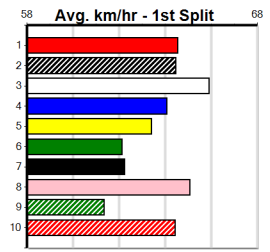

SPORTSBET GREEN TICKETS FINAL

Distance: 525m, Race Type: Mixed 6/7 Final, Total Prizemoney: $9,055
1st: $6,100, 2nd: $1,870, 3rd: $935, 4th: $150

Watchdog Tips:

Bet:

Form Box Wgt Dist Track Date Time BON Margin 1st/2nd (Time) PIR Checked Comment W/R Split 1 S/P Grade

HOVLAND [6] BK Dog Mar-22 Sire: FABREGAS Dam: MAGIC LANTERN
Owner(s): Talarico Hogg (SYN), G Talarico, T Hogg
Trainer: Anthony Azzopardi (Rowsley)
Box History table with columns 1st-8th.

BRONELLY STRIKER [5] BK Dog Mar-22 Sire: FERNANDO BALE Dam: STRIKER LIGHT
Owner(s): K Bravo
Trainer: Kelly Bravo (Freshwater Creek)
Box History table with columns 1st-8th.

UPON BALE (NSW)[7] RF Bitch Mar-22 Sire: KONOMI Dam: WENDALIN BALE
Owner(s): B Wheeler
Trainer: Thomas Dailly (Anakie)
Box History table with columns 1st-8th.

RUXTON FLAME [6] WBK Dog Jul-22 Sire: FERNANDO BALE Dam: SILKEN
Owner(s): S O'hehir
Trainer: Jeffrey Britton (Anakie)
Box History table with columns 1st-8th.

CABAO LAPIS [5] BK Dog Jun-22 Sire: BEAST UNLEASHED Dam: CABAO
Owner(s): DAILLY GREYHOUND FARMS (SYN), G Dailly, T Dailly
Trainer: Thomas Dailly (Anakie)
Box History table with columns 1st-8th.

1

2

3

4

5