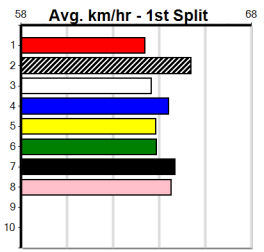

FERNANDO MICK AT STUD

Distance: 525m, Race Type: Grade 5, Total Prizemoney: $8,785
1st: $5,900, 2nd: $1,820, 3rd: $915, 4th: $150

Watchdog Tips: ☐ ☐ ☐ ☐ Bet: ☐

1

WREN BALE (NSW)[5]
BD Bitch May-22 Sire: CHRISTO BALE Dam: QUINA BALE Trainer: Rebecca Gibbons (Avalon)
Owner(s): B Wheeler
Winning Distances: < 300m (0) 300 - 399m (0) 400 - 499m (1) 500 - 599m (2) 600 - 699m (0) > 700m (0)
Winning Weights: 30.8(1) 31.3(1) 32.1(1)

Box	1st	2nd	3rd	4th	5th	6th	7th	8th
1								
2	1							
3					1			
4		1				1		
5								
6								
7	1		1					
8	1							1

Prize Best Starts Trk/Dts APM

2

LAMIA FAWN (NSW)[5]
F Bitch Oct-21 Sire: SUPERIOR PANAMA Dam: ICE GAMBLER Trainer: Paul Cusack (Mount Cottrell)
Owner(s): G Carchedi
Winning Distances: < 300m (0) 300 - 399m (1) 400 - 499m (1) 500 - 599m (1) 600 - 699m (0) > 700m (0)
Winning Weights: 26.8(2) 27.6(1)

Box	1st	2nd	3rd	4th	5th	6th	7th	8th
1								
2								
3	1							1
4		1						
5								
6								1
7	2							
8			1					

Prize Best Starts Trk/Dts APM

3

LOCHINVAR PEARL (NSW)[5]
WBD Bitch Jun-21 Sire: FERNANDO BALE Dam: SORRY SCOTT Trainer: Alexis Kenyon (Lara)
Owner(s): H Enright
Winning Distances: < 300m (0) 300 - 399m (0) 400 - 499m (0) 500 - 599m (4) 600 - 699m (1) > 700m (0)
Winning Weights: 25.6(1) 25.7(2) 25.8(1) 26.1(1)

Box	1st	2nd	3rd	4th	5th	6th	7th	8th
1	2							
2			1	1		1		
3	1		1	1				
4		2		1	1			
5								
6	1	1			1			
7		1		4				
8	1							1

Prize Best Starts Trk/Dts APM

4

RAYA STAR [5]
BK Bitch Nov-21 Sire: AUSSIE INFRARED Dam: START A RIOT Trainer: Lisa Hellmuth (Pearcedale)
Owner(s): L Hellmuth
Winning Distances: < 300m (0) 300 - 399m (0) 400 - 499m (1) 500 - 599m (2) 600 - 699m (0) > 700m (0)
Winning Weights: 27.4(1) 27.6(1) 28.1(1)

Box	1st	2nd	3rd	4th	5th	6th	7th	8th
1	2							
2				1				
3		1						
4								
5								
6		1						
7	1						1	
8			1					2

Prize Best Starts Trk/Dts APM

5

ARTISAN ARTIST [5]
BK Dog Mar-22 Sire: TOMMY SHELBY Dam: ART NOVEAU Trainer: Jeffrey Britton (Anakie)
Owner(s): CHAMPAGNE PTN (SYN), S Smith, A Langton
Winning Distances: < 300m (0) 300 - 399m (0) 400 - 499m (2) 500 - 599m (1) 600 - 699m (0) > 700m (0)
Winning Weights: 34.1(2) 34.4(1)

Box	1st	2nd	3rd	4th	5th	6th	7th	8th
1	1			1				
2	1			1				
3								
4	1		2					
5						1	1	
6								
7					1			
8					1			1

Prize Best Starts Trk/Dts APM