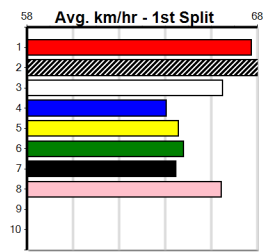

Owner(s):
 Winning Distances: < 300m (0) 300 - 399m (0) 400 - 499m (0) 500 - 599m (0) 600 - 699m (0) > 700m (0)
 Winning Weights:

Box History

9

9:18PM

(VIC time)

Distance: 525m, Race Type: Grade 5, Total Prizemoney: \$8,785
1st: \$5,900, 2nd: \$1,820, 3rd: \$915, 4th: \$150