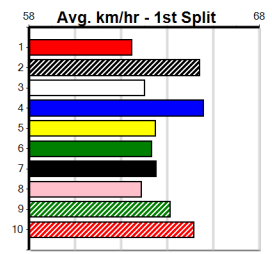

Sale
11
8:20PM
(VIC time)

PHILLIPSONS-SUPPORT COMMUNITY

Distance: 435m, Race Type: Mixed 4/5, Total Prizemoney: $3,360
1st: $2,250, 2nd: $690, 3rd: $345, 4th: $75

EASY TO SEE (4) kept up with a fast one at Warragul on Tuesday for the first half of the race and will find this more to his liking. SPRING BART (5) will need some luck off a tough draw but is clearly the class runner here.

Watchdog Tips: 4 5 1 8 **Bet:** Win 4

1

MR. WALLACE [5] **Back in form, handles this circuit, major player.** **$7.50**
BK Dog May-20 Sire: UNLAWFUL ENTRY Dam: BARONESS JILL Trainer: Elaine Johannsen (Devon Meado)
Owner(s): C Johannsen
Winning Distances: < 300m (0) 300 - 399m (1) 400 - 499m (10) 500 - 599m (1) 600 - 699m (0) > 700m (0)
Winning Weights: 31.6(2) 32.7(1) 33.4(1) 33.6(1) 34.0(1) 34.4(1) 34.6(1) 34.7(3) 34.8(1)
5th (4) 34.5 435 SLE R6 10-Mar-24 24.48 24.30 2.75L SMOOTH CRIMINAL (29.41) M/544 5.36 $56.20 X34
4th (4) 34.8 515 SAP R8 17-Mar-24 29.95 29.41 8.00L XATU BALE (24.70) M/3344 5.13 $27.10 X45
7th (5) 34.3 435 SLE R8 24-Mar-24 24.97 24.39 4.00L CANYA CHARISMA (24.45) S/866 5.53 $27.10 FFA
3rd (3) 34.2 435 SLE R7 31-Mar-24 24.73 24.45 4.00L CANYA CHARISMA (24.45) M/444 5.29 $14.50 5
6th (1) 34.4 435 SLE R10 07-Apr-24 25.36 24.50 13.00 DR. BENEDICT (24.50) M/666 5.44 $14.80 5
4th (7) 33.7 435 SLE R11 21-Apr-24 24.89 24.40 3.5L VALENCIA JIM (24.65) M/544 5.38 $15.20 5
5th (8) 33.6 435 SLE R6 28-Apr-24 24.69 24.19 7.50L POWER PAWS (24.19) S/734 5.41 $10.20 X45
1st (1) 33.6 515 SAP R5 05-May-24 29.96 29.71 1.75L SCARLETT'S WISH (30.06) Q/1111 5.17 $8.60 5
Last 3 wins NOT included above
1st (4) 34.0 435 SLE R9 08-Oct-23 24.78 24.36 1.75L AUBAMEYANG (24.90) M/421 5.28 $10.10 5
1st (8) 34.7 435 SLE R12 21-Jan-24 24.84 24.08 1.5L SASSY SWAN (24.95) M/311 5.41 $1.90 5
1st (4) 34.7 435 SLE R12 25-Feb-24 24.64 24.33 0.50L ESPECIAL PIP (24.66) M/222 5.29 $6.60 5

2

AKINA CRUSADER [5] **Can challenge for the lead here, place value.** **$8.50**
BK Dog Jan-21 Sire: BERNARDO Dam: AKINA MOSS Trainer: Phillip Rowley (Denison)
Owner(s): TAMBO (SYN), S McKay, J Rowley, D McKay
Winning Distances: < 300m (0) 300 - 399m (2) 400 - 499m (2) 500 - 599m (1) 600 - 699m (0) > 700m (0)
Winning Weights: 34.1(1) 34.6(1) 35.2(1) 35.8(2)
6th (7) 35.1 525 MEA R10 24-Nov-23 30.85 30.06 6.00L ETHANOL EXTRA (30.44) S/8766 5.32 $10.80 5
2nd (2) 35.1 510 SLE R8 29-Nov-23 29.45 29.35 1.5L DOUBLE DENIM (29.35) M/232 9.28 $6.60 X45
8th (4) 34.7 515 SAN R7 07-Dec-23 30.76 29.30 16.00 HEFFERNAN BALE (29.65) M/8888 5.26 $33.10 X45
3rd (3) 34.9 510 SLE R7 15-Dec-23 28.84 28.60 3.5L SALAD DODGER (28.60) M/333 9.22 $28.10 SH
7th (7) 35.1 510 SLE R8 31-Dec-23 29.12 28.50 9.00L FRED ROSE (28.50) M/466 9.28 $104.50 SF
6th (8) 34.5 350 TRA R3 19-Apr-24 20.14 19.44 10.00 SHORT AND STUMPY (19.44) M/46 6.96 $89.20 X45
6th (2) 35.2 350 TRA R10 01-May-24 19.96 19.51 5.50L HANDSOME JACK (19.60) M/88 6.84 $8.30 X45
2nd (5) 34.8 435 SLE R10 05-May-24 24.67 24.32 3.5L DR. ASHER (24.43) M/112 5.31 $30.00 5
Last 3 wins NOT included above
1st (4) 35.8 400 WGL R3 31-Jan-23 22.76 22.44 2.75L ON THE GINS (22.94) Q/11 8.34 $2.10 6G
1st (7) 34.6 395 TRA R9 07-Jul-23 22.44 22.23 0.75L LUCKNOW GUNNER (22.48) M/132 3.78 $1.30 RW
1st (1) 35.2 515 SAN R11 18-Nov-23 29.79 28.98 0.25L FLYING PIE (29.80) Q/3211 5.17 $10.30 5F