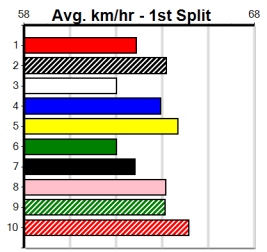

Sale

12
8:39PM

(VIC time)

SPORTSBET BET WITH MATES

Distance: 435m, Race Type: Grade 5, Total Prizemoney: $2,925
1st: $1,950, 2nd: $600, 3rd: $300, 4th: $75

INTEX BALE (5) is the in-form runner and can lead throughout here. VICTORY BEND (7) is a handy front running type who should be on the speed from the outset. AUSSIE CAN FLY (3) can run home into a minor placing.

Watchdog Tips: 5 7 3 8 **Bet:** Win 5