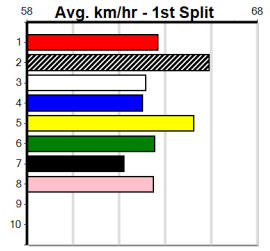

Sale
4
5:57PM
(VIC time)

GRV VICBRED SERIES HT2 (1-4 WINS)

Distance: 435m, Race Type: Restricted Win Heat, Total Prizemoney: $2,925
1st: $1,950, 2nd: $600, 3rd: $300, 4th: $75

HOT LIPS (4) drops in class and with an ounce of luck going into the first turn can return to the winners list. DISHY DI (5) is city class material and is well up to a race of this nature. SODA HAWK (8) mid race burn stood out in winning here time.

Watchdog Tips: 4 5 8 2 **Bet:** Win 4

Form	Box	Wgt	Dist	Track	Date	Time	BOB	Margin	1st/2nd (Time)	PIR	Checked	Comment	WR	Split 1	S/P	Grade
DR. FARRAH [5] No luck last time, look for improvement. $4.00																
BK Bitch Jan-22 Sire: BERNARDO Dam: SWEET DEMI Trainer: Kimberley McMahon (Darriman)																
Owner(s): DOCTORS KENNELS (SYN), J McMahon, J Gill																
Winning Distances: < 300m (0) 300 - 399m (3) 400 - 499m (1) 500 - 599m (0) 600 - 699m (0) > 700m (0)																
Winning Weights: 23.2(1) 23.8(2) 24.0(1)																
7th (1) 23.5 350 HVL R8 27-Feb-24 19.86 19.21 6.00L DR. BENEDICT (19.45) M/7 . . . 6.76 $2.10 6G																
1st (1) 23.8 395 TRA R2 08-Mar-24 22.09 21.83 3.5L VONNIE LEE (22.33) M/411 . . . 3.84 $3.50 X67																
4th (4) 24.2 510 SLE R6 17-Mar-24 29.59 28.69 8.50L KIT (29.00) M/324 . . . 9.31 $5.20 RWH																
2nd (6) 24.3 510 SLE R5 24-Mar-24 29.19 28.72 3.5L DR. QUEENIE (28.96) M/122 . . . 9.15 $12.70 RWF																
3rd (8) 24.1 460 WGL R2 02-Apr-24 26.00 25.54 4.75L WHIPPING IT (25.67) Q/122 . . . 6.49 $9.90 RWH																
3rd (6) 24.3 435 SLE R12 07-Apr-24 24.74 24.50 0.25L FERGUS BALE (24.73) M/333 . . . 5.30 $2.70 S																
1st (2) 24.0 395 TRA R12 21-May-24 22.01 21.88 0.75L MYALL PRAWN (22.05) M/211 . . . SW 3.79 $2.30 5NP																
8th (1) 23.7 435 SLE R6 05-May-24 25.28 24.32 7.50L MAN OF COURAGE (24.78) M/488 . . . 5.35 $1.80 S																
Last 3 wins NOT included above																
1st (7) 23.8 350 HVL R2 04-Feb-24 19.42 18.76 2.50L BIG BOY CABANG (19.59) M/1 . . . 6.59 $2.20 M																
1st (8) 23.2 435 SLE R3 14-Feb-24 24.46 24.38 6.50L JAYVILLE STELLA (24.89) M/111 . . . 5.21 $2.30 7																

Box History

Bx	1st	2nd	3rd	4th	5th	6th	7th	8th
1	1					1	1	1
2	1							
3								
4				1	1			
5						1		
6		1	1					
7	1							1
8	1			1		1		

Prize Best Starts	$9525.00
Trk/Dts	24.46(8)-14/2/24
APM	16-4-1-4 7-1-0-3 6790