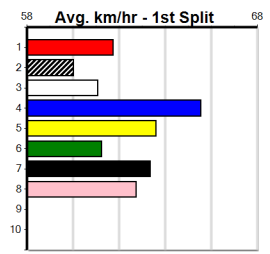

Sale
2
5:21PM
(VIC time)

GIPPSLANDS GOLD 98.3

Distance: 435m, Race Type: Grade 7, Total Prizemoney: $2,925
1st: $1,950, 2nd: $600, 3rd: $300, 4th: $75

BANDARI (4) is an explosive beginner and with a few inexperienced types likely to lack field sense he could pinch a race winning lead. LITTLE MEG (5) never gave her rivals a chance in her solid all the way win here on debut.

Watchdog Tips: **4** **5** **8** **3** **Bet:** **Win 4**

Form Box	Wgt	Dist	Track	Date	Time	BON	Margin	1st/2nd (Time)	PIR	Checked	Comment	WR	Split 1	S/P	Grade

1 **VALENCIA TILLY [7]** **$13.00**
BD Bitch **Oct-21** **Sire: FERNANDO BALE** **Dam: COURTING** **Trainer: Jennifer Gieschen (Valencia Cree)**
Owner(s): J Gieschen
Winning Distances: < 300m (0) 300 - 399m (0) 400 - 499m (1) 500 - 599m (0) 600 - 699m (0) > 700m (0)
Winning Weights: 24.9(1)

4th (3)	25.0	400	WGL	R2	12-Mar-24	23.56	22.55	6.00L ALIZES (23.15)	Q/33	.	.	.	8.61	$17.00	MH
7th (2)	25.3	400	WGL	R2	19-Mar-24	23.67	22.39	16.00 JOCELYN WILL DO (22.62)	M/57	.	.	.	8.79	$29.10	MF
7th (2)	25.0	435	SLE	R2	27-Mar-24	28.66	24.59	52.00 SMOOTH COLLINDA (25.02)	Q/177	.	VO	.	5.28	$5.20	M
8th (7)	24.9	400	WGL	R2	30-Mar-24	24.03	22.74	15.00 HAPPY SHOSHONE (23.03)	M/88	.	.	.	8.99	$7.20	M
1st (2)	24.9	400	WGL	R3	04-Apr-24	23.29	22.65	1.75L RICO'S MOUSE (23.41)	S/32	.	.	.	8.82	$2.60	T3-M
6th (2)	24.5	400	WGL	R4	11-Apr-24	23.30	22.60	10.00 MISS BLAZE (22.60)	M/76	.	.	.	8.59	$4.40	T3-7
2nd (3)	24.6	435	SLE	R12	24-Apr-24	25.45	24.60	5.50L RUSTY PIE (25.07)	M/442	.	.	.	5.41	$7.40	X67
5th (3)	24.4	400	WGL	R4	02-May-24	23.46	22.84	8.50L SKY HIGH DREAMS (22.89)	M/67	.	.	.	8.88	$8.90	T3-7

Last 3 wins NOT included above

Prize		$1395.00
Best		NBT
Starts		9-1-1-0
Trk/Dts		3-0-1-0
APM		1180

2 **DOCTOR MINTY [7]** **$14.00**
F Bitch **Mar-21** **Sire: ASTON KIMETTO** **Dam: TANSY** **Trainer: Jennifer Gill (Darriman)**
Owner(s): J Gill
Winning Distances: < 300m (0) 300 - 399m (0) 400 - 499m (1) 500 - 599m (0) 600 - 699m (0) > 700m (0)
Winning Weights: 25.4(1)

4th (3)	25.7	435	SLE	R1	25-Feb-24	25.28	24.33	3.25L OUR YOGI (25.06)	M/644	.	.	.	5.50	$29.60	M
2nd (3)	26.1	350	TRA	R2	06-Mar-24	20.22	19.86	2.75L ANNIE MIKADO (20.04)	M/33	.	.	.	6.75	$14.60	M
1st (1)	25.4	435	SLE	R1	17-Mar-24	24.90	24.32	0.25L DR. KENNETH (24.92)	Q/111	.	.	.	5.32	$1.90	M
5th (8)	25.4	435	SLE	R2	24-Mar-24	25.37	24.39	3.00L BRINDLE CHIC (25.17)	S/766	.	.	.	5.45	$9.70	X67
2nd (7)	25.4	395	TRA	R3	08-Apr-24	22.61	22.05	2.00L LOVELY LAINEY (22.47)	M/333	.	.	.	3.92	$5.40	T3-7
7th (8)	25.4	435	SLE	R3	14-Apr-24	25.49	24.32	14.00 PONTING (24.57)	M/777	.	.	.	5.55	$7.80	X67H
3rd (4)	25.6	435	SLE	R3	28-Apr-24	25.07	24.19	5.00L MINTER HONOUR (24.73)	M/533	.	.	.	5.42	$18.80	7
3rd (8)	25.6	350	TRA	R2	06-May-24	19.81	19.51	3.75L HELLO EASY (19.57)	Q/33	.	.	.	6.67	$8.50	T3-7

Last 3 wins NOT included above

Prize		$3575.00
Best		24.90(1)-17/3/24
Starts		9-1-3-2
Trk/Dts		6-1-1-1
APM		2729