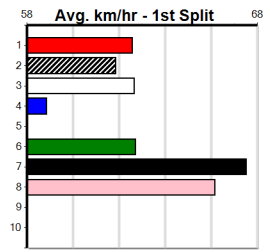

Sale
10
8:01PM
(VIC time)

ROTTI SECURITY (2-3 WINS)

Distance: 435m, Race Type: Restricted Win, Total Prizemoney: $2,925
1st: $1,950, 2nd: $600, 3rd: $300, 4th: $75

POWER UP MAX (1) exploded mid-race in his top last start win and is drawn to get the job done.
DEWY NEWS (6) has been racing competitively in some strong races of late and can work into the race soon after box rise.

Watchdog Tips: **1** **6** **8** **3** **Bet:** **Box Trifecta 1,3,6,8 ($10 for 41.67%)**

Form Box	Wgt	Dist	Track	Date	Time	BON	Margin	1st/2nd (Time)	PIR	Checked	Comment	W/R	Split 1	S/P	Grade	
1	POWER UP MAX (QLD)[5] Exploded mid race in last start win, go close. $4.20															
	WBK	Dog	Jan-22			Sire: NO EASY BEAT			Dam: NURSE MEG			Trainer: Austin Dillon (Caboolture)				
	Owner(s): R & B Clemesha (SYN), R Clemesha, B Clemesha															
	Winning Distances: < 300m (0) 300 - 399m (2) 400 - 499m (1) 500 - 599m (0) 600 - 699m (0) > 700m (0)															
	Winning Weights: 32.7(1) 33.0(1) 33.2(1)															
	1st (7)	33.2	366	CAP	R3	07-Jan-24	19.93	19.75	3.00L BEDROCK (20.15)	32	32					$1.85 NNP
	2nd (8)	33.5	366	CAP	R5	24-Jan-24	20.00	19.80	0.75L MURGON MUSTANG (19.95)	22	22					$1.80 5
	5th (8)	33.0	331	BGC	R10	24-Mar-24	19.84	19.05	8.00L DARK PHOTON (19.30)	7	7		7.42			$8.00 5H
	2nd (6)	33.2	366	CAP	R10	31-Mar-24	19.99	19.74	0.25L MISS MIRA (19.97)	54	54					$12.00 5
	5th (8)	33.2	395	BGC	R12	08-Apr-24	23.37	22.80	8.50L COMICAL BILL (22.80)	4	4			10.80		$61.00 5
3rd (4)	33.3	366	CAP	R5	14-Apr-24	19.96	19.57	2.50L ADJOURNED (19.78)	43	43					$21.00 5H	
2nd (4)	33.2	366	CAP	R5	21-Apr-24	20.01	19.66	2.50L ADJOURNED (19.83)	66	66					$31.00 5F	
1st (6)	32.7	400	WGL	R4	07-May-24	22.83	22.47	4.25L OFFENSIVE LADY (23.11)	M/21				8.49		$5.70 X67	
Last 3 wins NOT included above																
1st (3)	33.0	366	CAP	R2	05-Nov-23	20.11	19.64	4.25L LOOKS GOOD (20.40)							$1.90 MH	
Prize Best $10280.00 FSH																
Starts 16-3-7-2																
Trk/Dts 0-0-0-0																
APM 5531																
DR. ERICA [6] Fast early, can lead initially, place chance. $8.00																
BK	Bitch	Jan-22			Sire: BERNARDO			Dam: SWEET DEMI			Trainer: Judith McMahon (Darriman)					
Owner(s): DOCTORS KENNELS (SYN), J McMahon, J Gill																
Winning Distances: < 300m (0) 300 - 399m (1) 400 - 499m (1) 500 - 599m (0) 600 - 699m (0) > 700m (0)																
Winning Weights: 24.3(1) 24.4(1)																
2nd (7)	24.3	435	SLE	R1	24-Mar-24	25.03	24.39	7.00L DR. GILLIAN (24.55)	M/322				5.44		$12.50 M	
6th (6)	24.3	435	SLE	R1	07-Apr-24	25.14	24.50	7.50L JOHNSON STREET (24.65)	M/666				5.27		$3.80 M	
3rd (5)	24.2	435	SLE	R1	14-Apr-24	25.16	24.32	8.00L JOROGUMO (24.63)	M/433		SW		5.43		$14.40 M	
5th (1)	24.3	395	TRA	R9	17-Apr-24	22.88	22.22	10.00 CHICKEN BURGER (22.22)	M/433				3.92		$3.80 M	
1st (1)	24.4	435	SLE	R1	24-Apr-24	24.87	24.60	5.50L EASY PIE (25.23)	Q/111				5.30		$1.20 M	
1st (2)	24.3	395	TRA	R4	29-Apr-24	22.39	22.39	1.25L FIRST MATE (22.48)	M/211				3.83		$2.20 T3-RW	
4th (2)	24.4	395	TRA	R4	03-May-24	22.46	21.81	6.50L FIFI BAILE (22.02)	M/113				3.71		$10.20 X67	
4th (6)	24.4	435	SLE	R9	08-May-24	25.07	24.32	11.00 NEED A PILOT (24.32)	M/554				5.40		$9.50 6G	
Last 3 wins NOT included above																
Prize Best $2930.00																
Starts 24.87(1)-24/4/24																
Trk/Dts 8-2-1-1																
APM 2826																
3	OUR MABEL [6] Front runner, likes this circuit, can threaten. $5.00															
	BD	Bitch	Oct-21			Sire: FERNANDO BALE			Dam: COURTING			Trainer: Jennifer Gieschen (Valencia Cree)				
	Owner(s): J Gieschen															
	Winning Distances: < 300m (0) 300 - 399m (0) 400 - 499m (2) 500 - 599m (0) 600 - 699m (0) > 700m (0)															
	Winning Weights: 25.0(1) 25.5(1)															
	4th (7)	25.5	400	WGL	R1	06-Feb-24	22.92	22.45	7.00L DARNUM DIESEL (22.45)	M/44				8.55		$35.00 7
	8th (8)	25.5	400	WGL	R3	13-Feb-24	23.34	22.48	9.00L VALENCIA JIM (22.71)	S/87				8.76		$17.50 X67
	5th (4)	25.9	435	SLE	R2	25-Feb-24	25.20	24.33	6.00L ELLE GEM (24.81)	M/445				5.36		$7.10 7
	2nd (1)	25.2	400	WGL	R4	21-Mar-24	22.74	22.63	1.25L BAIJUI (22.66)	M/22				8.45		$3.50 7
	4th (5)	25.3	435	SLE	R4	27-Mar-24	25.43	24.59	7.00L COLLINDA RISE (24.94)	M/445						$5.80 7
1st (1)	25.0	400	WGL	R9	30-Mar-24	23.06	22.74	1.75L SHE CAN DREAM (23.17)	S/32		SW		8.58		$1.60 7	
2nd (6)	25.3	435	SLE	R4	05-Apr-24	24.90	24.60	0.50L DR. GILLIAN (24.88)	M/122				5.32		$23.00 X67