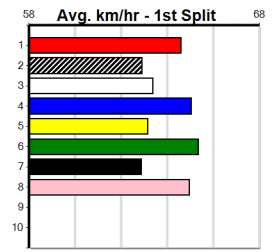

MORELLI'S FURNITURE & BEDTIME

Distance: 510m, Race Type: Grade 5, Total Prizemoney: $3,340
1st: $2,230, 2nd: $690, 3rd: $345, 4th: $75

Tough race. WHISAKY NINJA (5) can either lead or come off the speed to win in this class. MADALIA ZOOM (1) is drawn to settle closer than usual and could be nice each way odds. TEDDY BOX (8) once fully balanced can go into overdrive.

Watchdog Tips: **5** **1** **8** **6** **Bet:** Box Quinella 1,5,8 ($10 for 333.33%)

Form Box	Wgt	Dist	Track	Date	Time	BON	Margin	1st/2nd (Time)	PIR	Checked	Comment	WR	Split 1	S/P	Grade

MADALIA ZOOM [5]
WBK Dog Nov-20
Owner(s): P Mckenzie
Sire: BANJO BOY Dam: ZIPPING SCARLET

Winning Distances: < 300m (0) 300 - 399m (0) 400 - 499m (2) 500 - 599m (3) 600 - 699m (0) > 700m (0)

Winning Weights: 34.7(1) 34.8(1) 35.3(2) 35.4(1)

Pos	Box	Wgt	Dist	Track	Date	Time	BON	Margin	1st/2nd (Time)	PIR	Checked	Comment	WR	Split 1	S/P	Grade
6th (4)	35.7	640	SLE	R8	10-Mar-24	37.51	36.52	15.00	FINNISS JEWEL (36.52)	M/2233	.	.	.	6.28	$28.60	5
2= (6)	35.8	510	SLE	R8	17-Mar-24	29.27	28.69	1.75L	FLYING PIE (29.16)	M/433	.	.	.	9.40	$38.70	5
5th (8)	35.6	500	TRA	R8	22-Mar-24	28.40	28.07	4.75L	JEBEDIAH (28.07)	M/566	.	.	.	9.48	$13.00	X45
5th (2)	36.1	510	SLE	R9	31-Mar-24	29.12	28.63	4.25L	EXTREMELY POTENT (28.83)	Q/555	.	.	.	9.30	$72.90	5H
3rd (1)	36.3	640	SLE	R9	07-Apr-24	37.25	37.18	1.00L	SEPHORA BALE (37.18)	M/1122	.	.	.	6.12	$15.00	X45
3rd (8)	35.9	640	SLE	R9	14-Apr-24	37.29	36.76	8.00L	SEPHORA BALE (36.76)	S/2322	.	.	.	6.21	$9.30	X45
5th (4)	35.8	510	SLE	R10	28-Apr-24	29.31	28.95	5.50L	LAKEVIEW ALLY (28.95)	M/365	.	.	.	9.44	$34.00	X45
6th (3)	35.6	510	SLE	R7	05-May-24	29.23	28.76	7.00L	BATTLE OF WILL (28.76)	S/556	.	.	.	9.52	$87.70	X45
Last 3 wins NOT included above																
1st (2)	35.3	520	SLE	R4	02-Oct-22	29.60	29.36	2.50L	MADALIA PATCH (29.76)	Q/111	.	SW	.	9.36	$1.90	X67
1st (7)	35.4	460	WGL	R9	21-Feb-23	26.27	25.89	1.5L	TIGER MOTH MARGE (26.38)	M/422	.	SW	.	6.79	$11.00	RW
1st (1)	35.3	500	TRA	R8	12-Apr-23	27.94	27.94	1.00L	INTERNAL AFFAIRS (28.01)	M/222	.	.	.	9.09	$3.90	X45

Box History

Bx	1st	2nd	3rd	4th	5th	6th	7th	8th
1	1	1	4	1	1	2	1	
2	3	1	1	1	1			2
3	1	1	1	1	2	2	1	
4		2		2	1	3		1
5		2		1	3	2	1	
6		2		5	1	1	2	2
7	1	1	2	1	1			1
8		1	2	3	4	2		1

Prize Best Starts Trk/Dts APM

$29633.13 NBT 77-5-10-10 8-0-1-0 3820

$8.00
Trainer: Peter Mckenzie (Tinamba)