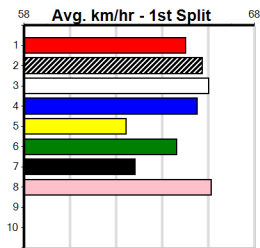

Sale
5
6:17PM

MONACELLARS GDR

Distance: 640m, Race Type: Grade 5, Total Prizemoney: $5,940
1st: $4,040, 2nd: $1,215, 3rd: $610, 4th: $75

(VIC time)

FIRE CHAMBER (7) improvement in recent times has been off the charts and is every chance to make it four straight wins here. EXCAVATOR TICKET (6) beat a quality line up in town on Thursday and handles this circuit.

Watchdog Tips: **7** **6** **5** **4** **Bet:** **Box Trifecta 4,5,6,7 ($10 for 41.67%)**

1

AMAZED BY YOU [5]

Last two runs have been solid, place chance. **$23.00**

F Bitch May-21 **Sire: HARD STYLE RICO** **Dam: DYNA QUOTA** **Trainer: Debra Brandon (Cranbourne East)**

Owner(s): TWO BRANDO'S (SYN), S Brandon, D Brandon, D Atkin
Winning Distances: < 300m (0) 300 - 399m (0) 400 - 499m (1) 500 - 599m (4) 600 - 699m (1) > 700m (0)
Winning Weights: 28.7(1) 28.8(1) 29.0(1) 29.1(1) 29.4(1) 29.7(1)

Run	Horse	Wgt	Dist	Track	Date	Time	BOB	Margin	1st/2nd (Time)	PIR	Checked	Comment	WR	Split 1	S/P	Grade
1st	(6)	29.7	515	SAP	R2	10-Mar-24	30.36	29.77	1.5L ARTS INFERNO (30.46)	M/5642	.	.	.	5.24	$10.70	T3-5H
5th	(7)	29.9	515	SAP	R9	17-Mar-24	30.29	29.41	6.50L JOAN'S GEM (29.86)	S/8887	.	.	.	5.29	$14.90	5F
4th	(2)	29.9	595	SAP	R9	24-Mar-24	34.76	34.31	6.50L LORNETT EXPRESS (34.31)	S/3444	.	.	.	9.45	$23.90	X45
5th	(7)	29.8	680	WGL	R6	02-Apr-24	39.97	39.54	6.50L YOU DONE (39.54)	M/334	.	.	.	18.71	$12.90	5
7th	(2)	29.7	500	TRA	R8	12-Apr-24	28.32	27.94	5.50L ACE OF PACE (27.94)	M/787	.	.	.	9.43	$36.60	X45
4th	(1)	29.3	600	MEP	R8	24-Apr-24	35.06	34.63	6.50L OSPREY ATHENA (34.63)	M/5355	.	.	.	9.26	$28.10	X45
3rd	(3)	29.3	600	MEP	R8	01-May-24	34.89	34.36	8.00L FERNANDO DUKE (34.36)	M/2222	.	.	.	9.24	$115.10	X45
5th	(4)	29.6	595	SAP	R9	05-May-24	34.87	34.35	5.50L PREMIUM EQUITY (34.50)	M/5455	.	.	.	9.57	$25.30	RWH

Last 3 wins NOT included above

1st	(3)	28.7	595	SAP	R9	25-Jun-23	34.58	34.39	2.25L MAXIMUM SMILES (34.73)	M/2111	.	.	.	9.26	$2.50	RW
1st	(8)	29.4	525	MEP	R8	13-Sep-23	30.59	30.17	0.50L WHAT A DOLL (30.61)	M/2222	.	.	.	5.29	$8.10	RW
1st	(5)	29.1	660	BAL	R6	22-Nov-23	38.48	38.48	1.00L RENEGADE RUSLIE (38.54)	M/5455	.	SW	.	13.08	$22.40	RW

Box History

Bx	1st	2nd	3rd	4th	5th	6th	7th	8th
1			1					
2		2		1			2	
3	1		1					
4		1			1	1		
5	1		1	1			2	1
6	2				1			1
7		1	1		2	2		
8	1			1				1

Prize Best Starts Trk/Dts APM: $21269.38 NBT 35-6-2-5 1-0-0-0 7619