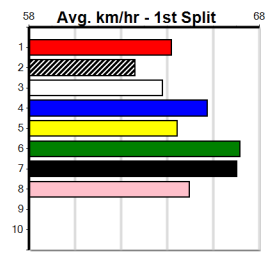

Sale
6
6:37PM
(VIC time)

ACCELL ANIMAL THERAPY - VIC

Distance: 435m, Race Type: Free For All, Total Prizemoney: $3,360
1st: $2,250, 2nd: $690, 3rd: $345, 4th: $75

ZARA MARNIE (6) has come back this preparation with two explosive wins and with even luck will take some beating. Track specialist EARLY SECRETS (4) can set the early tempo. FRED ROSE (1) is an elite performer armed with a strong finish.

Watchdog Tips: 6 4 1 2 **Bet:** Box Trifecta 1,4,6 ($10 for 166.67%)

Form Box	Wgt	Dist	Track	Date	Time	BON	Margin	1st/2nd (Time)	PIR	Checked	Comment	WR	Split 1	S/P	Grade			
1	FRED ROSE [3]																	
	WBK Dog		Dec-20		Elite performer, will charge late, major player.												$3.20	
	Owner(s): S Chignell		Sire: FERNANDO BALE		Dam: DASH OF ROSE		Trainer: Jeffrey Chignell (Rosedale)											
	Winning Distances: < 300m (0) 300 - 399m (0) 400 - 499m (7) 500 - 599m (13) 600 - 699m (0) > 700m (0)																	
	Winning Weights: 35.0(1) 35.2(2) 35.3(1) 35.5(1) 35.8(5) 35.9(2) 36.0(1) 36.1(1) 36.2(1) 36.3(1) 36.4(1) 36.6(1) 36.7(1)																	
	F (6)	36.9	515	SAN R6	18-Jan-24	0.00	29.27		AMERICAN QUEEN (29.27)	M/765		V7		5.26	$7.50	FFA		
	5th (6)	36.7	500	TRA R6	26-Jan-24	27.90	27.54		5.50L NATURE STRIP (27.54)	M/886				9.44	$12.40	S		
	1st (2)	36.7	525	MEA R6	10-Feb-24	30.04	29.54		3.5L MEPUNGA REWARD (30.27)	M/7211		SW		5.22	$8.00	S		
	4th (5)	36.9	525	MEA R5	17-Feb-24	30.03	29.53		7.50L MORTON (29.53)	M/7775				5.23	$25.70	SSF		
	4th (8)	36.8	525	MEA R7	24-Feb-24	30.00	29.71		2.75L IKE BALE (29.81)	M/6656				5.23	$15.90	S		

Form Box	Wgt	Dist	Track	Date	Time	BON	Margin	1st/2nd (Time)	PIR	Checked	Comment	WR	Split 1	S/P	Grade			
2	XATU BALE (NSW)[4]																	
	BK Dog		Apr-21		Capable of running a cheeky race at odds.												$14.00	
	Owner(s): S Northway		Sire: FERAL FRANKY		Dam: DYNA CARMEN		Trainer: Susan Northway (Heyfield)											
	Winning Distances: < 300m (0) 300 - 399m (2) 400 - 499m (8) 500 - 599m (0) 600 - 699m (0) > 700m (0)																	
	Winning Weights: 31.4(1) 31.8(2) 31.9(1) 32.0(1) 32.2(1) 32.4(1) 32.8(1) 33.2(1) 34.2(1)																	
	1st (5)	32.8	435	SLE R12	14-Feb-24	24.53	24.38		3.75L CHILI HORIZON (24.78)	M/111				5.28	$4.60	T3-5		
	1st (4)	33.2	435	SLE R4	18-Feb-24	24.69	24.26		2.50L SAPPHIRE SPEED (24.85)	M/522				5.37	$4.00	5		
	6th (7)	33.9	435	SLE R5	17-Mar-24	24.76	24.32		6.50L MY NEO (24.32)	M/666				5.34	$24.30	X45		
	1st (8)	34.2	435	SLE R8	24-Mar-24	24.70	24.39		1.00L EARLY SECRETS (24.76)	M/444		SW		5.30	$32.10	FFA		
	6th (8)	34.8	395	TRA R5	29-Mar-24	22.58	22.06		7.50L POWER PAWS (22.08)	S/78				3.85	$11.50	X45		

Form Box	Wgt	Dist	Track	Date	Time	BON	Margin	1st/2nd (Time)	PIR	Checked	Comment	WR	Split 1	S/P	Grade			
3	NEED YOU NOW [4]																	
	BK Dog		Dec-21		Down on form and confidence, prefer others.												$51.00	
	Owner(s): Flight Facilities (SYN), R Wagenaar, A Wagenaar		Sire: JS FLAMIN ACE		Dam: LITTLE BIT SWEET		Trainer: Justin Bowman (Kilmany)											
	Winning Distances: < 300m (0) 300 - 399m (0) 400 - 499m (4) 500 - 599m (1) 600 - 699m (0) > 700m (0)																	
	Winning Weights: 32.7(1) 32.8(1) 33.0(1) 33.2(1) 33.6(1)																	
	2nd (4)	33.2	515	SAN R9	01-Feb-24	30.08	29.36		2.25L MACKINAW PEACH (29.93)	M/7222				5.27	$12.20	5		
	5th (4)	33.3	500	TRA R8	07-Feb-24	28.20	27.77		6.50L FLYING PIE (27.77)	Q/246				9.11	$6.60	X45		
	7th (1)	33.3	510	SLE R8	11-Feb-24	29.43	28.73		8.50L GOT THE LOT (28.86)	M/677				9.46	$5.30	X45		
	5th (6)	33.7	395	TRA R3	28-Feb-24	22.45	21.90		8.00L MANDINGO (21.90)	M/676				3.77	$19.60	X45		
	6th (6)	33.4	435	SLE R6	03-Mar-24	25.16	24.41		11.00 MARCO ROSE (24.43)	M/787				5.50	$26.30	X34