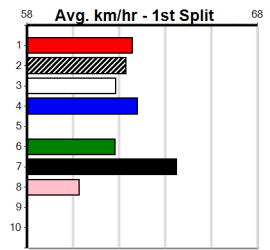

Sale

9

7:38PM

(VIC time)

TRFM (2-3 WINS)

Distance: 510m, Race Type: Restricted Win, Total Prizemoney: $3,340
1st: $2,230, 2nd: $690, 3rd: $345, 4th: $75

Inside division can dominate here. ROBBIE LEE ROSE (3) is the most gifted runner in this race and can handle the step up in distance. OUR BLUE HAZE (1) is drawn to settle on the speed and looks the big improver.

Watchdog Tips: **3** **1** **2** **4** **Bet:** Box Trifecta 1,2,3,4 ($10 for 41.67%)

OUR BLUE HAZE [6] **Drawn to settle closer than usual, big danger.** **$10.00**

BE Bitch Feb-21 Sire: BERNARDO Dam: KELSOS TENDERLEE
Owner(s): OUR FAMILY (SYN), B Selleck, D Selleck, J Selleck, H Lindsay, B Lindsay
Winning Distances: < 300m (0) 300 - 399m (0) 400 - 499m (2) 500 - 599m (0) 600 - 699m (0) > 700m (0)
Winning Weights: 26.3(1) 26.6(1)

4th	5th	6th	7th	8th	9th	10th
(1) 26.6 460 WGL R9 05-Dec-23 26.54 25.74 12.00 RUAPUKE ROCKS (25.74) M/665 . . . . . 6.78 $14.90 X67	(8) 27.0 450 TRA R5 22-Dec-23 25.63 24.76 9.00L MARCO ROSE (25.01) Q/667 . . . . . 6.88 $33.10 X67	(5) 27.1 460 WGL R7 28-Dec-23 26.77 26.27 4.50L GOOD DEED (26.47) M/587 . . . . . 6.74 $4.30 6G	(7) 27.0 515 SAP R9 07-Jan-24 30.71 29.65 5.50L SAINT PARR (30.33) M/5555 . . . . . 5.37 $32.30 6G	(2) 26.9 460 WGL R9 23-Jan-24 26.88 25.61 14.00 UPTIGHT (25.95) M/588 . . . . . 6.87 $24.00 X67	(1) 27.0 460 WGL R4 13-Feb-24 26.87 25.79 8.00L OCEAN GIRL (26.31) M/377 . . . . . 6.70 $14.90 X67	(6) 26.6 460 WGL R5 24-Feb-24 26.60 25.80 4.75L KEL OF KINTYRE (26.28) M/677 . . . . . 6.86 $16.60 6G
(3) 26.7 515 SAP R6 17-Mar-24 31.00 29.41 17.00 SON OF GHOST (29.82) Q/2266 . . . . . 5.19 $19.50 X67H	Last 3 wins NOT included above					
1st (1) 26.3 460 WGL R1 25-Jun-23 26.43 25.87 0.05L GRANNY ROSES (26.43) M/233 . . . SW . 6.59 $6.90 M	1st (2) 26.6 460 WGL R9 16-Nov-23 26.21 26.05 0.10L BUCKET OF OIL (26.22) M/445 . . . . . 6.67 $2.50 7					

Box History

Bx	1st	2nd	3rd	4th	5th	6th	7th	8th
1	1	2		2			2	1
2	1	1				1	1	1
3				1	2			
4								1
5					1	1	1	1
6						1		
7			1	1	1			
8						2		

Prize Best Starts Trk/Dts APM $4830.00 FSTD 27-2-3-1 0-0-0-0 1149

DAINTREE TIGER [7] **Inside draw suits, settles on the speed, threat.** **$4.80**

BD Dog Apr-22 Sire: FERNANDO BALE Dam: PERSIAN GODDESS
Owner(s): LUCKY ELEVEN (SYN), K Joske, G Joske
Winning Distances: < 300m (0) 300 - 399m (0) 400 - 499m (0) 500 - 599m (1) 600 - 699m (0) > 700m (0)
Winning Weights: 31.1(1)

2nd	3rd	3rd	2nd	1st	2nd	5th	3rd
(2) 30.3 435 SLE R1 31-Mar-24 25.01 24.45 1.00L KEEP ME CLOSE (24.95) M/733 . . . . . 5.45 $3.30 M	(3) 30.6 435 SLE R1 07-Apr-24 24.77 24.50 1.75L JOHNSON STREET (24.65) M/334 . . . . . 5.21 $5.80 M	(7) 30.8 435 SLE R1 10-Apr-24 25.49 24.59 0.50L OUR BELLA ROSE (25.47) S/744 . . . . . 5.56 $2.60 M	(3) 31.4 460 WGL R1 16-Apr-24 26.50 25.63 5.00L OLIVER KELTON (26.16) M/433 . . . . . 6.75 $3.70 M	(6) 31.1 515 SAP R1 21-Apr-24 30.28 29.30 16.00 HORATIO BALE (31.35) M/1111 . . . . . 5.34 $4.10 M	(1) 31.2 515 SAP R9 28-Apr-24 30.00 29.50 2.75L RUBEN RHODE (29.81) M/1111 . . . . . 5.20 $5.80 7	(7) 30.9 515 SAN R2 02-May-24 30.36 29.33 15.00 ZIPPING KAI (29.33) M/4455 . . . . . 5.21 $72.40 X67	(1) 31.2 510 SLE R5 08-May-24 29.66 28.97 4.50L MAYBE EVEN YOU (29.36) M/444 . . . . . 9.58 $6.50 X67
Last 3 wins NOT included above							

Box History

Bx	1st	2nd	3rd	4th	5th	6th	7th	8th
1		1	1					
2		1						
3		1	2					
4		1						
5								
6	1							
7			1	1	1			
8								

Prize Best Starts Trk/Dts APM $5350.00 NBT 11-1-4-4 1-0-0-1 5023