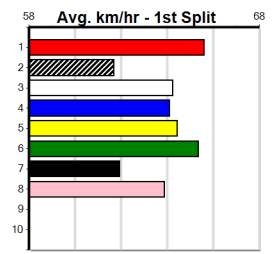

GRV VICBRED SERIES HT1 (1-4 WINS)

Distance: 435m, Race Type: Restricted Win Heat, Total Prizemoney: $2,925
1st: $1,950, 2nd: $600, 3rd: $300, 4th: $75

Hard to go past the undefeated CHEAP RED WINE (6) who has the early speed to make it 4 wins from as many starts. SURF'S UP (1) can settle top 2 early and is a must for top 3 for SRM punters. DARNUM DIESEL (8) can make a mid race move.

Watchdog Tips: **6** **1** **8** **2** Bet: Trifecta 6/1,2,8/1,2,8 ($10 - 166.67%)

Form Box	Wgt	Dist	Track	Date	Time	BON	Margin	1st/2nd (Time)	PIR	Checked	Comment	WR	Split 1	S/P	Grade
1	SURF'S UP [5]	Drawn to settle on the speed, major player.												$5.50	
BE Dog		Sep-21		Sire: FERNANDO BALE		Dam: AMELIA CHRISTA		Trainer: Christian Schmidt (Devon Meado)							
Owner(s): R Moore															
Winning Distances: < 300m (0) 300 - 399m (0) 400 - 499m (1) 500 - 599m (2) 600 - 699m (0) > 700m (0)															
Winning Weights: 32.1(1) 32.2(1) 32.6(1)															
7th (2)	32.2	525	MEP	R8	31-Jan-24	30.80	29.78	15.00 CANYA ALL CLASS (29.78)	Q/2267	.	.	.	5.17	$18.60	5H
3rd (2)	32.6	435	SLE	R12	18-Feb-24	24.76	24.26	4.00L HOCUS POCUS (24.48)	M/443	.	.	.	5.35	$12.20	5
2nd (8)	32.8	515	SAP	R10	25-Feb-24	29.92	29.46	1.5L CANDICE KEEPING (29.83)	M/3222	.	.	.	5.17	$3.60	5
4th (5)	32.5	515	SAP	R9	03-Mar-24	29.92	29.28	7.00L GROOVEBIRD (29.46)	Q/2223	.	.	.	5.11	$13.50	RWH
2nd (8)	32.5	425	BEN	R11	08-Mar-24	24.02	23.69	1.5L SOVEREIGN STATE (23.92)	M/311	.	.	.	6.57	$4.10	5H
8th (3)	32.7	350	HVL	R12	13-Mar-24	19.89	19.43	6.50L WINKING WILLIE (19.43)	M/8	.	.	.	6.80	$11.10	5
6th (3)	32.6	400	WGL	R10	09-Apr-24	23.28	22.19	8.00L MALO MAGIC (22.72)	M/55	.	.	.	8.68	$4.00	5
2nd (3)	32.3	425	BEN	R5	26-Apr-24	24.32	23.85	4.75L NICKLEBY ACTION (23.99)	M/342	.	VO	.	6.60	$4.30	5
Last 3 wins NOT included above															
1st (4)	32.1	460	WGL	R9	07-Sep-23	26.82	26.03	0.50L JACKPOT JAMIE (26.84)	M/342	.	.	.	6.72	$3.50	M
1st (1)	32.6	515	SAP	R5	08-Oct-23	30.01	29.33	0.75L PATCH YOU LATER (30.04)	Q/2222	.	.	.	5.09	$15.60	X67H
1st (2)	32.2	525	MEA	R3	20-Jan-24	30.31	29.69	0.10L CANYA ALL CLASS (30.32)	M/2112	.	SW	.	5.10	$7.10	X67F

Form Box	Wgt	Dist	Track	Date	Time	BON	Margin	1st/2nd (Time)	PIR	Checked	Comment	WR	Split 1	S/P	Grade
2	BIG LEX [5]	In career best form, a must for the multiples.												$8.00	
BE Dog		Sep-21		Sire: SENNACHIE		Dam: WON'T STOP HER		Trainer: Justin Bowman (Kilmany)							
Owner(s): J Bowman															
Winning Distances: < 300m (0) 300 - 399m (2) 400 - 499m (1) 500 - 599m (0) 600 - 699m (0) > 700m (0)															
Winning Weights: 32.7(1) 32.8(1) 33.2(1)															
6th (5)	32.8	510	SLE	R5	05-Apr-24	30.23	29.19	2.50L DE GOEY PIE (30.05)	M/666	.	.	.	10.01	$2.20	X67
5th (3)	33.0	510	SLE	R7	10-Apr-24	29.82	29.19	9.00L BEAR HAND (29.19)	M/755	.	.	.	9.75	$15.70	X67
2nd (1)	32.7	435	SLE	R4	14-Apr-24	24.76	24.32	2.00L ASTON CORLEONE (24.63)	Q/222	.	.	.	5.31	$21.10	X67H
3rd (1)	32.8	435	SLE	R2	21-Apr-24	24.87	24.40	6.00L MINH TEDDY (24.48)	M/433	.	.	.	5.44	$26.50	X67F
2nd (8)	32.6	435	SLE	R9	24-Apr-24	24.82	24.60	1.25L COLLINDA RISE (24.73)	S/532	.	.	.	5.48	$5.20	X67
1= (2)	32.8	435	SLE	R9	28-Apr-24	24.93	24.19	0.50L QUESTON BALE/BIG LEX	M/111	.	SW	.	5.35	$7.50	RW
3rd (2)	32.6	450	TRA	R8	03-May-24	25.35	24.78	8.50L AUNT VIRGINIA (24.78)	M/322	.	.	.	6.69	$48.90	5
2nd (5)	32.9	460	WGL	R5	07-May-24	26.51	26.07	1.00L DAZZLER (26.44)	M/132	.	.	.	6.62	$9.80	5
Last 3 wins NOT included above															
1st (5)	33.2	395	TRA	R2	12-Jun-23	23.28	22.31	0.25L BRANDON (23.29)	M/221	.	VO	.	3.91	$3.00	T3-M
1st (1)	32.7	390	BAL	R4	31-Jul-23	22.53	22.45	4.25L AMY JAY (22.81)	M/11	.	.	.	8.60	$3.40	T3-7