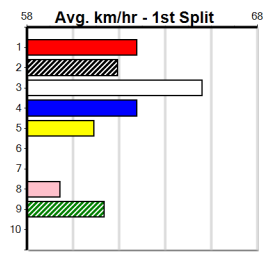

Sale
1
5:04PM
(VIC time)

SPORTSBET SET A DEPOSIT LIMIT

Distance: 435m, Race Type: Maiden, Total Prizemoney: $2,535
1st: $1,680, 2nd: $520, 3rd: $260, 4th: $75

DAINTREE PEDRO (4) was desperately unlucky here last week after leading on debut and will be better for the run. RIBERO (3) was placed in a strong maiden race at Warragul last start and has top early speed.

Watchdog Tips: **4** **3** **8** **5** **Bet:** Box Trifecta 3,4,5,8 ($10 for 41.67%)

Form	Box	Wgt	Dist	Track	Date	Time	BON	Margin	1st/2nd (Time)	PIR	Checked	Comment	WR	Split 1	S/P	Grade		
1	JOY RIDE [M] Handy run on debut, better draw here, place. $9.00																	
	BE Dog Jul-22 Sire: EQUALIZER Dam: PODIUM Trainer: Kate Gorman (Tanjil South)																	
	Owner(s): SEE THE DREAM (SYN), S Buccilli, B Buccilli																	
	Winning Distances: < 300m (0) 300 - 399m (0) 400 - 499m (0) 500 - 599m (0) 600 - 699m (0) > 700m (0)																	
	Winning Weights:																	
	3rd (3) 31.7 400 WGL R1 26-Apr-24 23.33 22.35 2.75L HIGHLAND WARRIOR (23.15) M/55 8.72 $19.80 M																	
	4th (7) 31.8 450 TRA R2 03-May-24 25.73 24.78 8.50L DR. YELLOWSTONE (25.15) M/664 6.92 $4.80 M																	
	Last 3 wins NOT included above																	
	Box History																	
	<table border="1"> <thead> <tr> <th>Bx</th> <th>1st</th> <th>2nd</th> <th>3rd</th> <th>4th</th> <th>5th</th> <th>6th</th> <th>7th</th> <th>8th</th> </tr> </thead> <tbody> <tr><td>1</td><td></td><td></td><td></td><td></td><td></td><td></td><td></td><td></td></tr> <tr><td>2</td><td></td><td></td><td></td><td></td><td></td><td></td><td></td><td></td></tr> <tr><td>3</td><td></td><td></td><td>1</td><td></td><td></td><td></td><td></td><td></td></tr> <tr><td>4</td><td></td><td></td><td></td><td></td><td></td><td></td><td></td><td></td></tr> <tr><td>5</td><td></td><td></td><td></td><td></td><td></td><td></td><td></td><td></td></tr> <tr><td>6</td><td></td><td></td><td></td><td></td><td></td><td></td><td></td><td></td></tr> <tr><td>7</td><td></td><td></td><td></td><td>1</td><td></td><td></td><td></td><td></td></tr> <tr><td>8</td><td></td><td></td><td></td><td></td><td></td><td></td><td></td><td></td></tr> </tbody> </table>																	
2	BONIECKI [M] Still learning, has some talent, keep safe. $12.00																	
	RF Dog Apr-22 Sire: FERNANDO BALE Dam: BIVOUC Trainer: Chris Johannsen (Devon Meadow)																	
	Owner(s): W Mcneil																	
	Winning Distances: < 300m (0) 300 - 399m (0) 400 - 499m (0) 500 - 599m (0) 600 - 699m (0) > 700m (0)																	
	Winning Weights:																	
	4th (8) 31.5 400 WGL R2 23-Apr-24 23.06 22.71 3.75L SMOKIN' PADDY (22.80) M/34 SW 8.58 $12.90 M																	
	5th (4) 31.4 400 WGL R2 30-Apr-24 23.45 22.27 8.00L HOW HIGH CONGA (22.90) M/67 9.01 $5.40 M																	
	Last 3 wins NOT included above																	
	Box History																	
	<table border="1"> <thead> <tr> <th>Bx</th> <th>1st</th> <th>2nd</th> <th>3rd</th> <th>4th</th> <th>5th</th> <th>6th</th> <th>7th</th> <th>8th</th> </tr> </thead> <tbody> <tr><td>1</td><td></td><td></td><td></td><td></td><td></td><td></td><td></td><td></td></tr> <tr><td>2</td><td></td><td></td><td></td><td></td><td></td><td></td><td></td><td></td></tr> <tr><td>3</td><td></td><td></td><td></td><td></td><td></td><td></td><td></td><td></td></tr> <tr><td>4</td><td></td><td></td><td></td><td></td><td>1</td><td></td><td></td><td></td></tr> <tr><td>5</td><td></td><td></td><td></td><td></td><td></td><td></td><td></td><td></td></tr> <tr><td>6</td><td></td><td></td><td></td><td></td><td></td><td></td><td></td><td></td></tr> <tr><td>7</td><td></td><td></td><td></td><td></td><td></td><td></td><td></td><td></td></tr> <tr><td>8</td><td></td><td></td><td></td><td>1</td><td></td><td></td><td></td><td></td></tr> </tbody> </table>																	
3	RIBERO [M] Placed in a strong maiden last time, danger. $3.80																	
	BEF Dog Apr-22 Sire: FERNANDO BALE Dam: BIVOUC Trainer: Elaine Johannsen (Devon Meadow)																	
	Owner(s): W Mcneil																	
	Winning Distances: < 300m (0) 300 - 399m (0) 400 - 499m (0) 500 - 599m (0) 600 - 699m (0) > 700m (0)																	
	Winning Weights:																	
	4th (7) 32.8 400 WGL R1 23-Apr-24 23.18 22.71 3.25L BIRMINGHAM (22.97) M/33 8.52 $11.00 M																	
	2nd (5) 32.7 400 WGL R2 30-Apr-24 22.94 22.27 0.75L HOW HIGH CONGA (22.90) Q/22 8.49 $6.80 M																	
	Last 3 wins NOT included above																	
	Box History